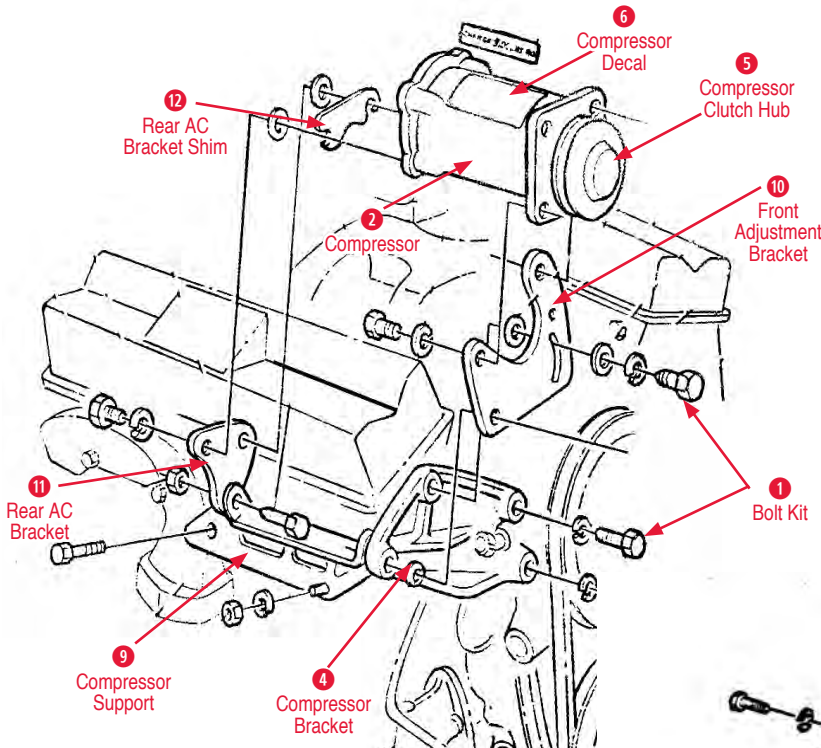

1964-1976 Small Block Compressor