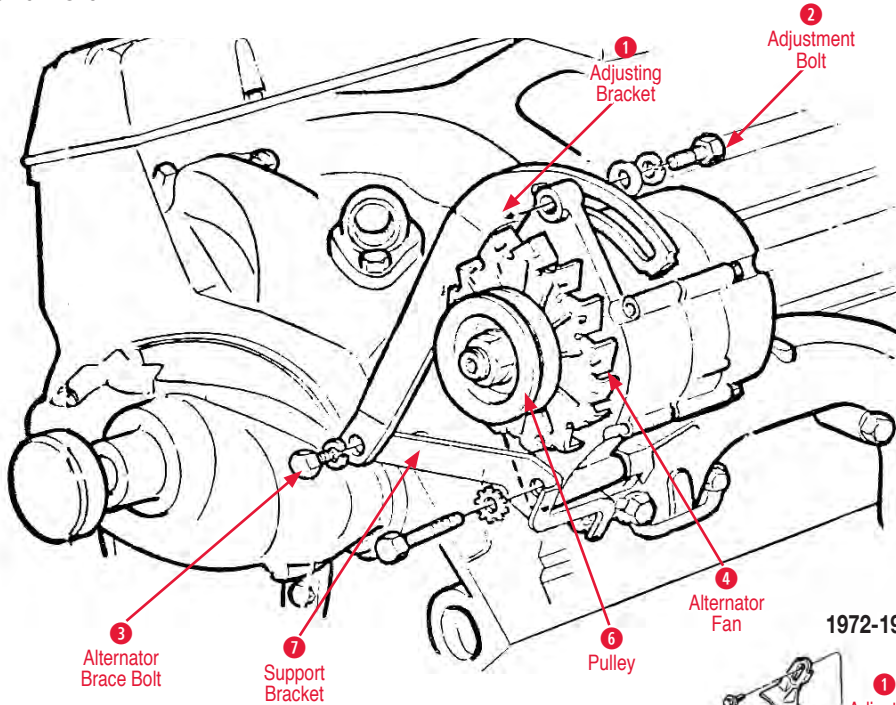

Small Block Alternator

1968-1971 shown