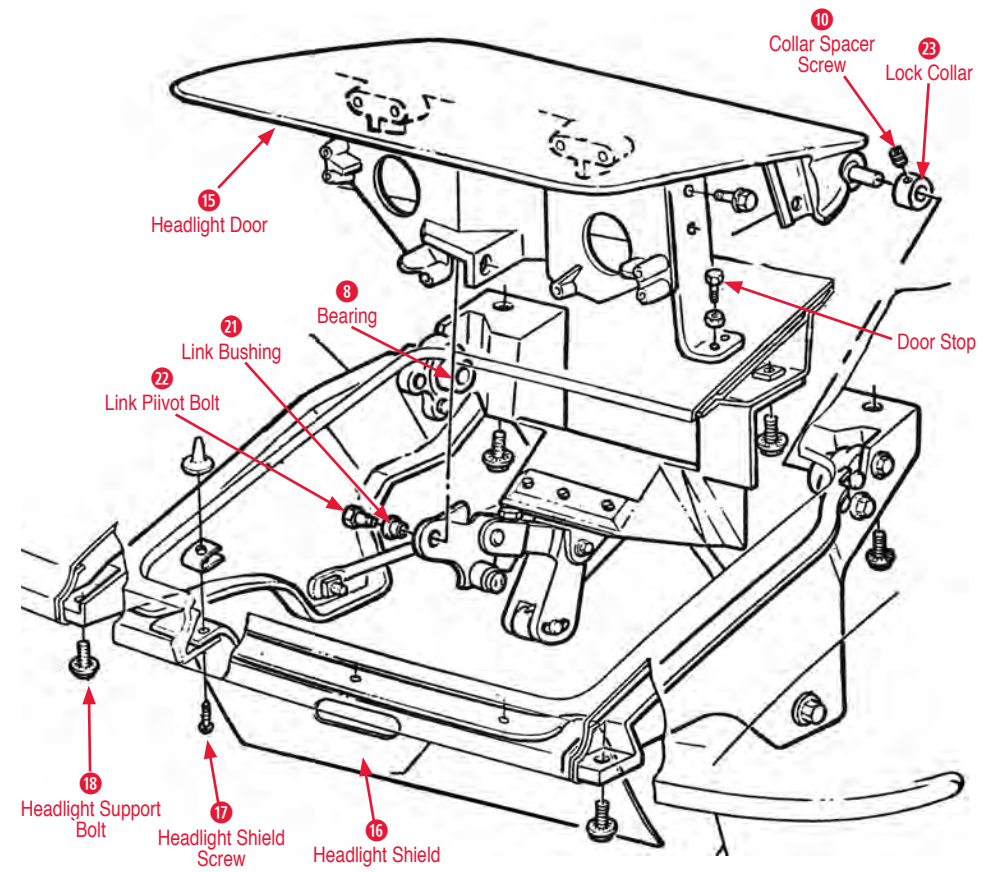

1 Actuator	240104 68-82 RH Headlight Door Actuator	$85.00
	240105 68-82 LH Headlight Door Actuator	$85.00
2 Actuator Bushing	240101 68-82 Actuator Bushing (Kidney Bean)	$3.00
3 Actuator Cover	240115 68-82 Actuator Covers - Chrome (pair)	$58.00
4 Actuator Link Pin	240111 68-82 Actuator Link Clevis Pin	$6.00
5 Actuator Link Spring	240098 68-82 Headlight Actuator Link Spring	$5.00
6 Actuator Seal	240106 68-82 Headlight Actuator Rod Seal	$10.00
	240116 68-82 Headlight Actuator Seal Retainer	$10.00
	240218 68-82 Headlight Actuator Seal Kit	$40.00
	<i>Incl. 2 seals, 2 retainers, and 2 dust boots</i>	
7 Actuator Support Rod	240109 68-82 LH Inboard Actuator Support Rod	$9.00
	240110 68-82 RH Inboard Actuator Support Rod	$9.00
	240107 68-82 LH Outboard Actuator Support Rod	$10.00
	240108 68-82 RH Outboard Actuator Support Rod	$10.00
8 Bearing	240084 68-82 Opening Bearing w/Retainer Bolt	$12.00
	240088 68-82 Headlight Bearing Control Stop	$6.00
9 Clevis	240113 68-82 Headlight Actuator Link Clevis	$13.00
10 Collar Spacer Screw	240081 63-82 HL End Collar Spacer Screw (each)	$0.25
11 Dust Boot	240160 68-82 Headlight Actuator Dust Boot	$10.00
12 Front Link	240009 68-82 Headlight Front Housing Link	$12.00
13 Front Link Bushing	240094 68-82 Actuator Link Bushing (Front or Rear)	$2.00
14 Front Link Pin	240096 68-82 Housing Actuator Front Link Pin	$13.00
15 Headlight Door	240147 68-82 LH Headlight Door	$259.00
	240148 68-82 RH Headlight Door	$259.00
	240135 68-82 Headlight Door Rebuild Kit	$50.00
16 Headlight Shield	240146 68-69E Headlight Shield Behind Grille (pair)	$40.00
	240193 69L-72 Headlight Shield Behind Grille	$40.00
17 Headlight Shield Screw	170890 68-72 HL Shield Screw & Nut Kit (12 pcs)	$4.00
18 Headlight Support Bolt	170816 68-82 Headlight Support Bolt Kit (10 pcs)	$7.00
19 Housing Spring	240099 68-82 Headlight Housing Spring	$5.00
20 Housing Support	240137 68-74 LH Headlight Housing Support	$240.00
	240138 68-74 RH Headlight Housing Support	$240.00
	240139 75-82 LH Headlight Housing Support	$200.00
	240140 75-82 RH Headlight Housing Support	$200.00
21 Link Bushing	240095 68-82 Headlight Link Bushing	$2.00
	240225 68-82 Headlight Bushing Rebuild Kit (12 pcs) 1 kit per car	$20.00
22 Link Pivot Bolt	170575 68-82 Headlight Link Pivot Bolt	$5.00
23 Lock Collar	240007 68-82 Headlight Shaft Lock Collar	$5.00
24 Opening Bearing	240084 68-82 HL Housing Actuator Rear Link Pin	$6.00
	240112 68-82 Headlight Actuator Rear Link Sleeve	$2.00
25 Rear Link	240102 68-82 Headlight Housing Rear Link	$15.00
26 Rear Link Pin & Sleeve	240100 68-82 HL Housing Actuator Rear Link Pin	$6.00
	240049 68-79 Headlight Stop Adjusting Bolt (pair)	$5.00
27 Rear Link Sleeve	240112 68-82 Actuator Rear Link Sleeve	$2.00
28 Stop Adjusting Bolt	240141 68-82 Large Adjusting Bolt	$11.00
29 Warning Switch	370024 69-77 HeadLight Open Warning Switch & Warning Switch (in fender)	$30.00

25 Rear Link	240102 68-82 Headlight Housing Rear Link	$15.00
26 Rear Link Pin & Sleeve	240100 68-82 HL Housing Actuator Rear Link Pin	$6.00
	240112 68-82 Headlight Actuator Rear Link Sleeve	$2.00
27 Rear Link Sleeve	240112 68-82 Actuator Rear Link Sleeve	$2.00
28 Stop Adjusting Bolt	240141 68-82 Large Adjusting Bolt	$11.00
	240049 68-79 Headlight Stop Adjusting Bolt (pair)	$5.00
29 Warning Switch	370024 69-77 HeadLight Open Warning Switch & Warning Switch (in fender)	$30.00