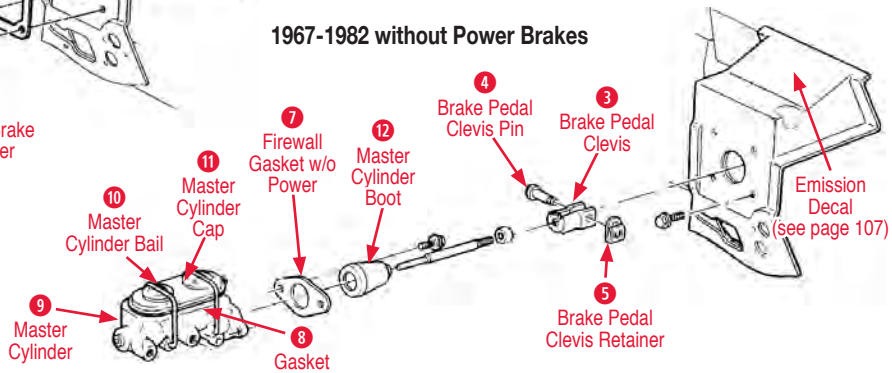

1967-1982 without Power Brakes

1	Booster Rod		
500171	68-76	Booster Long Push Rod	$12.00
500172	77-82	Booster Short Push Rod	$12.00
2	Booster to Firewall Gasket		
185370	68-82	Booster to Firewall Gasket	$6.00
3	Brake Pedal Clevis		
500254	68-82	Brake Pedal Clevis	$19.00
4	Brake Pedal Clevis Pin		
500255	69-82	Pin On Brake Pedal Clevis	$6.00
5	Brake Pedal Clevis Retainer		
500256	63-82	Brake Pedal Clevis Retainer	$3.00
6	Check Valve		
500201	64-74	Booster Check Valve & Grommet	$19.00
500749	64-82	Chrome Booster Check Valve	$10.00
7	Firewall Gasket without Power Brakes		
185092	63-82	MC Firewall Gasket w/o Power	$3.00
8	Gasket		
185093	67-82	Master Cylinder Gasket	$10.00

J56 Brake Valve Rebuild Kit

500297	66-69	J56 Brake Valve Rebuild Kit	$59.00

9 Master Cylinder

500209	77-82	Master Cylinder (Rebuilt w/exch)	$66.00
500575	67-76	Master Cylinder w/ Power (new)	$130.00
500191	67-76	Master Cylinder w/ Power	$48.00
500576	67-76	Master Cylinder w/o Power (new)	$130.00
500192	67-76	Master Cylinder w/o Power	$77.00
500252	67-76	Chrome MC w/o Power	$100.00
500205	67-76	MC w/ Power (rebuilt w/exch)	$240.00
500315	67-76	MC w/ Power (w/exch)	$216.00
500316	67-76	MC w/o Power (w/exch)	$229.00
500547	68-72	MC w/o Power Non-Dated	$137.00
500548	68-72	MC w/o Power Dated	$185.00
500549	68-72	MC w/ Power Non-Dated	$135.00
500550	68-72	MC w/ Power Dated	$185.00
500551	73-74E	MC w/o Power Non-Dated	$135.00
500552	73-74E	MC w/o Power Dated	$185.00
500553	73-74E	MC w/ Power Non-Dated	$135.00
500554	73-74E	MC w/ Power Dated	$185.00
500555	74L-76	MC w/o Power Non-Dated	$135.00
500556	74L-76	MC w/o Power Dated	$185.00
500557	74L-76	MC w/ Power Non-Dated	$135.00
500558	74L-76	MC w/ Power Dated	$185.00
500559	77-82	MC w/ Power Non-Dated	$135.00
500560	77-82	MC w/ Power Dated	$185.00

10 Master Cylinder Bail

500294	67-82	Master Cylinder Bail - each (2 req'd)	$3.00

Master Cylinder Bail Decal

120384	67-72	Master Cylinder Bail Decal (YA)	$3.00
120037	67-79	Master Cylinder Bail Decal (YC)	$3.00
120038	67-79	Master Cylinder Bail Decal (TG)	$3.00

11 Master Cylinder Cap

500212	67-82	Chrome MC Cap with Bails	$12.00
500211	68-82	MC Cap with Bails & Gasket	$30.00
500355	68-82	MC Cap with Gasket	$32.00

Master Cylinder Rebuild Kit

Includes pistons, seals, and springs

500196	67-82	MC Rebuild Kit w/ Power Brakes	$35.00
500197	67-82	MC Rebuild Kit w/o Power Brakes	$35.00
500263	77-82	MC Rebuild Kit	$35.00
12	Master Cylinder Boot		
500183	53-77	Master Cylinder Rod Boot without Power Brakes	$10.00

13 Power Brake Booster

500216	68-76	Power Brake Booster (New)	$150.00
500219	77-82	Power Brake Booster (New)	$160.00

Power Brake Booster Boot

500296	68-78	Power Brake Booster Boot	$10.00

14 Vacuum Hose

500217	70-73	Tube with Q-Jet	$25.00
500218	70-72	Tube with LT1	$25.00

Brake Line Kits

Brake Line Kits include all the metal brake lines. They DO NOT include the rubber hoses or line clips. Please purchase those separately