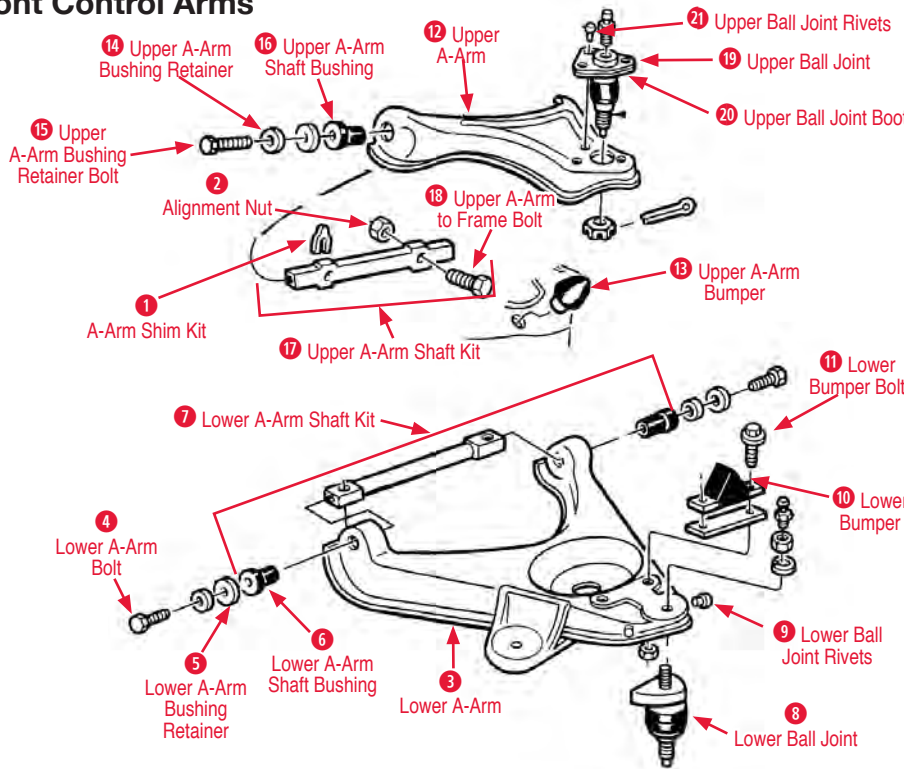

Front Control Arms