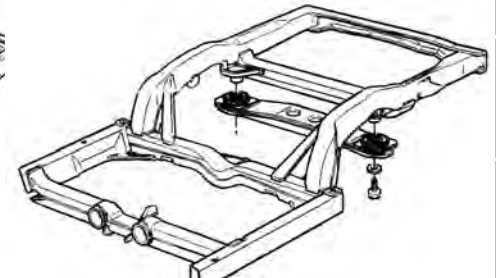

1968-1982 Frame

Complete Frame Assembly

400205 68 Complete Frame Assembly $5,500.00

400097 69-74 Frame Assembly for Auto Trans.... $5,200.00

400098 69-74 Frame Assy for Manual 4-Spd $5,500.00

400208 75-79 Frame Assy for Auto Trans..... $5,200.00

400209 75-79 Frame Assy for Manual Trans..... $5,500.00

400099 80-82 Complete Frame Assembly $4,500.00

3/4 Frame Assembly

400106 68 Rear Frame Assy From Rear Cowl
(Automatic Transmission)..... $3,300.00

400107 68 Rear Frame Assy From Rear Cowl
(Manual Transmission) $3,600.00

400206 69-74 Rear Frame Assy From Rear Cowl
(Manual Transmission) $2,949.00

400207 69-74 Rear Frame Assy From Rear Cowl
(Automatic Transmission)..... $2,649.00

1/2 Frame Assembly

400102 68 Rear Frame Assy from
#2 Crossmember..... $3,000.00

400103 69-74 Rear Frame Assy from
#2 Crossmember..... $3,000.00