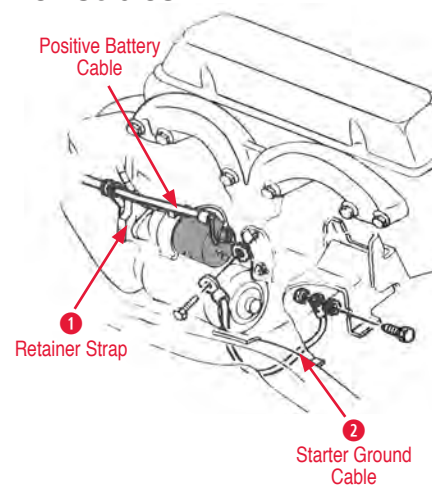

445023 53-18 Battery Tender Plus (12V) \$55.00

Starter Cables

1 Retainer Strap

140156 68-75 Positive Cable Retainer Strap & Bolt... \$11.00

300074 68-75 Battery Cable Retainer Strap..... \$6.00

2 Starter Ground Cable