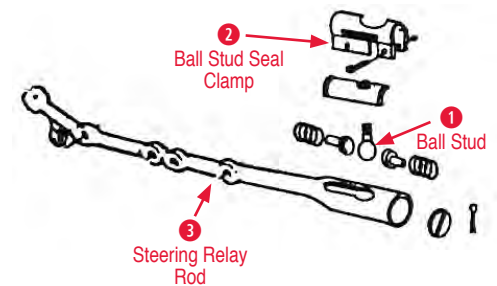

Standard Steering Relay Rod

1 Ball Stud

440221 63-76 Ball Stud Relay Rod except PS..... $28.00