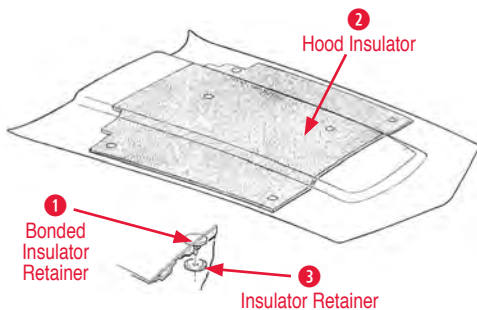

- **1 Bonded Insulator Retainer**
- 260072 68-79 Hood Insulation Retainer (bonded) $3.00
- 170813 68-79 Hood Insulation Push Pin $4.00
- **2 Hood Insulator**
- 260096 69 Insulator Big Block w/Retainers..... $34.00
- 260082 73-75 Hood Insulator (Replacement)..... $35.00
- 260084 76-79 Hood Insulator (Replacement)..... $35.00
- **3 Insulator Retainer**
- 260081 68-79 Hood Insulator Retainer $4.00