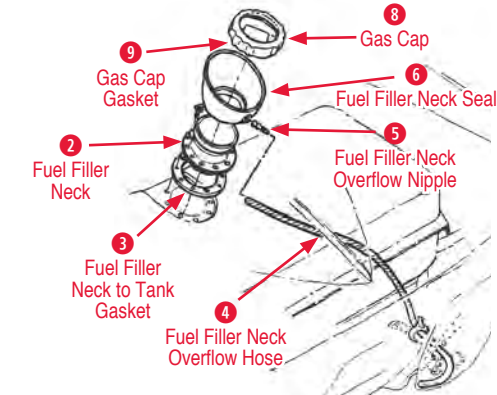

1963-1977 Fuel Filler Neck