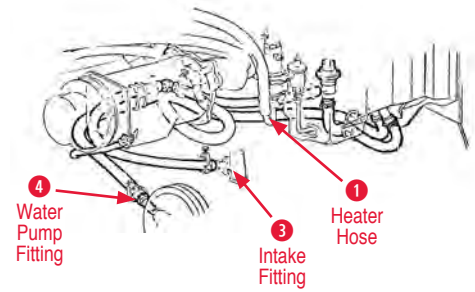

1. **1 Heater Hose**
   250003 59-79 Ribbed Heater Hose Kit (no logo) $30.00
   250005 59-82 Heater Hose Set w/GM logo..... $45.00
   250010 68-82 Heater Hose Kit with AC..... $52.00
2. **2 Heater Hose Retainer**
   250034 63-80 Heater Hose Bracket (2 Hoses) $8.00
   250186 68-82 Heater Hose Fender Skirt Retainer..... $4.00

1. **Heater Hose Retainer on Compressor**
   250102 66-70 Htr Hose Retainer (427 with AC)..... $35.00
   250154 64-76 Htr Hose Bracket (small block)..... $24.00
2. **Intake Bypass Fitting**
   250021 63-67 Intake Bypass Hose Fitting..... $8.00
3. **3 Intake Fitting**
   250020 63-80 Heater Hose Fitting on Intake..... $7.00

1. **S Tube**
   250262 77L-82 Heater Hose S Tube with A/C $29.00
2. **4 Water Pump Fitting**
   250022 63-72 Htr Hose Fitting on Wtr Pump no AC . $10.00
   250028 63-82 Htr Hose Fitting on Wtr Pump w/AC... $10.00

For Heater Hose Clamps, see pg 34