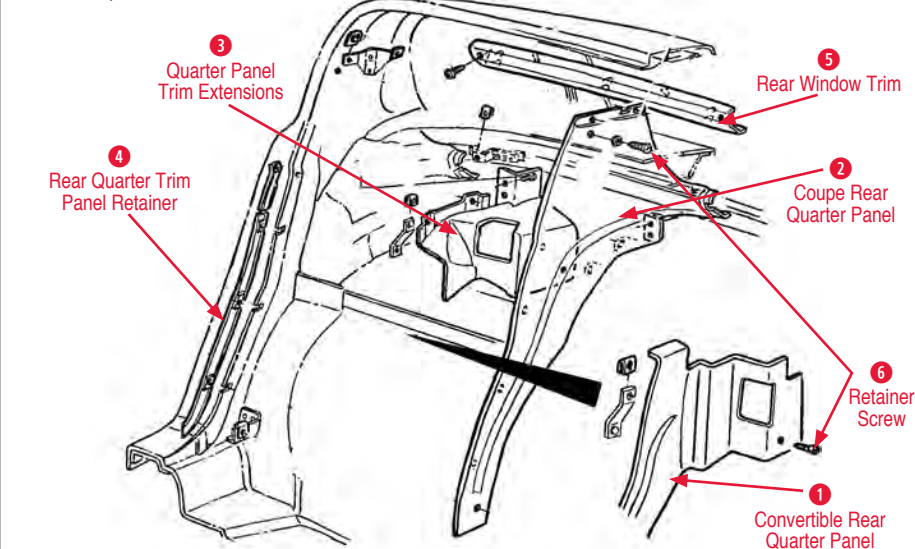

Rear Quarter Trim

1 Conv. Rear Quarter Panel*

(specify color, see pg. 1)

- 290207* 68-69 Convertible Rear Qtr Trim (pair)..... $370.00
- 290209* 70-75 Convertible Rear Qtr Panel (pair)..... $400.00
- 280064* 70-74E Convertible Inner Qtr Trim (pair)
  with shoulder belt $400.00
- 280081* 74L-75 Convertible Inner Qtr Trim (pair)
  with shoulder belt $400.00

2 Coupe Rear Quarter Panel*

(specify color, see pg. 1)

- 290211* 68 Coupe Rear Quarter Trim (pair)..... $400.00
- 290213* 69-73 Coupe Rear Quarter Trim (pair)..... $370.00
- 290215* 74-77 Coupe Rear Qtr Trim (pair)..... $370.00

3 Quarter Panel Trim Extensions*

(specify color, see pg. 1)

- 280704* 68-73 Cpe Qtr Panel Trim Extensions
  (pair)..... $110.00
- 280083* 74-77 Cpe Qtr Panel Trim Extension (pair) $130.00

4 Rear Quarter Trim Panel Retainer

- 290217 68-77 Coupe Rear Quarter Trim Panel
  Retainer Set (4 pcs) $40.00
- 290219 68-75 Convertible Rear Quarter Trim Panel
  Retainer Set (4 pcs) $35.00

5 Rear Window Trim* (specify color, see pg. 1)

- 280303* 68-72 Coupe Rear Window Lower Trim..... $130.00

6 Retainer Screw

- 170494 68-77 Rear Qtr Trim Retainer Screw Kit..... $8.00

Quarter Trim Repair Kit

- 290669 68-77 Quarter Trim Repair Kit..... $30.00