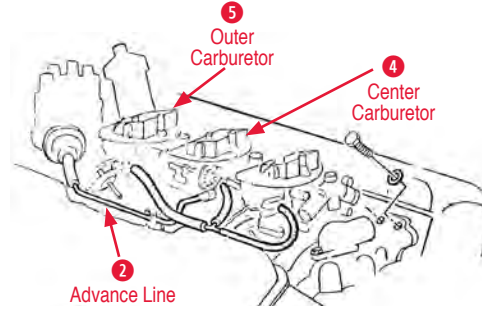

5 Outer Carburetor

410404 67-68 Holley 3 X 2 Outer Carburetor $460.00

6 Return Spring Bracket

410306 69 Throttle Return Spring Bracket 3x2.... $10.00

7 T Fitting

410326 67-71 Brass T Fitting 3x2 (3/8 in)..... $11.00

8 Throttle Return Spring

410083 68 Throttle Return Spring 3x2..... $10.00
410085 69 Throttle Return Spring 3x2..... $10.00