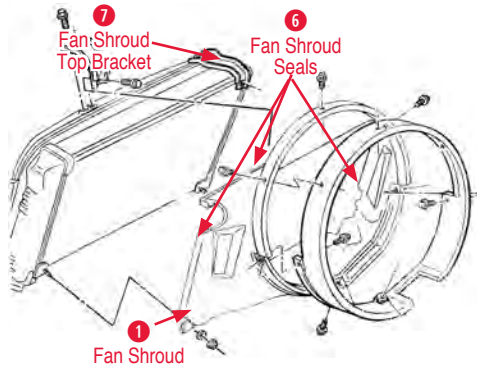

Fan Shrouds

1968-1972 with Aluminum Radiator

1974-Early 1976 Small Block

1968-1973 with Copper Radiator

Late 1976 - 1982

1 Fan Shroud

- 145093 69-72 Fan Shroud 350 w/AC (Plastic) \$200.00
- 145095 69-72 Shroud 427/454 (Plastic) w/ext.....\$355.00
- 145097 73-75 Fan Shroud (Plastic)\$230.00
- 145100 76L-82 Fan Shroud (non L82).....\$500.00