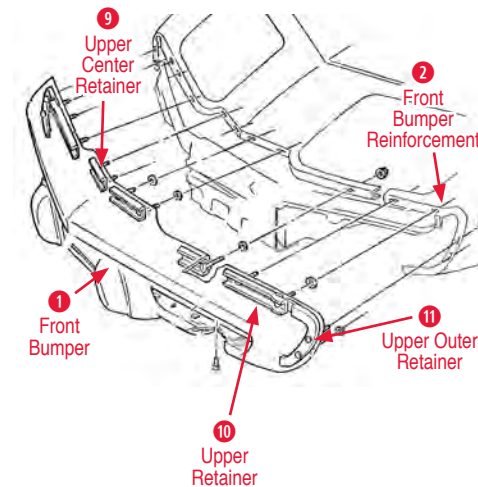

1975-1979

Front Bumper Retainer Kits

- 600236 73-74 Front Bumper Retainer Kit for TruFlex Bumpers (14 pcs).....$35.00
- 600253 75-79 Front Bumper Retainer Kit for TruFlex Bumpers $35.00
- 600299 75-79 Front Bumper Retainer Kit (OEM)$100.00
- 600258 80-82 Front Bumper Retainer Kit.....$35.00