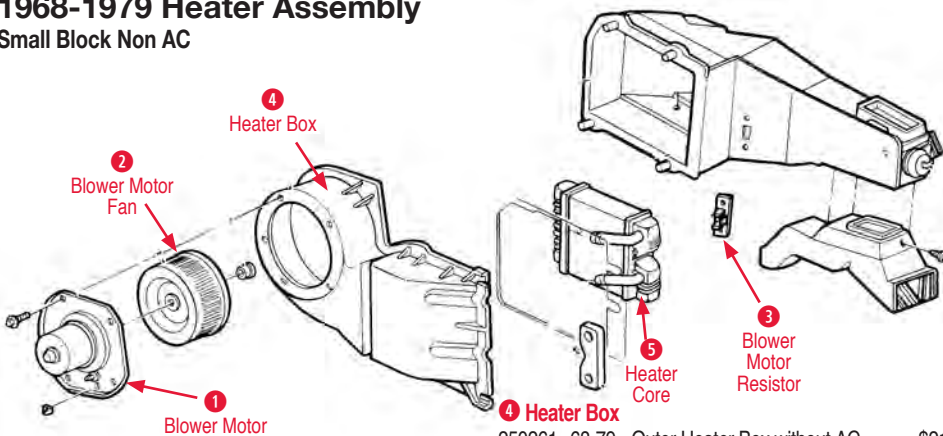

1968-1979 Heater Assembly

Small Block Non AC

1. **1 Blower Motor**
   250279 77-82 AC Blower Motor (L-82) $152.00
   250281 64-81 Blower Motor (without ACB)..... $41.00
2. **2 Blower Motor Fan**
   250074 63-76 Blower Motor Fan..... $25.00
3. **3 Blower Motor Resistor**
   370235 68 Blower Motor Resistor (with AC) $21.00
   370237 69-71 Blower Motor Resistor with AC..... $25.00
   370096 72-82 Blower Motor Resistor (with AC) $30.00
   370155 63-79 Blower Motor Resistor (w/o AC)..... $25.00
4. **4 Heater Box**
   250261 68-79 Outer Heater Box without AC $218.00
5. **Heater Box Stud**
   170113 63-82 Heater Box to Firewall Stud (w/o AC)... $6.00
6. **5 Heater Core**
   250052 68-77 Heater Core (with AC)..... $90.00
   250053 68-79 Heater Core (without AC)..... $95.00
   250054 78-82 Heater Core (with AC)..... $75.00
7. **Heater Core Support Extension**
   250140 74-77 Heater Core Support Ext. L or R $152.00
8. **Heater Delete Box**
   250274 68-82 Heater Delete Box..... $281.00