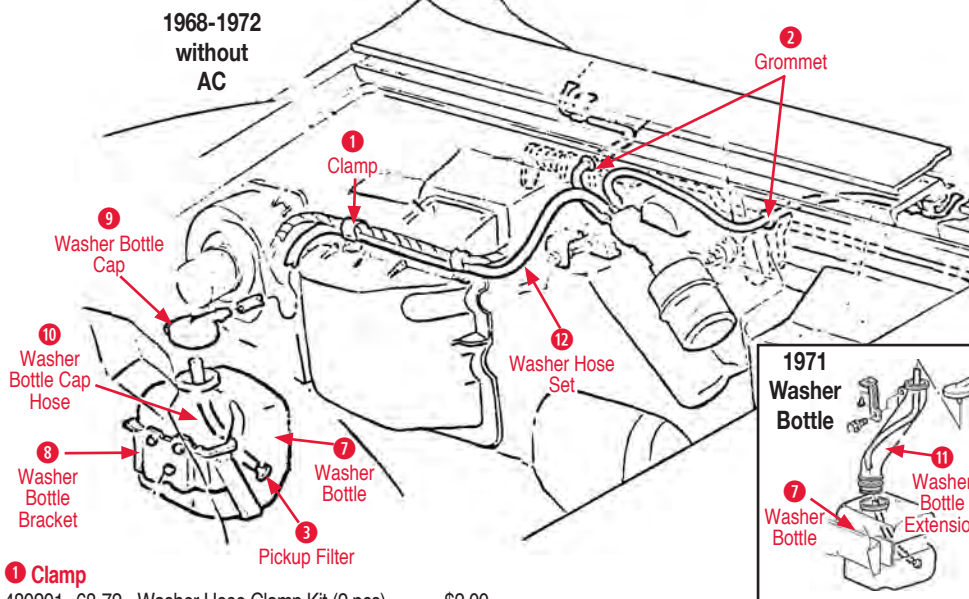

1968-1972 Washer System

- **1 Clamp**
  480201 68-72 Washer Hose Clamp Kit (2 pcs) $2.00
- **2 Grommet**
  560023 63-76 Washer Hose Grommet at Firewall $2.00
- **3 Pickup Filter**
  480077 63-74 Washer Hose Pickup Filter (brass)..... $12.00
  480184 63-74 Washer Hose Pickup Filter $5.00
- **Vacuum Line**
  480198 71-72 Steel Vacuum Line on Firewall for Headlight & Wiper $99.00
- **4 Washer Bag**
  480089 68 Washer Bag w/AC incl. Cap & Hose.. $63.00
  480090 69-72 Washer Bag w/AC incl. Cap & Hose.. $63.00
- **5 Washer Bag Bracket**
  480092 68 Washer Bag Bracket (with AC)..... $20.00
  480093 69-72 Washer Bag Bracket (with AC)..... $20.00