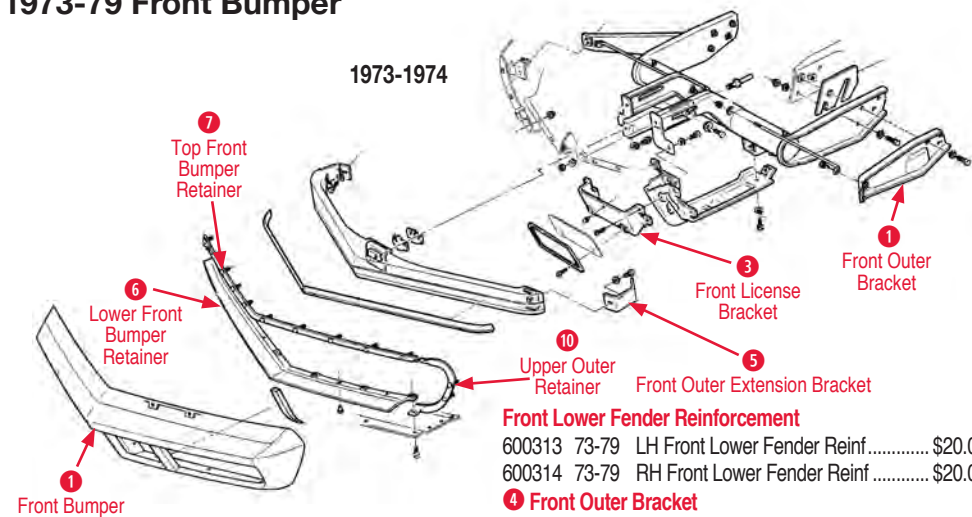

1973-79 Front Bumper