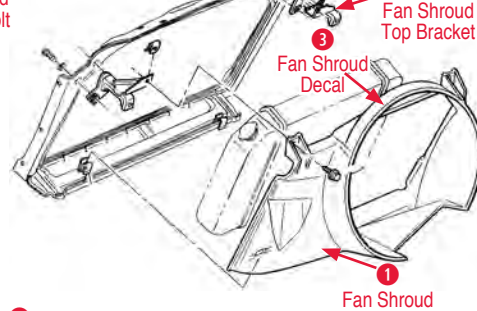

Fan Shrouds

1968-1972 with Aluminum Radiator

1974-Early 1976 Small Block

1968-1973 with Copper Radiator

Late 1976 - 1982

1 Fan Shroud

- 145093 69-72 Fan Shroud 350 w/AC (Plastic) \$200.00
- 145095 69-72 Shroud 427/454 (Plastic) w/ext.....\$355.00
- 145097 73-75 Fan Shroud (Plastic)\$230.00
- 145100 76L-82 Fan Shroud (non L82).....\$500.00