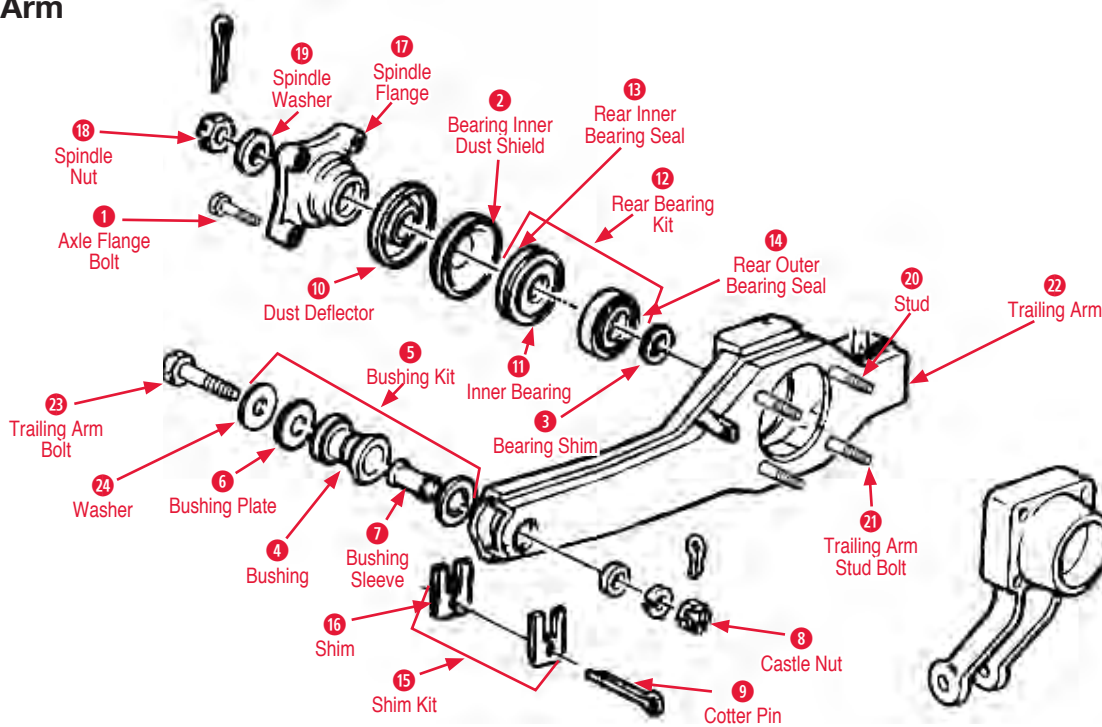

Trailing Arm

1 Axle Flange Bolt

170197	63-80	Rear Axle Flange Bolt Set	$10.00
170203	63-82	1/2 Shaft-Spindle Fl. Bolt Set 4 Pcs ...	$10.00

2 Bearing Inner Dust Shield

440131	63-82	Dust Shield Rear-Bearing Inner.....	$4.00

3 Bearing Shim

440135	63-82	Rear Bearing Shim .103 inch.....	$3.50
440136	63-82	Rear Bearing Shim .109 inch	$3.50
440137	63-82	Rear Bearing Shim .115 inch	$8.00
440138	63-82	Rear Bearing Shim .121 inch.....	$3.50
440139	63-82	Rear Bearing Shim .128 inch	$3.50
440140	63-82	Rear Bearing Shim .133 inch.....	$3.50
440142	63-82	Rear Bearing Shim .145 inch	$5.00
440290	63-82	Rear Bearing Shim Kit (9 pcs) (does one side).....	$32.00

4 Bushing

440171	63-82	Rear Control Arm Front Bushing.....	$9.00

5 Bushing Kit

(2 bushings, 1 sleeve, 2 washers - does 1 side)

440249	63-82	T-Arm Bushing Kit.....	$26.00
440742	63-82	Poly T-Arm Bushing Kit.....	$35.00

6 Bushing Plate

440168	63-82	Trailing Arm Rear Bushing Plate.....	$2.00

7 Bushing Sleeve

440169	63-82	T-Arm Rear Bushing Sleeve.....	$6.00

8 Castle Nut

170195	63-82	Castle Nut Rear Cont Arm Bolt.....	$0.15
900028	63-82	Castle Nut for Rear Trailing Arm	$1.00

9 Cotter Pin

440167	63-82	T-Arm Cotter Pin (Stainless).....	$2.00

10 Dust Deflector

440130	63-82	Rear Spindle Flange Dust Deflector.....	$4.00

11 Inner Bearing

440132	63-82	Rear Wheel Inner Bearing	$14.00

12 Rear Bearing Kit

440133	63-82	Rear Wheel Bearing Kit (incl Inner & Outer Bearings & Seals).....	$39.00

Rear Bearing Assembly

440033	65-75	LH with Silver Back Plate (with exch)	$325.00
440034	65-75	RH with Silver Back Plate -with exch	$325.00
440430	76-79	LH with Gold Back Plate -with exch	$325.00
440431	76-79	RH with Gold Back Plate -with exch.	$325.00
440441	80-81	LH Assembly (Automatic) -with exch	$325.00
440442	80-81	RH Assembly (Automatic) -with exch	$325.00
440359	80-82	LH Assembly 80-81 4 spd, 82 All -with exchange	$325.00
440360	80-82	RH Assembly 80-81 4 spd, 82 All -with exchange	$325.00

13 Rear Inner Bearing Seal

185080	63-82	Rear Inner Bearing Seal	$11.00

14 Rear Outer Bearing Seal

185081	63-82	Rear Outer Bearing Seal	$12.00

15 Shim Kit (16 pcs - does both sides)

440160	63-82	T-Arm Shim Kit (Stainless Steel).....	$45.00

16 Shims

440163	63-82	T-Arm Shim 1/64 inch	$7.00
440165	63-82	T-Arm Shim 1/8 inch	$6.00
440166	63-82	T-Arm Shim 1/4 inch	$8.00
440151	63-69	T-Arm Shim - Original Style.....	$50.00

17 Spindle Flange

440568	80-81	Rear Spindle Flange Auto.....	$106.00
440569	80-82	Rear Spindle Flange 80-81 4 spd, & 82 All.....	$106.00

18 Spindle Nut

170187	56-82	Rear Spindle Nut.....	$3.50

19 Spindle Washer

170188	63-82	Rear Spindle Washer.....	$6.00

20 Stud

170945	63-82	Trailing Arm Stud Kit (15 pcs).....	$10.00

21 Trailing Arm Stud Bolt

170190	65-82	Trailing Arm Stud Bolt	$3.00

Trailing Arm Stud Nut

900035	56-79	Brass Stud Nut 3/8-16x5/8.....	$1.00

22 Trailing Arm (RH only)