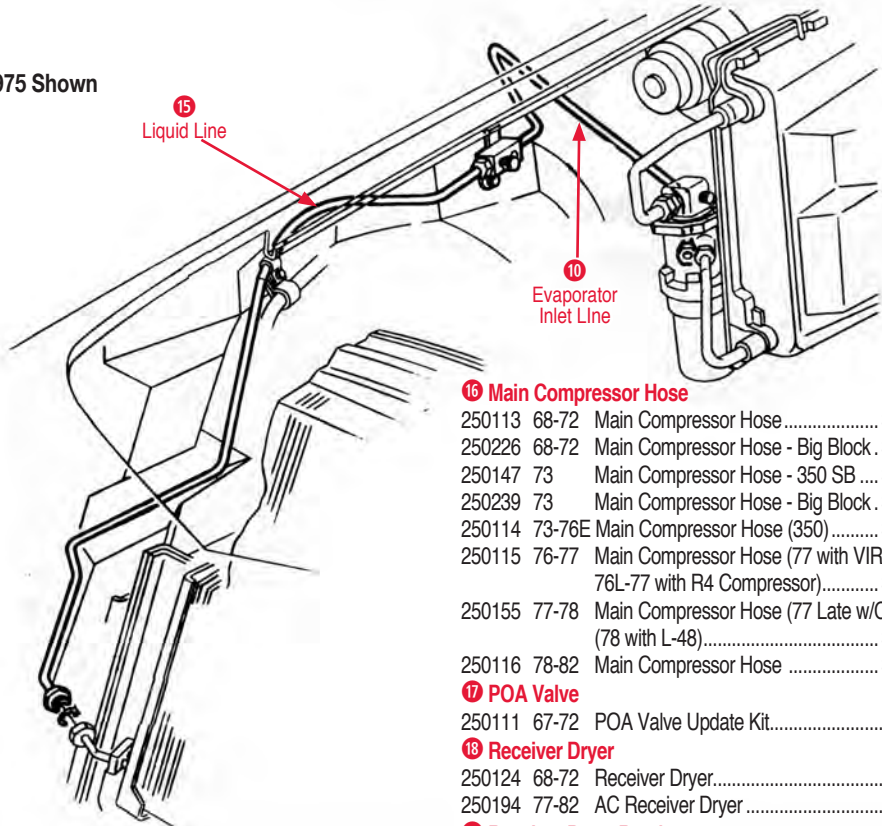

AC System

AC Asphalt Tape	250048 63-82 AC Asphalt Tape (2' Section).....	$4.00
AC Door Flap	250073 68-82 A/C Door Flap.....	$30.00
AC O-Ring Kit	250196 63-82 AC O-Ring Kit.....	$10.00
1 Bolt & Washer	250044 63-82 AC Muffler Bolt & Lock Washer.....	$1.50
2 Center Duct	250292 68-76 Center Duct in Dash (no AC).....	$20.00
3 Compressor Manifold Sealing Washer	185398 63-18 AC Compressor Manifold Washer.....	$4.00
4 Condenser	250121 68 AC Condenser (reproduction).....	$350.00
	250122 69-72 AC Condenser.....	$415.00
	250252 73-82 AC Condenser NOS (Aluminum).....	$300.00
5 Condenser Bracket	250191 73-82 LH AC Condenser Bracket.....	$30.00
	250192 73-82 RH AC Condenser Bracket.....	$30.00

Condenser Inlet Tube

250327 68 AC Condenser Inlet Tube.....	$43.00
250039 69-73 AC Condenser Inlet Tube.....	$40.00

6 Condenser Mount Bushing	145319 73-82 AC Condenser Mount Bushing Set....	$12.00

Condenser to Liquid Line Tube	250322 73-73 Condenser to Liquid Line Tube.....	$43.00

7 Condenser to Orifice Tube	250011 79-82 Condenser to Orifice Tube.....	$100.00

9 Duct Lower Deflector	110141 68-79 AC Duct Lower Deflector.....	$15.00

10 Evaporator Inlet Line	250315 73-77 AC Evaporator Inlet Line.....	$67.00

11 Expansion Valve	250289 63-72 Expansion Valve (replacement).....	$50.00

13 Heater Core	250052 68-77 Heater Core (with AC).....	$90.00
	250053 68-79 Heater Core (without AC).....	$95.00
	250054 78-82 Heater Core (with AC).....	$75.00

14 Heater Hose Retainer	250186 68-82 Heater Hose Fender Skirt Retainer.....	$4.00

Hose Clamp Set	250287 63-69 AC Hose Clamp Set (6 pcs).....	$12.00

17 POA Valve	250111 67-72 POA Valve Update Kit.....	$95.00

18 Receiver Dryer	250124 68-72 Receiver Dryer.....	$50.00
	250194 77-82 AC Receiver Dryer.....	$45.00