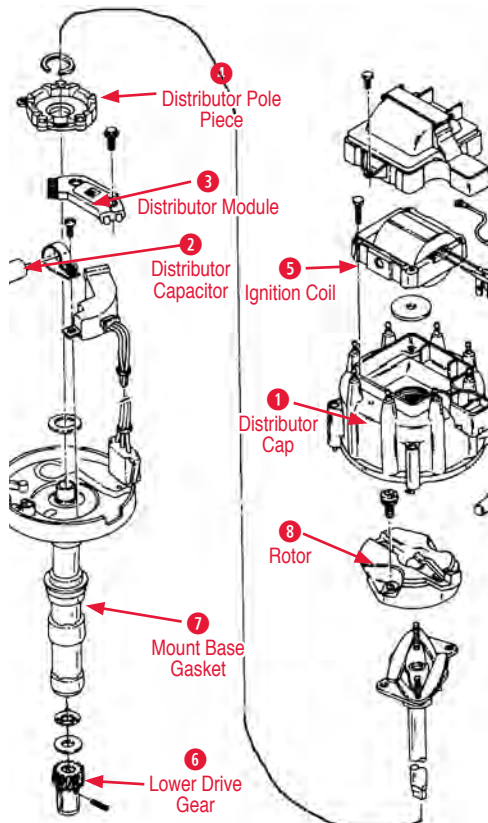

1 Brass Coupler		
220039	62-74	Tach Drive Brass Coupler..... $22.00
2 Breakerless Kit		
220028	58-74	Breakerless Ignition Kit $169.00
3 Bushing Set		
220021	62-74	Upper & Lower Bushing Set $25.00
Complete Distributor		
220024-H	62-74	Complete Tach Drive Distributor $395.00
220024-S	62-74	Tach Drive Distributor Standard $395.00
220129	62-74	HEI Tach Drive Distributor $180.00
220131	62-74	Tach Drive Dist. High Perf $425.00
4 Condenser		
220051	58-74	Condenser w/o Dual Carburetor..... $8.00
5 Distributor Cap		
220014	62-74	Distributor Cap with Logo (w/o ®)..... $60.00
6 Distributor Main Shaft		
220132	62-74	Main Shaft with High Performance..... $75.00
220020	62-74	Main Shaft w/o High Performance $70.00
220102	62-74	Shaft Rebuild Kit (High Perf)..... $115.00
220103	62-74	Shaft Rebuild Kit (w/o High Perf)..... $100.00
Distributor Repair Kit		
440043	62-74	Upper Distributor Repair Kit..... $7.00
Ignition Coil		
220138	65-68	Ignition Coil # 1115207 327 ..... $119.00
220097	68-71	OEM Replacement Ignition Coil All w/o TI (Made in USA)..... $74.00
220128	67-72	Big Block Ignition Coil with TI..... $119.00
220073	64-71	Ignition Coil with TI $74.00
7 Lead Wire		
220029	55-74	Distributor Lead Wire to Coil..... $65.00
8 Lower Drive Gear		
220022	62-74	Distributor Lower Drive Gear $25.00
9 Mount Base Gasket		
220017	55-91	Distributor Mount Base Gasket..... $3.50
10 Points		
220049	58-74	Distributor Contact Set Points..... $12.00
11 Rotor		
220048	57-74	Dist. Rotor Standard Ignition (Rep)..... $7.00
220025	62-74	Dist. Rotor with Screws (Correct) $15.00
12 Shim		
220041	55-74	Tach Drive Shim Kit (4 pcs) $10.00
Tach Cable Adapter Elbow		
220016	62-74	Tach Cable Adapter Elbow..... $40.00
Tach Drive Bushing Installation Tool		
220040	62-74	Tach Drive Bushing Installation Tool.... $9.00
13 Tach Drive Gear Side Cross		
220036	62-74	Tach Drive Gear Side Cross..... $30.00
14 Tach Drive Small Parts Kit		
220042	62-74	Tach Drive Small Parts Kit..... $8.00
15 Tach Gear Button		
220046	62-74	Tach Gear Button (Nylon)..... $2.00
220038	62-74	Tach Drive Button (Bronze) $7.00
Transistor Ignition Amplifier		
140317	64-71	TI Amplifier without Pigtail..... $365.00
220090	64-72	Transistor Ignition Amp Box Module Repair Kit..... $149.00
Transistor Ignition Pickup Coil		
220076	64-71	Transistor Ignition Pickup Coil $275.00
16 Upper Seal		
220045	62-74	Distributor Upper Seal..... $2.00
17 Vacuum Advance Control Unit		
410059	71-72	Vacuum Advance Control Unit $30.00
18 Washer		
220037	62-74	Tach Drive Cross Gear Thrust Washer $1.50
19 Wire		
490540	56-70	Dist Wire Points to Neg Side Coil..... $13.00
490541	71-74	Dist Wire Points to Neg Side Coil..... $12.00

Frame
Suspension
Brakes
Steering
Engine
Fuel System
Cooling Sys
Transmission
Electrical
Heat/A/C
Exhaust
Body
Interior
Misc.
Index
Order Form