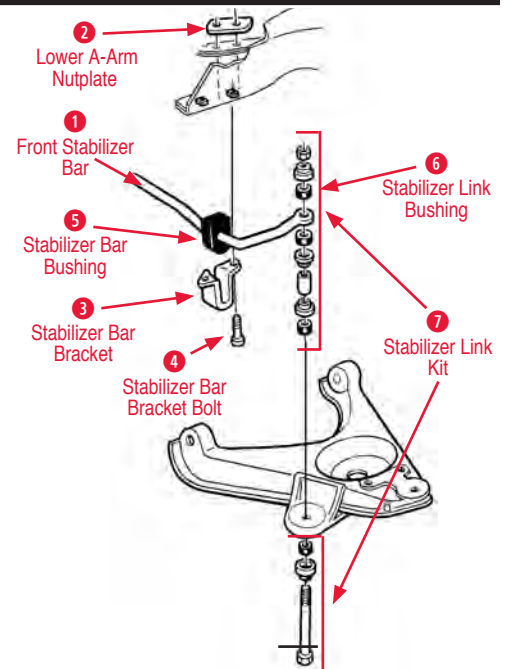

Front Stabilizer Bar

- **1 Front Stabilizer Bar**
  440686 63-74 Front Sway Bar 15/16 in (correct)..... $110.00
  440114 68-82 Front Sway Bar 1 1/8 inch $189.00
  440349 63-82 Front Sway Bar 1 inch..... $189.00
- **2 Lower A-Arm Nutplate**
  440321 63-82 Lower A-Arm Shaft Nutplate..... $16.00
- **3 Stabilizer Bar Bracket**
  440113 68-82 Front & Rear Stabilizer Bar Bracket ... $14.00
- **4 Stabilizer Bar Bracket Bolt**
  170265 63-82 Front Stabilizer Bar Bracket Bolt Set with Anchor Headmark $5.00
- **5 Stabilizer Bar Bushing**
  440377 68-96 Sway Bar Poly Bushing 7/8 inch pair Front & Rear 22 MM $28.00
  440382 68-96 Front & Rear Poly Bushing 3/4 inch .. $28.00
  440427 63-82 Sway Bar Bracket & Bushing pair 1-1/8 inch Polyurethane $32.00
  440378 73-76 Front Poly Bushing 13/16 inch $28.00
  440295 75-82 Front Sway Bar Bushing $40.00
- **6 Stabilizer Link Bushing**
  440008 53-82 Front Stabilizer Link Rubber Bushing Set (8 Pcs)..... $12.00
- **7 Stabilizer Link Kit**
  (2 bolts, 2 sleeves, 8 bushings, 6 washers, 2 nuts does both sides)
  440103 63-69 Front Stabilizer Link Kit (correct)..... $30.00
  440109 63-82 Front Stabilizer Link Kit (each)..... $22.00
  440125 70-82 Front Stabilizer Link Kit (correct)..... $30.00