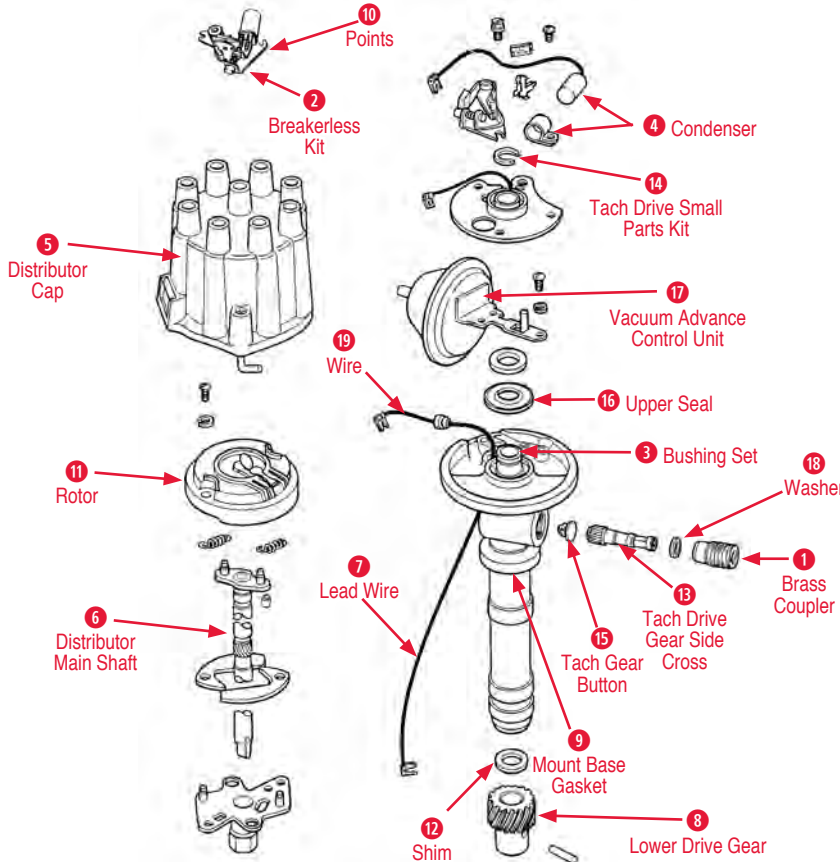

1968-1974 Ignition Distributor

Distributor Hold Down		
220019	55-82	Dist. Hold Down Clamp w/Bolt..... $4.00
220023	60-69	Dist. Hold Down (wire type) $14.00
220088	55-82	Dist. Hold Down Clamp..... $2.00
220089	56-82	Dist. Hold Down Clamp Bolt $1.25

1975-1982 Ignition Distributor

1 Distributor Cap

220047	74-84	Distributor Cap..... $24.00
2 Distributor Capacitor		
220134	75-80	Distributor Capacitor..... $10.00
Distributor Connector		
490777	75-91	HEI Distributor Connector (Batt side) ... $7.00
490778	75-85	Tach HEI Distributor Connector..... $7.00
3 Distributor Module		
220072	75-80	Distributor Ignition Module D1906..... $50.00
220065	82	Distributor Insulator Module..... $80.00
4 Distributor Pole Piece		
220066	82-87	Distributor Pole Piece & Plate..... $48.00
220070	75-80	Distributor Pole Piece HEI $60.00
HEI Tune Up Kit		
220118	74-82	HP HEI Tune Up Kit..... $180.00
5 Ignition Coil		
220067	75-81	Ignition Coil (Delco) $95.00
6 Lower Drive Gear		
220022	62-74	Distributor Lower Drive Gear $25.00
7 Mount Base Gasket		
220009	75-82	Mount Base Gasket $5.00
8 Rotor		
220054	74-86	Distributor Rotor HEI Ignition..... $8.00