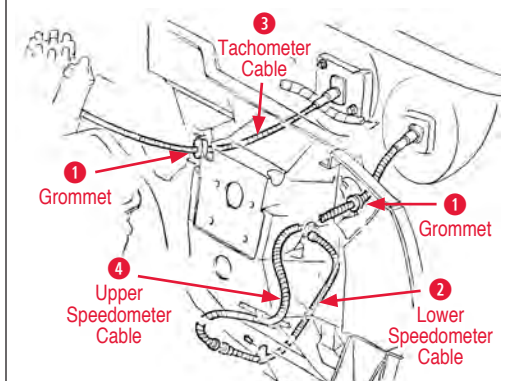

Speedo & Tachometer Cables

- **Cable Clips**
- 700011 63-81 Speedo Cable To Frame Clip Set with Rivets (3 Pcs)..... $9.00
- **1 Grommet**
- 560020 63-74 Speedo or Tach Cable Grommet..... $9.00
- **2 Lower Speedometer Cable**
- 700013 69-77 Speedo Lower Cable (24 inch)..... $30.00
- 700018 77-82 Lower Cable w/Cruise (49 in) $25.00
- **Speedometer Cable**
- 700005 53-82 Inner Speedo Cable..... $12.00
- 700010 58-68 Speedo Cable (71 inch)..... $30.00
- 700014 69-77 Speedo Cable 4 Speed (72 inch)..... $35.00
- 700015 78-82 Cable w/o Cruise 4-Spd (72 in) $30.00
- 700016 78-82 Cable w/o Cruise w/Auto (62 in) $30.00
- **3 Tachometer Cable**
- 700026 63-68 Tach Cable Black Case (27 inch)..... $25.00
- **Trip Odometer**
- 700037 68-77 Trip Odometer Reset Cable..... 60.00
- 110116 63-77 Trip Odometer Reset Cable Nut..... $5.00
- 110137 63-77 Trip Odometer Reset Knob..... $4.00
- **4 Upper Speedometer Cable**
- 700012 69-77 Speedo Upper Cable Auto (42 in)..... $30.00
- 700017 69-82 Upper Speedometer Cable with Cruise or Tach (23 inch) $25.00