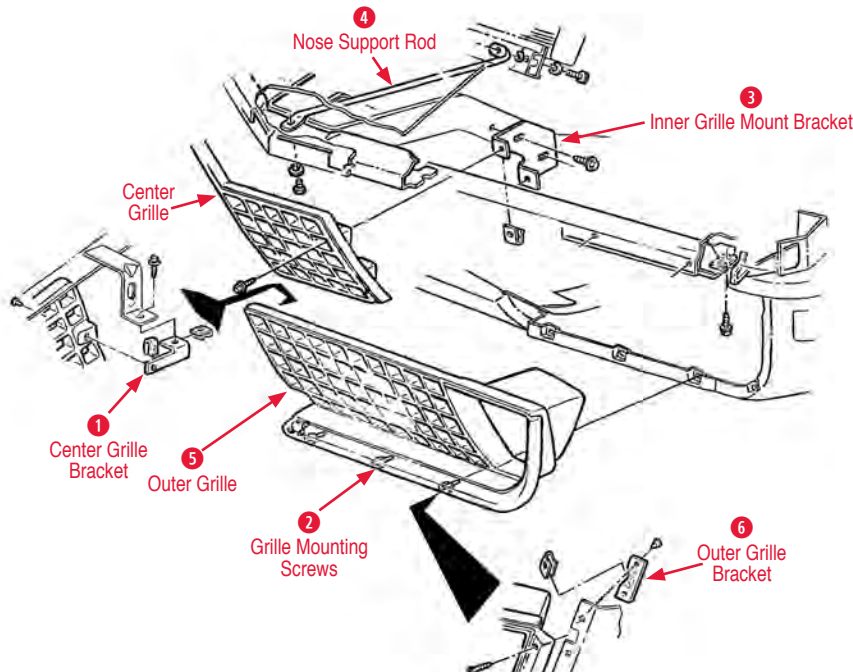

1970-1972 Grille

1 Center Grille Bracket

420076 70-72 RH Center Grille Bracket with Hardware $13.00

420077 70-72 LH Center Grille Bracket with Hardware..... $13.00

2 Grille Mounting Screws

170370-8959 70-74 Grille Mounting Screws (12 pcs) $6.00

3 Inner Grille Mount Bracket

420080 70-72 RH Inner Grille Mount Bracket $16.00

420081 70-72 LH Inner Grille Mount Bracket $16.00

4 Nose Support Rod

420075 68-72 Nose Support Rod $34.00

5 Outer Grille

420064 70-72 RH Outer Grille $800.00

420065 70-72 LH Outer Grille..... $800.00

420059 70 Outer Grille (pair)..... $1,500.00

6 Outer Grille Bracket

420079 70-72 Outer Grille Bracket (LH or RH)..... $20.00