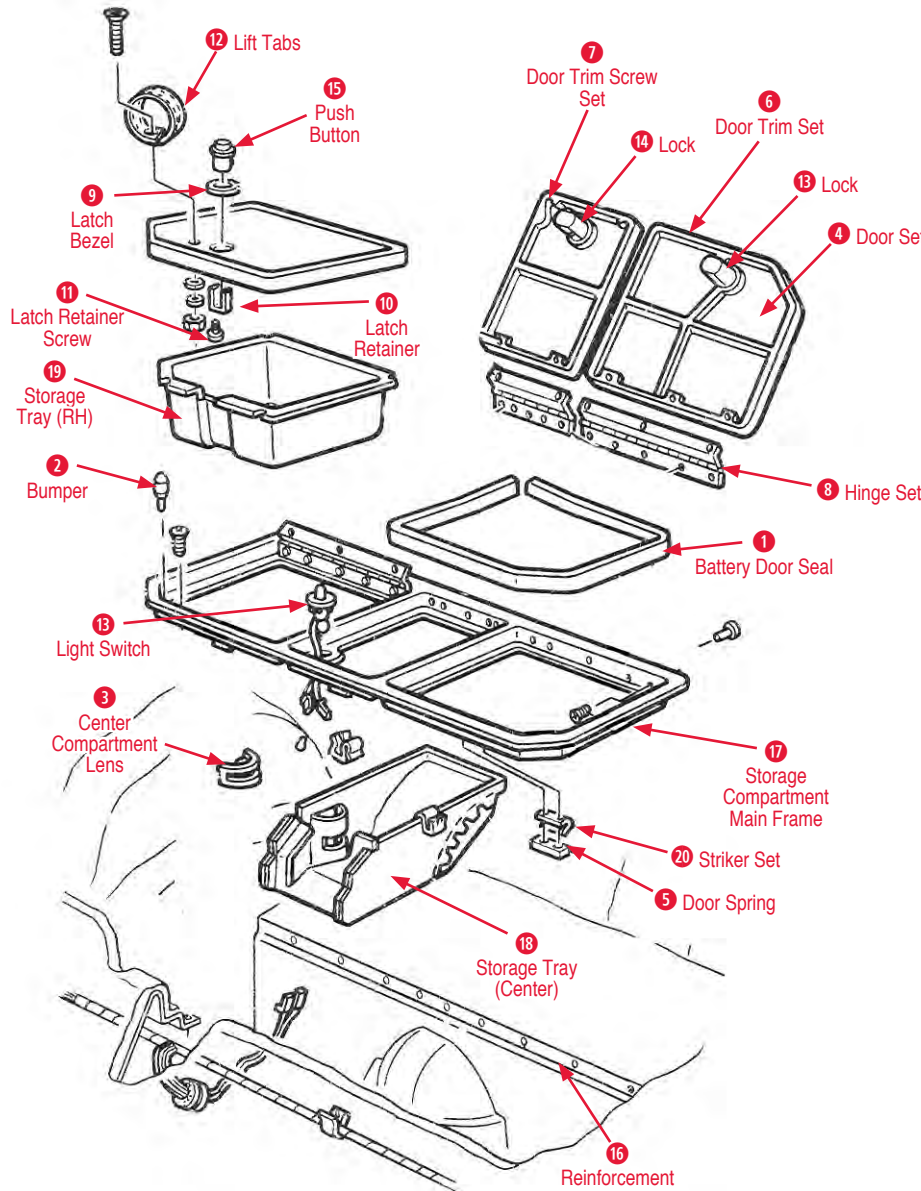

1968 - 1979 Early Rear Storage Compartment

- **3 Center Compartment Lens**
  290010 68-79 Center Storage Comp. Lens & Bezel $10.00
- **4 Door Set**
  290227 68-79E Comp. Fiberboard Doors (3 pcs)..... $40.00
  290228 73-79 Comp. Doors - Plastic (set of 3)..... $88.00
- **5 Door Spring**
  290437 68-78 Door Spring Kit (3 pcs)..... $10.00
- **6 Door Trim Set**
  290238 68-79E Comp. Door Trim Set (3 pcs) $25.00
- **7 Door Trim Screw Set**
  290226 68-79E Door Trim Screw Set (24 pcs) $4.00
  290350 79L-82 Trim Frame Screw Kit (17 pcs)..... $4.00
- **Floor Plug**
  290369 68-82 Rear Compartment Floor Plug $6.00
- **8 Hinge Set**
  290237 68-79 Storage Comp. Hinge Set (3 pcs) $30.00
- **9 Latch Bezel**
  290231 68-77 Latch Bezel - Unpainted (Set Of 3) ... $13.00
- **10 Latch Retainer**
  375066 68-82 Rear Comp. Latch Retainer (3 pcs) ... $13.00
- **11 Latch Retainer Screw**
  170832 68-82 Latch Retainer Screws (3 pcs) $3.75
- **12 Lift Tabs* (specify color - see pg. 1)**
  290229* 68-77 Rear Comp. Door Loop Set..... $15.00
  290230 77-79 Rear Comp. Lift Tabs Set (3 pcs)
  Paint to Match..... $16.00

- **Light Bulb**
  310166 68-76 Rear Comp. Center Tray Bulb $0.85
  310102 68-71 Rear Compartment Bulb $2.50
- **13 Light Switch**
  290235 68-76 Rear Compartment Light Switch $18.00
- **14 Lock**
  375064 68-77 Rear Compartment Lock & Key $25.00
- **15 Push Button**
  375067 68-82 Comp. Door Latch Push Button..... $40.00
- **16 Reinforcement**
  290708 68-75 Reinforcement for Door..... $30.00
- **17 Storage Compartment Main Frame**
  290223 68-79E Storage Comp. Main Frame $25.00
- **18 Storage Tray (Center)**
  290241 68-76 Rear Center Storage Tray Assby. $15.00
  290366 77-79 Rear Center Storage Tray $15.00
- **19 Storage Tray (RH)**
  290218 68-79E RH Rear Storage Tray 1st Design $45.00
- **20 Striker Set**
  Includes 3 Strikers with Retainers
  290234 68-79E Rear Comp. Striker Kit $16.00

Rear Compartment Fastener Kit

1. *Includes all screws, washers, nuts, and rivets for rear compartment assembly*
2. 170932 68-72 Rear Compartment Fastener Kit .. $16.00
   - 170933 73-77 Rear Compartment Fastener Kit .. $16.00

Complete Rear Compartment Assembly*
(specify carpet color - see pg. 1)

- 290639* 68-76 Compartment Assembly 80/20 ..... $200.00
- 290640* 70-79 Compartment Assembly Cut Pile $200.00

- **1 Battery Door Seal**
  290236 68-79 Storage Comp. Battery Door Seal..... $10.00
- **2 Bumper**
  290009 68-82 Rear Comp. Bumper Kit (6 pcs) $5.00