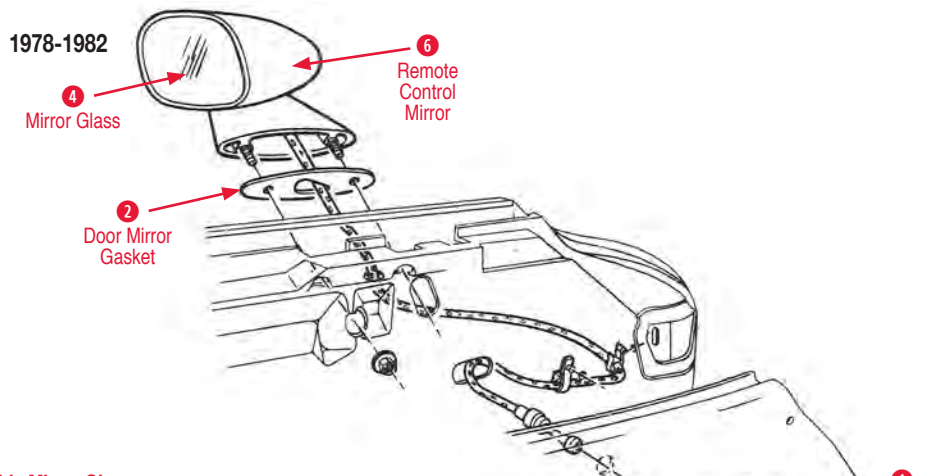

Outside Mirror

- **1 Bezel Screw**
  170436 78-82 Remote Mirror Bezel Screws (4 pcs) ... $3.50
- **2 Door Mirror Gasket**
  185049 68-82 Door Mirror Gasket (fits LH & RH)..... $2.00
  185050 77-82 Sport Mirror Door Mount Gasket $9.00
- **3 Door Mirror Mount**
  320033 68-77 LH Door Mirror Mount $10.00
  320032 68-77 RH Door Mirror Mount..... $10.00
- **Door Mirror Mount Kit**
  320041 68-77 LH Door Mirror Mount Kit $10.00
  320036 68-77 RH Door Mirror Mount Kit $14.00
- **4 Mirror Glass**
  320068 75-79 Outside Mirror Glass - Standard..... $12.00
- **5 Outside Mirror**
  320023 68-74 LH Outside Mirror (Small Head) $60.00
  320024 68-74 RH Outside Mirror (Small Head) $60.00
  320031 75-77 LH Outside Mirror (Large Head) $64.00
  320030 75-77 RH Outside Mirror (Large Head) $64.00

- **Outside Mirror Glass**
  320066 77-82 LH Sport Mirror Glass $12.00
  320067 77-82 RH Sport Mirror Glass..... $15.00
- **6 Remote Control Mirror**
  320039 77-82 LH Sport Door Mirror Remote Control $150.00
- **7 Remote Control Mirror Bezel**
  320043 77-82 Sport Door Mirror Bezel on Door $30.00
- **Remote Control Mirror Retainer**
  320052 77-82 Remote Control Mirror Retainer $8.00
- **8 Socket Head Screw**
  170334 53-79 Outside Mirror Socket Head Screw $3.00

- **Well Nut**
  900142 68-82 Mirror Well Nut..... $1.00