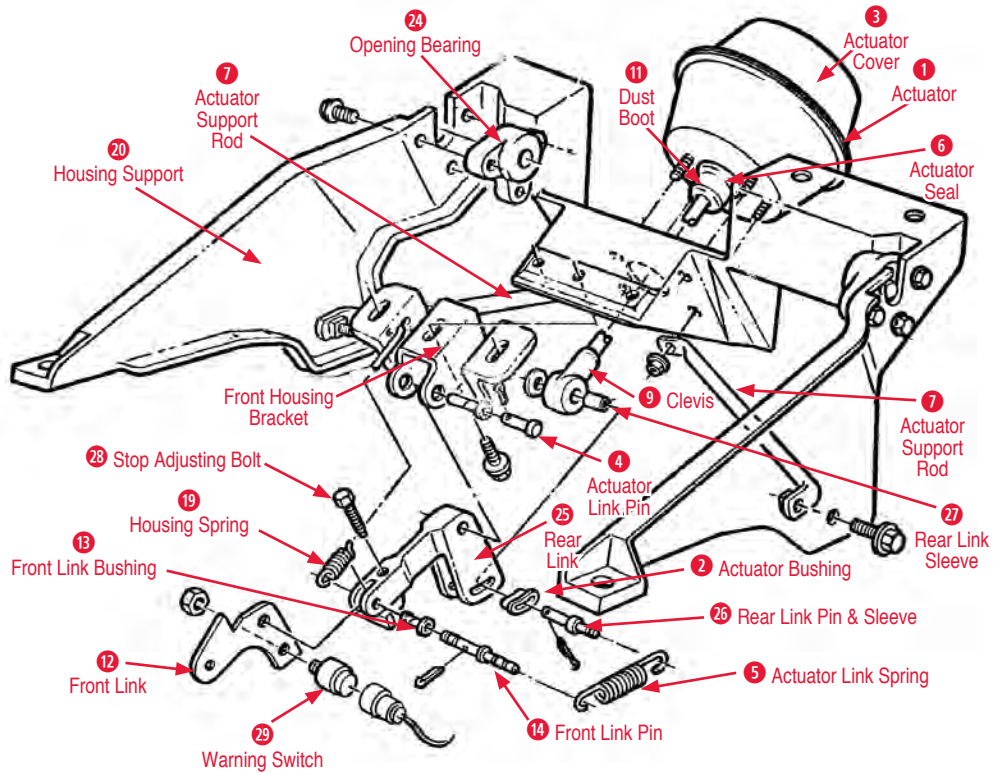

1 Actuator	240104 68-82 RH Headlight Door Actuator	$85.00
	240105 68-82 LH Headlight Door Actuator	$85.00
2 Actuator Bushing	240101 68-82 Actuator Bushing (Kidney Bean)	$3.00
3 Actuator Cover	240115 68-82 Actuator Covers - Chrome (pair)	$58.00
4 Actuator Link Pin	240111 68-82 Actuator Link Clevis Pin	$6.00
5 Actuator Link Spring	240098 68-82 Headlight Actuator Link Spring	$5.00
6 Actuator Seal	240106 68-82 Headlight Actuator Rod Seal	$10.00
	240116 68-82 Headlight Actuator Seal Retainer	$10.00
	240218 68-82 Headlight Actuator Seal Kit	$40.00
	<i>Incl. 2 seals, 2 retainers, and 2 dust boots</i>	
7 Actuator Support Rod	240109 68-82 LH Inboard Actuator Support Rod	$9.00
	240110 68-82 RH Inboard Actuator Support Rod	$9.00
	240107 68-82 LH Outboard Actuator Support Rod	$10.00
	240108 68-82 RH Outboard Actuator Support Rod	$10.00
8 Bearing	240084 68-82 Opening Bearing w/Retainer Bolt	$12.00
	240088 68-82 Headlight Bearing Control Stop	$6.00
9 Clevis	240113 68-82 Headlight Actuator Link Clevis	$13.00
10 Collar Spacer Screw	240081 63-82 HL End Collar Spacer Screw (each)	$0.25
11 Dust Boot	240160 68-82 Headlight Actuator Dust Boot	$10.00
12 Front Link	240009 68-82 Headlight Front Housing Link	$12.00
13 Front Link Bushing	240094 68-82 Actuator Link Bushing (Front or Rear)	$2.00
14 Front Link Pin	240096 68-82 Housing Actuator Front Link Pin	$13.00
15 Headlight Door	240147 68-82 LH Headlight Door	$259.00
	240148 68-82 RH Headlight Door	$259.00
	240135 68-82 Headlight Door Rebuild Kit	$50.00
16 Headlight Shield	240146 68-69E Headlight Shield Behind Grille (pair)	$40.00
	240193 69L-72 Headlight Shield Behind Grille	$40.00
17 Headlight Shield Screw	170890 68-72 HL Shield Screw & Nut Kit (12 pcs)	$4.00
18 Headlight Support Bolt	170816 68-82 Headlight Support Bolt Kit (10 pcs)	$7.00
19 Housing Spring	240099 68-82 Headlight Housing Spring	$5.00
20 Housing Support	240137 68-74 LH Headlight Housing Support	$240.00
	240138 68-74 RH Headlight Housing Support	$240.00
	240139 75-82 LH Headlight Housing Support	$200.00
	240140 75-82 RH Headlight Housing Support	$200.00
21 Link Bushing	240095 68-82 Headlight Link Bushing	$2.00
	240225 68-82 Headlight Bushing Rebuild Kit (12 pcs) 1 kit per car	$20.00
22 Link Pivot Bolt	170575 68-82 Headlight Link Pivot Bolt	$5.00
23 Lock Collar	240007 68-82 Headlight Shaft Lock Collar	$5.00
24 Opening Bearing	240084 68-82 HL Housing Actuator Rear Link Pin	$6.00
	240112 68-82 Headlight Actuator Rear Link Sleeve	$2.00
25 Rear Link	240102 68-82 Headlight Housing Rear Link	$15.00
26 Rear Link Pin & Sleeve	240100 68-82 HL Housing Actuator Rear Link Pin	$6.00
	240049 68-79 Headlight Stop Adjusting Bolt (pair)	$5.00
27 Rear Link Sleeve	240112 68-82 Actuator Rear Link Sleeve	$2.00
28 Stop Adjusting Bolt	240141 68-82 Large Adjusting Bolt	$11.00
29 Warning Switch	370024 69-77 HeadLight Open Warning Switch & Warning Switch (in fender)	$30.00

25 Rear Link	240102 68-82 Headlight Housing Rear Link	$15.00
26 Rear Link Pin & Sleeve	240100 68-82 HL Housing Actuator Rear Link Pin	$6.00
	240112 68-82 Headlight Actuator Rear Link Sleeve	$2.00
27 Rear Link Sleeve	240112 68-82 Actuator Rear Link Sleeve	$2.00
28 Stop Adjusting Bolt	240141 68-82 Large Adjusting Bolt	$11.00
	240049 68-79 Headlight Stop Adjusting Bolt (pair)	$5.00
29 Warning Switch	370024 69-77 HeadLight Open Warning Switch & Warning Switch (in fender)	$30.00