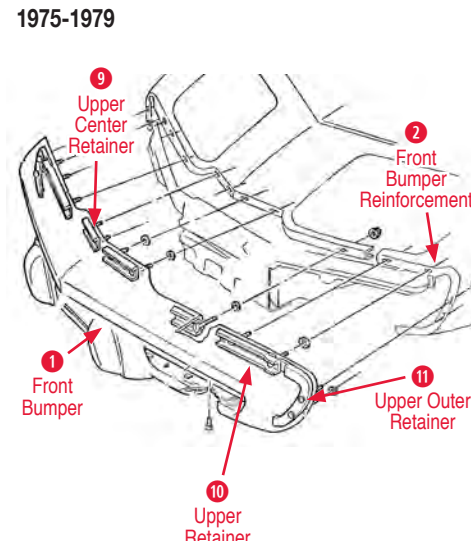

1973-79 Front Bumper