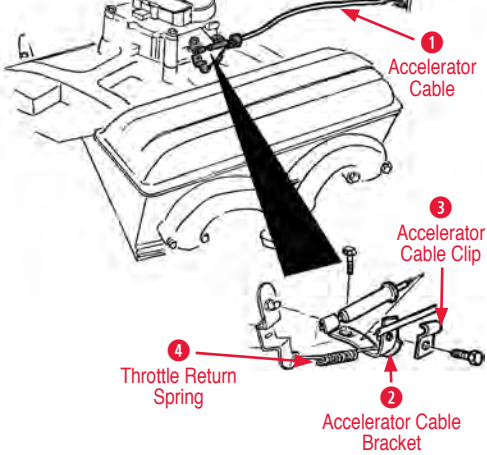

1968-1973

1 Accelerator Cable

410080 68-73 Accelerator Cable 3x2 \$30.00
 410081 74 Accelerator Cable \$41.00
 410082 75-81 Accelerator Cable \$31.00

2 Accelerator Cable Bracket

410087 68-69 Throttle Cable Bracket 3x2 \$29.00
 410088 68-72 Accelerator Cable Bracket - High Perf with Holley Carburetor..... \$29.00
 410089 68-73 Accelerator Cable Bracket - w/o High Perf with Q-Jet Carburetor..... \$29.00