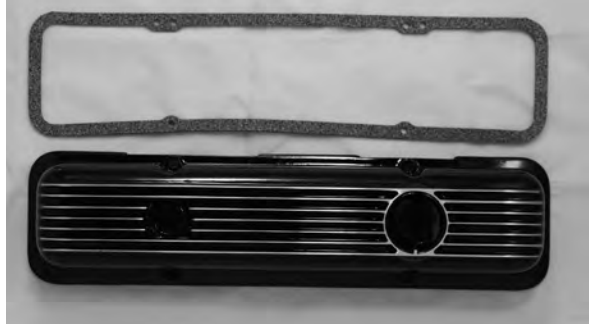

Valve Covers

140006	69-77	Aluminum Valve Covers (pair).....	$250.00
140010	78-82	Aluminum Valve Covers (pair).....	$300.00
140036	69-82	Aluminum Valve Covers (pair) Orange, Small Block LT1	$300.00
140107	65-74	Chrome Valve Covers (pair)	$40.00
140375	60-82	Valve Covers with Flags (pair).....	$200.00
140376	65-74	Valve Covers with Flags (pair) Big Block without Power Brakes.....	$265.00

140377	65-74	Valve Covers with Flags (pair) Big Block.....	$265.00
140238	67-71	Chrome Valve Covers - Big Block with Power Brakes	$120.00
140239	67-71	Chrome Valve Covers - Big Block without Power Brakes (with temp wire clip).....	$40.00
140418	67-74	Valve Covers -orange (pair) Big Block.....	$100.00
140429	65-74	Big Block Valve Covers - Short Finned with Corvette Script	$300.00
140430	65-74	Big Block Valve Covers - Tall Finned with Corvette Script	$300.00
140432	68-86	Chrome Valve Covers - Small Block pair with grommets	$40.00
140437	65-74	Big Block Valve Covers - Tall Finned with Chevrolet Script	$500.00
140438	69-82	Chrome Valve Covers - with gaskets without emblem	$300.00

Valve Cover Bolts

170466	64-82	Aluminum Valve Cover Bolt Kit (M) Headmark (8 bolts)	$8.00
170469	66-81	Valve Cover Bolt Reinforcement Kit Small Block (8 pcs) Not High Perf	$7.00
170470	65-74	BB Valve Cover Bolt Reinf Kit.....	$12.00
170471	67-74	BB Valve Cover Bolts (RBW) 14 pcs ..	$14.00
170472	68-82	Steel Valve Cover Bolts (RBW) 8 pcs ..	$8.00
170496	67-74	BB Valve Cover Bolts (TR) (14 Pcs) ...	$8.00

Oil Filler Cap

140039	68-81	Chrome Twist-in Oil Filler Cap (350) ..	$20.00

Valve Cover Decals

120119	66-68	327/300 HP Engine Code HE Manual ..	$3.00
120121	66-68	327/300 HP Engine Code HO Auto	$3.00
120123	66-68	327 L79 Engine Code HT	$3.00
120125	66-68	327/350 HP Engine Code HP	$3.00
120127	66-68	427 L36 Engine Code IL	$3.00
120128	66-68	427/390 HP Engine Code IM.....	$3.00
120129	66-68	427/390 HP Engine Code IQ.....	$3.00
120139	67-68	427/435 HP Engine Code IU	$3.00
120141	67-68	427/430 HP Engine Code IT.....	$3.00
120143	68-68	427/400 HP Engine Code IO	$3.00
120145	69	350/300 HP Engine Code HY	$3.00

120146	69	350/300 HP Engine Code HZ	$3.00
120147	69	350/350 HP Engine Code HW	$3.00
120148	69	350/350 HP Engine Code HX	$3.00
120149	69	427/390 HP Engine Code LM.....	$3.00
120150	69	427/390 HP Engine Code LL.....	$3.00
120151	69	427/400 HP Engine Code LQ.....	$3.00
120152	69	427/400 HP Engine Code LN	$3.00
120153	69	427/430 HP Engine Code LO	$3.00
120154	69	427/435 HP Engine Code LR	$3.00
120155	69	427/435 HP Engine Code LX	$3.00
120156	69	427/435 HP Engine Code LP	$3.00
120157	69	427/435 HP Engine Code LW	$3.00
120158	69	427/435 HP Engine Code LT	$3.00
120159	69	427/390 HP Engine Code MH.....	$3.00
120160	69	427/390 HP Engine Code MI.....	$3.00
120161	69	427/400 HP Engine Code MJ.....	$3.00
120334	69-82	Aluminum Valve Cover Decal (Circle with Crossed Flag).....	$15.00

Valve Cover Gasket

185013	56-85	SB Valve Cover Gasket (cork pair)	$10.00
185014	65-74	BB Valve Cover Gasket (pair)	$18.00
185038	65-74	BB Valve Cover Gasket (pair)	$20.00

PCV Grommet

560008	69-84	PCV Grommet (Alum Valve Cover)	$3.00