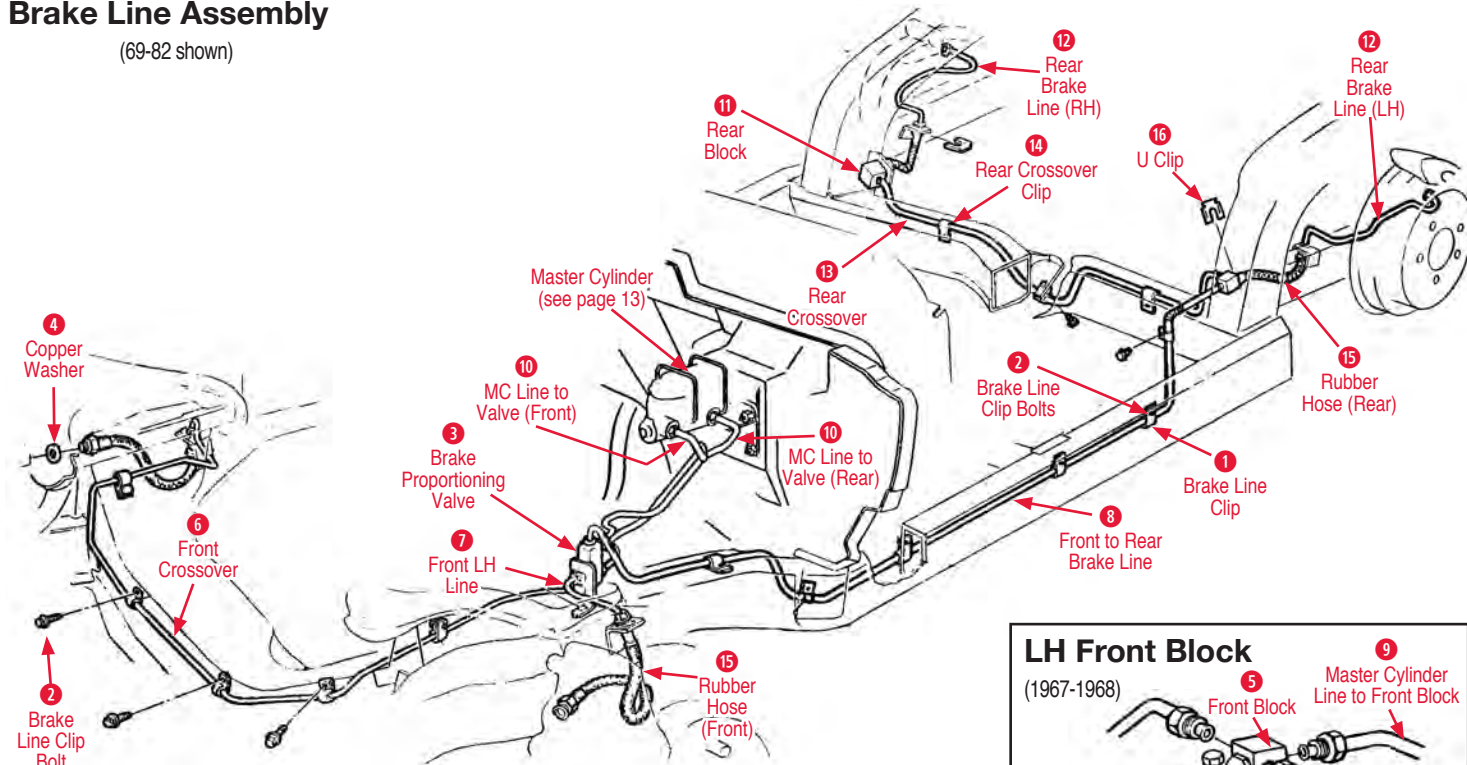

Brake Line Assembly

(69-82 shown)

1 Brake Line Clip	
500280 63-68 Brake Line Clip (Green)	$5.00
500153 68only Brake & Fuel Line Clip Set (20 pcs)	
Small Block L79 350HP, L36 390HP	$20.00
500151 68only Brake & Fuel Line Clip Set (20 pcs)	
Big Block L68 400HP, L71 435HP, L89 435HP, L88	$20.00
500154 69-70 Brake & Fuel Line Clip Set (22 pcs)	
w/o LH Return Line Base Engine L46 350	$23.00
500155 69-70 Brake & Fuel Line Clip Set (22 pcs)	
w/o LH Return Line L68 400HP, L88 430HP... ..	$23.00
500149 70-73 Brake & Fuel Line Clip Set Small Block	
Base Engines, L46 350HP, LS5 390, 365	$20.00
500156 70-72 Brake & Gas Line Clip Set (28 pcs)	
with LH Return Line LS7 465HP, LT1 370	$20.00
500157 74-82 Brake & Fuel Line Clip Set (28 pcs)	
All Engines	$28.00
2 Brake Line Clip Bolts	
500285 65-68 Brake Line Clip Bolts (E Headmark)	$1.00
170988 69-82 Brake Line Clip Bolts (14 pcs)	$12.00
Brake Line Support Bracket	
400159 63-82 LH Brake Line Support Bracket	$10.00
400160 63-82 RH Brake Line Support Bracket	$10.00
3 Brake Proportioning Valve	
500346 67-68 Proportioning Valve (New).....	$108.00
500347 69-69 Proportioning Valve Rebuilt (w/exch) .	$92.00
500452 69 Brake Proportioning Valve New	$119.00
500297 66-69 J56 Brake Valve Rebuild Kit	$59.00
500348 70-73 Proportioning Valve Rebuilt (w/exch) .	$96.00
500349 74-77 Proportioning Valve Rebuilt (w/exch) .	$96.00
500455 78-82 Brake Proportioning Valve New	$100.00
Brake Proportioning Valve Bracket	
500293 67-68 Proportioning Valve Bracket -	
Regular Master Cylinder	$29.00
500292 67-68 Proportioning Valve Bracket -	
J56 Master Cylinder	$65.00
4 Copper Washer	
500135 56-82 Brake Hose Copper Washer	$2.00
5 Front Brake Block	
500170 65-68 LH Front Brake Block (1/4 inch)	$22.00
Power Brake Conversion Kit	
500210 65-66 Power Brake Conversion Kit....	$1,400.00