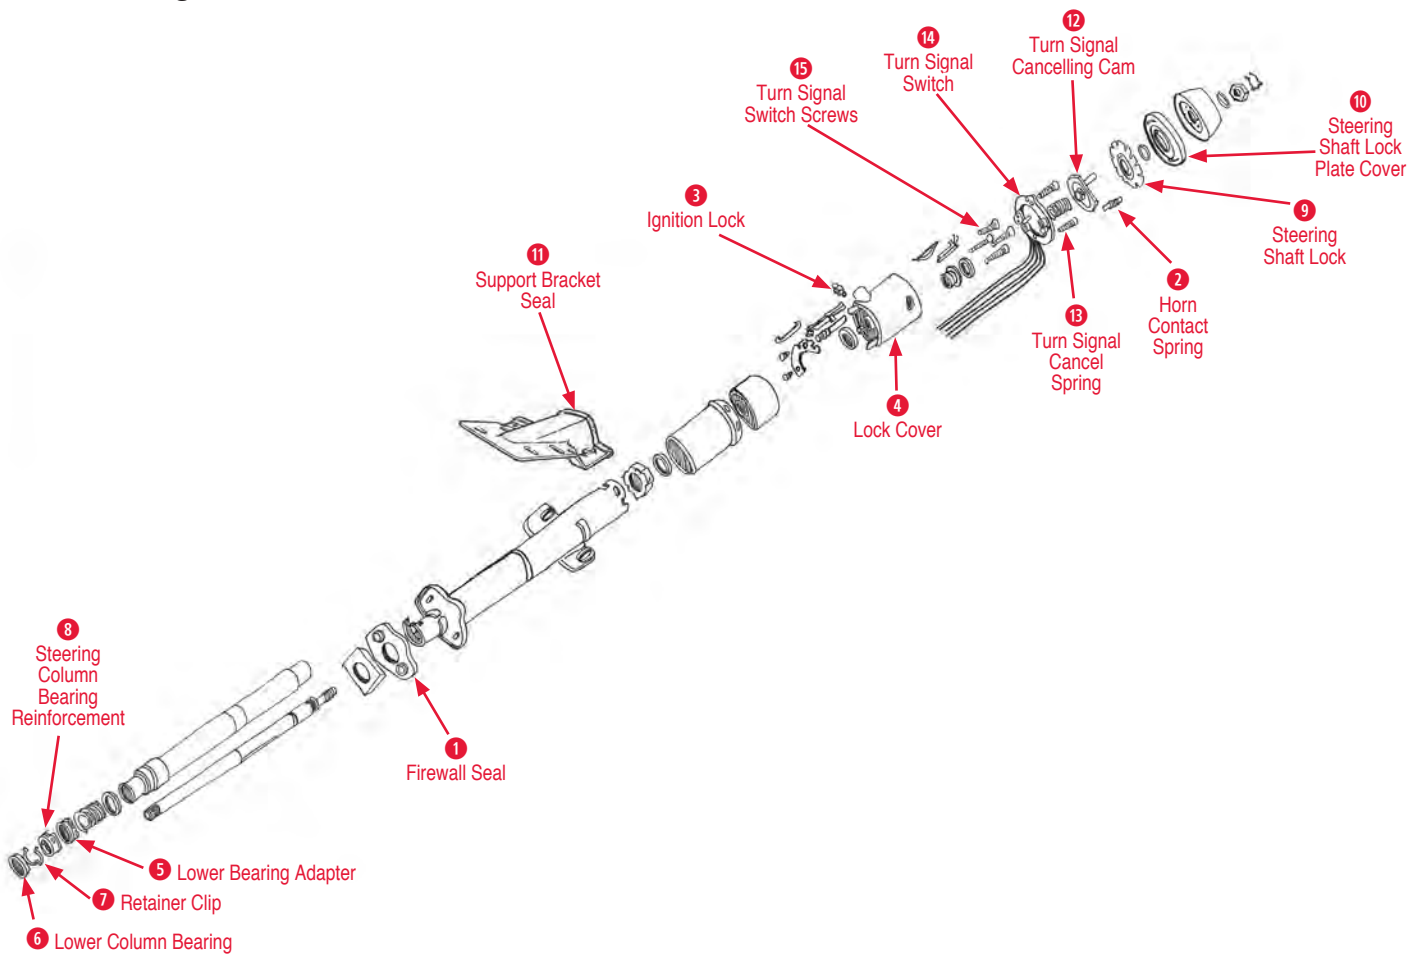

Standard Steering Column

Frame
Suspension
Brakes
Steering
Engine
Fuel System
Cooling Sys
Transmission
Electrical
Heat/AC
Exhaust
Body
Interior
Misc.
Index
Order Form

Actuator Rod	350215 69-76 Steering Column Rack & Rod	$20.00	4 Lock Cover	350173 77-82 Lock Cover (Replacement).....	$75.00	Steering Shaft Flange	350173 67-82 Steering Shaft Flange	$50.00	
Centering Sphere	350232 69-76 Strg Col Shaft Centering Sphere.....	$13.00	5 Lower Bearing Adapter	350198 68-82 Lower Bearing Adapter (plastic)	$14.00	9 Steering Shaft Lock	350169 69-89 Steering Column Shaft Lock w/T&T...	$43.00	
Dimmer Switch Rod Actuator	370013 77-82 Dimmer Switch Rod Actuator	$23.00	6 Lower Column Bearing	350142 67-68 Lower Steering Column Bearing	$49.00	10 Steering Shaft Lock Plate Cover	440400 76-78 Steering Shaft Lock Plate Cover		
1 Firewall Seal	185286 68 Steering Column Firewall Seal	$6.00	350097 69-82 Lower Steering Column Bearing	$36.00	76-77 All, 78 w/o Telescoping.....	$12.00	11 Support Bracket Seal	185054 68-71 Dash / Column Support Bracket Seal	$13.00
	185287 69-76 Steering Column Firewall Seal	$6.00	Lower Column Cover* (specify color - see pg. 1)	290055* 69-77 Lower Steering Column Cover	$75.00	Turn Signal Wiring Adapter	490687 69-79 Turn Signal Wiring Adapter		
Firewall Seal (outer)	185342 69-75 Column Outer Firewall Seal (pair)	$4.00	290052* 78-81 Lower Steering Column Cover	$80.00	(male to female).....	$19.00	12 Turn Signal Cancelling Cam	350056 67-68 Cancelling Cam non T&T.....	$32.00
Flange	350234 69-82 Lower Column Flange (refurbished)...	$20.00	Rack & Bearing Kit	350008 78-96 Rack & Bearing Kit (7pcs).....	$65.00	13 Turn Signal Cancel Spring	350066 69-76 Cancelling Cam non T&T.....	$13.00	
Horn Contact Retainer	350136 69-86 Horn Contact Retainer	$10.00	7 Retainer Clip	350166 65-82 Steering Column Retainer Clip	$8.00	350189 69-82 LH Turn Signal Cancel Spring	$1.40		
2 Horn Contact Spring	350110 67-82 Horn Contact Spring Kit	$6.00	8 Steering Column Bearing Reinforcement	350197 68-72 Column Bearing Reinforcement	$10.00	350229 69-82 RH Turn Signal Cancel Spring	$1.40		
3 Ignition Lock	375058 68 Ignition Cylinder with Keys (correct)...	$32.00	Steering Column Covers	350031 68 Lower Column Cover (2 pcs).....	$80.00	Turn Signal Cover	350143 77-82 Steering Column Turn Signal Cover ..	$21.00	
	375157 69-78 Ignition Cylinder with Keys (correct)...	$32.00	350032 68 Upper Column Cover (2 pcs).....	$50.00	14 Turn Signal Switch	350058 67-68 Turn Signal Switch	$75.00		
	375160 79-85 Ignition Cylinder with Keys (correct) ..	$29.00	290279 69-77 Lower Column Cover (unpainted)	$57.00	370248 69-76 Turn Signal Switch w/o T&T	$48.00			
	375059 69-77 Ignition Lock with Keys.....	$13.00	Steering Column Lock Cable	340017 69-76 Strg Col Lock Cable (4 spd) Correct ..	$40.00	370114 69-79 Turn Signal Switch except T&T	$45.00		
Ignition Release Lever	350167 78-82 Ignition Release Lever	$19.00	340309 69-76 Strg Col Lock Cable (auto) Correct....	$40.00	15 Turn Signal Switch Screws	170788 68-82 Turn Signal Switch Mntg Screws.....	$1.50		
Ignition Switch	370009 68 Ignition Switch	$34.00	340014 69-76 Steering Column Lock Cable (4 spd) ..	$14.00	Upper Column Bearing	350085 67-68 Upper Steering Column Bearing	$25.00		
	370010 69-78 Ignition Switch w/o Tilt & Tele.....	$20.00	340069 69-76 Strg Col. Lock Cable to Trans (auto) ..	$14.00	Upper Column Spring	350233 69-86 Upper Steering Column Spring	$8.00		
Ignition Switch Bezel	110014 68 Ignition Switch Bezel	$30.00	Steering Column Lock Cable Brackets	350186 69-73 Strg. Lock Cable Rear Bracket.....	$9.00	Upper Seal	185350 70-82 Steering Column Upper Seal.....	$50.00	
Ignition Switch Gear	370004 68-79 Ign Switch Gear w/o Tilt & Tele	$12.00	350187 69-75 Strg. Lock Cable Front Bracket	$9.00					
Ignition Switch Nut	110138 68 Ignition Switch Nut (black)	$23.00	Steering Coupler	350141 57-82 Steering Coupler Kit.....	$15.00				
				350127 65-82 Steering Coupler Bolt.....	$5.00				
				350128 67-69 Steering Coupler w/o power	$75.00				
				350129 69-81 Coupler w/Flange (reproduction).....	$54.00