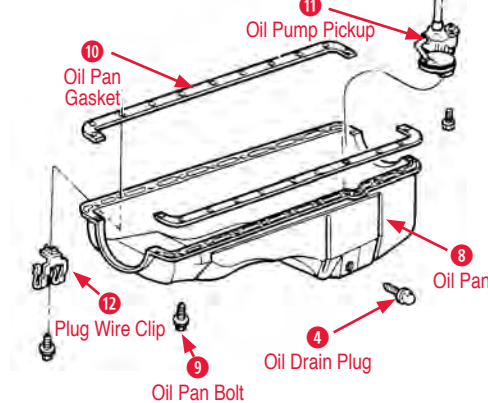

Oil Pan

10 Oil Pan Gasket

185016 65-74 Gasket Set for Oil Pan 427/454..... $25.00

185015 56-82 Small Block Oil Pan Gasket Set..... $27.00

Oil Pan Reinforcement

140417 65-74 Oil Pan Reinforcement Kit (BB)..... $20.00

11 Oil Pump Pickup

140268 63-82 Oil Pump Pickup Screen..... $29.00

140426 63-85 Oil Pump Pickup w/Screen $16.00

140061 65-74 Oil Pump Pickup w/Screen

(396/427/454) $19.00

Oil Sending Unit

220074 73-81 Oil Sending Unit $95.00

220075 82 Oil Sending Unit $80.00

12 Plug Wire Clip

270024 56-82 Plug Wire Clip on Oil Pan (2 req'd)..... $4.00