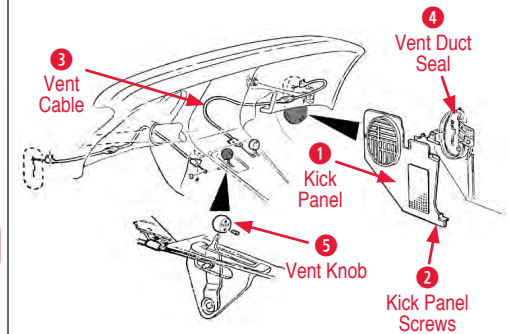

Kick Panels & Vents
(1968-1976 shown)

1. **1 Kick Panel (dye to match)**
   280777 68-77 LH Kick Panel..... $45.00
   280778 67-77 RH Kick Panel $45.00
   280334 78-82 LH Kick Panel (unpainted) $45.00
   280333 78-82 RH Kick Panel (unpainted) $45.00
2. **2 Kick Panel Screw Kit**
   170430 68-82 Kick Panel Screws (2 pcs)..... $2.50
3. **3 Vent Cable**
   250168 68-76 Vent Cable (without AC) $25.00
4. **4 Vent Duct Seal**
   185345 68-77 Fresh Air Vent Duct Seal (pair)..... $4.00
5. **5 Vent Knob**
   800123 68E Vent Knob - pair (w/o AC) $23.00
   800105 68L Chrome Knob - pair (w/o AC) $25.00
   250317 69-71 Chrome Vent Knob (each)..... $8.00
   800124 69-70 Vent Knob (w/o AC)
   (Black Smooth Finish)..... $10.00
   800106 71-76 Black Vent Knob - pair (w/o AC)..... $5.00
   250318 68-77 Black Vent Knob (pair) $3.50

Vent Ball

1. 110139 68-77 Air Vent Outlet Ball..... $17.00
2. **Vent Ball Felt Seal**
   185008 68-77 Vent Ball Felt Seals (4 pcs)..... $7.00