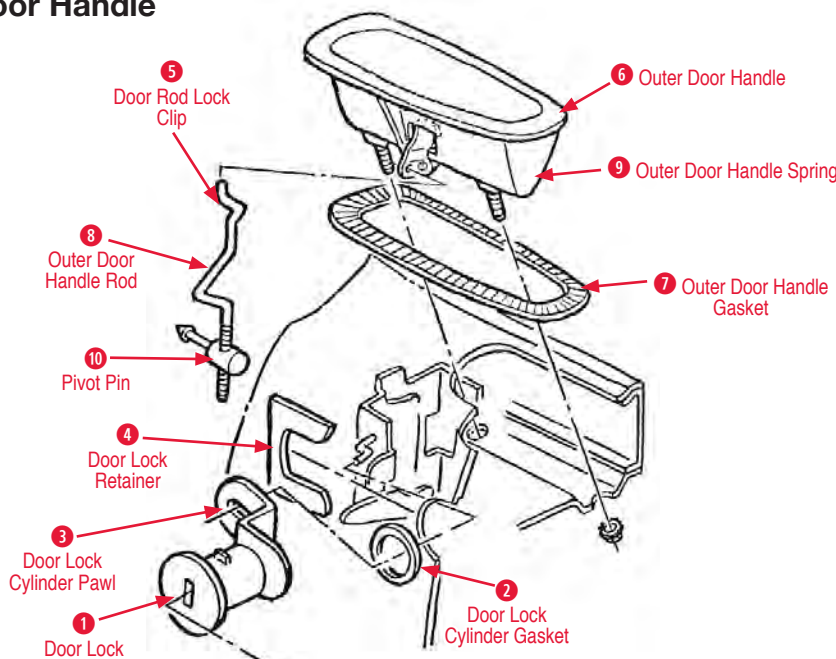

Outer Door Handle

- **1 Door Lock**
  375112 67-84 Door Lock Cylinder Kit $30.00
  375060 69-77 Door Lock pair (w/keys & hardware) .. $20.00
  375061 78-79 Door Lock pair (w/keys & hardware) .. $41.00
  375062 80-82 Door Lock pair (with keys) $50.00
- **2 Door Lock Cylinder Gasket**
  185059 56-82 Door Lock Cylinder Gasket..... $1.00
- **3 Door Lock Cylinder Pawl**
  375109 69-82 LH Door Lock Cylinder Pawl..... $4.00
  375110 69-82 RH Door Lock Cylinder Pawl..... $4.00
  375131 67-82 Door Lock Pawl Retainer $2.00
- **Door Lock Cover**
  375130 56-68 Chrome Door Lock Outer Cover $3.00
  375054 56-82 Door/Trunk Lock Bezel Gasket (pair) . $30.00

- **Door Lock Cylinder Spring**
  130459 82-09 Door Lock Cylinder Spring..... $4.00
- **4 Door Lock Retainer**
  375063 68-82 Door Lock Cylinder Retainer..... $5.00
  375115 77-82 LH Door Lock Retainer & Switch..... $54.00
  375116 77-82 RH Door Lock Retainer & Switch $52.00
- **5 Door Rod Lock Clip**
  130239 69-82 Door Lock Rod Clip..... $2.00
- **Lock Cylinder Rod**
  130283 68 LH Door Lock Cylinder Rod..... $9.00
  130284 68 RH Door Lock Cylinder Rod $9.00
- **6 Outer Door Handle**
  130115 68 Outer Door Handles (pair)..... $75.00
  130138 68 RH Outer Door Handle $90.00
  130139 68 LH Outer Door Handle $90.00
  130141 69-82 LH Outer Door Handle $40.00
  130142 69-82 RH Outer Door Handle $40.00
- **7 Outer Door Handle Gasket**
  185010 69-82 Outer Door Handle Gasket (pair) $5.00
- **8 Outer Door Handle Rod**
  130145 69-82 LH Outer Dr Handle Rod & Clevis..... $17.00
  130146 69-82 RH Outer Dr Handle Rod & Clevis $17.00
- **9 Outer Door Handle Spring**
  130143 69-82 Door Handle Flapper Spring..... $7.00
  130204 69-82 Outer Door Handle Spring $6.00
- **10 Pivot Pin**
  130131 69-81 Door Handle Rod Clevis (Pivot Pin) $5.00
- **Push Button Bezel**
  130140 68 Door Push Button Bezel $35.00

Locks & Keys