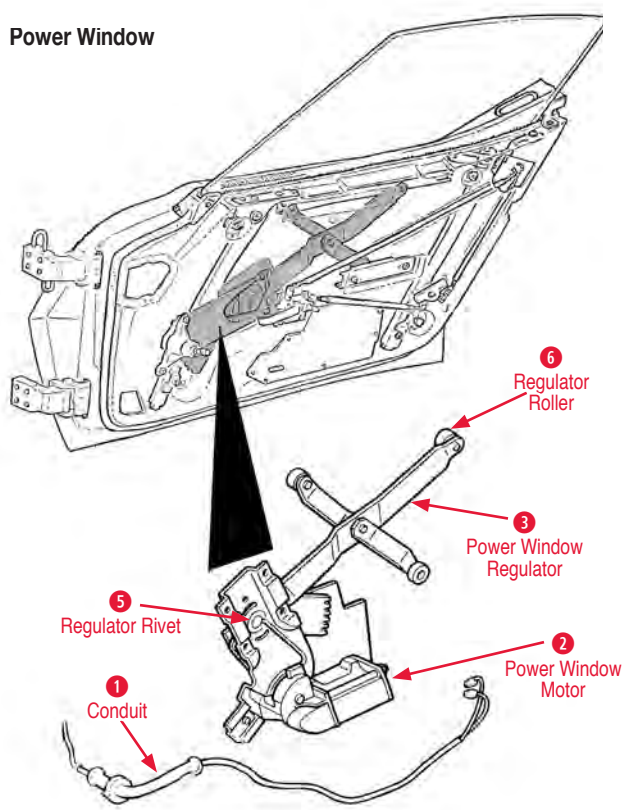

Power Window

- **1 Conduit**
  130181 68-81E Power Window Wire Conduit $18.00
- **2 Power Window Motor**
  130122 56-82 RH Power Window Motor $100.00
  130123 56-82 LH Power Window Motor $100.00

- **3 Power Window Regulator**
  130175 68-82 LH Power Regulator (w/o motor)..... $195.00
  130176 68-82 RH Power Regulator (w/o motor)..... $195.00
  130177 68-82 Power Window Regulator Repair Kit.. $30.00
- **4 Regulator Gear**
  130253 68-82 Window Regulator Gear Kit..... $32.00
  130262 68-79 Manual Window Regulator Gear $35.00
- **5 Regulator Rivet**
  130178 68-82 Power Window Regulator Rivet $10.00
- **6 Regulator Roller**
  130243 68-82 Window Regulator Rollers (6 pcs)..... $30.00
  130071 68-82 Window Regulator Roller (each) $5.00
- **7 Shaft**
  130046 68-80 Manual Regulator Handle Shaft $12.00

- **8 Vinyl Spacer**
  290085 68-77 Window Crank Vinyl Spacer $18.00
- **9 Washer**
  290071 56-77 Window Crank Plastic Washer $2.50
- **Window Crank Bushing**
  290084 68-79 Window Crank Bushing $12.00
- **Window Crank Clip**
  290073 56-82 Window Crank Clip (also Lock Knob Clip) $0.25
- **10 Window Crank Handle**
  290068 67-82 Crank Handle w/Clear Knob $12.00
  290240 67-82 Crank Handle w/Black Knob $12.00
- **11 Window Crank Knob* (specify color - see pg. 1)**
  290072 67-82 Window Crank Knob (clear)..... $4.00
  290081* 67-79 Window Crank Knob $10.00
- **Window Guide Stop**
  130245 68-82 Window Guide Stop $7.00

Power Window & Door Lock Wiring