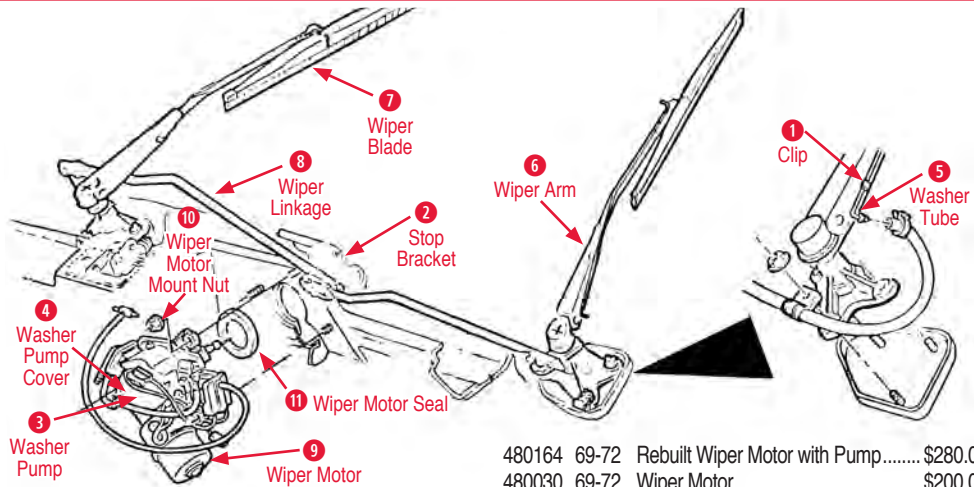

Wiper Assembly (1968-1974 Early shown)

1 Clip	480141 69-73 LH Washer Nozzle Tube Clip Kit.....	$13.00
	480142 69-73 RH Washer Nozzle Tube Clip Kit.....	$13.00
	480173 74-82 LH Washer Nozzle Clip Kit.....	$13.00
	480174 74-82 RH Washer Nozzle Clip Kit.....	$13.00

2 Stop Bracket	480183 68-73 Wiper Arm Stop Bracket Kit (bracket, cushion, screws).....	$8.00

Washer Nozzle	480167 68 Washer Nozzle (pair).....	$50.00

3 Washer Pump	480151 68-69 Washer Pump 3 Port Orig. Dup.....	$150.00
	480154 69 Washer Anti-Drip Valve for Headlight Squirters (correct).....	$206.00
	480155 69 Washer Pump with Anti-Drip Valve for Headlight Squirters (correct).....	$299.00
	480082 69-74 Washer Pump Rebuild Kit.....	$12.00
	480150 70-71 Washer Pump 5 Port Orig. Dup.....	$179.00
	480084 72-74 Washer Pump Original Duplicate.....	$16.00
	480085 75-82 Washer Pump.....	$30.00

4 Washer Pump Cover	480149 68-74 Washer Pump Cover.....	$18.00

5 Washer Tube	480108 69-74E RH Washer Tube/Nozzle.....	$25.00
	480109 69-74E LH Washer Tube/Nozzle.....	$25.00

6 Wiper Arm	480169 68 Wiper Arms (pair).....	$135.00
	480170 69-74E Wiper Arms (pair).....	$150.00
	480038 74L-82 Wiper Arms (pair).....	$135.00

7 Wiper Blade	480204 56-00 Wiper Blade Refil 16 inch - SS (pair)..	$40.00
	480205 56-00 Wiper Blade Refil 16 in black - SS (pr)	$40.00
	480014 67-72 Wiper Blades (polished).....	$21.00
	480171 68-76 Wiper Blade (correct dull silver).....	$24.00
	480028 68-82 Wiper Blade.....	$18.00

8 Wiper Linkage includes 2 bushings, 2 screws & 2 nuts	480168 65-87 Wiper Linkage Repair Kit.....	$7.00

9 Wiper Motor	480196 68 Wiper Motor with Pump (3 port).....	$280.00
	480029 68 Rebuilt Wiper Motor without Pump..	$200.00
	480176 69E Wiper Motor with 5 Port Pump.....	$300.00
	480175 69-70 Rebuilt Wiper Motor w/Pump.....	$280.00

480164 69-72 Rebuilt Wiper Motor with Pump.....	$280.00
480030 69-72 Wiper Motor.....	$200.00
480178 73 Rebuilt Wiper Motor with Pump.....	$280.00
480177 74-82 Rebuilt Wiper Motor with Pump.....	$280.00

Wiper Motor Cover	480032 75-82 Wiper Motor Cover with Switch.....	$18.00

10 Wiper Motor Mount Nut	170869 68-78 Wiper Motor Mount Nut Kit.....	$1.00

Wiper Motor Mount Grommet	480197 63-82 Wiper Motor Mount Grommet.....	$6.00

11 Wiper Motor Seal	185111 63-82 Wiper Motor Firewall Seal.....	$4.00
	500017 63-84 Wiper Motor Transmission Seal.....	$8.00

8 Actuator Rod Nut	480042 68E Wiper Door Actuator Rod Nut.....	$16.00
	480035 68L-69E Wiper Door Actuator Rod Nut.....	$16.00
	480043 69L-72 Wiper Door Actuator Rod Nut.....	$11.00

9 Actuator Rod Seal	480052 68-72 Wiper Door Actuator Rod Seal.....	$13.00

10 Bumper (2 stops, 2 screws)	480190 68-72 Wiper Door Bumper Kit.....	$7.00

11 L Bracket	480185 68-72 L Bracket for Wiper Door Switch.....	$12.00

12 Reinforcement	480189 68-72 Wiper Door Linkage Reinforcement.....	$6.00

13 Rod Grommet	560057 68-72 Limit Switch Rod Grommet.....	$5.00

14 Switch Bracket	480187 68-72 Wiper Door Switch Bracket.....	$11.00

15 Wiper Can Mounting Bracket	480160 68-69 Wiper Can Mounting Bracket.....	$24.00

16 Wiper Door	480069 73-82 Wiper Compartment Cover.....	$50.00

17 Wiper Door Actuator	480046 68 Wiper Door Actuator.....	$143.00
	480096 69E Wiper Door Actuator.....	$135.00
	480048 69L-71E Wiper Dr Actuator straight tube.....	$120.00
	480049 71L-72 Wiper Door Actuator Curved Tube..	$120.00

Wiper Door Actuator Rivet	480191 68-72 Wiper Door Actuator Rivet.....	$3.00

Wiper Door Control Solenoid	480172 68-72 Wiper Door Control Solenoid.....	$66.00

18 Wiper Door Grille Screw	170368 68-72 Wiper Door Grille Screws (8 pcs).....	$6.00

Wiper Door Hinge	480229 69-72 Wiper Door Hinge Assembly.....	$375.00

19 Wiper Door Limit Switch	370082 68-72 Wiper Door Limit Switch.....	$26.00

20 Wiper Door Moulding	160001 69-72 Wiper Door Moulding - Stainless.....	$150.00

21 Wiper Door Pivot Bolt	480041 68-72 Wiper Door Pivot Bolt (4 required).....	$4.00

22 Wiper Door Pivot Bushing	480039 68-72 Wiper Door Pivot Bushing (8 req'd).....	$1.00