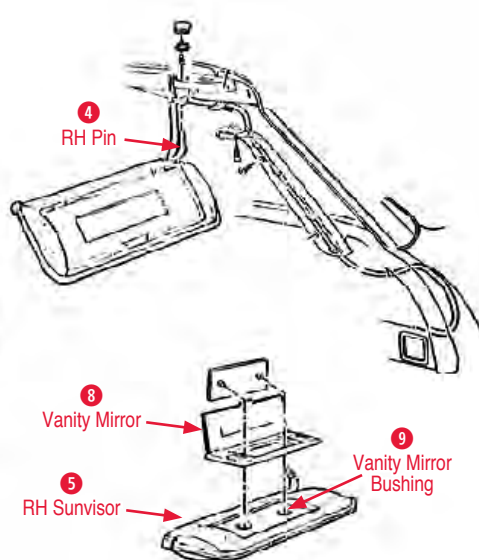

1979-1982 Sunvisor

1 Hole Plug	
280274 77-82 Sunvisor Hole Plug - pair	$4.00
2 LH Pin	
280272 79-82 Sunvisor LH Pin w/Telescoping.....	$18.00
3 LH Sunvisor* (specify color - see pg. 1)	
280269* 77-82 LH Sunvisor LH or RH 77-80 (77-79 LH & 77-82 RH)	$50.00
280379* 79-80 LH Sunvisor (telescoping with rod). ..	$90.00
4 RH Pin	
280271 77-79 Sunvisor Pin Rod without Telescoping 77-79 LH w/o Tele 79-82 RH.....	$10.00
5 RH Sunvisor* (specify color - see pg. 1)	
280269* 77-82 Sunvisor Black LH or RH 77-80 (77-79 LH & 77-82 RH)	$50.00
280378* 79-80 RH Sunvisor w/Mirror Provision.....	$75.00
6 Spring Retainer	
280427 76-82 Sunvisor Spring Retainer.....	$4.75
7 Tension Spring	
280428 76-82 Sunvisor Tension Spring.....	$7.00
8 Vanity Mirror* (specify color - see pg. 1)	
280255* 78-82 Vanity Mirror	$120.00
9 Vanity Mirror Bushings	
280254 78-82 Vanity Mirror Plastic Bushing.....	$2.00