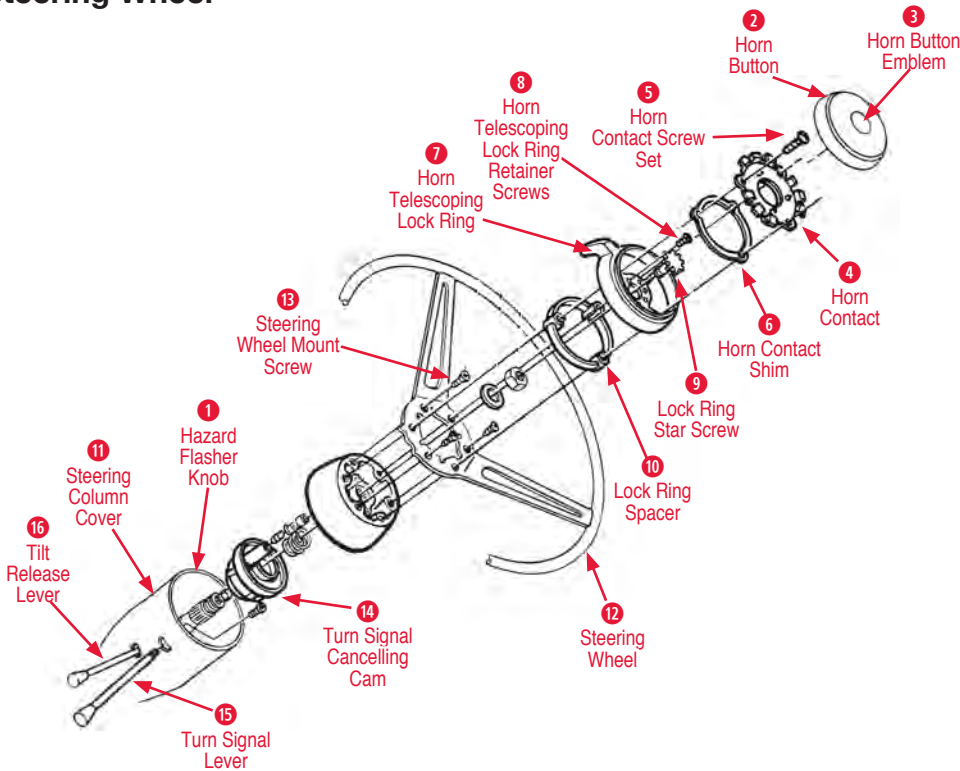

Steering Wheel

1 Hazard Flasher Knob	
350040 67-71 Hazard Flasher Knob.....	$15.00
350075 72-77 Hazard Flasher Knob.....	$11.00
350344 67-71 Hazard Flasher Knob (Short).....	$20.00
2 Horn Button	
350104 67-68 Horn Button	$54.00
350119 69-75 Horn Button non T&T.....	$55.00
350120 69-75 Horn Button with T&T.....	$55.00
350211 77-82 Horn Button with T&T (primer).....	$20.00
3 Horn Button Emblem	
350221 77&79 Horn Button Emblem Kit	$40.00
350124 77&79 Horn Button Emblem (specify year) ...	$20.00
350172 78 Horn Button Emblem.....	$23.50
350004 78 Horn Button Emblem Kit (Anniv.....	$30.00

Horn Button Retainer

350212 69-82 Horn Button Retainer with T&T.....	$5.00
Horn Button Spacer	
350177 75-82 Horn Button Spacer with T&T.....	$14.00
4 Horn Contact	
350121 67-82 Horn Contact with T&T (upper).....	$27.00
350149 69-75 Horn Contact with T&T (lower)	$25.00
350122 68-75 Horn Contact Non T&T	$22.00
Horn Contact Retainer	
350136 69-86 Horn Contact Retainer	$10.00
5 Horn Contact Screw Set	
170142 56-82 Horn Contact Screw Set.....	$2.00
900303 56-82 Horn Contact Screw 8-32x3/8	$0.15
170259 69-82 Horn Contact Screw w/Telescoping.....	$2.00
6 Horn Contact Shim	
350152 65-82 Horn Contact Shim with T&T	$4.00