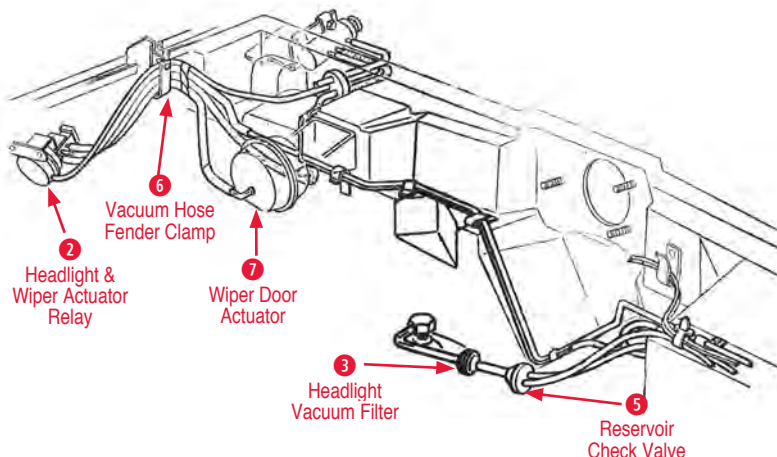

1968-1982 Headlight & Wiper Vacuum System

1 Actuator

240104 68-82 RH Headlight Door Actuator \$85.00

240105 68-82 LH Headlight Door Actuator..... \$85.00

2 Headlight & Wiper Actuator Relay

240085-B 68-82 Actuator Relay (reproduction)..... \$50.00