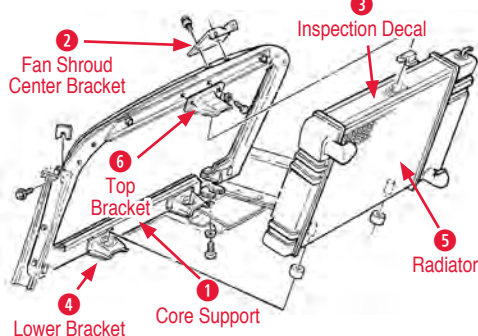

Radiator & Core Supports

1969-72 w/Alum. Radiator