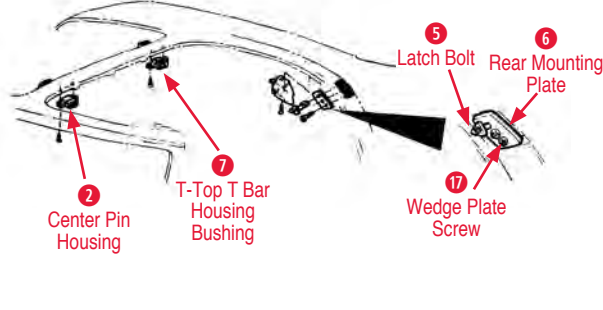

1968-1977 T-Top Latch

1978-1982 T-Top Latch