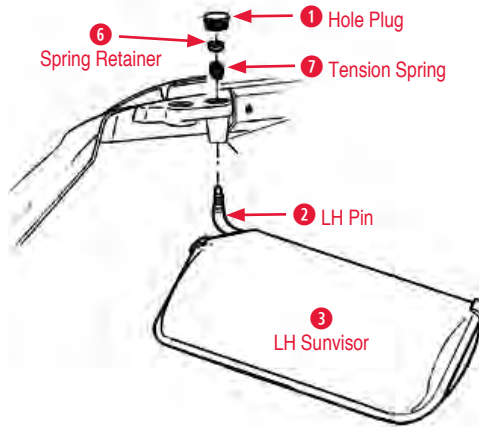

1977-1979 Sunvisor

1 Hole Plug	
280274 77-82 Sunvisor Hole Plug - pair	$4.00
2 LH Pin	
280272 79-82 Sunvisor LH Pin w/Telescoping.....	$18.00
3 LH Sunvisor* (specify color - see pg. 1)	
280269* 77-82 Sunvisor Black LH or RH (77-79 LH & 77-82 RH)	$50.00
4 RH Pin	
280271 77-79 Sunvisor Pin Rod without Telescoping 77-79 LH without Telescoping 79-82 RH.....	$10.00
5 RH Sunvisor* (specify color - see pg. 1)	
280269* 77-82 Sunvisor Black LH or RH 77-80 (77-79 LH & 77-82 RH)	$50.00
6 Spring Retainer	
280427 76-82 Sunvisor Spring Retainer	$4.75
7 Tension Spring	
280428 76-82 Sunvisor Tension Spring.....	$7.00
8 Vanity Mirror* (specify color - see pg. 1)	
280255* 78-82 Vanity Mirror	$120.00
Vanity Mirror Bushings	
280254 78-82 Vanity Mirror Plastic Bushing.....	$2.00