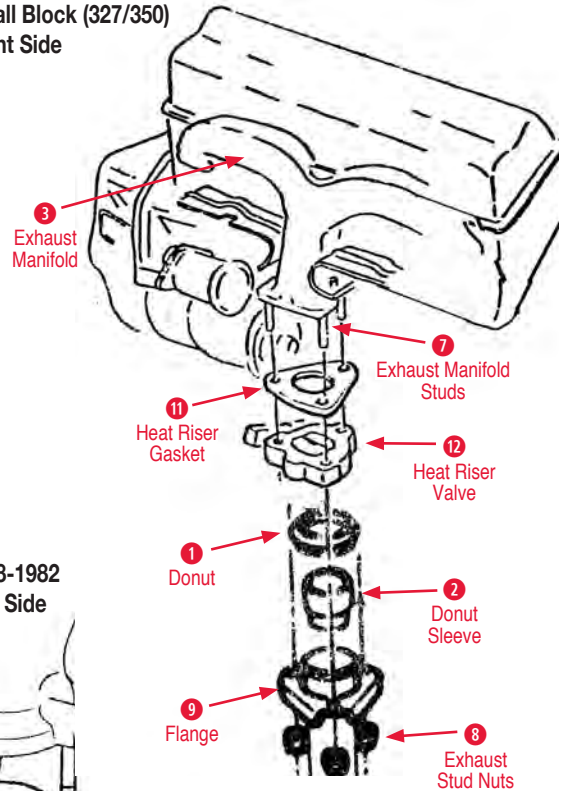

1968-1974
Small Block (327/350)
Right Side