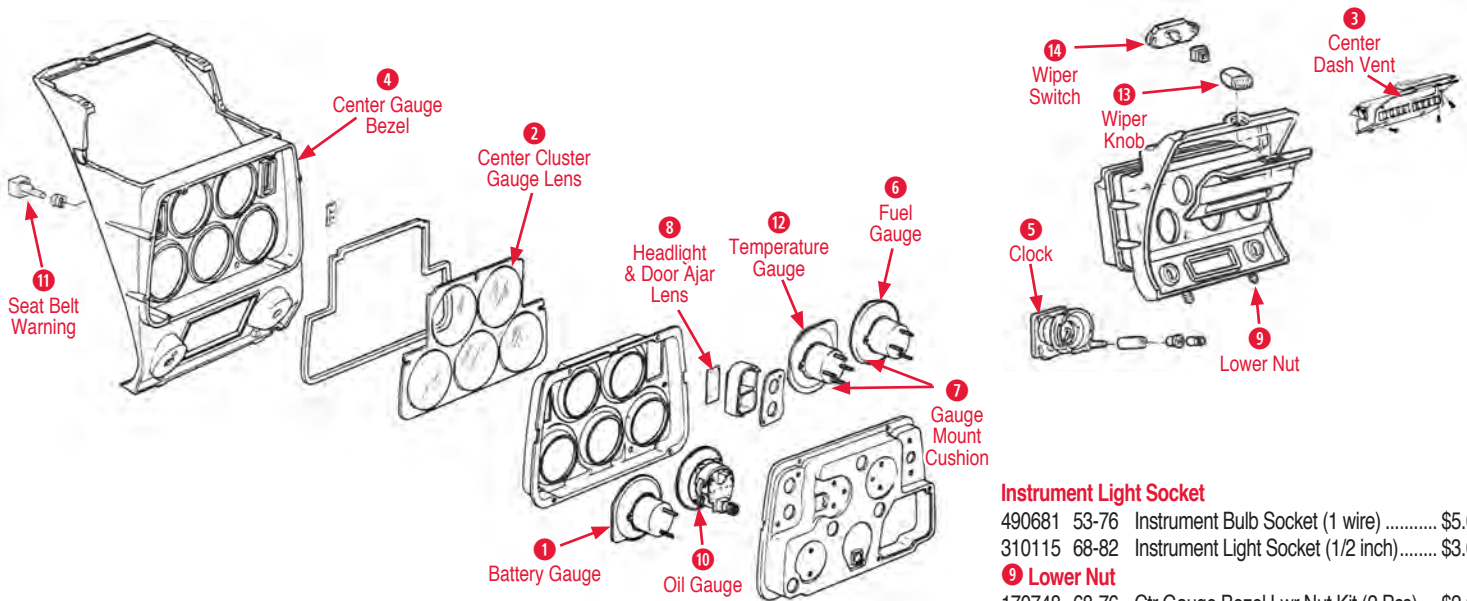

1968-1976 Center Instrument Panel

1 Battery Gauge	210061 68-71 Green Letter AMP Gauge.....	$60.00
2 Center Cluster Gauge Lens	210034 68-82 Lens for Center Gauge Cluster.....	$20.00
3 Center Dash Vent	110140 69-77 Chrome Center Dash Vent.....	$20.00
4 Center Gauge Bezel	110092 68 Gauge Bezel with Wiper Override.....	$320.00
	110093 68 Gauge Bezel w/o Wiper Override.....	$310.00
	110067 68-71 Ctr Gauge Bezel with CD Stereo.....	$225.00
	110094 69-71 Ctr Gauge Bezel & Clock Surround.....	$130.00
	110071 72-76 Ctr Gauge Bezel with CD Stereo.....	$225.00
	110096 72-76 Ctr Gauge Bezel & Clock Surround.....	$120.00
Center Gauge Bezel Screws	170459 68-76 Ctr Gauge Bezel Screw Kit (9 pcs).....	$4.00
Center Gauge Bezel Bulb Housing	110180 77-82 Center Gauge Bezel Bulb Housing.....	$11.00

5 Clock	495002 68-71 Quartz Clock with Green Lens.....	$160.00
	495003 72-74 Quartz Clock.....	$170.00
	495028 75-76 Quartz Clock.....	$170.00
	495027 63-82 Quartz Clock Kit.....	$155.00
Clock Knob	495021 68-82 Clock Knob.....	$17.00
6 Fuel Gauge	210071 68-71 Fuel Gauge with Green Letters.....	$70.00
	210064 72-74 Fuel Gauge.....	$70.00
	210223 75-76 Fuel Gauge.....	$60.00
	210065 78-82 Fuel Gauge (Reproduction).....	$60.00
7 Gauge Mount Cushion	210168 53-82 Gauge Mount Cushion with Screw.....	$6.00
8 Headlight & Door Ajar Lens	210119 69-71 Headlight & Door Ajar Dash Lens.....	$11.00
	210178 72-76 Headlight & Door Ajar Dash Lens.....	$6.00

Instrument Light Socket

490681 53-76 Instrument Bulb Socket (1 wire).....	$5.00	
310115 68-82 Instrument Light Socket (1/2 inch).....	$3.00	
9 Lower Nut	170748 68-76 Ctr Gauge Bezel Lwr Nut Kit (2 Pcs)....	$2.00
10 Oil Gauge	210108 68-71 Oil Gauge (Green).....	$65.00
	210066 72-73 Oil Gauge (White).....	$70.00
11 Seat Belt Warning	110095 68-71 Push Button Seat Belt Warning with Spring.....	$10.00
12 Temperature Gauge	210068 68-71 Green Letter Temperature Gauge.....	$60.00
13 Wiper Knob	110134 68-72 Wiper Switch Knob.....	$5.00
	110135 73-77 Wiper Switch Knob.....	$5.00
Wiper Override Knob	480053 68-72 Knob for Override Switch.....	$18.00
14 Wiper Switch	370030 68-76 Wiper Switch.....	$45.00
	370255 68-76 Wiper Switch with Pulse and Letters.....	$100.00
	480010 80-82 Intermittent/Pulse Wiper Module.....	$129.00

1968-1977 Upper Dash