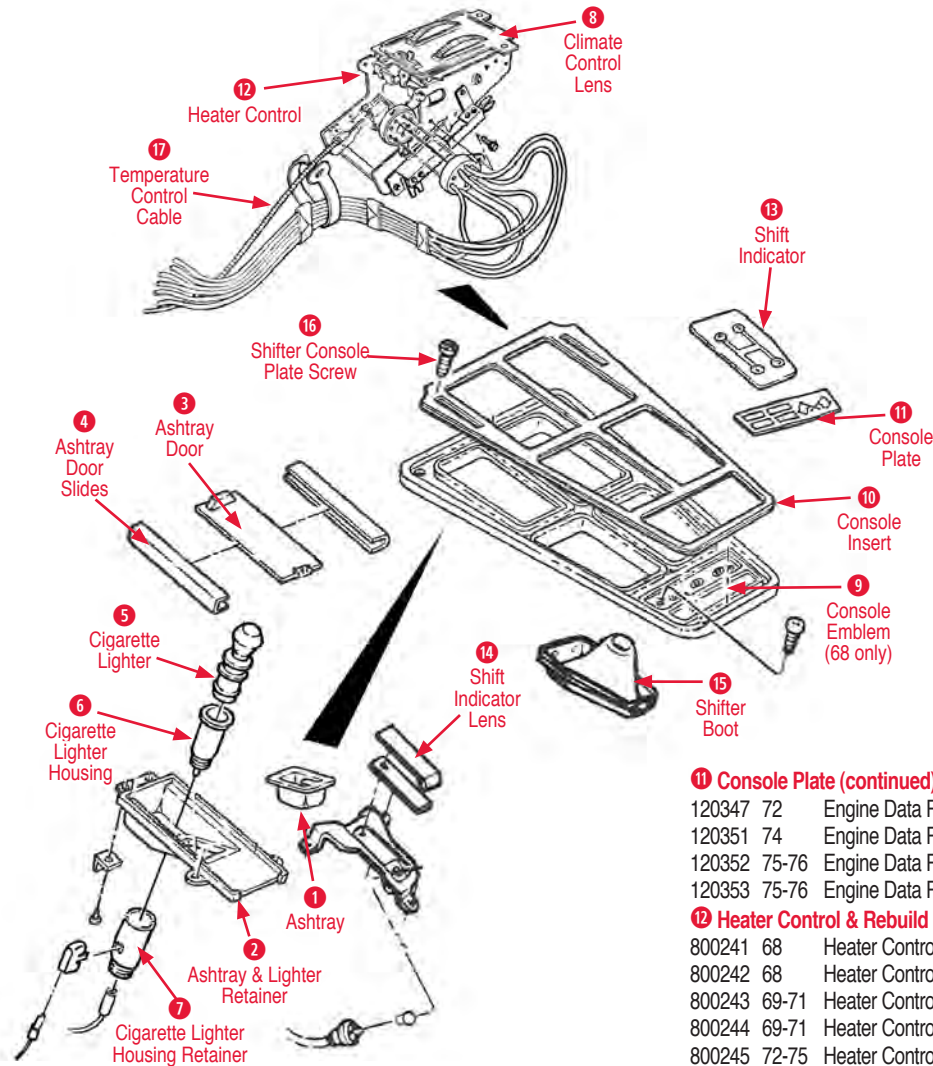

1968-1976 Console

1 Ashtray	800028 63-76 Ashtray.....	$12.00
2 Ashtray & Lighter Retainer	800161 68-76 Ashtray & Lighter Retainer.....	$37.00
3 Ashtray Door	800100 68-76 Ashtray Door.....	$25.00
4 Ashtray Door Slides	800102 68-76 Ashtray Door Slides (pair).....	$5.00
Ashtray Spring Clip	800151 68-76 Ashtray Door Spring Clip.....	$8.00
5 Cigarette Lighter	110090 68-95 Lighter with Element.....	$15.00
6 Cigarette Lighter Housing	110073 63-82 Lighter Housing.....	$16.00
7 Cigarette Lighter Housing Retainer	110074 61-82 Lighter Housing Retainer.....	$15.00
8 Climate Control Lens	800144 68 Climate Control Lens w/AC.....	$19.00
	800145 68 Climate Control Lens wo/AC.....	$19.00
	800146 69-71 Climate Control Lens w/AC.....	$19.00
	800147 69-71 Climate Control Lens wo/AC.....	$19.00
	800148 72-75 Climate Control Lens w/AC.....	$19.00
	800149 72-75 Climate Control Lens wo/AC.....	$19.00
9 Console Emblem	165070 68 Crossed Flags Shift Plate Emblem	$25.00
10 Console Insert	290049 70-71 Woodgrain Console Insert w/AC.....	$20.00
	290050 70-71 Woodgrain Console Insert wo/AC.....	$20.00
	290047 72-76 Woodgrain Console Insert w/AC.....	$20.00
	290048 72-76 Woodgrain Console Insert wo/AC.....	$20.00

11 Console Plate	800126 69 Console Plate 4 Speed w/AC.....	$260.00
	800127 69 Console Plate 4 speed wo/AC.....	$260.00
	800128 69 Console Plate Auto w/AC.....	$260.00
	800129 69 Console Plate Auto wo/AC.....	$260.00
	800130 70-71 Console Plate 4 Speed w/AC.....	$260.00
	800131 70-71 Console Plate 4 Speed wo/AC.....	$260.00
	800132 70-71 Console Plate Auto w/AC.....	$260.00
	800133 70-71 Console Plate Auto wo/AC.....	$260.00
	800134 72-76 Console Plate 4 Speed w/AC.....	$260.00
	800135 72-76 Console Plate 4 Speed wo/AC.....	$260.00
	800136 72-76 Console Plate Auto w/AC.....	$260.00
	800137 75-76 Console Plate Auto wo/AC.....	$260.00
	120335 69 Engine Data Plate 427-390 HP.....	$13.00
	120336 69 Engine Data Plate 427-400 HP.....	$13.00
	120337 69-70 Engine Data Plate 350-300 HP.....	$13.00
	120338 69 Engine Data Plate 427-435 HP.....	$13.00
	120354 69-70 Engine Data Plate L46 350-350 HP...	$13.00
	120301 69 Engine Data Plate 427 L-88.....	$20.00
	120371 69-76 Console Plate / Blank.....	$20.00
	120339 70 Engine Data Plate 350-370 HP.....	$13.00
	120340 70 Engine Data Plate 454-390 HP.....	$13.00
	120341 71 Engine Data Plate 350-270 HP.....	$13.00
	120342 71 Engine Data Plate 350-330 HP.....	$13.00
	120343 71 Engine Data Plate 454-365 HP.....	$13.00
	120344 71 Engine Data Plate 454-425 HP.....	$13.00
	120345 72 Engine Data Plate 350 HP -Base.....	$13.00
	120346 72 Engine Data Plate 350-LT1.....	$13.00
	120349 73 Engine Data Plate 350-L82.....	$13.00
	120348 73-74 Engine Data Plate 350-L48.....	$13.00
	120350 73-74 Engine Data Plate 454-LS4.....	$13.00

11 Console Plate (continued)