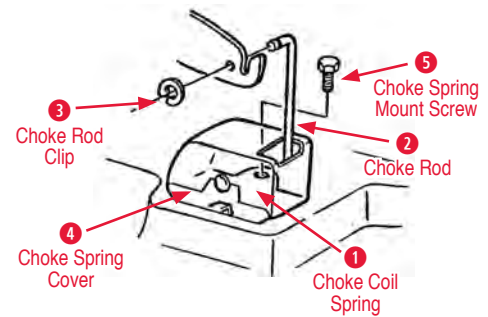

Choke Assembly

1 Choke Coil Spring

410132 66-69 Choke Coil Spring $21.00
410137 68-70 Choke Coil Spring 427/454..... $21.00
410136 70-74 Choke Coil Spring $23.00
410129 71-74 Choke Coil Spring 454..... $23.00
410140 71-72 Choke Coil Spring LT1..... $23.00

Choke Kit

410060 53-10 Choke Kit (Edelbrock Intake with Quadrajet Carburetor)..... $102.00

2 Choke Rod

410072 53-10 Choke Rod Quadrajet Carburetor with Edelbrock Intake..... $16.00
410125 66-70 Choke Rod 327/350 with Aluminum Intake..... $7.00
410354 68 Choke Rod..... $10.00
410429 68-69 Choke Rod Q-Jet $11.00
410130 68-69 Choke Rod with 3 x 2..... $10.00
410131 70-74 Choke Rod Q-Jet..... $10.00
410355 69 Choke Rod 427/390 HP..... $16.00
410139 71-72 Choke Rod LT1 ..... $14.00

3 Choke Rod Clip

410356 63-74 Choke Rod Clip..... $2.00

4 Choke Spring Cover

410134 66-70 Choke Coil Cover Except 3X2..... $8.00
410138 68-69 Choke Spring Cover with 3X2 ..... $11.00

5 Choke Spring Mount Screw

410133 66-70 Choke Coil Spring Mount Screw $1.00