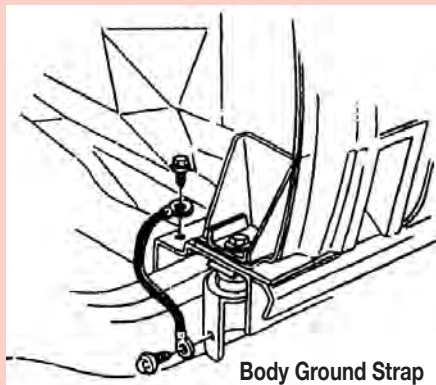

Ground Strap Sets

- 330160 68-70 Ground Strap Set (4 pcs) without Side Exhaust..... $32.00
- 330082 71-72 Ground Strap Set $32.00
- 330172 73-74 Ground Strap Set $32.00
- 330173 75-77 Ground Strap Set $32.00
- 330174 78 Ground Strap Set w/Pwr Antenna..... $32.00
- 330175 78-80 Ground Strap Set w/o Pwr Antenna... $32.00
- 330176 79-80 Ground Strap Set w/Pwr Antenna..... $32.00
- 330177 81-82 Ground Strap Set w/Pwr Antenna..... $32.00
- 330178 81-82 Ground Strap Set w/o Pwr Antenna... $32.00

Center Hanger Ground Strap
330043 64-70 Center Hanger Ground Strap $7.00