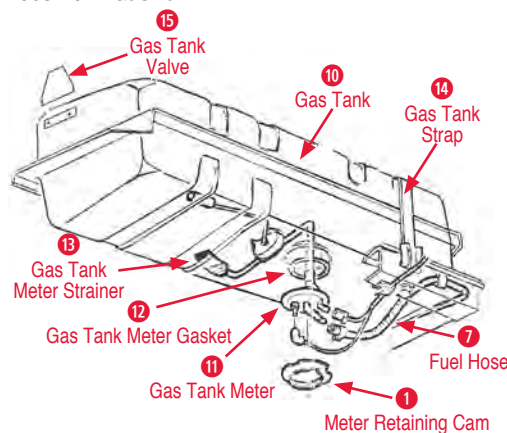

Gas Tanks

1968-1974 Gas Tank