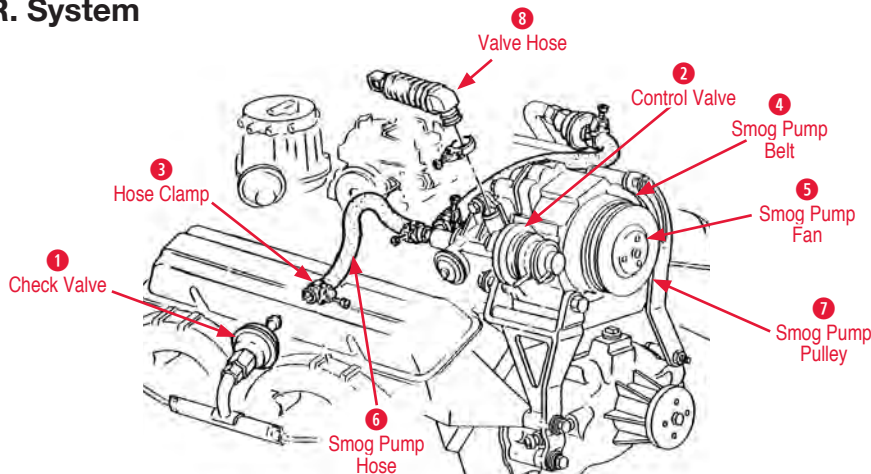

A.I.R. System

AIR Smog Tubes

- 150274 68-71 Exh Manifold AIR Smog Tubes Big Block (pair) $180.00
- 150275 72-74 Exh Manifold AIR Smog Tubes Big Block (pair) $180.00

1 Check Valve

- 140316 66-74 AIR Check Valve $42.00

2 Control Valve

- 140361 81 AIR Pump Control Valve..... $26.00

3 Hose Clamp

- 140414 68 AIR Hose Clamp Kit (6 pcs) (327) $15.00
- 140415 68-69 AIR Hose Clamp Kit (8 pcs) Tri-Pwr... $15.00

- 140416 69-72 AIR Hose Clamp Kit (4 pcs) (69-72 BB, 69-78 350) $15.00

4 Smog Pump Belt

- 140379 82 Smog Pump Belt $30.00

5 Smog Pump Fan

- 140193 68-74 Smog Pump Fan $79.00

6 Smog Pump Hose

- 140105 68-79 Smog Pump Hose Set..... $26.00

7 Smog Pump Pulley

- 140383 68-71 Smog Pump Pulley - BB- 1 groove $79.00

8 Valve Hose

- 110065 81 Air Inection Valve Hose..... $30.00