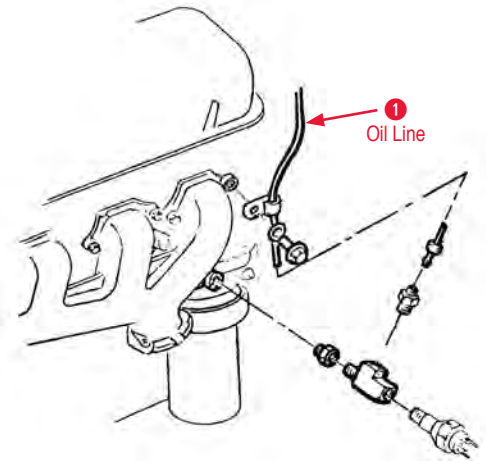

1968 3x2 Oil Pressure Line

1 Oil Line

140068 69-73 Oil Line Kit (427/454)..... $34.00