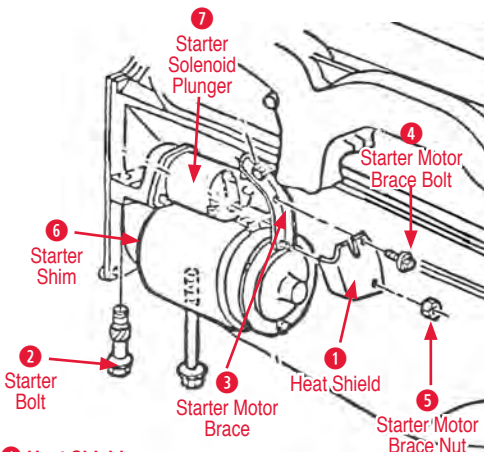

Plug Wire Clips

270024 56-82	Plug Wire Clip on Oil Pan (2 req'd)	$4.00
270025 56-74	Plug Wire Clip on Block	$2.50

Spark Plug Wire Supports

270073 65-74	Spark Plug 2-Wire Support (2 req'd)	$2.00
270046 65-74	RH Plug Wire Rear Lower Support	$15.00
270074 67-74	4-Wire Support (Big Block) (2 req'd)	$2.00
490686 74-82	Plug Wire Separator - 4 Wire	$3.00
270171 75-82	RH Rear Spark Plug Wire Support	$9.00

Inline Plug Wire Grommet

560029 65-74	Plug Wire Grommet (4 Hole)	$2.50
560030 65-79	Square Plug Wire Grommet (2 req'd)	$3.00
560052 75-82	Plug Wire Grommet (8 mm wire)	$14.00

Spark Plugs

220143 56-68	Spark Plug #43 with green stripe	$60.00
220144 56-68	Spark Plug #44 with green stripe	$60.00
220145 56-68	Spark Plug w/green stripe	$60.00
220147 56-68	Spark Plug w/green stripe #43S	$60.00
220149 56-68	Spark Plug w/green stripe #45S	$60.00
220127 53-10	Spark Plug R45	$4.00
220077 71-74	Spark Plug R44T	$5.00
220060 66-69	Alum. Head Plug 427 R43XL	$4.00
220053 65-75	Big Block Spark Plugs (set of 8)	$4.00
220080 71-86	Spark Plug R43TS	$4.00
220078 70-82	Spark Plug R45T	$5.00
220060 66-69	Spark Plug R43XL	$4.00
220079 53-10	Spark Plug R43XLS	$4.00
220081 53-10	Spark Plug FR5LS	$4.00

1968-1974 Small Block Starter

1968-1974 Big Block Starter