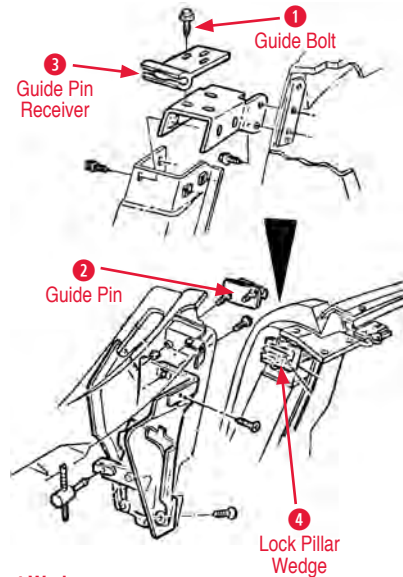

Convertible Lock Guide Pin

- **Alignment Wedge**
  130159 68-69 Alignment Wedge on Door (brass)..... $41.00
  130350 68 Alignment Wedge Kit $50.00
- **1 Guide Bolt**
  170829 70-75 Convertible Door Guide Bolt Kit (C) Headmark (6 pcs) $6.00
- **2 Guide Pin**
  130154 70-75 RH Convertible Guide Pin $52.00
  130155 70-75 LH Convertible Guide Pin $52.00
- **3 Guide Pin Receiver**
  130156 70-75 Convertible Guide Receiver Assby ... $84.00
- **Guide Receiver Seal**
  185333 70-75 Conv. Door Guide Receiver Seal $5.00
- **4 Lock Pillar Wedge**
  130293 69-75 Convertible Lock Pillar Wedges (pair) $20.00

Frame
Suspension
Brakes
Steering
Engine
Fuel System
Cooling Sys
Transmission
Electrical
Heat/A/C
Exhaust
Body
Interior
Misc.
Index
Order Form