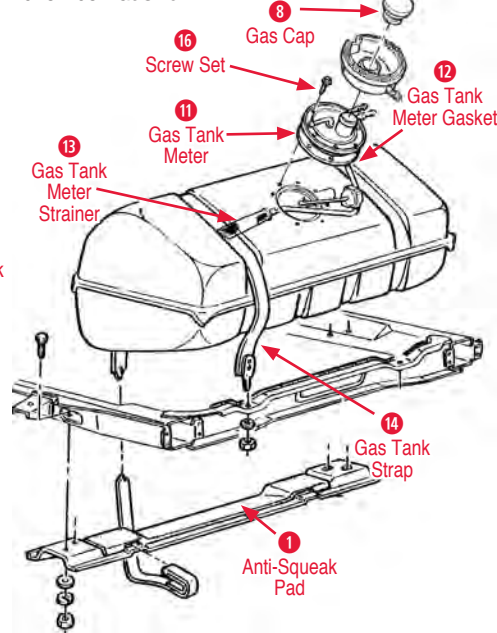

1978-1981 Gas Tank