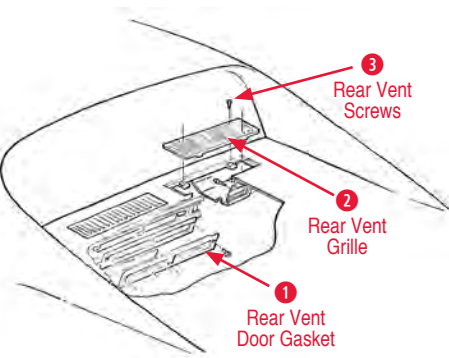

1968-1976 Rear Vent Door

1 Rear Vent Door Gasket

185347 68 Rear Vent Door Rebuild Kit $15.00
185348 68-76 Rear Vent Door Reblid Kit with AC $14.00
185349 69-76 Rear Vent Door Reblid Kit w/o AC $22.00

Rear Vent Drain Hose

250159 68-75 Deck Vent Drain Hose $14.00
250160 68-75 Deck Vent Drain Shield (coupe) pair.. $32.00
250161 68-75 Deck Vent Drain Shield (conv) pair $32.00

2 Rear Vent Grille

160039 68-76 Chrome Rear Vent Grille (pair).....$150.00

3 Rear Vent Screws

170367 68-75 Rear Vent Screws (8 pcs) $7.00

1968-1973 Rear Trim

1 Exhaust Bezel

150093 68-69 Chrome Exhaust Bezels (pair).....$65.00
150094 68-69 Exhaust Bezels - Stainless (pair).....$90.00
150095 70-73 Chrome Exhaust Bezels (pair).....$68.00
150096 70-73 Exhaust Bezels - Stainless (pair).....$90.00

Exhaust Bezel Screws

170357 68-69 Exhaust Bezel Screws (8 pcs)..... $3.00
170358 70-73 Exhaust Bezel Screws (8 pcs)..... $3.00

2 Exhaust Extension

150091 70-72 Exhaust Extension - Stainless (pair) .. $53.00
150092 73 Exhaust Extension - Stainless (pair) .. $55.00

License Hardware Set

600214 53-05 License Plate Hardware Set $5.00

3 Rear Letter Set

165046 68-73 Rear Letter Set $44.00

Rear Letter Set Nuts & Washers

170821 68-73 Rear Letter Nut Set $5.00
170729 74-75 Rear Letter Nut Set $5.00

4 Rear License Bezel

160135 68-73 Rear License Bezel (driver quality).... $80.00
160202 68-73 Rear License Bezel (show quality) ... $125.00

Rear License Bezel Nuts

170917 63-73 Rear License Bezel Nuts (4 pcs)..... $2.50

Rear License Bezel Screws

170345 63-73 Rear License Bezel Screws (4 pcs) $2.00

Rear License to Frame Bracket

600137 68-73 Rear Frame to License Plate Bracket $14.00