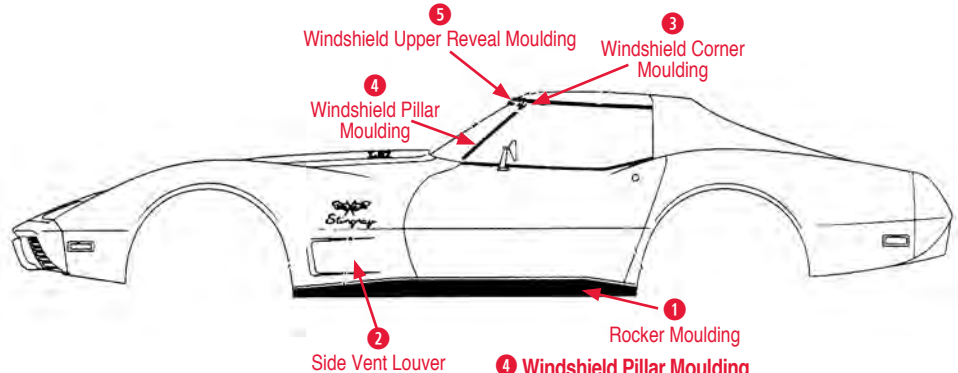

3 Windshield Corner Moulding

290424 77-82 Windshield Corner Moulding (pair)...$213.00

4 Windshield Pillar Moulding

160129 73-78 Windshield Pillar Moulding (pair) $129.00

5 Windshield Upper Reveal Moulding

160159 77-82 Upper Reveal Moulding (black) $130.00