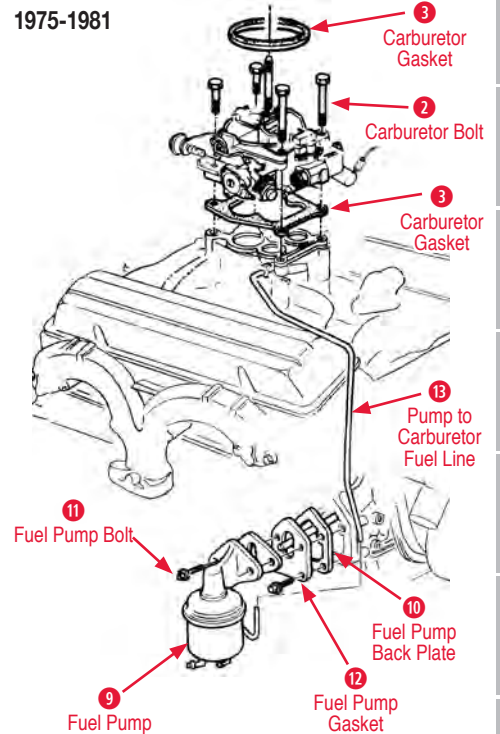

1975-1981

- 410171 68-69 Pump to Carb Fuel Line Kit 400/435
  5 lines & 2 blocks $75.00
- 410191 70-76 Pump To Carb Fuel Line 350 ..... $25.00
- 410192 70-72 Pump to Carb Fuel Line
  LT-1 (with Y Block) $56.00
- 410369 71-71 Pump To Carb Fuel Line 454 ..... $95.00
- 410193 70-74 Pump To Carb Fuel Line 454
  (Except Holley) $26.00
- 410194 77-81 Fuel Line 350..... $26.00

Throttle Body Rebuild Kit

- 185372 82-84 Throttle Body Rebuild Kit
  (Front & Rear)..... $110.00

Crossfire Injector Kits

- 410237 82-84 Crossfire Injector Kit Front $170.00
- 410238 82-84 Crossfire Injector Kit Rear..... $214.00

Frame
Suspension
Brakes
Steering
Engine
Fuel System
Cooling Sys
Transmission
Electrical
Heat/A/C
Exhaust
Body
Interior
Misc.
Index
Order Form