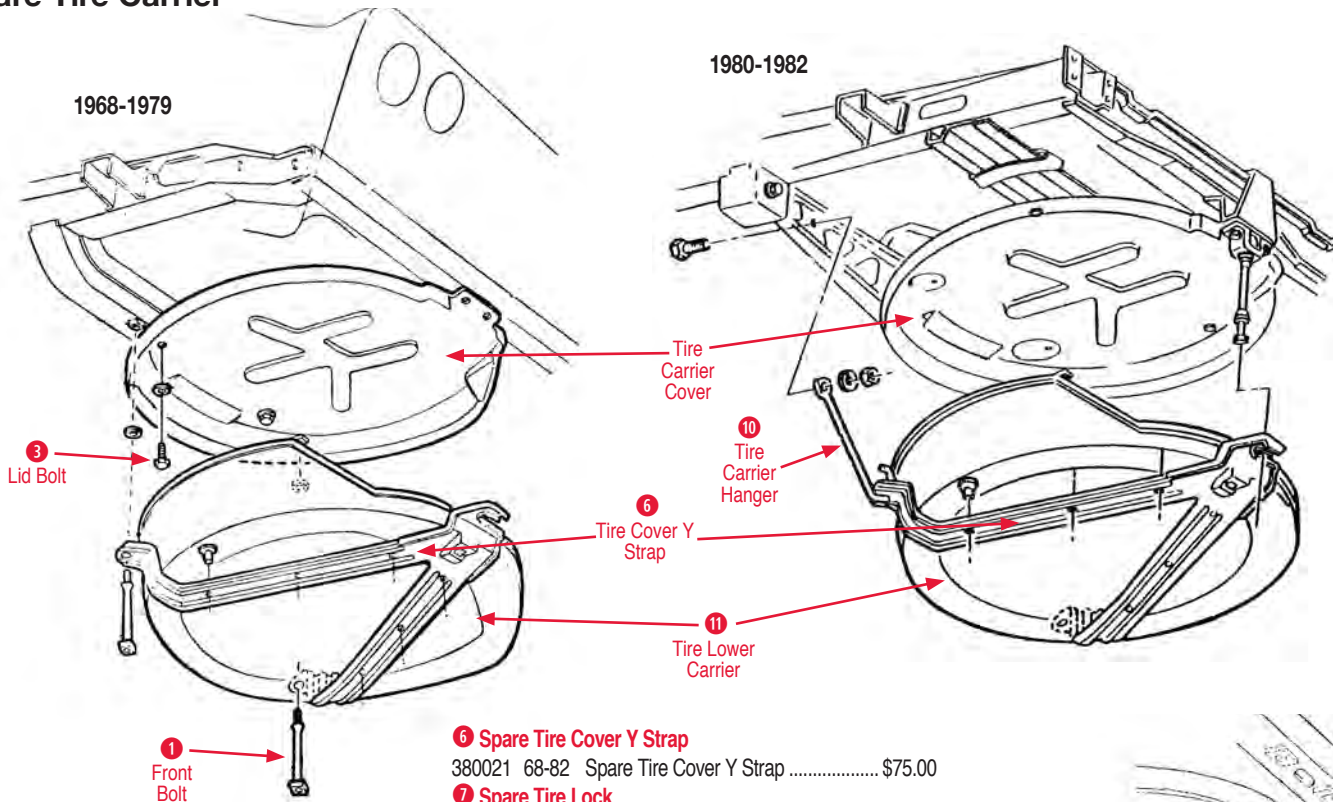

Spare Tire Carrier

1968-1979

1980-1982