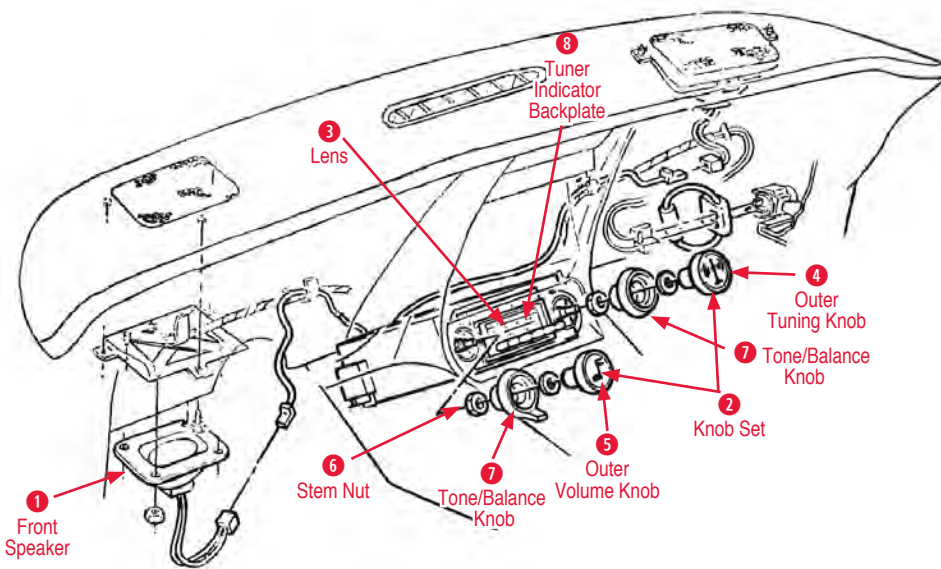

CD Player

330251 68-82 Sony CD Player..... $275.00
330252 68-82 Sanyo CD Player..... $325.00
330250 68-82 Pioneer CD Player $275.00

Sound Bar

330074 63-82 Space Saver Speaker Sound Bar $135.00