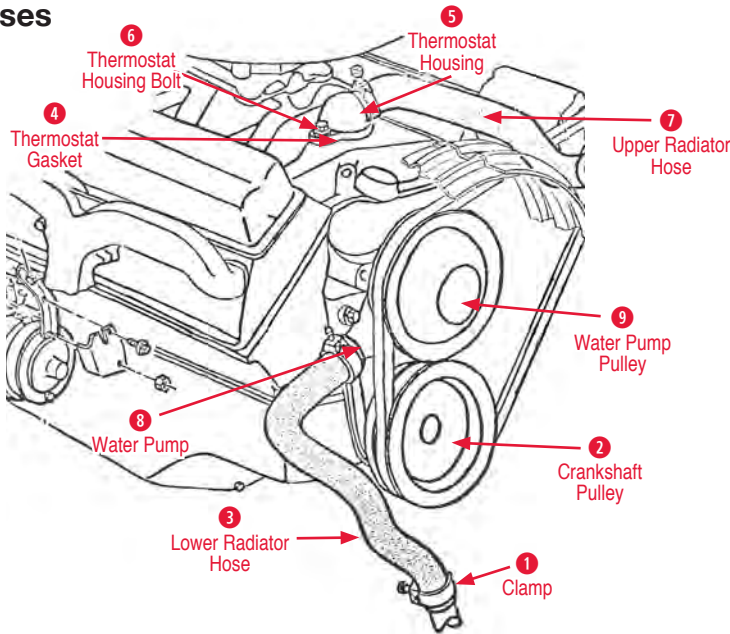

Pulleys & Hoses

1 Clamp

- 145006 53-08 5/8 in Hose Clamps (pair) \$3.00
- 145320 53-10 3/4 inch Hose Clamps (pair) \$4.00

Cooling System Clamp Kits

- 145164 68 Clamp Kit (14 pcs) All w/o AC..... \$32.00
- 145165 68 Clamp Kit (13 Pcs) All with AC \$30.00
- 145166 69 Clamp Kit (11 pcs) 350 w/o AC \$30.00
- 145167 69 Clamp Kit (14 pcs) 350 w/AC & 427... \$32.00
- 145186 70 Clamp Kit (14 pcs) 454 w/o AC \$32.00
- 145168 70 Clamp Kit (10 pcs) 350 (exc. LT-1) \$30.00
- 145169 70-71 Clamp Kit (16 pcs) 454 w/AC \$45.00
- 145170 70-72 Clamp Kit (12 pcs) LT-1 \$30.00
- 145173 71-72 Clamp Kit 350 without AC..... \$28.00
- 145174 71-72 Clamp Kit 350 with AC..... \$28.00
- 145175 71-73 Clamp Kit 454 without AC..... \$28.00
- 145176 72-73 Clamp Kit 454 with AC..... \$34.00
- 145177 73-74 Clamp Kit 350 without AC..... \$25.00
- 145178 73-74 Clamp Kit 350 with AC..... \$23.00
- 145179 74 Clamp Kit 454 with AC..... \$28.00
- 145180 74 Clamp Kit 454 without AC..... \$28.00
- 145182 75 Clamp Kit (10 pcs) 350 All w/ AC \$20.00
- 145183 75 Clamp Kit (12 pcs) 350 All w/o AC \$18.00
- 145187 76-78 Clamp Kit (12 pcs) without AC..... \$24.00
- 145188 76-78 Clamp Kit (12 pcs) with AC \$22.00
- 145260 79-81 Clamp Kit (14 pcs) with AC..... \$25.00
- 145193 82 Clamp Kit (14 pcs) with AC..... \$26.00