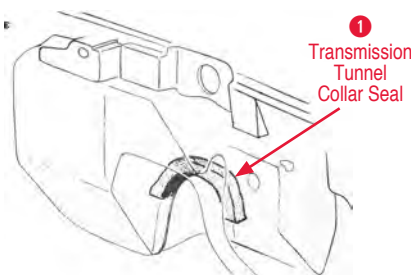

Trans Tunnel Collar Seal

- **1 Transmission Tunnel Collar Seal**
- 340210 68-79 Transmission Tunnel Collar Seal $19.00