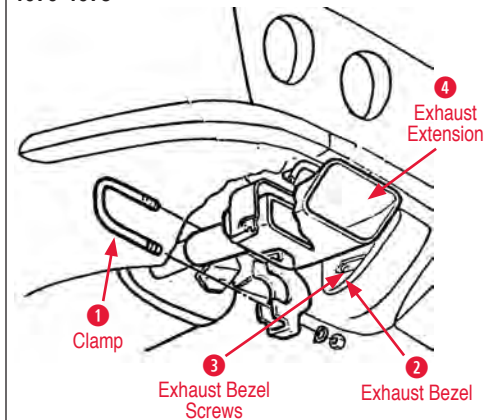

Transmission Mount Spacer

150127	65-82	Trans Mount Spacer w/Side Pipes	\$6.00
--------	-------	---------------------------------	-------	--------

Tailpipe

1970-1973

1 Clamp

150073	63-82	Exhaust Clamp HD (2 in) Aluminized	\$6.00
150072	63-82	Exhaust Pipe Clamp HD (2-1/2 in)	\$5.00
150097	53-08	Exhaust Clamp (2-1/4 in) Aluminized	\$6.00