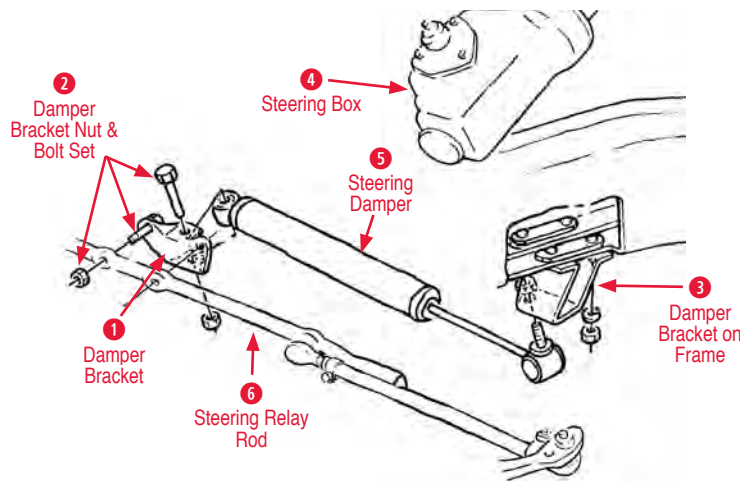

Manual Steering Assembly

1 Damper Bracket

440218 63-68 Damper Bracket on Relay Rod..... $29.00

2 Damper Bracket Nut & Bolt Set

440219 63-68 Damper Bracket Bolt & Nut Set..... $6.00

3 Damper Bracket on Frame

440217 63-68 Steering Damper Bracket on Frame .. $29.00

4 Steering Box

440375 64-68 Steering Box (rebuilt with exch)..... $168.00

440374 69-82 Steering Box (rebuilt with exch)..... $168.00

440415 63-82 Steering Box Rebuild Kit..... $70.00

Steering Box Cover Seal

185281 63-82 Steering Box Cover Seal..... $4.00

Steering Box Frame Bolt

440756 63-82 Strg Box to Frame Bolts (9 pcs)..... $12.00

Steering Box Lower Seal

185351 63-82 Steering Box Lower Seal..... $8.00

Steering Box Top Seal

185371 63-82 Steering Box Top Seal..... $8.00

5 Steering Damper

440215 63-68 Steering Damper Kit..... $145.00

6 Steering Relay Rod

440761 63-76 Relay Rod Rebuild Kit (Man strg)..... $100.00

440580 63-82 Relay Rod (Big Block) 3 hole (Rebuilt)..... $150.00

440226 63-82 Relay Rod (Manual Steering) (Rebuilt) 5-hole..... $163.00

440469 63-68 Small Diameter Relay Rod with Power Steering..... $160.00