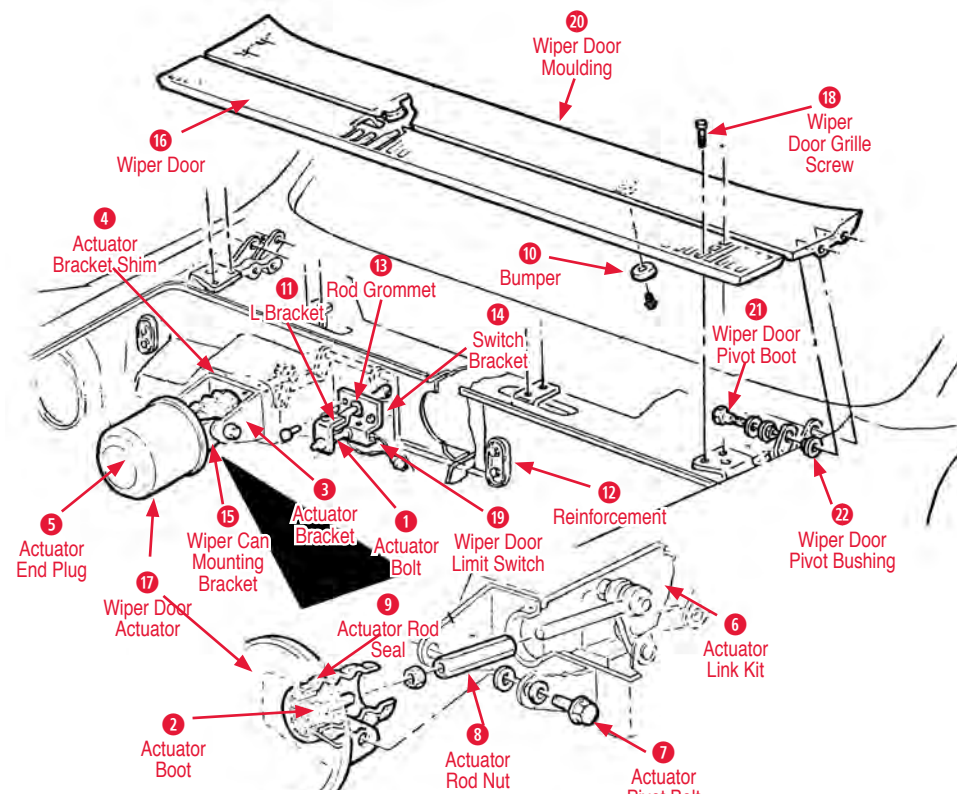

1968-1972 Wiper Door & Actuator

1 Actuator Bolt	480186 68-72 Actuator Bolt for Wiper Door Switch...	$13.00

2 Actuator Boot	480098 68-72 Wiper Door Actuator Boot.....	$11.00

3 Actuator Bracket	480050 69-72 Wiper Door Actuator Bracket.....	$18.00

4 Actuator Bracket Shim	480188 68-72 Actuator Bracket Shim (set of 2).....	$12.00

5 Actuator End Plug	480159 68-69E Wiper Door Actuator End Plug.....	$5.00
	480051 69L-72 Wiper Door Actuator End Plug (Large)	$5.00

6 Actuator Link Kit	Includes stud, rivet, and 2 bushings	480000 68-72 Actuator-Linkage Link Kit.....	$14.00

7 Actuator Pivot Bolt	480040 68-69 Wiper Door Act Pivot Bolt (2 Req'd).....	$5.00