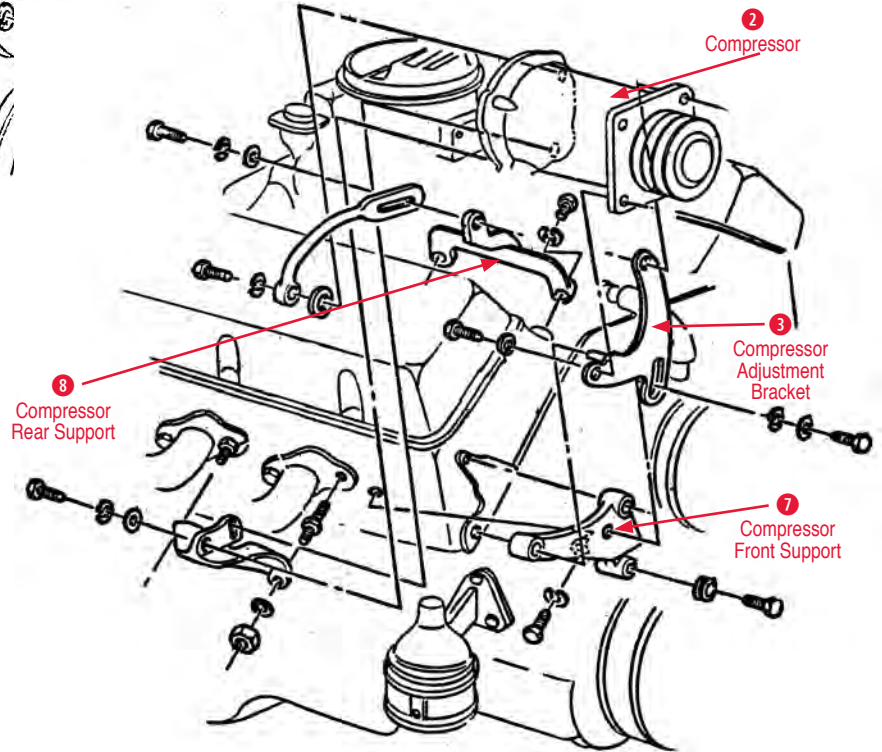

1966-1974 Big Block Compressor

AC Bracket Kit

250202 68-76 AC Bracket Kit (small block) $226.00

1 Bolt Kit

170597 64-79 AC Mount Bracket Bolt Kit (27 Pcs) ... $18.00

2 Compressor

250270 58-82 AC Replacement Comp. BB or SB .. $250.00

250310 63-76 AC Compressor A6 Style..... $425.00

250332 76L-82 AC Compressor A4 Style..... $325.00

3 Compressor Adjustment Bracket

250283 66-74 AC Compressor Adj Bracket & Bolts.. $42.00

4 Compressor Bracket

250129 64-76E AC Compressor Bracket $57.00

5 Compressor Clutch Hub

250221 63-79 AC Compressor Clutch Hub $113.00

6 Compressor Decal

120231 68 Frigidaire AC Decal - Red..... $5.50

120232 69 Frigidaire AC Decal - Red..... $5.50

120233 70 Frigidaire AC Decal - Red..... $5.50

120320 68 Frigidaire AC Decal - Green $5.50

120321 69-71 Frigidaire AC Decal - Green $5.50

120322 71 Frigidaire AC Decal - Red $5.50

120234 72 Frigidaire AC Decal - Red..... $5.50

120235 72-73 Frigidaire AC Decal - Green $5.50

120236 74-76 Frigidaire AC Decal - Green $5.50

120237 77-78 AC Compressor Decal $6.00

7 Compressor Front Support

250282 66-74 AC Compressor Front Support $95.00

8 Compressor Rear Support

250110 66-74 Compressor Rear Support BB..... $86.00

Compressor Stamp

120144 63-82 Compressor Stamp-OK Final Test.... $36.00

9 Compressor Support

250178 64-76 AC Compressor Rear Support $77.00

250189 76L-82 AC Compressor Support..... $149.00

10 Front Adjustment Bracket

440309 64-76 Front AC Adjusting Bracket $35.00

Heater Hose Retainer on Compressor

250102 66-70 Htr Hose Retainer (427 with AC)..... $35.00

250154 64-76 Htr Hose Bracket (small block) $24.00

11 Rear AC Bracket

440311 63-76 Rear AC Compressor Bracket..... $16.00

12 Rear AC Bracket Shim

250177 64-76E Rear AC Bracket Shim..... $6.00

Vintage Air AC Kits

- 250248 68 Complete Vintage Air AC System (for factory air car) $1,479.00
- 250249 69-76 Complete Vintage Air AC System (for factory air car) $1,479.00
- 250250 68-76 Complete Vintage Air AC System (for non-factory air car)..... $1,479.00

Frame
Suspension
Brakes
Steering
Engine
Fuel System
Cooling Sys
Transmission
Electrical
Heat/AC
Exhaust
Body
Interior
Misc.
Index
Order Form