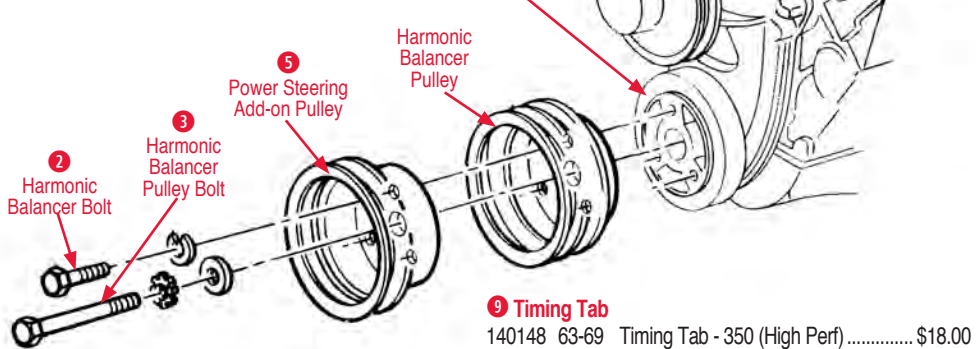

Harmonic Balancer

9 Timing Tab

- 140148 63-69 Timing Tab - 350 (High Perf) $18.00
- 140149 65-69 Timing Tab - Big Block..... $18.00
- 140299 69-80 Timing Tab - 350 (exc. High Perf) $5.00
- 140276 69-80 Timing Tab - 350 High Perf..... $9.00