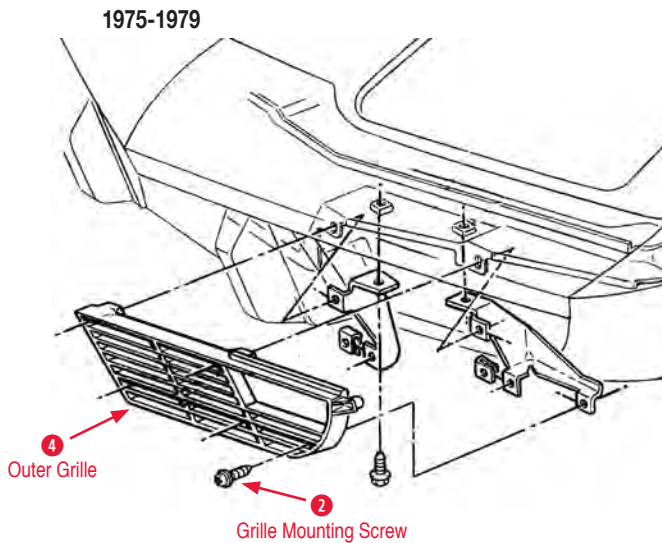

1973-1982 Grille