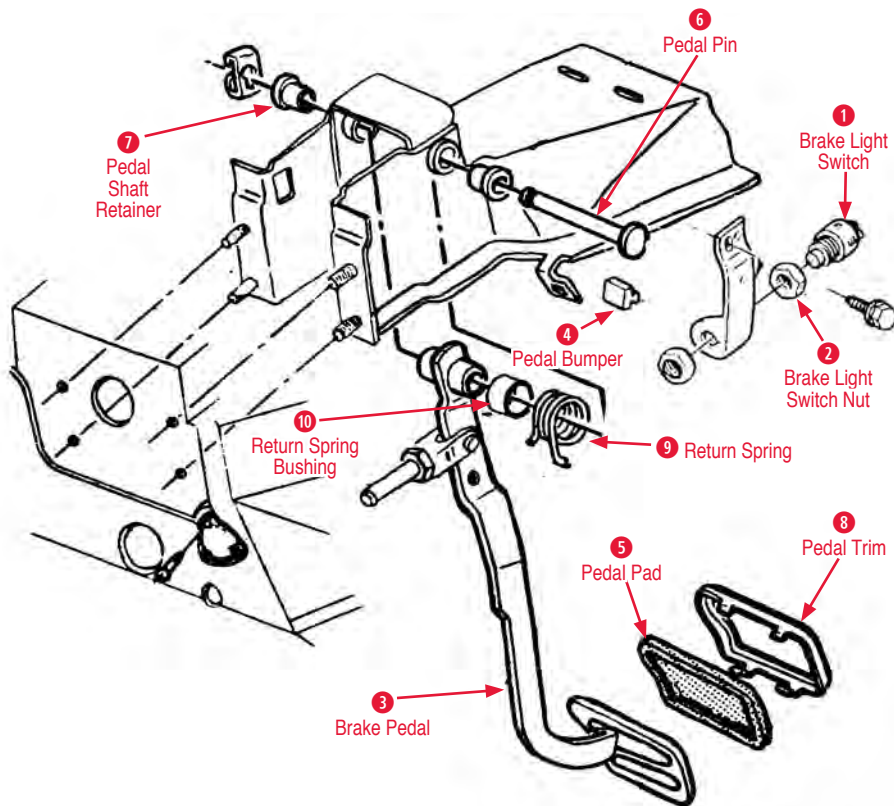

Brake Pedal