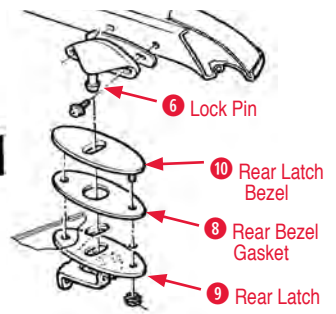

Soft Top & Latches

Bolts

360031 63-75 Soft Top Frame to Body Bolt Set..... \$15.00

1 Center Latch

360132 68E Soft Top Center Front Latch \$62.00

360026 68L-72 Soft Top Center Latch \$53.00

2 Front Latch

360130 68E RH Front Soft Top Latch \$62.00