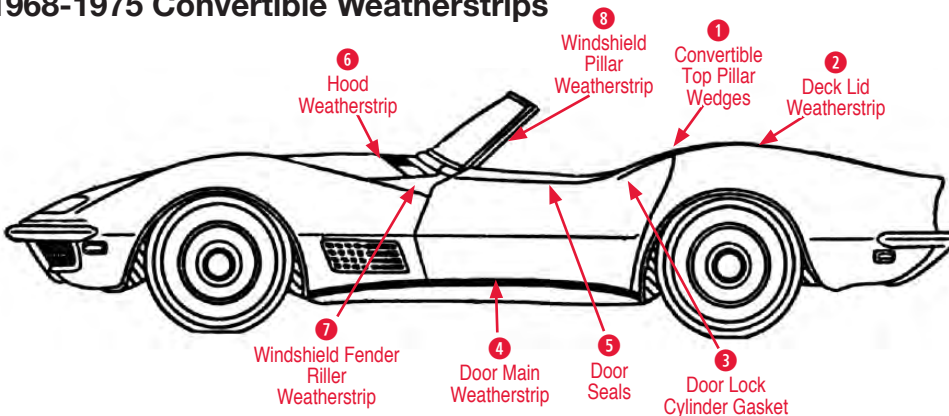

1968-1975 Convertible Weatherstrips

1 Convertible Top Pillar Wedges

460102 68-69E RH Convertible Lock Pillar Wedge..... $27.00

460103 68-69E LH Convertible Lock Pillar Wedge $27.00

460104 69L-75 RH Convertible Lock Pillar Wedge..... $27.00

460105 69L-75 LH Convertible Lock Pillar Wedge..... $27.00

2 Deck Lid Weatherstrip

460112 68-75 Deck Lid Weatherstrip $36.00

3 Door Lock Cylinder Gasket

185059 56-82 Door Lock Cylinder Gasket..... $1.00

4 Door Main Weatherstrip

460056 68 RH Door Main Weatherstrip $50.00

460057 68 LH Door Main Weatherstrip $50.00

460028 69-75 RH Conv. Door Main Weatherstrip..... $48.00

460029 69-75 LH Conv. Door Main Weatherstrip $48.00

460277 69-75 Conv Door Main Weatherstrip - pair. $120.00

5 Door Seals

460227 68 LH Inner Door Seal (Rubber)..... $31.00

460228 68 RH Inner Door Seal (Rubber) $31.00

6 Hood Weatherstrip

460144 63-82 Hood Ledge Weatherstrip..... $9.00

7 Windshield Fender Filler Weatherstrip

460229 73-82 LH Windshield Fender Filler $17.00

460230 73-82 RH Windshield Fender Filler..... $17.00

8 Windshield Pillar Weatherstrip

460061 68-72 LH Hinge Pillar Weatherstrip $30.00

460062 68-72 RH Hinge Pillar Weatherstrip..... $30.00

460065 72-82 Pillar Post Weatherstrip (pair) $75.00

460041 68-82 Outer Blowout Clip (pair)..... $9.00

460249 68-82 Pillar Post Wstrip Clip Rivets (10 pcs).. $2.00

Weatherstrip Adhesive

460212 53-09 Black Weatherstrip Adhesive..... $16.00

460213 53-09 3M Yellow Adhesive (5 oz) $15.00

460214 53-09 3M Clear High Strength Adhesive $28.00