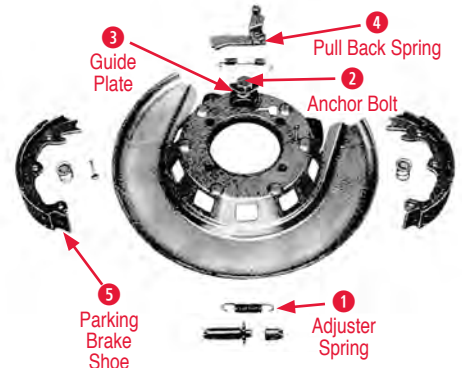

1 Adjuster Spring	500274 65-82 Parking Brake Spring (Lower)	$5.00
2 Anchor Bolt	500271 65-82 Parking Brake Shoe Anchor Bolt	$5.00
3 Guide Plate	500270 65-82 Parking Brake Shoe Guide Plate	$7.00
4 Pull Back Spring	500273 65-82 Parking Brake Spring (upper)	$5.00
5 Parking Brake Shoe	500051 65-82 Parking Brake Shoe Set	$40.00
	500308 65-82 Parking Brake Shoe Set (Stainless) ...	$65.00

Parking Brake Hardware Kit

Includes retainers, springs, actuators, and adjustors
500052 65-82 Parking Brake Spring Hardware Kit - Stainless Steel .....

Brake Calipers

Front Caliper	500246 65-82 RH Front Caliper (Rebuilt)	$86.00	440575 65-82 LH Front Caliper Mount Bracket	$79.00	
	500534 65-82 RH Front O-Ring Caliper (New)	$165.00	440576 65-82 RH Front Caliper Mount Bracket	$79.00	
	500530 65-82 RH Front O-Ring Caliper (Rebuilt) ...	$110.00	Caliper Piston Clip	500353 65-82 Caliper Piston Clip (pair)	$8.00
	500247 65-82 LH Front Caliper (Rebuilt)	$86.00	Caliper Seal Kits		
	500742 65-82 RH Front Caliper (New)	$179.00	<i>1 kit per caliper. Includes seals.</i>		
	500744 65-82 LH Front Caliper (New)	$179.00			
	500535 65-82 LH Front O-Ring Caliper (New)	$165.00			
	500531 65-82 LH Front O-Ring Caliper (Rebuilt) ...	$110.00			
Rear Caliper	500248 65-82 RH Rear Caliper (Rebuilt)	$86.00			
	500743 65-82 RH Rear Caliper (New)	$179.00			
	500536 65-82 RH Rear O-Ring Caliper (New)	$165.00			
	500532 65-82 RH Rear O-Ring Caliper (Rebuilt) ...	$110.00			
	500249 65-82 LH Rear Caliper (Rebuilt)	$86.00			
	500745 65-82 LH Rear Caliper (New)	$179.00			
	500537 65-82 LH Rear O-Ring Caliper (New)	$165.00			
	500533 65-82 LH Rear O-Ring Caliper (Rebuilt)	$110.00			
Rear Caliper O-Ring Conversion Kit					
	<i>1 kit per caliper. Includes new o-ring pistons and seals.</i>				
	500322 65-82 Fr Caliper O-Ring Conversion Kit	$44.00			
	500323 65-82 Rr Caliper O-Ring Conversion Kit	$44.00			

500237 65-82 Front Caliper Seal Kit	$15.00
500238 65-82 Rear Caliper Seal Kit	$15.00
Caliper Springs	
500301 65-82 Front Caliper Spring	$4.00
500314 65-82 Rear Caliper Spring	$4.00

Brake Pads

Brake Pads	
500241 65-82 Disc Brake Pad Kit (Front & Rear)	$20.00
500242 65-82 Disc Brake Pad Anti-Squeak Kit	$15.00
500352 67-72 D-3 Disc Brake Pad Set	$45.00
<i>8 pieces. 1 kit does front or rear brakes. Installs on pads.</i>	
500512 65-82 Brake Pad Set - Dual Pin J56	$110.00
Brake Pad Pins	
500243 65-82 Disc Brake Pad Pin - Stainless	$3.00

Brake Pad Tool	500245 65-82 Disc Brake Pad Tool	$7.00
Brake Bleeder Screw	500244 65-82 Stainless Brake Bleeder Screw	$2.50
Brake Fluid	295014 53-09 Silicone Brake Fluid (quart)	$18.00
Speed Bleeders	500538 65-82 Speed Bleeders (pair)	$16.00

Brake Kits

Includes rebuilt calipers, hoses, pads, copper washers, u-clips, and SS J lines. Complete car kit.