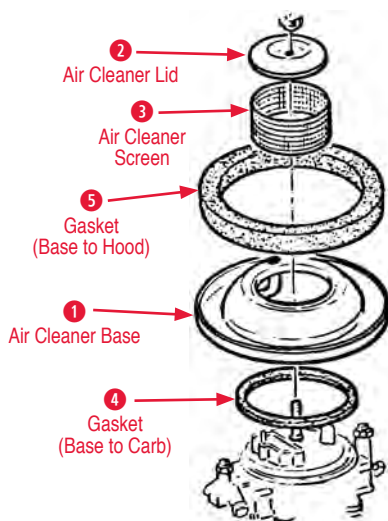

L-88 Air Cleaner

1 Air Cleaner Base

100094 65-72 Air Cleaner Base 427/L88/LT1 ..... $62.00

2 Air Cleaner Lid

100060 67-69 L88 Air Cleaner Lid (black) $40.00

3 Air Cleaner Screen

100061 67-69 L88 Air Cleaner Screen..... $15.00

Air Cleaner Hose

100055 64-69 Air Cleaner Hose to Elbow..... $4.00

Air Cleaner Screen (In Hood)

100057 67-69 L88 Air Cleaner Screen in Hood..... $42.00

100058 67-69 L88 Air Cleaner Foam in Hood..... $18.00

4 Gasket (Base to Carb)

185004 64-81 Air Cleaner Gasket (Holley & Q-Jet) $5.00

5 Gasket (Base to Hood)

100059 67-69 Air Cleaner Base to Hood Gasket..... $17.00