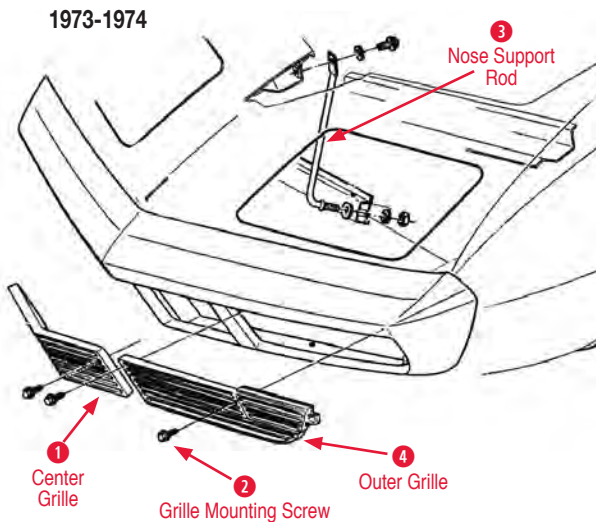

1973-1982 Grille