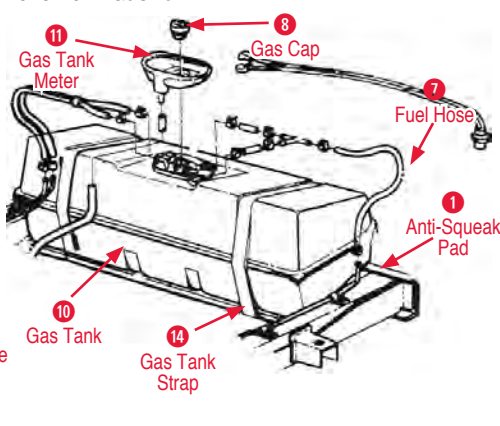

1975-1977 Gas Tank