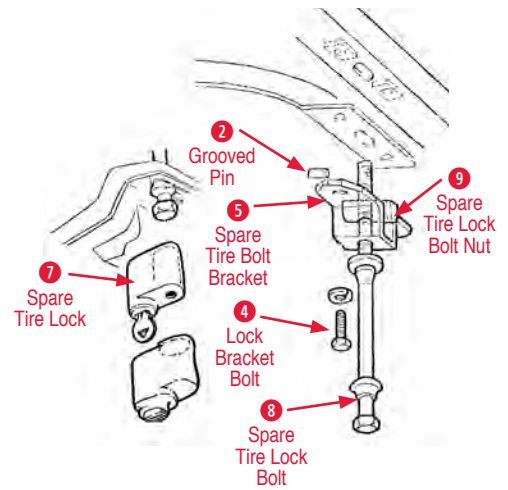

- 6 Spare Tire Cover Y Strap**
- 380021 68-82 Spare Tire Cover Y Strap \$75.00
- 7 Spare Tire Lock**
- 375046 68-82 Spare Tire Lock (69-82 key) \$59.00
- 8 Spare Tire Lock Bolt**
- 170156 68-74 Spare Tire Lock Bolt Kit \$43.00
- 170734 75-77 Spare Tire Lock Bolt Assembly \$42.00
- 170997 78-82 Spare Tire Rear Lock Bolt \$26.00
- 9 Spare Tire Lock Bolt Nut**
- 170158 63-79 Spare Tire Lock Bolt Nut Rear..... \$5.00
- 10 Tire Carrier Hanger**
- 380029 80-82 Spare Tire Hanger (pair)..... \$24.00
- Tire Carrier Kit**
- 380026 68-82 Spare Tire Carrier Kit..... \$375.00
- 11 Tire Lower Carrier**
- 380039 68-82 Spare Tire Lower Carrier \$155.00