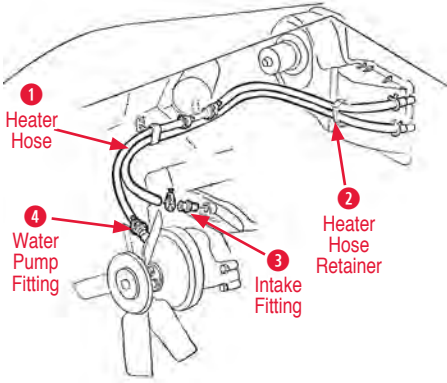

1968-1982 Heater Hoses

Small Block Non AC