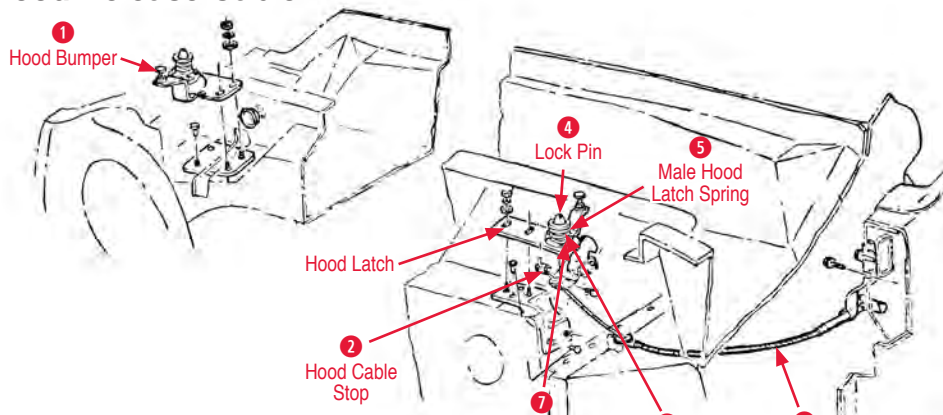

Hood Release Cable

1 Hood Bumper

260140 53-76 Hood Bumper (pair) Correct $4.00
260020 56-76 Hood Bumper Adjustment Screw, Nut & Washer (pair).....$2.00
260025 56-76 Round Hood Bumpers (pair).....$3.00
260022 74-79 Hood Bumper $5.00
260024 77-82 Hood Rubber Bumper.....$4.00
260043 80-82 Hood Bumper Set.....$23.00

Hood Cable Clevis Pin

260029 68L-82 Hood Lock Clevis Pin Kit (6 pcs) $9.00
260091 68-82 Hood Cable Clevis Pin Kit (6 pcs) $6.00

2 Hood Cable Stop

170286 63-76 Hood Cable Brass Stop & Screw $3.00
260042 63-82 Brass Cable Stop $4.00

3 Hood Release Cable

260132 68-76 Hood Release Cable with Handle $37.00
260184 68-79 Hood Release Cable with Handle Tempered Wire.....$20.00

4 Lock Pin

260133 77-79 Hood Release Cable with Handle $41.00
260134 80-82 Hood Release Cable with Handle $40.00
260185 80-82 Hood Release Cable with Handle Tempered Wire.....$21.00

Hood Release Cable Grommet

560053 68-76 Hood Release Cable Grommet.....$7.00

Hood Release Cable J Clip

260164 63-82 Hood Release Cable J Clip.....$2.00

Hood Striker

260187 77-78 Hood Striker.....$14.00
260100 79-82 Hood Striker.....$14.00

Hood Striker Bolt Kit

170867 78-82 Hood Striker Bolt Kit.....$4.00

Hood Striker Shim

260138 78-82 Hood Striker Shim Kit.....$5.00