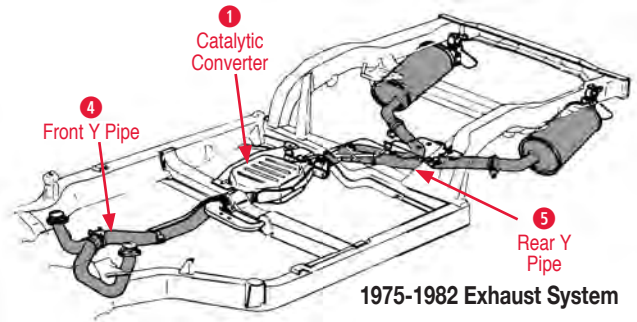

1975-1982 Exhaust System

1 Catalytic Converter

150423	75only	High Perf. Catalytic Converter	.....	$150.00
150223	76-81	High Perf. Catalytic Converter	.....	$167.00
150403	82-85	High Perf. Catalytic Converter	.....	$203.00

Catalytic Converter Flange Gasket

150035	75-81	Cat. Conv. Flange Gasket (ea)	.....	$8.00
150036	82-85	Cat. Conv. Flange Gasket (ea)	.....	$7.00

2 Exhaust Pipe 2

150253	68-74	#2 Exhaust Pipe pair 2-1/2 inch 327/350/427/454/L-82 4 Speed	.....	$115.00
150254	68-73	#2 Exhaust Pipe pair 2-1/2 inch 68 427 Auto, 68-73 327/350 SHP Auto 70-74 454 Auto	.....	$115.00
150250	69-74	#2 Exhaust Pipe pair 2 inch 350/427 4 Speed	.....	$105.00
150252	69-74	#2 Exhaust Pipe pair 2 in 427 Auto	.....	$105.00

3 Front Exhaust Pipe

150199	66-68	Front Pipe (pr) 427 4-Speed (2.5in)	.....	$160.00
150141	68only	Front Pipe (pr) 427 Auto (2.5in)	.....	$160.00
150201	66-74	Front Pipe (pr) 327 4-Speed	.....	$155.00
150233	69-74	Front Pipe (pr) 350 4-Speed (2 in)	.....	$132.00
150235	69-74	Front Pipe (pr) 350 Auto (2 in)	.....	$132.00
150237	68-73	Front Pipe (pr) 327/350/L-82 SHP (2" Manifold - 2.5" system) Auto	.....	$139.00
150247	68-73	Front Pipe (pr) 327/350/L-82 SHP (2" Manifold - 2.5" system) 4-Spd	.....	$139.00
150239	69only	Front Pipe (pr) 427 4-Speed (2.5" Manifold - 2" system)	.....	$152.00
150241	69only	Front Pipe (pr) 427 Auto (2.5" Manifold - 2" system)	.....	$152.00
150147	70-74	Front Pipe (pr) 454 4-Spd 2-1/2 in	.....	$155.00
150148	70-74	Front Pipe (pr) 454 Auto 2-1/2 in	.....	$155.00

4 Front Y Pipe

150218	75-76	Front Y Pipe All with A.I.R.	.....	$169.00
150264	76-79	Front Y Pipe All w/o A.I.R.	.....	$169.00
150220	80only	Front Y Pipe 350	.....	$195.00
150221	80-81	Front Y Pipe 305	.....	$195.00
150222	82only	Front Y Pipe	.....	$204.00

5 Rear Y Pipe

150224	75only	Rear Y Pipe	.....	$152.00
150351	75only	Rear Y Pipe 4-Speed	.....	$120.00
150350	76-78	Rear Y Pipe (76-77 All, 78 L48)	.....	$159.00
150263	78-81	Rear Y Pipe (78 L82, 79-81 All)	.....	$157.00
150271	82-82	Rear Y Pipe	.....	$157.00