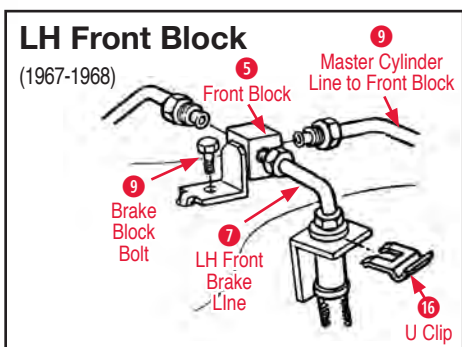

500288 69-69 MC Line Set w/ Power - Steel.....	$22.00
500391 69-69 MC Line Set w/o Power - Steel.....	$25.00
500092 70-73 MC Line Set w/ Power - Stainless....	$42.00
500093 70-73 MC Line Set w/o Power - Stainless....	$35.00
500392 70-73 MC Line Set w/ Power - Steel.....	$25.00
500393 70-73 MC Line Set w/o Power - Steel.....	$25.00
500094 74-82 MC Line Set w/ Power - Stainless.....	$35.00
500095 74-82 MC Line Set w/o Power - Stainless....	$35.00
500394 74-82 MC Line Set w/ Power - Steel.....	$30.00
500395 74-82 MC Line Set w/o Power - Steel.....	$25.00
11 Rear Block	
500167 63-82 RH Rear Brake Block	$10.00
500168 65-82 LH Rear Brake Block	$22.00
12 Rear Brake Line	
500125 65-68 LH Rear J Line - Stainless	$15.00
500425 65-68 LH Rear J Line - Steel	$12.00
500126 65-68 RH Rear J Line - Stainless.....	$15.00
500426 65-68 RH Rear J Line - Steel	$10.00
500127 69-82 LH Rear J Line - Stainless	$15.00
500128 69-82 RH Rear J Line - Stainless.....	$15.00
500427 69-82 LH Rear J Line - Steel	$12.00
500428 69-82 RH Rear J Line - Steel	$12.00
13 Rear Crossover	
500129 63-82 Rear Crossover - Stainless.....	$25.00
500429 63-82 Rear Crossover - Steel	$20.00
14 Rear Crossover Clip	
500145 63-82 Rear Crossover Clip Kit (2 pcs)	$6.50
500142 63-82 Rear Crossover Clip (each)	$4.50
15 Rubber Hose	
500133 63-82 Front Brake Hose - each (2 required) ..	$12.00
500134 63-82 Rear Brake Hose - each (2 required) ..	$12.00
500137 65-82 Stainless Braided Hose Kit (4 pcs)....	$85.00
16 U Clip	
500136 56-82 Brake Hose U-Clip - each	$1.25

Frame
Suspension
Brakes
Steering
Engine
Fuel System
Cooling Sys
Transmission
Electrical
Heat/AC
Exhaust
Body
Interior
Misc.
Index
Order Form