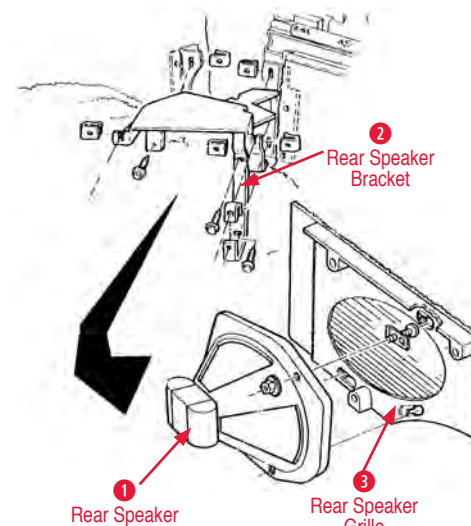

3 Rear Speaker Grille

330088 78-82 RH Rear Speaker Grille $40.00
330089 78-82 LH Rear Speaker Grille..... $40.00