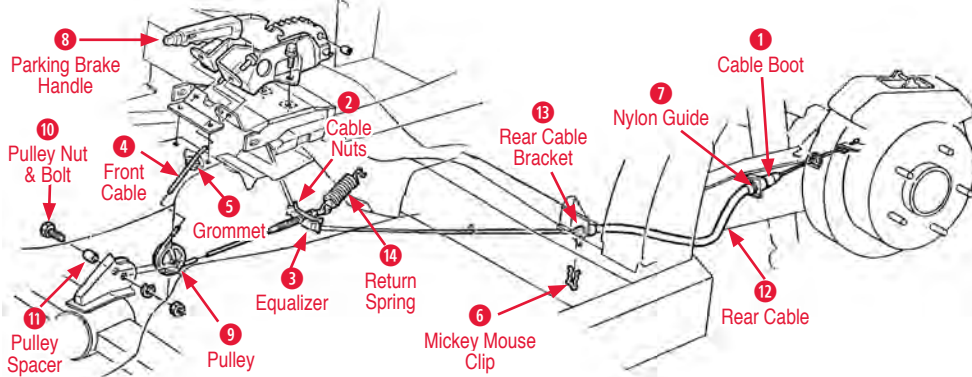

Parking Brake Assembly

1 Cable Boot	500132 65-82 Cable Boot - Each (2 req'd)	$10.00	Parking Brake Handle Repair Kit	500596 67-82 Pk Brake Handle Repair Kit	$21.00
2 Cable Nuts	170633 67-82 Cable Nuts at Equalizer	$0.75	Parking Brake Warning Light Switch	370139 67-82 Pk Brake Warning Light Switch	$24.00
3 Equalizer	500027 64-82 Parking Brake Equalizer	$6.00	9 Pulley	500056 67-82 Front Cable Nylon Pulley	$5.00
4 Front Cable	500055 67-82 Front Cable Kit - Stainless	$35.00	10 Pulley Nut & Bolt	500058 67-82 Pulley Bolt with Nut & Washer	$2.00
	500021 67-82 Parking Brake Front Cable	$22.00	11 Pulley Spacer	500057 67-82 Pulley Spacer Bushing	$6.00
5 Grommet	560049 67-75 Parking Brake Cable Grommet	$6.00	12 Rear Cable	500036 65-82 Rear Cable for Disc Brakes	$49.00
6 Mickey Mouse Cable Clip	500031 63-82 Mickey Mouse Clip	$2.00	500037 65-82 Rear Cable Kit - Stainless	$50.00	
7 Nylon Guide	500039 63-82 Parking Brake Cable Nylon Guide	$1.50	500012 65-82 Rear Cable OEM Style with correct case & boots	$50.00	
Parking Brake Frame Bracket	400161 64-68 LH Parking Brake Frame Bracket	$12.00	500230 76-82 Rear Cable for Disc Brakes	$55.00	
	400162 64-68 RH Parking Brake Frame Bracket	$12.00	500514 67-82 Parking Brake Cable Kit	$65.00	
8 Parking Brake Handle	500278 67-69 Parking Brake Handle	$100.00	13 Return Cable Bracket	500597 68-82 Pk Brake Rear Cable Bracket	$7.00
	500053 67-82 Parking Brake Handle Assembly	$463.00	14 Return Spring	500025 64-82 Return Spring for Front Cable	$8.00
	500268 70-76 Parking Brake Handle	$100.00	500003 56-82 Parking Brake Cable U-Clip Set	$6.00	
Parking Brake Handle Bolt Kit	500250 67-76 Pk Brake Handle Bolt Kit (4 pcs)	$2.50			

Parking Brake Shoe