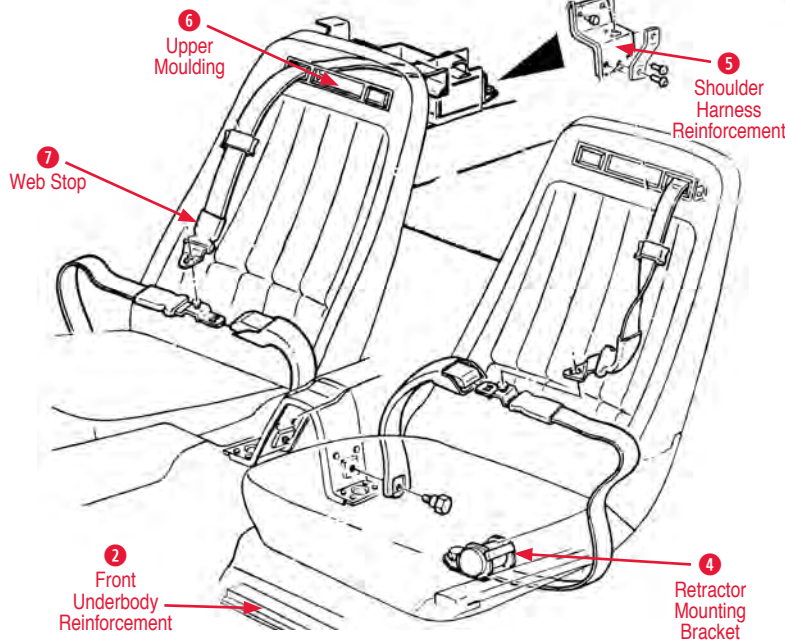

Seat Belts & Reinforcements

Frame
Suspension
Brakes
Steering
Engine
Fuel System
Cooling Sys
Transmission
Electrical
Heat/AC
Exhaust
Body
Interior
Misc.
Index
Order Form

1 Cable
290631 71-74 Seat Belt Underbody Cable $38.00

2 Front Underbody Reinforcement
290373 68-74 LH Underbody Seat Front Reinf. $30.00
290374 68-74 RH Underbody Seat Front Reinf. $30.00

3 Outer Reinforcement
290332 68E RH Seat Belt Outer Reinforcement
with Weld Nut $48.00
290333 68E LH Seat Belt Outer Reinforcement
with Weld Nut $48.00
290330 68 RH Belt Guide Outer Reinf. $48.00
290331 68 LH Belt Guide Outer Reinf. $48.00
290307 68-69 Seat Belt Outer Reinforcement..... $48.00
290308 68-69 Seat Belt Outer Reinforcement..... $48.00
290334 68-69 RH Seat Belt Guide Outer Reinf. $48.00
290335 69 LH Seat Belt Guide Outer Reinf. $48.00
290446 72-74 RH Seat Belt Outer Reinforcement.... $47.00
290447 72-74 LH Seat Belt Outer Reinforcement $47.00

Retractable Seat Belt Mounting Bracket

290653 70-73 LH Retract Seat Belt Mntg Bracket $55.00
290654 70-73 RH Retract Seat Belt Mntg Bracket.... $55.00

4 Retractor Mounting Bracket

290393 72-73 LH Retractor Mounting Bracket $61.00
290394 72-73 RH Retractor Mounting Bracket $61.00

Seat Belt Reinforcement

290651 70 LH Seat Belt Reinforcement..... $20.00
290652 70 RH Seat Belt Reinforcement $20.00

5 Shoulder Harness Reinforcement

290395 70-74E LH Shoulder Harness Reinf..... $48.00
290396 70-74E RH Shoulder Harness Reinf..... $48.00

6 Upper Moulding

290633 70-75 Seat Back Upper Moulding (no hole) . $45.00
290634 70-75 LH Seat Back Upper Moulding..... $45.00
290635 70-75 RH Seat Back Upper Moulding $45.00

7 Web Stop (*add color code, see pg. 1)

290684* 70-75 Seat Belt Web Stop (pair) $19.00
290694 70-75 Seat Belt Web Stop (pair) $25.00

Seat Belts

Universal Seat Belt (Button Style)

290035-03 68-82 Univ Seat Belt - pair (Black) $49.00
290035-09 68-82 Univ Seat Belt - pair (Red) $49.00
290035-31 68-82 Univ Seat Belt - pair (Dk Blue) $49.00
290035-32 68-82 Univ Seat Belt - pair (Saddle)... $49.00
290035-71 68-82 Univ Seat Belt - pair (Silver) $49.00

Universal Seat Belt (Chrome Buckle Style)

290079-03 53-82 Univ Seat Belt - pair (Black) $60.00

Seat Belts with Shoulder Harness

290289-03 68-69 Seat Belt - pair (Black)..... $490.00
290289-27 68-69 Seat Belt - pair (Red)..... $490.00
290289-32 68-69 Seat Belt - pair (Saddle)..... $490.00
290289-43 68-69 Seat Belt - pair (Dk Blue)..... $490.00

Seat Belt Under Reinforcement

290412 65-69 RH Inner Seat Belt Rein..... $32.00
290413 65-69 LH Inner Seat Belt Rein. $32.00

Shoulder Harness Buckle Covers

290648-03 66-68 Buckle Covers - pair (Black).... $17.00
290648-24 66-68 Buckle Covers - pair (Tan) $27.00
290648-25 66-68 Buckle Covers - pair (Blue) $27.00
290648-27 66-68 Buckle Covers - pair (Red)..... $27.00

Seat Belt Sleeves

290314-03 69-69 Seat Belt Sleeve - Pair (Black) . $27.00
290367-03 70-73 Seat Belt Sleeve - Pair (Black) . $30.00
290399-47 74-82 Seat Belt Buckle Sleeve (pair) $37.00

Retractable Lap Seat Belts

290278-03 70-77 Seat Belt - pair (Black)..... $300.00
290278-34 70-77 Seat Belt - pair (Red)..... $300.00
290278-46 70-77 Seat Belt - pair (Dk Blue)..... $300.00
290278-47 70-77 Seat Belt - pair (Saddle)..... $300.00
290278-48 70-77 Seat Belt - pair (Silver) $300.00

Lap Belt Rollup Device

290080 53-82 Lap Belt Rollup Device..... $10.00

Seat Belts with Dual Retractor

290290-03 70-73 Seat Belt - pair (Black)..... $490.00
290290-27 70-73 Seat Belt - pair (Red)..... $490.00
290290-31 70-73 Seat Belt - pair (Dk Blue)..... $490.00
290290-32 70-73 Seat Belt - pair (Saddle)..... $490.00

OEM Style Seat Belts with Dual Retractors