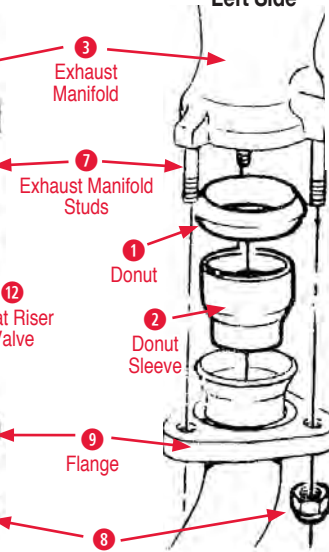

1968-1982
Left Side

AIR Smog Tubes

150274	68-71	Exh Manifold AIR Smog Tubes Big Block (pair)	$180.00
150275	72-74	Exh Manifold AIR Smog Tubes Big Block (pair)	$180.00

1 Donut

150039	57-74	Exhaust Donut Seal 2 inch (each).....	$4.00
150040	57-74	Exhaust Donut Seal 2-1/2 inch (each)	$6.00

2 Donut Sleeve

150164	53-82	Exhaust Donut Sleeve - 2 inch	$9.00
150165	62-82	Exhaust Donut Sleeve - 2 1/2 inch.....	$9.00

3 Exhaust Manifold

150368	66-69	Exhaust Manifold pair 427	$660.00
150278	65-71	LH SB Exhaust Manifold - 2 inch.....	$130.00
150279	66-80	LH or RH Exhaust Manifold - 2 in.....	$227.00
150016	66-74	RH Exhaust Manifold 427/454 w/o AIR 2-1/2 inch.....	$355.00
150017	66-69	LH Exhaust Manifold 427/454 w/o AIR 2-1/2 inch	$344.00
150018	66-74	RH Exh. Manifold 427/454 w/AIR.....	$392.00
150019	66-69	LH Exh. Manifold 427/454 w/AIR.....	$392.00
150007	70-74	LH Exhaust Manifold 454 w/o AIR ...	$655.00
150276	70-74	LH Exhaust Manifold 454 w/AIR.....	$440.00
150297	72-80	Exhaust Manifold (2 inch) without AIR Holes.....	$245.00
150012	72-80	Exhaust Manifold 2 inch LH (72-80) & RH (68-71).....	$335.00

4 Exhaust Manifold Bolts

170068	65-74	Exhaust Manifold Bolt Set 427/454 without Pwr Steering & AC (16 pcs)...	$24.00
170069	66-74	Exhaust Manifold Bolt Set 427/454 with Power Steering	$27.00
170070	66-74	Exhaust Manifold Bolt Set 427/454 with AC & w/o Power Steering.....	$27.00
170071	66-74	Exhaust Manifold Bolt Set 427/454 with AC & with Power Steering.....	$30.00
170066	64-76	Bolt Set 327 w/AC	$25.00
170065	56-79	Bolt Set 327 wo/AC	$19.00

Exhaust Manifold Calyx

285002	53-15	Exhaust Manifold Calyx	$18.00

5 Exhaust Manifold Gasket

150038	65-68	Gasket Set 396/427/454	$20.00
150037	57-80	Gasket Set - Small Block	$18.00

6 Exhaust Manifold Washer

170059	56-80	Exhaust Manifold Washer Set (8 Pcs)	$7.00

7 Exhaust Manifold Studs

170056	56-79	Stud & Nut Kit (12 pcs).....	$14.00
150286	55-81	Exhaust Stud & Nut Kit Correct	$23.00
170057	56-79	Stud & Nut Kit (12 pcs) Stainless	$22.00

8 Exhaust Stud Nuts

170058	56-79	Exhaust Manifold Brass Nut Kit (6 Pcs) (3/8 inch-16 X 9/16 inch).....	$4.00
150026	56-81	Exhaust Stud Nut Kit (6 Crimp Nuts)	$9.00

9 Flange

150049	62-74	Exhaust Pipe Flat Flange 2 1/2 inch...	$11.00

10 French Lock

170063	65-74	French Lock Set 427/454.....	$15.00
170062	66-80	French Lock Set Small Block.....	$15.00

11 Heat Riser Gasket

150041	57-82	Heat Riser Gasket 2 inch	$4.00
150042	57-82	Heat Riser Gasket 2-1/2 inch	$5.00

12 Heat Riser Valve

150044	57-74	Heat Riser Valve 2 inch	$65.00
150045	57-74	Heat Riser Valve 2-1/2 inch.....	$75.00
150047	75-79	Valve with Stock Exhaust (2 inch)	$62.00
150293	80-81	Valve with Vacuum Actuator 2 in.....	$140.00

Spacers may be substituted for Heat Riser Valves

150043	57-74	Exhaust Spacer 2 inch	$40.00
150046	62-74	Exhaust Spacer 2-1/2 inch 427/454...	$45.00

Heat Riser Valve Rod Clip