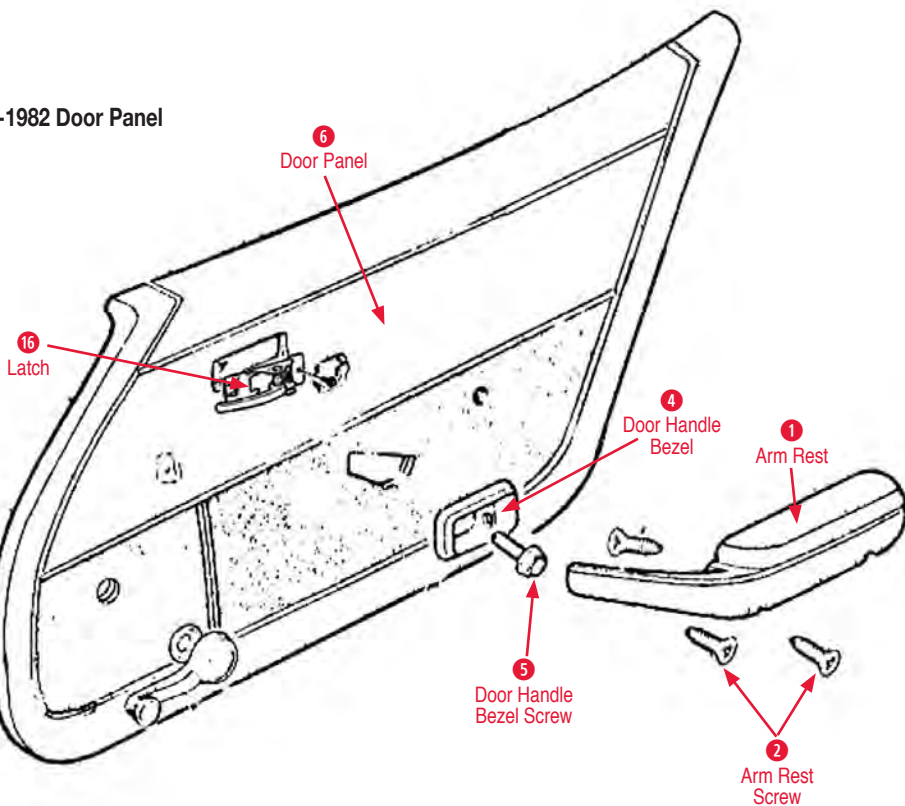

1978-1982 Door Panel

18 U-Trim

280713	68-77	LH Door Panel Armrest U-Trim.....	$30.00
280714	68-77	RH Door Panel Armrest U-Trim.....	$30.00

Vapor Barrier

290693	68-82	Door Panel Vapor Barrier (pair).....	$34.00
290696	68-82	Vapor Barrier - (pair) Clear Plastic.....	$35.00