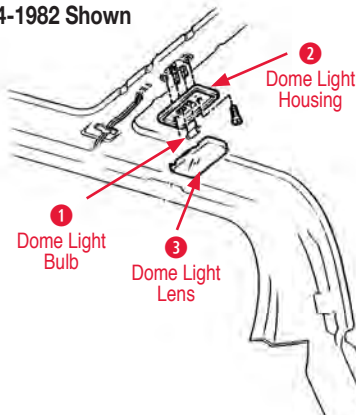

Dome Light

1974-1982 Shown

- 1 Dome Light Bulb**
310103 69-10 Dome Light Bulb (#214) \$3.00
- 2 Dome Light Housing**
310101 63-73 Dome Light Socket (Except 68)..... \$10.00
310049 63-73 Coupe Dome Light Housing \$35.00