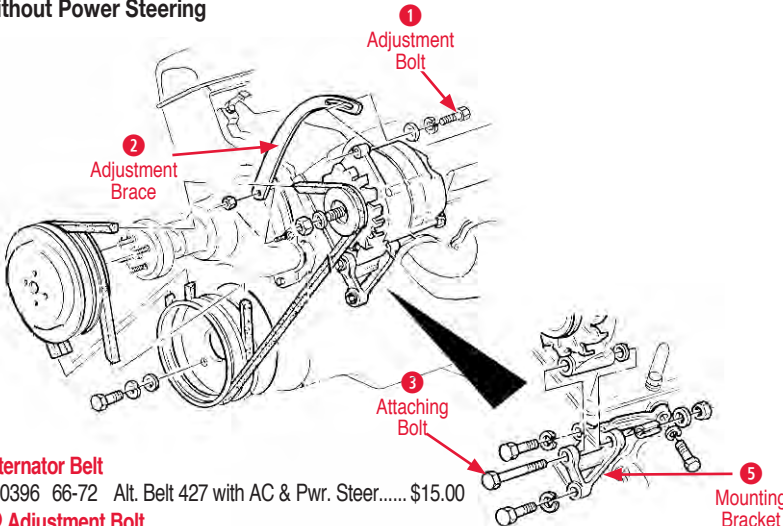

1968-1974 Big Block Alternator

without Power Steering

Alternator Belt

- 140396 66-72 Alt. Belt 427 with AC & Pwr. Steer..... $15.00

1 Adjustment Bolt

- 170042 56-78 Bolt & Washer - WB Headmark..... $2.00

2 Adjustment Brace

- 140236 68-74 BB Adjustment Brace exc. PS..... $20.00

3 Attaching Bolt Kit

Includes stud, bolts, washers, and nuts for mounting alternator

- 140309 65-74 Alternator Attaching Bolt Kit - BB..... $17.00

5 Mounting Bracket

- 140226 66-74 Alt. Mount Bracket BB w/o PS..... $95.00

Stud

- 170047 65-74 PS/Alternator Mount Stud..... $4.00

Wiring Harness Boot

- 140225 63-82 Alternator Wiring Harness Boot..... $4.00

Alternator Plug Pigtail

- 490340 63-68 Alternator Plug Pigtail..... $6.00
- 490341 69-82 Alternator Plug Pigtail..... $6.00

Alternator/Power Steering Mount Kits

- 140247 65-69 Big Block Alt/PS Mount Kit..... $199.00
- 140318 70-74 Big Block Alt/PS Mount Kit..... $175.00

with Power Steering