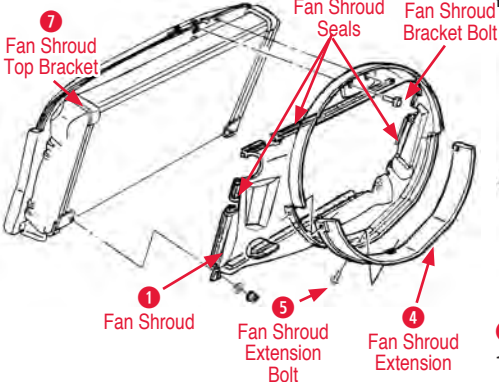

Fan Shrouds

1968-1972 with Aluminum Radiator

1974-Early 1976 Small Block

1968-1973 with Copper Radiator

Late 1976 - 1982

1 Fan Shroud

- 145093 69-72 Fan Shroud 350 w/AC (Plastic) \$200.00
- 145095 69-72 Shroud 427/454 (Plastic) w/ext.....\$355.00
- 145097 73-75 Fan Shroud (Plastic)\$230.00
- 145100 76L-82 Fan Shroud (non L82).....\$500.00