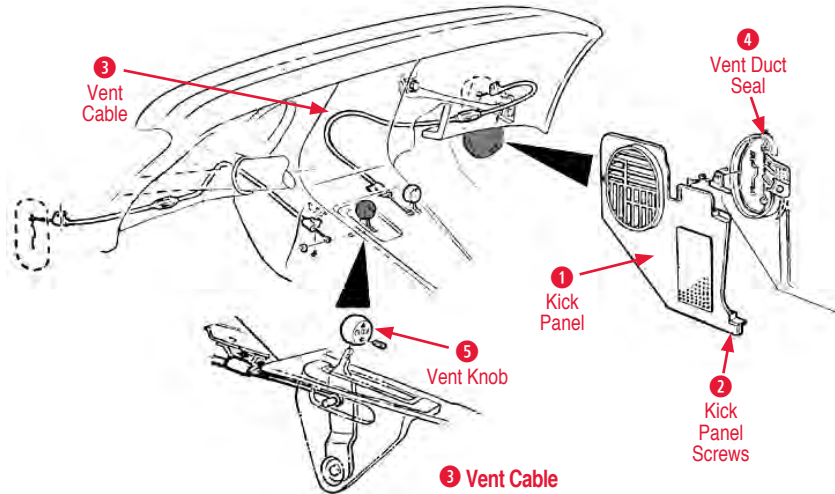

Kick Panels & Vents

(1968-1976 shown)

- **1 Kick Panel**
  280777 69-77 LH Kick Panel..... $45.00
  280778 67-77 RH Kick Panel..... $45.00
  280334 78-82 LH Kick Panel (unpainted) $45.00
  280333 78-82 RH Kick Panel (unpainted) $45.00
- **2 Kick Panel Screw Kit**
  170430 78-82 Kick Panel Screws (2 pcs)..... $2.50
- **Vacuum Actuator**
  250259 68-81 Kick Panel Air Vent Vacuum Actuator $46.00
- **3 Vent Cable**
  250168 68-76 Vent Cable (without AC) $25.00
- **Vent Door Seal**
  185039 68-76 Fresh Air Vent Door Seal Set $10.00
- **4 Vent Duct Seal**
  185345 68-77 Fresh Air Vent Duct Seal (pair)..... $4.00
- **5 Vent Knob**
  800123 68 Vent Knob - pair (w/o AC) $23.00
  800105 68 Chrome Knob - pair (w/o AC) $25.00
  800124 69-70 Vent Knob (w/o AC) (Black Smooth Finish)..... $10.00
  800106 71-76 Black Vent Knob - pair (w/o AC)..... $5.00
- **Vent Outlet Ball**
  110139 68-77 Air Vent Outlet Ball..... $17.00
- **Vent Ball Seals**
  185008 68-77 Vent Ball Felt Seals (4 pcs)..... $7.00

Frame
Suspension
Brakes
Steering
Engine
Fuel System
Cooling Sys
Transmission
Electrical
Heat/AC
Exhaust
Body
Interior
Misc.
Index
Order Form