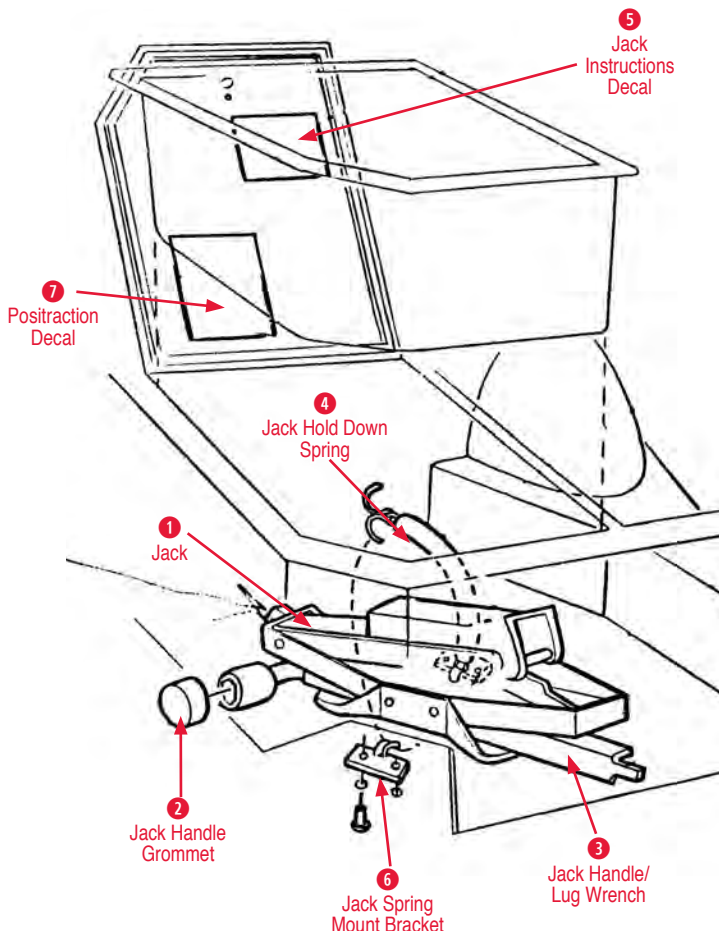

Frame
Suspension
Brakes
Steering
Engine
Fuel System
Cooling Sys
Transmission
Electrical
Heat/A/C
Exhaust
Body
Interior
Misc.
Index
Order Form