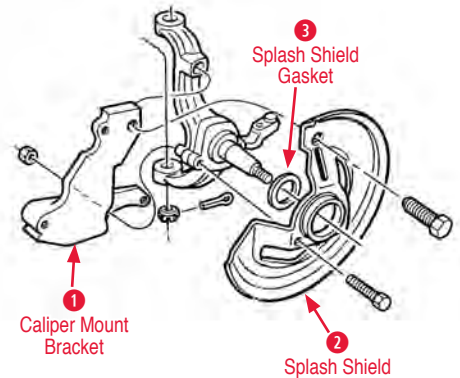

Steering Knuckle Assembly

- **1 Caliper Mount Bracket**
  440090 66-68 RH Front Brake Caliper Mnt Bracket $488.00
  440091 66-68 LH Front Brake Caliper Mnt Bracket $678.00
  440576 69-82 RH Brake Caliper Mount Bracket $79.00
  440575 69-82 LH Brake Caliper Mount Bracket.....$79.00
- **Spindle to Knuckle Bolt Kit**
  170046 65-68 Front Lwr Spindle to Knuckle (8 Pcs)...$8.00
- **2 Splash Shield**
  440307 65-75 LH Front Disc Splash Shield Silver $30.00
  440685C65-75 LH Front Brake Backing Shield Silver Correct.....$40.00
  440308 65-75 RH Front Disc Splash Shield Silver....$30.00
  440684C65-75 RH Front Brake Backing Shield Silver Correct $40.00
  440305 76-82 LH Front Disc Splash Shield Gold.....$30.00
  440305C 76-82 LH Front Disc Splash Shield Gold (Correct).....$40.00
  440306 76-82 RH Front Disc Splash Shield Gold $30.00
  440306C 76-82 RH Front Disc Splash Shield Gold (Correct).....$40.00
- **3 Splash Shield Gasket**
  185077 63-82 Front Brake Splash Shield Gasket (pair).....$5.00