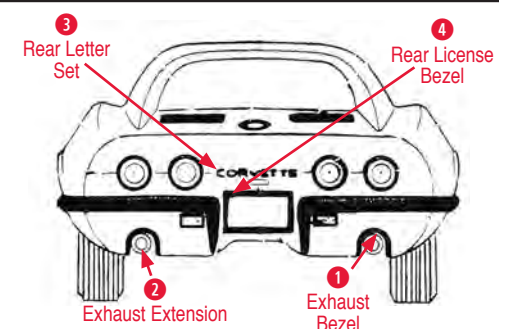

Rubber Bumper

600067 62-75 Rear License Bumper $3.00

Luggage Rack

Luggage Rack

910011 68-75 Luggage Rack Stainless Steel 6 Bolt.....$270.00
910013 76-77 Luggage Rack Stainless Steel 8 Bolt.....$250.00

Luggage Rack Mount Kit

910015 68-75 Luggage Rack Mount Kit $50.00
910019 76-77 Luggage Rack Mount Kit $55.00
910023 68-77 Chrome Luggage Rack Mount Kit $80.00

Luggage Rack Tip Set

910016 63-82 Luggage Rack Tip Set (8 pcs) $8.00