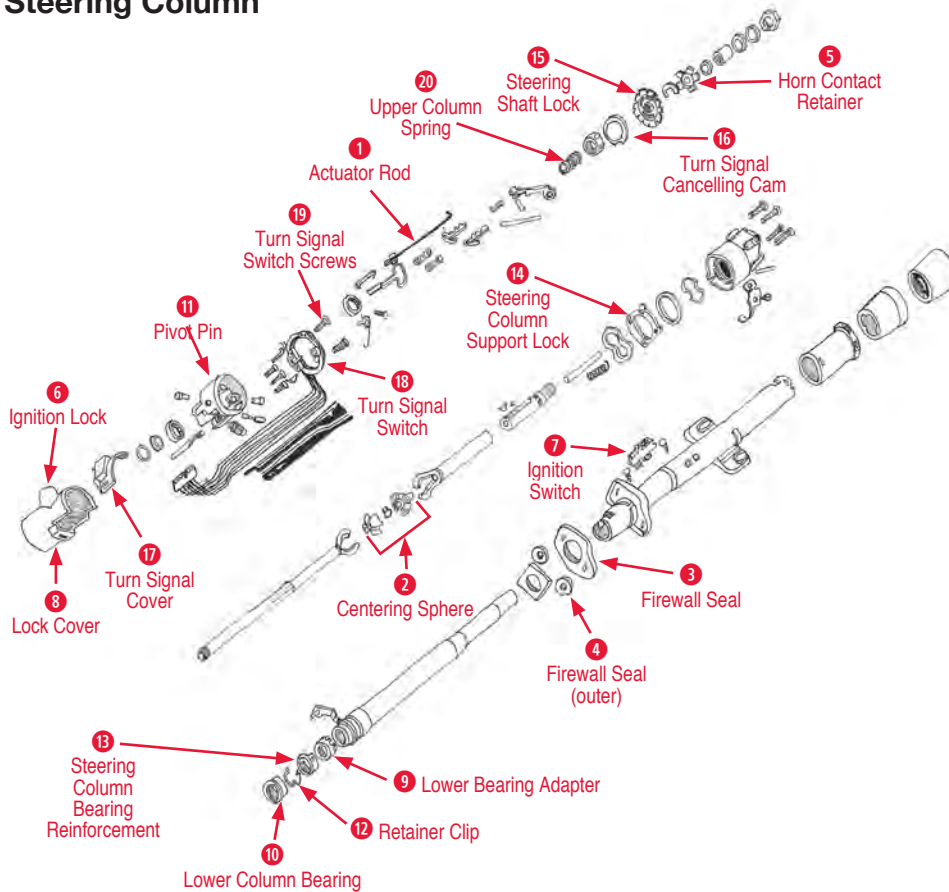

Tilt/Telescoping Steering Column

1 Actuator Rod 350215 69-76 Strg Column Rack & Rod..... $20.00 2 Centering Sphere 350232 69-76 Strg Col Shaft Centering Sphere..... $13.00 Dimmer Switch Rod Actuator 370013 77-82 Dimmer Switch Rod Actuator ..... $23.00 3 Firewall Seal 185286 68 Steering Column Firewall Seal ..... $6.00 185287 69-76 Steering Column Firewall Seal ..... $6.00 4 Firewall Seal (outer) 185342 69-75 Column Outer Firewall Seal (pair) ..... $4.00 Flange 350234 69-82 Lower Column Flange (refurbished)... $20.00 5 Horn Contact Retainer 350136 69-86 Horn Contact Retainer ..... $10.00 Horn Contact Spring 350110 67-82 Horn Contact Spring Kit ..... $6.00 6 Ignition Lock 375058 68 Ignition Cylinder with Keys (correct)... $32.00 375157 69-78 Ignition Cylinder with Keys (correct)... $32.00 375160 79-85 Ignition Cylinder with Keys (correct) .. $29.00 375059 69-77 Ignition Lock with Keys..... $13.00 Ignition Release Lever 350167 78-82 Ignition Release Lever ..... $19.00 7 Ignition Switch 370009 68 Ignition Switch ..... $34.00 370011 69-96 Ignition Switch with Tilt & Tele. .... $20.00 Ignition Switch Bezel 110014 68 Ignition Switch Bezel ..... $30.00 Ignition Switch Nut 110138 68 Ignition Switch Nut (black) ..... $23.00 8 Lock Cover 350196 77-82 Lock Cover (Replacement)..... $75.00 9 Lower Bearing Adapter 350198 68-82 Lower Bearing Adapter (plastic) $14.00	10 Lower Column Bearing 350142 67-68 Lower Steering Column Bearing ..... $49.00 350097 69-82 Lower Steering Column Bearing ..... $36.00 Lower Column Cover* (specify color - see pg. 1) 290055* 69-77 Lower Steering Column Cover ..... $75.00 290052* 78-81 Lower Steering Column Cover ..... $80.00 11 Pivot Pin 350021 69-82 Steering Pivot Pin Kit with T&T..... $53.00 Rack & Bearing Kit 350008 78-96 Rack & Bearing Kit (7pcs)..... $65.00 12 Retainer Clip 350166 65-82 Steering Column Retainer Clip..... $8.00 Steering Column Covers 350354 68 Ididit Steering Column with Tilt ..... $660.00 13 Steering Column Bearing Reinforcement 350197 68-72 Column Bearing Reinforcement ..... $10.00 Steering Column Covers 350031 68 Lower Column Cover (2 pcs)..... $80.00 350032 68 Upper Column Cover (2 pcs)..... $50.00 290279 69-77 Lower Column Cover (unpainted) ..... $57.00 Steering Column Lock Cable 340017 69-76 Strg Col Lock Cable (4 spd) Correct .. $40.00 340309 69-76 Strg Col Lock Cable (auto) Correct.... $40.00 340014 69-76 Steering Column Lock Cable (4 spd) . $14.00 340069 69-76 Strg Col. Lock Cable to Trans (auto).. $14.00 Steering Column Lock Cable Brackets 350186 69-73 Strg. Lock Cable Rear Bracket..... $9.00 350187 69-75 Strg. Lock Cable Front Bracket ..... $9.00 Steering Column Lock Rod 250240 69-76 Tilt & Tele Strg Col Lock Rod ..... $7.00 14 Steering Column Support Lock 350145 70-82 Steering Column Support Lock ..... $14.00 Steering Column Upper Shield 350235 69-75 Steering Column Upper Shield with Tilt & Telescoping $43.00	Steering Coupler 350141 57-82 Steering Coupler Kit..... $15.00 350127 65-82 Steering Coupler Bolt ..... $5.00 350128 67-69 Steering Coupler w/o power ..... $75.00 350129 69-81 Coupler w/Flange (reproduction)..... 50.00 Steering Shaft Flange 350173 67-82 Steering Shaft Flange ..... $50.00 15 Steering Shaft Lock 350169 69-89 Steering Column Shaft Lock w/T&T... $43.00 Turn Signal Wiring Adadpter 490687 69-79 Turn Signal Wiring Adapter (male to female)..... $19.00 16 Turn Signal Cancellling Cam 350065 69-82 Cancelling Cam with T&T ..... $65.00 Turn Signal Cancel Spring 350189 69-82 LH Turn Signal Cancel Spring ..... $1.40 350229 69-82 RH Turn Signal Cancel Spring ..... $1.40 17 Turn Signal Cover 350143 77-82 Steering Column Turn Signal Cover .. $21.00 18 Turn Signal Switch 350058 67-68 Turn Signal Switch ..... $75.00 370181 69-76 Turn Signal Switch with T&T..... $75.00 370115 77-79 Turn Signal Switch with T&T (1st Design) Has 30 Degree Bend ..... $48.00 370116 79-87 Turn Signal Switch with T&T (2nd Design) ..... $39.00 19 Turn Signal Switch Screws 170788 68-82 Turn Signal Switch Mntg Screws..... $1.50 Upper Column Bearing 350085 67-68 Upper Steering Column Bearing ..... $25.00 350117 69-96 Upper Column Bearing with T&T ..... $12.00 20 Upper Column Spring 350233 69-86 Upper Steering Column Spring ..... $8.00 Upper Seal 185350 70-82 Steering Column Upper Seal..... $50.00