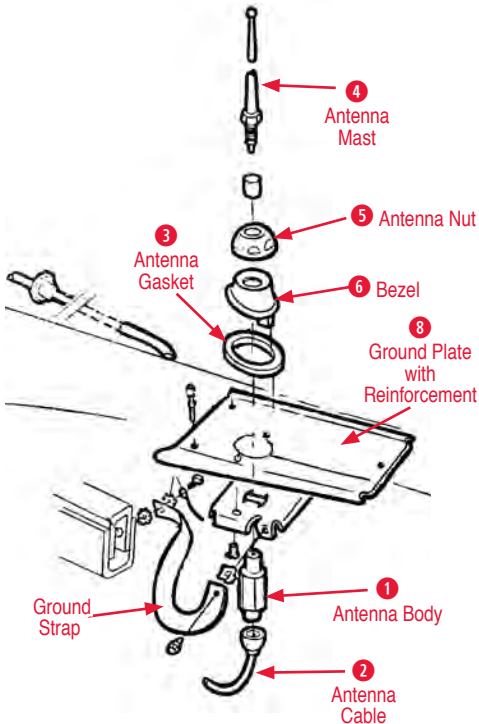

Luggage Rack Tip Set

910016 63-82 Luggage Rack Tip Set (8 pcs) \$8.00

1968 Antenna

Antenna Assembly

includes Antenna Body, Mast and Nut

200034 67-68 Antenna Assembly & Hardware Kit without Cable..... \$70.00