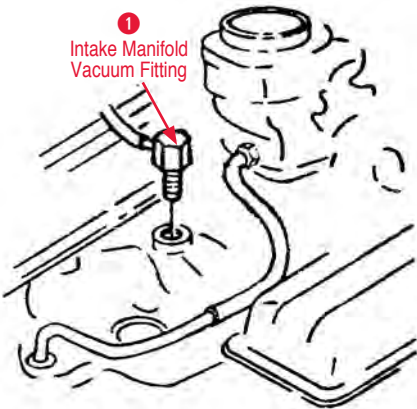

Vacuum Fitting & Hoses

Heater & AC Vacuum Hose Kits

570003	68	Heater & AC Vacuum Hose Kit	$34.00
570004	69-70	Heater & AC Vacuum Hose Kit	$35.00
570005	71-75	Heater & AC Vacuum Hose Kit	$32.00
570006	76	Heater & AC Vacuum Hose Kit	$35.00
570007	77-82	Heater & AC Vacuum Hose Kit	$35.00

Heater without AC Vacuum Hose Kits

570064	69-70	Heater w/o AC Vacuum Hose Kit	$28.00
570065	71-75	Heater w/o AC Vacuum Hose Kit.....	$28.00
570066	76	Heater w/o AC Vacuum Hose Kit.....	$28.00
570067	77-79	Heater w/o AC Vacuum Hose Kit.....	$28.00

Spark Control Vacuum Hose Kits

570008	68-69	3X2 Spark Control Vac. Hose Kit	$22.00
570009	68-69	1X4 Spark Control Vac. Hose Kit	$7.00
570060	70	300 Spark Control Vac Hose Kit.....	$10.00
570010	70	390 Spark Control Vac. Hose Kit.....	$9.00
570011	70	LT-1 Spark Control Vac. Hose Kit	$11.00
570012	71	330 LT-1 Spark Control Vac. Kit.....	$11.00
570013	71	270 Spark Control Vac. Hose Kit.....	$7.00
570014	71	365 Spark Control Vac. Hose Kit.....	$7.00
570015	71	435 Spark Control Vac. Hose Kit.....	$11.00
570016	72	200 Spark Control Vac. Hose Kit.....	$7.00
570017	72	LT1 Spark Control Vac. Hose Kit	$13.00
570018	72	270 Spark Control Vac. Hose Kit.....	$13.00
570019	73	350 with Man Trans. Hose Kit	$13.00
570020	73	350 with Auto Trans. Hose Kit.....	$15.00
570021	73	454 with Auto Trans. Hose Kit.....	$17.00

570022	73	454 with Auto Trans. Hose Kit	$17.00
570023	74	L48 with Manual Trans. Hose Kit	$13.00
570024	74	L48 with Auto Trans. Hose Kit	$14.00
570025	74	L82 with Manual Trans. Hose Kit	$13.00
570026	74	L82 with Auto Trans. Hose Kit	$13.00
570027	74	454 with Manual Trans. Hose Kit	$14.00
570028	74	454 with Auto Trans. Hose Kit	$16.00

Emission Hose Kits

570029	75	Emissions Hose Kit L48 & L82.....	$23.00
570030	76	Emission Hose Kit L48 Exc Calif.....	$23.00
570031	76	Emissions Hose Kit L82 & L48 NB2...	$26.00
570032	77	Emissions Hose Kit L48 Exc Calif	$24.00
570033	77	Emissions Hose Kit L82, L48 NB2 & NA6.....	$29.00
570034	78	Emission Hose Kit L48 Exc Calif	$26.00
570035	78	Emissions Hose Kit L48 NA6.....	$32.00
570036	78	Emissions Hose Kit L82 & L48 NB2...	$34.00
570037	79	Emissions Hose Kit L48 NA6.....	$34.00
570038	79	Emissions Hose Kit L82 & L48 NB2...	$35.00
570039	79	Emission Hose Kit L48 Exc Calif	$35.00

PCV Hose Kits

<i>Includes hose and clamps</i>			
570049	67-69	PCV Vacuum Hose Kit 3x2 (400 & 435).....	$9.00
570052	68-69	PCV System Hose Kit 390 HP	$20.00

Vacuum Advance Hose

570063	63-82	Vacuum Advance Hose 7 inch (white striped)	$2.00

Engine Pull Brackets