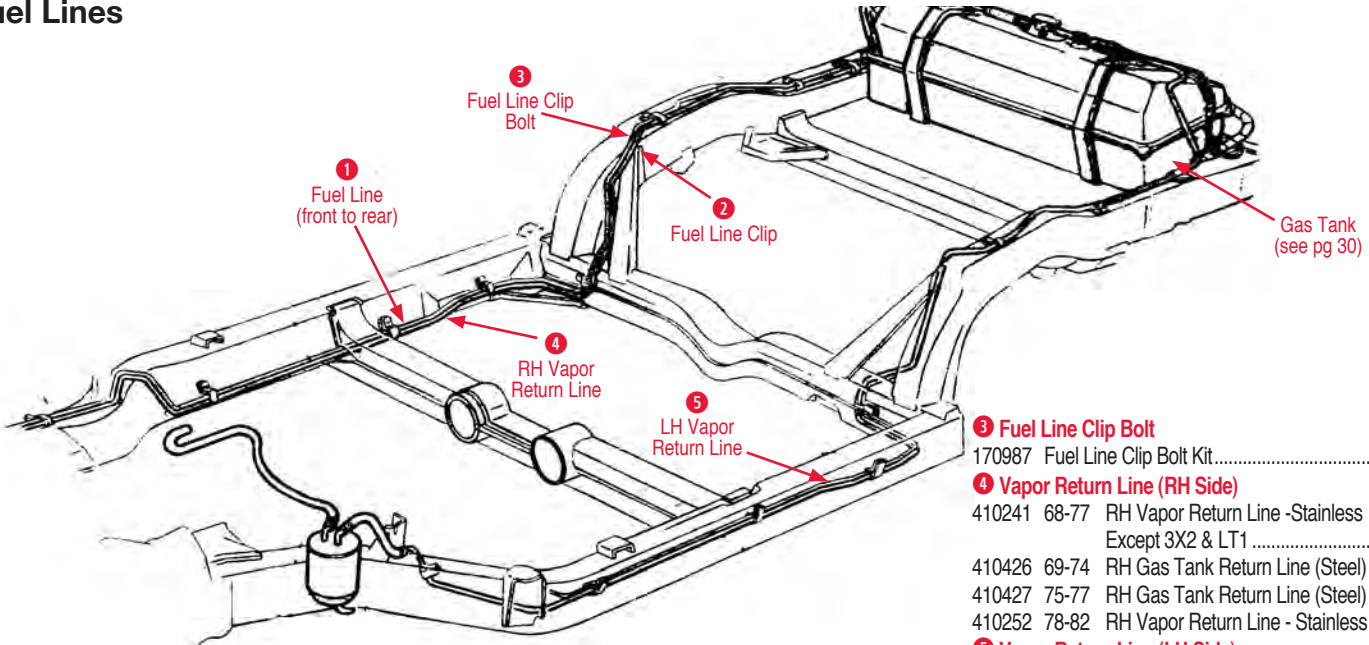

Fuel Lines

1 Fuel Line (Front to Rear)

410399 68 Fuel Line Front to Rear - Steel $60.00

410243 68-77 Fuel Line Front to Rear - Stainless..... $50.00

410400 69 Fuel Line Front to Rear - Steel $60.00

410401 70-74 Fuel Line Front to Rear - Steel $60.00

410402 75-77 Fuel Line Front to Rear - Steel $68.00

410444 75-77 Fuel Line Front to Rear - Stainless..... $80.00

410445 75-79 Fuel Line F to R Return Line - SS..... $80.00

410403 78-82 Fuel Line Front to Rear - Steel $68.00

410253 78-82 Fuel Line Front to Rear - Stainless..... $60.00

2 Fuel Line Clip

500151 68 Fuel & Brake Line Clips 427 (20pcs).. $20.00

500153 68 Fuel & Brake Line Clips 327 (20pcs).. $20.00

410310 68-82 Fuel Line Clip to Frame (OEM) (ea) $4.00

500154 69-70 Fuel & Brake Line Clips 350 (22pcs).. $23.00

500155 69-70 Fuel & Brake Line Clips 427/454 (22 pcs) $23.00

500156 70-72 Fuel & Brake Line Clips 454(28pcs)... $20.00

500149 70-73 Fuel & Brake Line Clips (28 pcs) Small Block..... $20.00

500157 74-82 Fuel & Brake Line Clips (28 pcs)..... $28.00

3 Fuel Line Clip Bolt

170987 Fuel Line Clip Bolt Kit..... $7.00

4 Vapor Return Line (RH Side)

410241 68-77 RH Vapor Return Line -Stainless

Except 3X2 & LT1 ..... $50.00

410426 69-74 RH Gas Tank Return Line (Steel) $68.00

410427 75-77 RH Gas Tank Return Line (Steel) $60.00

410252 78-82 RH Vapor Return Line - Stainless $60.00

5 Vapor Return Line (LH Side)

410359 68 LH Vapor Return Line 390 - Steel $15.00

410360 69 LH Vapor Return Line 390 - Steel $15.00

410244 70-74 LH Vapor Return Line - Steel..... $68.00

410245 70-77 LH Vapor Return Line - Stainless..... $70.00

410242 75-77 LH Vapor Return Line - Steel..... $60.00

410251 78-82 LH Vapor Return Line $60.00

Vapor Return Line Hose Kit with Clamps

410149 68-74 Vapor Return Line Hose Kit w/Clamps $8.00

Vapor Return Line Front to Rear

410446 75-77 Vapor Line Front to Rear - Stainless $80.00