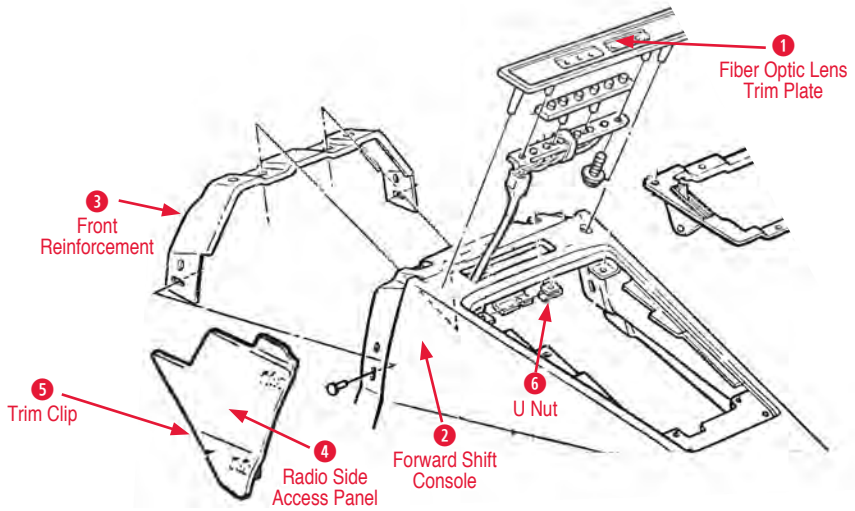

1968-1976 Forward Shift Console

1968-1971 shown

- **1 Fiber Optic Lens Trim Plate**
  800062 68 Fiber Optic Lens Trim Plate..... $23.00
  800063 69-71 Fiber Optic Lens Trim Plate..... $32.00
- **2 Forward Shift Console***
  (specify color - see pg. 1)
  800056* 68-69 Forward Shift Console $200.00
  800057* 70-70 Forward Shift Console $200.00
  800058* 71-71 Forward Shift Console $200.00
  800059* 72-76 Forward Shift Console $200.00
- **Forward Shift Console Repair Kit**
  800055 68-76 Fwd Shift Console Repair Kit..... $35.00
- **3 Front Reinforcement**
  800060 68-76 Forward Shifter Console Front Reinforcement $18.00
- **4 Radio Access Panel* (specify color - see pg. 1)**
  800075* 68 Radio Side Panel (pair)..... $90.00
  800076* 69-76 Radio Side Panel (pair)..... $70.00
- **5 Trim Clip**
  800121 68 Forward Console Trim Clip..... $12.00
- **6 U Nut**
  170747 68-76 Shifter Console Plate U-Nut Kit $2.00