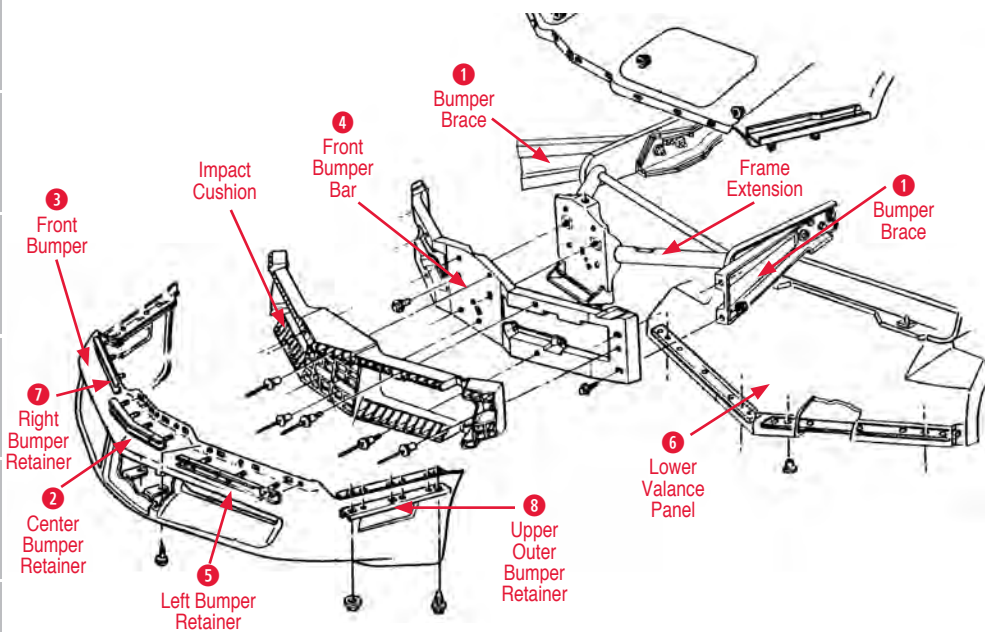

1980-82 Front Bumper

Front Bumper Retainer Kit

- 600258 80-82 Front Bumper Retainer Kit..... $35.00
- **1 Bumper Brace**
- 600261 80-82 LH Outer Front Bumper Brace $181.00
- 600262 80-82 RH Outer Front Bumper Brace..... $181.00
- **2 Center Bumper Retainer**
- 600257 80-82 Center Bumper Retainer $20.00
- **3 Front Bumper**
- 600153 80-82 Front Bumper Stock Design
  Tru-Flex $400.00
- **4 Front Bumper Bar**
- 450016 80-82 Front Bumper Impact Bar $250.00
- **Front License Hardware Set**
- 600214 53-05 License Plate Hardware Set..... $5.00
- **5 Left Bumper Retainer**
- 600255 80-82 LH Front Bumper Retainer..... $20.00
- **6 Lower Valance Panel**
- 450284 80-82 Lower Valance Panel TrueFlex $180.00
- 450284SMG 80-82 Lower Valance Panel - Smoothed $180.00
- **7 Right Bumper Retainer**
- 600256 80-82 RH Front Bumper Retainer..... $20.00
- **8 Upper Outer Bumper Retainer**
- 600232 80-82 LH Upper Outer Bumper Retainer..... $20.00
- 600233 80-82 RH Upper Outer Bumper Retainer..... $20.00

1980-1982 Rear Bumper

- **1 Impact Cushion License Hardware Set**
- 600214 53-05 License Plate Hardware Set..... $5.00
- **2 Outer Retainer**
- 600226 74-82 RH Rear Bumper Outer Retainer..... $20.00
- 600227 74-82 LH Rear Bumper Outer Retainer..... $20.00
- **3 Rear Bumper**
- 600150 80-82 Rear Bumper Cover (Urethane) $600.00
- 600157 80-82 Rear Bumper - Hand Laid..... $340.00
- 600156 80-82 Rear Bumper (Tru-Flex)..... $379.00
- **4 Retainer Clips**
- 600204 53-08 Bumper Retainer Clip Set (4 pcs)..... $6.00
- **Retainer Kit**
- 600237 74-82 Rear Bumper Retainer Kit
  for TruFlex Bumper $35.00
- **5 Upper Retainer**
- 600228 74-82 RH Rear Bumper Upper Retainer $20.00
- 600229 74-82 LH Rear Bumper Upper Retainer..... $20.00