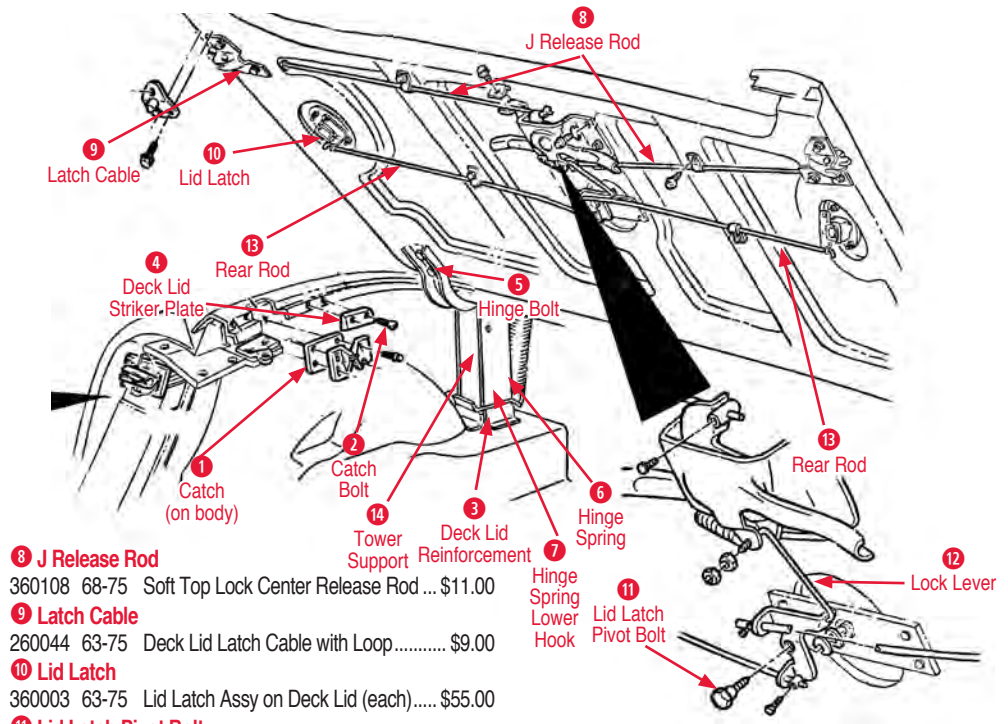

Deck Lid

Alignment Wedge Kit

130096 63-75 Alignment Wedge Kit $43.00

130350 68 Door Alignment Wedge Kit $50.00

Bumper

290161 68-75 Seat Back Bumper on Deck Lid $17.00

Cable Clamp & Bolt

360045 63-75 Release Cable Clamp & Bolt Kit..... $9.00

1 Catch (on body)

360057 63-75 Deck Lid Catch on Body $20.00

360058 63-75 Deck Lid Catch Body Screw/Shim $28.00

2 Catch Bolt

170749 63-75 Deck Lid Catch Bolt Kit (8 pcs)..... $6.00

Catch Shim

360144 63-75 Deck Lid Catch Shim Set..... $22.00

Deck Lid Guide Bushing

360079 68-75 Deck Lid Guide Pin Bushing..... $2.00

3 Deck Lid Reinforcement

360115 68-70 LH Deck Lid Hinge Reinforcement..... $30.00

360116 68-70 RH Deck Lid Hinge Reinforcement.... $30.00

360117 71-75 LH Deck Lid Hinge Reinforcement..... $30.00

360118 71-75 RH Deck Lid Hinge Reinforcement $30.00

4 Deck Lid Striker Plate

360072 68-75 Deck Lid Striker Plate Kit (6 pieces).... $12.00

5 Hinge Bolt Kit

170146 63-75 Deck Lid Hinge Bolt Kit (E hdmk) (4).... $3.00

Hinge Shim

360134 63-75 Deck Lid Hinge Shim Kit (1/16) 4 pcs .. $4.00

6 Hinge Spring

360046 63-75 SoftTop Deck Lid Hinge Spring $10.00

7 Hinge Spring Lower Hook Pair

360149 63-75 Deck Lid Hinge Spring Lwr Hook Pr... $28.00