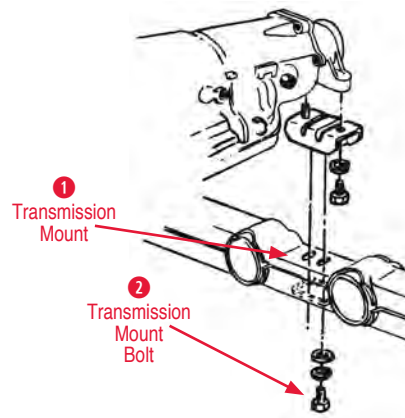

- **1 Transmission Mount**
- 340187 64-77 Auto Transmission Mount..... $16.00
- **2 Transmission Mount Bolt**
- 170911 63-81 Trans Mount Bolt Set (WB Headmark) $6.00
- **Transmission Mount Spacer**
- 150127 65-82 Transmission Mount Spacer (with side pipes)..... $6.00