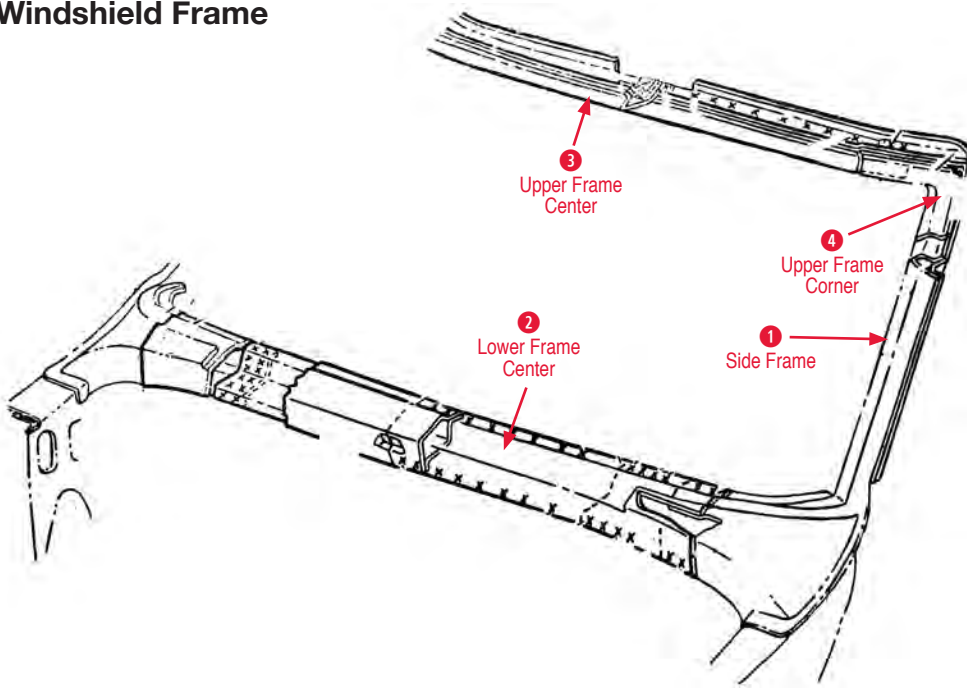

Windshield Frame

- **1 Side Frame**
- 290425 68-82 LH Windshield Side Frame..... $148.00
- 290426 68-82 RH Windshield Side Frame..... $148.00
- **2 Lower Frame Center**
- 290448 68-72 Windshield Lower Frame Center..... $198.00
- 290449 73-82 Windshield Lower Frame Center..... $198.00
- **3 Upper Frame Center**
- 290365 68-82 Upper Frame Center..... $279.00
- **4 Upper Frame Corner**
- 290336 68-82 RH Upper Frame Corner..... $82.00
- 290337 68-82 LH Upper Frame Corner..... $82.00
- **Windshield Frame Kit**
- 290427 68-82 Windshield Frame Kit (5 pieces)..... $739.00