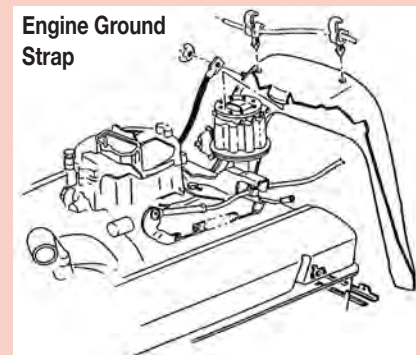

Engine Ground Strap