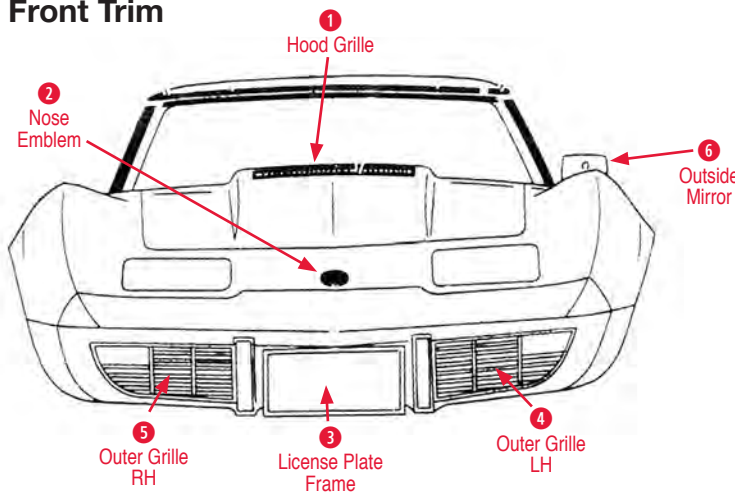

1973-1976 Front Trim

1 Hood Grille

160157	73-76	Hood Grille.....	$127.00
160175	73-76	Chrome Hood Grille.....	$280.00
170608	73-76	Hood Grille Nuts.....	$4.50

2 Nose Emblem

165033	73-74	Nose Emblem.....	$75.00
165034	75-76	Nose Emblem.....	$75.00

3 License Plate Frame

160137	63-82	License Frame (Correct) - Stainless ..	$16.00

4 Outer Grille (LH)

420085	73	LH Outer Grille Plastic (Repro).....	$90.00
420091	74	LH Outer Grille Plastic (Repro).....	$60.00
420071	75-79	LH Outer Grille.....	$50.00

5 Outer Grille (RH)

420084	73	RH Outer Grille Plastic (Repro).....	$90.00
420090	74	RH Outer Grille Plastic (Repro).....	$60.00
420070	75-79	RH Outer Grille.....	$50.00

Outer Grille Screws

170370	70-74	Grille Mounting Screws (12 pcs).....	$6.00

6 Outside Mirror

320024	68-74	RH Outside Mirror.....	$60.00
320023	68-74	LH Outside Mirror (small head).....	$60.00