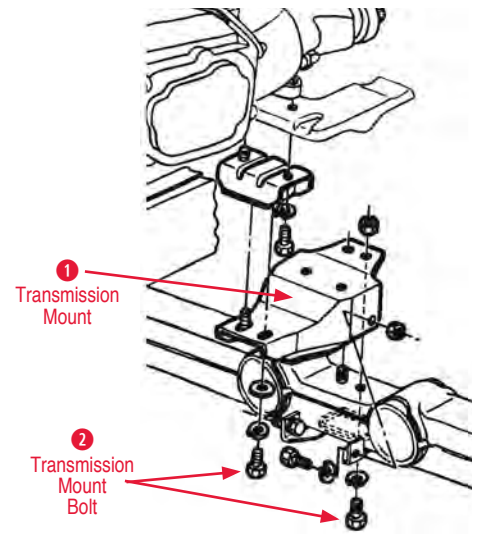

Manual Transmission Mount

1968-1977 shown

- **1 Transmission Mount**
- 340186 63-82 Manual Transmission Mount $15.00
- **2 Transmission Mount Bolt**
- 170911 63-81 Trans Mount Bolt Set (WB Headmark) $6.00