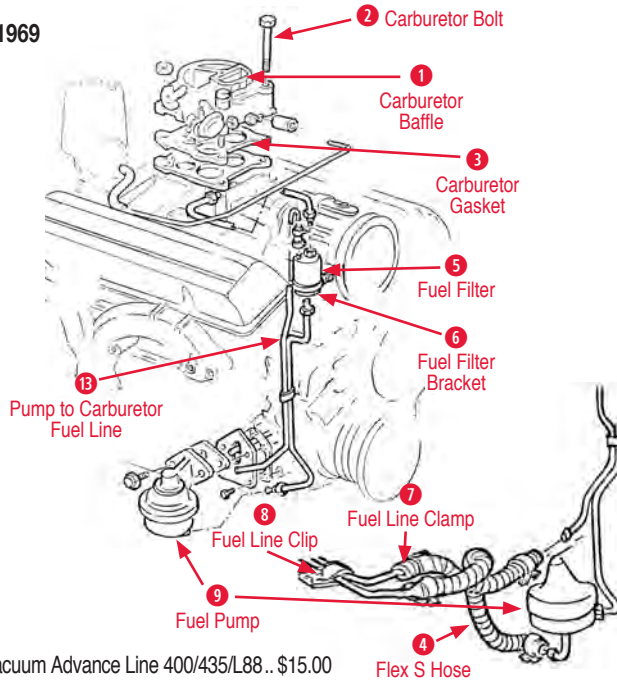

1968-1969 Big Block

Carburetor & Fuel Pump

1968-1969