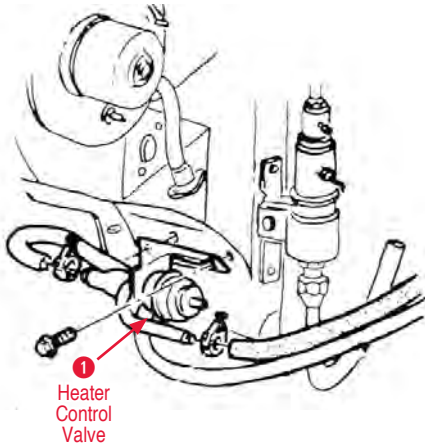

Heater Control Valve

1. **1 Heater Control Valve**
   250135 63-68 Heater Control Valve..... $35.00
   250136 69-74 Heater Control Valve..... $32.00
   250137 75-79 Heater Control Valve..... $38.00
   250158 79-81 Heater Control Valve..... $48.00
   250138 82 Heater Control Valve..... $61.00

Heater Vacuum Hose Kits

1. *diagrams included in kit*
2. 570064 69-70 Htr Vacuum Hose Kit (w/o AC)..... $28.00
   570065 71-75 Htr Vacuum Hose Kit (w/o AC)..... $28.00
   570066 76 Htr Vacuum Hose Kit (w/o AC)..... $28.00
   570067 77-79 Htr Vacuum Hose Kit (w/o AC)..... $28.00