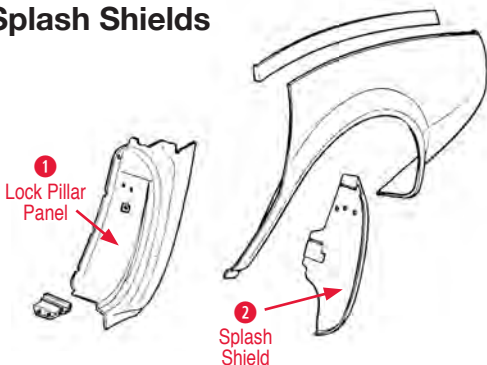

Splash Shields

1 Lock Pillar Panel

- 450239 68-75 LH Conv. Door Lock Pillar Panel (press molded)..... \$170.00
- 450240 68-75 RH Conv. Door Lock Pillar Panel (press molded)..... \$170.00

2 Splash Shield

- 450247 68-69 LH Quarter Panel Splash Shield \$75.00
- 450248 68-69 RH Quarter Panel Splash Shield..... \$75.00
- 450249 70-73 LH Quarter Panel Splash Shield \$40.00
- 450250 70-73 RH Quarter Panel Splash Shield..... \$40.00
- 450251 73-82 LH Quarter Panel Splash Shield \$100.00
- 450252 73-82 RH Quarter Panel Splash Shield..... \$100.00