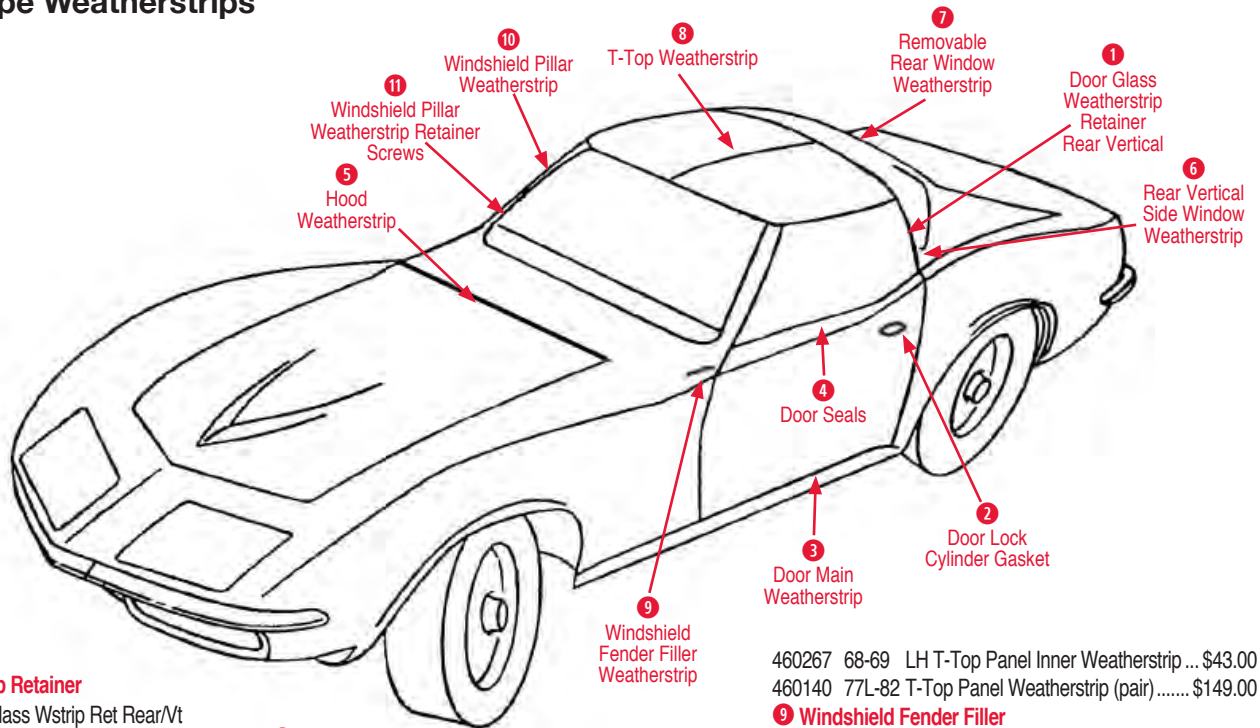

1968-1982 Coupe Weatherstrips

1 Door Glass Weatherstrip Retainer

460242 68-77 Cpe Door Glass Wstrip Ret Rear/Vt

2 Door Lock Cylinder Gasket

185059 56-82 Door Lock Cylinder Gasket..... $1.00

Door Main Screw Kit

170551 68-82 Door Main Weatherstrip Screw Kit $3.50

3 Door Main Weatherstrip

460056 68 RH Door Main Weatherstrip $50.00

460057 68 LH Door Main Weatherstrip $50.00

460276 68 Door Main Weatherstrip (pair) $187.00

460050 69-77 RH Coupe Door Main Weatherstrip ... $46.00

460051 69-77 LH Coupe Door Main Weatherstrip.... $46.00

460278 69-77 Coupe Door Main Weatherstrip (pr). $120.00

460058 78-82 RH Door Main Weatherstrip $43.00

460059 78-82 LH Door Main Weatherstrip $43.00

460282 78-82 Door Main Weatherstrip - pair..... $132.00

4 Door Seals

460227 68 LH Inner Door Seal (Rubber) $31.00

460228 68 RH Inner Door Seal (Rubber) $31.00

130119 69-82 Inner Door Felt (pair) $57.00

130161 69-82 Coupe Outer Window Seal Felt pair... $70.00

5 Hood Weatherstrip

460144 63-82 Hood Ledge Weatherstrip..... $9.00

6 Rear Vertical Side Weatherstrip

460052 68-69E Rear Vertical Side Window WS - pair $94.00

460054 69L Rear Vertical Side Window WS - pair $94.00

460053 69-77 Rear Vertical Side Window WS - pair $40.00

460055 78-82 Rear Vertical Side Window WS - pair $75.00

460281 78-82 Rear Vertical Side Window WS - pair $80.00

7 Removable Rear Window Weatherstrip

460117 68-72 Removable Rear Window WStrip..... $35.00

460251 82 Rear Window Hatch 1982 Collector

Weatherstrip $110.00

T-Top Screw Kit

170978 70-77E T-Top Weatherstrip Screw Kit (8pcs)... $4.00

8 T-Top Weatherstrip

460138 68-77 T-Top Panel Weatherstrip (pair)..... $149.00

460264 68-69 RH T-Top Panel Outer Weatherstrip.. $60.00

460265 68-69 LH T-Top Panel Outer Weatherstrip .. $60.00

460266 68-69 RH T-Top Panel Inner Weatherstrip... $43.00

460267 68-69 LH T-Top Panel Inner Weatherstrip ... $43.00

460140 77L-82 T-Top Panel Weatherstrip (pair) $149.00

9 Windshield Fender Filler

460229 73-82 LH Windshield Fender Filler $17.00

460230 73-82 RH Windshield Fender Filler..... $17.00

10 Windshield Pillar Weatherstrip

460060 68-71 Windshield Pillar W/strip (pair)..... $126.00

460061 68-72 LH Windshield Pillar Weatherstrip..... $30.00

460062 68-72 RH Windshield Pillar Weatherstrip $30.00

460065 72-82 Windshield Pillar Weatherstrip (pair) .. $75.00

460041 68-82 Outer Blowout Clip (pair)..... $9.00

460042 77-82 Pillar Inner Weatherstrip Clips (pair)... $12.00

460249 68-82 Pillar Post Wstrip Clip Rivets (10 pcs).. $2.00

460260 68-76 LH Windshield Pillar Weatherstrip

Retainer $35.00

460261 68-76 RH Windshield Pillar Weatherstrip

Retainer $30.00

460262 77-82 LH Windshield Pillar Weatherstrip

Retainer $37.00

460263 77-82 RH Windshield Pillar Wstrip Retainer. $37.00

11 Windshield Pillar Weatherstrip Retainer Screws

170854 68-82 Pillar Weatherstrip Retainer Screws..... $4.00