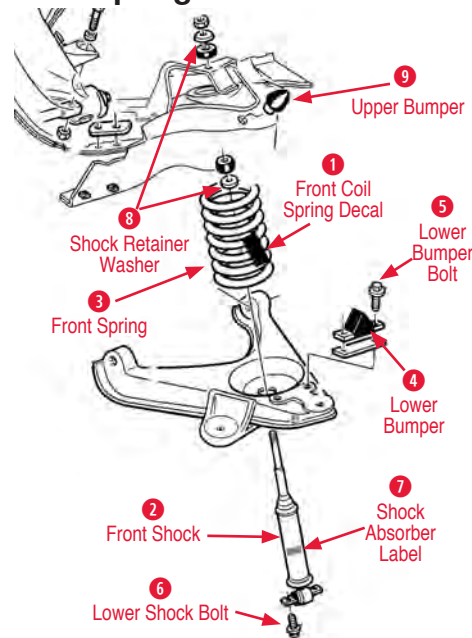

Front Spring & Shock