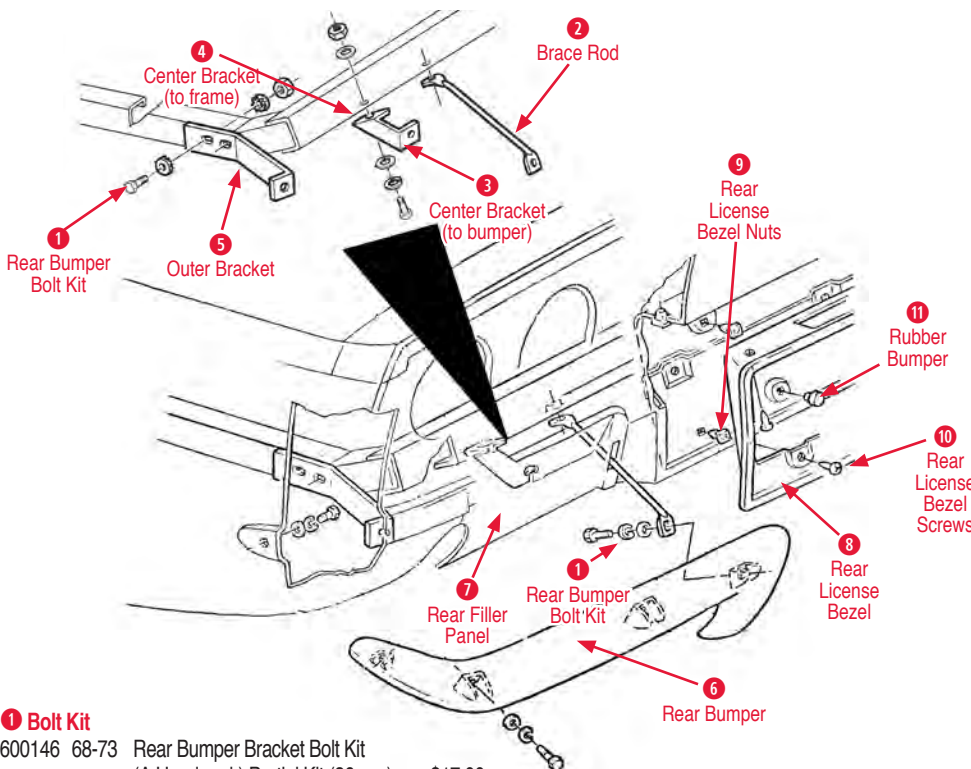

1968-73 Rear Bumper

Exhaust	1 Bolt Kit	600146 68-73 Rear Bumper Bracket Bolt Kit (A Headmark) Partial Kit (26 pcs)..... $17.00 600144 68-73 Rear Bumper Bolt Kit Replacement... $19.00 600145 68-73 Rear Bumper Mount Bolt Kit (with A Headmark) (30 pcs)..... $22.00 600077 68-73 Rear Bumper Bolt Kit (A) Headmark.. $21.00	3 Center Bracket (to bumper) 600291 68-73 LH Rear Bumper Center Bracket ..... $18.00 600292 68-73 LH Rear Bumper Center Bracket $18.00
Body	2 Brace Rod	600143 68-73 Rear Bumper Center Brace Rod $14.00	4 Center Bracket (to frame) 600293 68-73 LH Center Bracket to Frame..... $18.00 600294 68-73 RH Center Bracket to Frame..... $18.00
Interior	7 Rear Filler Panel	600245 68-73 Rear Filler Panel with Side Exhaust (Press Molded) ..... $305.00 600247 68-68 Rear Filler Panel with Standard Exhaust (Press Molded) $305.00	5 Outer Bracket 600138 68-73 RH Rear Bumper Bracket ..... $36.00 600139 68-73 LH Rear Bumper Bracket..... $36.00
Misc.	8 Rear License Bezel	160202 68-73 Rear License Bezel $125.00	Outer Rod 600219 72-73 LH Rear Bumper Outer Rod..... $40.00 600249 72-73 RH Rear Bumper Outer Rod $40.00
Index	9 Rear License Bezel Nuts	170917 63-73 Rear License Bezel Nuts (4 pcs)..... $2.50	6 Rear Bumper 600133 68-73 LH Rear Bumper ..... $250.00 600134 68-73 RH Rear Bumper..... $250.00
Order Form	10 Rear License Bezel Screws	170345 63-73 Rear License Bezel Screws (4 pcs)..... $2.00	7 Rear License Bezel Screws 600137 68-73 Rear Frame to License Plate Brkt..... $14.00
	11 Rubber Bumper	600067 62-75 Rear License Bumper $3.00