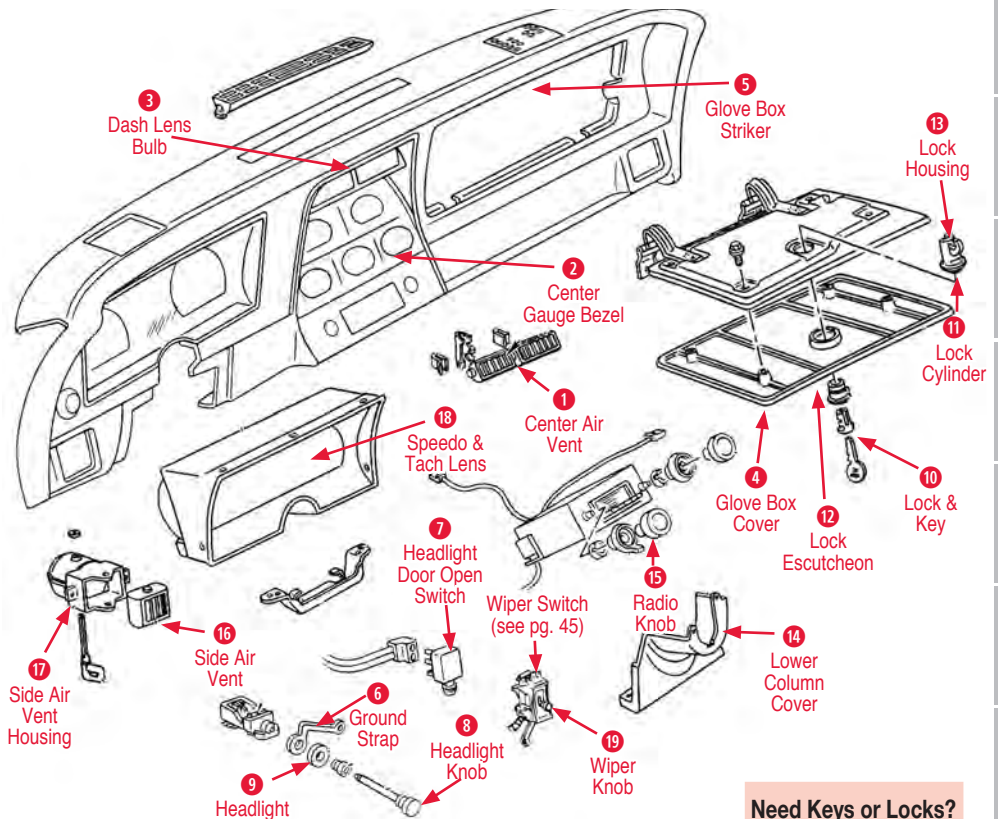

10 Lock & Key

375065 78-82 Glove Box Lock with Key \$24.00

**Need Keys or Locks?
See Pg 82**

11 Lock Cylinder

375082 78-82 Uncoded Glove Box Lock Cylinder \$30.00

12 Lock Escutcheon

375083 78-82 Glove Box Lock Escutcheon..... \$6.00