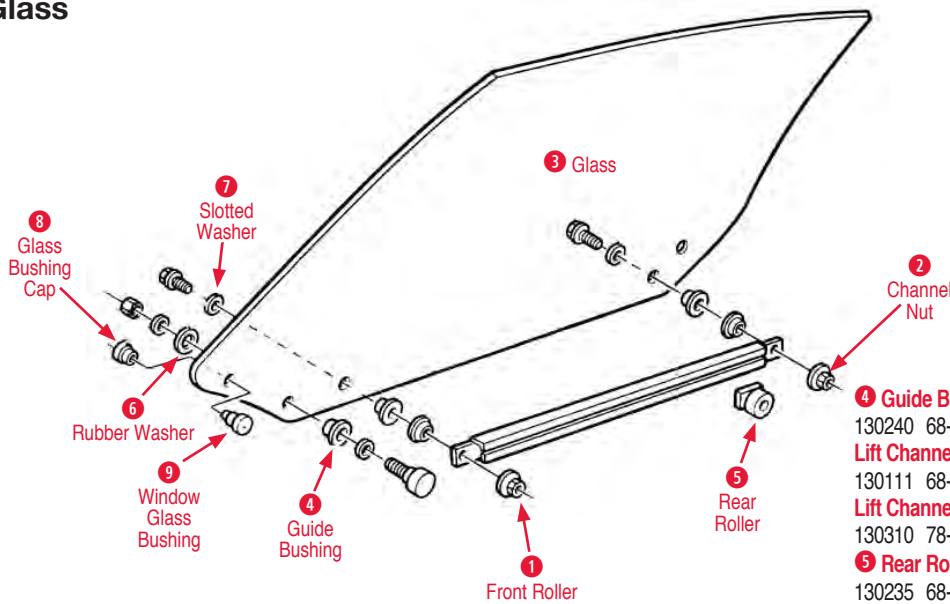

Window Glass

1 Front Roller	130238 68-82 Front Window Roller with Stud $24.00	940034 69-73 Convertible Door Glass No Date $270.00	130148 68-77 Window Glass Rubber Washer $4.00
2 Channel Nut	130147 68-82 Window Glass Channel Nut $4.00	940035 69-73 Convertible Door Glass Dated $300.00	7 Slotted Washer
3 Door Glass	940028 68 Coupe Door Glass No Date $270.00	940036 69-73 Coupe Door Glass $209.00	130257 68-82 Slotted Washer for Window Roller $3.00
	940029 68 Coupe Door Glass Dated $300.00	940037 69-73 Convertible Door Glass $209.00	8 Glass Bushing Cap
	940030 68 Convertible Door Glass No Date $270.00	940038 74-82 Coupe Window Glass (Undated & Tinted) $209.00	130242 68-82 Window Glass Bushing Cap $4.00
	940031 68 Convertible Door Glass Dated $300.00	940039 74-82 Coupe Window Glass (Dated & Tinted) (no Astro Vent) $250.00	9 Window Glass Bushing
	940032 69-73 Coupe Door Glass No Date $270.00	940040 74-82 Convertible Door Glass No Date $209.00	130241 68-82 Window Glass Bushing $7.00
	940033 69-73 Coupe Door Glass Dated $300.00	940041 74-82 Convertible Door Glass Dated $240.00	Window Track Repair Kit
			130321 68-77 Window Track Repair Kit $45.00
			130322 78-82 Window Track Repair Kit $55.00

Window Trim

1 Anti-Rattle Cushion	130164 69-96 Door Glass Anti-Rattle Cushion each with Bolt (Requires 2 Per Door) $13.00
	130340 69-96 Anti-Rattle Cushion Kit (4 pcs) $30.00
2 Door Latch Pin	130157 68-82 Door Latch Pin (on body) $10.00
3 Door Main Weatherstrip	460056 68 RH Coupe Door Main Weatherstrip .. $50.00
	460057 68 LH Coupe Door Main Weatherstrip $50.00
	460056 68 RH Convertible Door Main Weatherstrip $50.00
	460057 68 LH Convertible Door Main Weatherstrip $50.00
	460276 68 Door Main Weatherstrip (pair) $187.00
	460028 69-75 RH Conv. Door Main Weatherstrip $48.00
	460029 69-75 LH Conv. Door Main Weatherstrip $48.00
	460277 69-75 Conv Door Main Weatherstrip - pair. $120.00
	460050 69-77 RH Coupe Door Main Weatherstrip ... $46.00
	460051 69-77 LH Coupe Door Main Weatherstrip $46.00
	460278 69-77 Coupe Door Main Weatherstrip (pr). $120.00
	460058 78-82 RH Door Main Weatherstrip $43.00
	460059 78-82 LH Door Main Weatherstrip $43.00
	460282 78-82 Door Main Weatherstrip - pair $132.00
4 Inner Door Panel Felt	130118 68-68 Inner Door Panel Felt (pair) $55.00
	130119 69-82 Inner Door Panel Felt (pair) $57.00
5 Trim Screw	170278 68-82 Outer Window Trim Screw $2.00
6 Weatherstrip Screw	170551 68-82 Door Main Weatherstrip Screw Set (10 pcs) $3.50