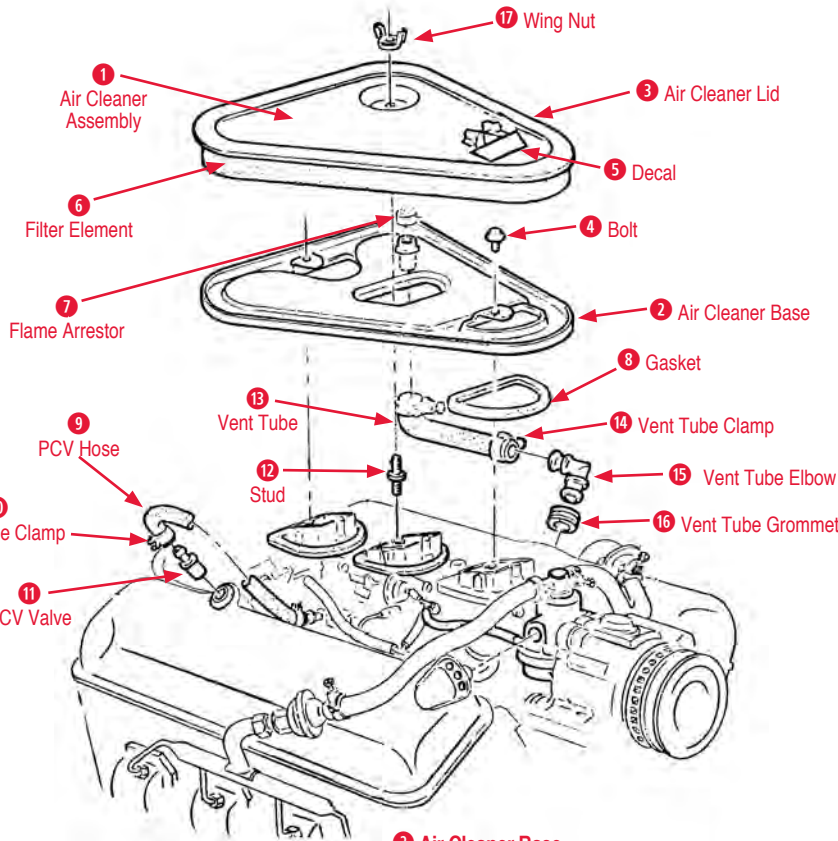

1968-1969 3x2

- **4 Bolt**
  170588 67-69 Tri-power Air Cleaner Bolts (Pair)..... $9.00
- **5 Decal**
  120010 67-69 Air Cleaner Decal 427 3X2 400 HP..... $4.00
  120011 67-69 Air Cleaner Decal 427/435 HP 3X2..... $4.00
- **6 Filter Element**
  100065 67-69 Air Cleaner Filter Foam 3x2..... $21.00
  100066 67-69 Air Cleaner Filter Screen 3x2..... $32.00
- **7 Flame Arrestor**
  100040 64-69 LH FI Flame Arrestor..... $30.00
- **8 Gasket**
  185005 67-69 Air Cleaner to Carb Gasket Set
  427 3X2 (3 pcs)..... $6.00
- **9 PCV Hose**
  140079 67-69 3x2 PCV Hose..... $11.00
- **10 PCV Hose Clamp**
  140089 66-82 PCV Hose Clamp 327/350 & 427/454 . $2.00
- **11 PCV Valve**
  140076 66-69 PCV Valve 427 ..... $7.00
  PCV Valve Tag
  120433 66-72 PCV Valve Tag 736 ..... $3.00
- **12 Stud**
  170007 67-69 Air Cleaner to Carb Stud 3x2 & L-88.... $7.00
- **13 Vent Tube**
  100067 68-69 Air Cleaner To LH Valve Cover Hose
  427 with 3X2..... $16.00
- **14 Vent Tube Clamp**
  100068 67-72 Vent Tube Clamp $5.00
- **15 Vent Tube Elbow**
  100052 65-74 90 Degree Elbow To Valve Cover..... $15.00
- **16 Vent Tube Grommet**
  560002 65-74 Vent Tube Elbow Grommet..... $3.00
- **17 Wing Nut**
  170003 63-72 Chrome Wing Nut..... $20.00
  170746 63-72 Chrome Wing Nut..... $4.00

- **1 Air Cleaner Assembly**
  100090 67-69 Air Cleaner with Filter (replcmnt) $250.00
  100062 67-69 Air Cleaner w/Element 427 3X2 ..... $469.00
- **2 Air Cleaner Base**
  100107 67-69 Air Cleaner Base 3x2..... $269.00
- **3 Air Cleaner Lid**
  100063 67-69 Air Cleaner Lid 427 3X2..... $169.00

427 Air Cleaner