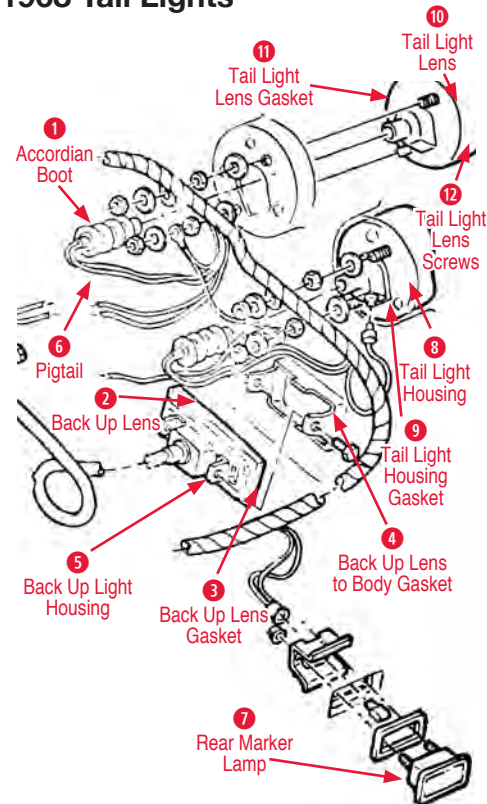

1968 Tail Lights

1 Accordion Boot

310011 63-73 Accordion Boot..... $12.00

2 Back Up Lens

310062 68 Back Up Lens (pair) $49.00
310006 68 Back Up Lens Kit..... $67.00

Back Up Lens Screws

900295 68 Back Up Lens Screws $4.50

3 Back Up Lens Gasket

185131 68 Back Up Light Lens Gasket..... $5.00

4 Back Up Lens to Body Gasket

185132 68 Back Up Light to Body Gasket..... $4.00

5 Back Up Light Housing

310216 68 Back Up Light Housing..... $40.00

Back Up Pigtail

310128 63-73 Rear Backup Light Pigtail..... $14.00

6 Pigtail

310018 53-73 Tail Light Pigtail $14.00

7 Rear Marker Lamp

310087 68-69 Rear Marker Light..... $33.00

8 Tail Light Housing

310121 68-71 Tail Light Lens Housing $56.00

9 Tail Light Housing Gasket

185124 68-73 Tail Light Gasket Set (4 pcs) $10.00

10 Tail Light Lens

310061 68-69 Tail Light Lens Red $55.00

Tail Light Lens Housing

310227 68 Inner Tail Light Lens Housing..... $56.00

11 Tail Light Lens Gasket

185125 68-73 Tail Light Lens Gasket Set (4 pcs) $10.00

12 Tail Light Lens Screws

170487 68-69 Tail Light Lens Screw Kit (12 pcs)..... $6.00

Tail Light Lens Wick Set

310032 58-73 Tail Light Drain Wick Set (4 pcs) $5.00