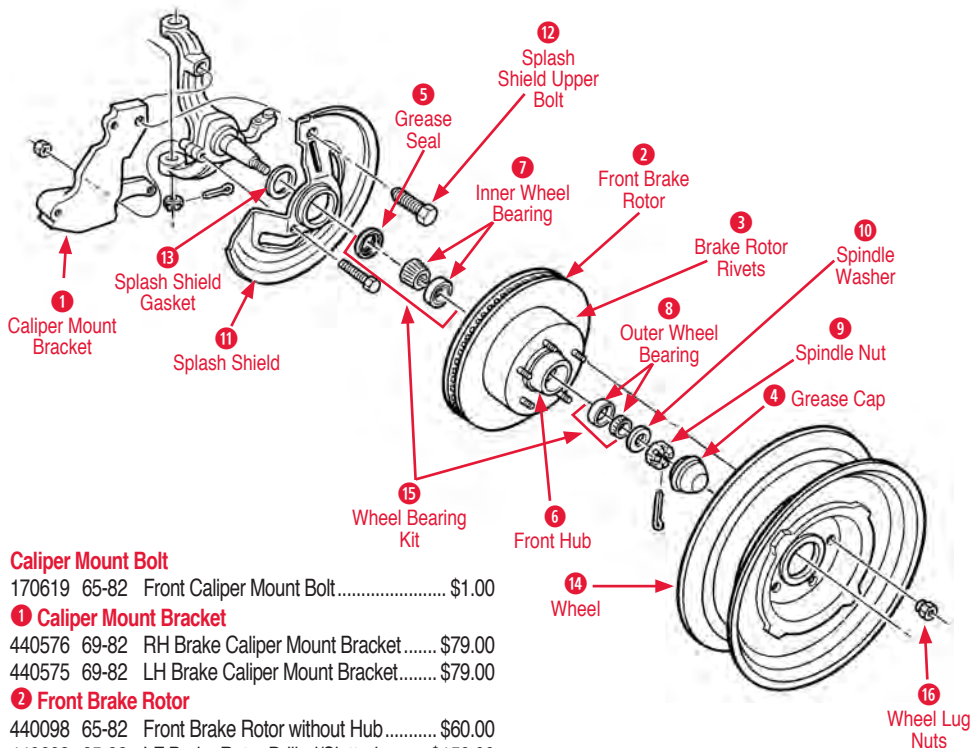

Front Wheel

Caliper Mount Bolt

170619 65-82 Front Caliper Mount Bolt..... $1.00

1 Caliper Mount Bracket

440576 69-82 RH Brake Caliper Mount Bracket..... $79.00

440575 69-82 LH Brake Caliper Mount Bracket..... $79.00

2 Front Brake Rotor

440098 65-82 Front Brake Rotor without Hub..... $60.00

440603 65-82 LF Brake Rotor Drilled/Slotted..... $150.00

440604 65-82 RF Brake Rotor Drilled/Slotted $150.00

3 Brake Rotor Rivets

440355 65-82 Brake Rotor Rivets Fr. & Rr. (10 pcs).... $8.00

4 Grease Cap

440106 63-68 Front Wheel Grease Cap..... $15.00

470065 63-68 Front Wheel Grease Cap w/Dimple ... $11.00

470012 56-82 Front Wheel Grease Cap (pair) $28.00

470031 69-82 Frnt Wheel Grease Cap (correct, pr).. $16.00

5 Grease Seal

185078 63-68 Front Wheel Grease Seal $8.00

185079 69-82 Front Wheel Grease Seal $10.00

6 Hub

440590 63-68 Front Hub Complete with Bearings .. $240.00

440460 69-82 Front Hub..... $240.00

7 Inner Wheel Bearing

440101 63-68 Front Inner Wheel Bearing..... $12.00

8 Outer Wheel Bearing

440102 63-68 Front Outer Wheel Bearing.....$12.00

440099 63-68 Front Wheel Bearing Set $30.00

440104 69-82 Front Outer Wheel Bearing.....$12.00

9 Spindle Nut

170184 69-82 Front Spindle Nut $7.00

10 Spindle Washer

170705 63-68 Front Spindle Washer $2.00

170183 69-82 Front Spindle Washer $5.00

11 Splash Shield

440153 65-75 RH Rear Dust Shield Silver $30.00

440153C 65-75 RH Rear Dust Shield Silver Correct... $45.00

440154 65-75 LH Rear Dust Shield Silver $30.00

440154C 65-75 LH Rear Dust Shield Silver Correct.... $45.00

440155 76-82 RH Rear Dust Shield Gold..... $30.00

440156 76-82 LH Rear Dust Shield Gold $30.00

440156C 76-82 LH Rear Dust Shield Gold Correct $40.00

12 Splash Shield Upper Bolt

170740 65-82 Front Dust Shield Upper Bolt (pair) ... $15.00

13 Splash Shield Gasket

185077 63-82 Front Brake Splash Shield Gasket (pr) $5.00

14 Wheel (see pg. 69-70)

15 Wheel Bearing Kit

440071 63-68 Front Wheel Bearing Kit..... $75.00

440100 69-82 Front Wheel Bearing Kit..... $25.00

16 Wheel Lug Nuts

470023 63-82 Steel Wheel Lug Nut Set (20 pcs)..... $24.00

(includes Inner & Outer Bearings & Seals - does 2 wheels)

440071 63-68 Front Wheel Bearing Kit..... $75.00

440100 69-82 Front Wheel Bearing Kit..... $25.00

16 Wheel Lug Nuts

470023 63-82 Steel Wheel Lug Nut Set (20 pcs)..... $24.00

Front End Rebuild Kits

Includes: 2 Upper Ball Joints, 2 Lower Ball Joints, 2 Front Stabilizer Link Kits, 2 Tie Rod Ends, 4 Upper Shaft Bushings, 4 Lower Shaft Bushings

440070 63-82 Front End Rebuild Deluxe Kit $400.00

440069 63-82 Front End Rebuild Basic Kit.....$300.00