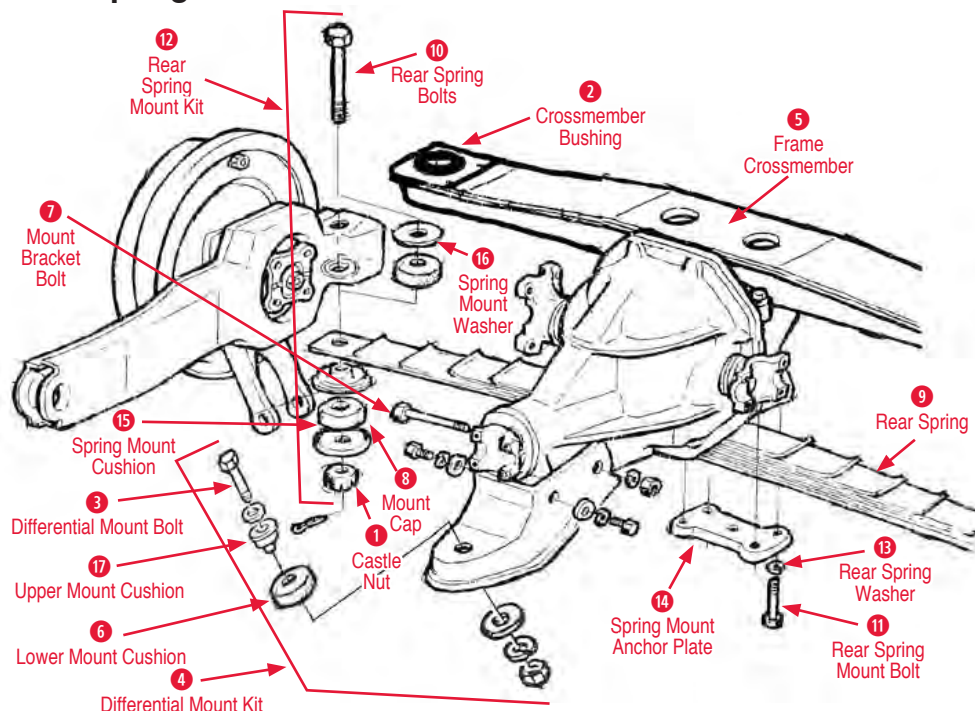

Rear Spring & Differential Mount

- **1 Castle Nut**
  170200 63-82 Rear Spring Mount NYLOK Nut $1.50
  170999 63-82 Rear Spring 9/16-12 Castle Nut $1.00
- **2 Crossmember Bushing**
  440223 63-79 Rear End Crossmember Bushing $65.00
- **3 Differential Mount Bolt**
  440268 63-79 Bolt & Washer w/WB Hdmark (4pcs) ... $7.00
  440683 63-79 Rear End Carrier Bolt & Washer $4.00
- **4 Differential Mount Kit**
  440277 63-82 Rear End Mount Kit..... $20.00
  (includes 1 Rear Control Arm Rear Bushing Sleeve, 1 Rear End Lower Mount Cushion, 1 Rear End Upper Mount)
  440344 63-79 Poly Front Mount Cushion Kit-7pcs.... $29.00
  (Includes Bolt, Nut, Washers, Lock Washer, and Polyurethane Bushings)
  440351 63-82 Poly Front Rear End Mount Cushion Set (2 Pcs Set Upper & Lower)..... $12.00

- **5 Frame Crossmember**
  400300 63-79 Rr End Crossmember Removable... $429.00
- **6 Lower Mount Cushion**
  440204 63-82 Rear End Lower Mount Cushion $11.00
  440565 63-79 Poly Lower Mount Cushion..... $15.00
- **7 Mount Bracket Bolt**
  170262 65-68 Mount Bracket Bolt Kit (TR hdmk)..... $14.00
  170208 63-79 Mount Bracket Front Bolt Set..... $14.00
- **8 Mount Cap**
  440174 63-79 Rear Spring Mount Cap..... $2.50
- **9 Rear Spring**
  440176 63-79 9-Leaf Standard Spring 2-1/4 in $135.00
  440177 63-78 7-Leaf Heavy Duty Spring 2-1/4 in ... $135.00
  440178 80-82 Composite Rear Spring 340lb. $309.00
  440179 63-77 Rear Spring Liner $8.00
  440254 79-82 9-Leaf Spring 2.5 in $135.00
  440261 63-77 Composite Rear Spring 315lb. $334.00
  440262 78-79 Composite Rear Spring 340lb. $309.00

- 440263 78-79 Composite Rear Spring 315lb. $334.00
- 440264 63-77 Composite Rear Spring 340lb. $334.00
- 440265 80-82 Composite Rear Spring 355lb. $334.00
- 440266 63-77 Composite Rear Spring 355lb. $309.00
- 440608 63-79 7-Leaf Spring (NCRS Cor.) 2-1/4 ..... $250.00
- 440609 63-79 9-Leaf Spring (NCRS Cor.) 2-1/4 ..... $300.00