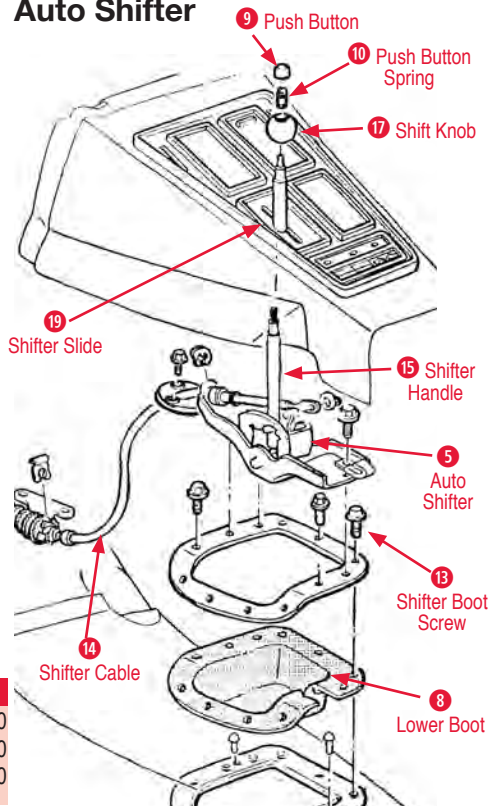

Auto Shifter

Frame
Suspension
Brakes
Steering
Engine
Fuel System
Cooling Sys
Transmission
Electrical
Heat/A/C
Exhaust
Body
Interior
Misc.
Index
Order Form