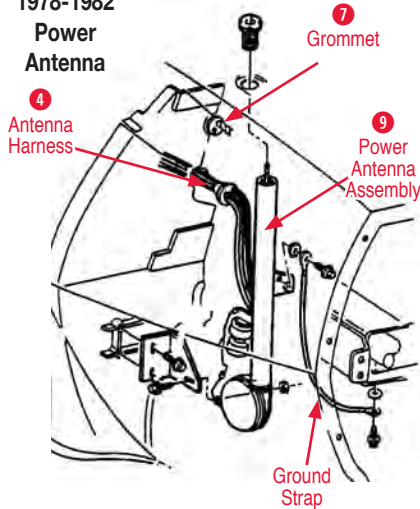

1978-1982 Power Antenna