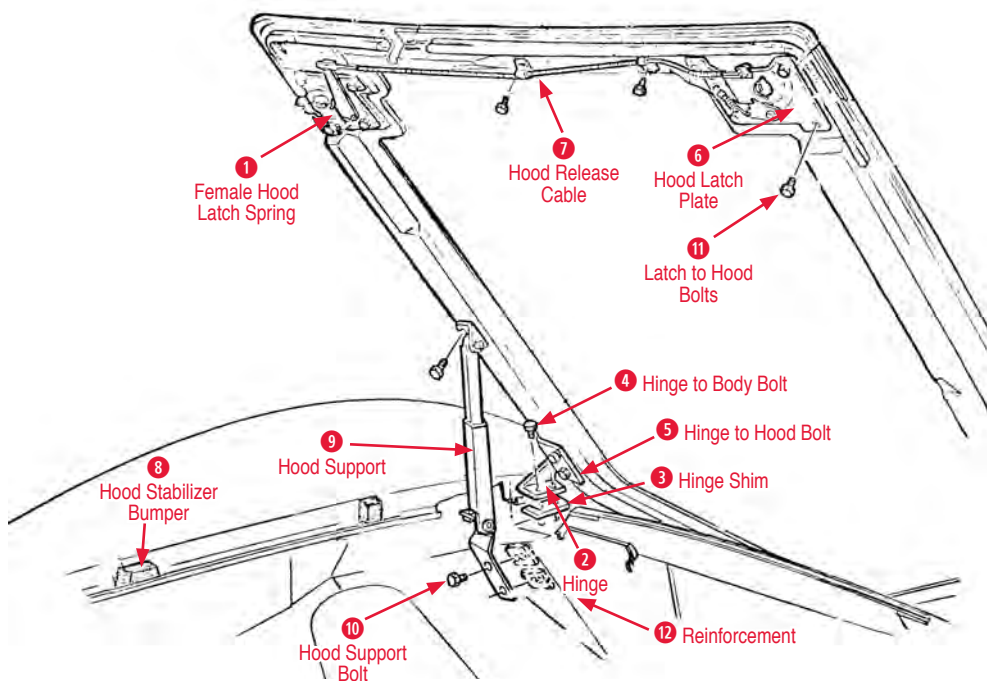

Hood Support & Release Cable

1 Female Hood Latch Spring

260009 60-76 Female Hood Latch Tension Spring..... $8.00

2 Hinge

260070 68-82 RH Hood Hinge $22.00
260071 68-82 LH Hood Hinge $22.00

Hood Light Housing

310153 77-82 Under Hood Light Housing $15.00

3 Hood Shim

260074 63-82 Hood Hinge Shim (1/16 inch thick)..... $3.00
260069 63-82 Hood Hinge Shim (1/32 inch thick)..... $3.00

4 Hinge to Body Bolt

170598 68-82 Hood Hinge To Body Bolts $4.00
170599 68-82 Hood Hinge to Hood Bolt Kit (4 pcs) ... $3.00

5 Hinge to Hood Bolt

170599 68-82 Hinge to Hood Bolt Kit (4 pcs) $3.00

Hood Latch Bolt

260186 68-76 Female Hood Latch Bolt Kit (correct) .. $8.00

6 Hood Latch Plate

260101 69-76 LH Hood Latch Plate $40.00
260102 69-76 RH Hood Latch Plate $40.00

7 Hood Release Cable

260049 68E Hood Release Cable (On Hood) $60.00
260050 68L-69E Hood Release Cable (On Hood) (White) $39.00
260051 69L-76 Hood Release Cable (Black 33 inch) (left to right) $33.00
260126 77 Hood Release Cable (left to right) $37.00
260052 78-82 Hood Release Cable (left to right) (42-1/2 inch).....$29.00

8 Hood Stabilizer Bumper

260026 73-79 Hood Stabilizer Bumper (Set of 4).....$15.00

9 Hood Support

260023 68 Hood Support $65.00
260060 69-71 Hood Support $45.00
260053 72-73E Hood Support $60.00
260061 73L-76 Hood Support $60.00
260062 77-82 Hood Support $70.00

10 Hood Support Bolt

170579 68-76 Hood Support Bolts $5.00
170744 68-73 Hood Support Bolts - Correct.....$6.00
170893 77-82 Hood Support Bolt Kit (5 pcs) $3.00

11 Latch to Hood Bolts

170717 68-76 Hood Latch to Hood Bolts (8 pcs) $7.00

12 Reinforcement

260073 68 LH Hinge/Radiator Reinforcement $60.00
260182 68-73 RH Hinge/Radiator Reinforcement.....$60.00
260181 75-82 LH Hinge/Radiator Reinforcement $60.00
260183 74-82 RH Hinge/Radiator Reinforcement.....$80.00