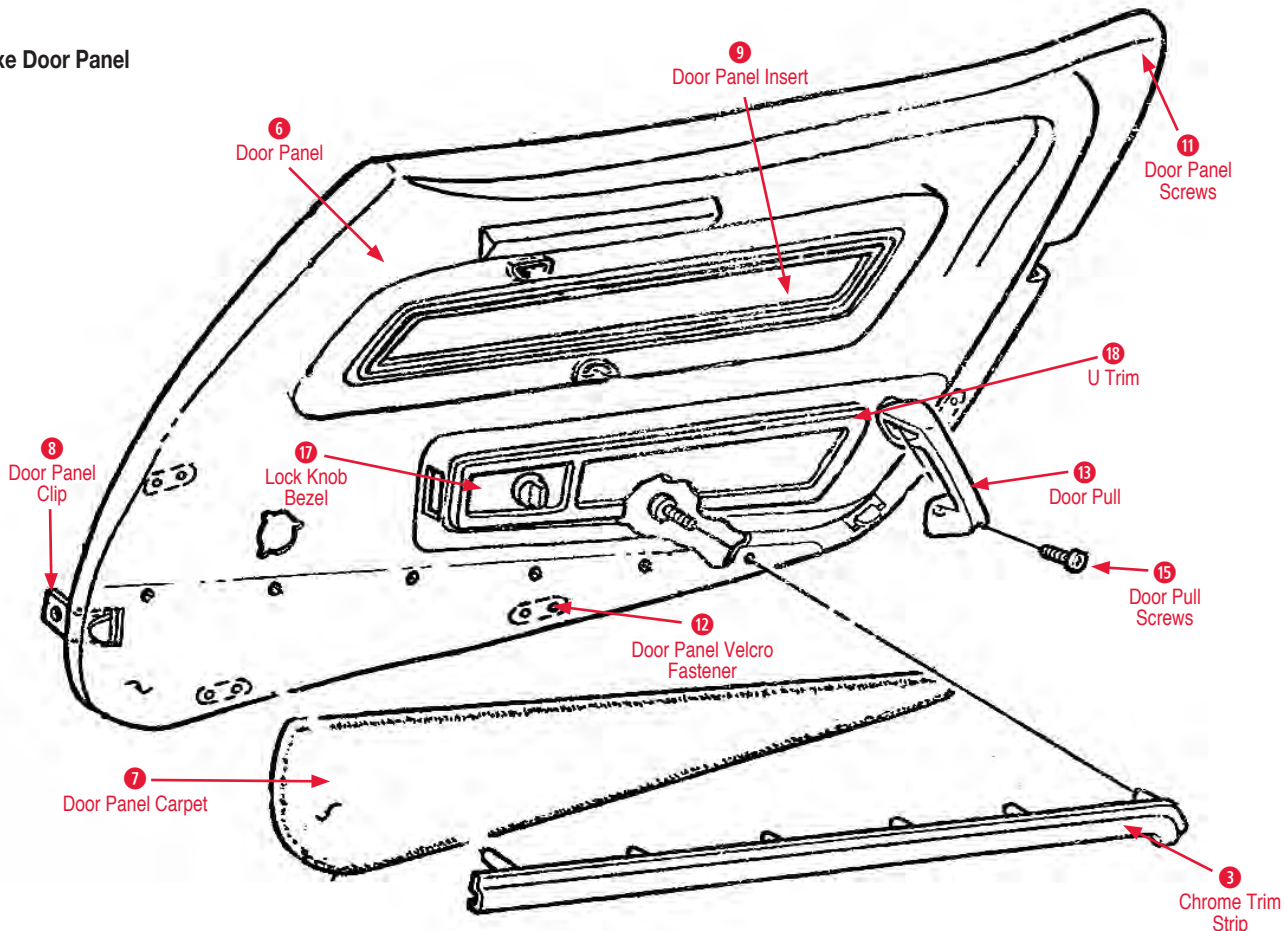

1970 - 1977 Deluxe Door Panel

9 Door Panel Insert

280121*	69	LH Door Panel Insert.....	$60.00
280122*	69	RH Door Panel Insert.....	$60.00
280575	70-76	LH Door Panel Insert Plate.....	$120.00
280576	70-76	RH Door Panel Insert Plate.....	$120.00
280140	70-76	Door Panel Wood Grain Insert (pair)..	$30.00
280585	77-77	LH Door Panel Insert Plate.....	$120.00
280586	77-77	RH Door Panel Insert Plate.....	$120.00

10 Door Panel Clip Screws

170421	68-76	Door Panel Clip Screw Set (1 set needed per car).....	$3.00

11 Door Panel Screws

170418	68-82	Door Panel Screw & Washer Kit (2 required per car 78-82).....	$2.50

12 Door Panel Velcro Fastener

290112	68-82	Door Panel Velcro Clip.....	$3.00

13 Door Pull* (specify color - see pg. 1)

290134*	65-77	Inside Door Pull (pair).....	$20.00

14 Door Pull Insert

290661	68	Door Pull Insert for Door Panel.....	$13.00

15 Door Pull Screws

170399	65-77	Door Pull Screw Kit.....	$3.00
170398	65-77	Door Pull Screw Kit (4 pcs) Correct.....	$4.00

16 Latch

130211	78-82	LH Door Latch with Handle.....	$52.00
130212	78-82	RH Door Latch with Handle.....	$51.00

17 Lock Knob Bezel

290114	68-77	Door Release Handle & Lock Knob Bezel On Door Panel (pair).....	$76.00

Lock Knob Insert Plate

290439	68-77	LH Lock Knob Insert Plate.....	$35.00
290440	68-77	RH Lock Knob Insert Plate.....	$35.00

Power Door Lock Switch

370083	78-82	Power Door Lock Switch.....	$38.00