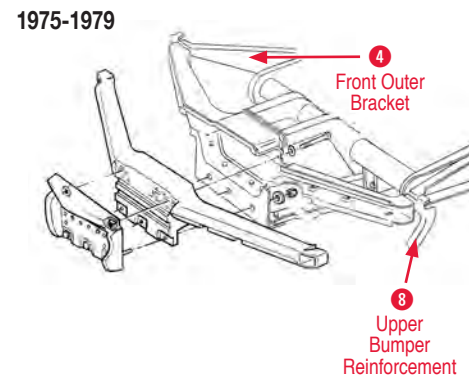

1973-79 Front Bumper