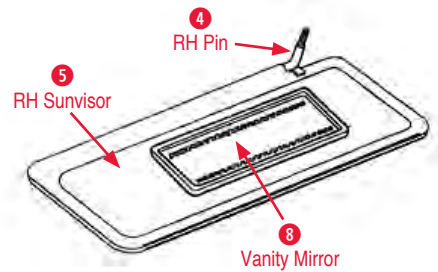

1977-1979 Sunvisor

1 Hole Plug	
280274 77-82 Sunvisor Hole Plug - pair	$4.00
2 LH Pin	
280272 79-82 Sunvisor LH Pin w/Telescoping.....	$18.00
3 LH Sunvisor* (specify color - see pg. 1)	
280269* 77-82 Sunvisor Black LH or RH (77-79 LH & 77-82 RH)	$50.00
4 RH Pin	
280271 77-79 Sunvisor Pin Rod without Telescoping 77-79 LH without Telescoping 79-82 RH.....	$10.00
5 RH Sunvisor* (specify color - see pg. 1)	
280269* 77-82 Sunvisor Black LH or RH 77-80 (77-79 LH & 77-82 RH)	$50.00
6 Spring Retainer	
280427 76-82 Sunvisor Spring Retainer	$4.75
7 Tension Spring	
280428 76-82 Sunvisor Tension Spring.....	$7.00
8 Vanity Mirror* (specify color - see pg. 1)	
280255* 78-82 Vanity Mirror	$120.00
Vanity Mirror Bushings	
280254 78-82 Vanity Mirror Plastic Bushing.....	$2.00