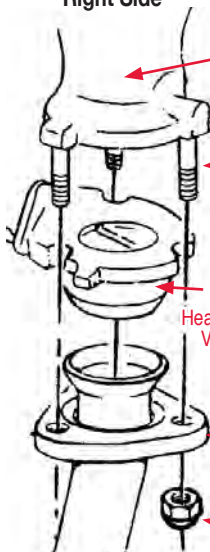

1975-1982
Right Side