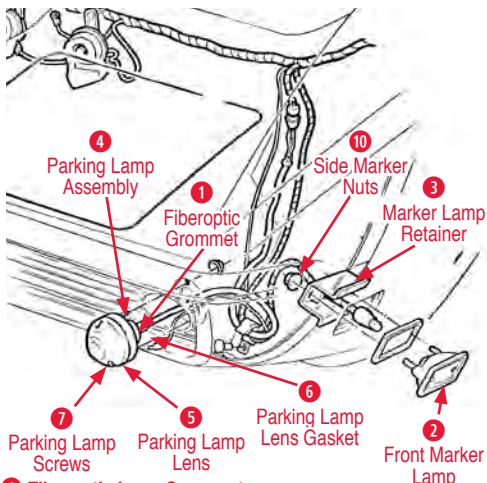

240229 68-82 Electric Headlight Conversion Kit \$845.00

240237 68-78 Electric Headlight Door Kit..... \$875.00

240238 79-82 Electric Headlight Door Kit..... \$875.00

Parking & Front Marker Lights

1968-1969