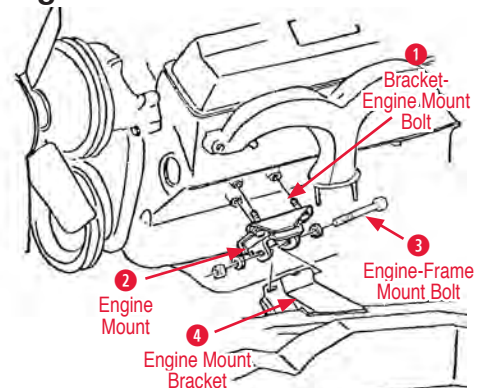

8 Valve Hose

- 110065 81 Air Inection Valve Hose..... \$30.00

Engine Mounts

1 Bracket-Engine Mount Bolts

- 170035 63-82 Bolt Set for Engine Mount to Engine .. \$12.00

2 Engine Mount

- 140176 63-72 Non-Locking Engine Mount \$25.00
- 140177 63-82 Locking Engine Mount (replacmnt) \$16.00