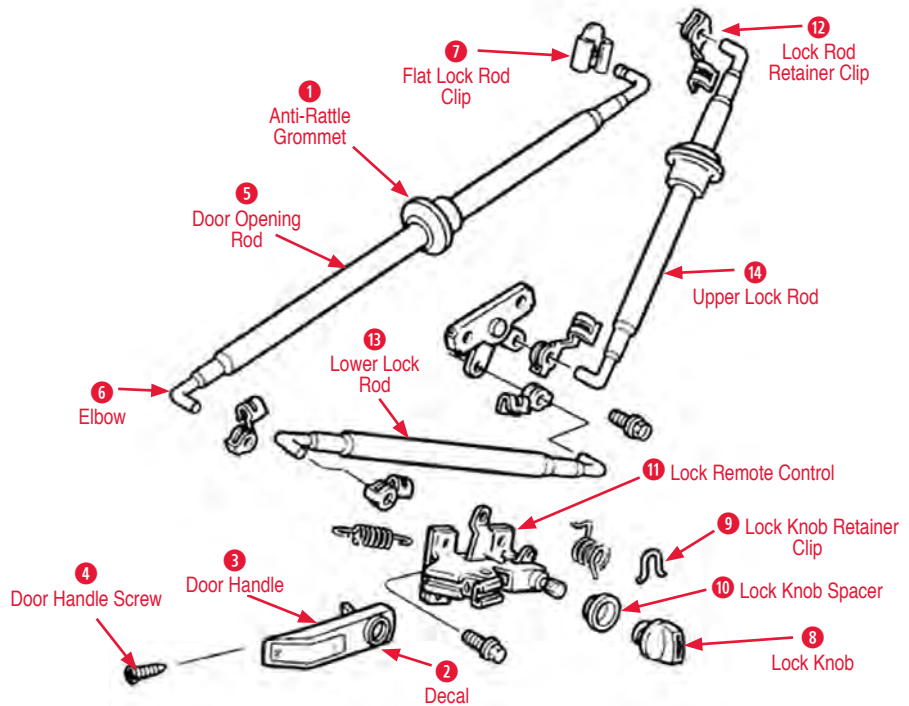

Door Latch Assembly

Door Lock Rod Clip	130239 69-82 Door Lock Rod Clip	$2.00
5 Door Opening Rod	130151 68-77 Door Opening Control Rod	$29.00
6 Elbow	130132 68-82 Door Lock Rod Elbow	$6.00
7 Flat Lock Rod Clip	130137 56-82 Door Lock Rod Retainer (Flat)	$0.50
8 Lock Knob	290064 68-77 Door Lock Knob	$12.00
	290324 78-82 Door Lock Knob	$10.00
9 Lock Knob Retainer Clip	290073 56-82 Lock Knob Retainer Clips (each)	$0.25
10 Lock Knob Spacer	290057 56-77 Plastic Lock Knob Spacer (pair)	$2.50
11 Lock Remote Control	375094 68-77 LH Door Opening & Lock Control	$75.00
	375095 68-77 RH Door Opening & Lock Control	$75.00
12 Lock Rod Retainer Clip	130232 68-82 RH Door Lock Rod Retainer Clip	$1.00
	130233 68-82 LH Door Lock Rod Retainer Clip	$1.00
13 Lower Lock Rod	130025 68-77 Lower Lock Control Rod with Clips	$20.00
14 Upper Lock Rod	130026 68-77 Upper Lock Control Rod with Clips	$20.00