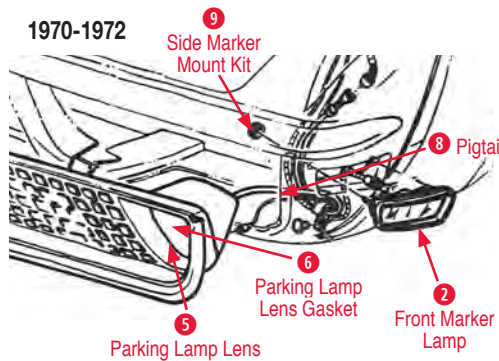

1970-1972

1973-1979