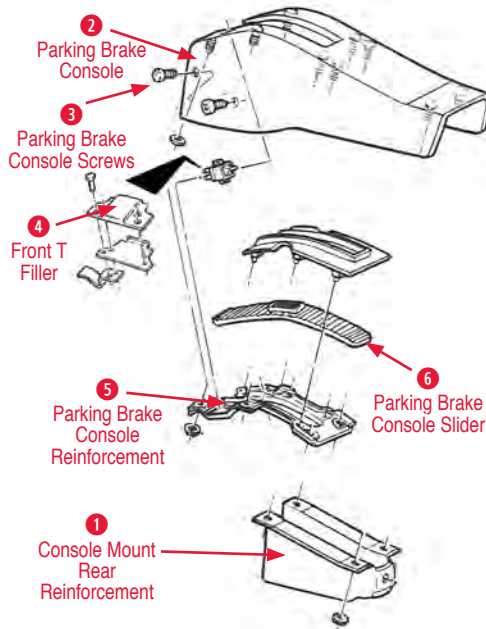

1968-76 Parking Brake Console

- **1 Console Mount Rear Reinforcement**
  800074 68-76 Pk Brake Console Rear Mount..... $24.00
- **Grommet**
  560049 67-75 Parking Brake Cable Grommet $6.00
- **2 Parking Brake Console (Black)**
  800065 68 Pk Brake Console w/Pwr Windows.... $45.00
  800066 68 Pk Brake Console wo/Pwr Windows.. $45.00