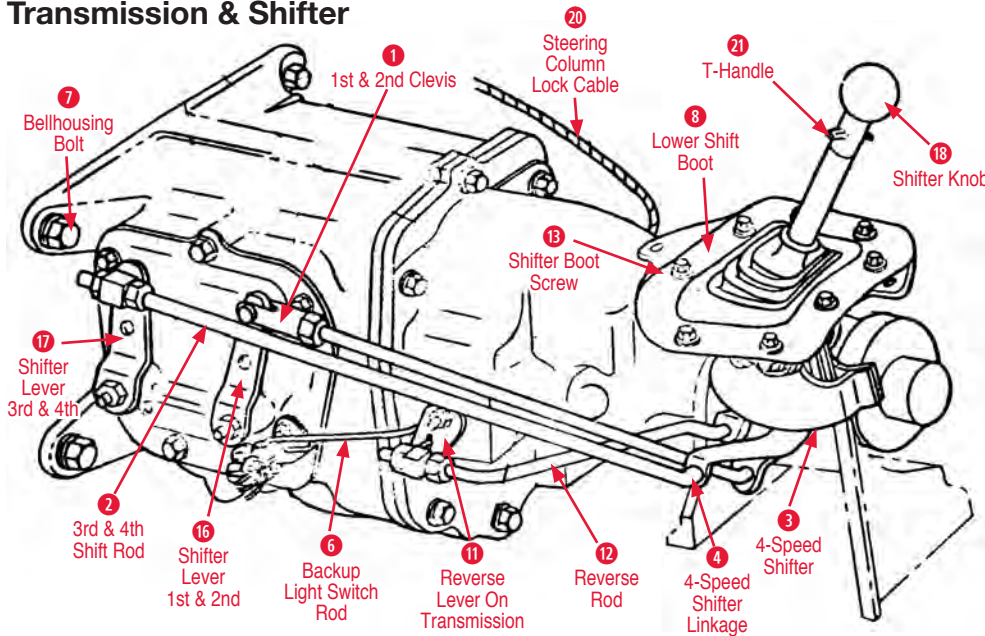

Transmission & Shifter

- **1 1st & 2nd Clevis**
  340228 64-68 4-Speed Shifter Clevis 1-2..... $10.00
  340232 69-81 4-Speed Shifter Clevis 1-2..... $10.00
- **3rd & 4th Clevis**
  340231 64-68 Shifter Rod Clevis 3-4..... $7.00
- **2 3rd & 4th Shift Rod**
  340078 69-76 4-Speed Shift Rod (3 & 4)..... $15.00
- **3-Speed Shifter**
  340030 68-70 3-Speed Shifter $229.00
- **3 4-Speed Shifter**
  340024 68-76 4-Speed Shifter with Knob $209.00
  340025 77-81 4-Speed Shifter with Knob..... $209.00
- **4-Speed Shifter Lever Bracket**
  340179 64-81 4 Speed Shifter Lever Bracket..... $35.00
  340310 64-81 4 Speed Shifter Lever Bracket (lower) $20.00
- **4 4-Speed Shifter Linkage**
  340049 64-68 4-Speed Shifter Linkage (muncie)..... $70.00
  340051 69-73 4-Speed Shifter Linkage Kit..... $78.00
  340052 74-76 4-Speed Shifter Linkage Set BW..... $78.00
  340053 77-81 4-Speed Shifter Linkage Set BW..... $78.00
- **5 Auto Shifter**
  340311 78-82 Auto Shifter Assembly (includes Knob and Button) $170.00
- **Backup Light Switch Clip**
  900301 70-82 Backup Light Switch Clip 1/8 inch (also choke rod clip) $4.00
- **6 Backup Light Switch Rod**
  370125 68-74 Back Up Light Switch Rod $9.00
  370126 75-81 Back Up Light Switch Rod Manual Transmission with Clips $10.00

- **Backup Switch**
  370059 68-78 Backup Switch Manual Trans..... $70.00
  370063 68 Backup Switch Automatic Trans..... $55.00
  490675 77 Neutral Safety & Back Up Switch..... $33.00
  490676 78 Neutral Safety & Back Up Switch..... $33.00
- **Backup Switch Rod Clip**
  370193 64-74 Backup Switch Rod Clip $0.20
- **Detent Cable**
  340082 76-80 Transmission Detent Cable $25.00
- **Input Shaft Seal**
  340251 80-81 Input Shaft Seal (4-Speed) M18..... $8.00
- **8 Lower Shifter Boot**
  800015 68-81 Lower Shifter Boot 4-Speed..... $27.00
  800045 68-76 Lower Shift Boot (Auto Trans) $17.00
- **Main Drive Lock Nut**
  340241 63-74 Muncie Trans Main Drive Lock Nut.... $12.00
- **Main Shaft**
  340219 64-72 Muncie Main Shaft For Trans $75.00
- **9 Push Button**
  340085 65-82 Shifter Knob Push Button $7.00
- **10 Push Button Spring**
  340087 65-82 Auto Shifter Knob Button Spring..... $5.00
- **11 Reverse Lever on Transmission**
  340304 68 4-Speed Reverse Lever on Trans..... $15.00
  340226 69-73 4-Speed Reverse Lever On Trans $15.00
  340305 74-76 4-Speed Reverse Lever On Trans $12.00
  340306 77-81 4-Speed Reverse Lever On Trans $12.00
- **Reverse Lock Out Spring**
  340018 68-81 Reverse Lock-Out Spring $3.00
- **Reverse Lock Out Stop Pin**
  340227 64-81 4 Speed Lock-Out Stop Pin $4.00
- **12 Reverse Rod**
  340218 68-73 4-Speed Reverse Control Rod..... $19.00
  340280 74-81 4-Speed Reverse Control Rod..... $15.00
- **13 Shifter Boot Screw**
  170232 68-81 Lower Shifter Boot Screw Kit..... $3.00
  170300 68-76 Shifter Boot Screw Kit (4 pcs)..... $2.00
- **14 Shifter Cable**
  340068 68-82 Auto Shifter Cable $50.00
- **Shifter Cable Bracket**
  340252 77-81 Automatic Shifter Cable Bracket NOS $16.00

Shifter Repair Kits