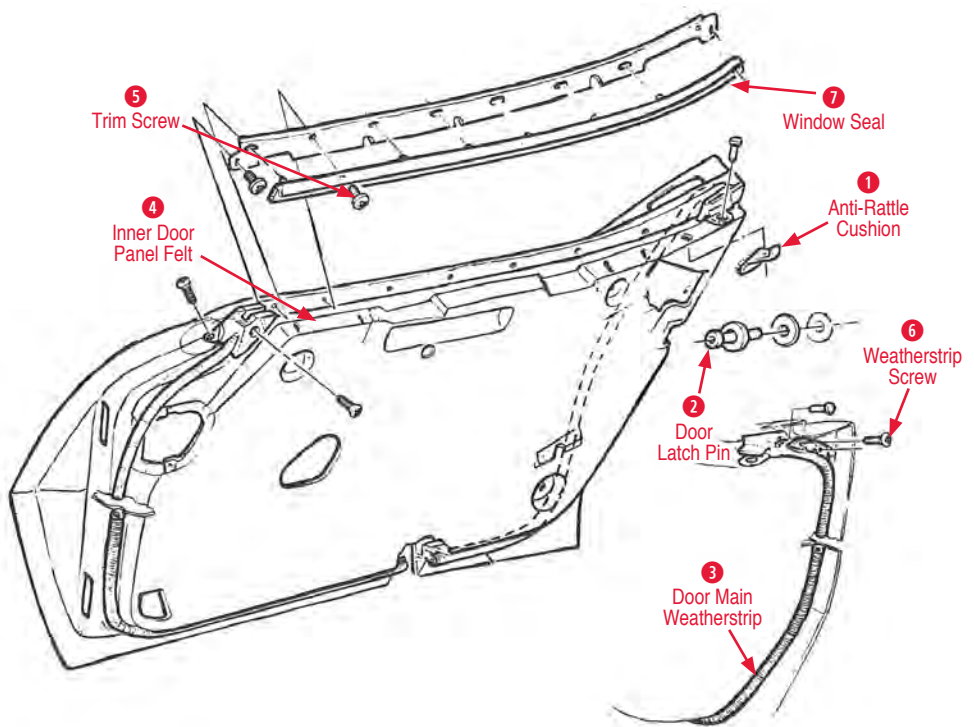

7 Window Seal	130158 68 Inner Window Seal Assby (pair) $220.00	460228 68 RH Inner Window Seal (Rubber) All... $31.00	130162 69-75 Conv. Outer Window Seal (pair) $70.00
	460227 68 LH Inner Window Seal (Rubber) All ... $31.00	130160 68 Outer Window Seal (Felt Replacement) (pair) $55.00	130161 69-82 Coupe Outer Window Seal (pair) $70.00