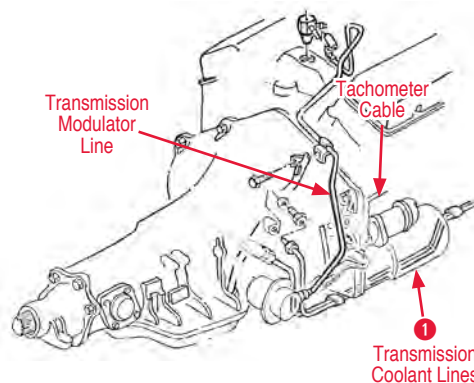

- **1 Transmission Coolant Lines**
- 340200 66-82 Upper Transmission Coolant Line..... $14.00
- 340201 69-72 Lower Transmission Coolant Line..... $14.00
- 340202 69-75 Lower Transmission Coolant Line..... $14.00
- 340195 68-79 Trans Coolant Lines pair (stainless)... $60.00
- 340196 70-74 Trans Coolant Lines (pair) 454 with Turbo 400 Auto..... $80.00
- 340203 76-82 Lower Transmission Coolant Line..... $14.00
- 340322 77-80 Transmission Cooler Pipe (pair) TH350..... $85.00
- 340324 82 Transmission Cooler Lines (pair) 700R4..... $82.00

- **Transmission Dipstick Tube O-Ring**
- 340239 62-78 Transmission Filler Tube O Ring..... $0.50
- **Transmission Dipstick**
- 140331 74-81 Auto Trans Dipstick Chrome Handle.. $20.00