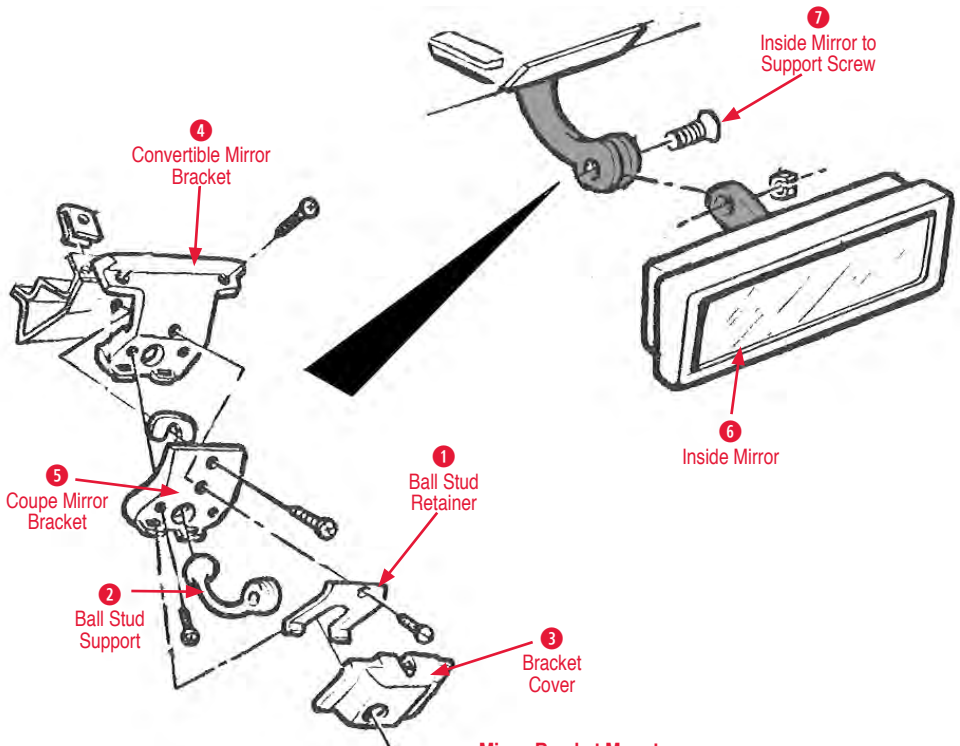

Inside Mirror

- 1 Ball Stud Retainer**
320027 68-76 Inside Mirror Ball Stud Retainer \$28.00
- 2 Ball Stud Support**
320025 68-77 Inside Mirror Ball Stud Support..... \$17.00
320056 77-82 Inside Mirror Support..... \$11.00
- 3 Bracket Cover* (Specify color, please see pg. 1)**
320049* 68-76 Inside Mirror Bracket Cover \$32.00
- 4 Convertible Mirror Bracket**