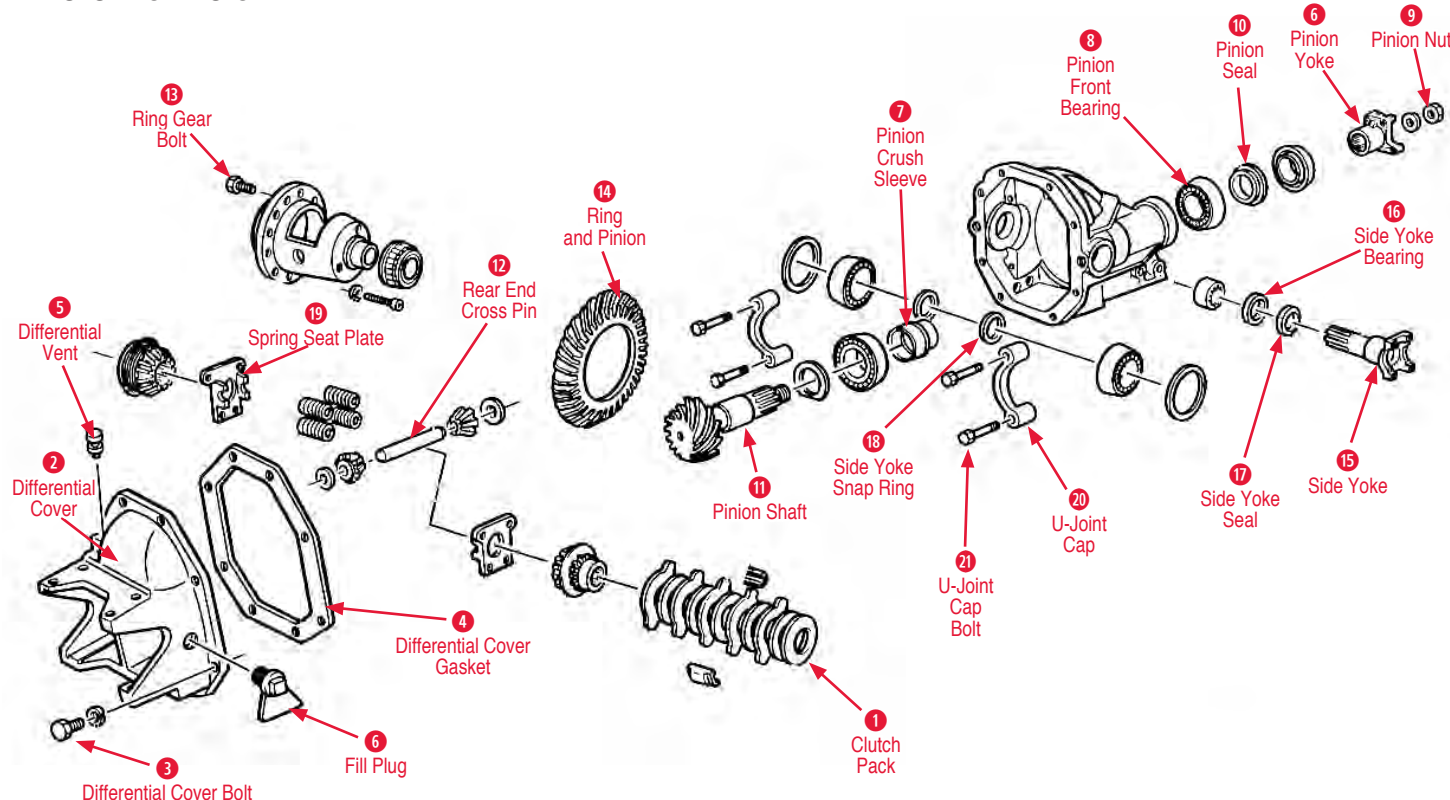

Differential Detail

1 Clutch Pack 440335 64-80 Rear End Clutch Pack ..... $162.00 Differential (Rebuilt) (includes Big Yoke) 440834 63-79 Yukon Duragrip Posi Unit ..... $540.00 440640 65-79 Rebuilt Rear End 3:70 (w/exch)..... $929.00 440450 68-79 Rebuilt Rear End 3:08 (w/exch)..... $929.00 440451 68-79 Rebuilt Rear End 3:36 (w/exch)..... $929.00 440452 68-79 Rebuilt Rear End 3:55 (w/exch)..... $929.00 440453 68-79 Rebuilt Rear End 3:73 (w/exch)..... $929.00 440750 80-82 Rebuilt Rear End 3.55 (w/exch)..... $899.00 Differential (Rebuilt) (includes Small Yoke) 440472 63-69 Rebuilt Rear End 3:55 (w/exch)..... $929.00 Differential Complete Kit <i>incl. crush sleeves, pinion nut, pinion seals, gasket, shims</i> 440366 63-79 Differential Rear End Rebuild Kit..... $135.00 2 Differential Cover 440211 63-77 Differential Cover Heavy Duty ..... $150.00 440563 78-79 Differential Cover Heavy Duty ..... $165.00 3 Differential Cover Bolts 440390 63-79 Differential Cover Bolts & Washers.... $16.00 4 Differential Cover Gasket 185082 63-79 Differential Cover Gasket..... $5.00 5 Differential Vent 440214 65-82 Differential Vent ..... $5.00 6 Fill Plug 440329 65-79 Rear Axle Fill Plug..... $18.00 7 Pinion Crush Sleeve 440303 66-79 Pinion Crush Sleeve..... $11.00 Pinion Flange Deflector 440332 54-79 Pinion Flange Deflector..... $4.00 8 Pinion Front Bearing 440213 63-79 Pinion Front Bearing ..... $30.00 Pinion Mount Bracket on Frame 440461 63-79 Pinion Mount Bracket on Frame..... $65.00 9 Pinion Nut 440759 63-79 Pinion Nut..... $9.00 440340 80-82 Pinion Nut ..... $4.00 10 Pinion Seal 185085 63-79 Pinion Seal..... $7.00 185213 80-82 Pinion Seal..... $9.00	11 Pinion Shaft 440331 64-80 RR End Cross Pins ..... $26.00 Pinion Shaft Lock Screw 440330 64-80 Pinion Shaft Lock Screw ..... $19.00 Pinion Shim Kit 440391 63-79 Pinion Shim Kit .020 - .052 in ..... $15.00 12 Rear End Cross Pin 440832 80-82 Rear End Cross Pin ..... $43.00 13 Ring Gear Bolt 440544 53-79 Ring Gear Bolt Left Hand Thread..... $4.00 14 Ring and Pinion 440835 63-79 Ring and Pinion 3:55..... $420.00 440836 63-79 Ring and Pinion 3:70 / 3:73 ..... $420.00 15 Side Yoke 440256 63-79 New Side Yoke Standard..... $125.00 440256 63-79 Rebuilt Side Yoke (Hardened Tip)..... $99.00 440257 63-79 Side Yoke Heavy Duty..... $135.00 440700 70-75 Side Yoke ..... $10.00 440345 80-82 LH Side Yoke Manual Trans..... $115.00 440346 80-82 RH Side Yoke Manual Trans..... $115.00 440347 80-81 LH Side Yoke Auto Trans ..... $115.00 440348 80-81 RH Side Yoke Auto Trans..... $115.00 16 Side Yoke Bearing 440212 63-79 Differential Side Yoke Bearing..... $21.00 440475 80-82 Differential Side Yoke Bearing..... $24.00 Side Yoke Dust Shield 440591 63-82 Side Yoke Dust Shield ..... $4.00 17 Side Yoke Seal 185083 63-79 Side Yoke Seal..... $7.00 185084 80-82 Side Yoke Seal..... $10.00 18 Side Yoke Snap Ring 440274 63-79 Side Yoke Snap Ring ..... $3.00 440564 80-81 Side Yoke Snap Ring..... $3.00	19 Spring Seat Plate 440298 64-80 Diff. Internal Spring Seat Plate ..... $10.00 Transmission Yoke 340192 68-76 Transmission Yoke..... $25.00 20 U-Joint Cap 440187 63-79 Heavy Duty U-Joint Cap ..... $22.00 21 U-Joint Cap Bolt 170786 65-75 Half Shaft U-Joint Cap Bolt Kit (HD)... $10.00 170202 63-79 Half Shaft U-Joint Cap Bolt Kit..... $10.00 Yoke Deflector 440304 63-79 Rear End Yoke Deflector..... $3.00