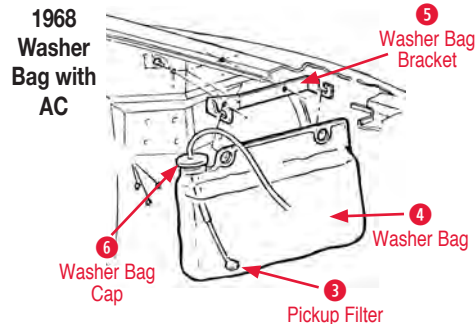

- **6 Washer Bag Cap**
  480081 63-72 Washer Bag Cap with AC $6.00
- **7 Washer Bottle**
  480087 68-69 Washer Bottle without AC (black)..... $21.00
  480076 63-70 Washer Bottle without AC (white)..... $15.00
  480094 71-74 Washer Bottle $30.00
- **8 Washer Bottle Bracket**
  480088 68-69 Washer Bottle Bracket $11.00
  480166 70-72 Washer Bottle Bracket $26.00
- **9 Washer Bottle Cap**
  480182 63-74 Washer Bottle Cap (correct) $8.00
- **10 Washer Bottle Cap Hose**
  480152 63-74 Washer Bottle Cap Hose $3.00

- **Washer Bottle Decal**
  120402 68-75 Washer Bottle Decal - Klear View $4.50
- **11 Washer Bottle Extension**
  480202 71-72 Washer Bottle Extension $20.00
- **Washer Pump**
  480150 70-71 Washer Pump 5 Port Orig. Dup $179.00
  480082 63-74 Washer Pump Rebuild Kit (Includes seals, port kit, and screws) $12.00
- **12 Washer Hose Set**
  480110 68 Washer Hose Set without AC $14.00
  480111 68 Washer Hose Set with AC $14.00
  480112 69 Washer Hose Set without AC $14.00
  480113 69-72 Washer Hose Set with AC $14.00
  480075 70 Washer Hose Set without AC $14.00
  480122 71-72 Washer Hose Set without AC $14.00