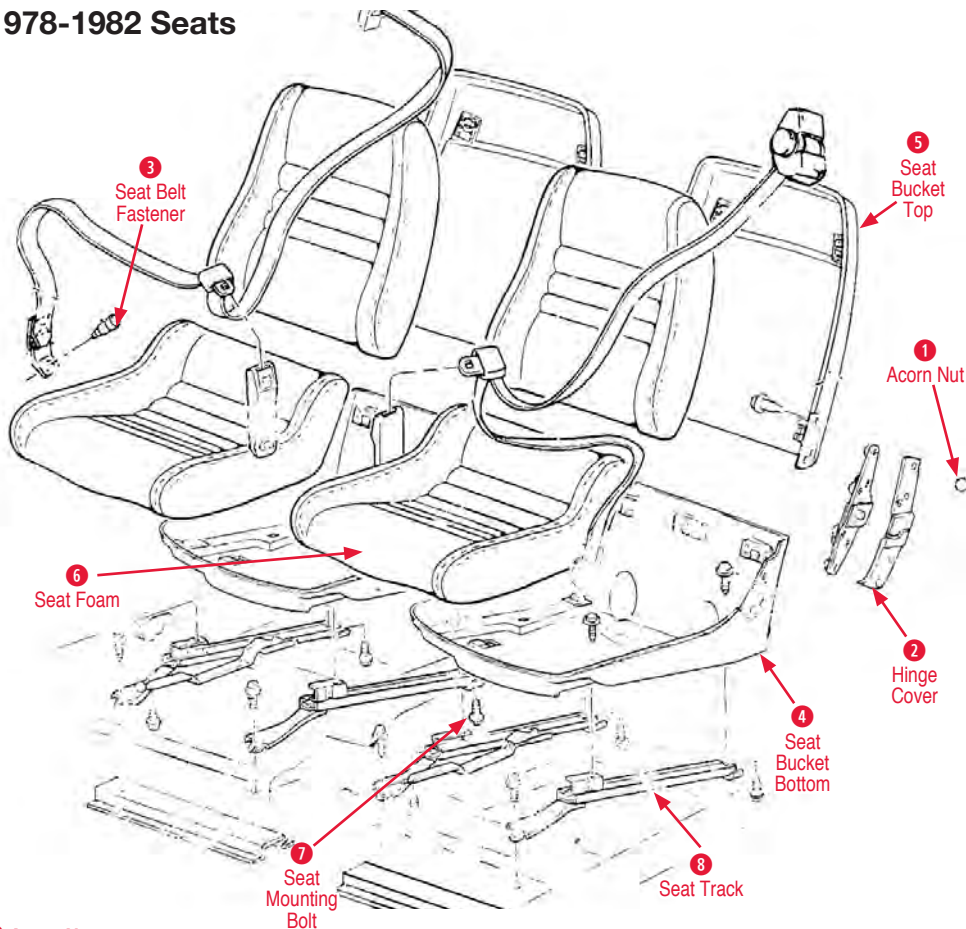

1978-1982 Seats

- **1 Acorn Nut**
  170425 78-82 Hinge Cover Acorn Nut (6 pcs)..... $0.75
- **2 Hinge Cover**
  290166 78-82 Seat Hinge Cover (4 pcs) (1 seat)..... $60.00
- **Power Seat Switch Bezel**
  290391 81-82 Power Seat Switch Bezel..... $25.00
- **3 Seat Belt Fastener**
  290309 78-82 Seat Belt Fastener..... $6.00
- **4 Seat Bucket Bottom**
  280686 78-82 Seat Bucket Bottom (unpainted) $311.00
- **5 Seat Bucket Top**
  280685 78-82 Seat Bucket Top (unpainted)..... $218.00
- **6 Seat Foam**
  280060 78-82 Seat Foam Set
  (78 Pace Car & 79-82 All)..... $310.00
- **7 Seat Mounting Bolt**
  170394 67-82 Seat Mounting Bolt Kit (8 pcs) $6.00
- **8 Seat Track**
  290683 80-82 Seat Track (round pin) (rebuilt)..... $220.00