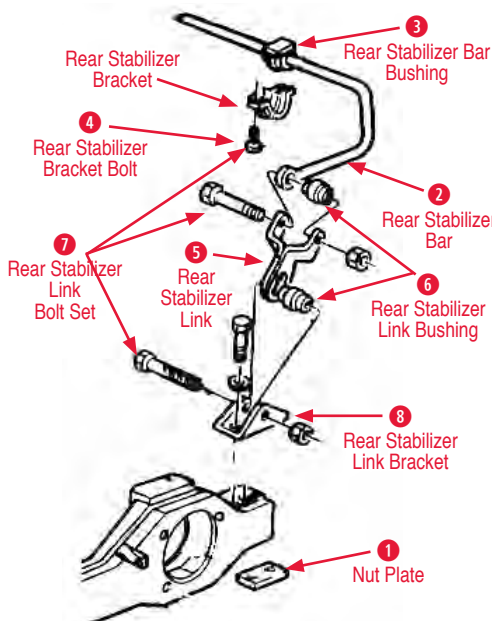

Rear Stabilizer Bar

1 Nut Plate
440152 65-82 Rear Stabilizer Bar Nut Plate..... $8.00

2 Rear Stabilizer Bar Kit
(sway bar, end links, 2 bushings, 2 brackets)

440146 63-82 Rear Sway Bar 5/8 inch Kit with Polyurethane Bushings (Not OEM) $160.00
440147 63-82 Rear Sway Bar 3/4 in. OEM Style.... $150.00
440471 63-82 Rear Sway Bar Kit 3/4 inch..... $180.00

3 Rear Stabilizer Bar Bushing
440387 68-74 Big Block Rear Sway Bar Bushing To Frame..... $9.00
440381 68-74 Poly Bushing 9/16 in. $28.00
440762 75-82 Rear Sway Bar Bushing (pair)..... $20.00

4 Rear Stabilizer Bracket Bolt
170191 65-82 Rear Stabilizer Bracket Bolt Set $6.00
170091 65-82 Rear Stabilizer Bracket Bolt Set $3.00

5 Rear Stabilizer Link
440145 65-82 Rear Stabilizer Link $11.00

6 Rear Stabilizer Link Bushing
440150 65-82 Rear Stabilizer Link Bushing..... $10.00

7 Rear Stabilizer Link Bolt Set

170189 65-82 Rear Sway Bar Link Bolt Set (8 pcs).....$5.00

8 Rear Stabilizer Link Bracket
440279 65-82 Rear Stabilizer Link Bracket $7.00