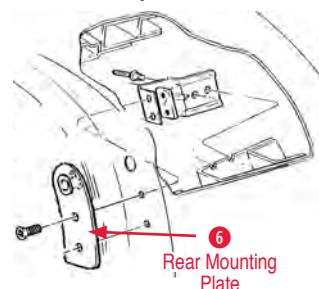

1978-1982 T-Top Latch

7 T-Top T Bar Housing Bushing	
390132 68-82 T Bar Housing Bushing.....	$5.00
8 T-Top Headliner Clip	
290419 68-82 T-Top Headliner Clip (2 req'd per top)..	$2.00
9 T-Top Latch	
390123 68E T-Top Latch (LH Front & RH Rear)....	$62.00
390124 68E T-Top Latch (RH Front & LH Rear)....	$62.00
390005 68L-76 T-Top Latch (LH Front & RH Rear) ...	$62.00
390004 68L-76 T-Top Latch (LH Rear & RH Front)....	$62.00
390126 77 T-Top Latch (RH Rear).....	$62.00
390127 77 T-Top Latch (LH Rear).....	$62.00
390128 77 T-Top Latch (RH Front).....	$62.00
390129 77 T-Top Latch (LH Front).....	$62.00
390130 78-82 T-Top Latch (RH Front).....	$62.00
390131 78-82 T-Top Latch (LH Front).....	$62.00

10 T-Top Pad & Headliner* (specify color - see pg. 1)	
280222* 68-73 RH T-Top Pad.....	$160.00
280223* 68-73 LH T-Top Pad.....	$160.00
280224* 78-79 RH T-Top Pad.....	$180.00
280225* 78-79 LH T-Top Pad.....	$180.00
280383* 74-76E LH T-Top Pad.....	$160.00
280438* 74-76E RH T-Top Pad.....	$160.00
280439* 76L-77 LH T-Top Pad.....	$160.00
280440* 76L-77 RH T-Top Pad.....	$160.00
280837* 80 RH T-Top Pad.....	$180.00
280838* 80 LH T-Top Pad.....	$180.00

11 T-Top Shim	
390024 68-82 T-Top Shim.....	$2.00
12 T-Top Corner Moulding	
390113 68-77 LH Corner Moulding (Stainless).....	$14.00
390114 68-77 RH Corner Moulding (Stainless).....	$14.00
390059 78 LH Corner Moulding (Stainless).....	$14.00
390060 78 RH Corner Moulding (Stainless).....	$14.00
390067 79-82 LH Corner Mldg. (Black)(Stainless)....	$14.00
390068 79-82 RH Corner Mldg. (Black)(Stainless) ...	$14.00

T-Top Edge Trim Moulding Kit	
390141 78-82 Glass T-Top Edge Trim Moulding Kit.	$60.00
13 T-Top Front Moulding	
390117 68-76 LH Front Moulding (Stainless Steel)...	$49.00
390118 68-76 RH Front Moulding (Stainless Steel)..	$49.00
390061 79-82 LH Front Moulding (Black)(Stainless) $55.00	
390062 79-82 RH Front Moulding (Black)(Stainless) $55.00	

T-Top Moulding Mount Kit	
170870 70-77 T-Top Moulding Mount Kit.....	$7.00
170871 77-82 T-Top Moulding Mount Kit.....	$7.00

14 T-Top Side Moulding	
390111 68-76 LH Side Moulding (Stainless Steel)....	$36.00
390112 68-76 RH Side Moulding (Stainless Steel) ...	$36.00
390057 77 LH Side Moulding (Stainless Steel)....	$49.00
390058 77 RH Side Moulding (Stainless Steel) ...	$49.00
390063 78 LH Side Moulding (Stainless Steel)....	$49.00
390064 78 RH Side Moulding (Stainless Steel) ...	$49.00
390065 79-82 LH Side Moulding (Black) (Stainless). $55.00	
390066 79-82 RH Side Moulding (Black) (Stainless) $55.00