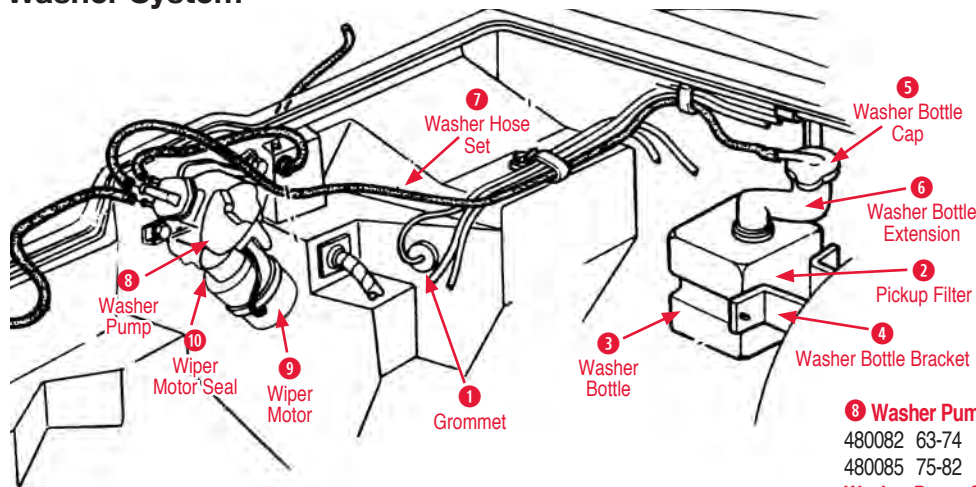

1973-1982 Washer System

- **1 Grommet**
  560023 63-76 Washer Hose Grommet at Firewall $2.00
- **2 Pickup Filter**
  480077 63-74 Washer Hose Pickup Filter (brass)..... $12.00
  480184 63-74 Washer Hose Pickup Filter $5.00
  480116 75-82 Washer Hose Pickup Filter $15.00
- **3 Washer Bottle**
  480084 63-70 Washer Bottle Kit (white) $16.00
  480094 71-74 Washer Bottle $30.00
  480047 75-79E Washer Bottle $32.00
  480091 79L-82 Washer Bottle 2nd Design $40.00

- **4 Washer Bottle Bracket**
  480166 70-72 Washer Bottle Bracket $26.00
  480137 73-74 Washer Bottle Bracket $16.00
- **5 Washer Bottle Cap**
  480023 75-82 Washer Bottle Cap $8.00
- **Washer Bottle Cap Hose**
  480152 63-74 Washer Bottle Cap Hose $3.00
- **6 Washer Bottle Extension**
  480095 72-82 Washer Bottle Extension $20.00
- **7 Washer Hose Set**
  480123 73-74 Washer Hose Set $14.00
  480124 75-76 Washer Hose Set $14.00
  480105 77-82 Washer Hose Set $14.00

- **8 Washer Pump**
  480082 63-74 Washer Pump Rebuild Kit $12.00
  480085 75-82 Washer Pump $30.00
- **Washer Pump Cover**
  480149 68-74 Washer Pump Cover $18.00
- **9 Wiper Motor**
  480033 73 Rebuilt Wiper Motor without Pump... $200.00
  480144 73 Rebuilt Wiper Motor $125.00
  480034 74-82 Rebuilt Wiper Motor without Pump... $200.00
  480145 74-82 Wiper Motor with Exchange $115.00
- **Wiper Motor Cover**
  480032 75-82 Wiper Motor Cover with Switch $18.00
- **Wiper Motor Mount Grommet**
  480176 69 Wiper Motor Mount Grommet $300.00
  480197 63-82 Wiper Motor Mount Grommet $6.00
- **10 Wiper Motor Seal**
  185111 63-82 Wiper Motor Firewall Seal $4.00

Frame
Suspension
Brakes
Steering
Engine
Fuel System
Cooling Sys
Transmission
Electrical
Heat/AC
Exhaust
Body
Interior
Misc.
Index
Order Form