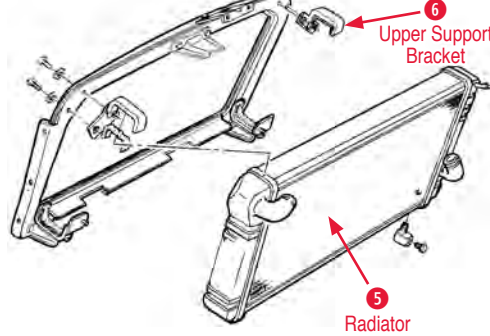

1969-74

w/Copper Radiator

Late 1976-82