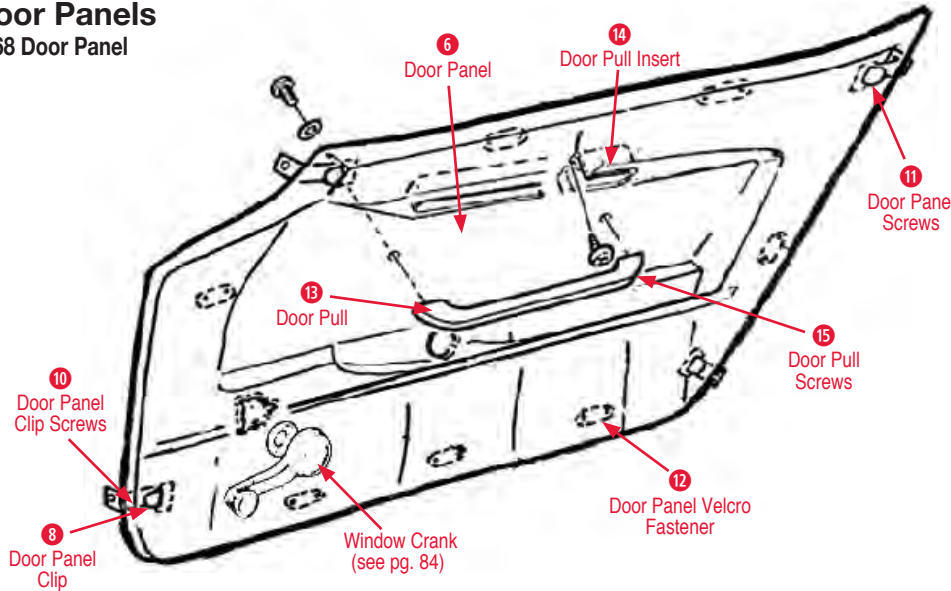

Door Panels

1968 Door Panel

- **1 Arm Rest* (specify color - see pg. 1)**
  290127* 78-82 Door Panel Arm Rest..... $130.00
  280133 69-77 Door Panel Arm Rest Patch (pair)..... $90.00

- **2 Arm Rest Screw**
  170420 78-82 Arm Rest Screws (6 pcs)..... $7.00
  900250 78-82 Long Arm Rest Screw (black)..... $0.50
  900251 78-82 Short Arm Rest Screw (black)$0.50

- **3 Chrome Trim Strip**
  280577 70-77 LH Door Chrome Trim Strip $90.00
  280578 70-77 RH Door Chrome Trim Strip $90.00

- **4 Door Handle Bezel* (specify color - see pg. 1)**
  290117* 78-81 Door Handle Inside Bezel (pair) $30.00

- **5 Door Handle Bezel Screw**
  170429 78-82 Door Handle Bezel Screw (2 pcs) $1.75

- **6 Door Panel* (specify color - see pg. 1)**
  280111* 68 LH Door Panel without Trim..... $220.00
  280112* 68 RH Door Panel without Trim $220.00
  280113* 68 LH Deluxe Door Panel with Trim $390.00
  280114* 68 RH Deluxe Door Panel with Trim $390.00
  280117* 69 LH Door Panel without Trim..... $275.00
  280118* 69 RH Door Panel without Trim..... $275.00
  280119* 69 LH Deluxe Door Panel with Trim $380.00
  280120* 69 RH Deluxe Door Panel with Trim $380.00
  280123* 70-76 LH Door Panel without Trim..... $260.00
  280124* 70-76 RH Door Panel without Trim..... $260.00
  280125* 70-76 LH Std. Door Panel with Trim $360.00
  280126* 70-76 RH Std. Door Panel with Trim $360.00
  280127* 70-76 LH Deluxe Door Panel with Trim $494.00
  280128* 70-76 RH Deluxe Door Panel with Trim $494.00
  280134* 77 LH Door Panel without Trim..... $260.00
  280135* 77 RH Door Panel without Trim..... $260.00
  280129* 77 LH Door Panel with Trim $360.00
  280130* 77 RH Door Panel with Trim $360.00
  280355* 77 LH Deluxe Door Panel with Trim $460.00
  280354* 77 RH Deluxe Door Panel with Trim $460.00
  280514* 78-80 RH Door Panel (Leather) $430.00
  280515* 78-80 LH Door Panel (Leather)..... $430.00
  280143K* 78-82 LH Door Panel..... $275.00
  280143A* 78-82 LH Door Panel..... $275.00
  280142K* 78-82 RH Door Panel $275.00
  280142A* 78-82 RH Door Panel $275.00

- **7 Door Panel Carpet* (specify color - see pg. 1)**
  280141* 70-77 Deluxe Dr Panel Carpet/Vinyl Strip $40.00

- **8 Door Panel Clip**
  290111 68-77 Door Panel Clip (metal)
  (Requires 2 per door) (each) $2.50
  170964 68-77 Door Panel Mounting Clip & Screw
  Kit..... $12.00