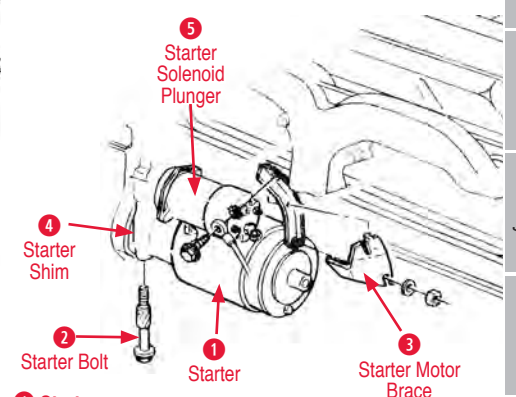

1975-1982 Starter

1 Heat Shield	140162 64-74	Starter Solenoid Heat Shield 327	$10.00
2 Starter Bolt	140094 63-82	Starter Bolts Small Block	$21.00
3 Starter Motor Brace	140160 64-69	Starter Motor Brace 327	$14.00
	140154 68-69	Small Block Starter Motor Brace	$13.00
	140161 70-82	Small Block Starter Motor Brace	$8.00
4 Starter Motor Brace Bolt	170814 63-82	Starter Motor Brace Bolt	$1.00
5 Starter Motor Brace Nut	170815 63-82	Starter Motor Brace Nut	$0.75
6 Starter Shim	140090 53-89	Starter Shim	$1.40
7 Starter Solenoid Plunger	490197 57-99	Starter Solenoid Plunger	$39.00
Starter Solenoid Wire Harness Clip	490163 66-82	Clip For Solenoid Wire Harness	$16.00

Starter Bolt	140094 63-82	Starter Bolts SB, 396 & L88	$21.00
1 Starter Motor Brace	140155 66-74	Big Block Starter Motor Brace	$12.00
Starter Motor Brace Bolt	170814 63-82	Starter Motor Brace Bolt	$1.00
Starter Motor Brace Nut	170815 63-82	Starter Motor Brace Nut	$0.75
2 Starter Shim	140090 53-89	Starter Shim	$1.40
3 Starter Solenoid Heat Shield	140163 68-74	Starter Solenoid Heat Shield	$34.00
4 Starter Solenoid Plunger	490197 67-74	Starter Solenoid Plunger	$39.00
Starter Solenoid Wire Harness Clip	490163 66-82	Clip For Solenoid Wire Harness	$16.00

1 Starter	490202 82	Starter Motor Assembly	$100.00
2 Starter Bolt	140094 63-82	Starter Bolts Small Block	$21.00
3 Starter Motor Brace	140161 70-82	Small Block Starter Motor Brace	$8.00
4 Starter Shim	140090 53-89	Starter Shim	$1.40
	140093 78-82	Starter Shim (steel)	$4.00
5 Starter Solenoid Plunger	490197 57-99	Starter Solenoid Plunger	$39.00
Starter Solenoid Wire Harness Clip	490163 66-82	Clip For Solenoid Wire Harness	$16.00

Frame
Suspension
Brakes
Steering
Engine
Fuel System
Cooling Sys
Transmission
Electrical
Heat/A/C
Exhaust
Body
Interior
Misc.
Index
Order Form