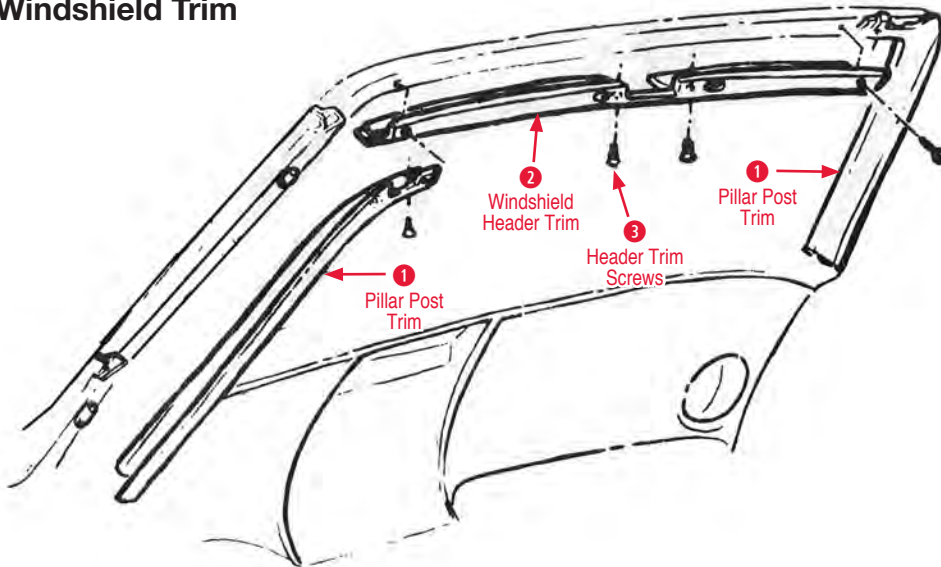

Windshield Trim

Windshield Trim

- **Outer Window Trim Screws**
- 170278 68-82 Outer Window Trim Screws (10 pcs) ... $2.00
- **1 Pillar Post Trim* (specify color, see pg. 1)**
- 280301* 68-76 LH Pillar Post $80.00
- 280302* 68-76 RH Pillar Post..... $80.00
- 280307* 77 Pillar Post (pair)..... $130.00
- 280849 78-82 Pillar Post (pair)..... $130.00
- **2 Windshield Header Trim* (specify color, see pg. 1)**
- 280297* 68 Convertible Header Trim..... $80.00
- 280298* 68 Coupe Header Trim..... $80.00
- 280840* 69-75 Convertible Header Trim..... $90.00
- 280855 69-75 Convertible Header Trim (black)..... $90.00
- 280300* 69-76 Coupe Header Trim..... $80.00
- 280386* 77-80 Windshield Header Trim..... $70.00
- **3 Windshield Header Trim Screws**
- 170422 68-76 Header Trim Screw Kit (6 pcs)..... $2.00
- 170431 77-82 Header Trim Screw Kit (14 pcs)..... $6.00
- **Windshield Moulding Clip**
- 170584 68-82 Windshield Moulding Clip..... $2.00