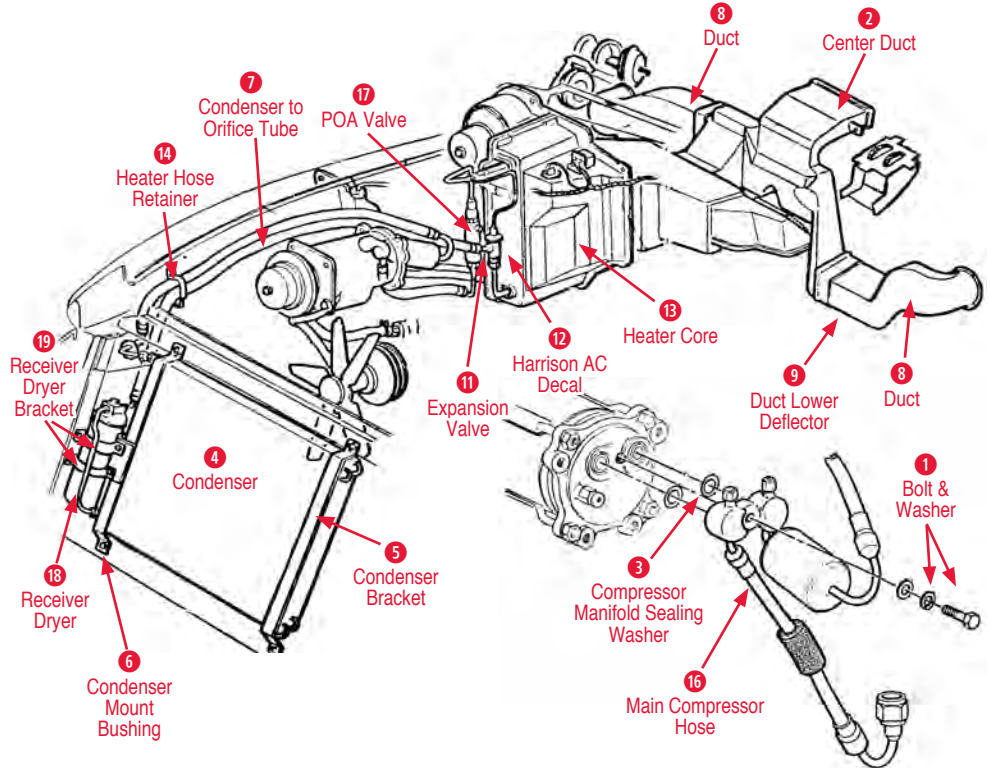

Condenser Inlet Tube

250327 68 AC Condenser Inlet Tube.....	$43.00
250039 69-73 AC Condenser Inlet Tube.....	$40.00

6 Condenser Mount Bushing	145319 73-82 AC Condenser Mount Bushing Set....	$12.00

Condenser to Liquid Line Tube	250322 73-73 Condenser to Liquid Line Tube.....	$43.00

7 Condenser to Orifice Tube	250011 79-82 Condenser to Orifice Tube.....	$100.00

9 Duct Lower Deflector	110141 68-79 AC Duct Lower Deflector.....	$15.00

10 Evaporator Inlet Line	250315 73-77 AC Evaporator Inlet Line.....	$67.00

11 Expansion Valve	250289 63-72 Expansion Valve (replacement).....	$50.00

13 Heater Core	250052 68-77 Heater Core (with AC).....	$90.00
	250053 68-79 Heater Core (without AC).....	$95.00
	250054 78-82 Heater Core (with AC).....	$75.00

14 Heater Hose Retainer	250186 68-82 Heater Hose Fender Skirt Retainer.....	$4.00

Hose Clamp Set	250287 63-69 AC Hose Clamp Set (6 pcs).....	$12.00

17 POA Valve	250111 67-72 POA Valve Update Kit.....	$95.00

18 Receiver Dryer	250124 68-72 Receiver Dryer.....	$50.00
	250194 77-82 AC Receiver Dryer.....	$45.00

19 Receiver Dryer Bracket	250157 AC Receiver Dryer Brackets (Pair).....	$6.00

Receiver Dryer Outlet Tube	250163 69-72 Dryer Outlet Tube.....	$40.00

Tie Strap	250188 53-10 14 Inch Tie Strap (black).....	$0.50

Vacuum Actuator	250260 69-79 AC Door Flap Vacuum Actuator.....	$46.00

Dryer Dessicant Kit	250195 73-77 Dryer Dessicant Kit.....	$38.00