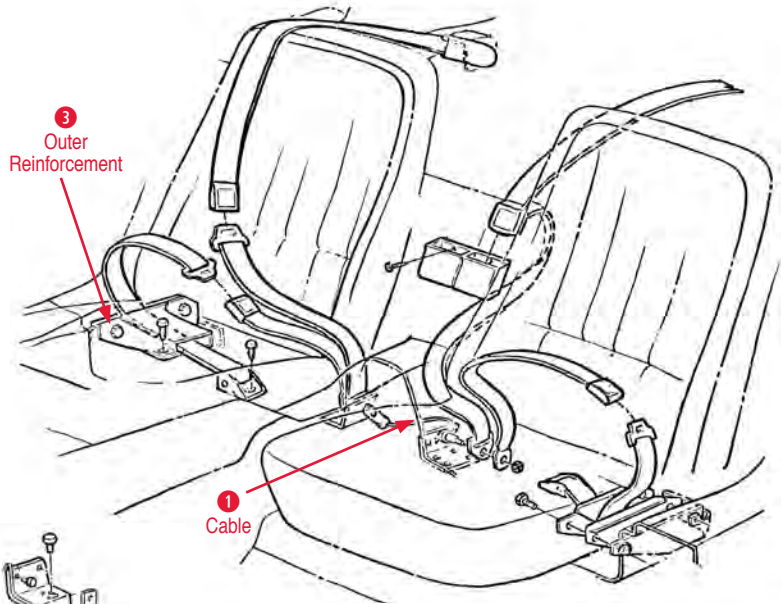

Seat Belts & Reinforcements

Frame
Suspension
Brakes
Steering
Engine
Fuel System
Cooling Sys
Transmission
Electrical
Heat/AC
Exhaust
Body
Interior
Misc.
Index
Order Form

1 Cable
290631 71-74 Seat Belt Underbody Cable $38.00

2 Front Underbody Reinforcement
290373 68-74 LH Underbody Seat Front Reinf. $30.00
290374 68-74 RH Underbody Seat Front Reinf. $30.00

3 Outer Reinforcement
290332 68E RH Seat Belt Outer Reinforcement
with Weld Nut $48.00
290333 68E LH Seat Belt Outer Reinforcement
with Weld Nut $48.00
290330 68 RH Belt Guide Outer Reinf. $48.00
290331 68 LH Belt Guide Outer Reinf. $48.00
290307 68-69 Seat Belt Outer Reinforcement..... $48.00
290308 68-69 Seat Belt Outer Reinforcement..... $48.00
290334 68-69 RH Seat Belt Guide Outer Reinf. $48.00
290335 69 LH Seat Belt Guide Outer Reinf. $48.00
290446 72-74 RH Seat Belt Outer Reinforcement.... $47.00
290447 72-74 LH Seat Belt Outer Reinforcement $47.00

Retractable Seat Belt Mounting Bracket

290653 70-73 LH Retract Seat Belt Mntg Bracket $55.00
290654 70-73 RH Retract Seat Belt Mntg Bracket.... $55.00

4 Retractor Mounting Bracket

290393 72-73 LH Retractor Mounting Bracket $61.00
290394 72-73 RH Retractor Mounting Bracket $61.00

Seat Belt Reinforcement

290651 70 LH Seat Belt Reinforcement..... $20.00
290652 70 RH Seat Belt Reinforcement $20.00

5 Shoulder Harness Reinforcement

290395 70-74E LH Shoulder Harness Reinf..... $48.00
290396 70-74E RH Shoulder Harness Reinf..... $48.00

6 Upper Moulding

290633 70-75 Seat Back Upper Moulding (no hole) . $45.00
290634 70-75 LH Seat Back Upper Moulding..... $45.00
290635 70-75 RH Seat Back Upper Moulding $45.00

7 Web Stop (*add color code, see pg. 1)

290684* 70-75 Seat Belt Web Stop (pair) $19.00
290694 70-75 Seat Belt Web Stop (pair) $25.00

Seat Belts

Universal Seat Belt (Button Style)

290035-03 68-82 Univ Seat Belt - pair (Black) $49.00
290035-09 68-82 Univ Seat Belt - pair (Red) $49.00
290035-31 68-82 Univ Seat Belt - pair (Dk Blue) $49.00
290035-32 68-82 Univ Seat Belt - pair (Saddle)... $49.00
290035-71 68-82 Univ Seat Belt - pair (Silver) $49.00

Universal Seat Belt (Chrome Buckle Style)

290079-03 53-82 Univ Seat Belt - pair (Black) $60.00

Seat Belts with Shoulder Harness

290289-03 68-69 Seat Belt - pair (Black)..... $490.00
290289-27 68-69 Seat Belt - pair (Red)..... $490.00
290289-32 68-69 Seat Belt - pair (Saddle)..... $490.00
290289-43 68-69 Seat Belt - pair (Dk Blue)..... $490.00

Seat Belt Under Reinforcement

290412 65-69 RH Inner Seat Belt Rein..... $32.00
290413 65-69 LH Inner Seat Belt Rein. $32.00

Shoulder Harness Buckle Covers

290648-03 66-68 Buckle Covers - pair (Black).... $17.00
290648-24 66-68 Buckle Covers - pair (Tan) $27.00
290648-25 66-68 Buckle Covers - pair (Blue) $27.00
290648-27 66-68 Buckle Covers - pair (Red)..... $27.00

Seat Belt Sleeves

290314-03 69-69 Seat Belt Sleeve - Pair (Black) . $27.00
290367-03 70-73 Seat Belt Sleeve - Pair (Black) . $30.00
290399-47 74-82 Seat Belt Buckle Sleeve (pair) $37.00

Retractable Lap Seat Belts

290278-03 70-77 Seat Belt - pair (Black)..... $300.00
290278-34 70-77 Seat Belt - pair (Red)..... $300.00
290278-46 70-77 Seat Belt - pair (Dk Blue)..... $300.00
290278-47 70-77 Seat Belt - pair (Saddle)..... $300.00
290278-48 70-77 Seat Belt - pair (Silver) $300.00

Lap Belt Rollup Device

290080 53-82 Lap Belt Rollup Device..... $10.00

Seat Belts with Dual Retractor

290290-03 70-73 Seat Belt - pair (Black)..... $490.00
290290-27 70-73 Seat Belt - pair (Red)..... $490.00
290290-31 70-73 Seat Belt - pair (Dk Blue)..... $490.00
290290-32 70-73 Seat Belt - pair (Saddle)..... $490.00

OEM Style Seat Belts with Dual Retractors