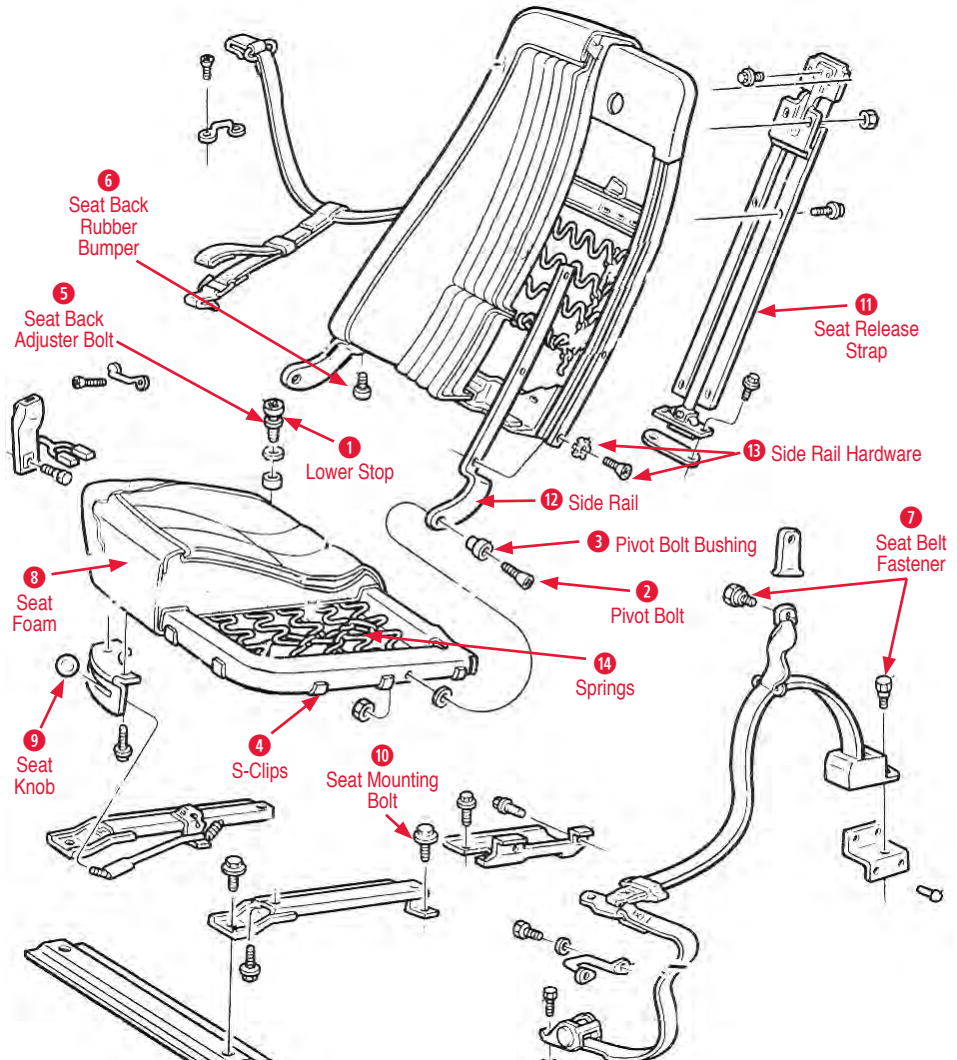

Frame	Head Rest	280144 68-69 Head Rest Assby w/Vinyl Cvr (pr) $300.00
	Head Rest Bezel Screw	170639 66-74 Headrest Bezel Screw Kit (4 Pcs) $2.00
Suspension	Hog Ring	170731 53-02 Seat Hog Ring Med (.08 in wire) (ea)... $0.05 170732 53-02 Seat Hog Ring Lg. (.088 in wire) (ea)... $0.05
	Lower Seat Repair Plate	280587 70-78 Lower Seat Repair Plate..... $30.00
Brakes	1 Lower Stop	290159 68-69 Seat Bottom Lower Stop with Screw $8.00
	2 Pivot Bolt	170129 74-78 Seat Back Pivot Bolt..... $3.00 170126 63-69 Seat Hinge Pivot Bolt Set (4 pcs) ..... $13.00 170952 70-73 Seat Hinge Pivot Screw Kit..... $6.00
Steering	3 Pivot Bolt Bushing	170130 74-78 Seat Pivot Bolt Bushing (pair)..... $3.50
	4 S-Clips	280110 63-78 Seat Cover Mount S-Clips (each)..... $0.85
Engine	5 Seat Back Adjuster Bolt	290162 70-78 Seat Back Adjuster Bolt $5.00
	6 Seat Back Rubber Bumper	290151 68-69 Seat Back Stop..... $21.00 290149 69 Seat Back Upper Stop with Screw ..... $8.00 290152 70-78 Seat Back Rubber Bumper w/Screw.... $4.00
Fuel System	7 Seat Belt Fastener	290301 68 Fastener w/Shoulder Harness..... $12.00 290305 69-77 Bolt w/Sh Harness or Retractor ..... $7.00 290311 69-77 Seat Belt Bolt from Bracket to Floor..... $6.00
	Seat Belt Web Stop (add color code, see pg. 1)	290684* 70-75 Seat Belt Web Stop..... $19.00
Cooling Sys	8 Seat Foam	280055 68-69 Seat Foam Set ..... $220.00 280056 70-74 Seat Foam Set ..... $220.00 280058 75 Seat Foam Set ..... $220.00 280059 76-78 Seat Foam Set $220.00
	9 Seat Knob	290058 64-77 Door or Seat Knob (Chrome) ..... $15.00 290418-03 78-82 Seat Knob Pair (Black) ..... $20.00 290418-61 78-82 Seat Knob Pair (Red)..... $20.00 290418-64 78-82 Seat Knob Pair (Oyster) ..... $20.00 290418-65 78-82 Seat Knob Pair (Doeskin)..... $20.00 290418-66 78-82 Seat Knob Pair (Dark Blue)..... $20.00
Transmission	10 Seat Mounting Bolt	170394 67-82 Seat Mounting Bolt Kit (8 pcs) ..... $6.00 290210 68-74 Seat Mounting Nut Plate (each) $12.00
	11 Seat Release Strap	290400 70-78 Seat Release Strap Only ..... $25.00 290632 70-78 Seat Release Strap Assembly..... $50.00
Electrical	Seat Savers	280574 70-78 Seat Savers Tan (pair)..... $79.00
	Seat Shim Kit	290154 68-69 Seat Shim Kit with Bag ..... $31.00 290153 68-72 Seat Shim Bag ..... $5.00 290155 70-75 Seat Shim Kit with Bag (4 lg shims) ... $21.00
Heat/AC	Seat Stop Screw	170392 63-76 Seat Stop Screws (4 pcs) $3.00
	12 Side Rail	290375 68-74E Seat Side Rail Set Chrome (4 pcs) .. $215.00 290376 74L-78 Seat Side Rail Set Chrome (4 pcs) .. $215.00
Exhaust	13 Side Rail Hardware	170850 68-78 Side Rail Screw 5/16-18x5/8 ..... $0.15 170851 68-78 Side Rail Washer 5/16 Tooth Lock..... $0.10 170852 68-78 Side Rail Hardware Kit (12 pieces) $6.00
	Spiral Wires	280724 68-78 Corrugated Seat Wire Kit Spiral Wires$45.00
Body	14 Springs	280348 63-82 Zigzag Springs (each)..... $8.00
	Storage Pocket	280800 66-68 Shoulder Belt Storage Pocket (Red) .. $27.00