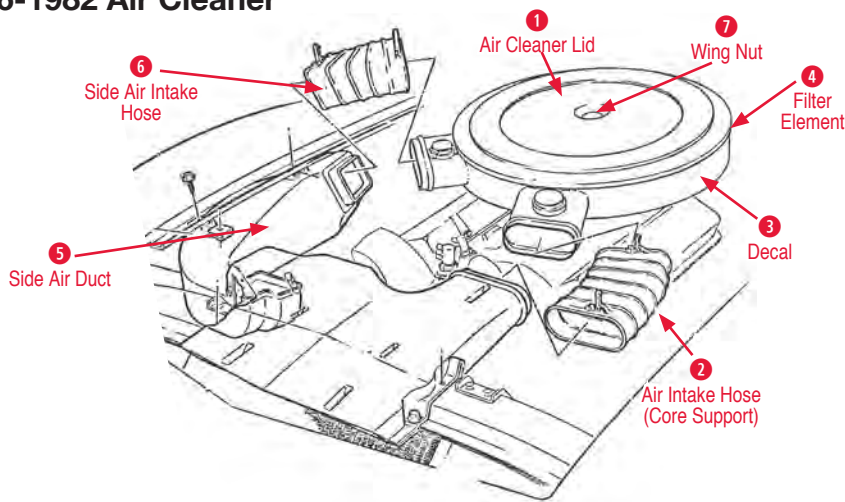

1976-1982 Air Cleaner

1 Air Cleaner Lid

100080 76-81 Chrome Air Cleaner Lid $39.00

2 Air Intake Hose (Core Support)

100083 76-82 Air Intake Flex Hose (Core Support) .. $30.00

Crankcase Vent Tube

140298 76-79 Crankcase Vent Tube $9.00

3 Decal

120027 76 Keep Your Car All GM Decal $3.00

120028 77 Keep Your Car All GM Decal $3.00

120029 78 Keep Your Car All GM Decal $3.00

120030 79 Keep Your Car All GM Decal $4.50

120031 80 Keep Your Car All GM Decal $3.00

120032 81 Keep Your Car All GM Decal $3.00

4 Filter Element

100079 76-81 Air Cleaner Filter Element..... $14.00

Gasket

185004 64-81 Air Cleaner Gasket (Holley & Q-Jet) $5.00

PCV Grommet

560005 70-81 PCV Grommet (steel valve cvr, SB)..... $3.00

560007 75-88 PCV Grommet (alum valve cvr)..... $3.00

PCV Valve

140327 74-88 PCV Valve (L48)..... $6.00

140328 74-80 PCV Valve (L82)..... $6.00

Pre Heater Hose

150118 76-82 Pre Heater Hose $10.00

5 Side Air Duct

100129 78-81 Side Air Intake Duct L82 ..... $71.00

6 Side Air Intake Hose

100084 78-82 Side Air Intake Flex Hose $30.00

Stud

170002 55-81 Air Cleaner Stud WCFB, AFB, Q-Jet ... $8.00

7 Wing Nut

170176 73-81 Air Cleaner Wing Nut (Black)..... $4.00

170003 63-72 Air Cleaner Wing Nut (Chrome) $20.00

170746 63-72 Chrome Wing Nut..... $4.00