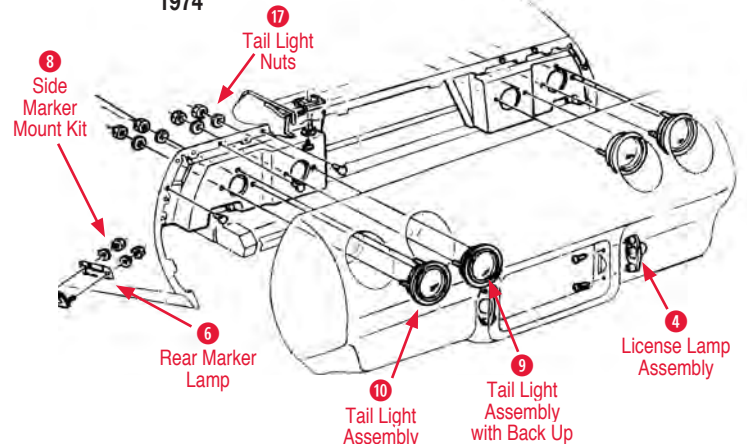

1974

- **1 Accordion Boot**
- 310011 63-73 Accordion Boot $12.00
- **Back Up Lens**
- 310062 68 Back Up Lens (pair) $49.00
- 310006 68 Back Up Lens Kit $67.00
- **Back Up Lens Screws**
- 900295 68 Back Up Lens Screws $4.50
- **Back Up Lens Gasket**
- 185131 68 Back Up Light Lens Gasket $5.00
- **Back Up Lens to Body Gasket**
- 185132 68 Back Up Light to Body Gasket $4.00
- **2 Back Up Light Housing**
- 310216 68 Back Up Light Housing $40.00
- 310122 69-73 Back Up Light Housing $56.00
- **3 Back Up Pigtail**
- 310128 63-73 Rear Backup Light Pigtail $14.00
- **4 License Lamp Assembly**
- 310073 68-71 License Lamp Assembly $58.00
- 310152 72-73 License Light Assembly $29.00
- 310074 74 License Light Assembly $24.00
- 310075 75-05 License Lamp Assembly/
  Spare Tire Light $30.00

License Lamp Lens

- 310134 68-73 License Lamp Lens $18.00

5 Pigtail

- 310018 53-73 Tail Light Pigtail $14.00

6 Rear Marker Lamp

- 310087 68-69 Rear Marker Light $33.00
- 310088 70-72 RH Rear Marker Light $63.00
- 310089 70-72 LH Rear Marker Light $63.00
- 310090 73-82 RH Rear Marker Lamp $92.00
- 310091 73-82 LH Rear Marker Lamp $92.00
- 310251 73-74E RH Rear Marker Lamp (Metal Hsg) ... $65.00
- 310252 73-74E LH Rear Marker Lamp (Metal Hsg) $65.00

7 Rear Marker Light Socket

- 310115 68-82 Marker Light Socket (1/2 inch) $3.00
- 310160 70-87 Side Marker Light Socket (w/wires) $9.00

8 Side Marker Mount Kit

- 170611 73-82 Side Marker Mount Kit (16 pcs) $4.00

9 Tail Lamp Assembly with Back Up

- 310068 74 Tail Light Assembly with Back Up $55.00
- 310159 75-79 Tail Light Assembly with Back Up $55.00
- 310072 80-82 Tail Light Assembly with Back Up $91.00

10 Tail Light Assembly

- 310067 74 Tail Light Assembly (Red) $55.00
- 310069 75-79 Tail Light Assembly (red) $55.00

- 310228 80-82 LED Tail Light (Clear Lens) $46.00
- 310071 80-82 Tail Light Assembly (Red) $91.00

11 Tail Light Housing

- 310121 68-71 Tail Light Lens Housing $56.00
- 310151 72-73 Tail Light Lens Housing $56.00

12 Tail Light Housing Gasket

- 185124 68-73 Tail Light Gasket Set (4 pcs) $10.00

13 Tail Light Lens

- 310061 68-69 Tail Light Lens Red $55.00
- 310100 70-71E Tail Light Lens $55.00

14 Tail Light Lens Gasket

- 185125 68-73 Tail Light Lens Gasket Set (4 pcs) $10.00

15 Tail Light Lens with Back Up

- 310063 69 Tail Lamp Lens with Back Up $55.00
- 310065 70-71 Tail Lamp Lens with Back Up $55.00
- 310066 71-73 Tail Lamp Lens $55.00
- 310064 71L-73 Back Up Light Lens $55.00

16 Tail Light Lens Screws

- 170487 68-69 Tail Light Lens Screw Kit (12 pcs) $6.00
- 170488 70-73 Tail Light Lens Screw Kit (12 pcs) $6.50
- 170490 75-79 Tail Light Lens Screw Kit (8 pcs) $5.00
- 170610 80-82 Tail Light Lens Screw Kit (8 pcs) $8.00

Tail Light Lens Wick Set

- 310032 58-73 Tail Light Drain Wick Set (4 pcs) $5.00

17 Tail Light Nuts

- 170605 74 Tail Light Nuts & Washers $2.00
- 170246 75-82 Tail light plastic nut $1.50