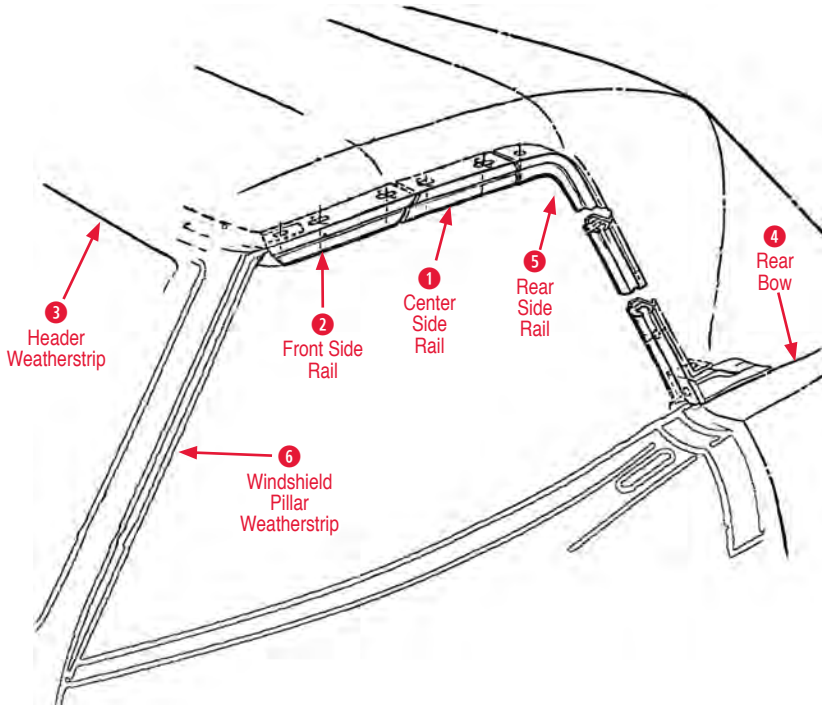

1968-1975 Soft Top Weatherstrips

- **1 Center Side Rail**
  460095 68-75 LH Center Side Rail Weatherstrip $28.00
  460096 68-75 RH Center Side Rail Weatherstrip..... $28.00
- **2 Front Side Rail**
  460093 68-75 LH Front Side Rail Weatherstrip.....$27.00
  460094 68-75 RH Front Side Rail Weatherstrip $27.00
- **3 Header Weatherstrip**
  460089 68-75 Soft Top Header Weatherstrip.....$53.00
- **4 Rear Bow**
  460100 68-75 Soft Top Rear Bow Weatherstrip..... $24.00
  460082 61-75 Rear Bow Hold In Cord..... $4.00
- **1 Rear Bow Filler**
  460099 68-75 Rear Bow Filler Ext (pair)..... $42.00

- **5 Rear Side Rail**
  460097 68-75 LH Rear Side Rail Weatherstrip $33.00
  460098 68-75 RH Rear Side Rail Weatherstrip..... $33.00
- **6 Windshield Pillar Weatherstrip**
  460061 68-72 LH Hinge Pillar Weatherstrip $30.00
  460062 68-72 RH Hinge Pillar Weatherstrip..... $30.00
  460065 72-82 Pillar Post Weatherstrip (pair)..... $75.00
  460041 68-82 Outer Blowout Clip (pair)..... $9.00
  460249 68-82 Pillar Post Wstrip Clip Rivets (10 pcs).. $2.00

Soft Top Weatherstrip Fastener Kit

170929	68-75	Soft Top Weatherstrip Fastener Kit (50 pcs).....	$15.00