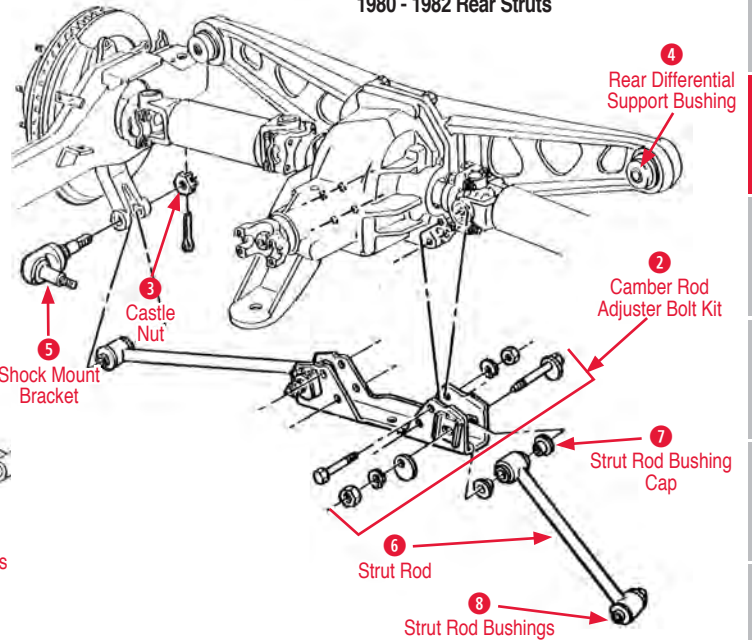

1980 - 1982 Rear Struts