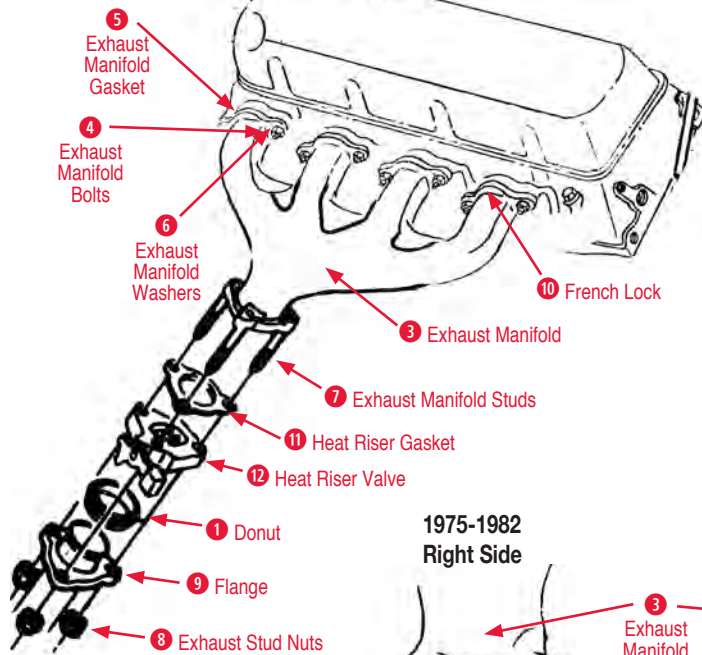

Exhaust Manifold and Flange

1968-1974 Big Block (427/454)
Right Side