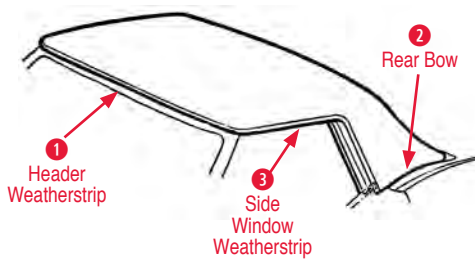

1968-1975 Hard Top Weatherstrips

- **1 Header Weatherstrip**
  460092 68-75 Hard Top Header Weatherstrip $89.00
- **2 Rear Bow**
  460137 68-75 Hard Top Rear Bow Weatherstrip $105.00
- **3 Side Window Weatherstrip**
  460232 68-75 LH Hardtop Side Weatherstrip..... $120.00
  460233 68-75 RH Hardtop Side Weatherstrip..... $120.00