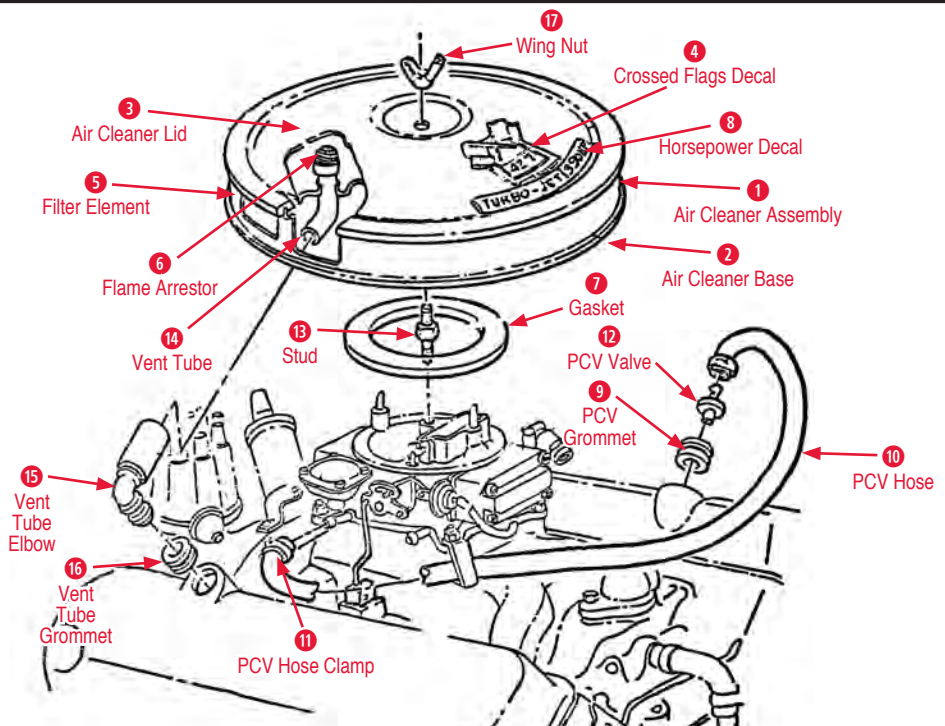

- **1 Air Cleaner Assembly & Element**
  100053 66-72 Air Cleaner Assembly w/ Element.... $140.00
- **2 Air Cleaner Base**
  100094 65-72 Air Cleaner Base 427/L88/LT1 ..... $62.00
  100113 68-72 Air Cleaner Base (Exc. LT-1, L88) $65.00
- **3 Air Cleaner Lid**
  100046 66-72 Air Cleaner Lid Chrome 1x4 ..... $75.00
- **4 Crossed Flags Decal**
  120391 66-69 427 Crossed Flag Decal $4.00
  120392 70 454 Crossed Flag Decal $4.00
- **Decal Set**
  120009 66-69 Air Cleaner Decals 427/390 HP $10.00
  120019 70 Air Cleaner Decal 390 HP & 454 HP $7.00
- **5 Filter Element**
  100048 65-72 Air Cleaner Filter Except For 3x2 ..... $12.00
- **6 Flame Arrestor**
  100036 64-72 Air Cleaner Flame Arrestor $10.00
- **7 Gasket**
  185004 64-81 Air Cleaner Gasket (Holley & Q-Jet) $5.00
- **8 Horsepower Decal**
  120400 66-70 Air Cleaner Decal 390 HP $4.00
  120162 70 Air Cleaner Decal 460 HP LS7..... $4.50
  120018 70 Air Cleaner Decals 460 HP & 427 HP.. $6.50
  120020 71 Air Cleaner Decal 454/365 HP $4.50
  120021 71 Air Cleaner Decal 454/425 HP $4.50
- **9 PCV Grommet**
  560004 65-74 PCV Valve Cover Grommet (427)..... $6.00
- **10 PCV Hose**
  140078 66-72 PCV Hose (23 inch Cut To Length).... $15.00
- **11 PCV Hose Clamp**
  140089 66-82 PCV Hose Clamp 327/350 & 427/454. $2.00

- **12 PCV Valve**
  140076 66-69 PCV Valve 427 ..... $7.00
  140087 68-74 PCV Valve 427/454..... $10.00
- **13 Stud**
  170005 64-72 Holley Carb to Air Cleaner Stud $6.00
- **14 Vent Tube**
  100088 68-72 Curved Crankcase Vent Tube..... $10.00
- **15 Vent Tube Elbow**
  100052 65-74 90 Degree Vent Tube Elbow $15.00
- **16 Vent Tube Grommet**
  560002 65-74 Vent Tube Elbow Grommet..... $3.00
- **17 Wing Nut**
  170003 63-72 Chrome Wing Nut..... $20.00
  170746 63-72 Chrome Wing Nut..... $4.00