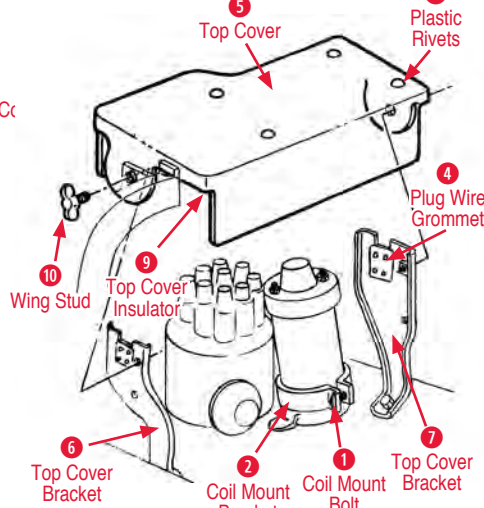

1970 Late-1974

1 Coil Mount Bolt 170802 65-74 Ignition Coil Mount Bracket Bolt (pair) with Anchor Headmark..... $4.00 2 Coil Mount Bracket 270071 65-74 Ignition Coil Mount Bracket..... $18.00 270072 67-69 Coil Mount Bracket (427 3 x 2)..... $22.00 Coil Mount Bracket Screws 270145 67-74 Coil Mount Bracket Screws (pair)..... $6.00 3 Plastic Rivets 270158 68-70 Plastic Rivets (4 pcs)..... $2.50 4 Plug Wire Grommet 560029 65-74 Plug Wire Grommet (4 Hole)..... $2.50 560030 65-79 Square Plug Wire Grommet (2 req'd)..... $3.00 560032 75-77 Sq Plug Wire Grommet (4 hole-8mm)..... $5.00 560052 75-82 Plug Wire Grommet (8 mm wire)..... $14.00	5 Top Cover 270080 68-70 Ignition Shield Top Cover..... $40.00 270086 70-74 Ignition Shield Top Cover (chrome).... $49.00 270087 75-77 Ignition Shield Top Cover..... $54.00 6 Top Cover Box 270081 68-70 Ignition Shield Top Cover & Box..... $100.00 7 Top Cover Bracket 270088 68-74 RH Top Cover Bracket (Sm Block) .... $16.00 270089 68-74 LH Top Cover Bracket (Sm Block) .... $16.00 270105 68-74 Top Cover Bracket (Big Block) pair.... $30.00 270090 75-77 RH Top Cover Bracket (Sm Block) .... $16.00 270091 75-77 LH Top Cover Bracket (Sm Block) .... $16.00 8 Top Cover Grommet 560031 66-70 Ignition Shield Top Cover Grommet..... $1.00 9 Top Cover Insulator 270157 68-70 Top Cover Insulator..... $3.00 10 Wing Stud 170121 56-82 Wing Stud (each)..... $1.50