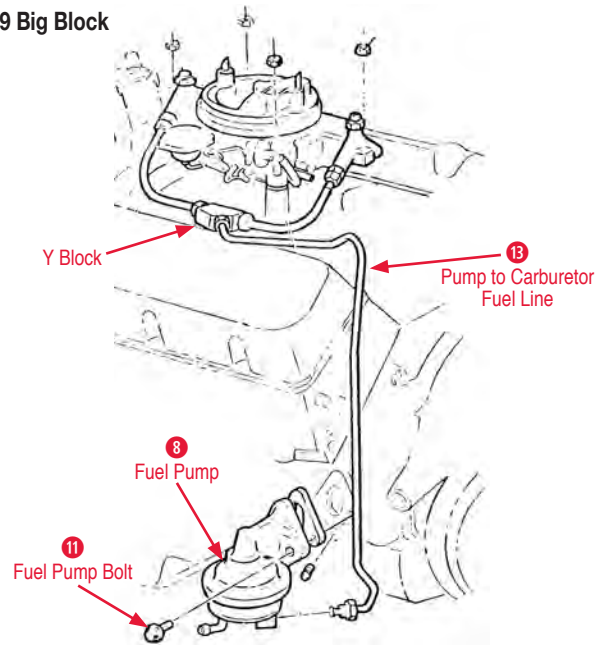

1968-1969 Big Block

Advance Line

- 410024 68-69 Vacuum Advance Line 400/435/L88.. $15.00
- 410025 68-69 Vacuum Advance Line Small Block... $17.00
- 410361 71 Vacuum Advance Line LT-1 ..... $20.00
- 410017 53-74 Vac. Advance Line Clip On Intake $6.00

1 Carburetor Baffle

- 410301 68-69 Carb. Baffle All Q-Jet - Stainless..... $9.00

Carburetor Base to Intake Stud

- 170544 56-72 Carb Base to Intake Stud & Nut Set..... $6.00

2 Carburetor Bolt

- 410030 68-71 Q-Jet Carb Mount Bolt Set (4 Pcs)..... $9.00
- 410029 72-81 Q-Jet Carb Mount Bolt Set (4 Pcs)..... $6.00

3 Carburetor Gasket

- 185004 64-81 Carb to Air Cleaner Gasket..... $5.00
- 185005 67-69 Air Cleaner to Carb Gasket Set
  427 3X2 Carb (3 pcs)..... $6.00
- 185143 67-69 Carburetor to Intake Gasket Tri Power,
  400, 435 HP Set..... $8.00
- 185144 65-70 Carb to Intake Gasket 370 LT1 ..... $6.00
- 185145 68-69 Carb to Intake Gasket 300/350/390 ..... $9.00
- 185146 70 Carb to Intake Gasket 300/350/390 ... $11.00
- 185149 71-81 Carburetor to Intake Gasket $10.00

Carburetor Idle Solenoid Switch

- 370098 71-72 Carburetor Idle Solenoid Switch..... $110.00
- 370100 72-74 Carburetor Idle Solenoid Switch..... $49.00

Carburetor Inlet Fitting

- 410074 66-69 Holley Carb Inlet Fitting (Big Block)
  1x4 or 3x2..... $11.00

Carburetor Kit

- 410290 67-69 Carburetor Kit 3X2
  (Rebuild kit for one carb) $36.00
- 410344 75-79 Carburetor Rebuild Kit 350
  (Rebuild kit does not include float) $35.00

4 Flex S Line

includes hose & clamps

- 410235 64-69 Flex Hose Front & Rear w/Clamps..... $10.00
- 410246 70-82 Molded S Hose Kit $12.00
- 410236 68-82 Vapor Return Molded S Hose Kit..... $9.00

5 Fuel Filter

- 410159 68-69 Filter GF-432 (excpt 3x2 & L88) $40.00
- 410247 70-75 Filter GF-427 w/ Rochester 4 BBL $2.00
- 410269 82-84 Fuel Filter GF-482 Crossfire $12.00

Fuel Filter (in Carburetor)

1. 410001 58-72 Bronze Fuel Filter (in Carburetor)..... $7.00
2. Fuel Inlet Gaskets
3. 185376 59-82 Carb Fuel Inlet External Gasket $2.50
   - 185377 59-82 Carb Fuel Inlet Internal Gasket..... $2.50

6 Fuel Filter Bracket

- 410160 68-69 GF-432 Bracket 300/350 ..... $10.00

7 Fuel Line Clamp

Clamp Kits include all small clamps for fuel system

- 180098 65-74 Fuel Line Clamp $1.00
- 410309 69-82 Fuel Hose Clamp (pair) $2.00
- 170552 53-10 Fuel Line Clamp (Green) $1.00

8 Fuel Line Clip

- 410310 68-82 Fuel Line Clip to Frame (OEM) (each) . $4.00

9 Fuel Pump

- 410338 67-69 Fuel Pump 427 ..... $50.00
- 410338C 67-69 Fuel Pump 427 (correct)..... $140.00
- 410339 68-69 Fuel Pump 327 & 350 ..... $49.00
- 410340 70-74 Fuel Pump 454..... $40.00
- 410346 70-71 Fuel Pump LT-1..... $63.00
- 410341 70-81 Fuel Pump $60.00
- 410378 82-84 Fuel Pump $78.00

10 Fuel Pump Back Plate

- 410332 55-81 Fuel Pump Back Plate $14.00

11 Fuel Pump Bolt

- 410266 65-74 Big Block Fuel Pump Bolt (black) pair.. $4.00
- 170864 67-81 Fuel Pump Bolt Set (Small Block) $4.00

Fuel Pump Push Rod

- 410333 55-81 Fuel Pump Push Rod $16.00

12 Fuel Pump Gasket