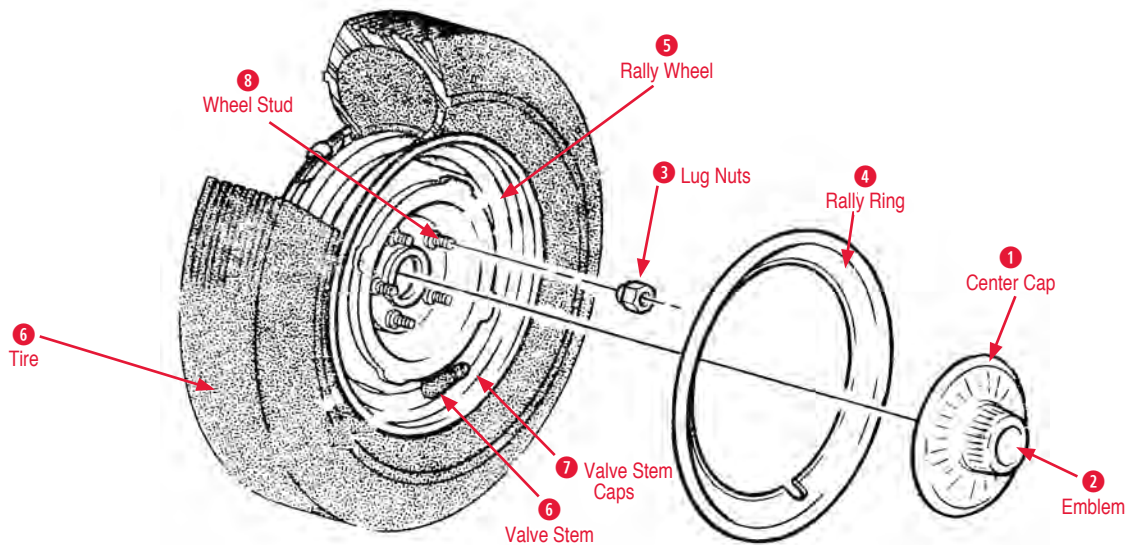

1969-1982 Rally Wheel

1 Center Cap

- 470072 68-82 Rally Center Cap (each) OEM..... $165.00
- 470079 68-82 Plastic Rally Center Cap Set (Plain Face) $25.00

2 Emblem

- 470120 63-82 Cross-Flag (Black) Wheel Emblem (4 pcs set) $10.00
- 470071 68-72 Hubcap Emblem (Finned Wheel Covers) $28.00

3 Lug Nuts

- 470023 63-82 Steel Wheel Lug Nut Set (20 pcs) $24.00
- 900336 63-82 7/16-20 Lug Nut For Steel Wheels $0.70

4 Rally Ring

- 470073 69-82 Rally Trim Ring - (4 pcs) Repro $95.00
- 470098 68-82 Rally Trim Ring (OEM) each $300.00

5 Rally Wheel

- 470024 68 Rally Wheel (15 x 7) $110.00
- 470005 69-82 Rally Wheel (each) (15 x 8 inch) $100.00
- 470035 68-72 Goodyear F70 x 15 Speedway Tires NCRS Correct with RWL $270.00
- 470034 68-69 F-70-15 Firestone Redline Tire Set $1,000.00
- 470041 68-72 F70 X 15 Polyglass Raised White Letter $230.00

6 Valve Stem

- 470027 53-02 Valve Stem (1-1/4 inch) $1.25
- 470028 53-02 Valve Stem (2 inch) $1.50

7 Valve Stem Caps

- 910291 60-04 Correct Valve Stem Caps (5 pcs) $5.00
- 910280 68-82 C3 Black Valve Stem Caps w/logo $14.00
- 910284 68-72 C3 Chrome Valve Stem Caps w/logo $14.00
- 910288 68-72 Alum. Anti-Theft Valve Stem Caps $34.00

8 Wheel Stud

- 900316 63-82 Wheel Stud 7/16-20x1 1/2 ..... $2.00
- 470124 65-82 Wheel Stud Kit (5 studs) $9.00

Miscellaneous Wheel Parts

Finned Wheel Cover Emblem Assembly

- 470127 68-74 Finned Wheel Cover Emblem Assembly $63.00

Wheel Wrench & Screw Set

- 470117 76-82 Wheel Wrench & Screw Set (12) 1/4 inch & (4) 3/8 inch $8.00