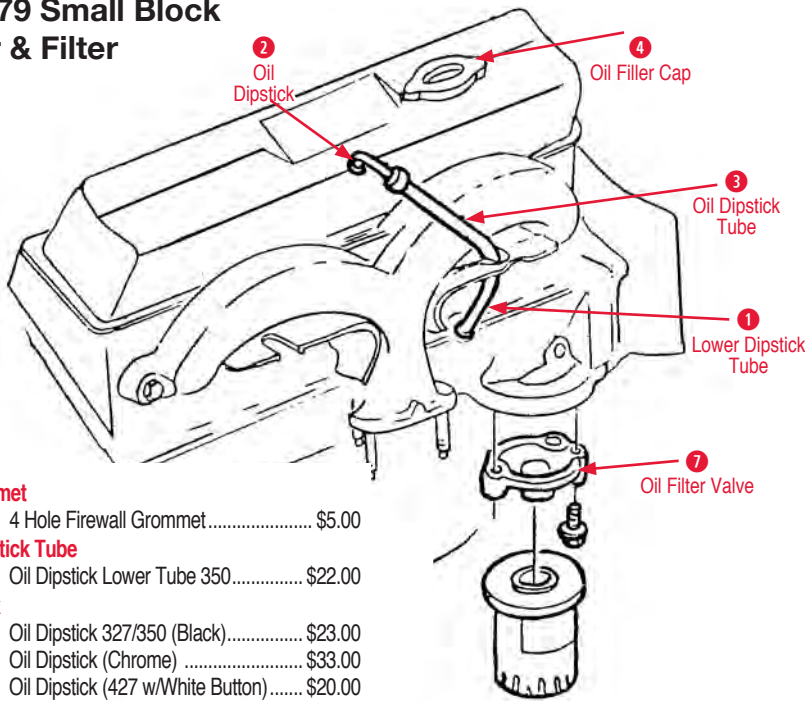

1968-1979 Small Block
Oil Filler & Filter

Firewall Grommet

560025 68-74 4 Hole Firewall Grommet..... $5.00

1 Lower Dipstick Tube

140265 55-79 Oil Dipstick Lower Tube 350..... $22.00

2 Oil Dipstick

140050 65-74 Oil Dipstick 327/350 (Black)..... $23.00

140048 65-74 Oil Dipstick (Chrome) $33.00

140054 67-69 Oil Dipstick (427 w/White Button)..... $20.00

140055 70-74 Oil Dipstick (427/454)..... $17.00

140262 75-76 Oil Dipstick..... $19.00

140261 76-79 Oil Dipstick (350 w/Green Button)..... $12.00

140098 57-79 Chrome Dipstick with Tube..... $16.00

3 Oil Dipstick Tube

140053 65-69 Big Block Correct Oil Dipstick Tube ... $20.00

140051 65-74 Oil Dipstick Tube $9.00

140049 65-74 Oil Dipstick Tube (Chrome) $13.00

140056 70-74 Oil Dipstick Tube (427/454) $33.00

140106 75-77 Upper Dipstick Tube..... $21.00

4 Oil Drain Plug

140100 63-68 Oil Drain Plug & Seal $10.00

140058 57-82 Magnetic Oil Drain Plug $4.00

140330 56-68 Oil Pan Drain Plug -

Correct Large Head with Gasket..... $5.00

140971 82-09 Oil Drain Plug $18.00

Oil Drain Plug Gasket

140270 53-96 Oil Pan Drain Plug Gasket..... $4.00

5 Oil Filler Cap

140037 66-68 Chrome Oil Fill Cap (327/350)..... $10.00

140040 68-82 Chrome Oil Fill Cap (68-70 Big Block or

69-70 Small Block with HP) $16.00

140039 68-81 Chrome Twist-in Oil Filler Cap (350).. $20.00

140041 71-74 Rubber Push-in Oil Filler Cap

71-72 350, 71-74 454, Correct $5.00

6 Oil Filler Tube

140255 68 Oil Filler Tube (Black)..... $36.00

140256 68 Oil Filler Tube (Chrome) $42.00

7 Oil Filter Valve

140017 69-82 Oil Filter Valve Assembly $49.00

Oil Gauge Fitting

210081 68-73 90° Fitting on Oil Gauge for

Pressure Line $57.00

8 Oil Pan

140095 65-74 Oil Pan (Big Block)..... $180.00

140389 56-79 4 Qt. Oil Pan - plug ctr bottom $80.00

140406 63-79 Oil Pan (Small Block w/pwr strg) $269.00

140101 80-85 4 Qt. Oil Pan with RH Dip Stick $65.00

Oil Pan Baffle

140203 60-650 Oil Pan Baffle with Solid Lifter $34.00

140271 65-74 Big Block Oil Pan Baffle..... $21.00

9 Oil Pan Bolt

170024 56-82 Oil Pan Bolt Kit (SB w/L Headmark)... $12.00

170026 65-74 Oil Pan Bolt Kit (BB w/TR Headmark) $13.00

170824 56-82 Oil Pan Bolt (L) Headmark (each)..... $0.80