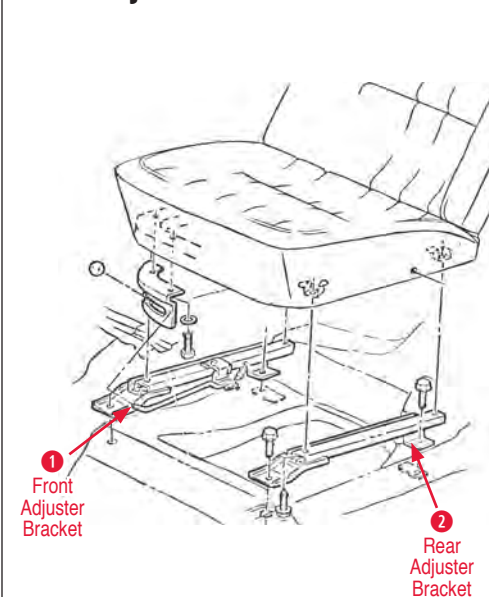

Seat Adjuster Brackets

- **1 Front Adjuster Bracket**
  290647 68-78 Front Seat Adjuster Bracket Kit $18.00
- **2 Rear Adjuster Bracket**
  290645 68-72 Rear Seat Adjuster Bracket Kit..... $16.00
  290646 73-74 Rear Seat Adjuster Bracket Kit..... $16.00

- **Seat Adjuster Lever Spring**
  280197 68-82 Seat Adj. Lever Spring (Correct)(pair) $11.00

- 280029A*76-78 Leather Seat Cover Set $600.00
- 280029K*76-78 Leather Seat Cover Set $600.00
- 280031* 79-82 Leather Cover Set Exact Reproduction
  (2 inch side panel) $450.00
- 280032* 79-82 Leather Cover Set
  (2 inch side panel)..... $600.00
- **100% Leather Seat Covers*(specify color - see pg. 1)**
  280139 70-71 100% Leather Seat Cover Set..... $790.00
  280159 72-74 100% Leather Seat Cover Set..... $790.00
  280198 75 100% Leather Seat Cover Set..... $790.00
  280287 76-78 100% Leather Seat Cover Set..... $790.00
- **Mounted Seat & Cover * (specify color - see pg. 1)**
  280033A*79-82 Mounted Leather/Vinyl Seats
  (2 inch side panel) $820.00
  280033K*79-82 Mounted Leather/Vinyl Seats
  (2 inch side panel) $820.00
  280740* 79-82 Mounted Leather-Like Seats
  (2 inch side panel) $630.00
  280742* 79-80 Mounted Leather Seats
  (2 inch side panel) $950.00

- **Seat Cover Installation Tools**
  280042 68-69 Seat Cover Installation Kit..... $35.00
  280043 70-78 Seat Cover Installation Kit..... $35.00
  280044 79-82 Seat Cover Installation Kit..... $35.00
  280844 53-08 Installation Pliers w/Hog Rings $30.00
- **Spiral Wires**
  280724 68-78 Corrugated Seat Wire Kit Spiral Wires$45.00