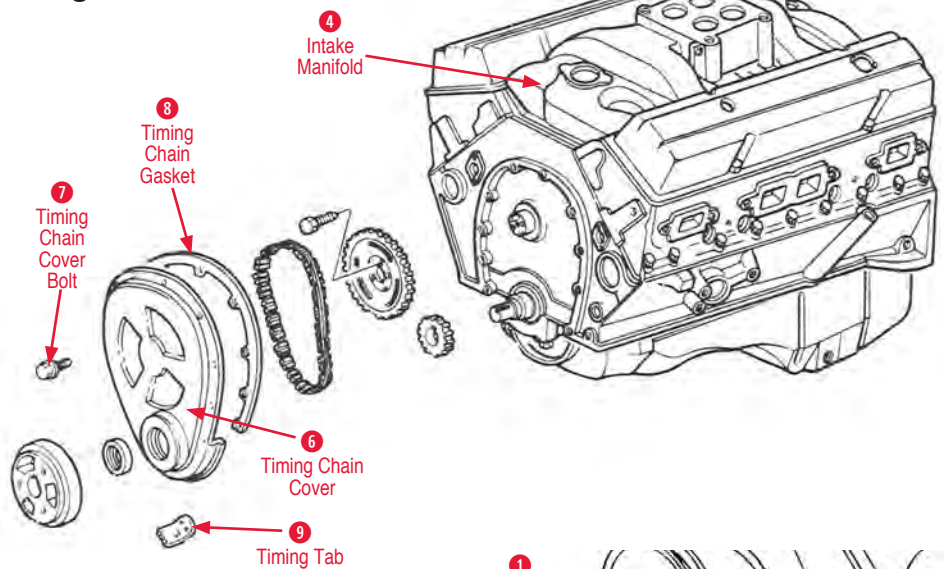

Harmonic Balancer Key

- 140359 53-01 Key for Harmonic Balancer..... $0.50

2 Harmonic Balancer Bolt

- 170902 62-82 Small Block Harmonic Balancer Bolts w/Threaded Crank..... $10.00
- 170040 65-74 Big Block Harmonic Balancer Bolt Kit (3 pcs)..... $7.00

3 Harmonic Balancer Pulley Bolt

- 170036 60-68 Harmonic Balancer Pulley Bolt Kit (E) Headmark $6.50
- 170903 62-82 8 inch OD Harmonic Balancer Pulley Bolt Kit (3 pcs) $4.00
- 170905 65-71 Big Block Harmonic Balancer Pulley Bolt Kit $5.00
- 170906 69-74 Big Block Harmonic Balancer Pulley Bolt Kit (TR Headmark)..... $5.00

4 Intake Manifold

- 140116 66-68 AI Intake Manifold BB GM 3885069$329.00
- 100199 71 Aluminum Intake Manifold LS6..... $299.00
- 140325 71 Correct Intake Manifold 425hp L88. $329.00

5 Power Steering Add-on Pulley

- 140110 75-82 Pwr Steering Add On Pulley..... $177.00

6 Timing Chain Cover

- 140153 66-69 Timing Chain Cover (High Perf.) $68.00
- 140150 65-74 Timing Chain Cover - Big Block..... $40.00
- 140419 68-79 Timing Chain Cover - 350..... $24.00
- 140441 69-70 Timing Chain Cover - 302/350 SB ... $105.00
- 140420 80-82 Timing Chain Cover - 350..... $24.00

7 Timing Chain Cover Bolt

- 170028 56-82 Timing Cover Bolt (L Headmark)..... $7.50

8 Timing Chain Cover Gasket

- 185017 56-82 Timing Cover Gasket Set..... $38.00
- 185018 65-74 Timing Cover Gasket Big Block..... $41.00
- 185037 75-91 Timing Cover Gasket Set..... $16.00

Timing Chain Cover