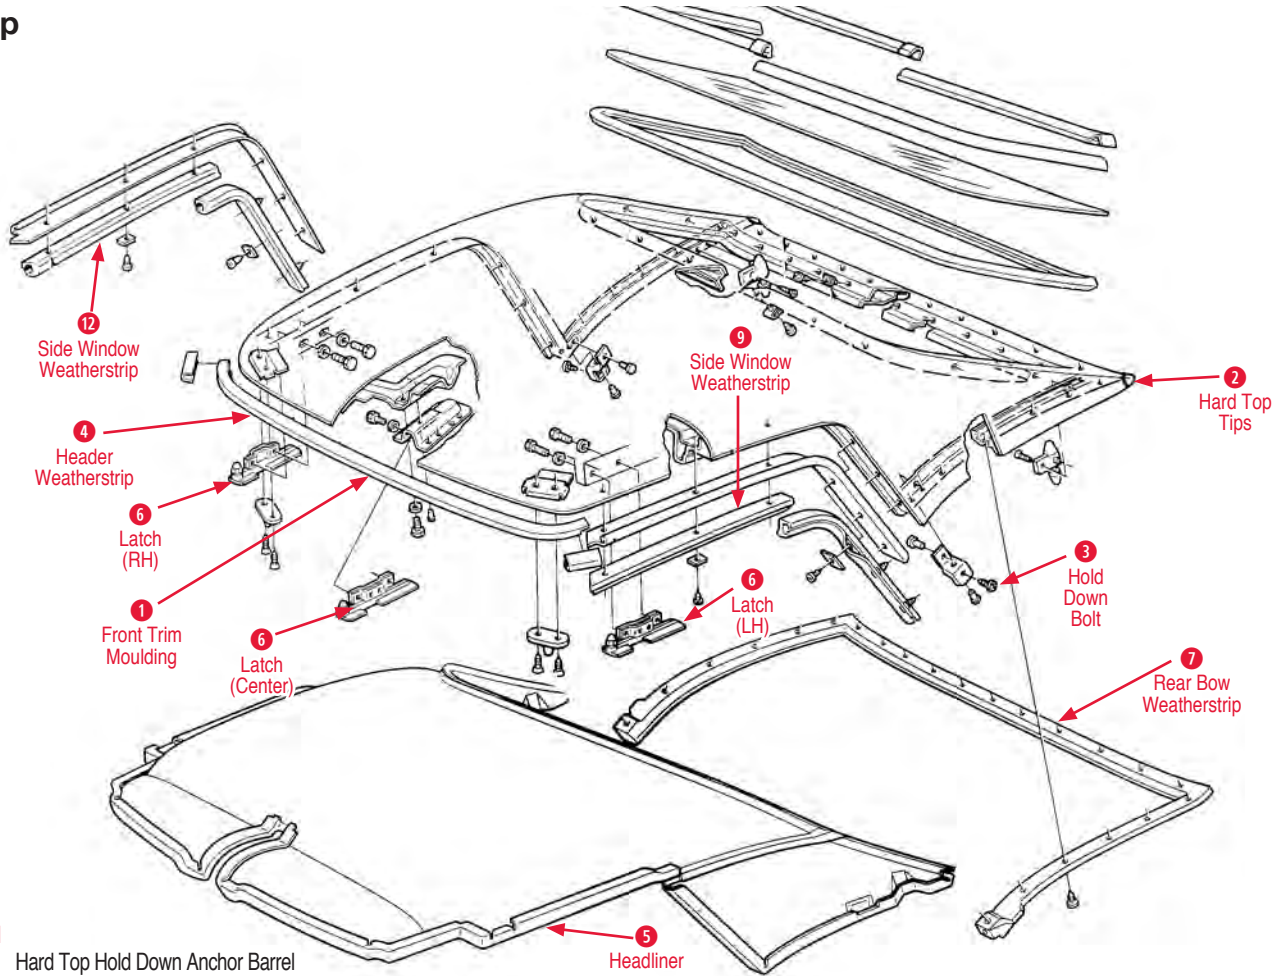

Hard Top

Anchor Barrel
170094 56-75 Hard Top Hold Down Anchor Barrel with Jam Nut (pair) $5.00

Anchor Barrel Gasket
185025 56-75 Anchor Barrel Gasket (pair) $2.00

Bumper
170728 63-75 Hard Top Rear Bolt Bumper (pair) $3.00

1 Front Trim Moulding
230011 68-75 Hard Top Front Trim Moulding $98.00

2 Hard Top Tips
230054 68-75 Hard Top Tips (pair) $55.00

3 Hold Down Bolt
230013 56-75 Hard Top Hold Down Bolt (Side) each. $6.00
230029 63-75 Hard Top Hold Down Bolt (Rear) pair.. $6.00

Hold Down Ferrule
230021 63-75 Hold Down Ferrule in Deck Lid..... $6.00

4 Header Weatherstrip
460092 68-75 Hard Top Header Weatherstrip $89.00

460135 68-75 Hard Top Weatherstrip Kit (4 pcs).... $379.00

5 Headliner* (specify color, see pg. 1)
280850* 68-75 Hard Top Headliner..... $650.00

Latch Bolt
390001 69-74 Hard Top & T-Top Latch Bolt..... $4.00

Plug Button
230022 63-75 Hard Top Plug Button (pair)..... $3.00

Rear Bow Lock Stud Retainer
230025 68-75 Hard Top Rear Bow Lock Stud Retainer $9.00

Hard Top Storage Cover
550009 68-75 Hard Top Storage Cover..... $80.00

7 Rear Bow Weatherstrip
460137 68-75 Hard Top Rear Bow Weatherstrip $105.00

460082 61-75 Rear Bow Weatherstrip Hold in Cord... $4.00

8 Rear Hold Down Bolt
230029 63-75 Hard Top Hold Down Bolt (Rear) pair.. $6.00

9 Rear Nut
170592 63-75 Nut Set for Hard Top Rear Bolts (2 nuts & 2 washers) $1.00

10 Rear Pin Housing
230053 69-75 Hard Top Rear Pin Housing $39.00

11 Rubber Washer
185048 56-75 Hard Top Bezel Rubber Washer (pair) $1.00

Side Bolt
230023 63-75 Hard Top Side Bolt Set (8 pcs)..... $16.00

13 Stud
230026 68-75 Rear Bow Locking Stud $12.00

14 Stud Retainer
230025 68-75 Rear Bow Lock Stud Retainer $9.00

Window
940067 68-75 Hard Top Rear Window (Lexan, no date) Replacement $425.00