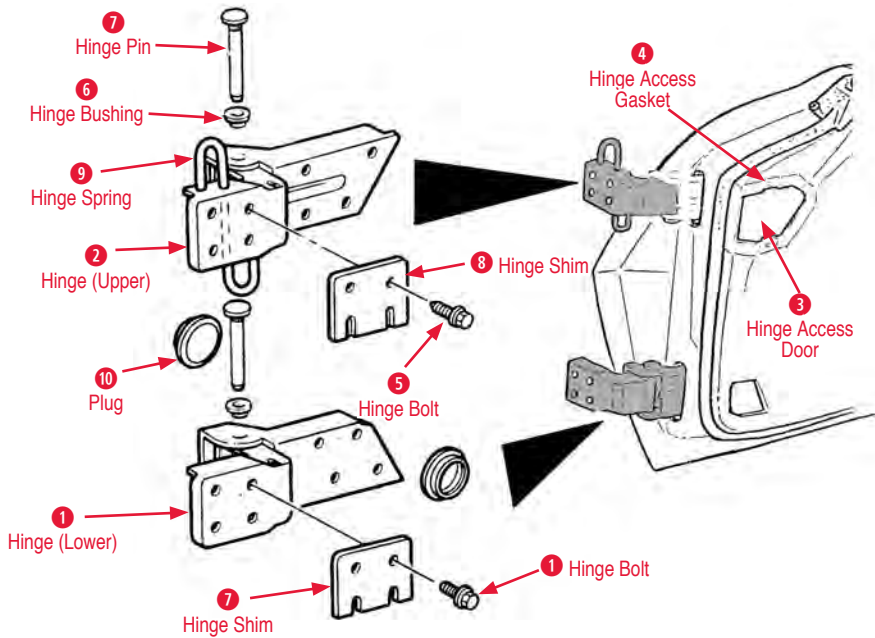

Hinge Spring Install Tool	10 Plug
130171 68-96 Door Hinge Spring Install Tool	\$14.00
290198 53-07 Floor & Door Plug 1-1/8 inch	\$1.00

Door Rods & Inside Latch

(1968-1977 shown)

Actuator	375102 78-84 Power Door Lock Actuator L or R	\$56.00
1 Anti-Rattle Grommet	560003 78-82 Door Rod Anti-Rattle Grommet	\$4.00
	560055 78-82 Door Rod Anti-Rattle Grommet	\$4.00
2 Decal	120243 68-77 Inside Door Handle Decal (pair)	\$10.00
3 Door Handle	290066 68-77 RH Door Inside Release Handle	\$20.00
	290067 68-77 LH Door Inside Release Handle	\$20.00
	130211 78-82 LH Door Opening Control w/Handle	\$52.00
	130212 78-82 RH Door Opening Control w/Handle	\$51.00
4 Door Handle Screw	170709 68-77 Inside Door Handle Screw Set	\$1.00