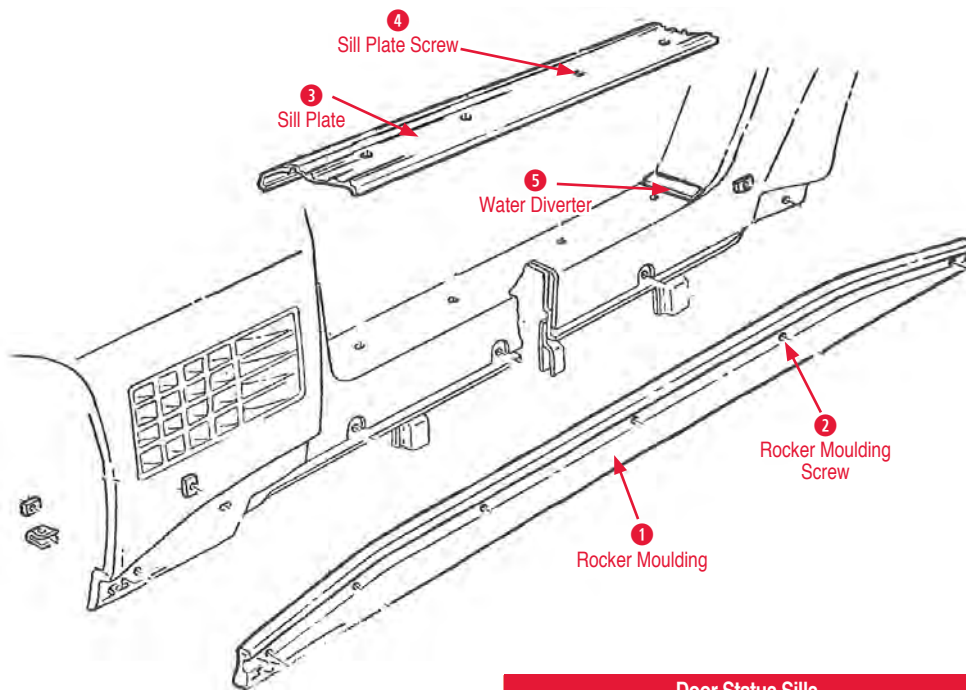

Door Sills

- **1 Rocker Moulding**
  160081 68-69 LH Lower Rocker Moulding $165.00
  160080 68-69 RH Lower Rocker Moulding..... $165.00
  160085 78-79 LH Rocker Moulding $300.00
  160086 78-79 RH Rocker Moulding $150.00
  160087 80 LH Rocker Moulding $150.00
  160088 80 RH Rocker Moulding $150.00
  160089 81-82 LH Rocker Moulding $110.00
  160090 81-82 RH Rocker Moulding..... $110.00
- **Plug**
  290417 64-82 Door Sill Plug Kit (2 pcs) $2.00
- **2 Rocker Moulding Screws**
  170960 68-69 Rocker Moulding Screw & Nut Kit (50 pcs) (retainers, U-nuts, washers)..... $15.00
  170364 70-82 Rckr Mldg Screw & Nut Kit (12 pcs) ... $12.00
  170076 70-77 Rocker Moulding Mount Repair Kit $30.00
- **3 Sill Plate**
  290186 68-77 Sill Plates (pair)..... $40.00
  290187 78-82 Sill Plates (pair)..... $35.00
- **4 Sill Plate Screws**
  170427 68-77 Sill Plate Screws (8 pcs) $4.00
  170428 78-82 Sill Plate Screws (8 pcs) $3.00
- **5 Water Diverter**
  130347 68-69 Fiberglass Water Diverter (pair)..... $85.00
  290189 68-77 LH Door Sill Water Diverter..... $14.00
  290190 68-77 RH Door Sill Water Diverter..... $14.00
  130309 78-79 Water Diverter (pair)..... $30.00

Door Status Sills	
290429	68-77 Door Status Sills (black) - Pair $50.00
290430	68-77 Door Status Sills (silver) - Pair $50.00
290431	78-82 Door Status Sills (black) - Pair $70.00
290432	78-82 Door Status Sills (silver) - Pair $70.00

Frame
Suspension
Brakes
Steering
Engine
Fuel System
Cooling Sys
Transmission
Electrical
Heat/AC
Exhaust
Body
Interior
Misc.
Index
Order Form