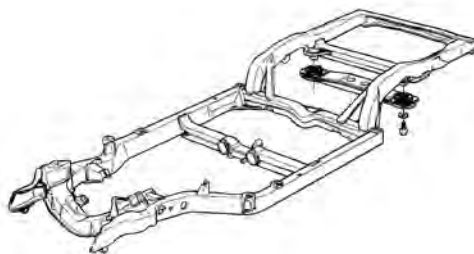

1968-1982 Frame

Complete Frame Assembly

400205 68 Complete Frame Assembly $5,500.00

400097 69-74 Frame Assembly for Auto Trans.... $5,200.00

400098 69-74 Frame Assy for Manual 4-Spd $5,500.00

400208 75-79 Frame Assy for Auto Trans..... $5,200.00

400209 75-79 Frame Assy for Manual Trans..... $5,500.00

400099 80-82 Complete Frame Assembly $4,500.00

3/4 Frame Assembly

400106 68 Rear Frame Assy From Rear Cowl
(Automatic Transmission)..... $3,300.00

400107 68 Rear Frame Assy From Rear Cowl
(Manual Transmission) $3,600.00

400206 69-74 Rear Frame Assy From Rear Cowl
(Manual Transmission) $2,949.00

400207 69-74 Rear Frame Assy From Rear Cowl
(Automatic Transmission)..... $2,649.00

1/2 Frame Assembly

400102 68 Rear Frame Assy from
#2 Crossmember..... $3,000.00

400103 69-74 Rear Frame Assy from
#2 Crossmember..... $3,000.00