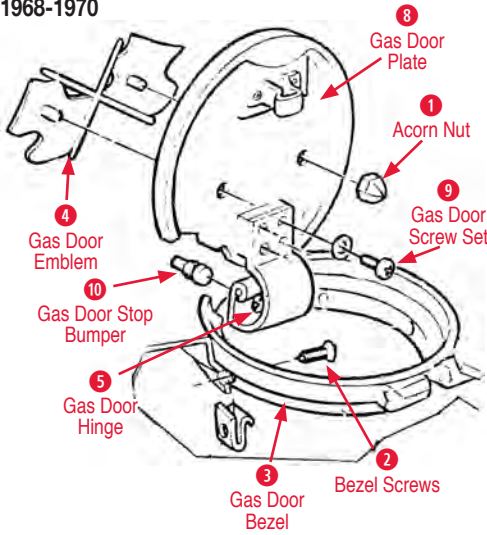

Gas Door

1968-1970

1971-1977