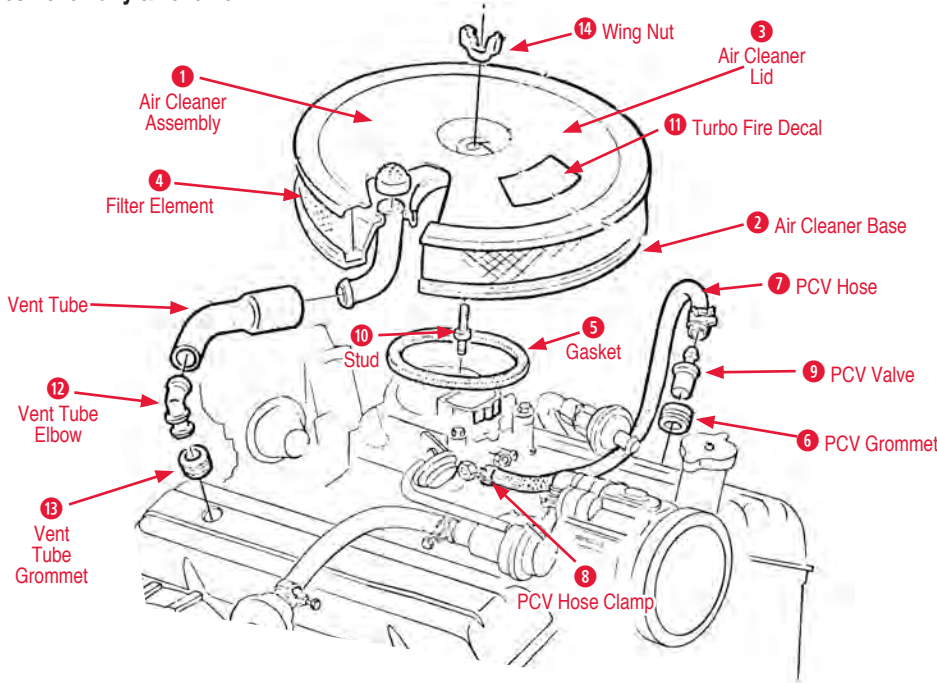

Air Cleaner

1968-1970 Early & 1970-1972 LT-1

1 Air Cleaner Assembly	4 Filter Element
100147 65-72 Air Cleaner Assembly Kit..... $140.00	100085 65-69 Air Clnr Element (Correct bias cut).... $64.00
100131 68-69 Air Cleaner Assembly Open $139.00	100054 65-69 Element w/Correct Silk Screen Inst.... $64.00
100133 70-72 LT-1 Air Cleaner Assembly..... $139.00	100048 65-72 Air Clnr Filter Element (open mesh) ... $12.00
2 Air Cleaner Base	100151 66-72 Air Filter (Diamond Cut) $30.00
100113 68-72 Air Cleaner Base (Exc. LT-1, L88) $65.00	100087 70-72 Correct Element (Horiz Cut Mesh) $64.00
100094 65-72 Air Cleaner Base 427/L88/LT1 ..... $62.00	100150 70-72 Air Filter Element (Sq. Metal Mesh) ... $30.00
3 Air Cleaner Lid	5 Gasket
100092 66-72 Air Cleaner Lid (1x4) Replacement.... $60.00	185004 64-81 Air Cleaner Gasket (Holley & Q-Jet) $5.00

6 PCV Grommet	11 Turbo Fire Decal
560008 69-74 PCV Grommet (Alum Valve Cover) $3.00	120005 67-68 Air Cleaner Decal 327/300 HP $3.00
7 PCV Hose	120006 66-68 Air Cleaner Decal 327/350 HP $3.00
140078 66-72 PCV Hose (23 inch Cut To Length).... $15.00	120012 69-70 Air Cleaner Decal 350/300 HP $3.00
8 PCV Hose Clamps	120013 69-70 Air Cleaner Decal 350/350HP $3.00
140089 66-82 PCV Hose Clamp 327/350 & 427/454 . $2.00	120014 70 Air Cleaner Decal 350/370 HP $3.00
9 PCV Valve	120015 71 Air Cleaner Decal 350/270 HP $4.50
140087 68-74 PCV Valve, LT1, 350 & 454 Hi Perf ... $10.00	120016 70 Air Cleaner Decal 350/330 HP $4.50
PCV Valve Tag	12 Vent Tube Elbow
120433 66-72 PCV Valve Tag 736 ..... $3.00	100075 68-72 Vent Tube Elbow (SB) $11.00
10 Stud	13 Vent Tube Grommet
170005 64-72 Air Cleaner Stud to Holley Carb $6.00	560002 65-74 Vent Tube Elbow Grommet $3.00
170002 55-81 Air Cleaner Stud WCFB, AFB, Q-Jet ... $8.00	14 Wing Nut
	170003 63-72 Chrome Wing Nut..... $20.00
	170746 63-72 Chrome Wing Nut..... $4.00

PCV System Hose Kits	
570052 68-69	PCV System Hose Kit (390 HP) ... $20.00