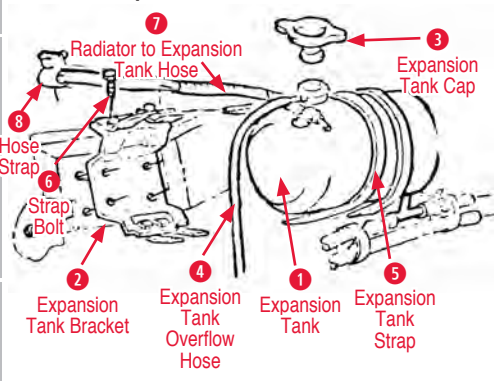

Expansion Tanks

1968-1972 Expansion Tank