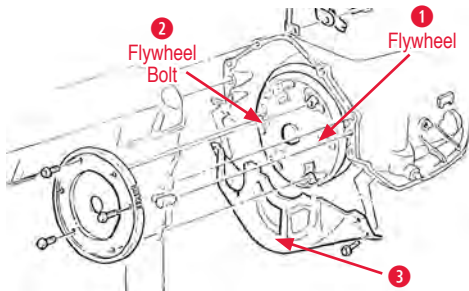

Flywheel & Underpan

- **1 Flywheel**
- 340257 79-82 Flywheel (Automatic Trans)..... $74.00
- **2 Flywheel Bolt**
- 340236 55-81 Clutch Flywheel Bolt..... $3.00
- 340235 56-81 Pressure Plate/Flywheel Bolt Set (12 pcs)..... $8.00
- 170261 56-81 Flywheel to Crnkshft Bolt Set (12 pcs) . $7.00
- **3 Underpan**
- 340178 70-74 Underpan (Automatic Trans) $42.00
- 340245 75-81 UnderPan (Auto Turbo 350)..... $51.00
- 340171 63-72 Clutch Housing Cover (10.5 in) $30.00
- 340112 75-82 Underpan (Automatic)..... $45.00
- 340159 75-82 Underpan (Automatic)..... $40.00

Transmission Coolant Lines