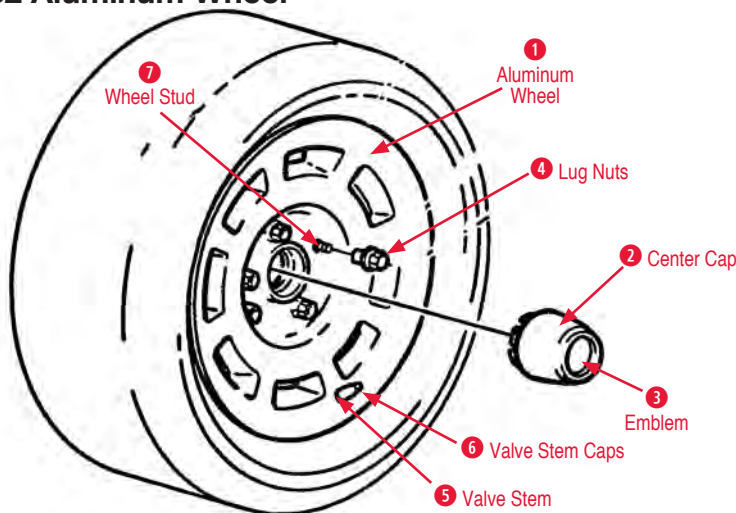

Wheel Wrench & Screw Set

- 470117 76-82 Wheel Wrench & Screw Set (12) 1/4 inch & (4) 3/8 inch \$8.00

1976-1982 Aluminum Wheel

Adapter

- 470115 76-82 Aluminum Wheel Spinner Adapter \$10.00

1 Aluminum Wheel

- 470082 76-79 Aluminum Wheel (each) \$300.00
- 470100 77-82 Kleen Wheels (pair) \$40.00
- 470084 78 Aluminum Wheel Pace Car (each) ... \$300.00
- 470086 80-82 Aluminum Wheel (each) \$300.00