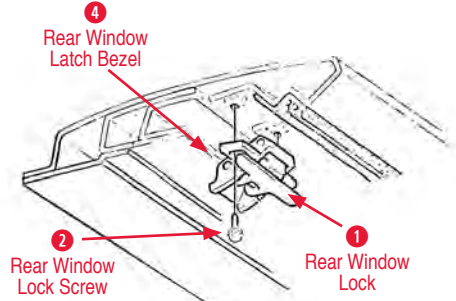

Rear Window Trim

Moulding Screws

- 170432 72-77 Inside Rr Wndow Molding Screws (7)... $4.25
- 170433 78-82 Rear Window Mldg Screws (12 pcs)... $5.00

Rear Window Corner Trim

- 290689 78-82 Inner Rr Window Corner Mldgs (pair) $62.00

1 Rear Window Lock

- 290294 69-72 Rear Window Lock..... $116.00

2 Rear Window Lock Screw Kit

- 170833 68-72 Rear Window Lock Screws (4 pcs)..... $2.50

Rear Window Seal Kit

- 460238 68-82 Replacement Window Seal Kit..... $30.00

3 Rear Window Trim* (specify color, see pg. 1)

- 280303* 68-72 Coupe Rear Window Trim $130.00
- 290170 73-77 Inside Rear Window Moulding..... $85.00
- 280304* 73-76E Coupe Rear Window Trim $75.00
- 280345* 76L-77 Coupe Rear Window Trim $130.00

Rear Hatch Struts

- 390023 82 Rear Hatch Struts (collectors ed) pr. $190.00

Rear Moulding Clips

- 170586 78-82 Rear Window Moulding Clip $2.00

4 Rear Window Latch Bezel

- 390133 68-72 Rear Window Latch Bezel $20.00

Rear Window Pin

- 290388 68-72 Coupe Lower Rear Window Pin $12.00

Rear Window Storage Door Clip

- 290131 69-71 Rear Window Storage Door Clip $18.00

Rear Window Wedge Guide

- 290701 68-72 Rear Window Wedge Guide (Plastic)
  2 required per car $14.00

Rear Window Wedge Plate

- 290700 68-72 Rear Window Wedge Plate (Stainless)
  2 required per car $5.00

1. **Rear Window Wedge Plate Screws**
2. 170834 68-72 Rear Window Wedge Plate Screws (4) $2.00
3. **Warning Tag**
4. 120182 63-75 Rear Window Warning Tag $3.00

Rear Window Glass

- 940058 68-72 Rear Glass Coupe No Date..... $225.00
- 940059 68-72 Rear Glass Coupe Dated..... $265.00
- 940060 73-77 Rear Glass Coupe No Date..... $225.00
- 940061 73-77 Rear Glass Coupe Dated..... $265.00

Coat Hook

1 Coat Hook

- 280706 77-82 Coat Hook..... $10.00

Rear Vent Shade Handle Retainer