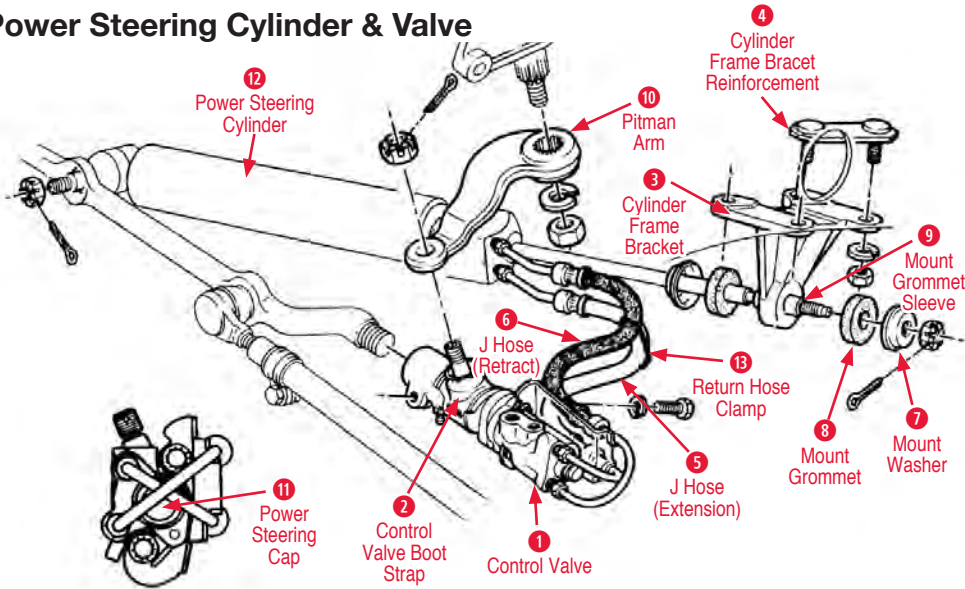

Power Steering Cylinder & Valve

- **1 Control Valve**
  440237-N 63-82 PS Control Valve (New).....$225.00
  440237-R 63-82 PS Control Valve (Rebuilt).....$110.00
- **Control Valve Boot**
  440236 63-82 PS Control Valve Boot $6.00
- **2 Control Valve Boot Strap**
  440282 63-82 Power Steering Valve Boot Strap $6.00
- **Control Valve Rebuild Kit**
  Includes stud, cups, O-ring seal, internal seal kit, stud clamp, and seal.
  440422 63-82 Power Steering Valve Rebuild Kit $60.00
- **3 Cylinder Frame Bracket**
  440241 63-82 PS Cylinder Frame Bracket.....$40.00
- **4 Cylinder Frame Bracket Reinforcement**
  440242 63-82 Cyl. Frame Bracket Reinforcement....$12.00
- **5 J Hose (Extension)**
  440284 63-82 Power Steering J Hose (Ext) $19.00
- **6 J Hose (Retract)**
  440283 63-82 Power Steering J Hose (Retract).....$19.00
- **7 Mount Washer**
  440244 63-82 Cylinder Mount Grommet Washer.....$5.00
- **8 Mount Grommet**
  560035 63-82 PS Cylinder Mount Grommet $3.00
- **9 Mount Grommet Sleeve**
  440243 63-82 Cylinder Mount Grommet Sleeve.....$3.00

- **10 Pitman Arm**
  440227 63-82 Pitman Arm.....$55.00
- **Pitman Arm Nut & Washer**
  440583 63-82 Pitman Arm Nut & Wshr to Gear Box...$7.00
- **11 Power Steering Cap**
  440357 63-82 Power Steering Reservoir Cap.....$6.00
  440417 63-82 Power Steering Valve Dust Cap.....$4.00
- **12 Power Steering Cylinder**
  440235-N 63-82 Power Steering Cylinder (New) $215.00
  440235-R 63-82 PS Cylinder (Rebuilt with Exch).....$110.00
- **Power Steering Cylinder Mount Kit**
  Includes 2 poly bushings, 2 washers, sleeve, and nut
  440747 63-82 Poly PS Cylinder Mount Kit.....$12.00
- **Power Steering Cylinder Rebuild Kit**
  440272 63-82 PS Cylinder Rebuild Kit.....$20.00
- **Power Steering Cylinder Seal Kit**
  440406 63-82 Power Steering Cylinder Seal Kit $15.00
  440273 63-82 Control Valve Seal Kit.....$24.00
- **13 Return Hose Clamp**
  440289 63-82 PS Pump Return Hose Clamp $11.00
- **Stud & Adjusting Bolt**
  170596 63-79 Power Steering Pump Stud & Adjustment Bolt (Requires 2 Per Car).....$14.00

Power Steering Kits

Conversion Kit Includes:

Power Steering Pump with Pulley, Pump Brackets & Bolts, Steering Relay Rod, Power Steering Cylinder, Valve and all 4 Hoses, Cylinder Mounting Brackets, Pitman Arm and Crank Add-on Pulley.

Power Steering Conversion Kit

- 440245 63-74 PS Conversion Kit-Sm Block...$1,038.00
- 440600 65-69 PS Add On Kit - Big Block $1,029.00
- 440246 66-69 PS Conversion Kit-Big Block...$1,213.00
- 440828 67-82 Power Steering Box Upgrade Kit For Factory pwr Steering Cars.....$745.00
- 440557 70-74 PS Conversion Kit-Big Block...$1,215.00
- 440556 75-79 PS Conversion Kit-Sm Block...$1,051.00
- 440407 63-82 PS Conversion Bolt Kit.....$6.00

Renew Kits Include:

Four Hoses, Control Valve, Power Steering Cylinder

Power Steering Renew Kit