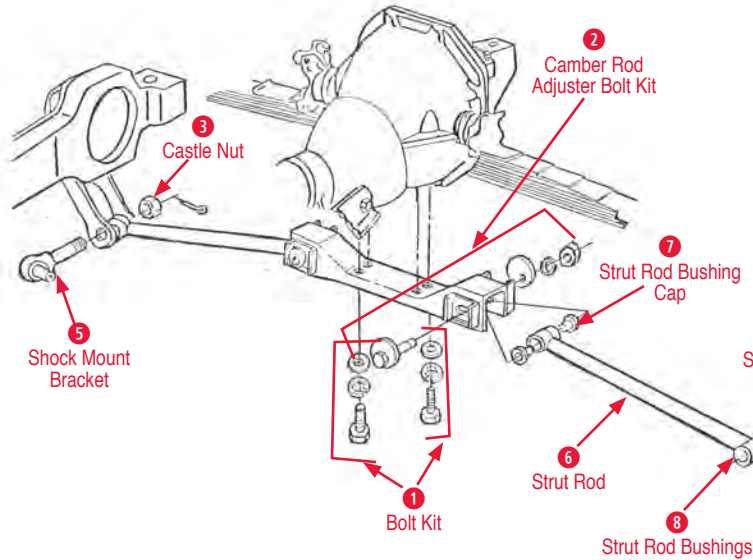

Rear Strut Assembly

1963 - 1979 Rear Struts