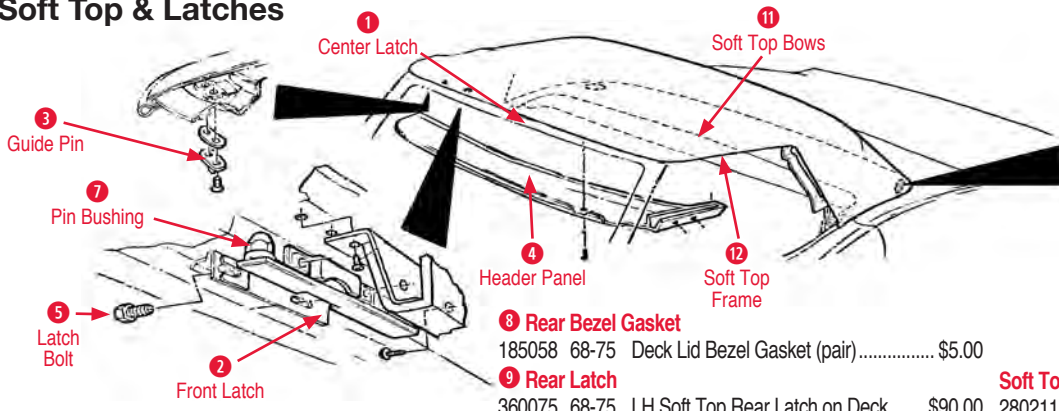

Soft Top & Latches

Bolts

360031 63-75 Soft Top Frame to Body Bolt Set..... \$15.00

1 Center Latch

360132 68E Soft Top Center Front Latch \$62.00

360026 68L-72 Soft Top Center Latch \$53.00

2 Front Latch

360130 68E RH Front Soft Top Latch \$62.00