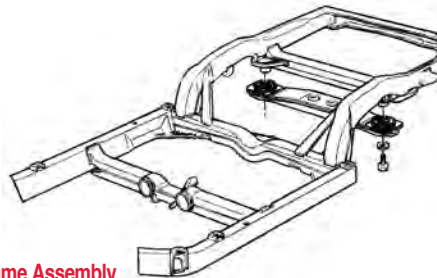

1968-1982 Frame

Complete Frame Assembly

400205 68 Complete Frame Assembly $5,500.00

400097 69-74 Frame Assembly for Auto Trans.... $5,200.00

400098 69-74 Frame Assy for Manual 4-Spd $5,500.00

400208 75-79 Frame Assy for Auto Trans..... $5,200.00

400209 75-79 Frame Assy for Manual Trans..... $5,500.00

400099 80-82 Complete Frame Assembly $4,500.00

3/4 Frame Assembly

400106 68 Rear Frame Assy From Rear Cowl
(Automatic Transmission)..... $3,300.00

400107 68 Rear Frame Assy From Rear Cowl
(Manual Transmission) $3,600.00

400206 69-74 Rear Frame Assy From Rear Cowl
(Manual Transmission) $2,949.00

400207 69-74 Rear Frame Assy From Rear Cowl
(Automatic Transmission)..... $2,649.00

1/2 Frame Assembly

400102 68 Rear Frame Assy from
#2 Crossmember..... $3,000.00

400103 69-74 Rear Frame Assy from
#2 Crossmember..... $3,000.00