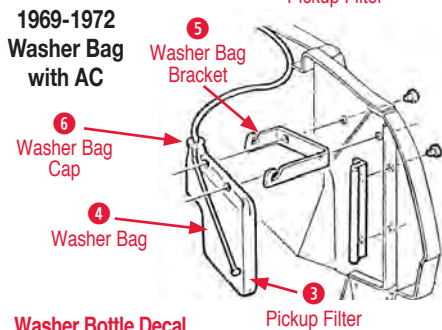

- **6 Washer Bag Cap**
  480081 63-72 Washer Bag Cap with AC $6.00
- **7 Washer Bottle**
  480087 68-69 Washer Bottle without AC (black)..... $21.00
  480076 63-70 Washer Bottle without AC (white)..... $15.00
  480094 71-74 Washer Bottle $30.00
- **8 Washer Bottle Bracket**
  480088 68-69 Washer Bottle Bracket $11.00
  480166 70-72 Washer Bottle Bracket $26.00
- **9 Washer Bottle Cap**
  480182 63-74 Washer Bottle Cap (correct) $8.00
- **10 Washer Bottle Cap Hose**
  480152 63-74 Washer Bottle Cap Hose $3.00

- **Washer Bottle Decal**
  120402 68-75 Washer Bottle Decal - Klear View $4.50
- **11 Washer Bottle Extension**
  480202 71-72 Washer Bottle Extension $20.00
- **Washer Pump**
  480150 70-71 Washer Pump 5 Port Orig. Dup $179.00
  480082 63-74 Washer Pump Rebuild Kit (Includes seals, port kit, and screws) $12.00
- **12 Washer Hose Set**
  480110 68 Washer Hose Set without AC $14.00
  480111 68 Washer Hose Set with AC $14.00
  480112 69 Washer Hose Set without AC $14.00
  480113 69-72 Washer Hose Set with AC $14.00
  480075 70 Washer Hose Set without AC $14.00
  480122 71-72 Washer Hose Set without AC $14.00