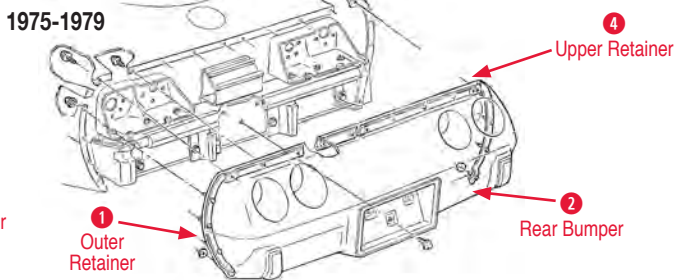

1974-1979 Rear Bumper

License Hardware Set

- 600214 53-05 License Plate Hardware Set $5.00

1 Outer Retainer

- 600226 74-82 RH Rear Bumper Outer Retainer $20.00
- 600227 74-82 LH Rear Bumper Outer Retainer.....$20.00

2 Rear Bumper

- 600161 74 Rear Bumper Tru-Flex (1 Piece) $389.00
- 600167 75 Rear Bumper (Tru-Flex).....$389.00
- 600175HL 75 Rear Bumper - (Hand-Laid) $349.00
- 600242 76E Rear Bumper (Tru-Flex).....$325.00
- 600147 76-79 Rear Bumper Cover (Urethane) $550.00
- 600155 76L-79 Rear Bumper (Tru-Flex).....$379.00
- 600154 76L-79 Rear Bumper (Hand-Laid) $340.00

Rear Bumper Retainer Kit

- 600237 74-82 Rear Bumper Retainer Kit for TruFlex Bumper (18 pcs).....$35.00

3 Rear Bumper Support

- 600181 74-74 Rear Bumper Support.....$35.00

Retainer Clips

- 600204 53-08 Bumper Retainer Clip Set (4 pcs).....$6.00

Retainer Kit

- 600237 74-82 Rear Bumper Retainer Kit for TruFlex Bumper $35.00

4 Upper Retainer

- 600228 74-82 RH Rear Bumper Upper Retainer $20.00
- 600229 74-82 LH Rear Bumper Upper Retainer.....$20.00

Urethane or Truflex?

Corvettes originally had urethane bumpers installed by the factory. Urethane bumpers will flex and absorb low-speed impacts well. However, urethane bumpers provide a marginal fit and they may warp with time.

Truflex bumpers are made from fiberglass that includes a new type of resin that makes them 70% more flexible than standard fiberglass bumpers. They will provide a better fit but may be more subject to surface cracking upon low-speed impacts.