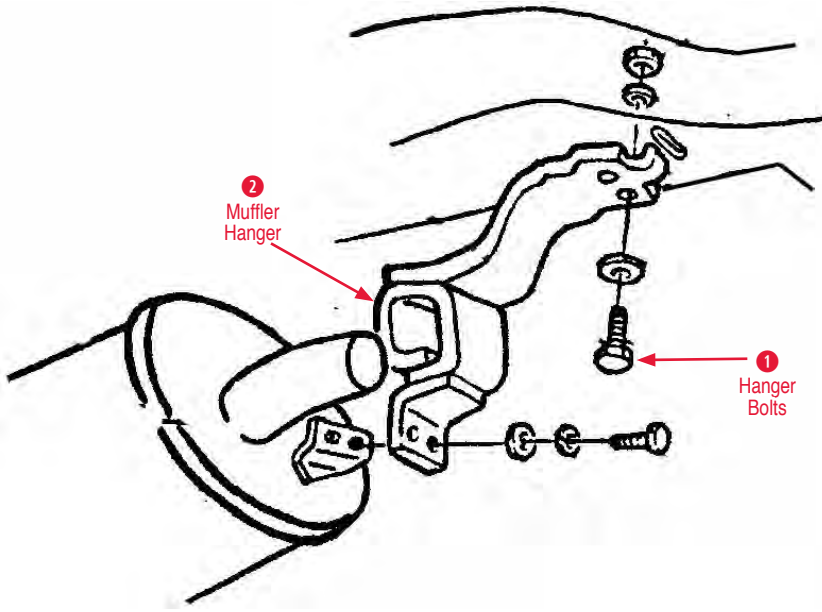

Exhaust Hangers

1968-1972 Shown