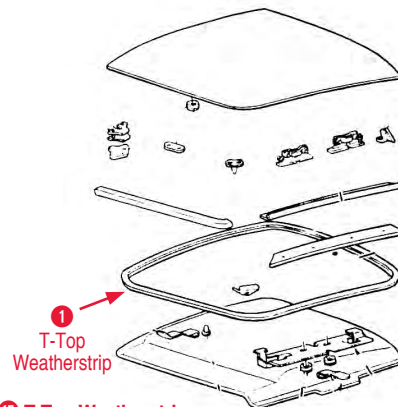

1968-1982 T-Top Weatherstrips

- **15 T-Top Weatherstrip**
  460264 68-69 RH Outer T-Top Panel Weatherstrip.. $60.00
  460265 68-69 LH Outer T-Top Panel Weatherstrip .. $60.00
  460266 68-69 RH Inner T-Top Panel Weatherstrip... $43.00
  460267 68-69 LH Inner T-Top Panel Weatherstrip ... $43.00
  460279 69-77 T Top Weatherstrip - pair $190.00
  460138 68-77E T-Top Panel Weatherstrip (pair)..... $149.00
  460140 77L-82 T-Top Panel Weatherstrip (pair)..... $149.00
  460283 78-82 T Top Weatherstrip - (pair) Latex $190.00

For more T-Top parts, see pg 79