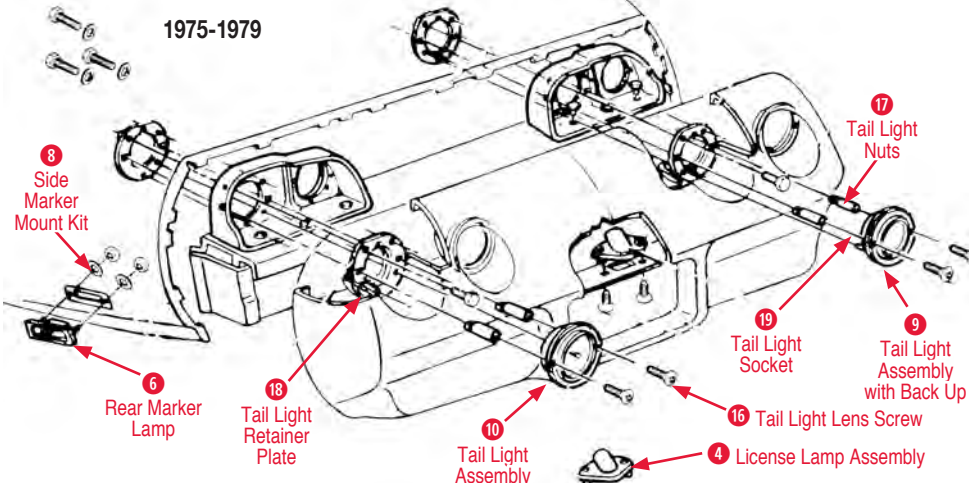

1980-1982

Frame
Suspension
Brakes
Steering
Engine
Fuel System
Cooling Sys
Transmission
Electrical
Heat/AC
Exhaust
Body
Interior
Misc.
Index
Order Form