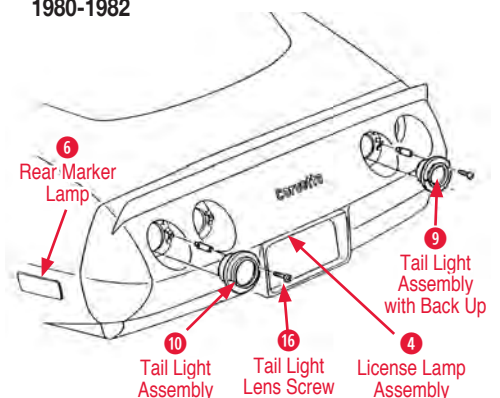

1980-1982

Frame
Suspension
Brakes
Steering
Engine
Fuel System
Cooling Sys
Transmission
Electrical
Heat/AC
Exhaust
Body
Interior
Misc.
Index
Order Form