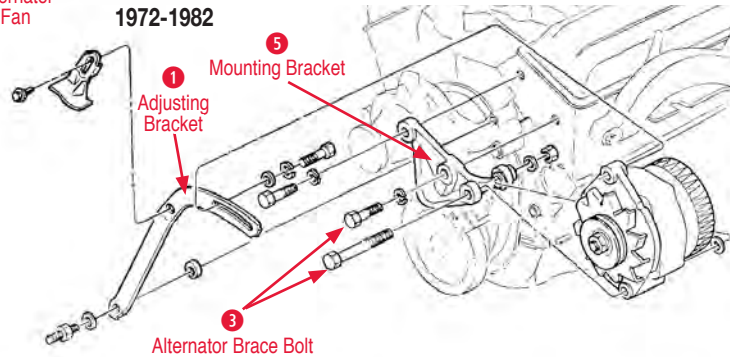

Wiring Harness Boot

- 140225 63-82 Alternator Wiring Harness Boot..... $4.00

Alternator Conversion Kit
Harness converts from external voltage regulator to alternator with internal voltage regulator

140310	63-68	Alternator Conversion Kit.....	$21.00
490297	63-68	Alternator Conversion Kit Internal to External Regulator.....	$29.00
490298	69-86	Alternator Conversion Kit (SI series to CS series).....	$21.00

1972-1982