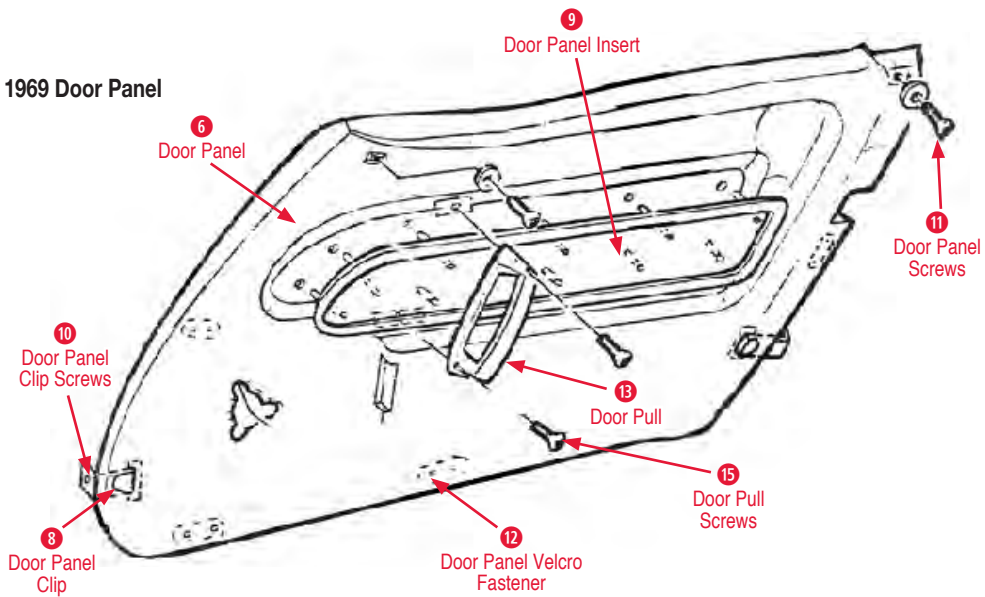

1969 Door Panel