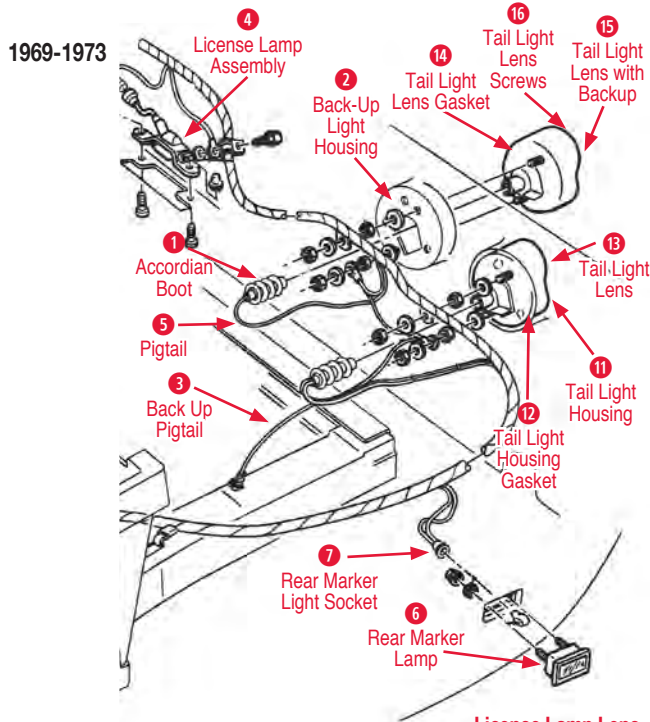

1969-1982 Tail Lights