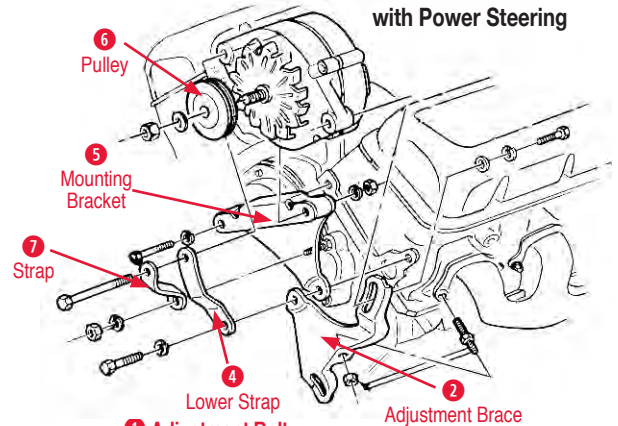

1 Adjustment Bolt

- 170042 56-78 Bolt & Washer - WB Headmark..... $2.00

2 Adjustment Brace

- 140231 65-74 BB Adjustment Bracket & Power Steering Pump Mount Bracket $64.00
- 140237 70-74 BB Adjustment Brace with PS $16.00

4 Lower Strap

- 140229 63-69 Lower Strap with Power Steering..... $14.00

5 Mounting Bracket

- 140230 65-74 Alt Mount Bracket w/PS $52.00

6 Pulley

- 140197 67-74 Alt. Pulley BB w/AC & Pwr Steering... $44.00
- 140187 63-65 Alt Pulley BB w/Pwr Steering..... $39.00
- 140188 65-71 Zinc Pulley 3-5/8" O.D. 327 SHP..... $38.00

7 Strap

- 140228 65-74 Alt Strap BB w/Pwr Steer w/o AC..... $15.00

Stud

- 170047 65-74 PS/Alternator Mount Stud..... $4.00