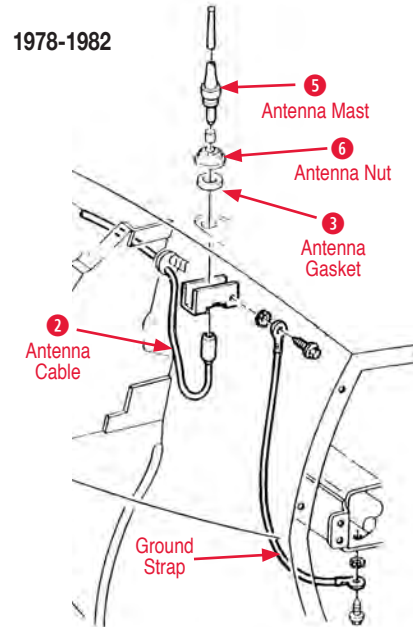

1968 Antenna

Antenna Assembly

includes Antenna Body, Mast and Nut

200034 67-68 Antenna Assembly & Hardware Kit without Cable..... $70.00

1 Antenna Body
200037 67-68 Antenna Body..... $15.00

2 Antenna Cable
200039 67-68 Antenna Cable $45.00

3 Antenna Gasket
185024 63-82 Gasket (not for power antenna)..... $1.00

4 Antenna Mast
200035 67-68 Antenna Mast..... $40.00

5 Antenna Nut
200025 65-68 Antenna Nut..... $6.00
200197 67-68 Fixed Antenna Nut $4.00

6 Bezel
200026 63-68 Antenna Bezel..... $8.00

7 Ground Plate with Reinforcement
200040 67-68 Ground Plate with Reinforcement $25.00

1969-1982 Antenna

- **1 Antenna Bezel**
  200045 69-73 Antenna Bezel (Not for Power Antenna)..... $8.00
  200051 74-77 Antenna Mount Spacer (coupe) $6.50
- **2 Antenna Cable & Body**
  200046 69-75E Antenna Cable with Body (177 in) $25.00
  200047 78-82 Antenna Cable (142 inch) Not for Power Antenna..... $19.00

Antenna Cable & Rod Kit
200057 79-87 Antenna Cable & Rod Kit..... $40.00

3 Antenna Gasket
185024 63-82 Gasket (not for power antenna)..... $1.00

4 Antenna Harness
200028 79-82 Pwr Antenna Cable & Harness Kit $40.00

Antenna Mount Spacer
200052 74-75 Antenna Mount Spacer Convertible $6.50
200059 78 Antenna Mount Spacer Coupe $6.50

5 Antenna Mast
200043 69-82 Antenna Mast with Nut..... $20.00

6 Antenna Nut
200044 69-82 Antenna Nut on Body..... $5.00
200070 69-82 Antenna Nut (small) $5.00

Antenna Nut Wrench
200081 79-82 Antenna Nut Wrench..... $9.00

7 Grommet
560021 63-82 4&2 Hole Grommet On Firewall $7.00

8 Ground Plate with Reinforcement
200048 68-73 Ground Plate with Reinforcement $30.00
200049 74-77 Ground Plate with Reinforcement $25.00

1978-1982

1978-1982 Power Antenna