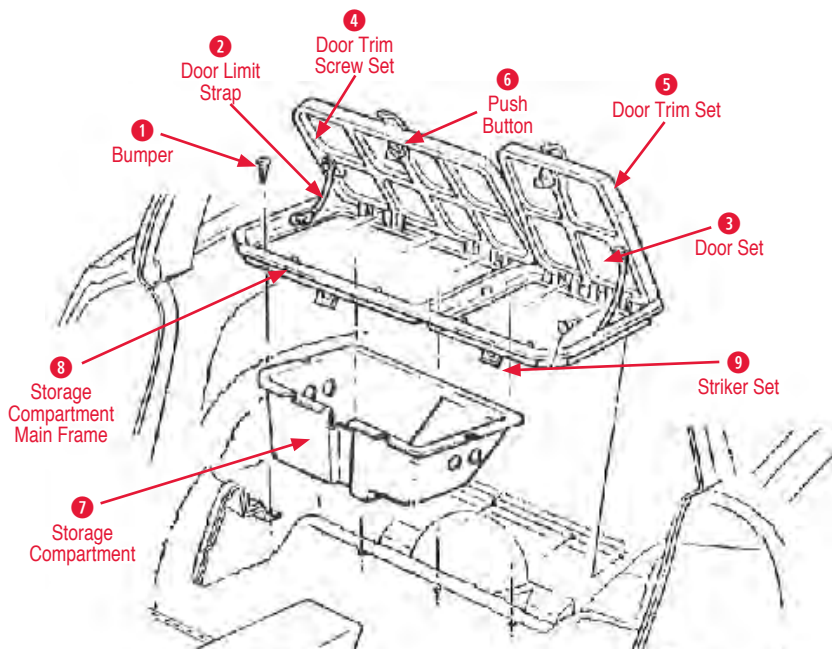

1979 Late - 1982 Rear Storage Compartment

1 Bumper

- 290009 68-82 Rear Comp. Bumper Kit (6 pcs) $5.00
- 600341 82-05 Bumper $5.00

Cargo Shade Attaching Kit

- 170799 78-82 Cargo Shade Cover Attaching Kit $8.00

2 Door Limit Strap

- 375126 79-82 Door Limit Straps $10.00

3 Door Set

- 290244 79-82 Rear Comp. Door Set - plastic (2) ... $120.00
- 290342 79-82 Compartment Door Set -fiberboard.... $40.00

4 Door Trim Screw Set

- 290222 79-82 Rear Comp. Door Screws (17 pcs) $19.00

5 Door Trim Set

- 290225 79-82 Rear Compartment Door Trim Set $33.00

Floor Plug

- 290369 68-82 Rear Compartment Floor Plug $6.00

Hinge Wire

- 290705 79-82 Rear Compartment Door Hinge Wire Set (2 pcs) $5.00

Latch Retainer

- 375066 68-82 Rear Comp Latch Retainer (3 pcs) $13.00

Rear Package Shelf Screws

- 170637 78-82 Rear Package Shelf Screws $3.00

6 Push Button

- 375067 68-82 Comp. Door Latch Push Button $40.00

7 Storage Compartment

- 290220 79-82 RH (large) Storage Compartment $42.00

8 Storage Compartment Main Frame

- 290224 79-82 Rear Compartment Main Frame $30.00

9 Striker Set

- Includes 2 Strikers with Retainers
- 290233 79-82 Rear Compartment Striker Kit $15.00

Complete Rear Compartment Assembly*
(specify carpet color - see pg. 1)

- 290641* 79-81 Rear Comp Assby Cut Pile $200.00

Rear Compartment Fastener Kit
Includes all screws, washers, nuts, and rivets for rear compartment assembly

- 170934 78-79 Rear Compartment Fastener Kit $16.00
- 170935 79-82 Rear Compartment Fastener Kit $16.00

Jack

1 Jack

- 380035 68E Jack (correct repro) w/o Handle $165.00
- 380036 68L Jack (correct repro) w/o Handle $175.00