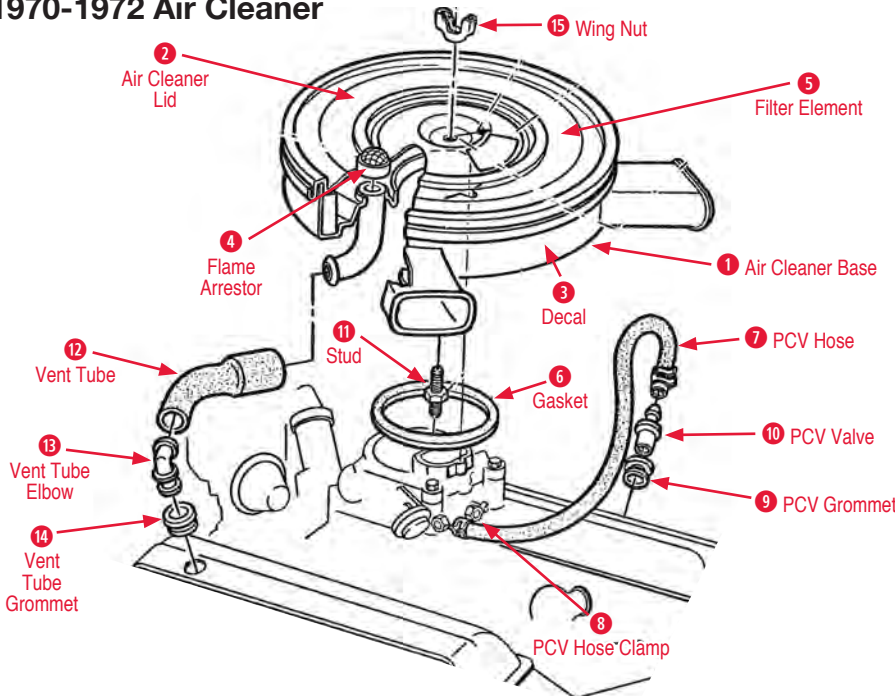

1970-1972 Air Cleaner

1 Air Cleaner Base	3 Decal
100093 70-72 Air Cleaner Base (Dual Snorkle) $199.00	120022 71 Keep Your Car All GM Decal..... $3.00
2 Air Cleaner Lid	120023 72 Keep Your Car All GM Decal..... $3.00
100071 70-72 Air Cleaner Lid Closed Type 454 ..... $99.00	4 Flame Arrester
Air Cleaner Lid Gasket	100036 64-72 Air Cleaner Flame Arrester $10.00
185323 70-72 Air Cleaner Lid Gasket..... $5.00	

5 Filter Element	11 Stud
100048 65-72 Air Clnr Filter Element (open mesh) ... $12.00	170005 64-72 Air Cleaner Stud to Holley Carb $6.00
100072 70-74 Air Cleaner Filter Element..... $10.00	170002 55-81 Air Cleaner Stud WCFB, AFB, Q-Jet ... $8.00
100151 66-72 Air Filter (Diamond Cut) $30.00	12 Vent Tube
100150 70-72 Air Filter Element (Sq. Metal Mesh) ... $30.00	100075 68-72 Vent Tube Elbow 350..... $11.00
6 Gasket	14 Vent Tube Grommet
185004 64-81 Air Cleaner to Holley/Q-Jet Gasket $5.00	560002 65-74 Vent Tube Elbow Grommet $3.00
7 PCV Hose	15 Wing Nut
140078 66-72 PCV Hose (23 inch Cut To Length).... $15.00	170003 63-72 Chrome Wing Nut..... $20.00
8 PCV Hose Clamp	170746 63-72 Chrome Wing Nut..... $4.00
140089 68-70 PCV Hose Clamp 327/350 & 427/454 . $2.00	
9 PCV Grommet	
560006 68-70 PCV Grommet 327/350 ..... $4.00	
560005 70-81 PCV Grommet (steel valve cvr, SB).... $3.00	
10 PCV Valve	
140087 68-74 PCV Valve 427/454..... $10.00	
PCV Valve Tag	
120433 66-72 PCV Valve Tag 736 ..... $3.00