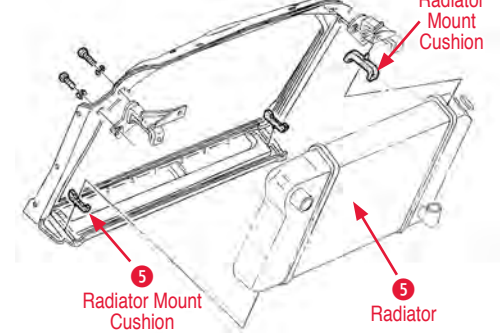

1 Core Support

145314	68	Core Support - SB 4 Speed.....	$359.00
145315	68	Core Support - BB or TH400.....	$359.00
145316	68	Core Support - L88.....	$389.00
145317	68	Core Support with AC.....	$359.00
145044	69-72	Radiator Core Support.....	$320.00
145045	69-73	Core Support for Alum. Radiator 327/350 w/o AC (19 inch).....	$320.00
145046	69-72	Core Support 427/454 (27 inch).....	$320.00
145047	73-76E	Core Support (76 1st Design).....	$320.00
145048	76L-78	Core Support (76 2nd Design).....	$320.00
145025	79-81	Core Support.....	$320.00

Core Support Bolt

145054	63-82	Lwr Core Support Bolt & Washer Set...	$5.00
145441	63-82	Core Support Side Bolt & Shim Kit.....	$7.50

Core Support Shim

170809	63-82	Core Support Shim (1/16) offset.....	$1.00
600100	68-72	Core Support Shim (1/16 in).....	$0.50
145441	63-82	Core Support Side Bolt & Shim Kit.....	$7.50

2 Fan Shroud Center Bracket

145102	69-73	Fan Shroud Center Top Bracket.....	$14.00

3 Inspection Decal

120092	63-72	Radiator Inspection Decal (green).....	$2.00
120078	61-72	Harrison Alum. Radiator Decal.....	$3.00

4 Lower Bracket

145099	73-79	Core Support Lower Bracket.....	$13.00

5 Radiator (Aluminum)

145407	66-68	Radiator Auto 427/454.....	$580.00

145408	66-68	Radiator Manual Trans. 427/454.....	$550.00
145404	63-72	Radiator w/Automatic Trans.	$580.00
145405	63-72	Radiator Manual w/ Metal Shroud....	$550.00
145406	65-69	Radiator Manual Trans. (69 L88).....	$550.00
145434	68-72	Correct Radiator SB, Man, No AC	$1,000.00
145409	69-72	Radiator Auto 427/454.....	$580.00
145410	69-72	Radiator Manual Trans. 427/454.....	$550.00
145211	69-72	Radiator Auto 350.....	$580.00
145412	69-72	Radiator Manual Trans. 350.....	$550.00
145413	73-76	Radiator Auto Transmission.....	$580.00
145414	73-76	Radiator Manual Transmission.....	$550.00
145415	77-82	Radiator Automatic Transmission....	$580.00
145416	77-82	Radiator Manual.....	$550.00

4 Radiator (Brass)

145195	66-68	Replcmnt Rad. 327 w/AC & Auto.....	$551.00
145192	63-72	Radiator (repro) 327/350 4-Spd w/o AC.....	$420.00
145318	67-68	Radiator SB, Manual Trans & AC	$1,000.00
145199	69-72	Radiator 350 w/ Auto.....	$554.00
145200	69-72	Radiator 427/454 w/ Manual & AC...	$575.00
145201	69-72	Radiator (repro) 427/454.....	$624.00
145154	73-76	Radiator (Replacement).....	$420.00
145194	73-76E	Replacement Rad. w/Auto.....	$624.00
145194-A	73-76E	Replcmnt Rad. w/ Auto.....	$624.00
145194-S	73-76E	Replcmnt Rad. w/Man.....	$624.00
145305	76L-79	Replcmnt Rad. w/ Auto L82/HD.....	$571.00
145306	76L-79	Replcmnt Rad. w/Manual L82/HD...	$571.00
145333	76L-79	Replcmnt Rad. w/Man. L48 w/AC....	$571.00

145269	76L-79	Replcmnt Rad. w/ Auto & AC L48..	$473.00
145418	77-82	Radiator - 350 w/ Auto Trans.....	$369.00
145307	80-82	Replacement Radiator.....	$512.00

Radiator Cap