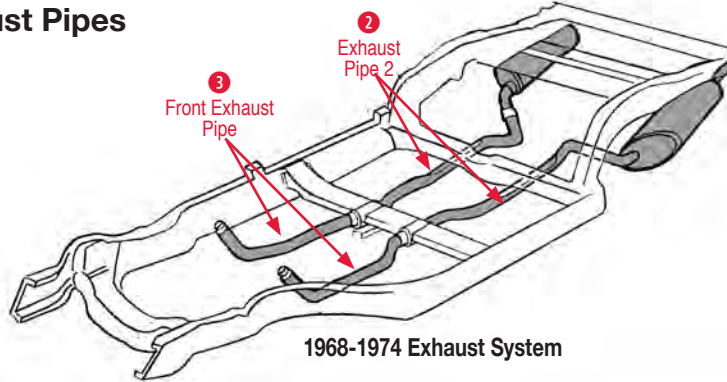

Exhaust Pipes

1968-1974 Exhaust System