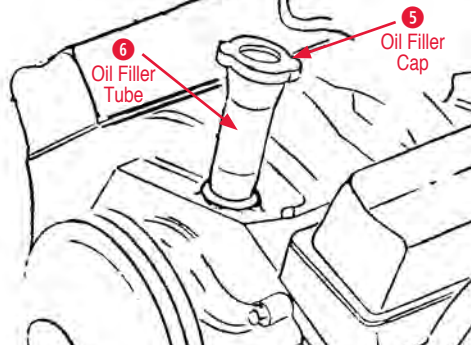

1968-1979 Small Block
Oil Filler & Filter

Firewall Grommet

560025 68-74 4 Hole Firewall Grommet..... $5.00

1 Lower Dipstick Tube

140265 55-79 Oil Dipstick Lower Tube 350..... $22.00

2 Oil Dipstick

140050 65-74 Oil Dipstick 327/350 (Black)..... $23.00

140048 65-74 Oil Dipstick (Chrome) $33.00

140054 67-69 Oil Dipstick (427 w/White Button)..... $20.00

140055 70-74 Oil Dipstick (427/454)..... $17.00

140262 75-76 Oil Dipstick..... $19.00

140261 76-79 Oil Dipstick (350 w/Green Button)..... $12.00

140098 57-79 Chrome Dipstick with Tube..... $16.00

3 Oil Dipstick Tube

140053 65-69 Big Block Correct Oil Dipstick Tube ... $20.00

140051 65-74 Oil Dipstick Tube $9.00

140049 65-74 Oil Dipstick Tube (Chrome) $13.00

140056 70-74 Oil Dipstick Tube (427/454) $33.00

140106 75-77 Upper Dipstick Tube..... $21.00

4 Oil Drain Plug

140100 63-68 Oil Drain Plug & Seal $10.00

140058 57-82 Magnetic Oil Drain Plug $4.00

140330 56-68 Oil Pan Drain Plug -

Correct Large Head with Gasket..... $5.00

140971 82-09 Oil Drain Plug $18.00

Oil Drain Plug Gasket

140270 53-96 Oil Pan Drain Plug Gasket..... $4.00

5 Oil Filler Cap

140037 66-68 Chrome Oil Fill Cap (327/350)..... $10.00

140040 68-82 Chrome Oil Fill Cap (68-70 Big Block or

69-70 Small Block with HP) $16.00

140039 68-81 Chrome Twist-in Oil Filler Cap (350).. $20.00

140041 71-74 Rubber Push-in Oil Filler Cap

71-72 350, 71-74 454, Correct $5.00

6 Oil Filler Tube

140255 68 Oil Filler Tube (Black)..... $36.00

140256 68 Oil Filler Tube (Chrome) $42.00

7 Oil Filter Valve

140017 69-82 Oil Filter Valve Assembly $49.00

Oil Gauge Fitting

210081 68-73 90° Fitting on Oil Gauge for

Pressure Line $57.00

8 Oil Pan

140095 65-74 Oil Pan (Big Block)..... $180.00