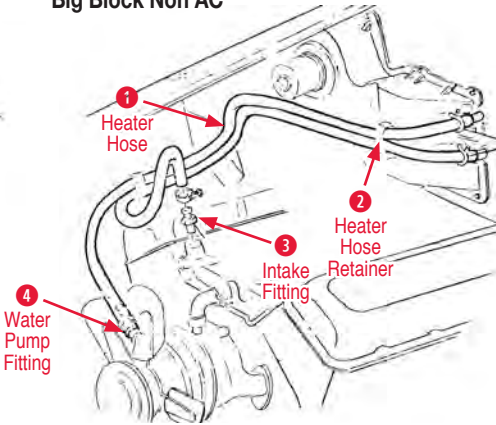

Big Block Non AC

Heater Hoses with AC