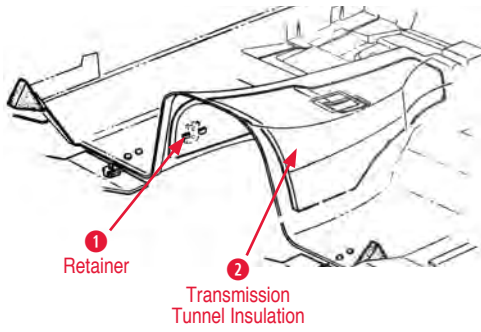

Trans Tunnel Insulation

- **1 Retainer**
- 340739 63-75 Insulation Retainer Kit..... $9.00
- **2 Transmission Tunnel Insulation**
- 340199 68-76 Trans Tunnel Insulation $45.00
- **Transmission Tunnel Insulation Retainers**
- 170739 63-75 Transmission Tunnel Insulation Retainer Kit..... $8.00

Automatic Transmission Mount