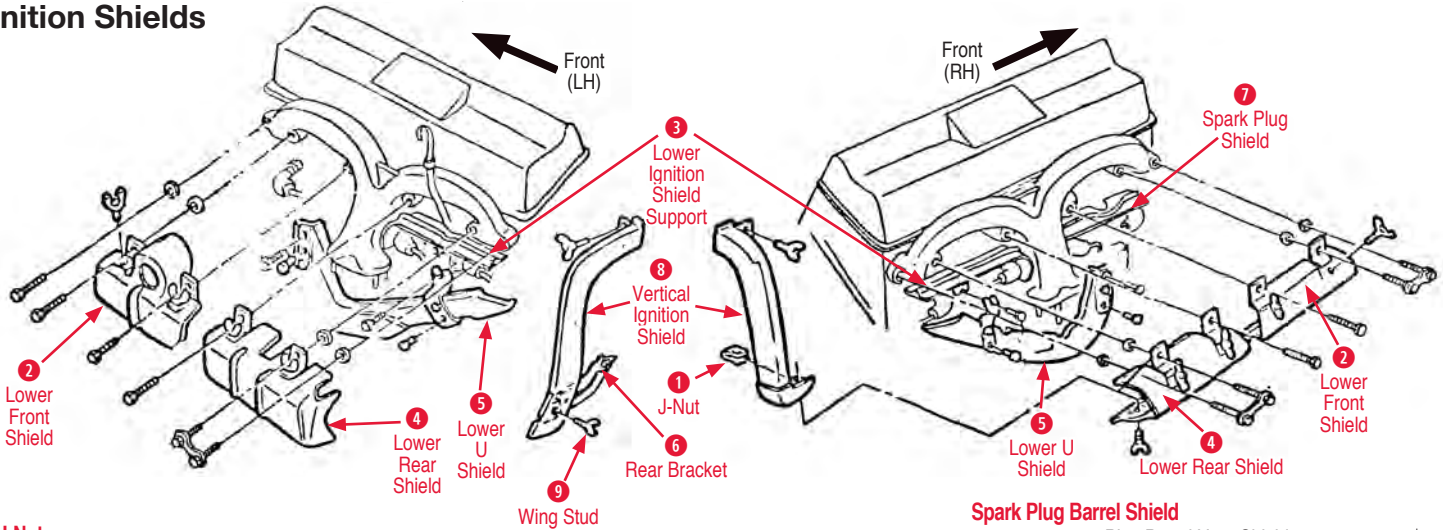

Ignition Shields

1 J-Nut 170120 56-77 Vertical Ignition Shield J-Nut..... $1.00 2 Lower Front Shield 270161 68 LH Lower Front Ignition Shield..... $47.00 270097 69-73 LH Lower Front Ignition Shield..... $40.00 270098 68-73 RH Lower Front Ignition Shield..... $40.00 Lower Ignition Shield Bracket 270055 63-73 Lower Shield Bracket Set (8 pcs)..... $32.00 270095 71-79 Lwr Shield Rear Bracket Set (4 pcs) .. $12.00 3 Lower Ignition Shield Support 270149 63-73 RH Front/LH Rear Inner Support..... $5.00 270151 63-73 LH Front/RH Rear Inner Support..... $5.00 270150 63-73 Lower Outer Support..... $5.00	4 Lower Rear Shield 270099 68-79 LH Lower Rear Shield (chrome)..... $34.00 270101 73-79 LH Lower Rear Ignition Shield..... $40.00 270100 66-69 RH Lower Rear Ignition Shield..... $47.00 270110 70-79 RH Lower Rear Ignition Shield..... $42.00 5 Lower U Shield 270058 63-69 RH Plug Wire Lower U Shield..... $68.00 270059 63-69 LH Plug Wire Lower U Shield..... $68.00 270078 70-79 RH Plug Wire Lower U Shield..... $65.00 270079 70-79 LH Plug Wire Lower U Shield..... $65.00 6 Rear Bracket 270047 63-82 LH Rear Bracket..... $12.00	Spark Plug Barrel Shield 270146 70-74 Plug Barrel Heat Shield - 454..... $4.00 7 Spark Plug Shield 270028 57-79 RF & LR Spark Plug Shield..... $10.00 270027 57-79 LF & RR Spark Plug Shield..... $10.00 270143 68-71 LH Front Spark Plug Heat Shield..... $30.00 Spark Plug Shield Bolt 170824 56-82 Spark Plug Shield Bolt (E Headmark) .. $0.80 170891 57-79 Spark Plug Shield Bolt Kit - SB..... $3.00 8 Vertical Ignition Shield 270093 68-77 LH Vertical Ignition Shield w/J-Nut..... $50.00 270094 68-77 RH Vertical Ignition Shield w/J-Nut..... $50.00 9 Wing Stud 170121 56-82 Wing Stud - each (12 required)..... $1.50