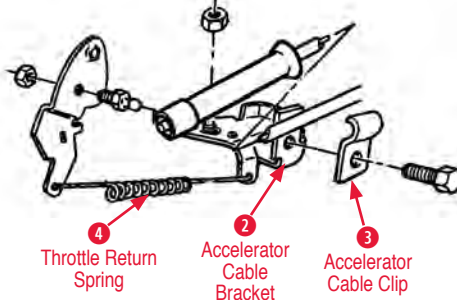

1974-1981

Accelerator Lever

190027 68-69 Accelerator Lever w/ Hardware $22.00

Accelerator Rod Bushing

410051 53-82 Accelerator Rod Bushing & Insert..... $8.00
410217 53-82 Accelerator Rod Bushing..... $4.00
410218 53-82 Accelerator Rod Sleeve (Nylon)..... $4.00

Accelerator Rod Swivel

410076 55-69 Accel Rod Swivel (push clip type) $3.00

4 Throttle Return Spring

410351 68-69 Throttle Return Spring not 3X2 Black... $7.00
410084 70-72 Throttle Return Spring (Q-Jet) $7.00
410086 58 Throttle Return Spring (1 x 4) $30.00
410352 73 Throttle Return Spring..... $10.00
410093 74-82 Throttle Retainer Spring Inner (Silver)... $4.00
410094 74-82 Throttle Retainer Spring Outer (Blue)... $4.00