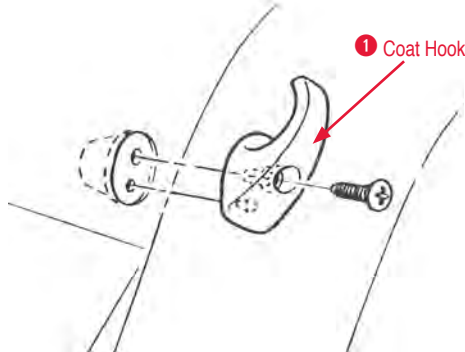

Coat Hook

1 Coat Hook

- 280706 77-82 Coat Hook..... $10.00

Rear Vent Shade Handle Retainer

- 290727 78-82 Rear Vent Shade Handle Retainer..... $10.00