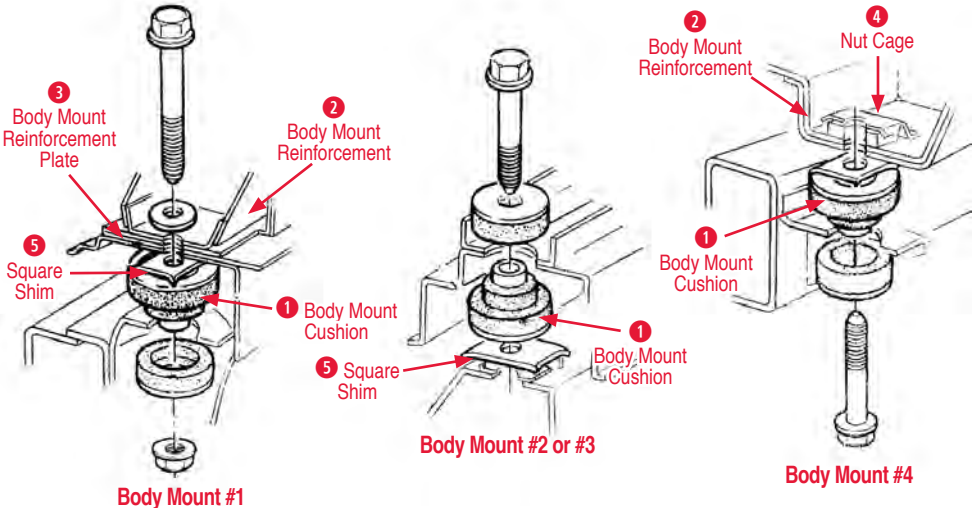

1968-1982 Body Mounts

Access Cover

400027 63-82 Body Mount Rear Access Cover $6.00

Access Cover Screws

170604 63-82 Access Cover Screws (8 pcs)..... $8.00

Body Mount

400069 73-82 Single Body Mount..... $19.00

400181 64-82 Single Body Mount..... $19.00

Body Mount Bolt Kit

170822 64-82 Body Mount Bolt Kit for Poly Bushings (8 pcs)..... $22.00

1 Body Mount Cushion

Includes poly bushings and sleeves

400239 73-82 Poly Body Mount Cushion Kit..... $60.00

Body Mount Frame End Cap (2 required)

400156 63-82 Body Mount Frame End Cap..... $8.00

Body Mount Kit

includes bolts, shims, cushions

400047 68-72 Body Mount Kit..... $85.00

400049 73-82 Body Mount Kit..... $155.00

2 Body Mount Reinforcement

400050 68-82 RH #4 Body Mount Reinforcement.... $48.00

400051 68-82 LH #4 Body Mount Reinforcement.... $48.00

400183 68-82 #1 Body Mount Reinforcement..... $24.00

400056 68-82 #1 Body Mt Reinforcement at Firewall $24.00

3 Body Mount Reinforcement Plate

400178 63-82 #1 Body Mount Reinforcement Plate . $14.00

Body Shield #1

400025 73-80 Black Triangle #1 Body Shield (pr)..... $9.00

4 Nut Cage

170163 63-82 Nut Cage & Rived for Mount..... $15.00

Rocker Channel Repair Inserts

400225 68-82 LH Front Rkr Chan Repair Insert..... $90.00

400226 68-82 RH Front Rkr Chan Repair Insert..... $90.00

400227 68-82 LH Center Rkr Chan Repair Insert..... $80.00

400228 68-82 RH Center Rkr Chan Repair Insert..... $80.00

400229 68-82 LH Rear Rkr Chan Repair Insert..... $40.00

400230 68-82 RH Rear Rkr Chan Repair Insert..... $40.00

5 Square Shim

400184 63-82 Body Mount Square Shim (each)..... $1.55