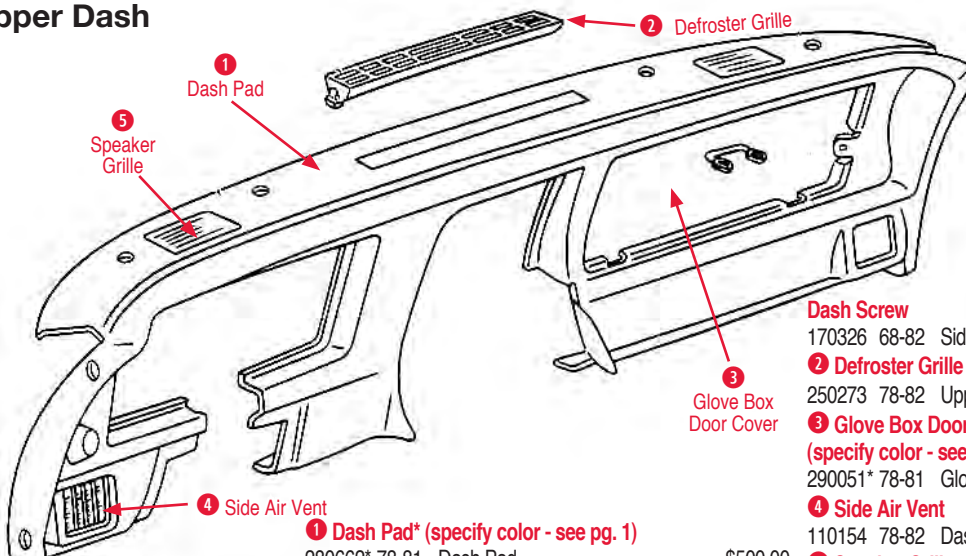

1978-1982 Upper Dash

Dash Cap* (specify color - see pg. 1)

280854* 78-81 Dash Cap..... $200.00

Dash Cover* (specify color - see pg. 1)

280854* 76-82 Dash Cover..... $200.00

1 Dash Pad* (specify color - see pg. 1)

280662* 78-81 Dash Pad..... $500.00

Dash Pad Retainer

280408 78-82 Dash Pad Retainer..... $10.00

Dash Pad Screws

170390 68-77 Dash Pad Screws (9 pcs) $8.00

Dash Screw

170326 68-82 Side Dash Screw with Washer 4 pcs ... $3.00

2 Defroster Grille

250273 78-82 Upper Dash Defroster Grille $35.00

3 Glove Box Door Cover* (specify color - see pg. 1)

290051* 78-81 Glove Box Door Cover..... $60.00

4 Side Air Vent

110154 78-82 Dash Air Vent Side (Square) $25.00

5 Speaker Grille

330075 78-82 LH Dash Speaker Grille $18.00

330076 78-82 RH Dash Speaker Grille..... $18.00

Upper Dash Anchor Nut

170553 68-96 Upper Dash Anchor Nut..... $1.00

Frame
Suspension
Brakes
Steering
Engine
Fuel System
Cooling Sys
Transmission
Electrical
Heat/AC
Exhaust
Body
Interior
Misc.
Index
Order Form