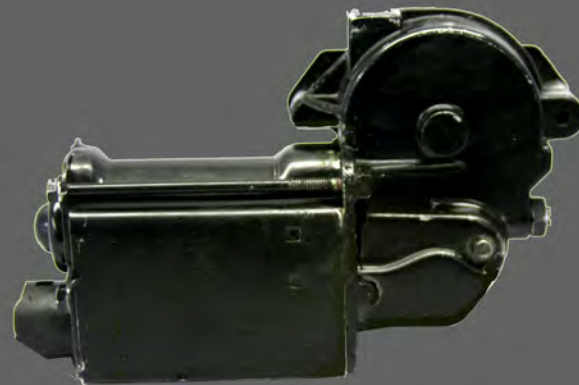

Power Window Motor (LH or RH) (see page 84)
#130122 RH Power Window Motor.....$100.00
#130123 LH Power Window Motor.....$100.00