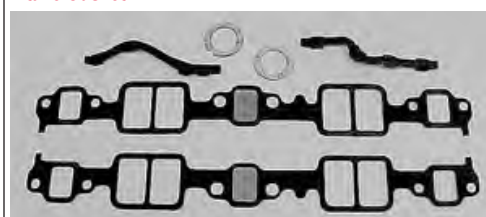

Intake Gasket

- 185001 57-72 Intake Gasket Set Small Block
  (Except Fuel Injection) $33.00

- 185044 66-72 Intake Gasket Set 427 & 454
  Except High Perf. (Oval Port) $28.00

- 185011 69-72 Intake Gasket Kit 350.....$23.00

- 185368 65-71 Intake Manifold Gasket Set Big Block
  Square Port $28.00

Oil Pan Gasket

- 185015 56-82 Oil Pan Gasket Set 327/350 .....$27.00
- 185016 65-74 Gasket Set for Oil Pan 396/454.....$25.00

Oil Pan Drain Plug Gasket

- 140270 53-96 Oil Pan Drain Plug Gasket.....$4.00

Thermostat Gasket

- 185352 56-82 Thermostat Gasket.....$2.75

Timing Chain Cover Gasket

- 185017 56-82 Timing Chain Cvr Gasket Set 283.....$38.00
- 185018 65-74 Timing Chain Cover Gasket
  Big Block Set $41.00

Valve Cover Gaskets

- 185013 56-85 Valve Cover Gasket SB Cork (pair) ...$10.00
- 185014 65-74 Valve Cover Gasket BB (pair) $18.00
- 185038 65-74 BB Valve Cover Gasket (pair) $20.00

Water Pump Gasket

- 185030 55-87 Water Pump Gasket.....$3.00
- 185160 56-80 Water Pump Plate Seal $4.00

Fuel System Gaskets

- 185021 63-74 Gas Filler Neck to Tank Cork Gasket...$3.00
- 185023 63-74 Gas Tank Sending Unit Gasket.....$5.00
- 185305 75-77 Fuel Tank Sending Unit Gasket $14.00
- 185101 55-81 Fuel Pump Gasket
  (Pump To Mounting Spacer) $3.00
- 185065 55-82 Fuel Pump Backing Plate Gasket
  (Plate to Block) $3.00

Transmission Gaskets

- 185297 55-70 3-Speed Saginaw Trans Gasket $18.00
- 185361 63-74 Muncie 4 Speed Gasket Set.....$20.00
- 185367 63-74 Transmission Side Shaft Seal $7.00
- 185012 78-96 Auto Trans Dipstick Tube Seal.....$3.00

Braking System Gaskets

- 185092 63-82 Master Cylinder Firewall Gasket
  except Power Brakes $3.00
- 185093 67-82 Master Cylinder Cap Gasket $10.00
- 185370 68-82 PB Booster to Firewall Gasket.....$6.00

Miscellaneous Gaskets

Bumper Gaskets

- 185279 68-82 Upper & Lower Skirt Seals (6 pcs) $19.00
- 185282 68-72 Front Bumper Bracket Seals (pair).....$10.00
- 185283 73-79 Front Bumper Bracket Seals (pair).....$10.00

Gauge Gaskets

- 185300 68-77 Gasket Set for Dash Gauges.....$19.00

Other Gaskets

- 185255 69-75 Body Sill Wedge Shield.....$4.00
- 185256 69-75 Frame Rail Shield.....$9.00
- 185284 68-72 Valance Panel Seal.....$14.00

Wiper Motor Gaskets

- 185111 63-82 Wiper Motor Firewall Seal.....$4.00

Frame
Suspension
Brakes
Steering
Engine
Fuel System
Cooling Sys
Transmission
Electrical
Heat/AC
Exhaust
Body
Interior
Misc.
Index
Order Form