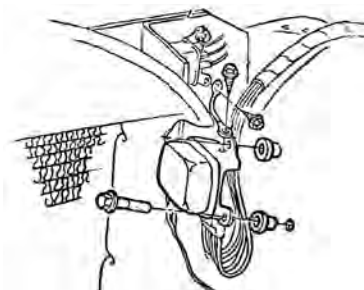

Voltage Regulator

Capacitor

330163 65-75 Capacitor on Voltage Regulator \$20.00

Cover

140245 63-68 Delco Voltage Regulator Cover..... \$40.00

Mounting Set

170049 63-75 Voltage Regulator Mounting Set \$7.00

Voltage Regulator