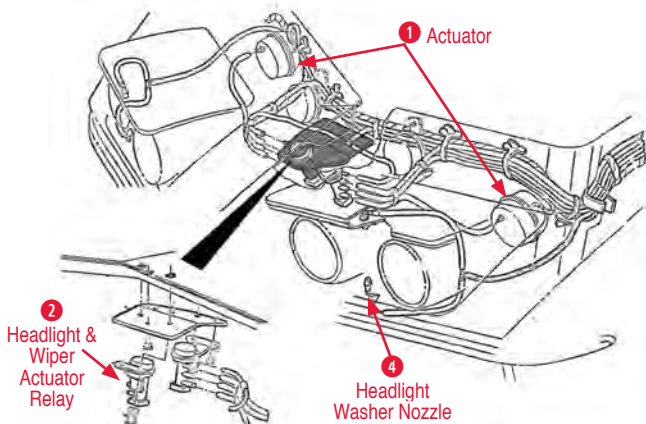

1968-1982 Headlight & Wiper Vacuum System

1 Actuator

240104 68-82 RH Headlight Door Actuator \$85.00

240105 68-82 LH Headlight Door Actuator..... \$85.00

2 Headlight & Wiper Actuator Relay

240085-B 68-82 Actuator Relay (reproduction)..... \$50.00