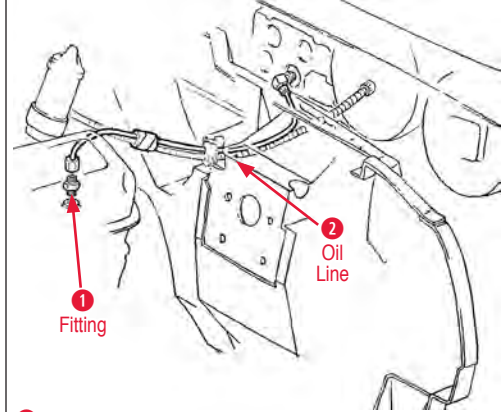

1969-1973 Small Block
Oil Pressure Line

1 Fitting

140067 68-73 Oil Line Fitting in Intake
(All Small Block & All Big Block) $7.00

2 Oil Line

140066 68-73 Oil Line Kit (327/350)..... $20.00