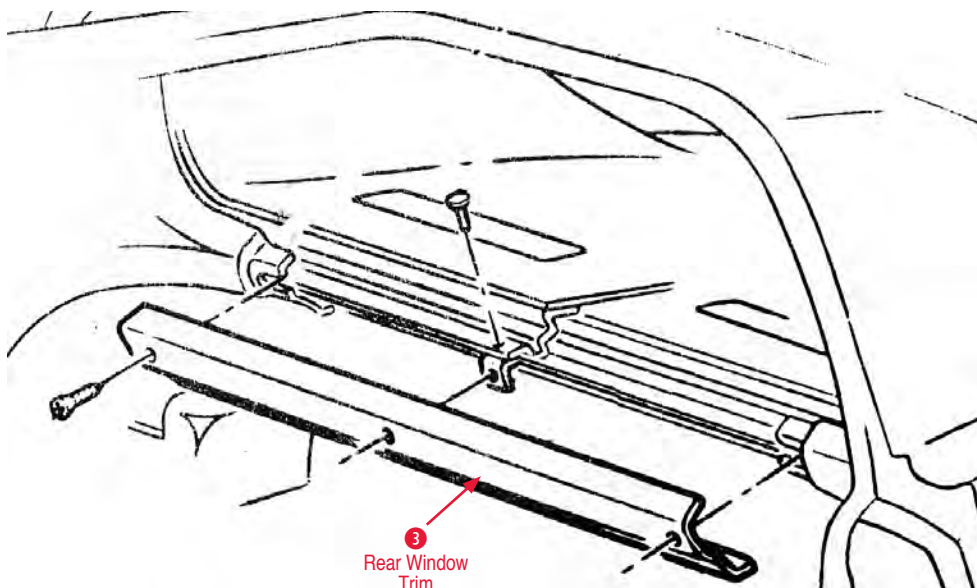

Rear Window Trim

Moulding Screws

- 170432 72-77 Inside Rr Wndow Molding Screws (7)... $4.25
- 170433 78-82 Rear Window Mldg Screws (12 pcs)... $5.00

Rear Window Corner Trim

- 290689 78-82 Inner Rr Window Corner Mldgs (pair) $62.00

1 Rear Window Lock

- 290294 69-72 Rear Window Lock..... $116.00

2 Rear Window Lock Screw Kit

- 170833 68-72 Rear Window Lock Screws (4 pcs)..... $2.50

Rear Window Seal Kit

- 460238 68-82 Replacement Window Seal Kit..... $30.00

3 Rear Window Trim* (specify color, see pg. 1)

- 280303* 68-72 Coupe Rear Window Trim $130.00
- 290170 73-77 Inside Rear Window Moulding..... $85.00
- 280304* 73-76E Coupe Rear Window Trim $75.00
- 280345* 76L-77 Coupe Rear Window Trim $130.00

Rear Hatch Struts

- 390023 82 Rear Hatch Struts (collectors ed) pr. $190.00

Rear Moulding Clips

- 170586 78-82 Rear Window Moulding Clip $2.00

4 Rear Window Latch Bezel

- 390133 68-72 Rear Window Latch Bezel $20.00

Rear Window Pin

- 290388 68-72 Coupe Lower Rear Window Pin $12.00

Rear Window Storage Door Clip

- 290131 69-71 Rear Window Storage Door Clip $18.00

Rear Window Wedge Guide

- 290701 68-72 Rear Window Wedge Guide (Plastic)
  2 required per car $14.00

Rear Window Wedge Plate

- 290700 68-72 Rear Window Wedge Plate (Stainless)
  2 required per car $5.00

1. **Rear Window Wedge Plate Screws**
2. 170834 68-72 Rear Window Wedge Plate Screws (4) $2.00
3. **Warning Tag**
4. 120182 63-75 Rear Window Warning Tag $3.00

Rear Window Glass

- 940058 68-72 Rear Glass Coupe No Date..... $225.00
- 940059 68-72 Rear Glass Coupe Dated..... $265.00
- 940060 73-77 Rear Glass Coupe No Date..... $225.00
- 940061 73-77 Rear Glass Coupe Dated..... $265.00