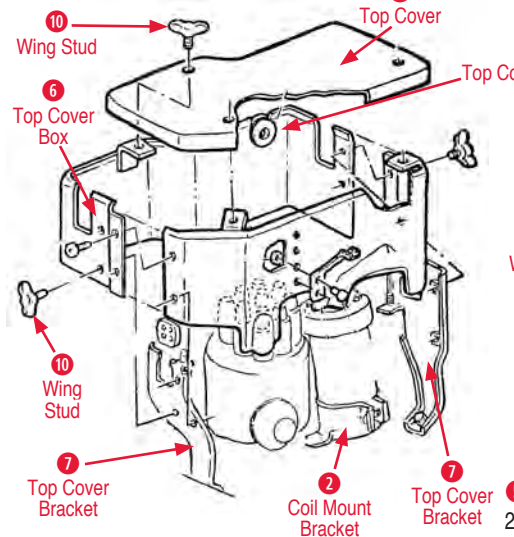

Ignition Shield Top Cover

1968-1970 Early