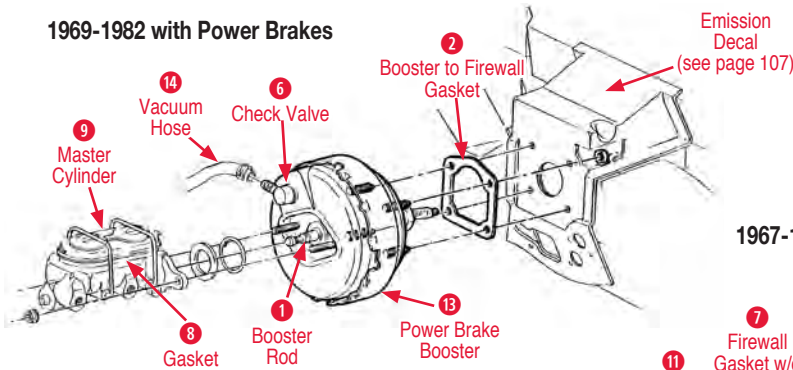

1967-1982 without Power Brakes

Master Cylinder Assembly

1969-1982 with Power Brakes