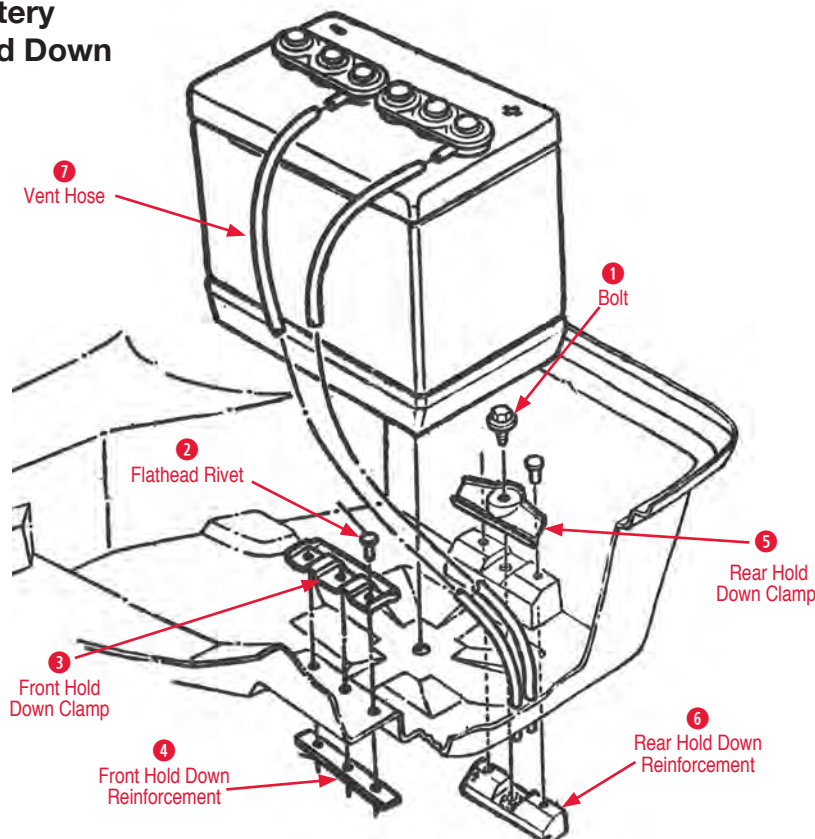

Battery Hold Down

Battery Hold Down Kit

Includes, hold downs, clamps, rivets, and bolt

300028 68-82 Battery Hold Down Kit..... $25.00

Battery Mat

300104 53-14 Battery Mat - Neutralizes Acid..... $12.00

Battery Shield Tie Strap

490189 63-73 Battery Shield Tie Strap (1 required).... $1.50

Battery Topper

300077 67-69 Top Post Battery Topper..... $64.00

1 Bolt

170733 53-82 E Bolt (5/16-18x1 1/4) $1.00

2 Flathead Rivet

170119 63-82 Large Flathead Aluminum Rivet (3 req)
(1/2 inch Head 3/16 inch x 5/8 inch) $0.15

3 Front Hold Down Clamp

300040 68-82 Front Hold Down Clamp
(Rivets To Floor)..... $4.00

4 Front Hold Down Reinforcement

300069 68-82 Front Hold Down Reinforcement..... $5.00

5 Rear Hold Down Clamp

300023 67-82 Hold Down Clamp with Bolt w/o AC..... $8.00

6 Rear Hold Down Reinforcement

300068 68-82 Rear Hold Down Reinforcement
(Rivets To Underbody)..... $8.00

7 Vent Hose

300105 68-75 Battery Vent Hose (pair) $10.00