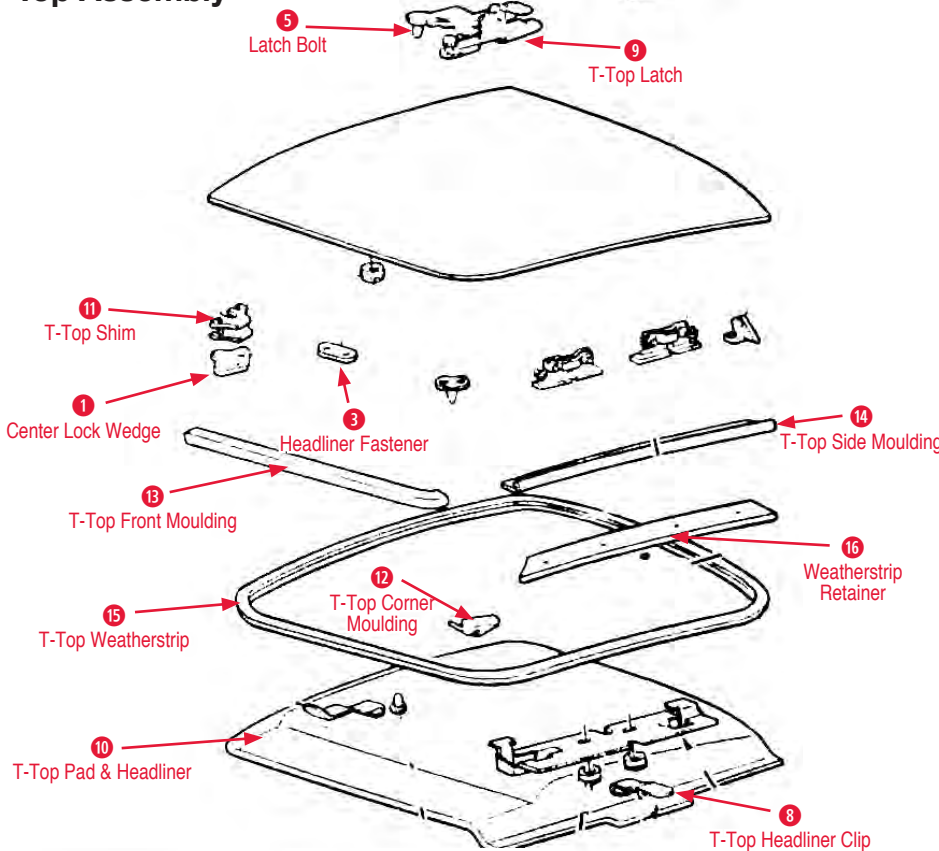

T-Top Assembly