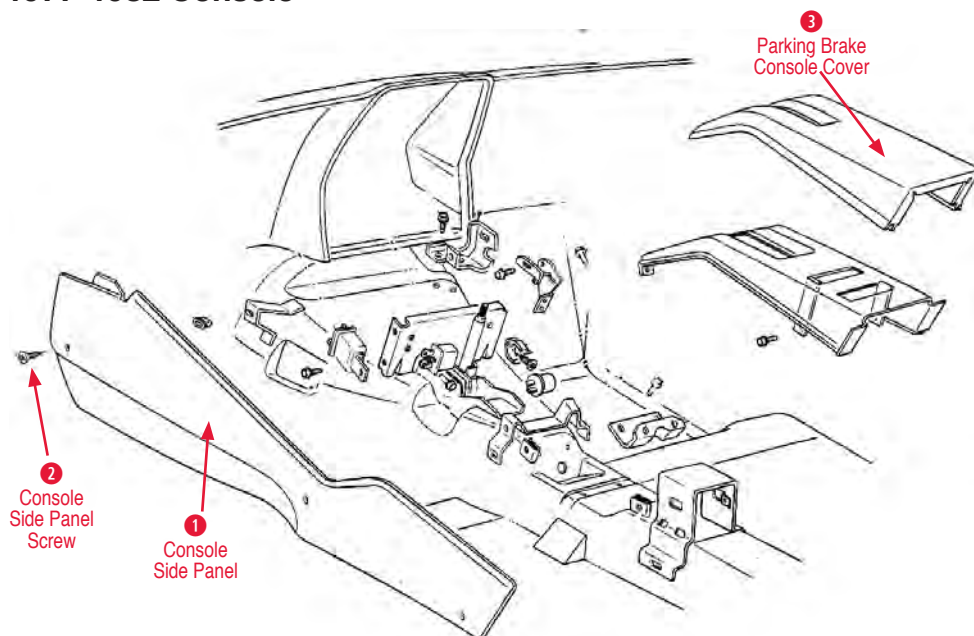

1977-1982 Console