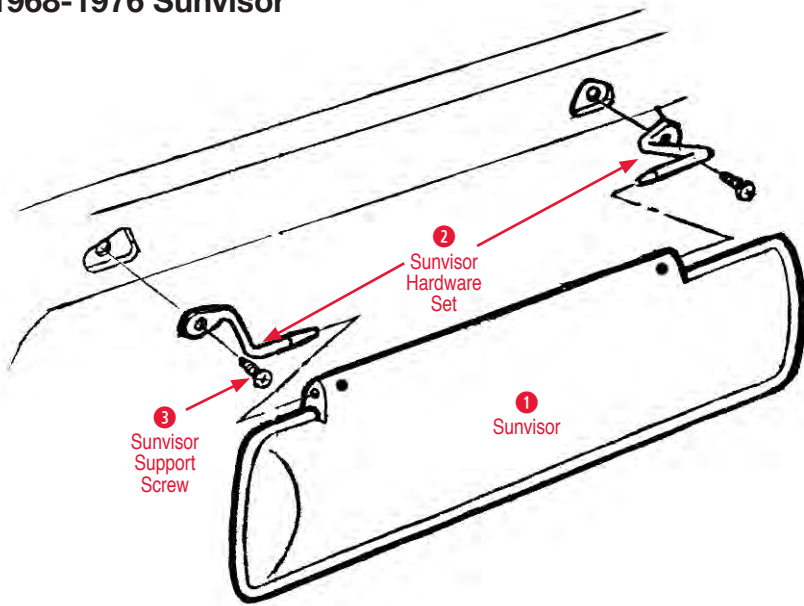

1968-1976 Sunvisor