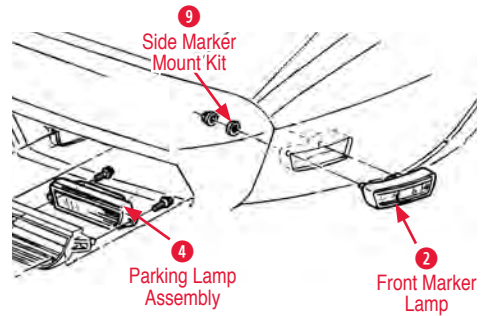

Parking & Front Marker Lights

1968-1969

1970-1972

1973-1979

1980-1982

1 Fiberoptic Lens Grommet

560060 68-69 Fiberoptic Lens Grommet in Pk Light... $7.00

2 Front Marker Lamp

310076 68 Front Marker Lamp..... $37.00
310078 69 Front Marker Lamp..... $37.00
310079 70-72 LH Front Marker Lamp..... $63.00
310080 70-72 RH Front Marker Lamp..... $63.00
310081 73-79 LH Front Marker Lamp..... $67.00
310082 73-79 RH Front Marker Lamp..... $67.00
310083 80-82 Front Marker Lamp (pair)..... $106.00
310253 73-74 LH Front Marker Lamp (Metal Hsg) ... $65.00
310254 73-74 RH Front Marker Lamp (Metal Hsg)... $65.00

3 Marker Lamp Retainer

310077 68-69 Side Marker Lamp Retainer..... $10.00

Marker Light Socket

310115 68-82 Marker Light Socket (1/2 inch)..... $3.00
310160 70-87 Side Marker Light Socket (w/wires)..... $9.00

4 Parking Lamp Assembly

310051 68-69 Parking Lamp Assembly $85.00
310055 73-74 LH Parking Lamp Assembly $82.00
310056 73-74 RH Parking Lamp Assembly $82.00
310057 75-79 LH Parking Lamp Assembly $82.00
310058 75-79 RH Parking Lamp Assembly $82.00
310060 80-82 RH Parking Light Assembly..... $82.00
310059 80-82 LH Parking Light Assembly..... $82.00

5 Parking Lamp Lens

310246 68-72 Fiber Optic Parking Lamp Lens..... $9.00
310052 68-69 Parking Light Lens (Clear) pair..... $32.00
310053 70-71 Park Light Lens (clear) pair..... $45.00
310054 72 Parking Lamp Lens..... $45.00

6 Parking Lamp Lens Gasket

185116 68-69 Parking Lamp Lens Gasket (pair)..... $4.00
185117 70-72 Parking Lamp Lens Gaskets (pair)..... $5.50

7 Parking Lamp Screws

170609 68-69 Park Lamp Lens Screw Set..... $5.00
170489 70-72 Parking Lamp Lens Screws (6 pcs) ... $10.00

Lamp Socket