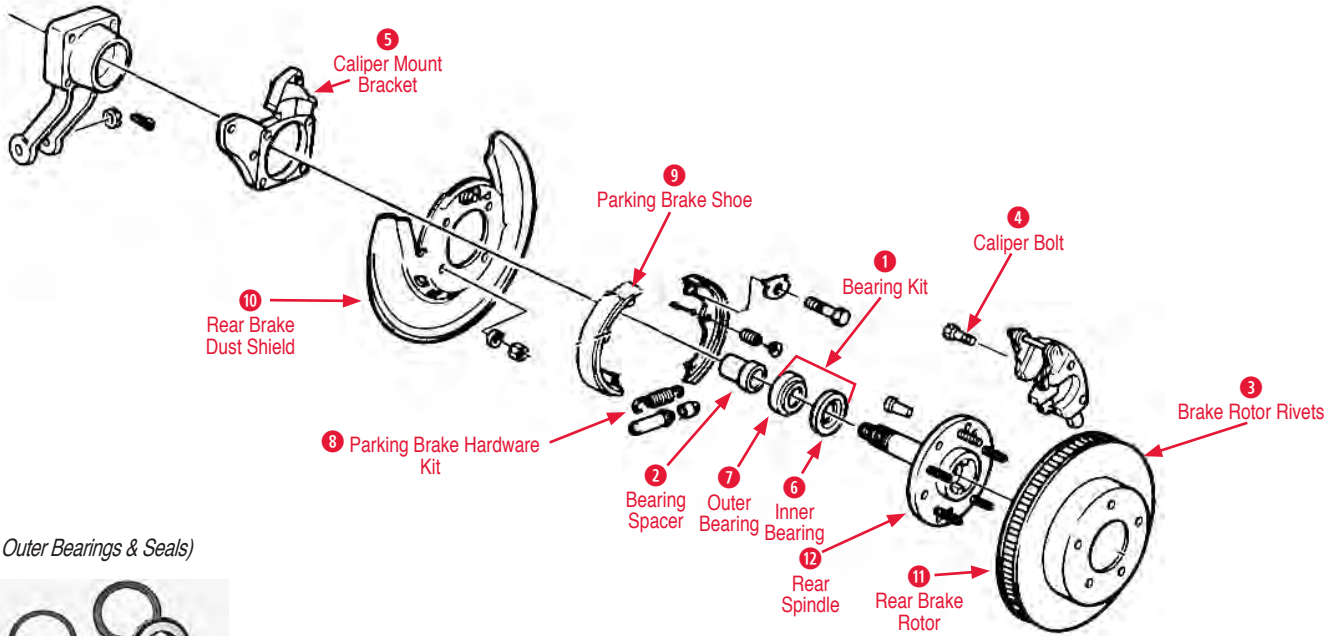

Rear Spindle & Wheel

1 Bearing Kit
(includes Inner & Outer Bearings & Seals)

6 Inner Bearing
440132 63-82 Rear Wheel Inner Bearing $14.00

7 Outer Bearing
440192 63-82 Rear Outer & Front Inner Bearing $18.00

8 Parking Brake Hardware Kit
Includes retainers, springs, actuators, and adjustors