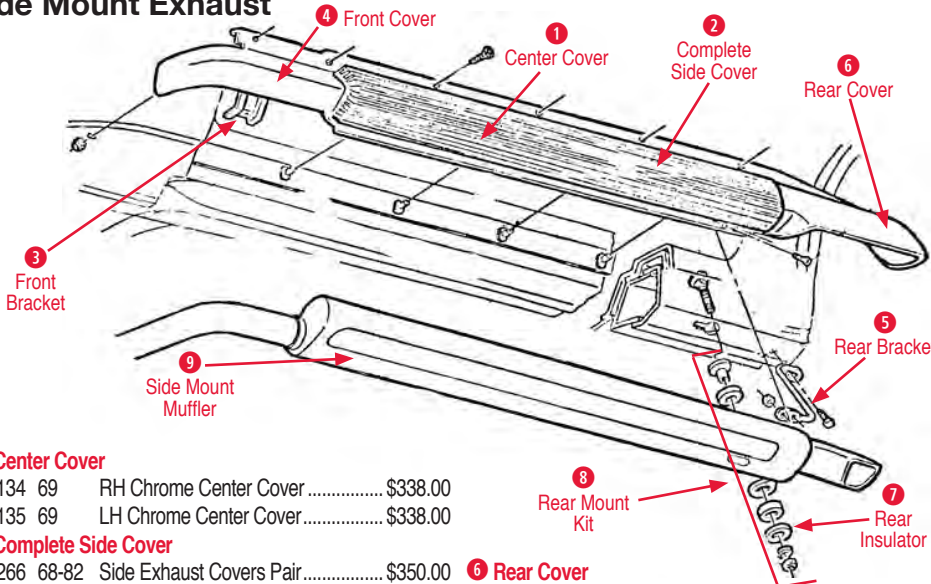

Side Mount Exhaust

1 Center Cover

150134	69	RH Chrome Center Cover	.....	$338.00
150135	69	LH Chrome Center Cover	.....	$338.00

2 Complete Side Cover

150266	68-82	Side Exhaust Covers Pair	.....	$350.00
150138	69	Side Cover Set including Chrome Insulators & Mount Hardware	.....	$2,976.00
150143	69	LH Side Exhaust Cover	.....	$1,788.00
150144	69	RH Side Exhaust Cover	.....	$1,788.00

Cover Insulators

150294	69	Side Exh Cover Insulators (pair)	.....	$1,205.00

3 Front Bracket

150186	69	LH Front Bracket	.....	$40.00
150187	69	RH Front Bracket	.....	$40.00

4 Front Cover

150132	69	RH Chrome Front Cover	.....	$278.00
150133	69	LH Chrome Front Cover	.....	$278.00

Hooker Sidepipe Inserts

150282	68-82	2 inch Sidepipe Inserts (pair)	.....	$209.00
150283	68-82	2-1/4 Sidepipe Inserts (pair)	.....	$249.00
150284	68-82	2-1/2 Sidepipe Inserts (pair)	.....	$249.00

5 Rear Bracket

150139	69	LH Side Exhaust Rear Bracket	.....	$20.00
150140	69	RH Side Exhaust Rear Bracket	.....	$20.00

6 Rear Cover

150136	69	RH Chrome Rear Cover	.....	$244.00
150137	69	LH Chrome Rear Cover	.....	$244.00

7 Rear Insulator

150142	69	Side Exhaust Rear Insulator	.....	$29.00

8 Rear Mount Kit

150163	65-70	Side Exhaust Rear Mount Kit	.....	$37.00

Side Exhaust Kit

150379	68-74	Side Exhaust Kit 350 (Aluminum)	.....	$3,000.00

9 Side Mount Muffler

150128	68-82	327/350 Side Mounted Muffler pair (2 inch) Aluminum	.....	$534.00
150129	68-82	327/350 Side Mounted Muffler pair (2 inch) Stainless Steel	.....	$750.00
150130	68-69	427/454 Side Mounted Muffler pair (2-1/2 inch) Aluminum	.....	$534.00
150131	68-69	427/454 Side Mounted Muffler pair (2-1/2 inch) Stainless Steel	.....	$750.00

Transmission Mount Spacer

150127	65-82	Trans Mount Spacer w/Side Pipes	.....	$6.00

Tailpipe

1970-1973