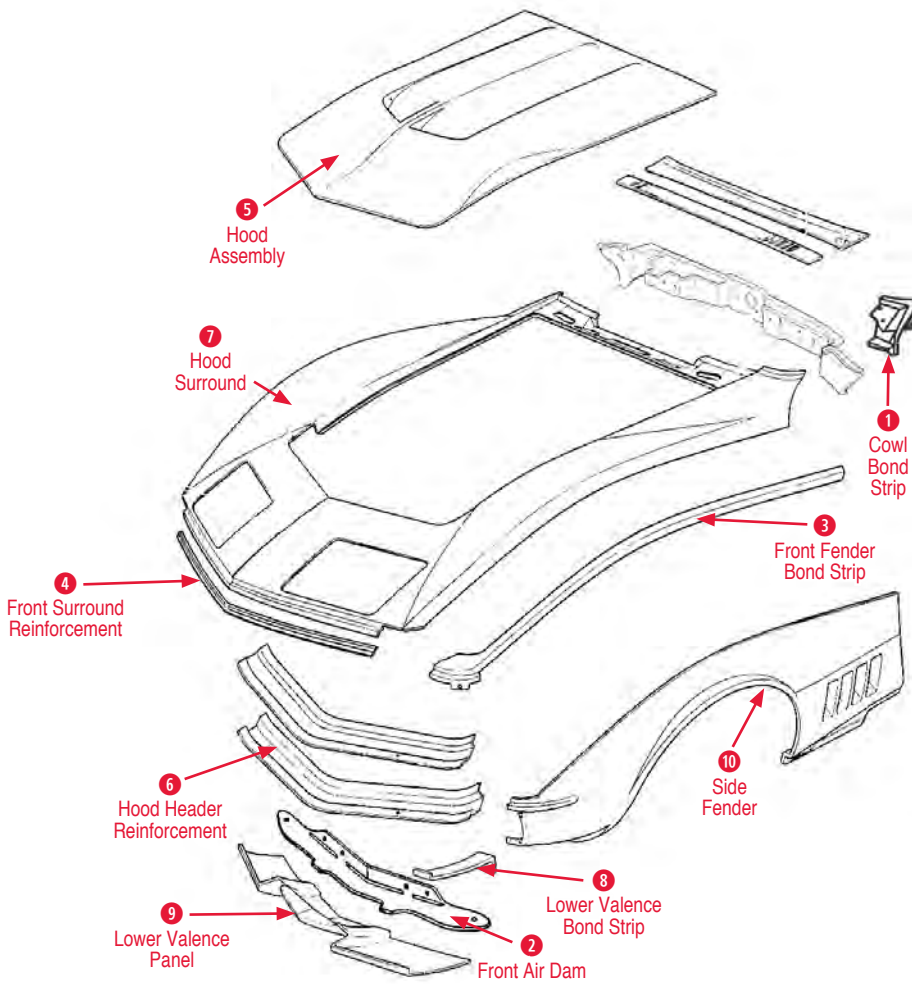

1968-1972 Front Body

1 Cowl Bond Strip

- 450384 73-82 RH Cowl Bond Strip (Press Molded) .. $80.00
- 450383 73-82 LH Cowl Bond Strip (Press Molded) .. $80.00

Dash Extension Panel

- 450099 68-82 LH Dash Ext Panel (press molded).... $80.00
- 450100 68-82 RH Dash Ext Panel (press molded) ... $80.00

2 Front Air Dam

- 450292 68-72 Front Air Dam Spoiler..... $40.00
- 450278 73-79 Front Air Dam / Spoiler..... $40.00

3 Front Fender Bond Strip

- 450109 68-72 LH Front Fender Bond Strip..... $130.00
- 450110 68-72 RH Front Fender Bond Strip..... $130.00
- 450111 73-82 LH Front Fender Bond Strip..... $130.00
- 450112 73-82 RH Front Fender Bond Strip..... $50.00

4 Front Surround Reinforcement (at Bumper)

- 450272 68-72 Front Surround Reinforcement $139.00

Hinge Pillar Cover

- 450389 68-82 LH Hinge Pillar Cover..... $90.00
- 450390 68-82 RH Hinge Pillar Cover $90.00

5 Hood Assembly

- 450152HL 68-72 Hand Laid Hood Assby (L88 short) $650.00
- 450152PM68-72 PM Hood Assby (L88) $1,581.00
- 450152SM 68-72 Smoothed L88 Hood Assembly Available with & without chamber $1,000.00
- 450154SM68-72 Smoothed Hood Assby (BB LT1) $1,000.00
- 450154PM68-72 PM Hood Assby (BB LT1) $1,581.00
- 450360HL 68-76 Hand Laid Long Design L88 Hood. $660.00
- 450360SMG 68-76 Smoothed Long L88 Hood Assby $975.00
- 450155HL 73-75 Hood Assembly (SB) $650.00
- 450155SM 73-75 Smoothed Hood Assembly (SB) . $1,000.00
- 450332HL 77-81 Hood Assembly (L88) $660.00
- 450332SMG 77-81 L88 Hood Assby - Smoothed..... $975.00

6 Hood Header Reinforcement

- 450275 68-82 Headlight & Hood Header Bar Reinforcement..... $105.00

7 Hood Surround

- 450113HL 68-72 Hood Surround Panel - (HL) $1,199.00
- 450113PM 68-72 Hood Surround Panel - (PM) $1,635.00
- 450114 73-74 Hood Surround Panel..... $1,424.00
- 450115HL 75-82 Hood Surround Panel - (HL) $1,199.00
- 450115PM 75-82 Hood Surround Panel - (PM) $1,635.00

8 Lower Valance Bond Strip

- 450117 68-72 LH Front Lower Valance Bond Strip.. $50.00
- 450118 68-72 RH Front Lower Valance Bond Strip.. $50.00

9 Lower Valance Panel

- 450116 68-72 Front Lower Valance Panel $299.00
- 450120 73-79 Lower Valance Panel..... $107.00
- 450412 80-82 Front Lower Valance Panel $185.00

Reinforcements

- 450276 69-72 RH Header Bar Reinf Bracket $10.00
- 450291 69-72 LH Header Bar Reinf Bracket..... $10.00
- 450119 68-72 Reinforcement between Radiator & Valance (press molded)..... $75.00

10 Side Fender

- 450133 68-69 LH Front Side Fender - (HL) $339.00
- 450134 68-69 RH Front Side Fender - (HL) $339.00
- 450135 70-72 LH Front Side Fender - (HL)..... $339.00
- 450136 70-72 RH Front Side Fender - (HL) $339.00
- 450137 73-79 LH Front Fender Panel - (HL)..... $339.00
- 450138 73-79 RH Front Fender Panel - (HL) $339.00
- 450139 80-82 LH Front Side Fender Panel..... $339.00
- 450140 80-82 RH Front Side Fender Panel..... $339.00

1976-79 Front Body