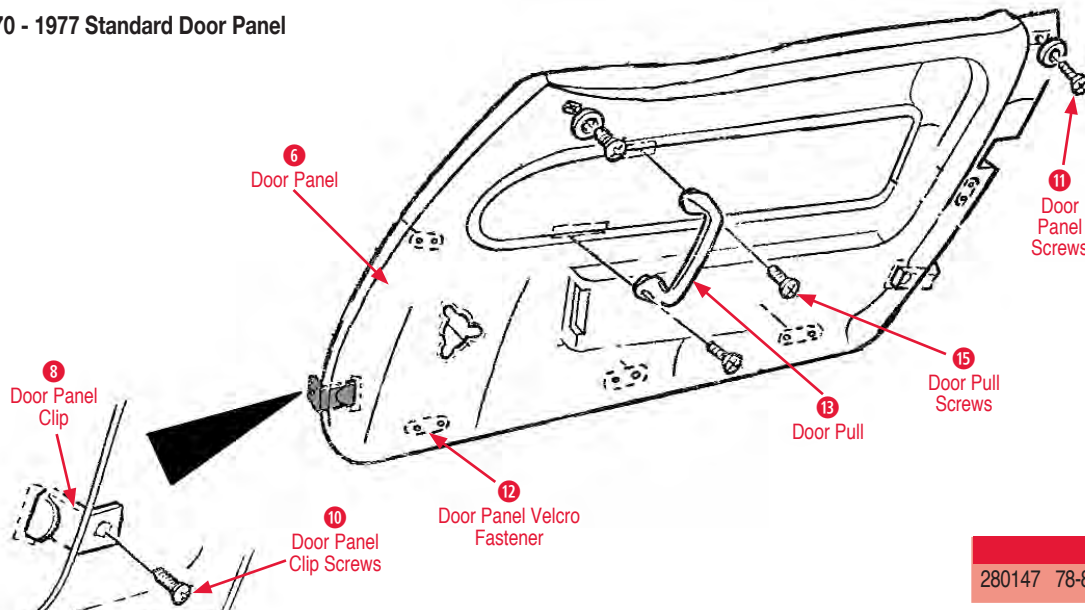

1970 - 1977 Standard Door Panel

- **Arm Rest Repair Kit**
  280147 78-82 Arm Rest Repair Kit (3 pcs)..... $8.00