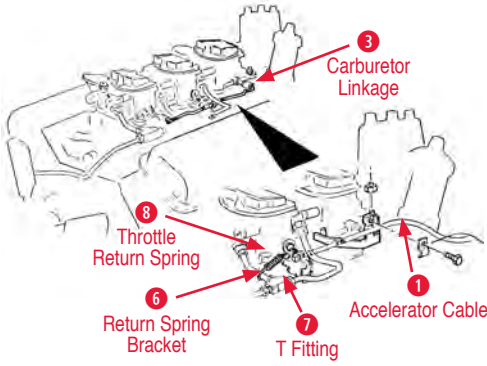

3x2 Carburetor

1968-1969 3x2 Carburetor Linkage

1 Accelerator Cable

410080 68-73 Accelerator Cable 3 x 2..... $30.00

2 Advance Line

410024 68-69 Vacuum Advance Line 400/435/L88.. $15.00
410025 68-69 Vacuum Advance Line Small Block... $17.00
410361 71 Vacuum Advance Line LT-1 ..... $20.00
410017 53-74 Vac. Advance Line Clip On Intake $6.00
570063 63-82 Vac. Advance Hose 7" White Striped... $2.00

Accelerator Linkage Clip

410435 68-69 Acc. Linkage Rear Clip with 3x2..... $10.00
410436 68-69 Acc. Linkage Front Clip with 3x2 ..... $10.00

Advance Line Clip

410409 70-74 Vac. Advance Line Clip on Intake with TCS (2 lines)..... $22.00

Air Cleaner Stud

170007 67-69 Air Cleaner to Carb Stud (3x2) $7.00

3 Carburetor Linkage

410091 68-69 Carburetor Linkage Set 3 x 2..... $47.00

4 Center Carburetor

410406 68-68 Holley 3 X 2 Center Carburetor $750.00

Intake Stud

170542 67-69 Carb to Intake Stud Set (3x2) $13.00