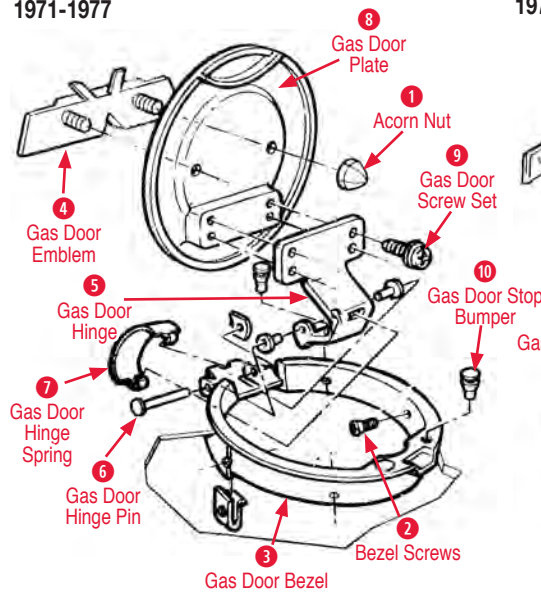

Gas Door

1968-1970

1971-1977

1978-1982

1 Acorn Nut

170092 68-82 Gas Door Emblem Acorn Nuts 2 pcs... $1.00

2 Bezel Screws

170710 68-77 Gas Door Bezel Screw Set..... $2.50

170366 78-82 Gas Door Bezel Screw Kit (8 Pcs) $3.00

3 Gas Door Bezel

180065 68-70 Gas Door Bezel w/Hinge Assembly ... $50.00

180066 71-77 Gas Door Bezel..... $85.00

4 Gas Door Emblem

165051 68-73 Gas Door Emblem (US Made)..... $46.00

165052 75-76 Gas Door Emblem $75.00

165053 77 Gas Door Emblem $60.00

165054 78 Gas Door Emblem $102.00

165055 79 Gas Door Emblem $60.00

165056 80 Gas Door Emblem $44.00

165057 81 Gas Door Emblem $44.00

5 Gas Door Hinge

180091 71-77 Gas Door Hinge..... $14.00

6 Gas Door Hinge Pin

180073 71-82 Gas Door Hinge Pin..... $9.00

7 Gas Door Hinge Spring

180068 71-82 Gas Door Hinge Spring..... $9.00

8 Gas Door Plate

180062 69-70 Gas Door Plate (unpainted)..... $50.00

180107 71-73 Gas Door Plate (unpainted)..... $50.00

180063 74-74 Gas Door Plate (unpainted)..... $50.00

180109 75-76 Gas Door Plate (unpainted)..... $50.00

180110 77-77 Gas Door Plate (unpainted)..... $50.00

9 Gas Door Screw Set

170093 68-82 Door Plate to Hinge Screws (4 pcs) $3.00

10 Gas Door Stop Bumper

180069 68-82 Gas Door Stop Bumper $3.00

Fuel Lines

1 Fuel Line (Front to Rear)

410399 68 Fuel Line Front to Rear - Steel $60.00

410243 68-77 Fuel Line Front to Rear - Stainless..... $50.00

410400 69 Fuel Line Front to Rear - Steel $60.00

410401 70-74 Fuel Line Front to Rear - Steel $60.00

410402 75-77 Fuel Line Front to Rear - Steel $68.00

410444 75-77 Fuel Line Front to Rear - Stainless..... $80.00

410445 75-79 Fuel Line F to R Return Line - SS..... $80.00

410403 78-82 Fuel Line Front to Rear - Steel $68.00