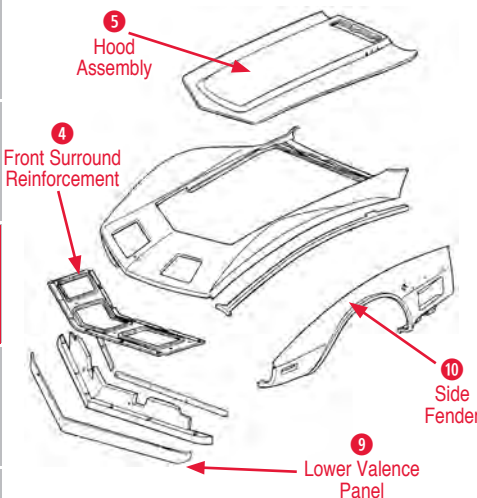

Complete Front End

- 450009PM 68-69 Front End - (PM)..... $5,115.00
- 450009HL 68-69 Front End - (HL) $1,400.00
- 450009SMG 68-69 Front End - Smoothed Gray $4,900.00
- 450009SMW 68-69 Front End - Smoothed White ... $4,900.00
- 450011PM 70-72 Front End - (PM)..... $5,115.00
- 450011HL 70-72 Front End - (HL)..... $1,400.00
- 450011SMW 70-72 Front End - Smoothed White ... $4,900.00
- 450011SMG 70-72 Front End - Smoothed Gray $4,900.00
- 450013PM 73-74 Front End - (PM)..... $5,200.00
- 450013HL 73-74 Front End - (HL)..... $1,450.00
- 450013SMG 73-74 Front End - Smoothed Gray $4,900.00
- 450013SMW 73-74 Front End - Smoothed White ... $4,900.00
- 450015PM 75-79 Front End - (PM)..... $4,905.00
- 450015HL 75-79 Front End - (HL)..... $1,400.00
- 450015SMG 75-79 Front End - Smoothed Gray $4,900.00
- 450015SMW 75-79 Front End - Smoothed White ... $4,900.00
- 450017PM 80-82 Front End - (PM)..... $4,810.00
- 450017HL 80-82 Front End - (HL)..... $1,400.00
- 450017SMG 80-82 Front End - Smoothed Gray $4,900.00
- 450017SMW 80-82 Front End - Smoothed White ... $4,900.00

HL = Hand Laid - Hand Laid panels are produced by placing pattern cut fiberglass mat and fiberglass resin into a mold. Hand Laid panels are smooth on only one side.

SMG, SMW = Smooth (gray)(white)(black)
- These Hand-Laid panels are smoothed on the inside to give a press-molded look for a more economical price. Available in several colors.

PM = Press Molded - Press Molded panels are formed under pressure in matched molds as the original parts were. Press Molded parts are smooth on both sides.

Plan Ahead

There can be a significant wait time (up to 6 months) involved in the production of some of these fiberglass panels. Please call us early in your restoration project so that we can keep both you and your body shop happy.

If you have any questions about the different types of fiberglass panels or about the production time involved, please call one of our fiberglass experts at (800) 757-5336 today!