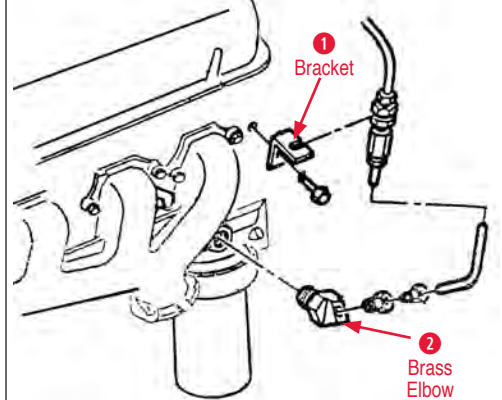

1969-1973 Big Block
Oil Pressure Line

1 Bracket

140070 69-73 Oil Line Bracket (Big Block) \$9.00

2 Brass Elbow

140069 69-73 45° Brass Elbow for Oil Line..... \$17.00

Fitting

140273 65-68 Oil Line Fitting 427 Exc High Perf..... \$4.00