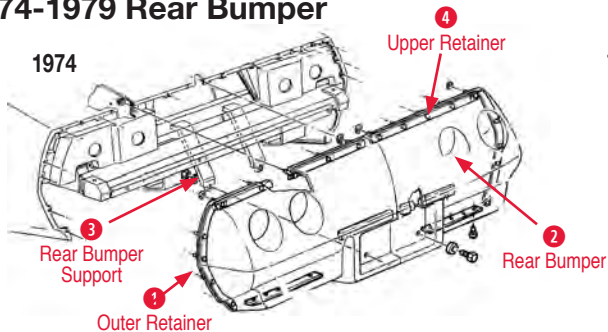

1974-1979 Rear Bumper

License Hardware Set

- 600214 53-05 License Plate Hardware Set $5.00

1 Outer Retainer

- 600226 74-82 RH Rear Bumper Outer Retainer $20.00
- 600227 74-82 LH Rear Bumper Outer Retainer.....$20.00

2 Rear Bumper

- 600161 74 Rear Bumper Tru-Flex (1 Piece) $389.00
- 600167 75 Rear Bumper (Tru-Flex).....$389.00
- 600175HL 75 Rear Bumper - (Hand-Laid) $349.00
- 600242 76E Rear Bumper (Tru-Flex).....$325.00
- 600147 76-79 Rear Bumper Cover (Urethane) $550.00
- 600155 76L-79 Rear Bumper (Tru-Flex).....$379.00
- 600154 76L-79 Rear Bumper (Hand-Laid) $340.00

Rear Bumper Retainer Kit

- 600237 74-82 Rear Bumper Retainer Kit for TruFlex Bumper (18 pcs).....$35.00

3 Rear Bumper Support

- 600181 74-74 Rear Bumper Support.....$35.00

Retainer Clips

- 600204 53-08 Bumper Retainer Clip Set (4 pcs).....$6.00

Retainer Kit

- 600237 74-82 Rear Bumper Retainer Kit for TruFlex Bumper $35.00

4 Upper Retainer

- 600228 74-82 RH Rear Bumper Upper Retainer $20.00
- 600229 74-82 LH Rear Bumper Upper Retainer.....$20.00

Urethane or Truflex?

Corvettes originally had urethane bumpers installed by the factory. Urethane bumpers will flex and absorb low-speed impacts well. However, urethane bumpers provide a marginal fit and they may warp with time.

Truflex bumpers are made from fiberglass that includes a new type of resin that makes them 70% more flexible than standard fiberglass bumpers. They will provide a better fit but may be more subject to surface cracking upon low-speed impacts.