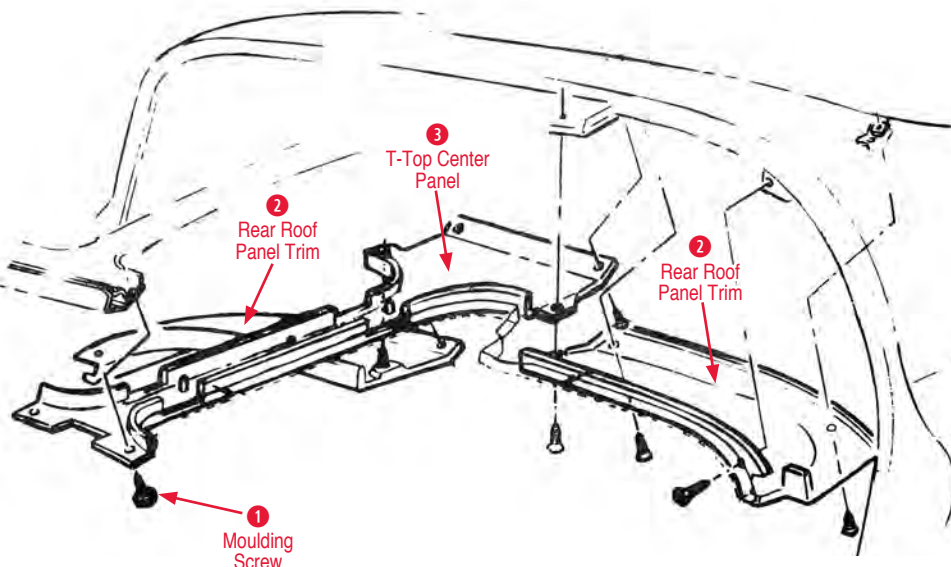

Roof Panel Trim

Windshield Glass

- 940010 68-74 Windshield No Date $325.00
- 940011 68-74 Windshield Dated $445.00
- 940012 68-74 Windshield No Date Tinted..... $325.00
- 940013 68-74 Windshield Dated & Tinted..... $445.00
- 940014 75-82 Windshield No Date Shaded $345.00
- 940015 75-82 Windshield Dated & Shaded..... $445.00

Roof Panel Trim

- **1 Moulding Screw**
- 170872 68-74 Center Roof Reveal Moulding Screw Kit (14 piece kit)..... $11.00
- 170899 75-82 Center Roof Reveal Moulding Screw Kit (28 Pcs)..... $12.00
- **2 Rear Roof Panel Trim* (specify color, see pg. 1)**
- 280228* 68E Rear Roof Panel Trim (pair) $190.00
- 280229* 68L Rear Roof Panel Trim (pair) $190.00
- 280243* 69-72 Rear Roof Panel Trim (pair)..... $190.00
- 280245* 73-76E Rear Roof Trim Panel (pair)..... $190.00
- 280246* 76L-77 Rear Roof Panel Trim (pair)..... $190.00
- 280256* 78-79 Rear Roof Trim Panel (pair)..... $230.00
- 280227* 80-81 Rear Roof Panel Trim (pair)..... $250.00
- **3 T-Top Center Panel* (specify color, see pg. 1)**
- 280410* 68-76E T-Top Center Panel..... $230.00
- 280411* 76L-77 T-Top Center Panel..... $230.00
- 280226* 78-82 T-Top Center Panel..... $250.00