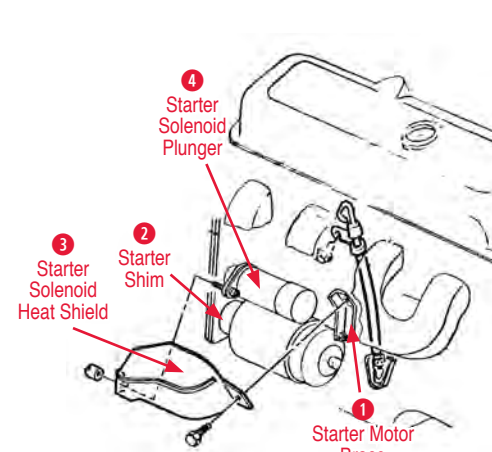

Plug Wire Clips

270024 56-82	Plug Wire Clip on Oil Pan (2 req'd)	$4.00
270025 56-74	Plug Wire Clip on Block	$2.50

Spark Plug Wire Supports

270073 65-74	Spark Plug 2-Wire Support (2 req'd)	$2.00
270046 65-74	RH Plug Wire Rear Lower Support	$15.00
270074 67-74	4-Wire Support (Big Block) (2 req'd)	$2.00
490686 74-82	Plug Wire Separator - 4 Wire	$3.00
270171 75-82	RH Rear Spark Plug Wire Support	$9.00

Inline Plug Wire Grommet

560029 65-74	Plug Wire Grommet (4 Hole)	$2.50
560030 65-79	Square Plug Wire Grommet (2 req'd)	$3.00
560052 75-82	Plug Wire Grommet (8 mm wire)	$14.00

Spark Plugs

220143 56-68	Spark Plug #43 with green stripe	$60.00
220144 56-68	Spark Plug #44 with green stripe	$60.00
220145 56-68	Spark Plug w/green stripe	$60.00
220147 56-68	Spark Plug w/green stripe #43S	$60.00
220149 56-68	Spark Plug w/green stripe #45S	$60.00
220127 53-10	Spark Plug R45	$4.00
220077 71-74	Spark Plug R44T	$5.00
220060 66-69	Alum. Head Plug 427 R43XL	$4.00
220053 65-75	Big Block Spark Plugs (set of 8)	$4.00
220080 71-86	Spark Plug R43TS	$4.00
220078 70-82	Spark Plug R45T	$5.00
220060 66-69	Spark Plug R43XL	$4.00
220079 53-10	Spark Plug R43XLS	$4.00
220081 53-10	Spark Plug FR5LS	$4.00

1968-1974 Small Block Starter

1968-1974 Big Block Starter