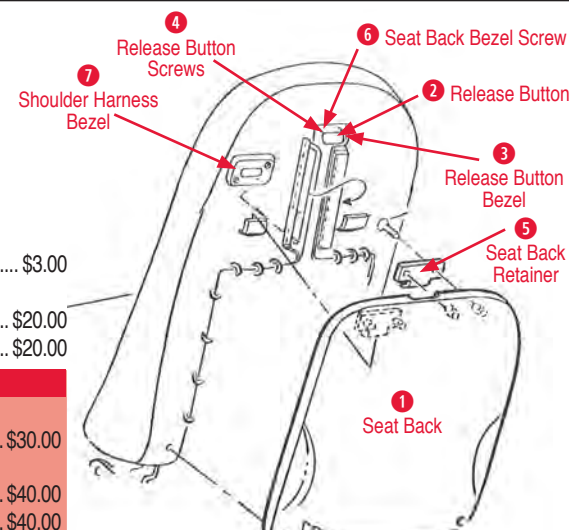

1970-1978 Seat Back

Interior	Catch	290728 68-69 Lower Seat Back Catch $15.00
	1 Seat Back	280066 68 Seat Back First Design Low Handle (Black)..... $45.00 280068 68-69 Seat Back w/High Release Handle .... $45.00 280070 70-78 Seat Back (Black)..... $45.00
Misc.	2 Release Button	290150 68-69 Seat Back Release Knob..... $10.00 290157 70-78 Seat Back Release Button..... $10.00
	3 Release Button Bezel	290158 70-78 Seat Back Release Button Bezel $17.00
Index	4 Release Button Screws	170243 70-78 Seat Back Release Button Screw Kit... $1.25
	5 Seat Back Retainer	280072 68-78 Seat Back Retainers 4pcs w/screws.. $20.00
Order Form	6 Seat Back Bezel Screw	170424 68-77 Seat Back Bezel Screw Kit (4 pcs)..... $3.00
	7 Shoulder Harness Bezel	290280 70-75 RH Shoulder Harness Bezel..... $20.00 290281 70-75 LH Shoulder Harness Bezel $20.00
Seat Repair Kits		
	290138 74-78 Seat Back Repair Kit without Release Buttons..... $30.00	
	290160 74-78 Seat Back Repair Kit with Release Buttons..... $40.00	
	290156 74-78 Seat Hardware Kit..... $40.00