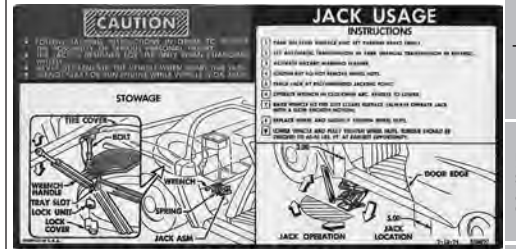

Rear Compartment Decals

Jacking Instructions Decal

- 120059 68-72 Jacking Instructions Decal (Reg Tire) .. $4.50
- 120060 73-74 Jacking Instructions Decal (Reg Tire) .. $4.50
- 120061 75-78 Jacking Instructions Decal (Reg Tire) .. $4.50
- 120512 79-81 Jacking Instructions Decal (Reg Tire) .. $6.00