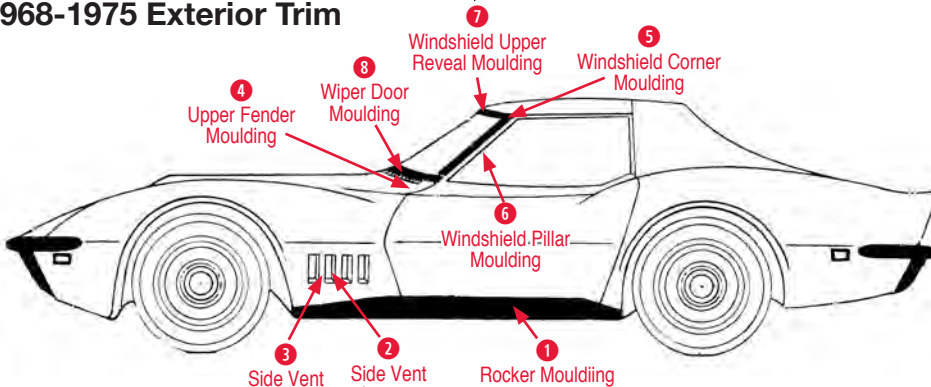

1968-1975 Exterior Trim

Header Guide Pin Bushing

360069 68-82 T-Top & Convertible Header Guide Pin Bushing..... $2.25

1 Rocker Moulding

160084 70-77 Rocker Moulding (pair).....$250.00
160081 68-69 LH Lower Rocker Moulding $165.00
160080 68-69 RH Lower Rocker Moulding.....$165.00
450323 68-82 LH Rocker Sill Outer Panel (HL).....$200.00
450324 68-82 RH Rocker Sill Outer Panel (HL).....$200.00

Rocker Moulding Screws

170960 68-69 Rocker Moulding Screw & Nut Kit (50 pcs) (retainers, U-nuts, washers)..... $15.00
170364 70-82 Rckr Mldg Screw & Nut Kit (12 pcs) ... $12.00
170076 70-77 Rocker Moulding Mount Repair Kit $30.00

Side Grille Attaching Kit

170264 70-72 Side Grille Attaching Kit $4.00

2 Side Vent Louver

160003 68-69 Side Vent Chrome Kit $200.00
160030 68-69 RH Chrome Side Louver.....$100.00

160031 68-69 LH Chrome Side Louver $100.00
160091 68-69 RH Chrome Side Louver (US made) . $69.00
160092 68-69 LH Chrome Side Louver (US made) ..$72.00

3 Side Vent Fasteners

160032 68-69 Side Vent Louver Nut In Body $1.00
170075 68-69 Side Louver Screw Kit (16 pcs) $12.00
170587 68-69 Side Louver Well Nut Kit (16 pcs)..... $12.00
420096 70-72 Grille Side Fender Retainer - Lower..... $9.00

4 Upper Fender Moulding

160035 68-72 LH Upper Fender Moulding $30.00
160036 68-72 RH Upper Fender Moulding.....$30.00
160169 68-72 Upper Fender Mouldings (Pair) $50.00

5 Windshield Corner Moulding

160127 69-76 Windshield Corner Moulding (pair).... $90.00
160128 69-76 Windshield Corner Moulding (pair)...$118.00

6 Windshield Pillar Moulding

160125 69-72 Windshield Pillar Moulding (pair) $129.00

7 Windshield Upper Reveal Moulding

160158 68-76 Upper Reveal Moulding $110.00

8 Wiper Door Moulding

160001 69-72 Wiper Door Moulding (Stainless)..... $150.00

Wiper Door Moulding Rivets

480200 69-72 Wiper Door Moulding End Rivets (pair) $2.50

Wiper Door Center Moulding Clip Set

170083 68-72 Wiper Door Ctr Moulding Clips (5 pcs)$20.00

1976-1982 Exterior Trim

1 Rocker Moulding

160084 70-77 Rocker Moulding (pair).....$250.00
450323 68-82 LH Rocker Sill Outer Panel (HL)..... $200.00
450324 68-82 RH Rocker Sill Outer Panel (HL).....$200.00
160085 78-79 LH Rocker Moulding $300.00
160086 78-79 RH Rocker Moulding $150.00
160087 80 LH Rocker Moulding $150.00
160088 80 RH Rocker Moulding $150.00
160089 81-82 LH Rocker Moulding $110.00
160090 81-82 RH Rocker Moulding $110.00

Rocker Moulding Fasteners

170364 70-82 Rckr Mldg Screw & Nut Kit (12 pcs) ... $12.00
170076 70-77 Rocker Moulding Mount Repair Kit $30.00

2 Side Vent Louvers

160033 80-82 Black Side Vent Louver (pair) $40.00
160034 80-82 Chrome Side Vent Louver (pair)..... $50.00