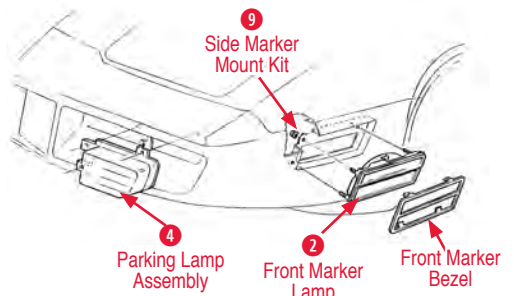

1 Fiberoptic Lens Grommet

560060 68-69 Fiberoptic Lens Grommet in Pk Light... $7.00

2 Front Marker Lamp

310076 68 Front Marker Lamp..... $37.00
310078 69 Front Marker Lamp..... $37.00
310079 70-72 LH Front Marker Lamp..... $63.00
310080 70-72 RH Front Marker Lamp..... $63.00
310081 73-79 LH Front Marker Lamp..... $67.00
310082 73-79 RH Front Marker Lamp..... $67.00
310083 80-82 Front Marker Lamp (pair)..... $106.00
310253 73-74 LH Front Marker Lamp (Metal Hsg) ... $65.00
310254 73-74 RH Front Marker Lamp (Metal Hsg)... $65.00

3 Marker Lamp Retainer

310077 68-69 Side Marker Lamp Retainer..... $10.00

Marker Light Socket

310115 68-82 Marker Light Socket (1/2 inch)..... $3.00
310160 70-87 Side Marker Light Socket (w/wires)..... $9.00

4 Parking Lamp Assembly

310051 68-69 Parking Lamp Assembly $85.00
310055 73-74 LH Parking Lamp Assembly $82.00
310056 73-74 RH Parking Lamp Assembly $82.00
310057 75-79 LH Parking Lamp Assembly $82.00
310058 75-79 RH Parking Lamp Assembly $82.00
310060 80-82 RH Parking Light Assembly..... $82.00
310059 80-82 LH Parking Light Assembly..... $82.00

5 Parking Lamp Lens

310246 68-72 Fiber Optic Parking Lamp Lens..... $9.00
310052 68-69 Parking Light Lens (Clear) pair..... $32.00
310053 70-71 Park Light Lens (clear) pair..... $45.00
310054 72 Parking Lamp Lens..... $45.00

6 Parking Lamp Lens Gasket

185116 68-69 Parking Lamp Lens Gasket (pair)..... $4.00
185117 70-72 Parking Lamp Lens Gaskets (pair)..... $5.50

7 Parking Lamp Screws

170609 68-69 Park Lamp Lens Screw Set..... $5.00
170489 70-72 Parking Lamp Lens Screws (6 pcs) ... $10.00

Lamp Socket

310138 80-82 Front Turn Signal Socket..... $40.00
490779 80-82 Parking Lamp Socket with Pigtail $21.00

8 Pigtail

490268 70-77 Park Light Pigtail w/Socket (pair)..... $52.00
490269 75-82 Park Light Pigtail with Socket $19.00

9 Side Marker Mount Kit

170557 70-72 Side Marker Mount Kit $2.00
170611 73-82 Side Marker Mount Kit (16 pcs)..... $4.00

10 Side Marker Nuts

170284 68-69 Side Marker Nuts & Washers..... $2.00