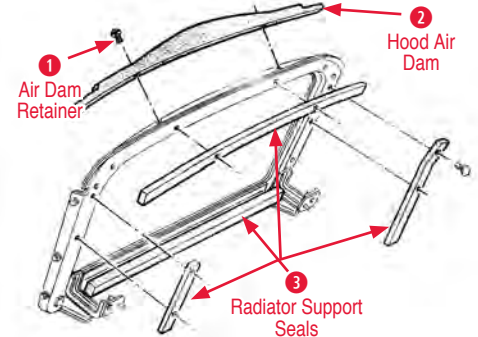

Radiator Seals

1 Air Dam Retainer

170813	68-79	Push Pin/Hood Ins & FS Retainer.....	$4.00

2 Air Dam Retainer

185192	68	Hood Air Dam Seal - 327.....	$26.00
185196	68	Hood Air Dam Seal - 427.....	$24.00
185204	69E	Hood Air Dam Seal - 350.....	$7.00
185220	69E	Hood Air Dam Seal - 427.....	$10.00
185205	69L-71	Air Dam Seal - 350/LT-1 (3 Pcs).....	$11.00
185221	69L	Hood Air Dam Seal - 427 (2 Pcs).....	$11.00
185222	70	Hood Air Dam Seal - 454.....	$11.00
185206	71	Hood Air Dam Seal - 350 (2 Pcs).....	$24.00
185223	71	Hood Air Dam Seal - 454 (2 Pcs).....	$24.00
185329	69-71	Hood Air Dam Seal 69 L-88 70-71 ZR1 LS6 ZR2.....	$27.00

185258	71L-72	Hood Air Dam Seal - LT-1 (2 Pcs).....	$24.00
185207	72	Hood Air Dam Seal - 350 (2 Pcs).....	$24.00
185224	72	Hood Air Dam Seal - 454 (2 Pcs).....	$24.00
185231	73	Hood Air Dam Seal 350/454 (2 Pcs)..	$24.00
185232	74-75	Hood Air Dam Seal 350/454 (2 Pcs)..	$24.00
185249	76-78	Hood Air Dam Seal 76-77 All & 78 L48 (3 Pcs).....	$17.00
185250	78-79	Air Dam Seal L-82 & 79 All (3 pcs)	$17.00

Lower Radiator Core Support Seals

185189	68-69	Lower Radiator Core Support Seals..	$10.00

3 Radiator Support Seal Kits

185193	68-68	Radiator Seal Kit - 327 (5 Pcs).....	$21.00
185197	68-68	Radiator Seal Kit - 427 (4 pcs).....	$21.00
185208	69E	Radiator Seal Kit - 350 (4 pcs).....	$21.00
185225	69E	Radiator Seal Kit - 427 (4 pcs).....	$21.00
185200	69L-71	Radiator Seal Kit (Copper Radiator)..	$54.00
185209	69L-72	Copper Rad. Seal Kit - 350 (4 pcs) ...	$21.00
185226	69L-72	Radiator Seal Kit - 427 (4 pcs).....	$21.00
185332	69L-72	Alum Rad. Seal Kit - 350 (4 pcs).....	$22.00
185233	73	Radiator Seal Kit - 350/454 (4 Pcs)....	$24.00
185234	74-75	Radiator Seal Kit - 350/454 no AC.....	$21.00
185235	74-75	Radiator Seal Kit - 350/454 w/ AC.....	$21.00
185244	76E	Rad. Seal Kit - L-48 no AC (5 Pcs)....	$21.00
185245	76E	Rad. Seal Kit - L-48 w/AC (5 Pcs).....	$21.00
185246	76L-78	Rad. Seal Kit L-48/L-82 w/o AC.....	$19.00
185247	76L-78	Rad. Seal Kit L-48/L-82 w/AC.....	$19.00
185240	76-78	Radiator & Fan Shroud Seal Kit.....	$35.00
185261	79	Radiator & Fan Shroud Seal Kit.....	$35.00

185269	80-81	Radiator Support Seal Kit (5 Pcs).....	$21.00
185270	82	Radiator Support Seal Kit (4 Pcs).....	$20.00
185266	79-81	Rad. Seal Kit L-82/HD w/AC (4 Pcs)..	$19.00
185267	79-82	Rad. Seal Kit L-48 no HD no AC.....	$19.00

Radiator Support & Fan Shroud Seal Kits