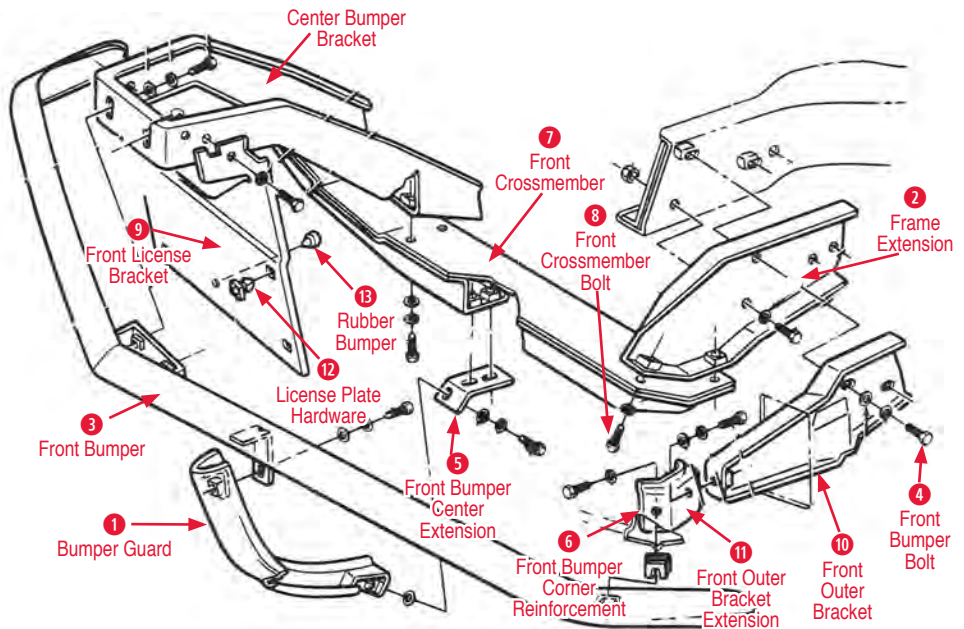

1968-72 Front Bumper

Frame	Bolt Set	170233 68-72 Front Outer Bumper & Lower Guard Bracket Bolt Set (18 pcs)..... $15.00
Suspension	1 Bumper Guard	600164 68-69 RH Front Bumper Guard..... $139.00 600165 68-69 LH Front Bumper Guard..... $139.00 600096 70-72 RH Front Bumper Guard..... $139.00 600097 70-72 LH Front Bumper Guard..... $139.00
Brakes	2 Frame Extension	600279 68 LH Frame Extension ..... $130.00 600280 68 RH Frame Extension ..... $130.00 600281 69-72 LH Frame Extension ..... $130.00 600282 69-72 RH Frame Extension..... $130.00
Steering	3 Front Bumper	600089 68-72 Front Bumper ..... $350.00 600087 68-72 Front Bumper $525.00
Engine	4 Front Bumper Bolt	170231 68-72 Front Bumper Bolt Kit Replacement... $20.00 600076 68-72 Frt Bumper Bolt Kit (A) Headmark..... $21.00
Fuel System	5 Front Bumper Center Extension	600182 68-72 LH Front Bumper Center Extension... $18.00 600183 68-72 RH Front Bumper Center Extension .. $18.00
Cooling Sys	6 Front Bumper Corner Reinforcement	600130 68-72 RH Front Bumper Corner Reinf..... $12.00 600131 68-72 LH Front Bumper Corner Reinf $12.00
Transmission	7 Front Crossmember	400115 69-72 Front Crossmember (Removable).... $165.00
Electrical	8 Front Crossmember Bolt Kit	170235 68-72 Front Crossmember Bolt Kit A (All Small Block) $20.00
Heat/AC	9 Front License Bracket	600121 68-72 Front License Bracket..... $28.00

10 Front Outer Bracket	600113 68-72 LH Front Outer Bumper Bracket..... $70.00 600112 68-72 RH Front Outer Bumper Bracket..... $70.00	12 License Plate Hardware 2 screws and 2 nuts. 1 kit per plate 600214 53-05 Universal License Plate Hardware ..... $5.00 170223 66-73 Front License Plate Mount Kit..... $4.00
11 Front Outer Bracket Extension	600114 68-69 RH Front Outer Bracket Extension $18.00 600115 68-69 LH Outer Bracket Extension ..... $18.00 600117 70-72 Front Outer Bracket Extension $7.00	13 Rubber Bumper 600062 62-79 Front License Rubber Bumper $3.00
Front License Bracket Bolt	170930 68-72 License Bracket Bolt Kit (6 pcs)..... $4.00	Shim 600100 68-72 Front Bumper Shim (1/16 in)..... $0.50