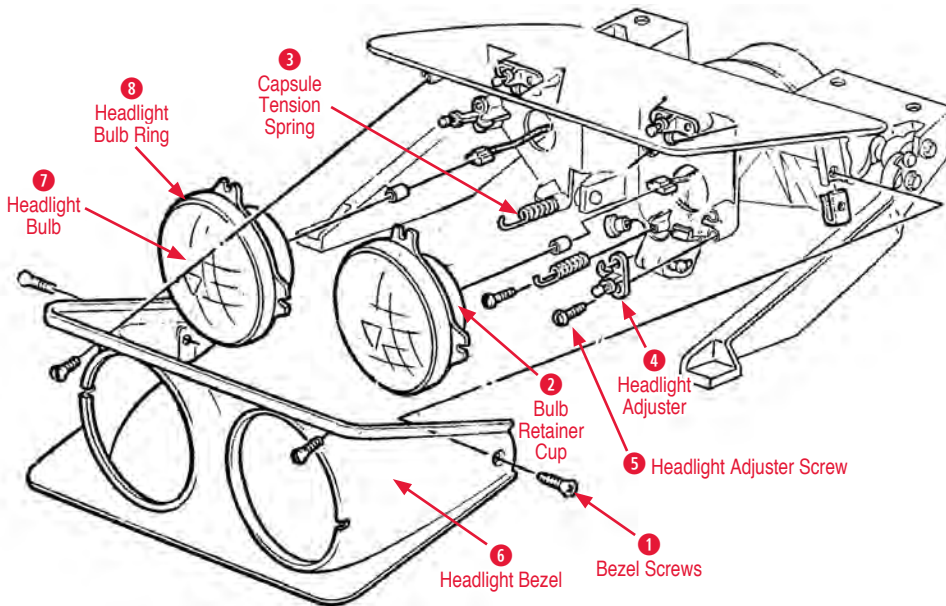

1968-1982 Headlight & Bezel

1 Bezel Screws

170365 68-82 Headlight Bezel Screws (8 pcs)..... $5.00

2 Bulb Retainer Cup

240025 58-82 Headlight Bulb Cup D Inner LH $15.00

240027 58-82 Headlight Bulb Cup A Outer LH $20.00

240026 58-82 Headlight Bulb Cup B Inner RH..... $20.00

240028 58-82 Headlight Bulb Cup C Outer RH $15.00

3 Capsule Tension Spring

240035 63-82 Headlight Capsule Tension Spring..... $1.00

4 Headlight Adjuster

240015 53-82 Headlight Adjuster Assy w/Screw..... $3.00

5 Headlight Adjuster Screw

240020 53-82 Headlight Adjusting Screw..... $1.25

6 Headlight Bezel

240047 68-82 LH Headlight Bezel (fiberglass) $60.00

240048 68-82 RH Headlight Bezel (fiberglass) $60.00

7 Headlight Bulb

240198 68-71 Headlight Bulb Set..... $154.00

8 Headlight Bulb Ring

240024 58-82 Headlight Bulb Ring $13.00

Headlight Bulb Ring Screws

170098 63-82 Bulb Retaining Ring Screws (6 pcs)..... $3.00

Stop Adjusting Bolt

240049 68-79 Headlight Stop Adjusting Bolt (pair)..... $5.00

Headlight Adjuster Assembly Kit

240226 58-82 Headlight Adjuster Assembly Kit .. $21.00