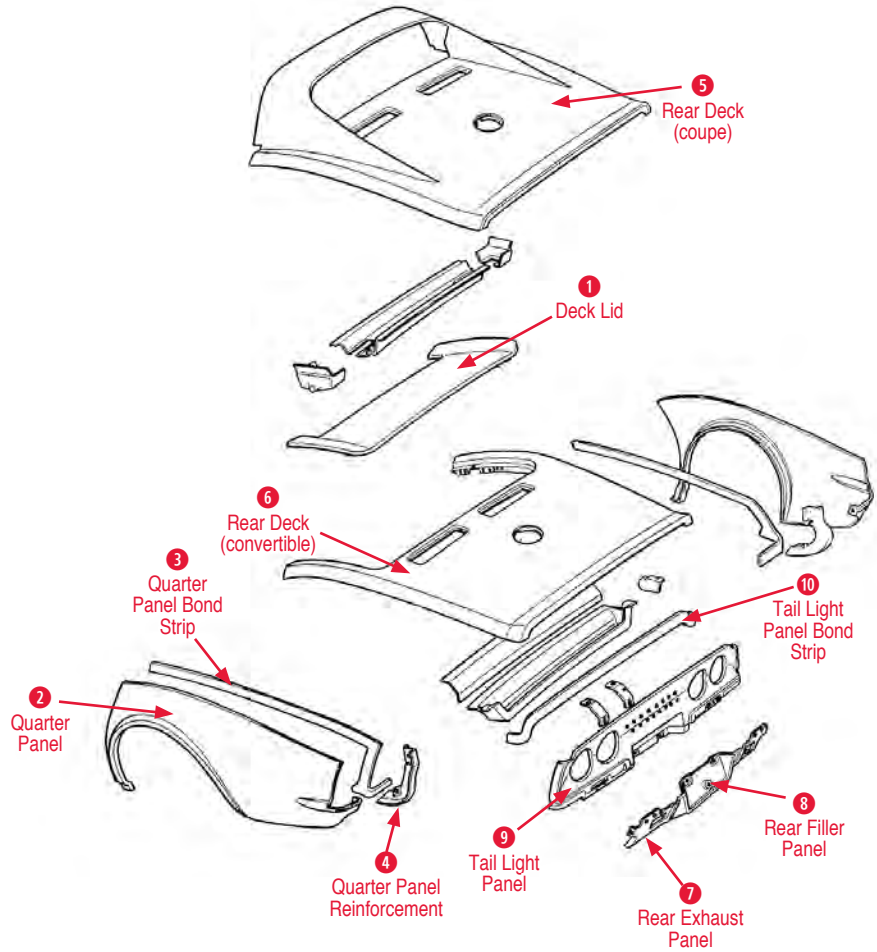

8 Rear Filler Panel

450261 68 Rear Filler Panel..... $291.00
600247 68 Rear Filler Panel (std exhaust) (PM) $305.00
450264 68 Rear Filler Panel (for side exhaust)..... $207.00
600297 68-69 Rear Filler Panel (for side exhaust) Hand Laid..... $190.00
600245 68-73 Rear Filler Panel (for side exhaust) Press Molded..... $305.00
450262 69 Rear Filler Panel..... $202.00
450263 70-73 Rear Filler Panel..... $179.00

Rear Panel Mount

170251 68-73 Exh Panel Mnt Kit no Side exhaust.... $11.00
170618 68-73 Exhaust Panel Nut Plates w/Rivets.... $12.00

Rear Panel Mount Kit

170166 63-73 Rear Valance Panel Rivets (50 pcs).... $7.00
170539 63-72 Rear Valance Side Bolt & Nut Kit (4 pc) $3.00
170720 63-72 Rear Valance Bolt Set ELH (8 Pcs).... $10.00

Spoilers & Air Dams

450285 68-72 Front Spoiler - Round Design..... $190.00
450277 73-79 Center Spoiler - Pace Car..... $100.00
450286 73-79 Custom Front Spoiler..... $157.00
450357 73-79 LH Urethane Front Spoiler Pace Car Design..... $100.00
450358 73-79 RH Urethane Front Spoiler Pace Car Design..... $100.00
450278 73-79 Front Air Dam / Spoiler..... $40.00
450279 73-79 Urethane Front Spoiler Set (3Pcs) Pace Car Design..... $250.00
450010 74-77 Indy Pace Car Rear Spoiler..... $319.00
450288 78-79 Indy Pace Car Rear Wing..... $319.00
450280 80-82 RH Front Air Dam..... $42.00
450281 80-82 LH Front Air Dam..... $42.00

1968-1973 Rear Body