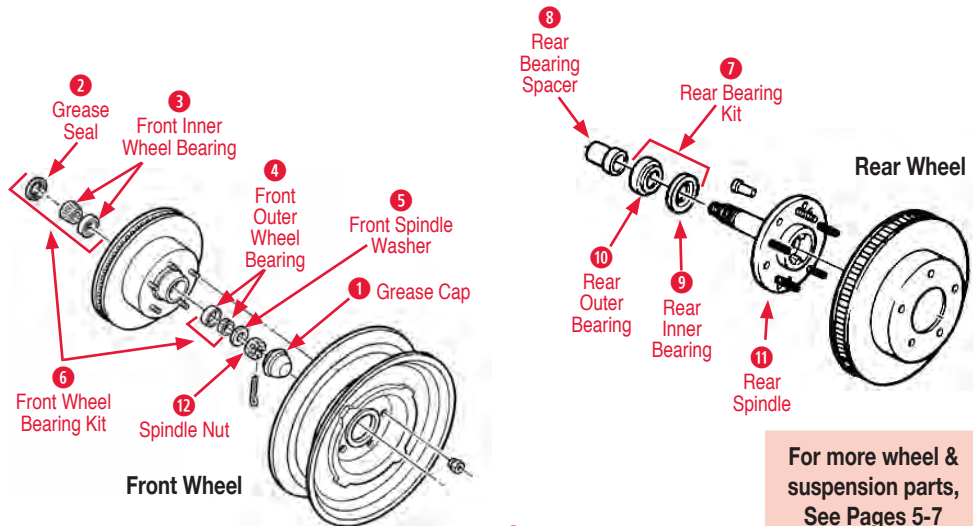

Wheel Bearings

- **1 Grease Cap**
- 440106 63-68 Front Wheel Grease Cap w/o Dimple $15.00
- 470065 63-68 Front Wheel Grease Cap w/Dimple ... $11.00
- **2 Grease Seal**
- 185078 63-68 Front Wheel Grease Seal $8.00
- 185079 69-82 Front Wheel Grease Seal $10.00
- 470012 56-82 Front Wheel Grease Cap (pair) $28.00
- 470031 69-82 Frnt Wheel Grease Cap (correct, pr).. $16.00
- **3 Front Inner Wheel Bearing**
- 440101 63-68 Front Inner Wheel Bearing..... $12.00
- **4 Front Outer Wheel Bearing**
- 440102 63-68 Front Outer Wheel Bearing.....$12.00
- 440104 69-82 Front Outer Wheel Bearing..... $12.00
- **5 Front Spindle Washer**
- 170705 63-68 Front Spindle Washer $2.00
- 170183 69-82 Front Spindle Washer $5.00
- **6 Front Wheel Bearing Kit**
- (includes Inner & Outer Bearings & Seals - 2 required)
- 440099 63-68 Front Wheel Bearing Kit..... $30.00
- 440100 69-82 Front Wheel Bearing Kit..... $25.00
- **7 Rear Bearing Kit**
- (includes Inner & Outer Bearings & Seals)
- 440133 63-82 Rear Wheel Bearing Kit $39.00