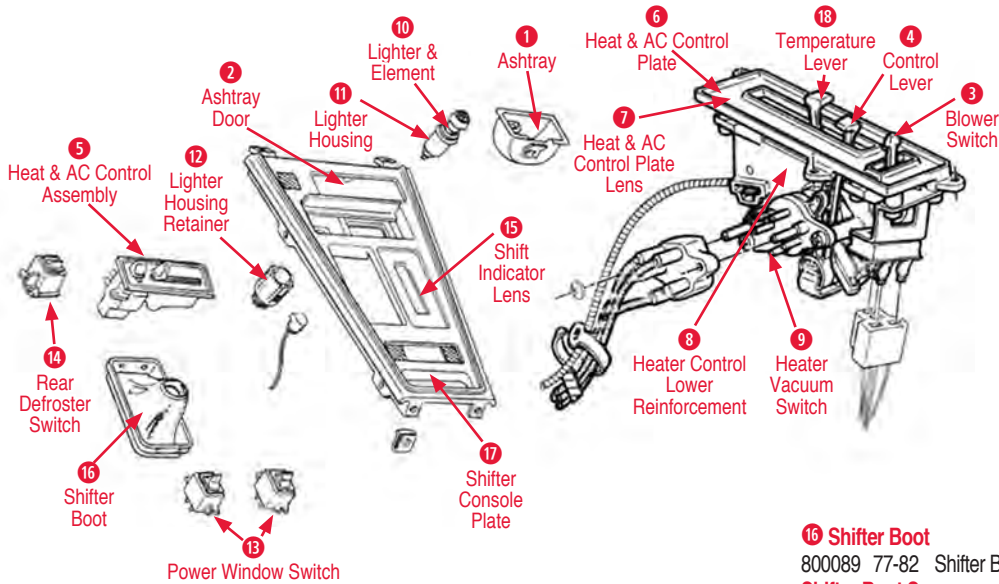

1977-1982 Console