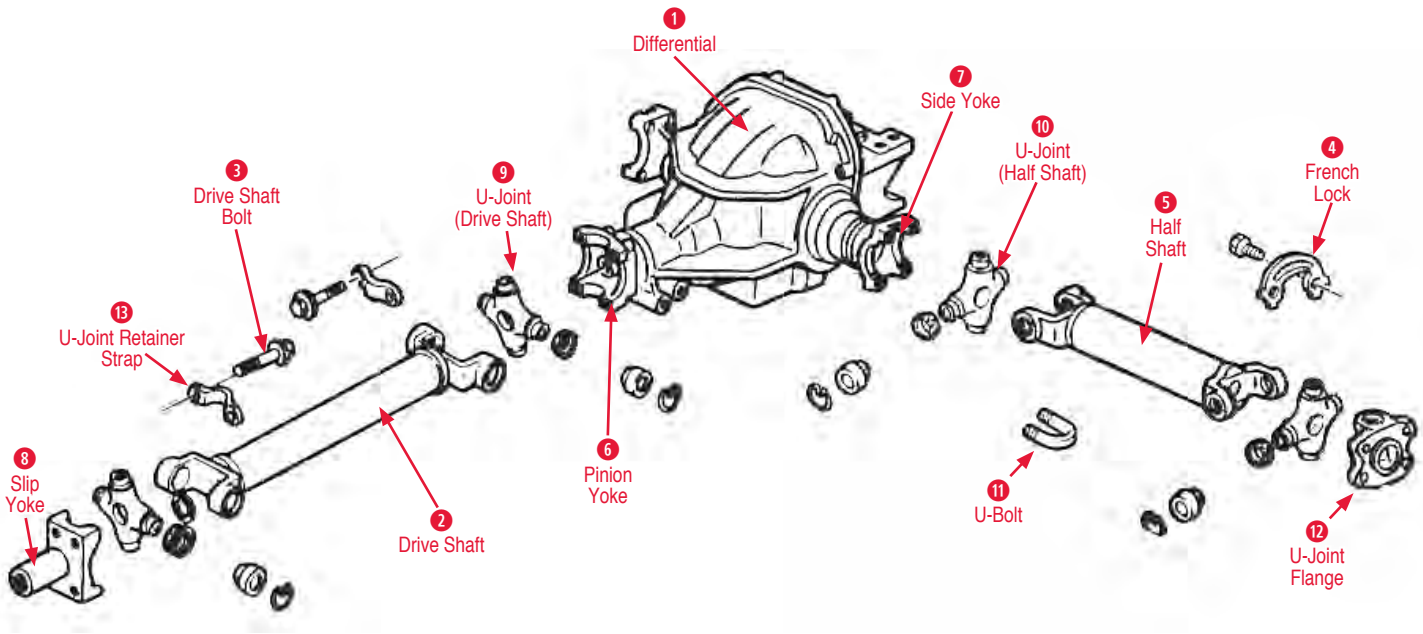

Driveshaft & Halfshaft