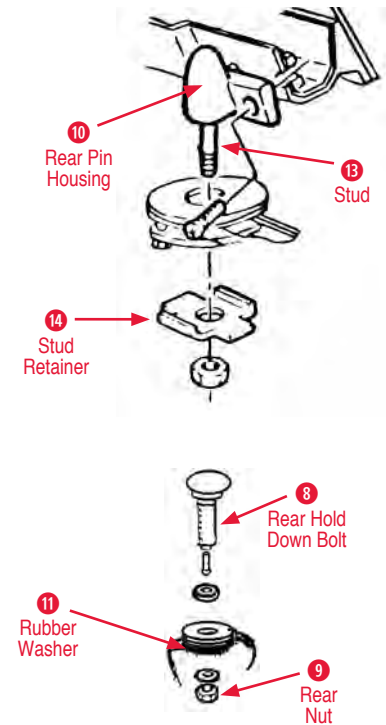

Deck Lid Protectors			
360097-B	68-75	Soft Top Deck Lid Protector (Black)	$25.00
360097-C	68-75	Soft Top Deck Lid Protector (Clear)	$25.00
360098-B	68-75	Hard Top Deck Lid Protector (Black)	$25.00
360098-C	68-75	Hard Top Deck Lid Protector (Clear)	$25.00

Frame
Suspension
Brakes
Steering
Engine
Fuel System
Cooling Sys
Transmission
Electrical
Heat/A/C
Exhaust
Body
Interior
Misc.
Index
Order Form