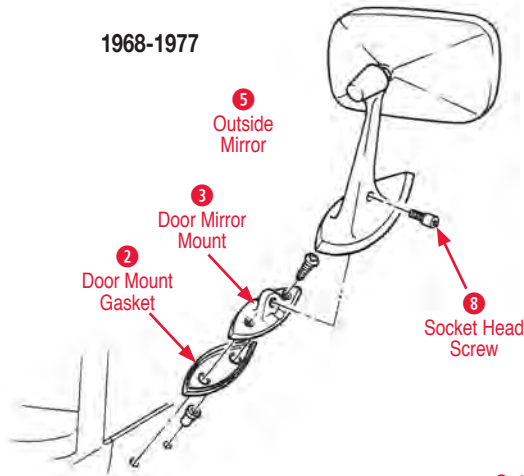

Outside Mirror

- **1 Bezel Screw**
  170436 78-82 Remote Mirror Bezel Screws (4 pcs) ... $3.50
- **2 Door Mirror Gasket**
  185049 68-82 Door Mirror Gasket (fits LH & RH)..... $2.00
  185050 77-82 Sport Mirror Door Mount Gasket $9.00
- **3 Door Mirror Mount**
  320033 68-77 LH Door Mirror Mount $10.00
  320032 68-77 RH Door Mirror Mount..... $10.00
- **Door Mirror Mount Kit**
  320041 68-77 LH Door Mirror Mount Kit $10.00
  320036 68-77 RH Door Mirror Mount Kit $14.00
- **4 Mirror Glass**
  320068 75-79 Outside Mirror Glass - Standard..... $12.00
- **5 Outside Mirror**
  320023 68-74 LH Outside Mirror (Small Head) $60.00
  320024 68-74 RH Outside Mirror (Small Head) $60.00
  320031 75-77 LH Outside Mirror (Large Head) $64.00
  320030 75-77 RH Outside Mirror (Large Head) $64.00

- **Outside Mirror Glass**
  320066 77-82 LH Sport Mirror Glass $12.00
  320067 77-82 RH Sport Mirror Glass..... $15.00
- **6 Remote Control Mirror**
  320039 77-82 LH Sport Door Mirror Remote Control $150.00
- **7 Remote Control Mirror Bezel**
  320043 77-82 Sport Door Mirror Bezel on Door $30.00
- **Remote Control Mirror Retainer**
  320052 77-82 Remote Control Mirror Retainer $8.00
- **8 Socket Head Screw**
  170334 53-79 Outside Mirror Socket Head Screw $3.00

- **Well Nut**
  900142 68-82 Mirror Well Nut..... $1.00