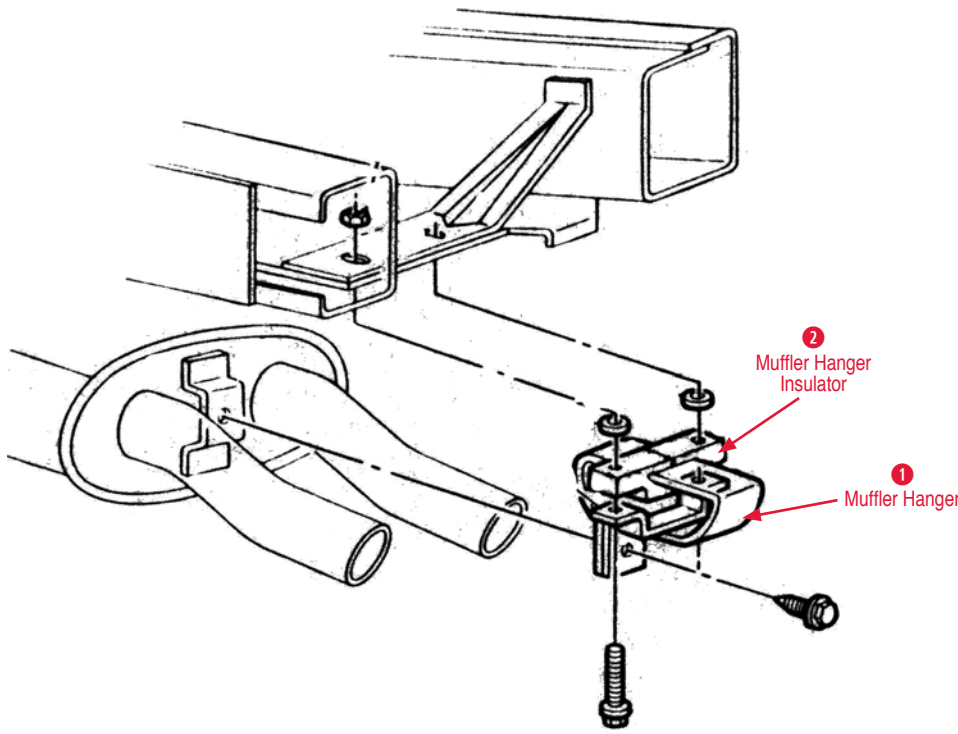

Muffler Hangers

1 Muffler Hanger

- 150291 84-96 Exhaust Hanger Kit.....\$37.00
- 150292 89-96 Muffler Hanger.....\$11.00

2 Muffler Hanger Insulator

- 150290 84-96 Muffler Hanger Insulator with Bracket & Hardware\$21.00