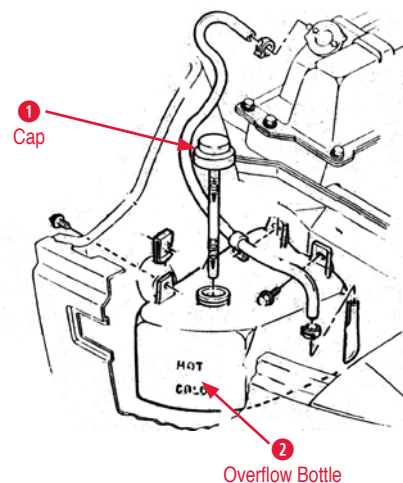

- **Bracket**
- 910372 90-96 Coolant Tank Polished SS Bracket$32.00
- **1 Cap**
- 145254 84-96 Coolant Reservoir Cap.....$6.00
- **2 Overflow Bottle**