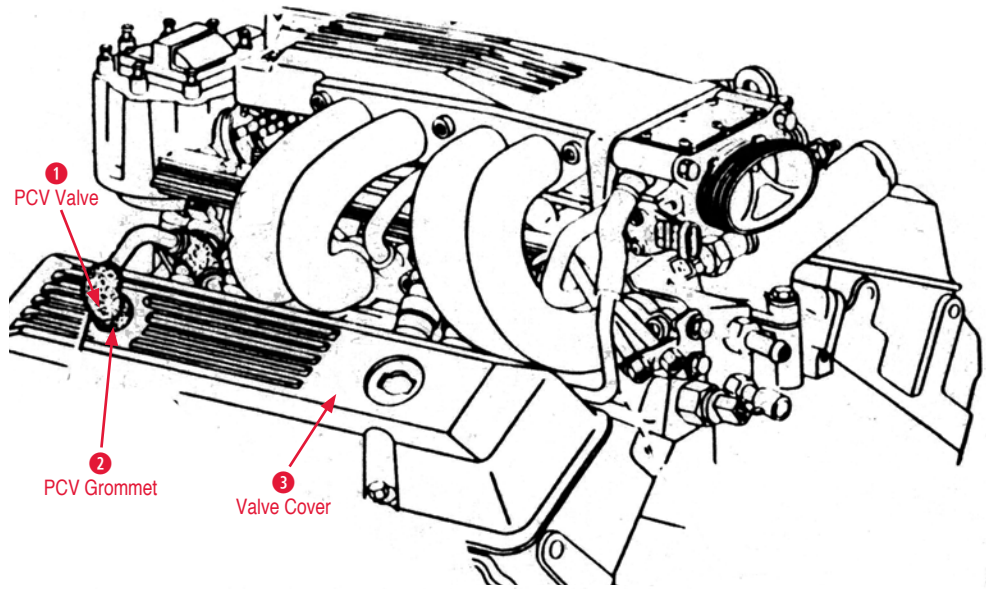

Valve Cover

- **1 PCV Valve**
  140327 74-88 PCV Valve (L48).....$6.00
- **2 PCV Grommet**
  560008 69-84 PCV Alum Valve Cover Grommet....$3.00
  560007 75-88 LH PCV Grommet
  (with Aluminum Valve Covers).....$3.00
- **3 Valve Cover**
  140432 68-86 Chrome Valve Cover (Small Block) -
  (pair) with Grommets.....$40.00
  140384 84-86 Aluminum Valve Cover (pair).....$260.00
  140388 86-96 RH Aluminum Valve Cover -
  No Logo $128.00
  140380 86-91 Valve Cover with C4 Logo (pair)..$375.00
- **Valve Cover Bolt**
  170534 86-87 Valve Cover Bolt.....$1.25
- **Valve Cover Emblem**
  165159 85-90 Valve Cover Emblem.....$40.00
- **Valve Cover Gasket**
  185013 56-85 Cork Valve Cover Gasket (pair).....$10.00
  Vent Tube Grommet
  560011 85-87 Crank Case Vent Tube Grommet
  (in valve cover) $6.00

AIR Check Valve

- **1 AIR Check Valve**
  140361 66-03 AIR Check Valve $26.00
  140370 88-91 AIR Check Valve
  (Smog Pump Valve) $26.00

AIR Pump

- 140454 96-99 AIR Pump $331.00

Air Injection Control Valve Hose

- 110168 84 Air Injection Control Valve Hose $30.00