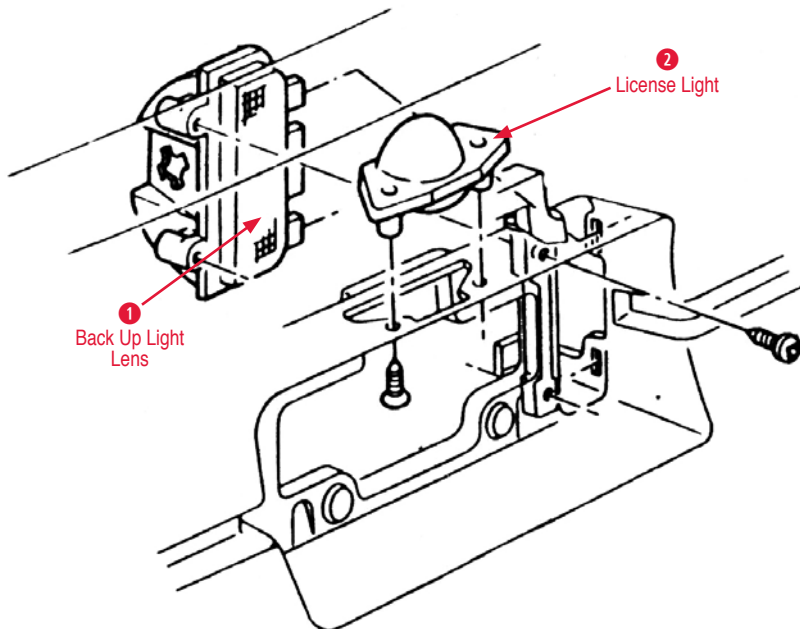

2 License Light

310075 75-12 License Light Assembly\$30.00

Under Hood Light

1 Under Hood Light Lens

310208 84-96 Underhood Light Lens (glass).....\$20.00

Under Hood Light Switch

370190 77-96 Under Hood Light Switch (Replacement).....\$10.00