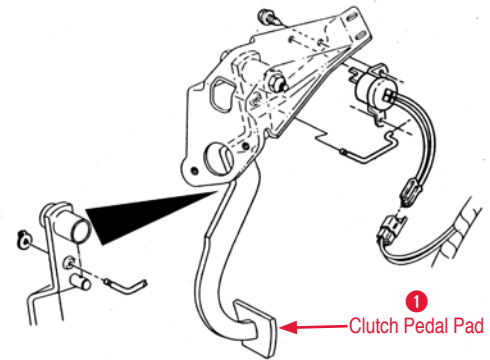

Shifter

1 Clutch Pedal Pad

190008 90-96 Clutch Pedal Pad.....$7.00

Neutral Safety Relay

370241 94-96 Neutral Safety Relay
Automatic Transmission.....$96.00

Neutral Safety Switch

370128 84-96 Neutral Safety & BackUp Light
Switch - Automatic Transmission...$75.00

Overdrive Switch

370246 85 Overdrive Switch In Shifter Knob...$80.00

2 Push Button

340300 84-96 Auto Trans Shifter Push Button.....$12.00

340205 90-96 Shifter Push Button.....$15.00

3 Shifter Knob (Automatic)

340001 85-96 Leather Automatic Transmission
Shifter Knob.....$40.00

340088 85-96 Woodgrain Shifter Knob
(Automatic Transmission).....$35.00

3 Shifter Knob (Manual)

340269 89-96 Shifter Knob - 6 speed.....$55.00

4 Shifter Knob Retainer

340283 84-96 Automatic Transmission Shift Knob
Button Retainer.....$5.00

370147 86-88 Overdrive Switch In Shifter Knob . $150.00

Pedal Shaft Retainer

340095 55-04 Clutch/Brake Pedal Shaft Retainer $15.00

Shifter Knob Key Lock Wedge

340214 84-96 Shifter Knob Key Lock Wedge.....$11.00

Gaskets

Body Gaskets

Mirror

185335 84-96 RH Door Mirror Gasket.....$30.00

185338 84-96 LH Door Mirror Gasket.....$47.00

Tail Light Lens

185363 90-96 Tail Light Lens Gasket.....$9.00

Engine Gaskets

Air Cleaner

185324 82-84 Air Cleaner Seal.....$10.00

Intake

185369 90-95 Intake Gasket.....$19.00

Plenum

185095 85-90 Upper Intake Manifold Gasket
(Plenum Gasket).....$19.00

185096 85-90 Lower Plenum Gasket Set.....$20.00

Radiator Deflector

185355 87-91 Upper Radiator Deflector Seal.....$10.00

Throttle Body

185326 85-96 Throttle Body Gasket.....$32.00

185354 85-93 C4 Throttle Body Gasket Kit.....$39.00

185372 82-84 Throttle Body Rebuild Kit
(Front & Rear).....$110.00

Timing Chain Cover

185037 75-91 Timing Chain Cover Gasket Set -
Small Block.....$16.00

Transmission Dipstick

185012 78-96 Transmission Dipstick Tube Gasket -
Automatic Transmission.....$3.00

Valve Cover

185013 56-85 Valve Cover Gasket - pair (Cork)
Small Block.....$10.00

Water Pump

185030 55-87 Water Pump Gasket - Small Block ..$3.00

Suspension Gaskets

A-Arm

185210 84-87 A-Arm Dust Cover - pair.....$25.00

185211 88-96 A-Arm Dust Cover - pair.....$25.00

Rear End

185327 80-96 Rear End Cover Gasket.....$7.00

185353 84-87 Rear End Pinion Seal.....$19.00