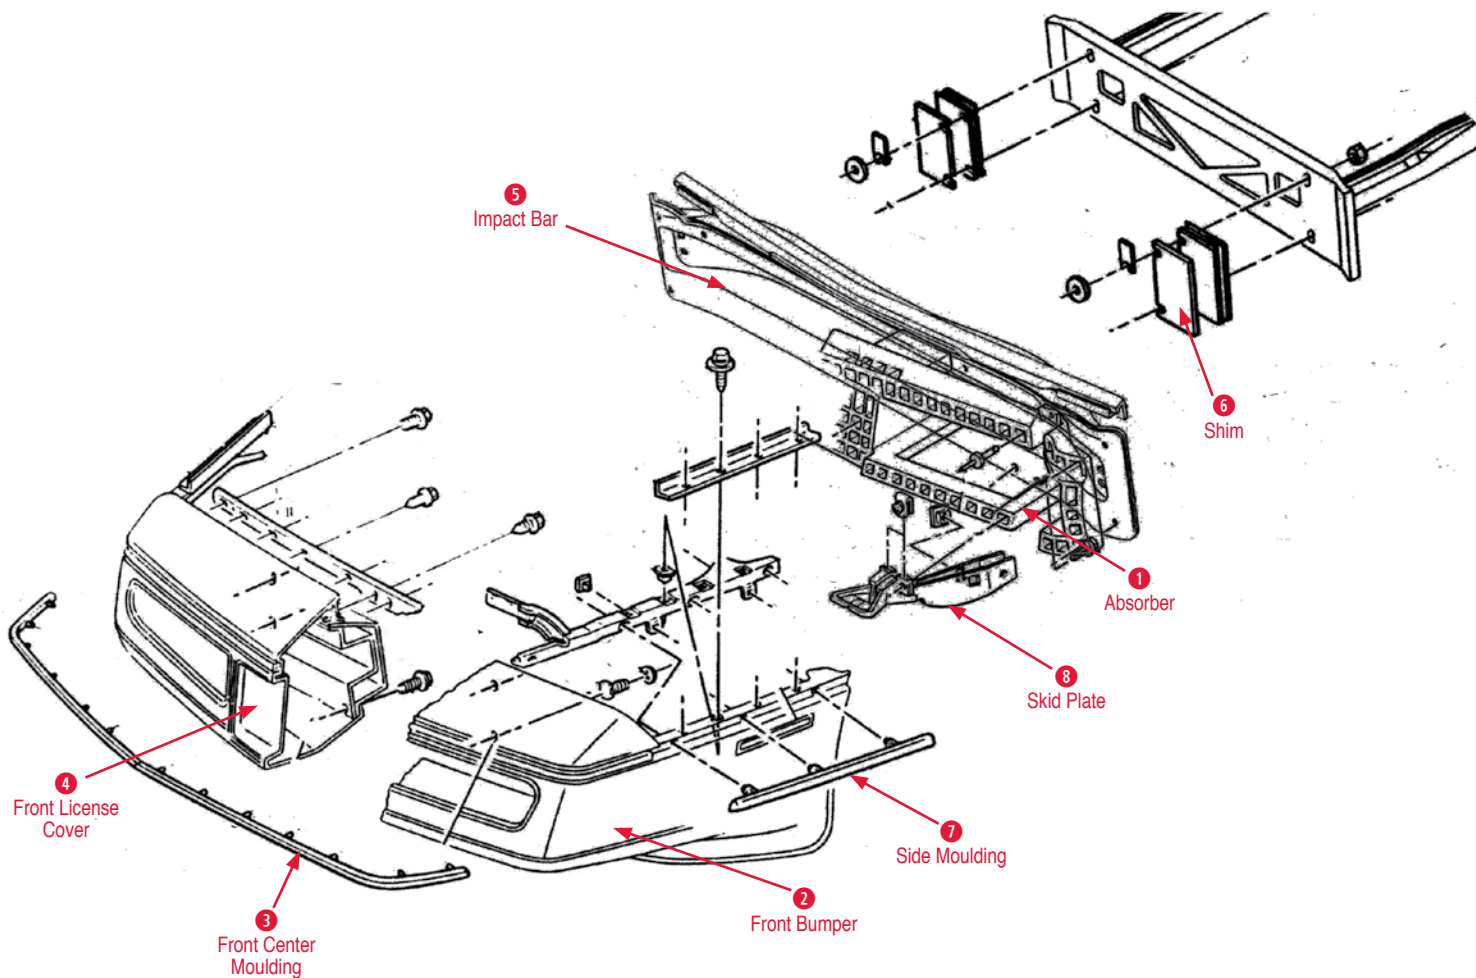

Front Bumper

- **1 Absorber**
- 600331 91-96 Front Bumper Absorber.....$290.00
- **Cover Bracket**
- 600189 84-88 Front Bumper Cover Bracket $5.00
- **2 Front Bumper**
- 600163 84-90 Front Bumper (Tru-Flex).....$500.00
- 600327 84-90 Front Bumper (Urethane).....$600.00
- 600166 91-96 Front Bumper Facia (Urethane)...$640.00
- 600239 91-96 Front Bumper (Tru Flex).....$450.00

- **3 Front Center Moulding**
- 600295 84-90 Center Front Bumper Moulding....$110.00
- **4 Front License Cover**
- 600277 84-90 Front License Cover $200.00
- 600274 91-96 Front License Cover $90.00

- **5 Impact Bar**
- 600328 84-90 Front Bumper Impact Bar.....$325.00
- 600329 91-96 Front Bumper Impact Bar.....$325.00

License Plate Hardware

- 600214 53-12 License Plate Hardware Kit (Universal).....$5.00

Moulding Nuts

- 170843 84-90 C4 Moulding Nut Kit (53 Pcs).....$15.00

Reinforcement

- 600318 91-96 Front Bumper Reinforcement.....$82.00
- 600267 84-93 LH Front Rear Fender Reinforcement $50.00

Retainer Clips

- 600204 53-13 Bumper Retainer Clip Set Universal (4 Pcs).....$6.00

6 Shim

- 600190 84-96 Front Bumper Bar Shim 1/8 inch.....$5.00
- 600191 84-96 Front Bumper Bar Shim 1/16 inch....$5.00

7 Side Moulding

- 600241 84-90 LH Front Bumper Side Moulding....$60.00
- 600244 84-90 RH Front Bumper Side Moulding...$60.00

Front Spoilers

Spoiler Sets

- 450318 84-90 Front Spoiler Set (3 Pcs) $54.00
- 450405 84-90 Front Spoiler Set (3 Pcs) with Brake Ducts.....$156.00
- 450406 91-96 Front Spoiler Set (3 Pcs) with Brake Ducts.....$156.00
- 450319 91-96 Front Spoiler Set (3 Pcs) $54.00

RH or LH Deflectors

- 450294 84-90 LH Front Short Deflector.....$45.00
- 450295 84-90 RH Front Short Deflector.....$45.00
- 450297 85-90 LH Front Deflector Z-51 .....$28.00
- 450298 85-90 RH Front Deflector Z-51 .....$28.00
- 450306 91-96 Front RH Air Deflector $36.00

Center Deflector

- 450289 84-90 Front Center Short Deflector $45.00
- 450296 85-90 Front Center Long Deflector Z-51 .....$35.00
- 450307 91-96 Front Center Air Deflector $36.00

Air Deflector Retainer

- 450308 84-89 Lower Air Deflector Retainer RH$42.00

Spoiler Hardware Kit

- 170992 84-90 Front Spoiler Attaching Kit.....$13.00
- 170993 91-96 Front Spoiler Attaching Hardware Kit $21.00