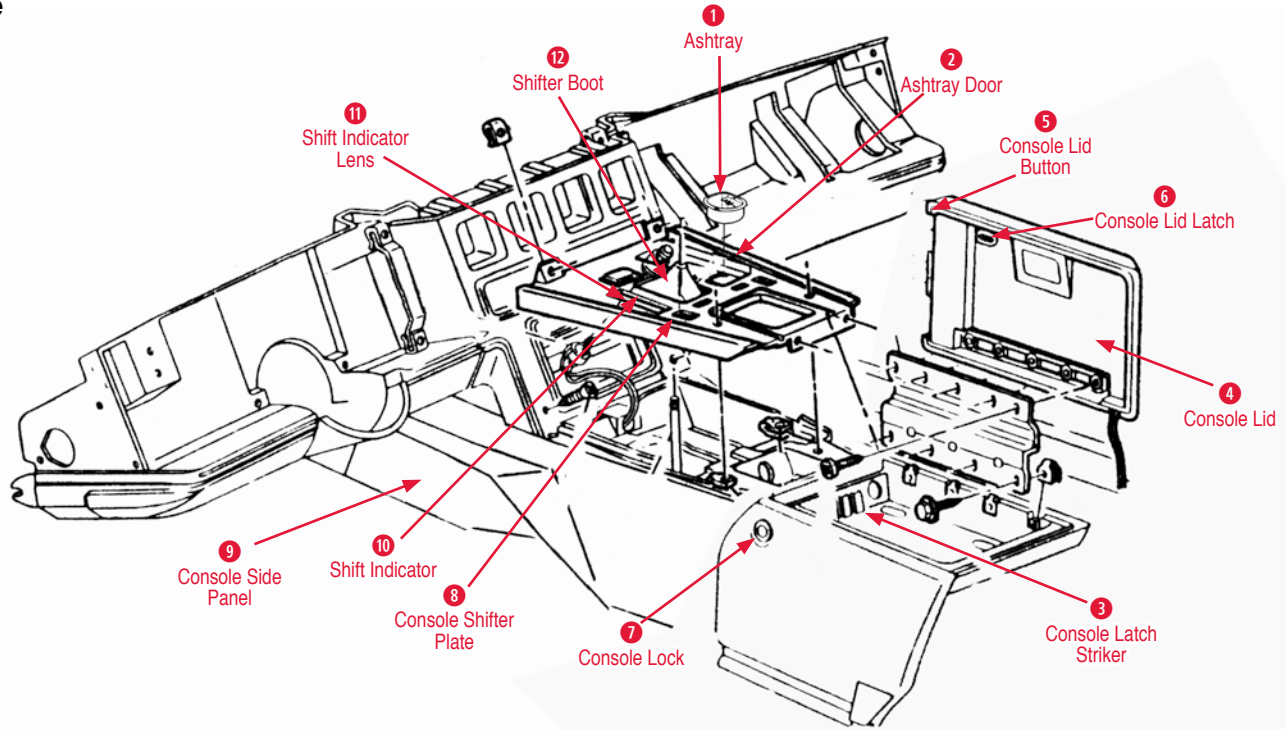

**We cannot
guarantee color match for
Front and Rear
Carpet sets
that are
ordered separately.**

Console

1 Ashtray	800108 84-89 Ashtray.....	\$13.00
	800119 84-96 Ashtray / Cup Holder Insert (Rubber Liner).....	\$10.00
2 Ashtray Door	800003 84-89 Console Ashtray Door (Paint to Match).....	\$58.00
Ashtray Door Spring	800157 90-96 Ashtray Door Spring.....	\$5.00
3 Console Latch Striker	800193 84-89 Console Lid Door Striker.....	\$12.00
4 Console Lid	800038-03 84-89 Console Door Lid (Black).....	\$150.00
	800038-81 84-89 Console Door Lid (Saddle).....	\$150.00
	800038-83 84-89 Console Door Lid (Graphite).....	\$150.00
	800038-84 84-89 Console Door Lid (Gray).....	\$150.00
	800038-86 86-89 Console Door Lid (Red).....	\$150.00
	800002 90-96 Center Console Lid.....	\$200.00
5 Console Lid Button	800155 84-90 Console Lid Button & Spring Kit.....	\$9.00
6 Console Lid Latch	800018 84-96 Console Door Latch.....	\$4.00
Console Lid Spring	800152 84-96 Console Lid Spring.....	\$5.00
7 Console Lock	375054 84-89 Center Console Lock with Keys.....	\$30.00
8 Console Shifter Plate	800164 84-89 Shifter Console Plate - Automatic Transmission with Power Seat.....	\$100.00
	800165 84-89 Shifter Console Plate - Automatic Transmission without Power Seat.....	\$106.00
	800168 90-91 Console Shifter Plate - 6 Speed (Reproduction).....	\$130.00
	800169 90-91 Console Shifter Plate - Automatic Transmission (Reproduction).....	\$130.00
	800170 92-93 Console Shifter Plate - 6 Speed (Reproduction).....	\$130.00