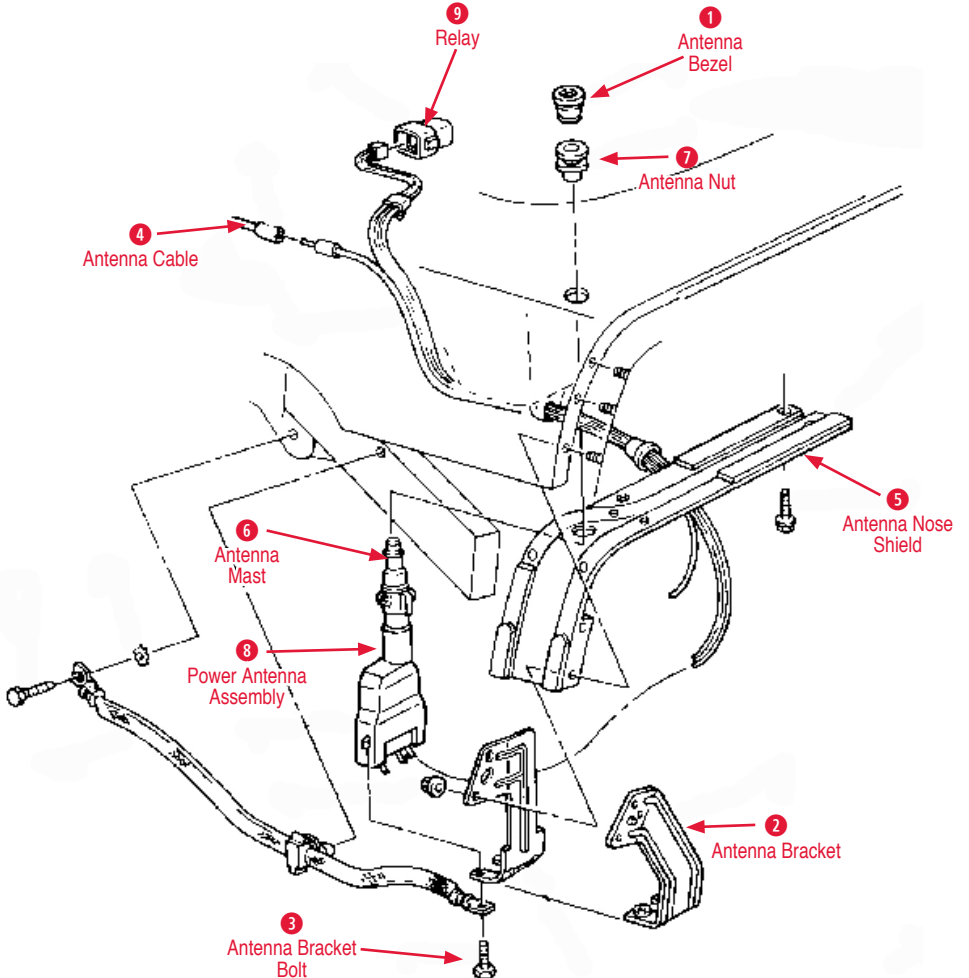

1988-1996 Power Antenna

- **1 Antenna Bezel**

- 200202 88-96 Power Antenna Bezel (Rubber) $11.00

- **2 Antenna Bracket**

- 200075 90-95 Antenna Bracket (ZR-1) $12.00

- **3 Antenna Bracket Bolt**

- 330304 88-04 Radio Antenna Bracket Bolt.....$13.00

- **4 Antenna Cable**

- 200074 93-96 Antenna Cable.....$40.00

- **5 Antenna Nose Shield**

- 200077 88-96 Power Antenna Noise Shield $42.00

- 200076 90-95 Power Antenna Noise Shield ZR-1 $23.00

- **6 Antenna Mast**

- 200069 93-96 Power Antenna Mast (Replacement).....$93.00

- **7 Antenna Nut**

- 200073 90-92 Antenna Nut.....$25.00

- **8 Power Antenna Assembly**

- 200061 88-89 Power Antenna.....$240.00

- 200004 93-96 Power Antenna Assembly.....$200.00

- **9 Relay**

- 370095 84-96 Power Antenna Relay.....$18.00