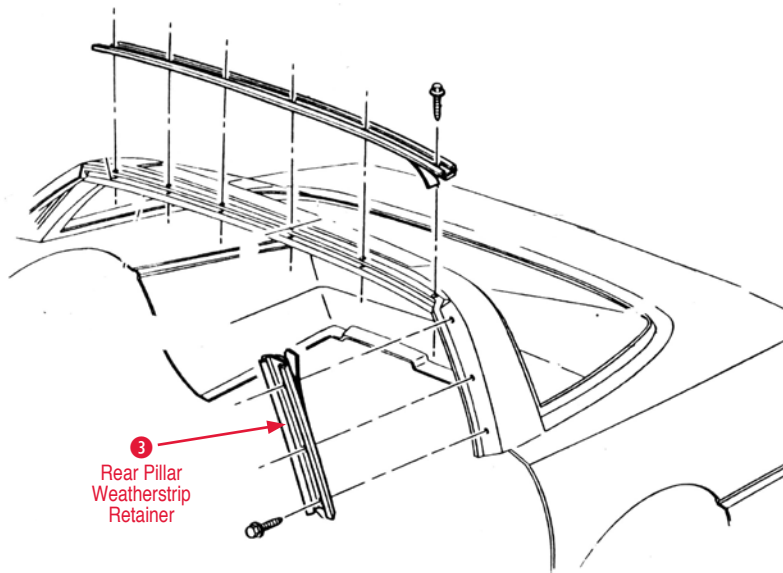

Coupe Weatherstrips

- **1 Rear Hatch Weatherstrip**
  460199 84-96 Rear Hatch Weatherstrip.....$115.00
- **2 Rear Pillar & Roof Weatherstrip**
  460178 84-96 Rear Pillar & Roof Weatherstrip...$150.00
  460194 84-96 Rear Pillar & Roof Weatherstrip...$160.00
  460284 84-96 Rear Pillar & Roof Weatherstrip (Latex).....$170.00
- **3 Rear Pillar Weatherstrip Retainer**
  460253 84-89 LH Rear Pillar Weatherstrip Retainer $33.00
- **4 Windshield Header Pillar & Roof Weatherstrip**
  460285 84-96 Windshield Header Pillar & Roof Weatherstrip (Latex).....$170.00
  460172 84-96 Windshield Header Pillar & Roof Weatherstrip (Coupe & Convertible).....$170.00
  460193 84-96 Windshield Header Pillar & Roof Weatherstrip (Coupe & Convertible).....$160.00