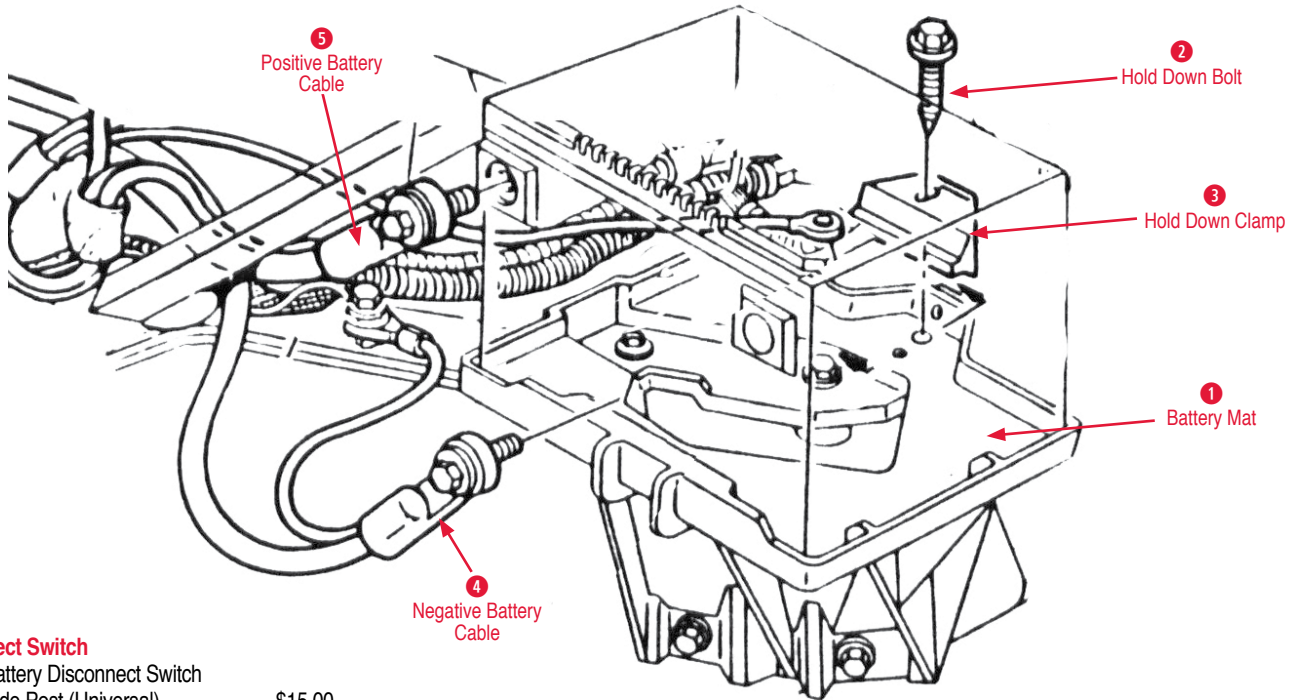

Battery

Battery Disconnect Switch

300039 69-13 Battery Disconnect Switch Side Post (Universal).....$15.00

Battery Insulator

300043 84-04 Battery Insulator 92-96 Correct, Fits 84-04 .....$24.00
300044 84-04 Foam Rubber Battery Insulator.....$24.00

Battery Cover

910373 84-96 Polished SS Battery Top Cover.....$42.00

1 Battery Mat

300104 53-12 Battery Mat - Neutralizes Acid.....$12.00
300103 53-13 Battery Tray Protector (Cut To Size) $8.00

2 Hold Down Bolt

300056 84-96 Battery Hold Down Bolt $6.00

3 Hold Down Clamp

300041 84-11 Battery Hold Down Clamp.....$8.00

4 Negative Battery Cable

300064 84-96 Negative Battery Cable $39.00

5 Positive Battery Cable

300065 84-85 Positive Battery Cable $45.00
300042 86-91 Positive Battery Cable $67.00
300079 92 Positive Battery Cable $50.00
300085 93-96 Positive Battery Cable ZR1 .....$44.00
300084 93-96 Positive Battery Cable except ZR1 $85.00

Battery Storage Charger

445002 53-13 Battery Storage Charger 12V ...$17.00
445003 53-13 Battery Storage Charger 6V $22.00