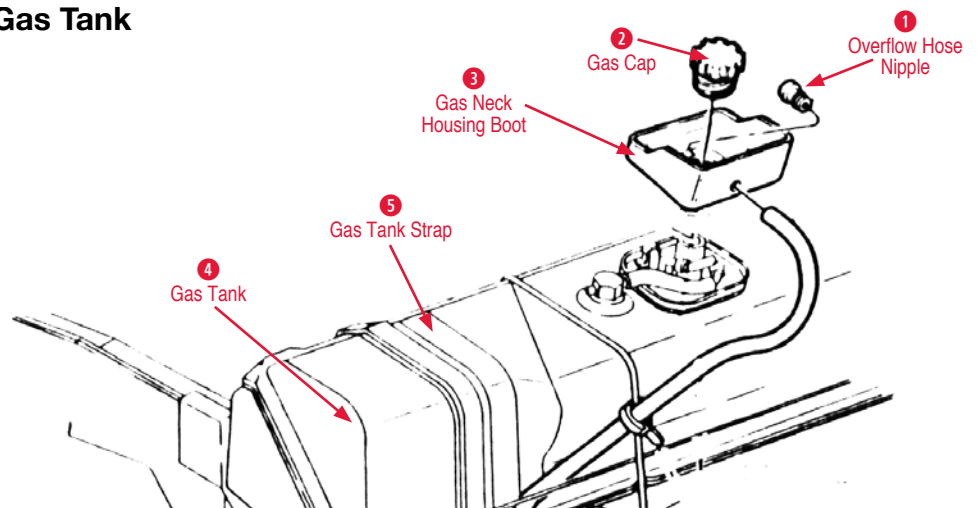

Gas Tank

- **1 Overflow Hose Nipple**
  180016 63-96 Gas Neck Overflow Hose Nipple $4.00
- **2 Gas Cap**
  910032 75-96 Locking Gas Cap $15.00
- **3 Gas Neck Housing Boot**
  180026 84-96 Gas Neck Housing Boot.....$25.00
- **4 Gas Tank**
  180114 84-96 Gas Tank $300.00
- **5 Gas Tank Strap**
  180058 84-96 Gas Tank Strap (pair).....$32.00

Misc. Fuel System

Choke

- 410060 53-10 Choke Kit - Edelbrock Intake with Quadrajet Carburetor.....$102.00
- 410072 53-10 Choke Rod Quadrajet Carburetor with Edelbrock Intake $16.00

Fuel Injectors

- 410237 82-84 Crossfire Injector Kit Front.....$170.00
- 410238 82-84 Crossfire Injector Kit Rear $214.00
- 410116 85-04 Design III Fuel Injector Set $300.00
- 410117 86-93 Design III Fuel Injector Set (22lb Yellow) $300.00

Fuel Filter

- 410269 82-84 Fuel Filter Type GF-482 (Crossfire)$12.00
- 410270 85-96 Fuel Filter Type GF-481 .....$20.00

Fuel Pump

- 410378 82-84 Fuel Pump $78.00

Fuel Pressure Regulator

- 410407 85-91 Fuel Pressure Regulator Diaphragm $106.00
- 410430 85-91 Fuel Pressure Regulator O-ring Kit.....$10.00

Fuel Rail Cover

- 410433 94-96 LH Fuel Rail Cover - LT1/LT4 .....$70.00
- 410434 94-96 RH Fuel Rail Cover - LT1/LT4.....$70.00

Fuel Rail Letters - CORVETTE

- 910194-817 94-96 Fuel Rail Letters (Mirror) $30.00
- 910194-822 94-96 Fuel Rail Letters (Red) $30.00

Throttle Position Sensor

- 410272 92-93 Throttle Position Sensor (TPS) $47.00
- 410273 90-95 Throttle Pos. Sensor ZR-1 (TPS)...$59.00
- 410274 94-95 Throttle Position Sensor (TPS) $53.00
- 410275 96 Throttle Position Sensor (TPS) $48.00
- 410042 92-95 Throttle Position Sensor Interface Module $196.00