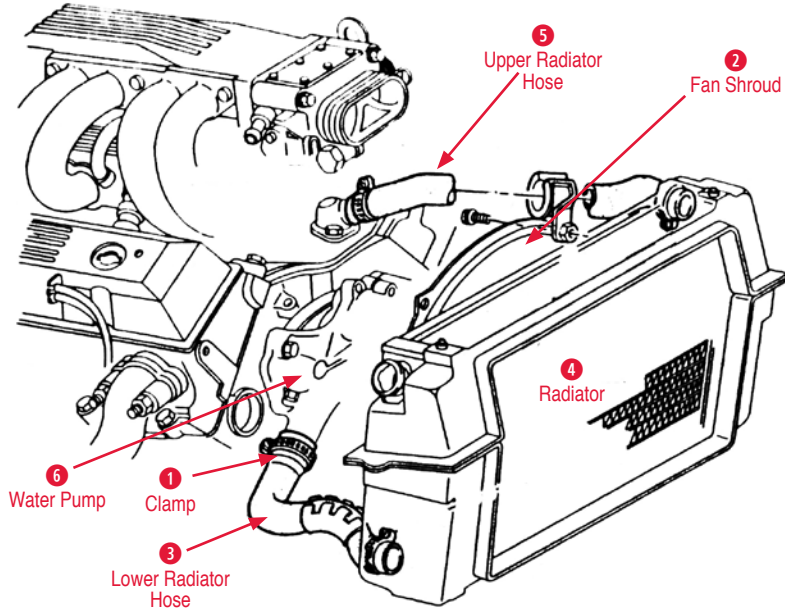

Cooling System

- **1 Clamp**
- 145320 53-10 3/4 inch Hose Clamps - pair $3.00
- 145006 53-13 Hose Clamps - pair (5/8 inch) $3.00
- 145668 90-07 Hose Clamp at Engine $6.00
- **Coolant Crossover Pipe**
- 250046 95-97 LT1 Rear Coolant Crossover Pipe$100.00
- 250047 92-94 LT1 Rear Coolant Crossover Pipe $100.00
- **Crossover Pipe Bolts**
- 250049 92-96 Bolt & Washer For Rear Crossover Pipe (2 Washers, 1 Bolt) $6.00
- **Coolant Sensor**
- 250152 84 Coolant Sensor.....$52.00
- 370043 86-89 Low Engine Coolant Sensor in Radiator $25.00
- **Fan Blade Caution Decal**
- 120496 85-96 Fan Blade Caution Decal (Yellow) . $26.00
- **Fan Motor**
- 145671 90-04 Radiator Cooling Fan Motor $82.00
- **2 Fan Shroud**
- 145204 84-89 Fan Shroud $130.00

- **Fan Switch**
- 370143 84-95 Cooling Fan Switch (Manual Transmission).....$19.00
- 370141 84-91 Cooling Fan Switch.....$18.00
- 370047 85-88 Engine Coolant Sensor Switch (Fan Switch).....$18.00
- 370144 94-95 Cooling Fan Switch - Manual Transmission $19.00
- **Fan Switch Harness**
- 370142 84-95 Cooling Fan Switch Harness (Conversion Harness) $45.00
- **3 Lower Radiator Hose**
- 145283 84 Lower Radiator Hose.....$28.00
- 145455 85 Lower Radiator Hose.....$34.00
- 145607 85-87 Lower Hose (without VOI or 251)...$34.00
- 145460 86-89 Lower Radiator Hose.....$28.00
- 145610 86-89 Lower Hose (Convertible) with KC4, Z51, Z52.....$28.00
- 145467 90-91 Lower Radiator Outlet Hose L98....$32.00
- 145473 92-96 Lower Radiator Hose (LT1 & LT4) . $32.00

- **4 Radiator**
- 145308 84-85 Aluminum Radiator (Stock Replacement) Automatic Transmission with AC. $407.00
- 145268 84-89 Radiator $228.00
- 145309 86-89 Aluminum Radiator (Stock Replacement).....$407.00
- 145417 84-89 Aluminum Radiator - Automatic Transmission.....$525.00
- 145418 90-96 Aluminum Radiator - Small Block Automatic.....$369.00
- 145419 90-96 Aluminum Radiator - Manual Transmission $550.00
- 145126 90-96 Aluminum Radiator (Automatic) ...$580.00
- 145420 90-96 Aluminum Radiator with EOC $580.00
- **Radiator Deflector Seal**
- 185355 87-91 Upper Radiator Deflector Seal $10.00
- **Radiator Grille Center Bracket**
- 420097 84-90 Radiator Grille Center Bracket $10.00
- **Radiator Support**
- 910369 90-96 Upper Radiator Support Polished Stainless Cover.....$60.00
- **Temperature Sensor**
- 370052 81-89 Coolant Temp Sensor (for Gauge) $70.00
- **Temperature Sensor Gauge**
- 370220 84-89 Coolant Temperature Sensor Gauge (1 Blade) $35.00

- **5 Upper Radiator Hose**
- 145282 84 Upper Radiator Hose.....$22.00
- 145456 85-89 Upper Radiator Hose.....$20.00
- 145466 90-91 Upper Radiator Hose L-98 .....$20.00
- 145471 92-94 Upper Radiator Tee to Engine $20.00
- 145621 92-94 Upper Hose Radiator to Tee $21.00
- 145472 92-94 Upper Radiator Tee to Radiator.....$21.00
- 145480 95-96 Upper Radiator Hose (LT1 & LT4) . $22.00
- **6 Water Pump**