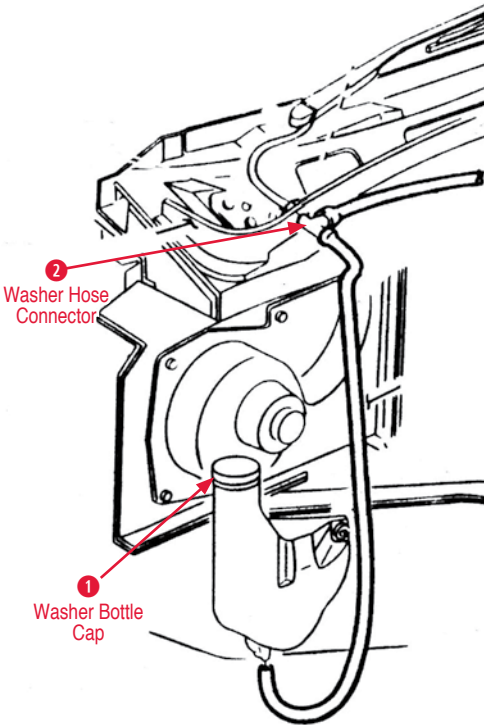

Windshield Wipers & Washers