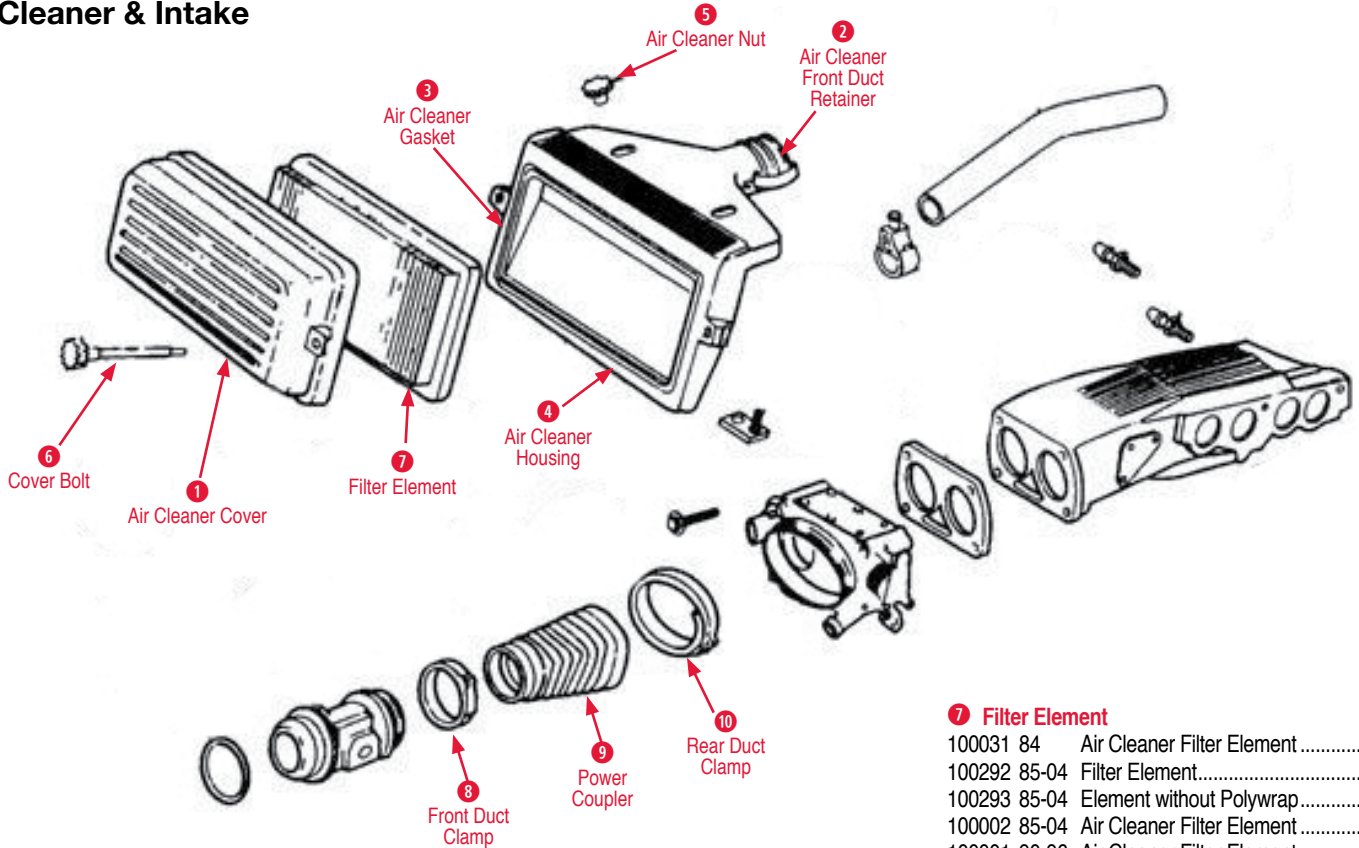

Air Cleaner & Intake

1 Air Cleaner Cover

100118 85-89 Air Cleaner Cover $50.00

2 Air Cleaner Front Duct Retainer

100104 85-89 Air Cleaner Front Duct Retainer....$37.00

3 Air Cleaner Gasket

185324 82-84 Air Cleaner Seal.....$10.00

4 Air Cleaner Housing

100105 85-89 Air Cleaner Housing $150.00

Air Cleaner Chrome Knob

910370 85-89 Air Cleaner Knob Chrome Cover
(Set Of 4) $35.00

5 Air Cleaner Nut

170590 85-89 Air Cleaner Nut $7.00

6 Cover Bolt

170589 85-96 Air Cleaner Cover Outer Bolt
(2-18 inch OL).....$8.00

170559 90-96 Air Cleaner Center Cover Bolt
(2-1/4 inch OL).....$14.00

Elbow Pipe

100148 84 Air Cleaner Elbow Pipe $28.00

7 Filter Element

100031 84 Air Cleaner Filter Element $34.00

100292 85-04 Filter Element.....$14.00

100293 85-04 Element without Polywrap.....$14.00

100002 85-04 Air Cleaner Filter Element $19.00

100001 90-96 Air Cleaner Filter Element $35.00

100081 91-96 K & N Air Filter Stock Replacement$72.00

8 Front Duct Clamp

100112 85-89 Front Air Intake Duct Clamp $10.00

Idle Air Control Valve

370223 89-94 Idle Air Control Valve & Gasket....$145.00

Idle Air Control Valve Connector

490684 84-93 Idle Air Control Valve Connector....$12.00

9 Power Coupler

100145 85-89 Air Intake Duct Power Coupler
(TB to MAF sensor) $45.00

10 Rear Duct Clamp

100143 85-91 Rear Air Intake Duct Clamp $18.00