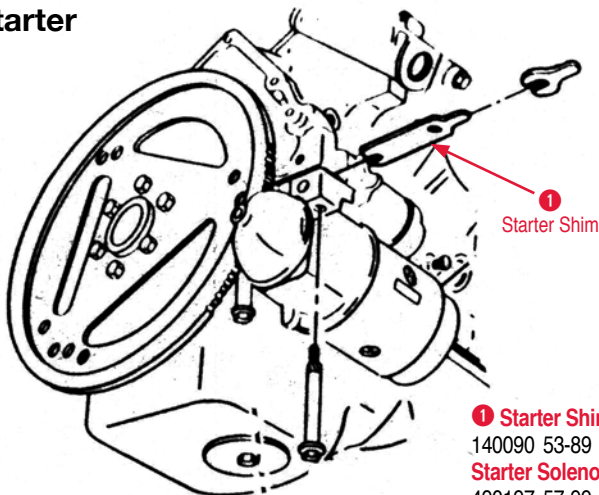

Starter

1 Starter Shim

- 140090 53-89 Starter Shim.....$1.40

Starter Solenoid Plunger

- 490197 57-99 Starter Solenoid Plunger.....$39.00