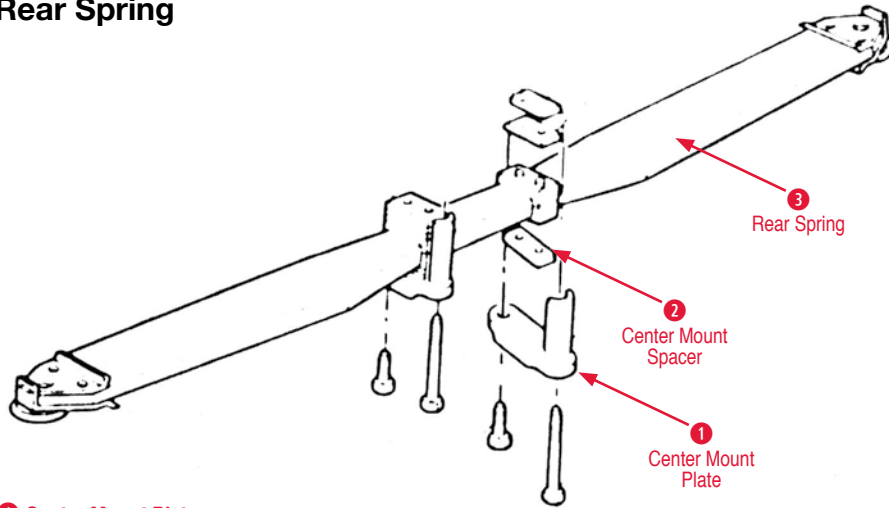

Rear Spring

- **1 Center Mount Plate**
- **2 Center Mount Spacer**
- 440760 84-93 Rear Spring Center Mount Spacer ..$9.00
- **3 Rear Spring**
- 440706 84-96 Rear Composite Spring (Replacement) $400.00
- **4 Rear Spring Mount Kit**
- 440804 84-96 Rear Spring Mount Kit - Stock (12 pieces) $40.00
- **5 Rear Spring Bolt Cushion**
- 440362 84-89 Rear Spring Bolt Cushion.....$11.00