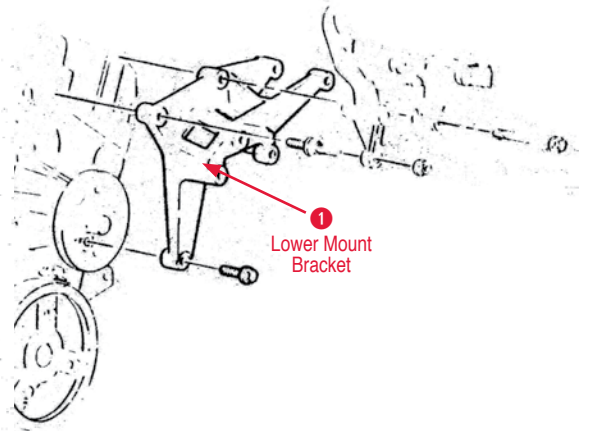

Suspension
Steering
Brakes
Engine
Fuel System
Cooling Sys
Heat/AC
Exhaust
Transmission
Electrical
Body
Interior
Fasteners
Misc.
Index
Order Form