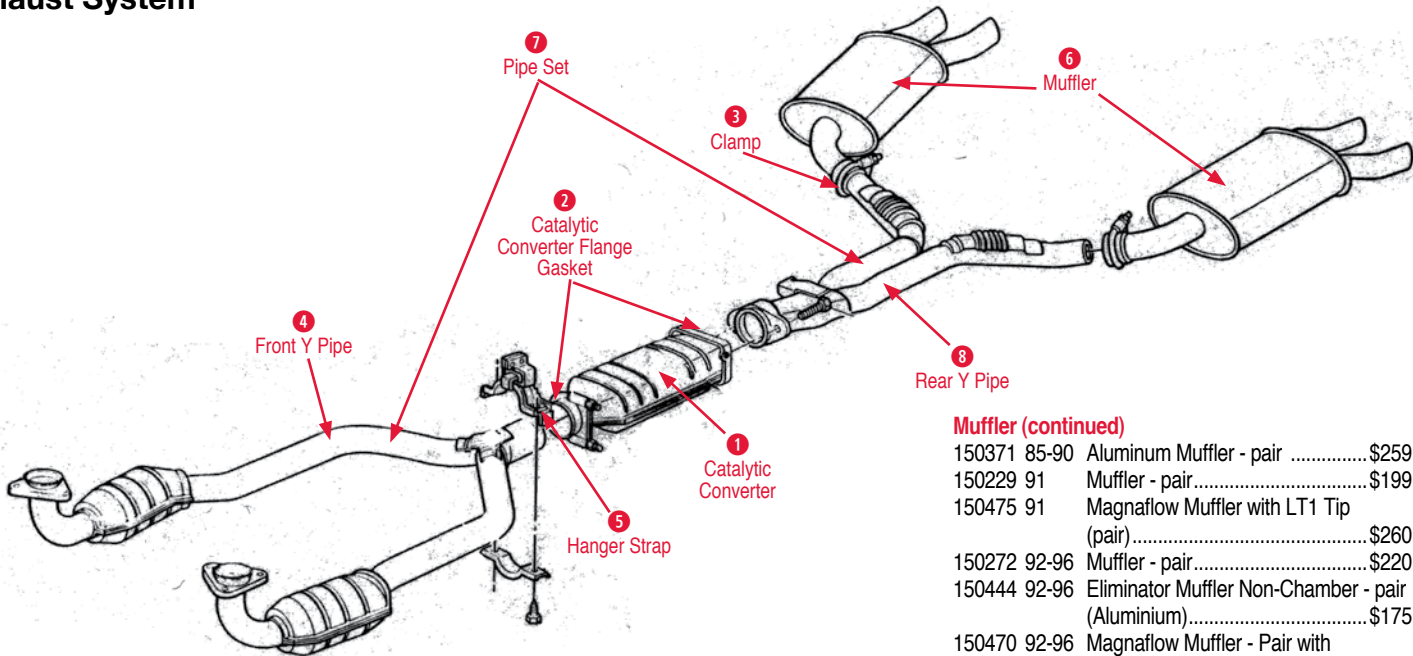

Exhaust System

Suspension
Steering
Brakes
Engine
Fuel System
Cooling Sys
Heat/AC
Exhaust
Transmission
Electrical
Body
Interior
Fasteners
Misc.
Index
Order Form