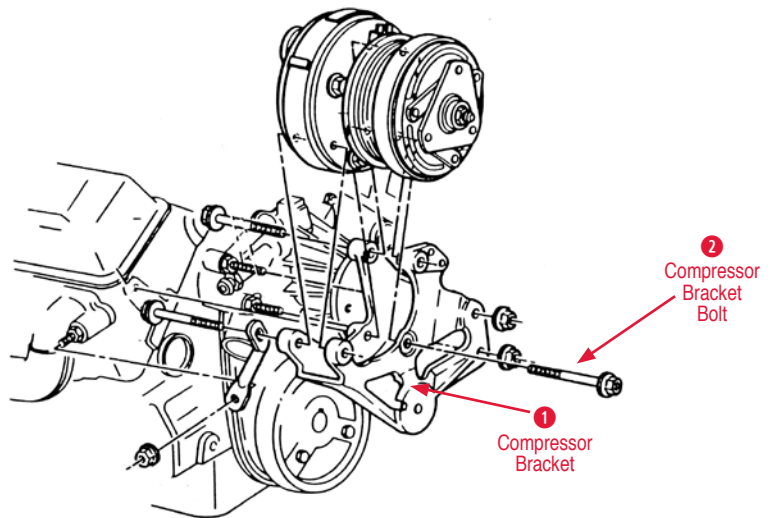

AC Compressor

1 Compressor Bracket

250156 85-87 AC Compressor Bracket $140.00

2 Compressor Bracket Bolt

171028 84-14 Compressor Bracket to Engine Bolt..$2.00

Compressor Coolant Switch

250150 85-93 AC Compressor Engine Coolant Switch.....$42.00