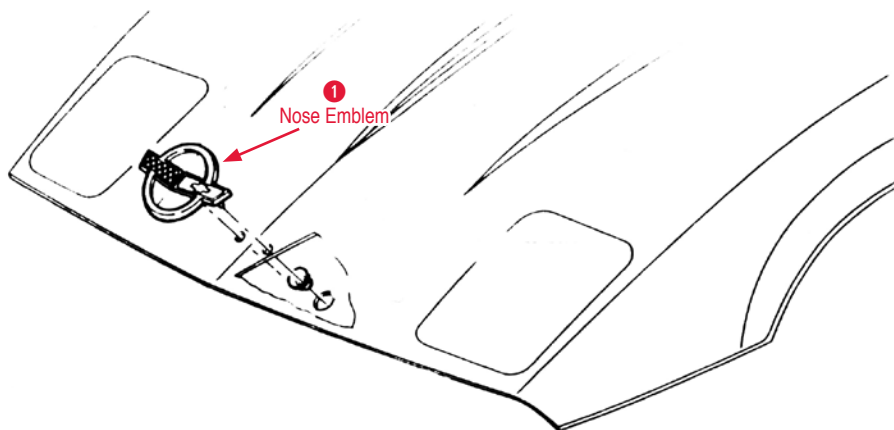

2 Wheelhouse Liner

450373	84-96	LH Rear Wheelhouse Liner	\$108.00
450374	84-96	RH Rear Wheelhouse Liner	\$99.00

Nose Emblem

1 Nose Emblem

165042	84-90	Nose Emblem.....	\$58.00
165093	91-96	Nose Emblem (Black).....	\$60.00
165172	93-96	Chrome Nose Emblem.....	\$58.00
165187	96	Nose Emblem - Collector Edition...	\$58.00