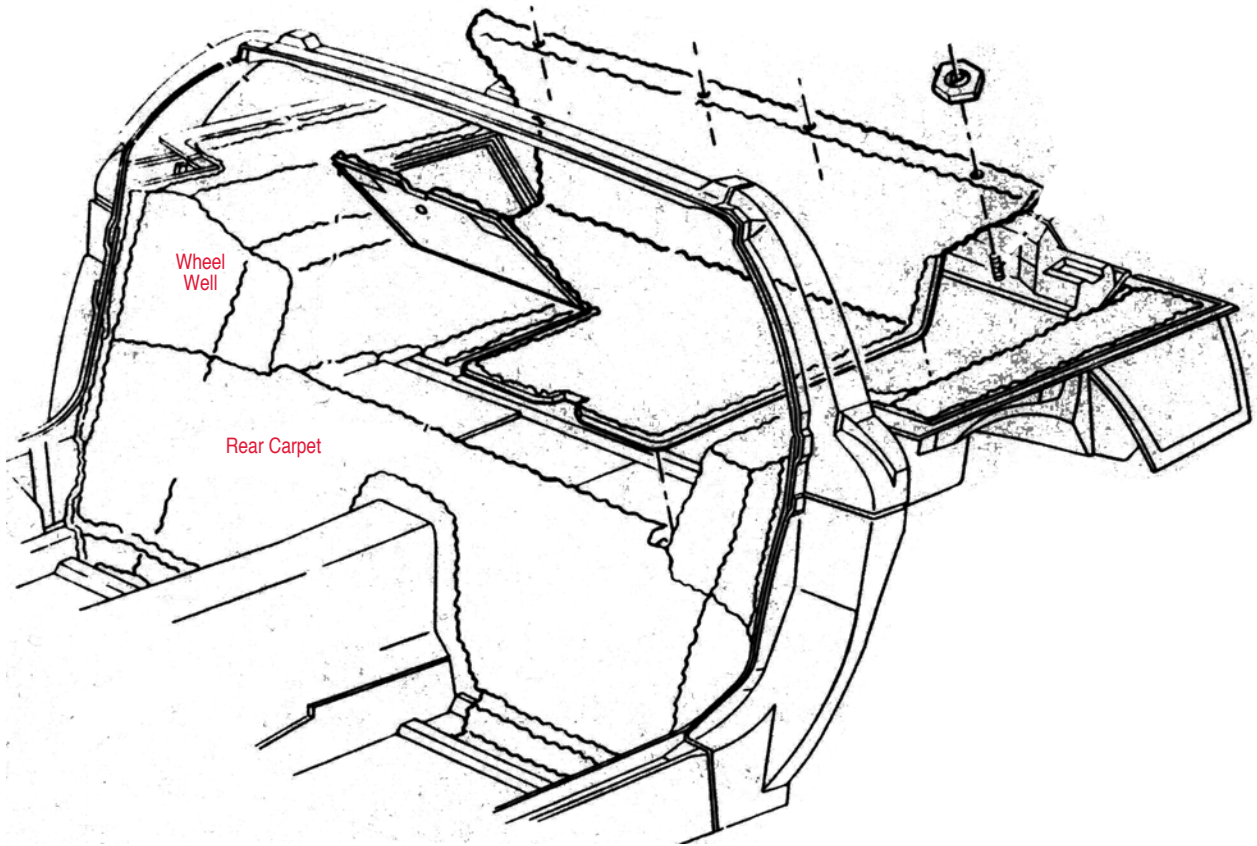

Rear Carpet

Coupe Rear Carpet Set

(*Add color code, please see pg. 69)