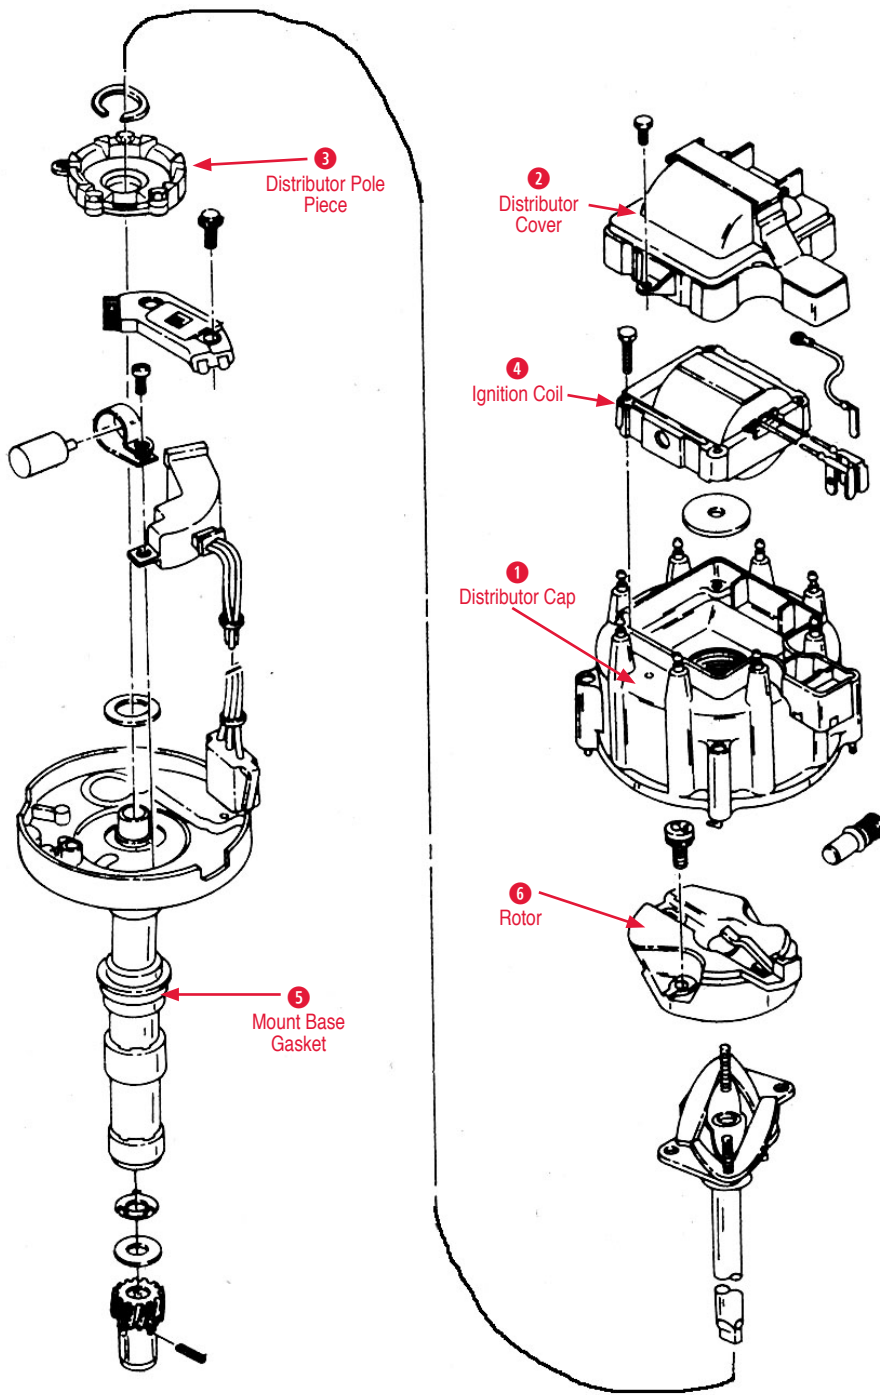

Distributor

Distributor

- 220136 92-94 Optispark Distributor..... $399.00
- 220117 95-96 Optispark Distributor..... $349.00
- **Distributor Connector**
- 490777 75-91 HEI Distributor Connector, Battery Side (Replacement)..... $7.00
- 490778 75-85 Tach HEI Distributor Connector $7.00