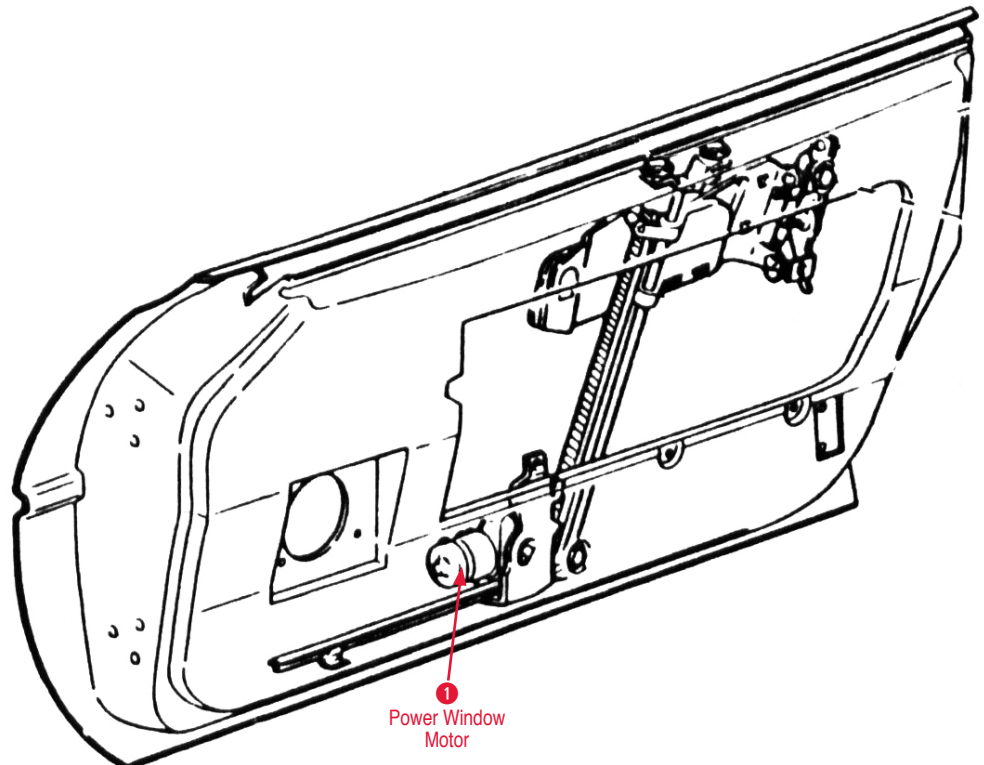

2 Hinge Bushing

130186 84-96 Door Hinge Bushing.....\$1.00

130187 84-96 Door Hinge Pin/Bushing Kit.....\$21.00

3 Hinge Pin

130295 56-96 Door Hinge Pin.....\$2.00

Power Windows

1 Power Window Motor

130290 84-85 Power Window Motor (LH & RH)...\$80.00
 130062 86-96 Power Window Motor RH (New)....\$65.00
Power Window Ribbon
 130179 84-86 Power Window Ribbon with Rivets \$21.00