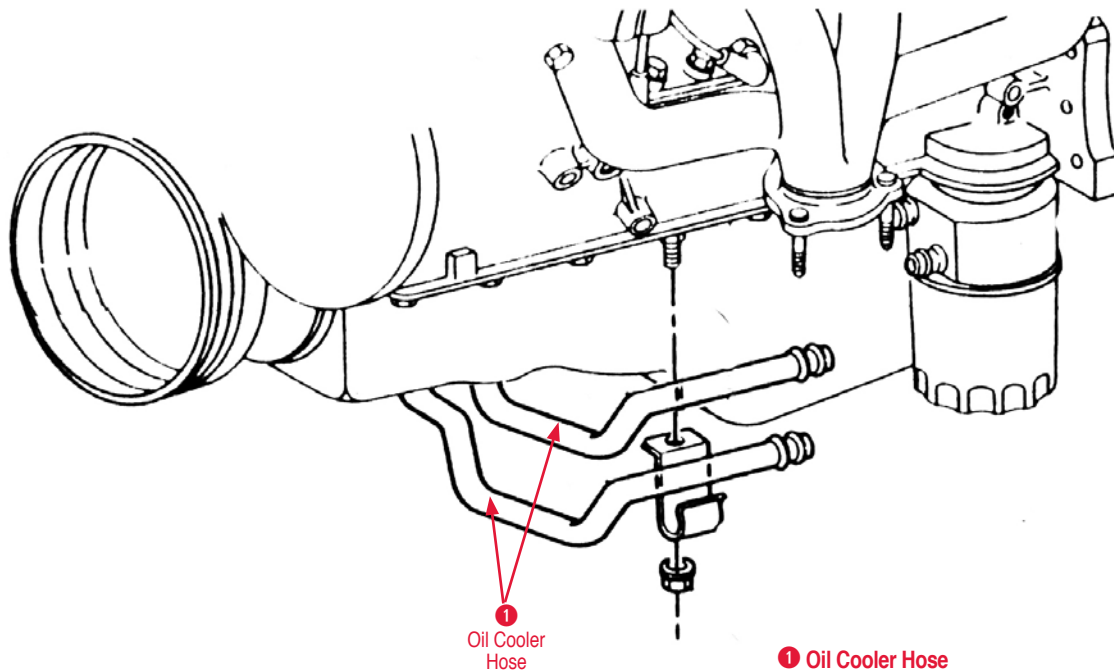

Oil Cooler Hose

- 1 Oil Cooler Hose**
 140088 90-95 Oil Cooler Hose Assembly \$190.00
- Oil Cooler to Engine Block Hose**
 145453 85-91 Oil Cooler to Engine Block Hose.... \$15.00
- Shutoff Valve**
 145452 85-87 Shutoff Valve Water Pump to KC4
 Oil Cooler \$59.95