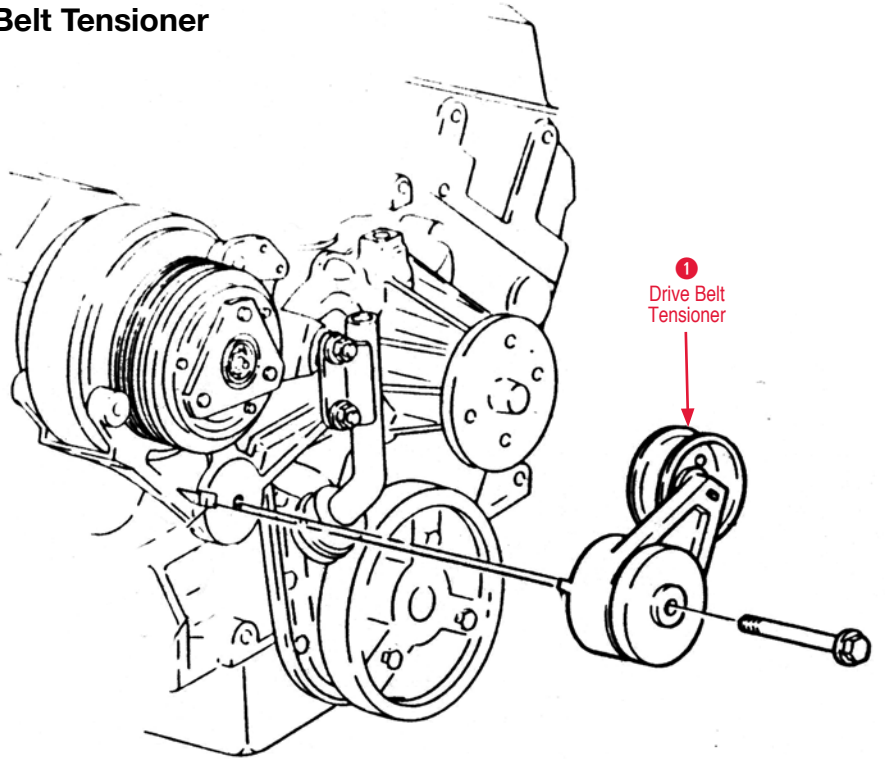

Engine Mount

- 1 Engine Mount**
- 140360 84-91 Engine Mount.....\$69.00

Harmonic Balancer Key

- 140359 53-01 Key For Harmonic Balancer.....\$0.50

Drive Belt Tensioner

- 1 Drive Belt Tensioner**
- 140189 84 Drive Belt Tensioner with Pulley ..\$179.00
- 140428 85-87 Drive Belt Tensioner with Pulley ..\$115.00