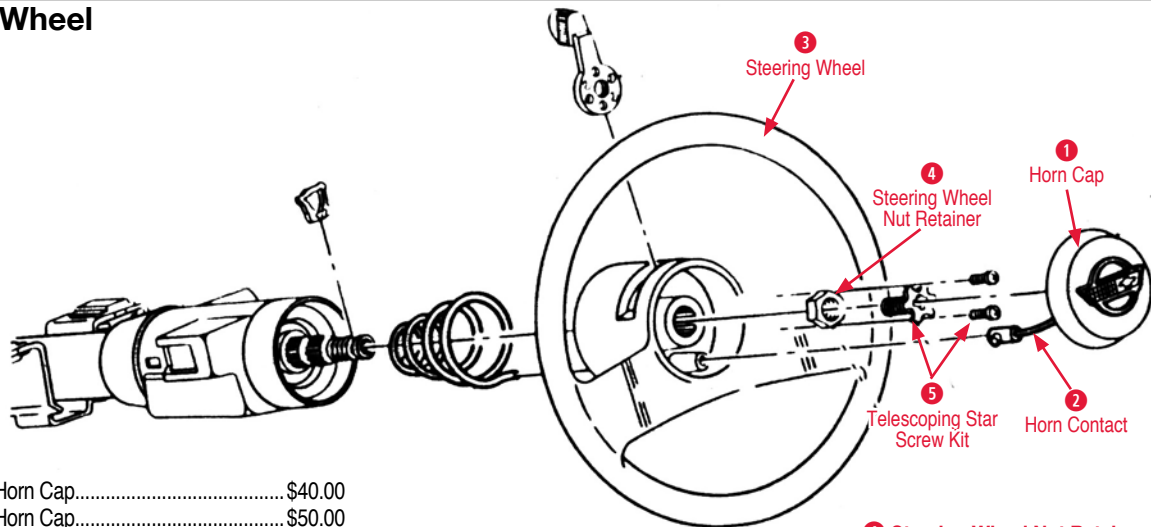

Steering Wheel

1 Horn Cap

- 350207 84-85 Horn Cap\$40.00
- 350217 86-89 Horn Cap\$50.00

2 Horn Contact

- 350155 84-85 Horn Contact\$16.00
- 350153 86-89 Horn Contact\$18.00

Horn Contact Retainer

- 350136 69-89 Horn Contact Retainer\$10.00