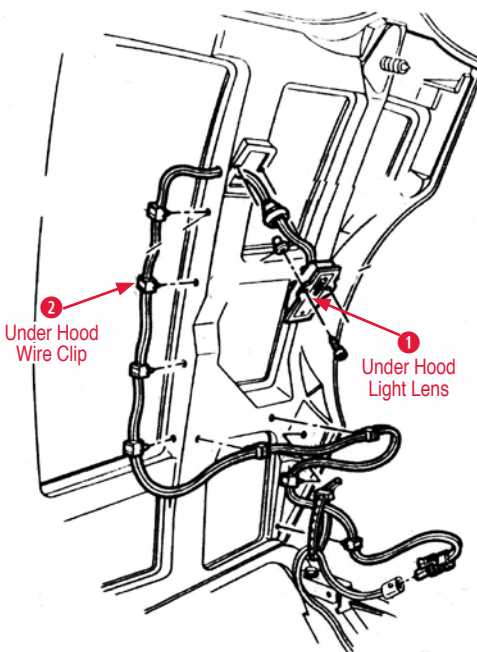

Under Hood Light

1 Under Hood Light Lens

310208 84-96 Underhood Light Lens (glass).....$20.00

Under Hood Light Switch

370190 77-96 Under Hood Light Switch (Replacement).....$10.00

2 Under Hood Wire Clip

490203 81-96 Under Hood Wire Clip $5.00

Horn