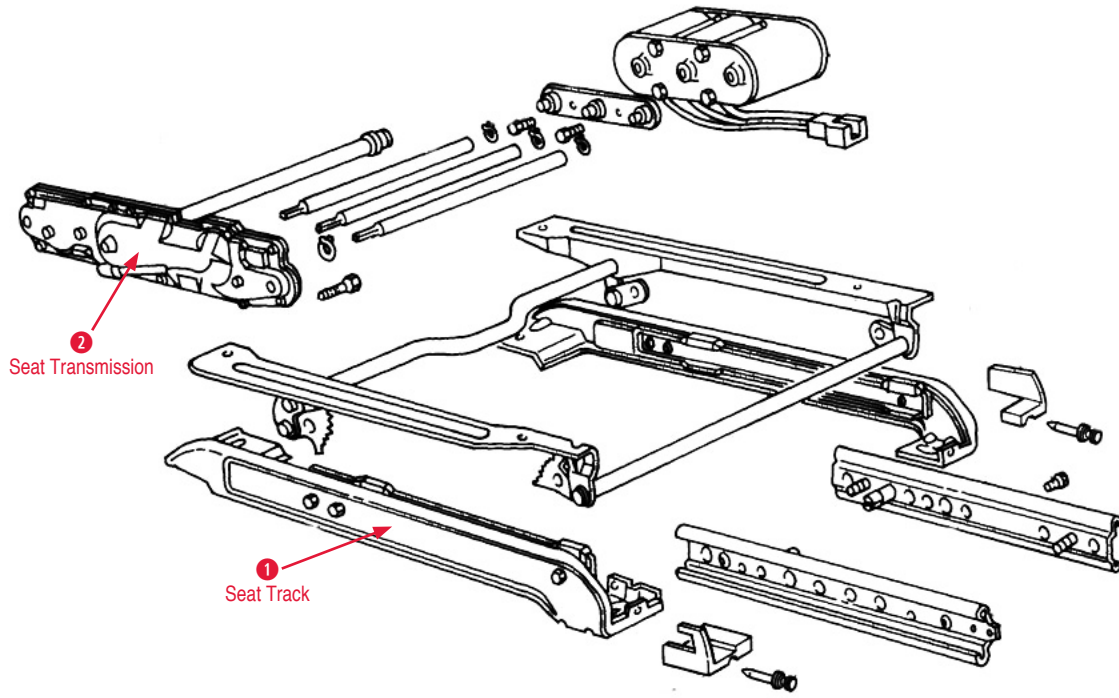

Seat Track

Seat Back Bezel

290726 84-93 Seat Back Bezel with Speed Nuts..$10.00

290295 93-96 Seat Back Bezel $10.00

Seat Belt Bracket Bolt

290329 84-93 Seat Belt Bracket Bolt.....$5.00

Seat Hog Ring

170731 53-02 Seat Hog Ring - Medium
.080 inch Wire.....$0.05
170732 53-02 Seat Hog Ring - Large
.088 inch Wire.....$0.05

1 Seat Track

290401 84-87 Seat Track (Rebuilt Exchange)
(Round Pin).....$220.00
290402 87-96 Seat Track (Rebuilt Exchange)
(Flat Pin).....$220.00

2 Seat Transmission

290513 84-96 Seat Transmission (Small Gear)..$150.00
290514 84-96 Seat Transmission (Large Gear)..$150.00
Trapeze Strap Repair Kit
290712 84-96 Seat Trapeze Strap Repair Kit.....$30.00