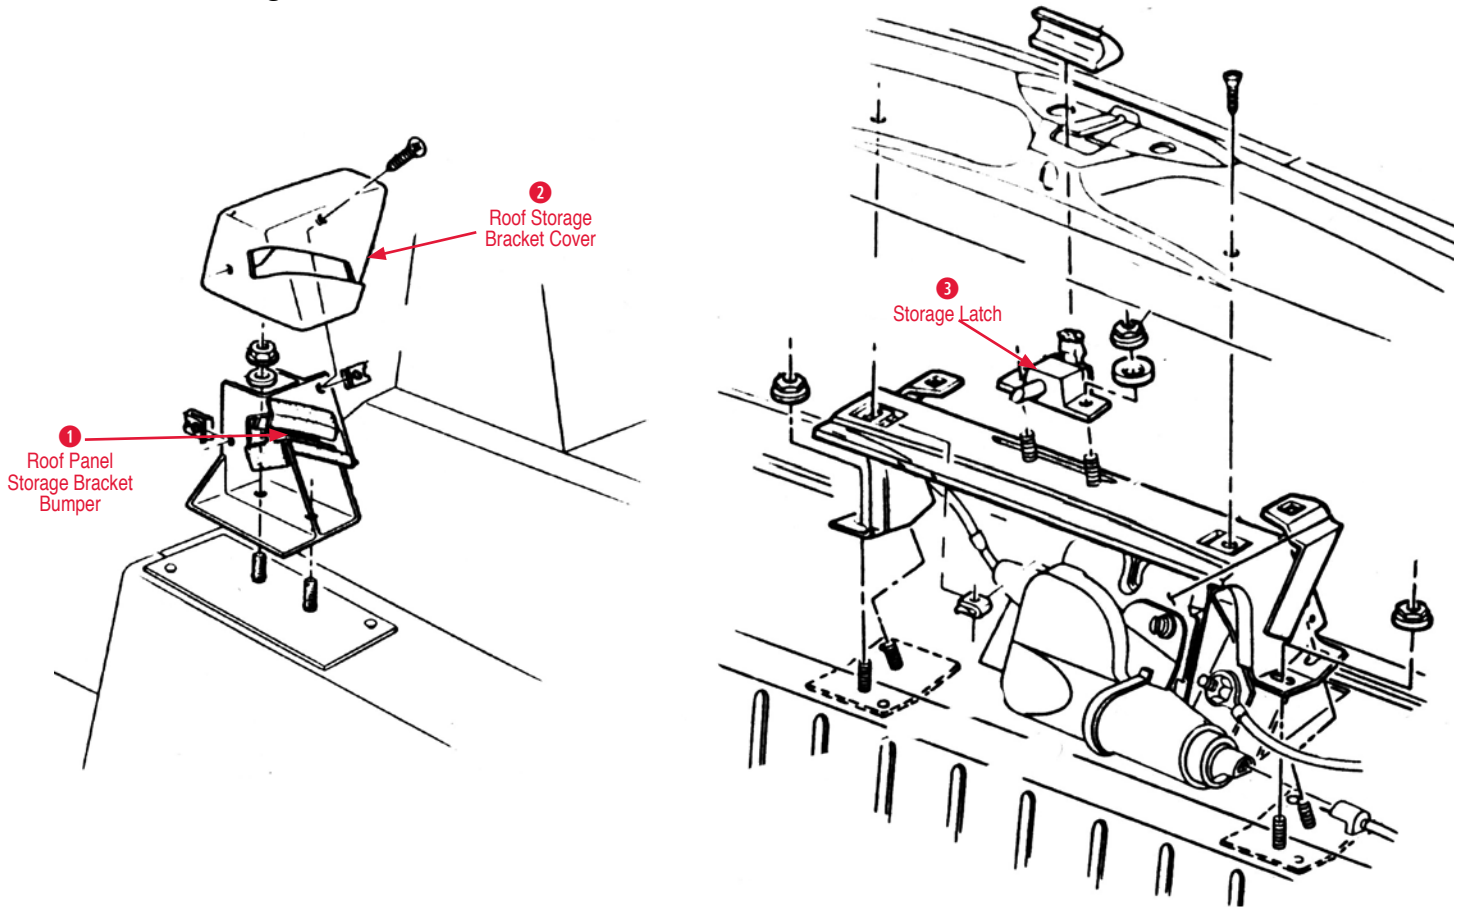

Roof Panel Storage

1 Roof Panel Storage Bracket Bumper	390050 89-96 Roof Panel Storage Bracket Bumper (pair).....$10.00	390115-88 88-91 LH Roof Storage Bracket Cover (Saddle).....$30.00	390115-95 93 LH Roof Storage Bracket Cover (Ruby Red).....$30.00
2 Roof Storage Bracket Cover	390115-03 84-96 LH Roof Storage Bracket Cover (Black).....$30.00	390116-88 88-91 RH Roof Storage Bracket Cover (Saddle).....$30.00	390116-95 93 RH Roof Storage Bracket Cover (Ruby Red).....$30.00
	390116-03 84-96 RH Roof Storage Bracket Cover (Black).....$30.00	390115-92 92-96 LH Roof Storage Bracket Cover (Gray).....$30.00	3 Storage Latch
	390115-86 86-92 LH Roof Storage Bracket Cover (Flame Red).....$30.00	390116-92 92-96 RH Roof Storage Bracket Cover (Gray).....$30.00	390043 84-96 Roof Panel Storage Latch.....$25.00
	390116-86 86-92 RH Roof Storage Bracket Cover (Flame Red).....$30.00	390115-93 92-96 LH Roof Storage Bracket Cover (Beige).....$30.00	Top Bag
	390115-87 88-89 LH Roof Storage Bracket Cover (Gray).....$30.00	390116-93 92-96 RH Roof Storage Bracket Cover (Beige).....$30.00	280232 84-96 Top Bag (Black).....$50.00
	390116-87 88-89 RH Roof Storage Bracket Cover (Gray).....$30.00	390115-94 93-96 LH Roof Storage Bracket Cover (Red).....$30.00	Top Storage Cover
		390116-94 93-96 RH Roof Storage Bracket Cover (Red).....$30.00	390137 84-85 Top Storage Covers.....$32.00
			390138 86-88 Top Storage Covers.....$32.00
			390139 90-96 Top Storage Covers.....$32.00
			390140 84-96 Coupe Tara Top Storage Covers...$10.00