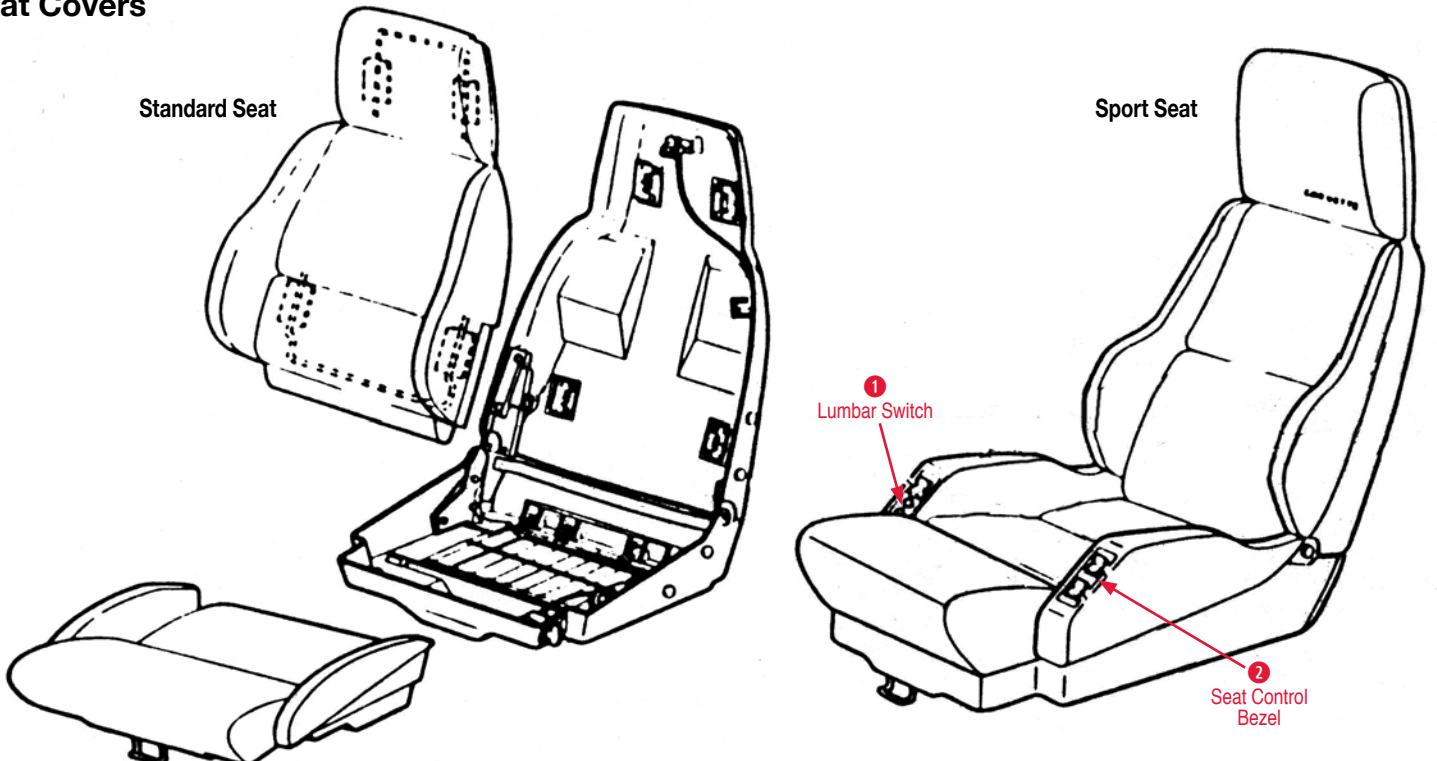

Seat Covers

Suspension
Steering
Brakes
Engine
Fuel System
Cooling Sys
Heat/AC
Exhaust
Transmission
Electrical
Body
Interior
Fasteners
Misc.
Index
Order Form

Standard Seat

1. **Leather-Like Cover Sets* (Add color code, see pg. 69)**
2. 280351*84-88 Leather-Like Standard Seat Cover Set Perforated $390.00
   - 280743*84-88 Leather-Like Standard Seat Cover Set Non-Perforated $390.00
   - 280358*89-92 Leather-Like Standard Seat Cover Set.....$420.00
   - 280758*93 Leather-Like Standard Seat Cover Set $420.00
   - 280759*94-96 Leather-Like Standard Seat Cover Set.....$580.00

1. **Leather Cover Sets* (Add color code, see pg. 69)**
2. 280034*84-88 Leather Standard Seat Cover Set Perforated $800.00
   - 280321*84-88 Leather Standard Seat Cover Set Non Perforated $780.00
   - 280359*89-92 Leather Standard Cover Set $800.00
   - 280384*93 Leather Standard Cover Set $780.00
   - 280399*94-96 Leather Standard Cover Set $820.00

1. **Leather-Like Mounted Seats* (Add color code, pg. 69)**
2. 280735*84-88 Leather-Like Mounted Standard Seats Perforated $800.00
   - 280736*84-88 Leather-Like Mounted Standard Seats Non Perforated $800.00
   - 280737*89-91 Leather-Like Mounted Standard Seats $830.00
   - 280738*93 Leather-Like Mounted Standard Seats $830.00
   - 280739*94-96 Leather-Like Mounted Standard Seats $1,000.00

1. **Leather Mounted Seats* (Add color code, see pg. 69)**
2. 280730*84-88 Mounted Standard Leather Seat Perforated $1,130.00
   - 280731*84-88 Mounted Standard Leather Seat Non Perforated $1,130.00
   - 280732*89-92 Mounted Standard Leather Seat$1,150.00
   - 280733*93 Mounted Standard Leather Seat $1,150.00
   - 280734*94-96 Mounted Standard Leather Seat$1,150.00

Sport Seat Cover Sets

1. **Leather-Like * (Add color code, see pg. 69)**
2. 280353*84-88 Leather-Like Sport Cover Set Perforated $420.00
   - 280413*84-88 Leather-Like Sport Seat Cover Set Non Perforated $420.00
   - 280361*89-90 Leather-Like Sport Cover Set.....$480.00
   - 280756*91-92 Leather-Like Sport Seat Cover Set.....$480.00
   - 280421*93 Leather-Like Sport Cover Set.....$480.00
   - 280425*94-96 Leather-Like Sport Seat Cover Set with Foam $1,050.00

1. **Leather* (Add color code, see pg. 69)**
2. 280352*84-88 Leather Sport Seat Cover Set Perforated $800.00
   - 280402*84-88 Leather Sport Seat Cover Set Non Perforated $780.00
   - 280569*89-90 Leather Sport Seat Cover Set $820.00
   - 280581*91-92 Leather Sport Seat Cover Set.....$820.00
   - 280582*93-93 Leather Sport Seat Cover Set.....$820.00
   - 280583*94-96 Leather Sport Seat Cover Set with Foam $1,400.00

1. **Bottom Seat Foam**
2. 280567 84-88 Seat Foam Bottom (Std. Seat).....$85.00
   - 280570 84-88 Bottom Seat Foam (Sport Seat).....$90.00
   - 280784 89-93 Bottom Seat Foam (Standard).....$90.00
   - 280786 89-90 Bottom Seat Foam (Sport Seat)...$100.00
   - 280787 91-93 Bottom Seat Foam (Sport Seat) ..$100.00
   - 280783 91-93 Bottom Seat Foam (Sport Seat)...$100.00
   - 280785 94-96 Bottom Seat Foam (Standard).....$90.00