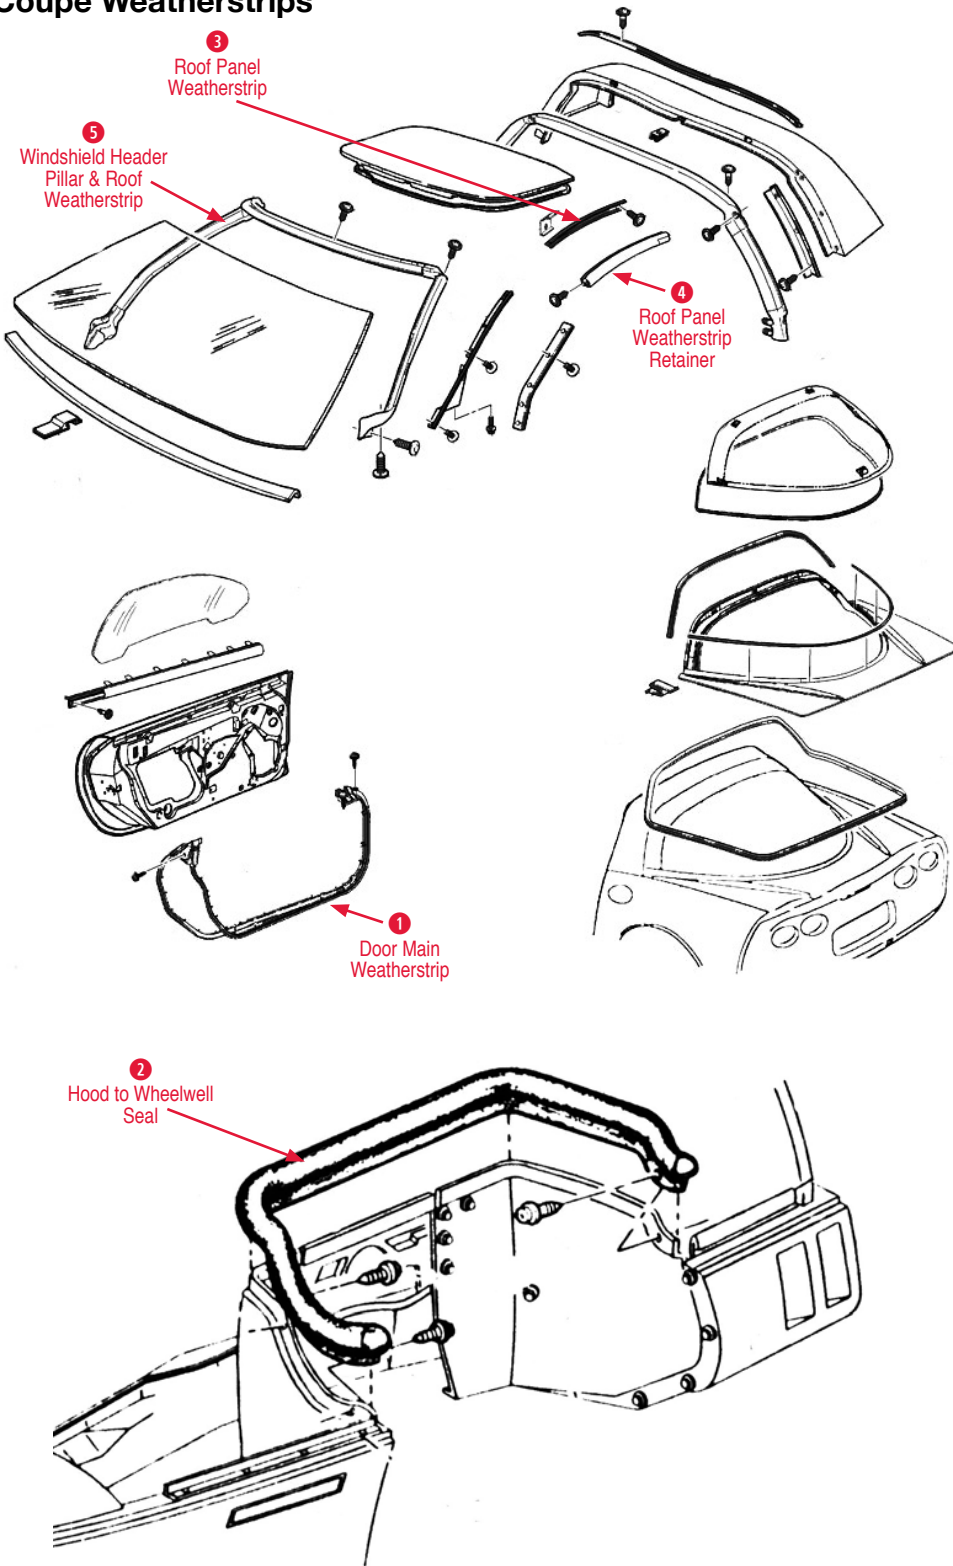

Coupe Weatherstrips

Dash to Door Weatherstrip (windlace)

460223	84-89	LH Dash to Door Weatherstrip	.....	$55.00
460224	84-89	RH Dash to Door Weatherstrip	.....	$55.00
460225	90-96	LH Dash to Door Weatherstrip	Windlace	.....
			.....	$55.00
460226	90-96	RH Dash to Door Weatherstrip	Windlace	.....
			.....	$55.00

1 Door Main Weatherstrip

460168	84-89	RH Door Main Weatherstrip	.....	$60.00
460169	84-89	LH Door Main Weatherstrip	.....	$60.00
460286	84-96	Door Main Weatherstrip (Latex)	(pair)	.....
			.....	$202.00
460170	90-96	RH Door Main Weatherstrip	.....	$60.00
460171	90-96	LH Door Main Weatherstrip	.....	$60.00

2 Hood to Wheelwell Seal

460231	84-87	Hood To Wheelwell Seal	(2 Required)	.....
			.....	$40.00
460210	88-96	Hood To Wheelwell Seal	(2 Required)	.....
			.....	$18.00

Hood Seal Kit

460211	84-96	Hood Seal Kit	.....	$20.00

Hood Rear Outer Weatherstrip

460207	93-96	LH Hood Rear Outer Weatherstrip	.....	$13.00
460208	93-96	RH Hood Rear Outer Weatherstrip	.....	$13.00

Hood Rear Outer Seal Retainer

460209	84-93	Hood Outer Rear Seal Retainer	.....	$0.25

3 Roof Panel Weatherstrip

460182	84-96	Roof Panel Weatherstrip (Coupe)	(pair) (more durable rubber)	.....
			.....	$125.00
460195	84-96	Coupe Weatherstrip Roof Panel	(pair) (soft rubber)	.....
			.....	$90.00
460287	84-96	Roof Panel Weatherstrip (Latex)	(pair)	.....
			.....	$144.00

4 Roof Panel Weatherstrip Retainer

460183	84-96	LH Roof Panel Weatherstrip	Retainer	.....
			.....	$43.00
460184	84-96	RH Roof Panel Weatherstrip	Retainer	.....
			.....	$43.00

5 Windshield Header Pillar & Roof Weatherstrip

460285	84-96	Windshield Header Pillar & Roof	Weatherstrip (Latex)	.....
			.....	$170.00
460172	84-96	Windshield Header Pillar & Roof	Weatherstrip	(Coupe & Convertible)
			.....	$170.00
460193	84-96	Windshield Header Pillar & Roof	Weatherstrip	(Coupe & Convertible)
			.....	$160.00

Coupe Body Weatherstrip Kits