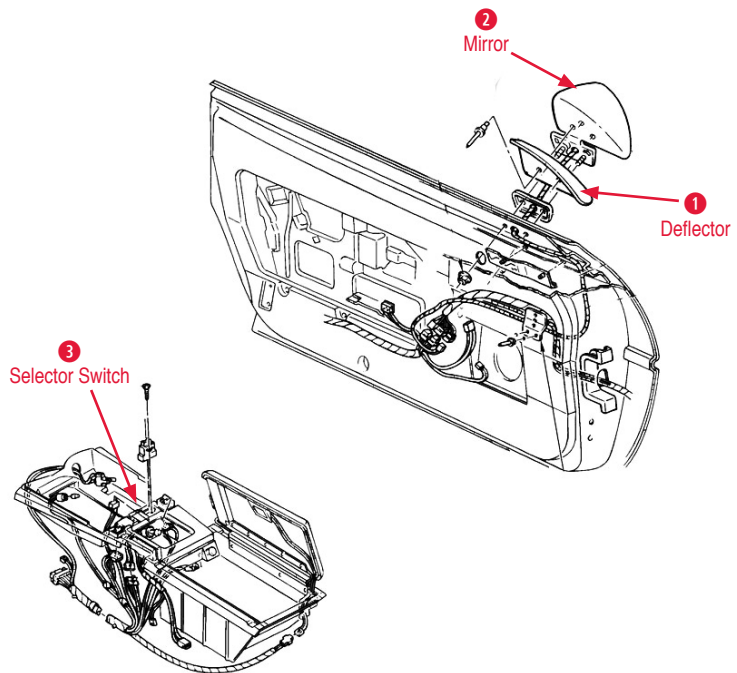

4 Trunion

320034 84-96 Power Mirror Trunion \$2.00

Body Fasteners

Bumper Bolts

- 170839 95-95 Rear Bumper Impact Bar Bolt\$27.00
- 170840 95-96 Rear Bumper Impact Bar Bolt (OEM)\$14.00

Headlight Bezel Screw