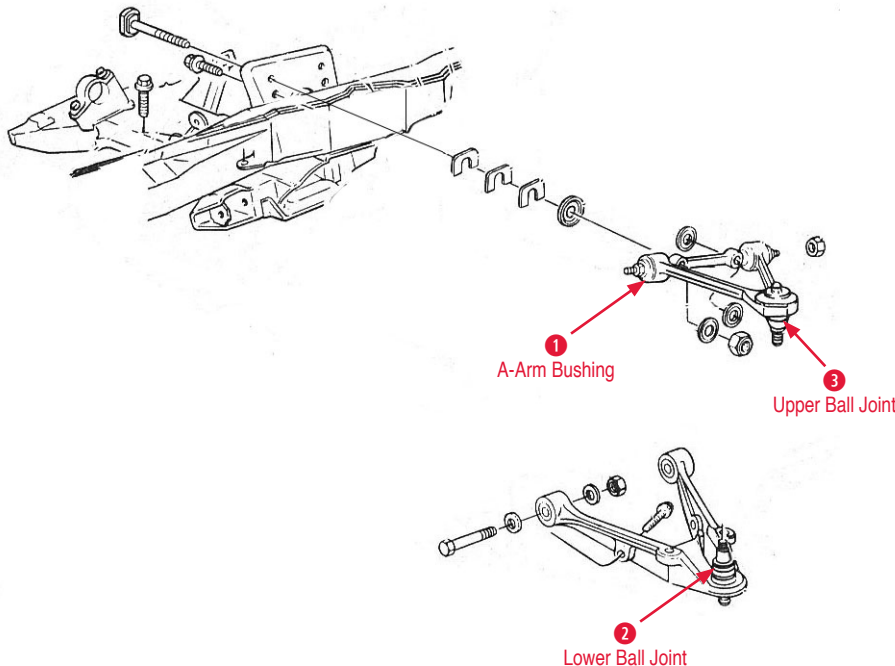

1 A-Arm Bushing Kit

- 440650 84-96 Front Poly A-Arm Bushing Kit\$110.00
- 440666 84-96 Control Arm Poly Bushings - Front Upper and Lower\$95.00

A-Arm Dust Cover

- 185210 84-87 A-Arm Dust Cover - pair.....\$25.00
- 185211 88-96 A-Arm Dust Cover - pair.....\$25.00