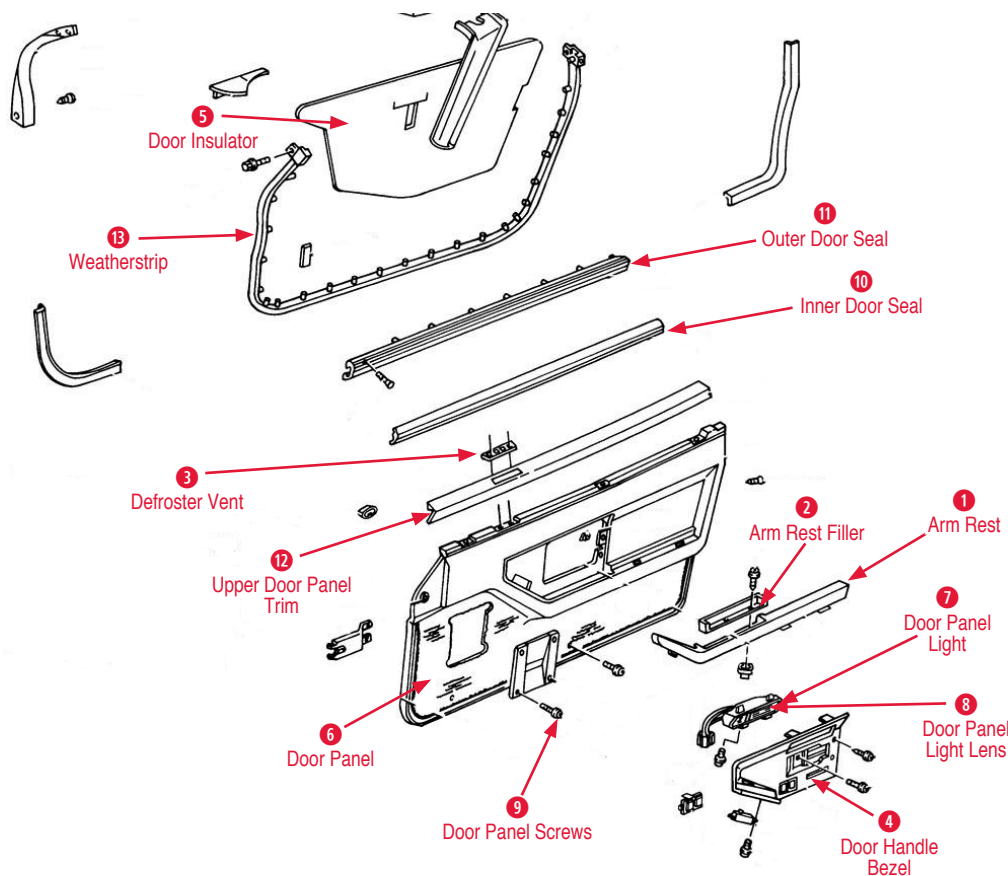

Door Trim

1 Arm Rest* (Add color code, see pg. 69)

- 280775*84-89 LH Door Panel Armrest $110.00
- 280776*84-89 RH Door Panel Armrest.....$110.00

2 Arm Rest Filler

- 280703 84-89 Armrest Filler - pair $19.00
- 290065 92-93 LH Door Panel Armrest Filler Bezel LH (Black) $44.00

Arm Rest Filler Screws

- 170292 84-93 Armrest Filler Screw Kit (4 pcs).....$2.00

Defroster Bezel

- 250182 84-88 Side Door Defroster Bezel.....$5.00

3 Defroster Vent

- 250126 84-89 RH Defroster Vent in Door Panel.....$7.00
- 250127 84-89 LH Defroster Vent in Door Panel $7.00

4 Door Handle Bezel

- 290121 84-85 LH Door Handle Bezel without Power Locks.....$58.00
- 290122 84-85 RH Door Handle Bezel without Power Locks.....$58.00
- 290128 84-85 RH Door Handle Bezel with Power Locks.....$58.00
- 290129 84-85 LH Door Handle Bezel with Power Locks.....$58.00
- 290389 86-89 LH Door Handle Bezel with Power Locks.....$50.00
- 290390 86-89 RH Door Handle Bezel with Power Locks.....$50.00
- 290687 92-93 LH Inside Door Handle Bezel with Switch.....$56.00

Door Handle Escutcheon Screws

- 170296 84-96 Door Handle Escutcheon Screw Kit.$1.75

5 Door Insulator

- 130307 84-96 LH Door Insulator.....$23.00
- 130308 84-96 RH Door Insulator.....$23.00

6 Door Panel* (Add color code, see pg. 69)

- 280765*84-89 LH Deluxe Door Panel (Coupe) ...$450.00
- 280766*84-89 RH Deluxe Door Panel (Coupe) ...$450.00
- 280767*86-89 LH Deluxe Door Panel (Conv) ...$470.00
- 280768*86-89 RH Deluxe Door Panel (Conv) $470.00
- 280769*84-89 LH Standard Door Panel $300.00
- 280770*84-89 RH Standard Door Panel $300.00
- 280771*90-93 LH Door Panel $570.00
- 280772*90-93 RH Door Panel $570.00
- 280773*94-96 LH Door Panel (Coupe).....$570.00
- 280774*94-96 RH Door Panel (Coupe) $570.00
- 280779*94-96 LH Door Panel (Convertible) $570.00

Door Panel Anchor Nut

- 170553 84-96 Door Panel Anchor Nut $1.00