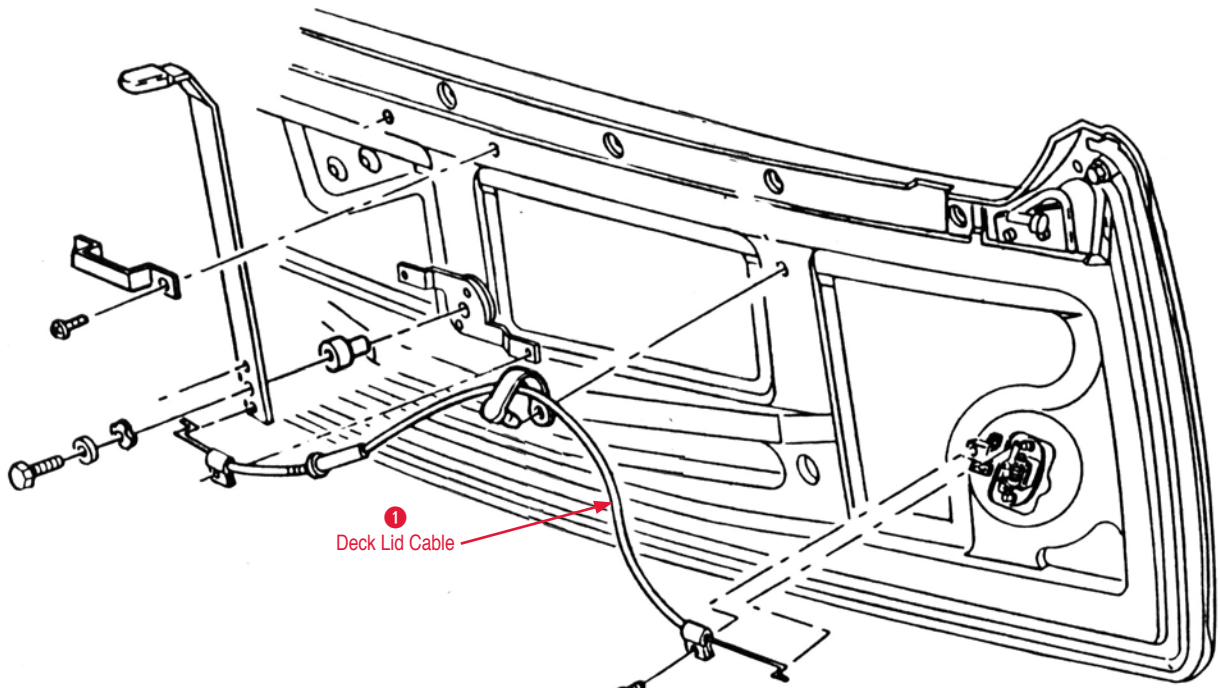

Deck Lid

1 Deck Lid Cable

- 360145 86-88 Convertible Deck Lid Cable..... \$54.00
- 360146 89-96 Convertible Deck Lid Cables - pair \$90.00

2 Latch

- 360135 86-88 LH Rear Softtop Latch On Deck \$90.00
- 360136 86-88 RH Rear Softtop Latch On Deck.... \$90.00