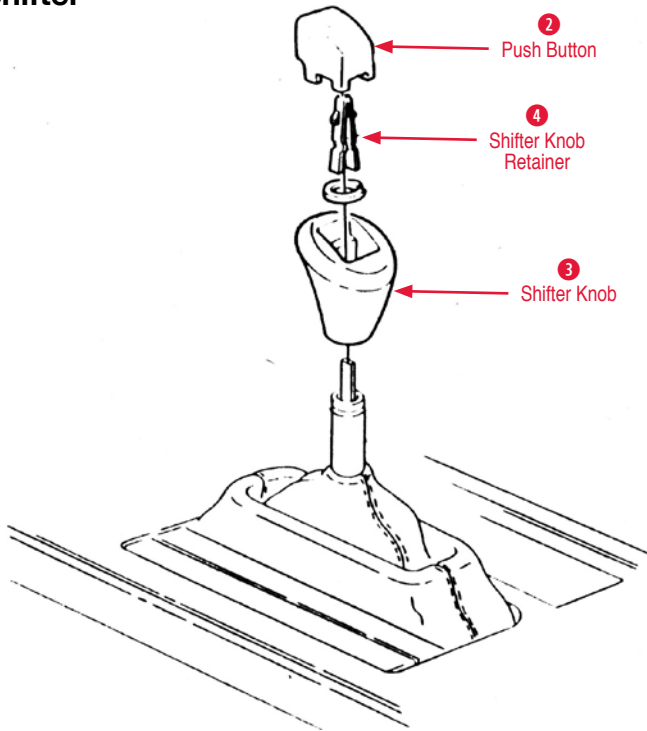

Shifter

1 Clutch Pedal Pad

190008 90-96 Clutch Pedal Pad.....$7.00

Neutral Safety Relay

370241 94-96 Neutral Safety Relay
Automatic Transmission.....$96.00

Neutral Safety Switch

370128 84-96 Neutral Safety & BackUp Light
Switch - Automatic Transmission...$75.00

Overdrive Switch

370246 85 Overdrive Switch In Shifter Knob...$80.00

2 Push Button

340300 84-96 Auto Trans Shifter Push Button.....$12.00

340205 90-96 Shifter Push Button.....$15.00

3 Shifter Knob (Automatic)

340001 85-96 Leather Automatic Transmission
Shifter Knob.....$40.00

340088 85-96 Woodgrain Shifter Knob
(Automatic Transmission).....$35.00

3 Shifter Knob (Manual)

340269 89-96 Shifter Knob - 6 speed.....$55.00

4 Shifter Knob Retainer

340283 84-96 Automatic Transmission Shift Knob
Button Retainer.....$5.00

370147 86-88 Overdrive Switch In Shifter Knob . $150.00

Pedal Shaft Retainer

340095 55-04 Clutch/Brake Pedal Shaft Retainer $15.00

Shifter Knob Key Lock Wedge

340214 84-96 Shifter Knob Key Lock Wedge.....$11.00

Gaskets

Body Gaskets

Mirror

185335 84-96 RH Door Mirror Gasket.....$30.00

185338 84-96 LH Door Mirror Gasket.....$47.00

Tail Light Lens

185363 90-96 Tail Light Lens Gasket.....$9.00

Engine Gaskets

Air Cleaner

185324 82-84 Air Cleaner Seal.....$10.00

Intake

185369 90-95 Intake Gasket.....$19.00

Plenum

185095 85-90 Upper Intake Manifold Gasket
(Plenum Gasket).....$19.00

185096 85-90 Lower Plenum Gasket Set.....$20.00

Radiator Deflector

185355 87-91 Upper Radiator Deflector Seal.....$10.00

Throttle Body

185326 85-96 Throttle Body Gasket.....$32.00

185354 85-93 C4 Throttle Body Gasket Kit.....$39.00

185372 82-84 Throttle Body Rebuild Kit
(Front & Rear).....$110.00

Timing Chain Cover

185037 75-91 Timing Chain Cover Gasket Set -
Small Block.....$16.00

Transmission Dipstick

185012 78-96 Transmission Dipstick Tube Gasket -
Automatic Transmission.....$3.00

Valve Cover

185013 56-85 Valve Cover Gasket - pair (Cork)
Small Block.....$10.00

Water Pump

185030 55-87 Water Pump Gasket - Small Block ..$3.00

Suspension Gaskets

A-Arm

185210 84-87 A-Arm Dust Cover - pair.....$25.00

185211 88-96 A-Arm Dust Cover - pair.....$25.00

Rear End

185327 80-96 Rear End Cover Gasket.....$7.00

185353 84-87 Rear End Pinion Seal.....$19.00