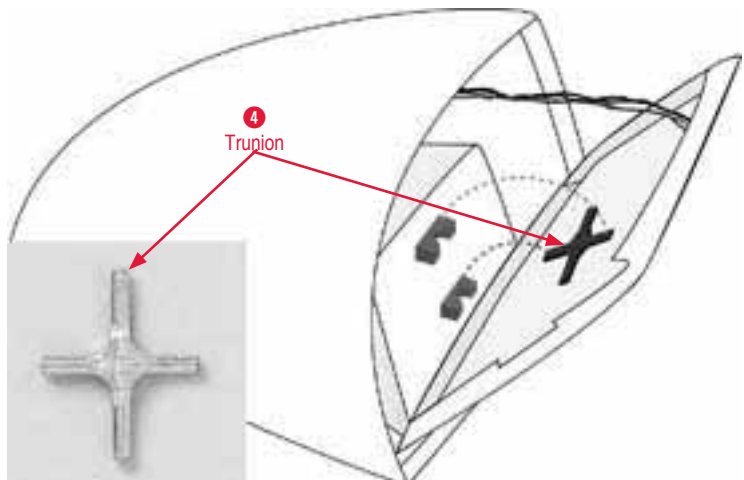

4 Trunion

320034 84-96 Power Mirror Trunion \$2.00

Body Fasteners

Bumper Bolts

- 170839 95-95 Rear Bumper Impact Bar Bolt\$27.00
- 170840 95-96 Rear Bumper Impact Bar Bolt (OEM)\$14.00

Headlight Bezel Screw