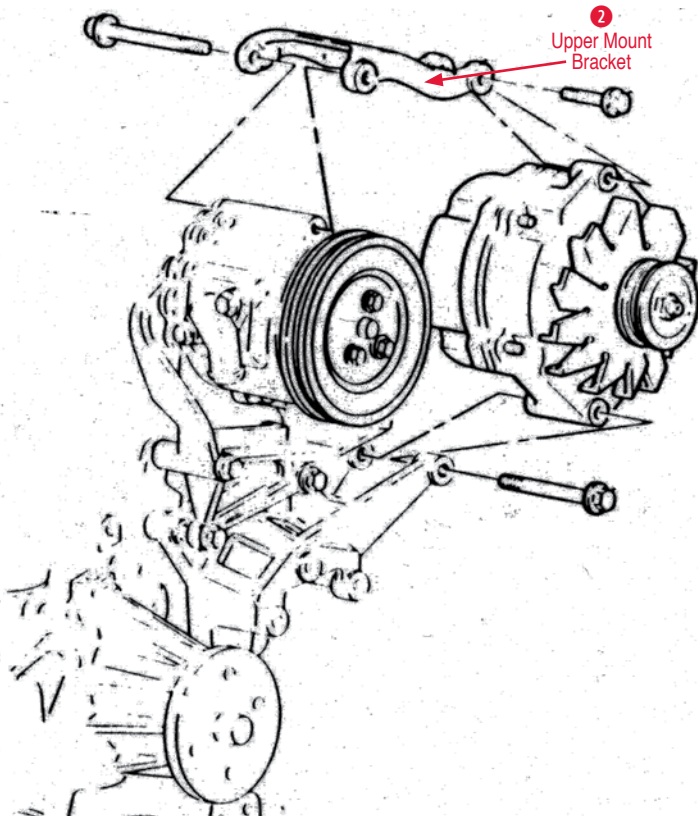

Alternator Mounting

1 Lower Mount Bracket

140157 84-91 Alternator & Power Steering Pump Lower Mount Bracket $80.00