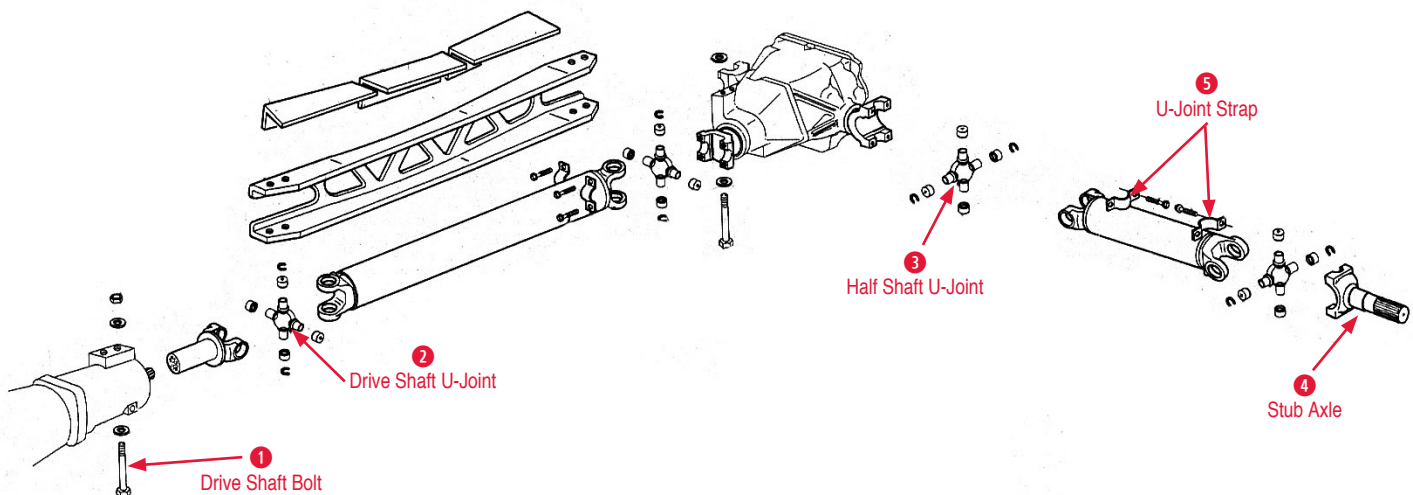

Suspension
Steering
Brakes
Engine
Fuel System
Cooling Sys
Heat/AC
Exhaust
Transmission
Electrical
Body
Interior
Fasteners
Misc.
Index
Order Form

- **1 Drive Shaft Bolt**
  440398 80-86 Drive Shaft Bolt (5/16-24X3/4 inch) . $2.00

2 Drive Shaft U-Joint

- 440209 53-96 Drive Shaft U-Joint with Fitting $15.00
- 440659 53-96 Drive Shaft U-Joint without Fitting.. $20.00
- 440658 84-96 Aluminum Drive Shaft U-Joint without Fitting..... $20.00

3 Half Shaft U-Joint

- 440184 63-96 Half Shaft U-Joint..... $30.00
- 440188 84-96 Aluminum Half Shaft U-Joint without Fitting..... $28.00

Rear End Cover Gasket

- 185327 80-96 Rear End Cover Gasket..... $7.00

Rear End Pinion Seal

- 185353 84-87 Rear End Pinion Seal $19.00

Rear End Rebuild Kit

- 440782 84-96 Complete Rear End Rebuild Kit... $128.00
- 440783 84-96 Deluxe Rear End Rebuild Kit $179.00
- 440784 84-96 Complete Rear End Rebuild Kit... $133.00
- 440785 84-96 Deluxe Rear End Rebuild Kit $151.00
- 440414 84-96 Rebuilt Rear End 3.50 (with Exchange) Dana 44..... $1,500.00

Rear Hub

- 440459 84-96 Rear Hub with Bearing Assembly $154.00

4 Stub Axle

- 440786 84-96 LH Rebuilt Stub Axle (Automatic Transmission)..... $160.00
- 440787 84-96 RH Rebuilt Stub Axle (Automatic Transmission)..... $160.00
- 440789 85-96 LH Rebuilt Stub Axle $335.00
- 440790 85-96 RH Rebuilt Stub Axle..... $335.00

Stub Axle C-Clips

- 440788 84-96 Stub Axle C-Clips (Automatic Transmission)..... $8.00
- 440791 85-96 Stub Axle C-Clips (Manual Transmission)..... $9.00

- 440271 53-13 Rear End Lube..... $22.00
- 440358 53-13 Posi-Additive $15.00

5 U-Joint Strap

- 440207 80-96 U-Joint Retainer Straps..... $16.00
- 440312 80-98 U-Joint Retainer Strap with Bolts ... $15.00