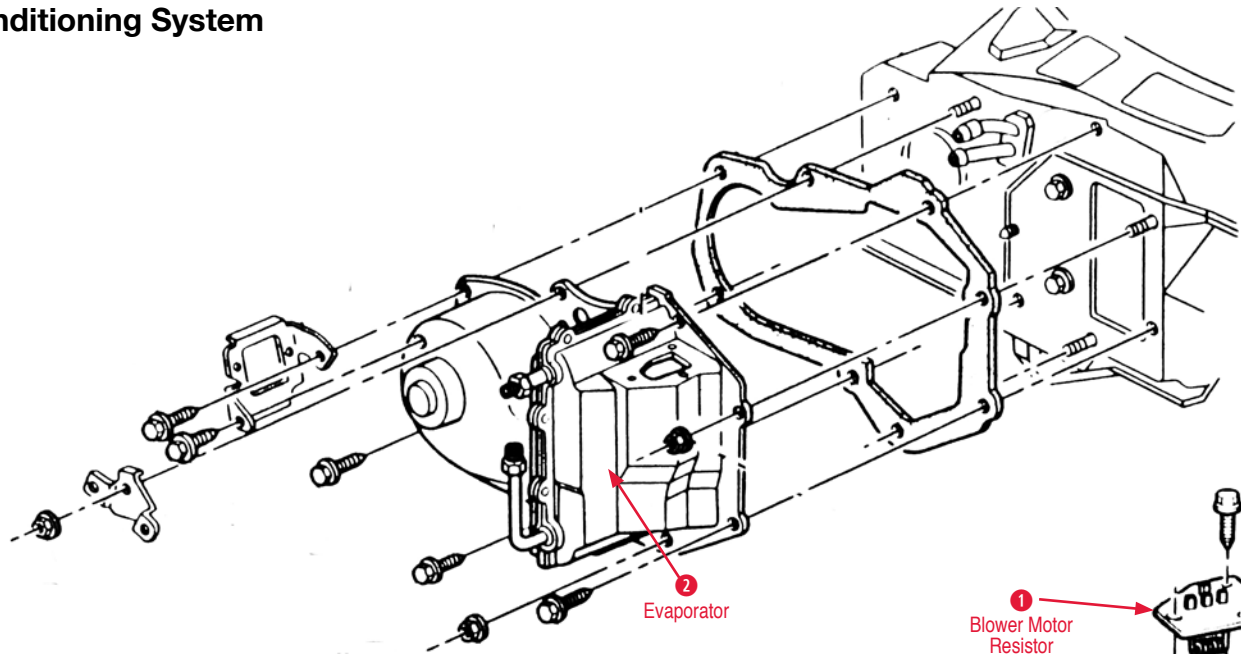

5 Heater Blower Switch

250193 84-89 Heater Blower Switch.....\$50.00

6 Heater Slide Knob

800210 84-89 Manual Heater Slide Knob\$7.00

Air Conditioning System

AC Blower Relay

370105 84-87 AC High Blower Relay\$25.00