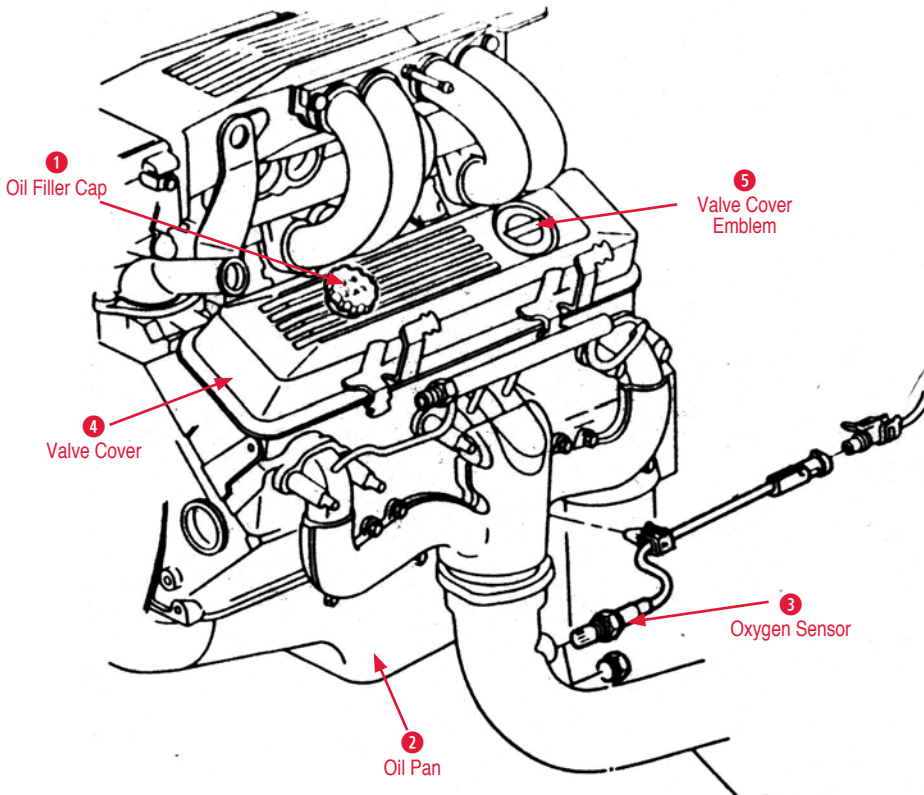

Oil Pan and Engine

- **1 Oil Filler Cap**
  910084 86-07 Oil Fill Cap Chrome Cover $27.00
  140146 88-92 Oil Filler Cap $13.00
  910639 86-13 Chrome (Supercharged) Cover..... $32.00
  910640 86-13 Chrome (Turbocharged) Cover..... $32.00
- **2 Oil Pan**
  140101 80-85 Oil Pan with RH Dip Stick (4 quart) $65.00
- **Oil Pan Drain Plug**
  140971 82-09 Engine Oil Drain Plug $18.00
- **Oil Pan Drain Plug Gasket**
  140270 53-96 Oil Pan Drain Plug Gasket $4.00
- **Oil Pressure Sensor**
  220057 84-87 Oil Pressure Sensor Switch $20.00
  220059 84-88 Oil Pressure Sensor
  (1 Blade Terminal) $34.00
- **Oil Pump Pickup**
  140426 63-85 Oil Pump Pickup with Screen..... $16.00
- **Oil Pump Suction Spring**
  340404 82-03 Oil Pump Suction Spring $8.00
- **Oil Temperature Sensor**
  370046 81-88 Oil Temperature Sensor Switch $80.00
- **3 Oxygen Sensor**
  140319 84-93 Oxygen Sensor..... $50.00
- **Oxygen Sensor Hole Plug**
  140894 80-06 Oxygen Sensor Hole Plug..... $4.00
- **4 Valve Cover**
  140432 68-86 Chrome Valve Cover (Small Block) -
  (pair) with Grommets $40.00
  140384 84-86 Aluminum Valve Cover (pair) $260.00
  140388 86-96 RH Aluminum Valve Cover -
  No Logo $128.00
  140380 86-91 Valve Cover with C4 Logo (pair) .. $375.00
- **Valve Cover Bolt**
  170534 86-87 Valve Cover Bolt..... $1.25
- **5 Valve Cover Emblem**
  165159 85-90 Valve Cover Emblem..... $40.00