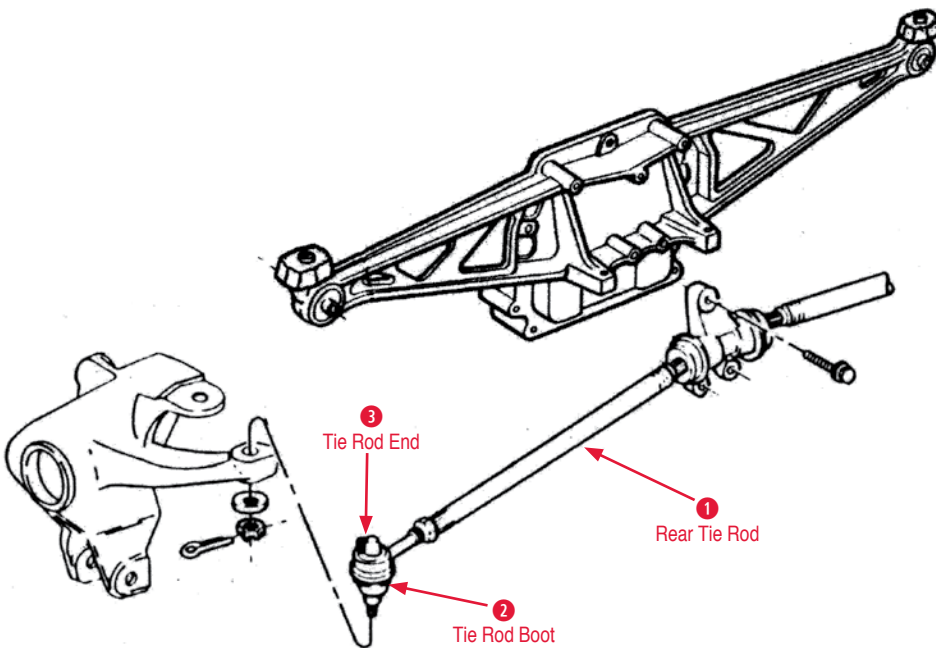

Rear Strut Rod

- 1 Camber Adjusting Bolt**
- 440814 84-96 Camber Adjusting Bolt Kit\$21.00
- 2 Strut Rod**
- 440170 84-96 Adjustable Strut Rod - pair\$144.00
- 3 Strut Rod Bushings**

- 440680 84-89 Rear Strut Rod Bushings (Poly).....\$30.00
- 440216 90-96 Rear Strut Rod Bushings (Poly).....\$30.00
- 4 Strut Rod Cap**
- 440748 84-89 Rear Strut Rod Cap.....\$2.50

Rear Spring

- 1 Center Mount Plate**
- 2 Center Mount Spacer**
- 440760 84-93 Rear Spring Center Mount Spacer ..\$9.00
- 3 Rear Spring**
- 440706 84-96 Rear Composite Spring (Replacement)\$400.00
- 4 Rear Spring Mount Kit**
- 440804 84-96 Rear Spring Mount Kit - Stock (12 pieces)\$40.00
- 5 Rear Spring Bolt Cushion**
- 440362 84-89 Rear Spring Bolt Cushion.....\$11.00

- 440656 84-96 Rear Leaf Spring Bushing Set (Polyurethane)\$16.00

Rear Tie Rod

1 Rear Tie Rod

- 440416 84-91 Rear Outer Tie Rod\$53.00
- 2 Tie Rod Boots**
- 440657 53-96 Tie Rod Boots - pair (Polyurethane) \$5.00
- 3 Tie Rod End**