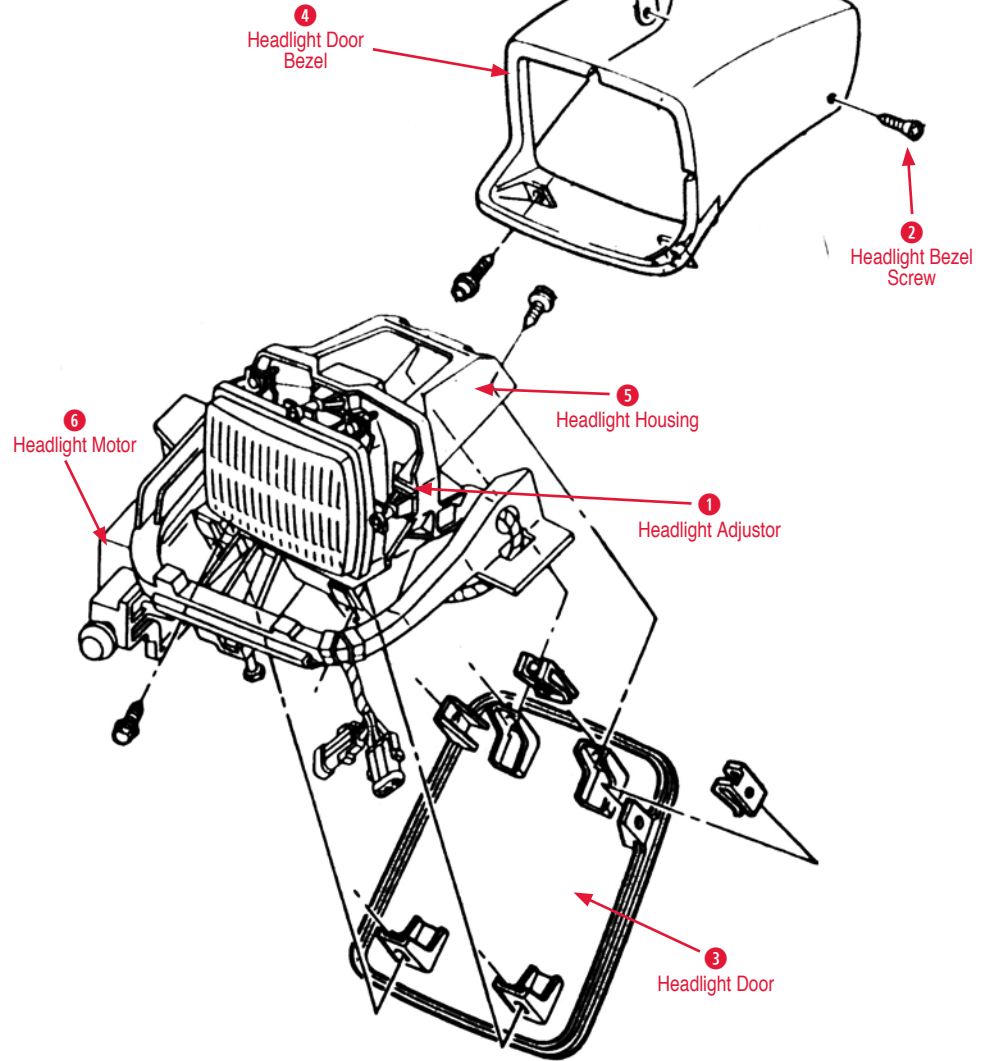

Linkage Bushing Kit

240227 88-96 Headlight Linkage Bushing Kit

(8 pcs) $35.00