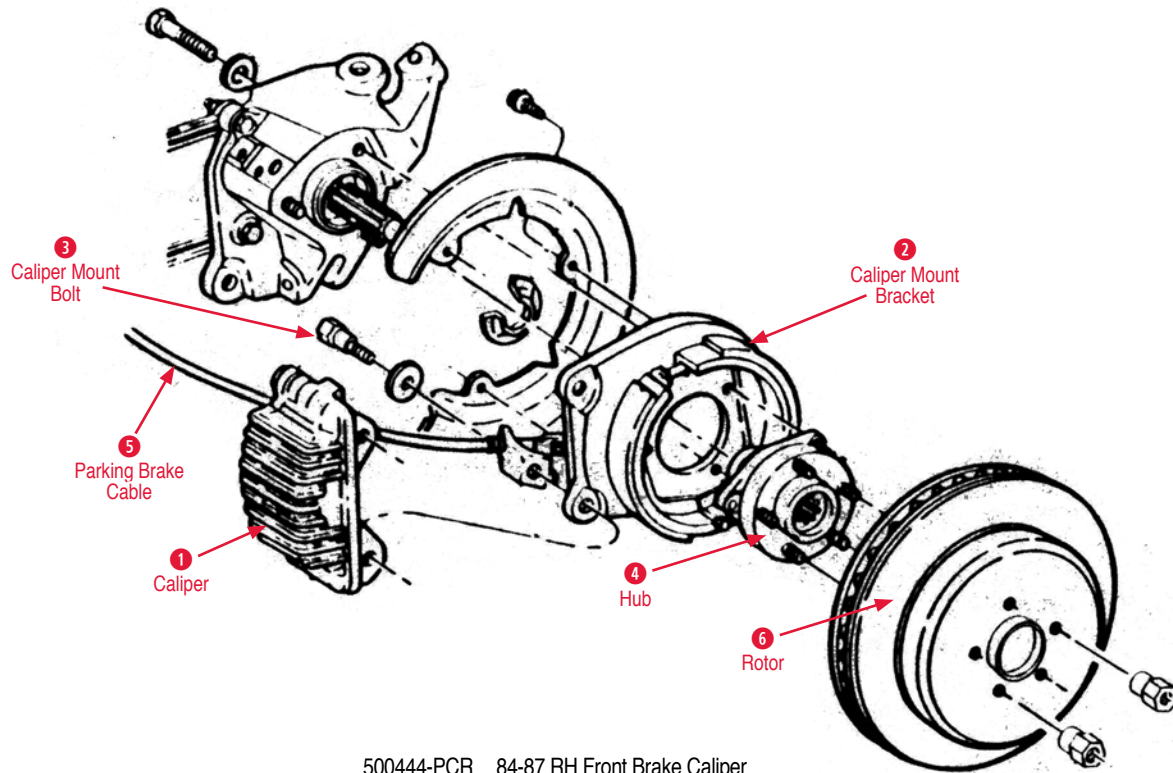

Braking System

Brake Pads

500523	84-96	Rear Hawk Brake Pads D413 HPS.....	$76.00
500524	84-96	Rear Hawk Brake Pads D413 Perf. Ceramic.....	$84.00
500566	84-87	Front Hawk HPS Brake Pad Set.....	$89.00
500304	84-87	Non-Metallic Front Brake Pad Set	$30.00
500305	84-87	Non-Metallic Rear Brake Pad Set.....	$30.00
500311	84-87	Metallic Rear Brake Pad Set.....	$20.00
500312	84-87	Metallic Front Brake Pad Set	$25.00
500309	88-96	Metallic Front Brake Pad Set	$35.00
500310	88-96	Metallic Rear Brake Pad Set.....	$30.00
500515	88-96	Front Hawk Brake Pads D412 HP Plus.....	$168.00
500516	88-96	Rear Hawk Brake Pads D413 HP Plus.....	$123.00
500519	88-96	Front Hawk Brake Pads D412 HPS.....	$119.00
500522	88-96	Front Hawk Brake Pads D412 Perf. Ceramic.....	$129.00

1 Caliper

500302	84-87	Hydraulic Front Brake Caliper Kit...	$15.00