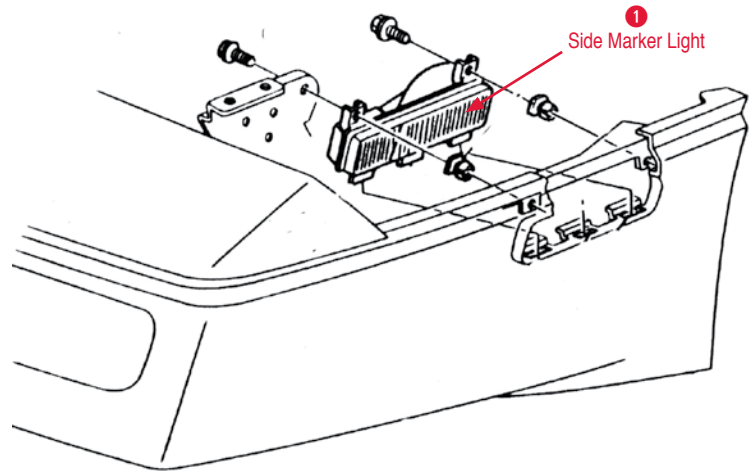

Tail Lights

- **1 Tail Light Assembly**
- 310225 84-90 LED Tail Light Assembly $46.00
- 310226 91-96 LED Tail Light Assembly $69.00
- **2 Tail Light Housing**
- 310171 90-96 Tail Light Housing.....$55.00
- **3 Tail Light Lens**

- 310120 84-90 Tail Light Lens $120.00
- 310126 90-96 Tail Light Lens $66.00

- **Tail Light LED Resistors**
- 310258 90-13 LED Tail Light Resistors.....$11.00

- **4 Tail Light Lens Gasket**
- 310127 90-90 Tail Light Lens Gasket.....$15.00
- 185363 90-96 Tail Light Lens Gasket.....$9.00

- **Tail Light Louver Set**
- 910057 84-90 Tail Light Louver Set (4 pcs) $24.00
- 910302 91-96 Tail Light Louver Set (4 pcs) $85.00
- 910404 91-96 Tail Light Louver Set (4) painted..$100.00

- **Tail Light Socket**
- 310137 84-96 Tail Light, Brake Light & Signal Light Socket.....$23.00

Front Marker Light

- **1 Side Marker Light**
- 310132 91-96 RH Front Side Marker & Corner Light.....$155.00
- 310133 91-96 LHFront Side Marker & Corner Light.....$155.00

- **Side Marker Light Socket**
- 310160 70-87 Side Marker Light Socket (with wires).....$9.00
- 490251 84-96 Side Marker & Third Brake Light Lamp Socket.....$9.00

Black Out Kit	
310164 91-96	Black Out Kit Front & Rear Lights.....$120.00

Rear Marker Light

- **1 Rear Marker Light**
- 310142 84-87 RH Rear Side Marker $50.00
- 310167 91-96 LH Rear Side Marker Light.....$77.00
- 310168 91-96 RH Rear Side Marker Light.....$79.00

- **Rear Marker Light Socket**
- 310160 70-87 Side Marker Light Socket (with wires).....$9.00
- 490251 84-96 Side Marker & Third Brake Light Lamp Socket.....$9.00