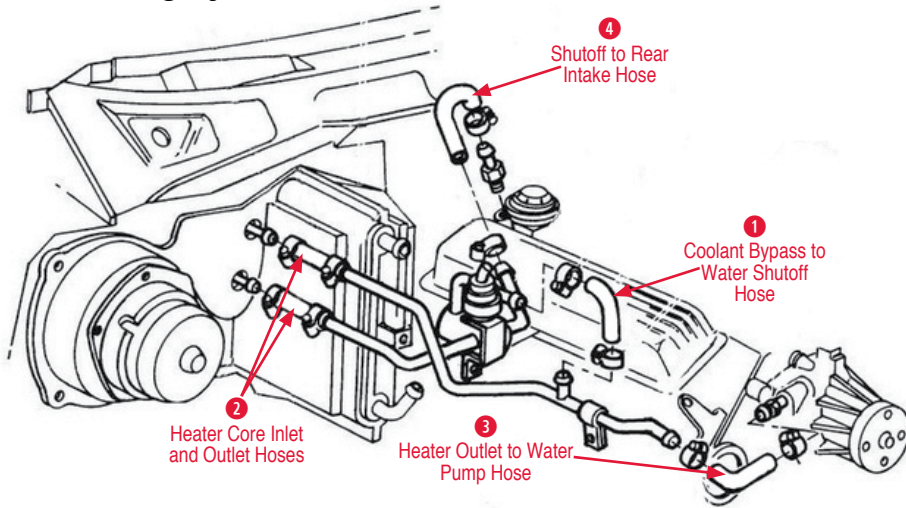

1984 Cooling System Hoses