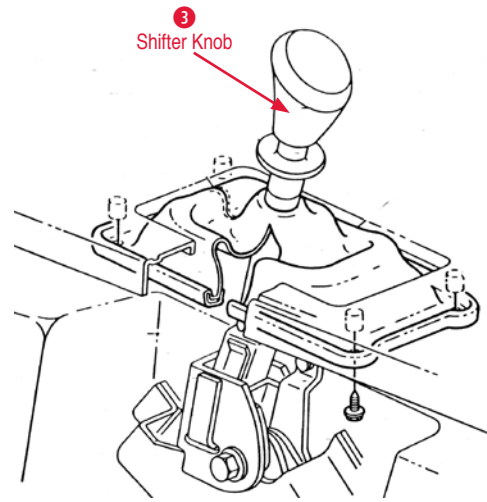

Shifter

1 Clutch Pedal Pad

190008 90-96 Clutch Pedal Pad.....$7.00

Neutral Safety Relay

370241 94-96 Neutral Safety Relay
Automatic Transmission.....$96.00

Neutral Safety Switch

370128 84-96 Neutral Safety & BackUp Light
Switch - Automatic Transmission...$75.00

Overdrive Switch

370246 85 Overdrive Switch In Shifter Knob...$80.00

2 Push Button

340300 84-96 Auto Trans Shifter Push Button.....$12.00

340205 90-96 Shifter Push Button.....$15.00

3 Shifter Knob (Automatic)

340001 85-96 Leather Automatic Transmission
Shifter Knob.....$40.00

340088 85-96 Woodgrain Shifter Knob
(Automatic Transmission).....$35.00

3 Shifter Knob (Manual)

340269 89-96 Shifter Knob - 6 speed.....$55.00

4 Shifter Knob Retainer

340283 84-96 Automatic Transmission Shift Knob
Button Retainer.....$5.00

370147 86-88 Overdrive Switch In Shifter Knob . $150.00

Pedal Shaft Retainer

340095 55-04 Clutch/Brake Pedal Shaft Retainer $15.00

Shifter Knob Key Lock Wedge

340214 84-96 Shifter Knob Key Lock Wedge.....$11.00

Gaskets

Body Gaskets

Mirror

185335 84-96 RH Door Mirror Gasket.....$30.00

185338 84-96 LH Door Mirror Gasket.....$47.00

Tail Light Lens

185363 90-96 Tail Light Lens Gasket.....$9.00

Engine Gaskets

Air Cleaner

185324 82-84 Air Cleaner Seal.....$10.00

Intake

185369 90-95 Intake Gasket.....$19.00

Plenum

185095 85-90 Upper Intake Manifold Gasket
(Plenum Gasket).....$19.00

185096 85-90 Lower Plenum Gasket Set.....$20.00

Radiator Deflector

185355 87-91 Upper Radiator Deflector Seal.....$10.00

Throttle Body

185326 85-96 Throttle Body Gasket.....$32.00

185354 85-93 C4 Throttle Body Gasket Kit.....$39.00

185372 82-84 Throttle Body Rebuild Kit
(Front & Rear).....$110.00

Timing Chain Cover

185037 75-91 Timing Chain Cover Gasket Set -
Small Block.....$16.00

Transmission Dipstick

185012 78-96 Transmission Dipstick Tube Gasket -
Automatic Transmission.....$3.00

Valve Cover

185013 56-85 Valve Cover Gasket - pair (Cork)
Small Block.....$10.00

Water Pump

185030 55-87 Water Pump Gasket - Small Block ..$3.00

Suspension Gaskets

A-Arm

185210 84-87 A-Arm Dust Cover - pair.....$25.00

185211 88-96 A-Arm Dust Cover - pair.....$25.00

Rear End

185327 80-96 Rear End Cover Gasket.....$7.00

185353 84-87 Rear End Pinion Seal.....$19.00