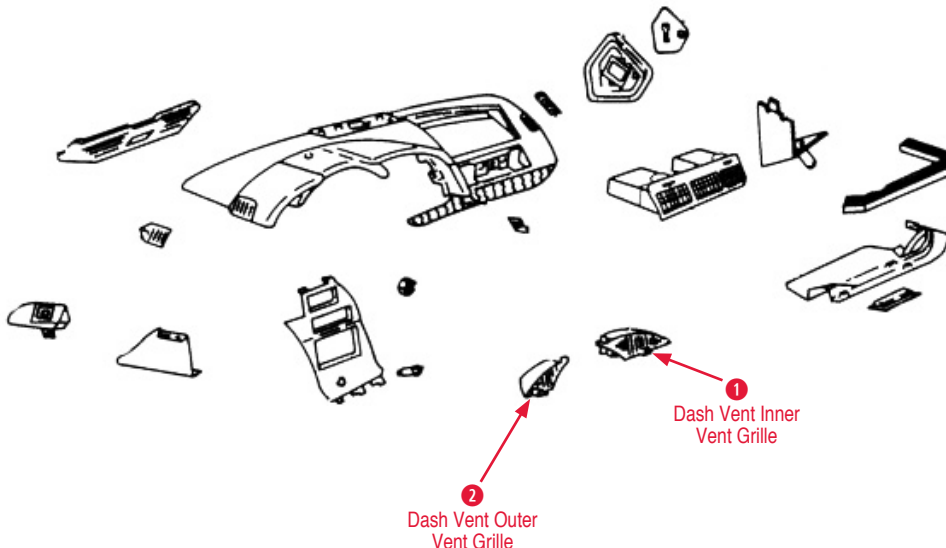

Dash Vents

1 Dash Vent Inner Vent Grille

- 110217 90-91 Dash Vent Inner Vent Grille LH.....$40.00
- 110218 92-93 Dash Vent Inner Vent Grille LH.....$40.00
- 110219 94-96 Dash Vent Inner Vent Grille LH.....$40.00

2 Dash Vent Outer Vent Grille

- 110214 90-91 Dash Vent Outer Vent Grille LH.....$40.00
- 110215 92-93 Dash Vent Outer Vent Grille LH.....$40.00
- 110216 94-96 Dash Vent Outer Vent Grille LH.....$40.00

Glove Box Fasteners

- 170204 84-93 Glove Box Hinge Screw Kit (5 Pcs) $3.75
- 170563 84-93 Glove Box Lid Screw Kit (9 Pcs) $4.50
- 170942 84-93 Glove Box Housing Screw Kit (6 Pcs).....$3.75

Side Dash Vent

- 110175 90-96 A/C Side Vent Dash.....$17.50