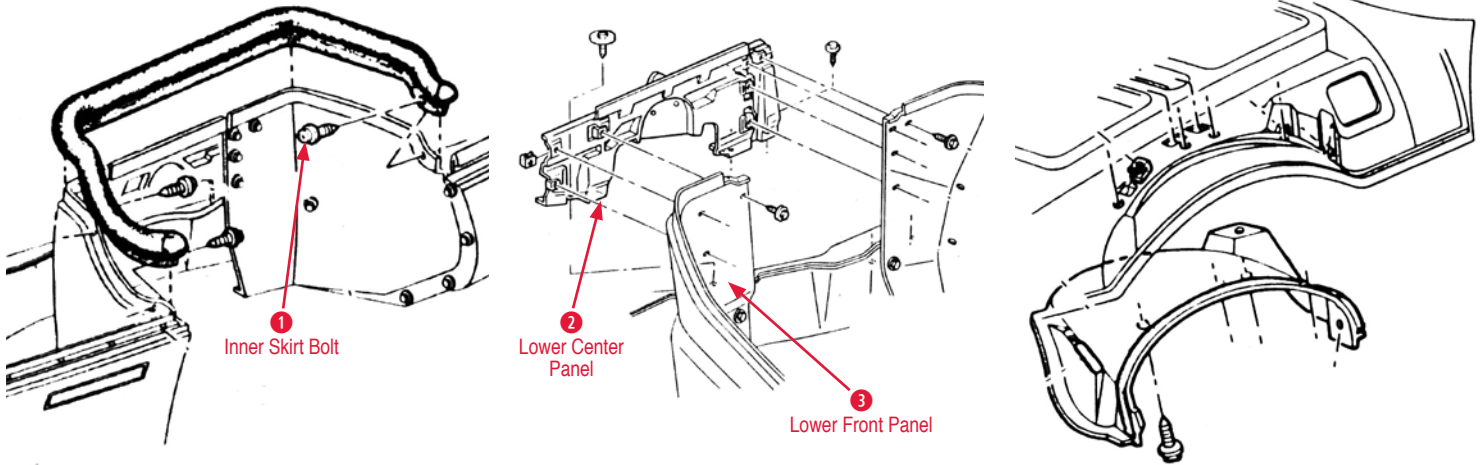

Front Wheelhouse