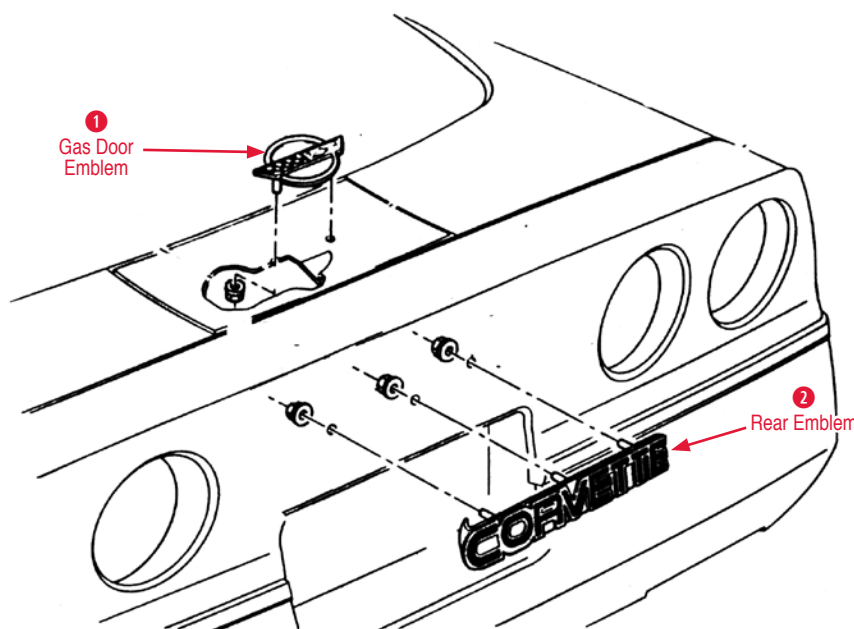

Rear Emblems

1 Gas Door Emblem

1 Gas Door Emblem

165060	84-90	Gas Door Emblem.....	$60.00
165094	91-96	Gas Door Emblem (Black)	$55.00
165177	93-96	Chrome Gas Door Emblem.....	$58.00
165188	96	Gas Door Emblem - Collector Edition.....	$58.00

2 Rear Emblem

165175	84-88	Rear Bumper Emblem - CORVETTE (all colors available).....	$50.00
165179-817	91-96	Chrome Front & Rear Lettering Kit	$15.00
165179-822	91-96	Chrome Front & Rear Lettering Kit - Red	$15.00
165179-823	91-96	Chrome Front & Rear Lettering Kit - Black.....	$15.00
165179-902	91-96	Chrome Front & Rear Lettering Kit - Gold	$15.00

Other Emblems

Center Cap Emblem

470162	88-89	Center Cap Emblem.....	$25.00

Hood Side Emblem

165012	93	Hood Side Emblem - 40th Anniversary Emblem - ZR-1	$25.00

Side Emblem - Collector Edition

165075	96	Collector Edition Side / Hood Emblem.....	$55.00
165076	96	Collector Edition Side / Hood Emblem.....	$45.00

Speaker Emblem

330064	84-96	Speaker Emblem Delco-GM	$20.00
330066	84-89	Speaker Emblem Delco-Bose.....	$20.00
330062	90-96	Gold Speaker Emblem Delco-Bose.....	$20.00

Under Hood Emblem

165073	93-96	Under Hood - Mobil 1 Emblem.....	$15.00
165085	86-93	Under Hood - Bowling Green Emblem.....	$50.00