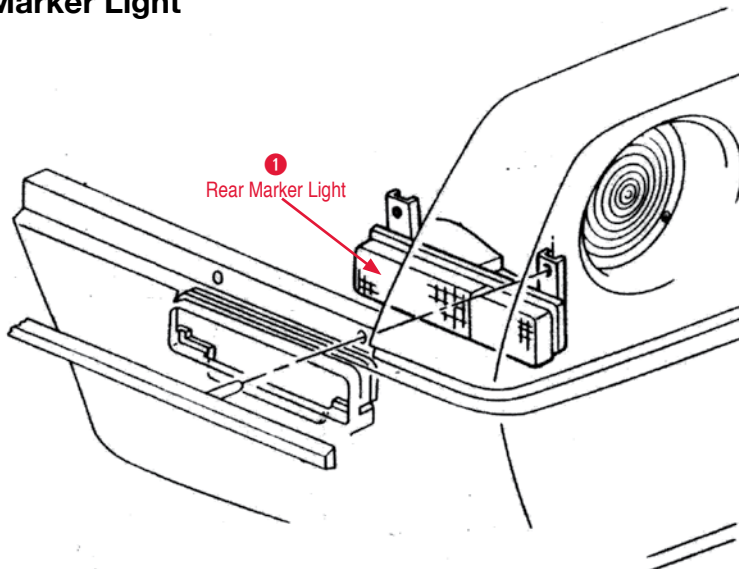

Rear Marker Light