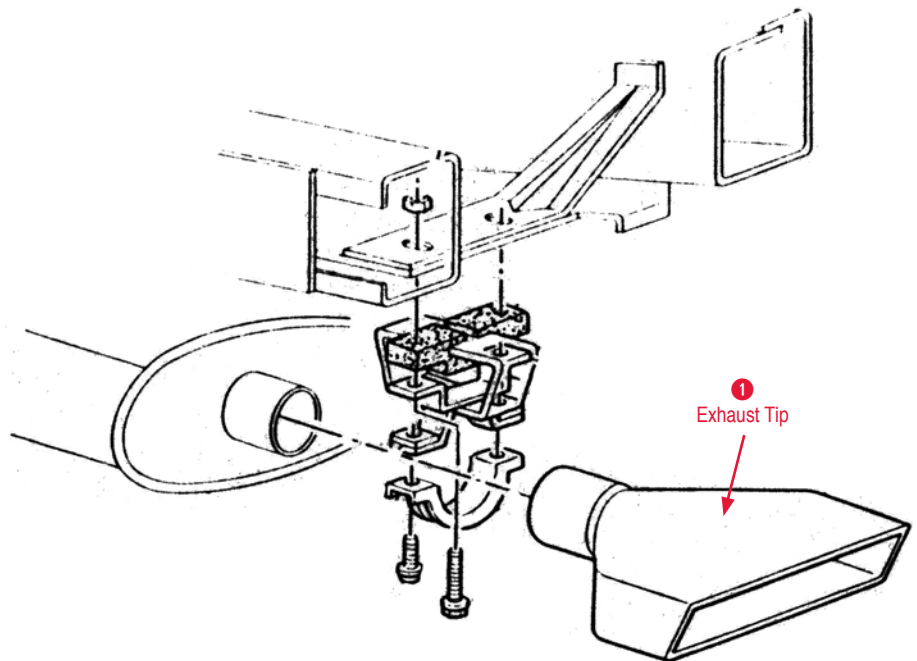

Muffler Hangers

1 Muffler Hanger

- 150291 84-96 Exhaust Hanger Kit.....$37.00
- 150292 89-96 Muffler Hanger.....$11.00

2 Muffler Hanger Insulator

- 150290 84-96 Muffler Hanger Insulator with Bracket & Hardware $21.00

Exhaust Tip

1 Exhaust Tip

- 150189 74-88 Exhaust Extension - pair (Stainless Steel).....$45.00
- 150188 85-91 Exhaust Tip Set - (Stainless Steel) (4 pcs).....$70.00
- 150373 85-91 Chrome ZR-1 Style Exhaust Tip Set.....$70.00

- 150166 92-96 Rectangular Exhaust Tips - pair (Stainless Steel).....$55.00
- 150476 85-91 Exhaust Rectangle Tips (Stainless Steel) - pair $45.00