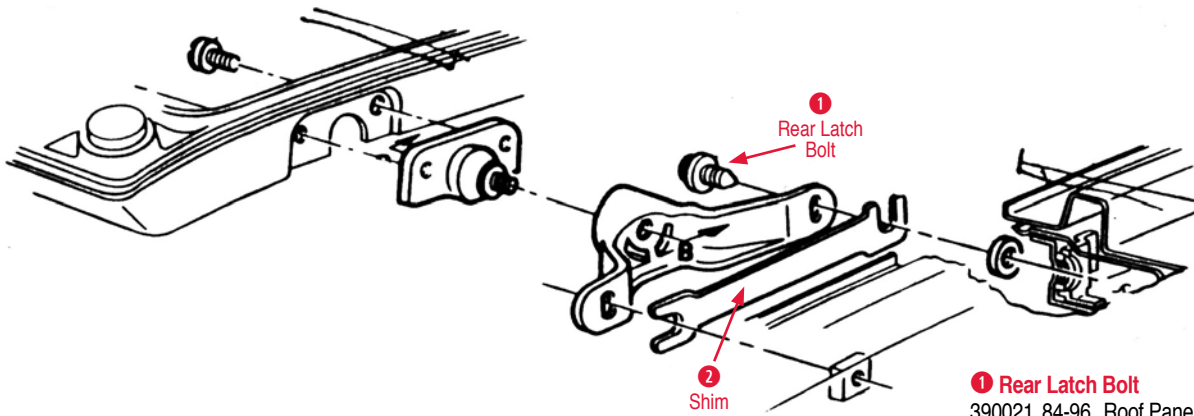

Rear Latch

- **1 Rear Latch Bolt**
  390021 84-96 Roof Panel Rear Latch Bolt - each ..$6.00
- **2 Shim**
  360088 84-95 Roof Panel Rear Latch Shim..... $1.00