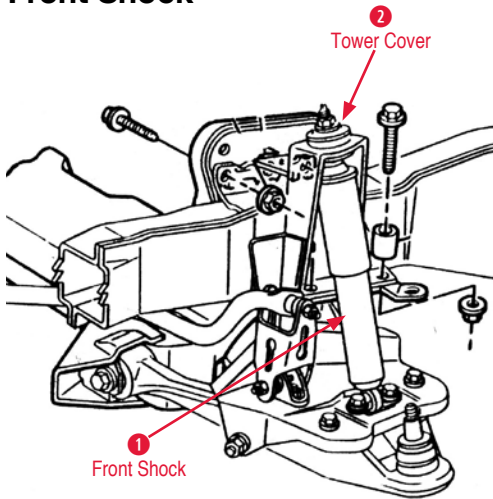

Front Shock

1 Front Shock		
440707	84-87	Bilstein Front Shock (Each).....$126.00
440701	84-87	Bilstein Front Stock (Each).....$70.00
440717	88	Bilstein Front Shock without Z51 (Each).....$73.00
440719	88	Bilstein Front Shock Z51 (Each) $73.00
440736	89-91	Bilstein Front Shock with Select Ride (Each) (FX3) $199.00
440728	89-94	Bilstein Front Shock Z51 (Each) ..$105.00
440731	95-96	Bilstein Front Shock Z51 (Each) $73.00
440738	92-95	Bilstein Front Shock with Select Ride (Each) (FX3) $295.00
2 Tower Cover		
910641	84-96	Chrome Tower Covers $30.00

Front Spring