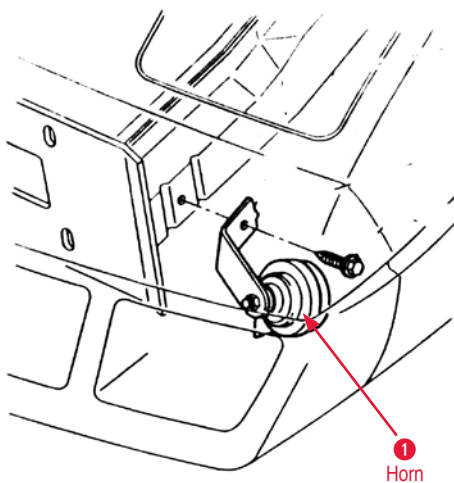

1 Horn

350181 55-04 Horn A Note - Replacement (High Note).....$50.00
350205 55-04 Horn F Note - Replacement (Low Note).....$50.00
350251 87 Horn A Note.....$55.00
350206 88-91 Horn C Note.....$60.00

Courtesy Light

290008 84-91 Courtesy Light.....$9.00