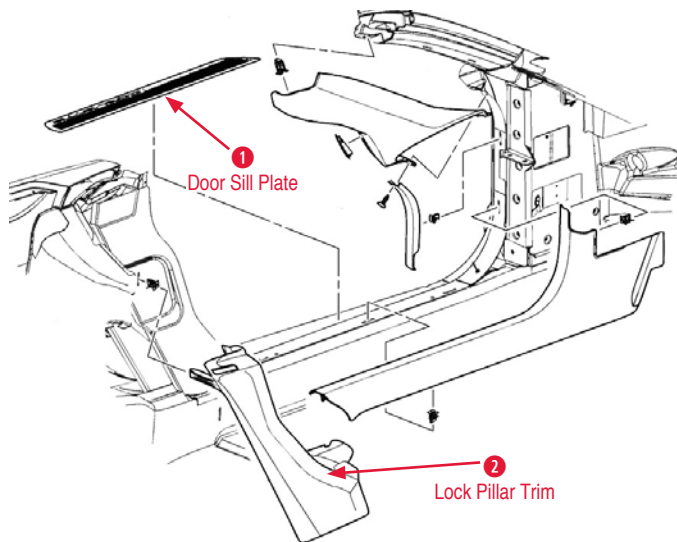

Door Sill

Door Sill Screws

170627 84-96 Door Sill Screw Kit (6 Pcs) $3.50

2 Lock Pillar Trim

290428 86-87 Convertible Lock Pillar Trim - pair .. $50.00

290441 88-89 Convertible Lock Pillar Trim - pair .. $50.00

290141 90-93 Convertible Lock Pillar Trim - pair .. $50.00

290214 94-96 Convertible Lock Pillar Trim - pair .. $50.00

Quarter Trim Screws

170149 84-93 Coupe Dog Leg Screws - (Quarter Trim Panel Screw) $2.00

Sill Protectors

920001 90-96 Sill Protector Clear..... $69.00

920004 84-87 Sill Protector (Black) without Logo . $65.00

920005 84-87 Sill Protector (Clear) without Logo . $65.00

920006 84-87 Sill Protector Black with White Letters $69.00

920007 84-87 Sill Protector Clear with Black Letters $69.00

920008 88-89 Sill Protector Black without Logo.... $65.00

920009 88-89 Sill Protector Clear without Logo.... $65.00

920010 88-89 Sill Protector Black with White Letters $69.00

920011 88-89 Sill Protector Clear with Black Letters $69.00

920012 90-96 Sill Protector Black without Logo.... $69.00

920013 90-96 Sill Protector Clear without Logo.... $69.00

920014 90-96 Sill Protector Black with White Letters $69.00

920015 90-96 Sill Protector Clear with Black Letters $69.00

920026 88-90 Chrome Sill Protector (pair)..... $99.00

920027 91-96 Chrome Sill Protector (pair)..... $99.00

Door Sill Carpet (*add color code, please see pg. 69)

280725*88-89 Door Sill Carpet without Plastic (pair)..... $80.00

280726*89-89 Door Sill Carpet without Plastic (pair)..... $80.00

280798*90-96 Front Sill Plate Carpet Cut Pile..... $110.00

Door Sill Pad (*add color code, please see pg. 69)

280677*84-87 Door Sill Pad (pair) $85.00

1 Door Sill Plate

290405-20 84-87 LH Door Sill Plate (Black) ... $260.00

290405-22 84-87 LH Sill Plate (Graphite) $270.00

290405-27 84-85 LH Door Sill Plate (Red)..... $270.00

290405-69 84-87 LH Door Sill Plate (Gray) $270.00

290405-75 86-87 LH Door Sill Plate (Red)..... $270.00

290405-79 84-85 LH Door Sill Plate (Blue)..... $270.00

290406-20 84-87 RH Door Sill Plate (Black)... $260.00

290406-22 84-87 RH Sill Plate (Graphite)..... $270.00

290406-27 84-85 RH Door Sill Plate (Red)..... $270.00

290406-69 84-87 RH Door Sill Plate (Gray).... $270.00

290406-75 86-87 RH Door Sill Plate (Red)..... $270.00

290406-79 84-85 RH Door Sill Plate (Blue) $270.00