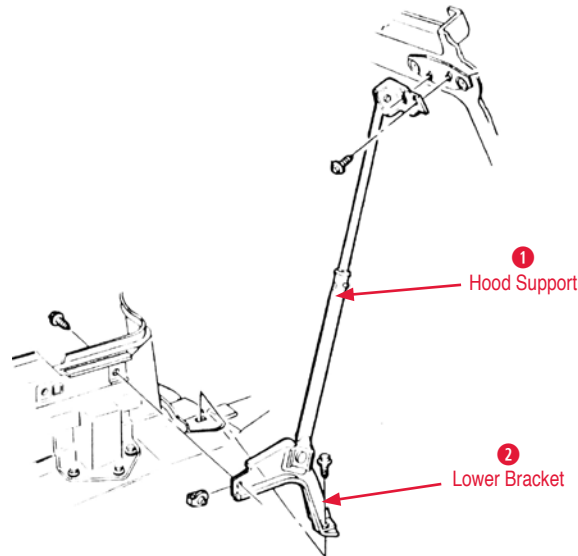

Hood Latch

Guide Pin Bushing

260099 84-96 Hood Guide Pin Bushing.....$9.00
1 Latch Pin

260175 84-96 Hood Latch Pin.....$23.00
Latch Nut
260118 84-96 Hood Latch Nut.....$30.00
2 Spring Retainer
260228 84-96 Hood Pin Spring Retainer.....$30.00

Hood Support

1 Hood Support

260089 84-86 Hood Support (Scissor Type).....$90.00
260030 85-96 LH Hood Strut.....$107.00
260047 85-96 LH Hood Strut (Replacement).....$60.00
2 Lower Bracket
260112 88-93 LH Hood Strut Lower Bracket.....$50.00

Hinge & Assist Rod

1 Assist Rod
260111 84-88 Hood Assist Rod LH or RH
(2 required per car).....$108.00

2 Hinge

260130 84-96 RH Hood Hinge.....$136.00
3 Hinge Shim
260165 84-00 Hood Shim.....$22.00
4 Hinge U Shim
260113 84-96 Hood Hinge Shim.....$20.00

Suspension
Steering
Brakes
Engine
Fuel System
Cooling Sys
Heat/AC
Exhaust
Transmission
Electrical
Body
Interior
Fasteners
Misc.
Index
Order Form