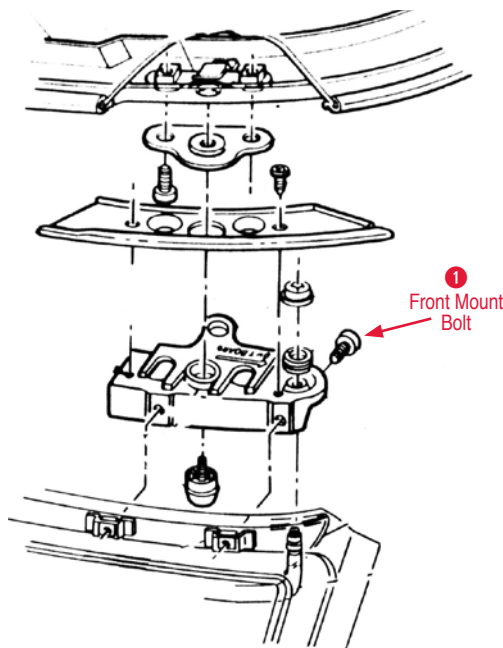

2 Headliner

910353 84-96	Solid Black Headliner	$30.00
910535 84-96	Perforated Black Headliner	$30.00
280872 84-85	Roof Panel Headliner	$150.00
280873 86-96	Roof Panel Headliner	$150.00

3 Roof Panel

390100-BLUE	84-86	Transparent Roof Panel (Blue)	$725.00
390100-BRONZE	84-86	Transparent Roof Panel (Bronze).....	$725.00
390100-GRAY	84-86	Transparent Roof Panel (Gray).....	$725.00
390101-BLUE	86-88	Transparent Roof Panel (Blue)	$725.00
390101-BRONZE	86-88	Transparent Roof Panel (Bronze).....	$675.00
390101-GRAY	86-88	Transparent Roof Panel (Gray).....	$675.00
390102-BLUE	89-96	Transparent Roof Panel (Blue)	$725.00
390102-BRONZE	89-96	Transparent Roof Panel (Bronze).....	$675.00
390102-GRAY	89-96	Transparent Roof Panel (Gray).....	$675.00

Roof Panel Slider Bracket

390042 84-96	Roof Panel Slider Bracket Set.....	$80.00

4 Weatherstrip

460182 84-96	Roof Panel Weatherstrip (Coupe) (pair) (more durable rubber).....	$125.00
460195 84-96	Coupe Weatherstrip Roof Panel (pair) (soft rubber).....	$90.00
460287 84-96	Roof Panel Weatherstrip (Latex) (pair).....	$144.00

5 Weatherstrip Retainer

460183 84-96	LH Roof Panel Weatherstrip Retainer	$43.00
460184 84-96	RH Roof Panel Weatherstrip Retainer	$43.00

1 Front Mount Bolt

390020 84-96	Roof Panel Front Mount Bolt.....	$7.00

Roof Panel Wrench

390037 84-96	Top Roof Panel Wrench (15 MM Ratchet)	$30.00