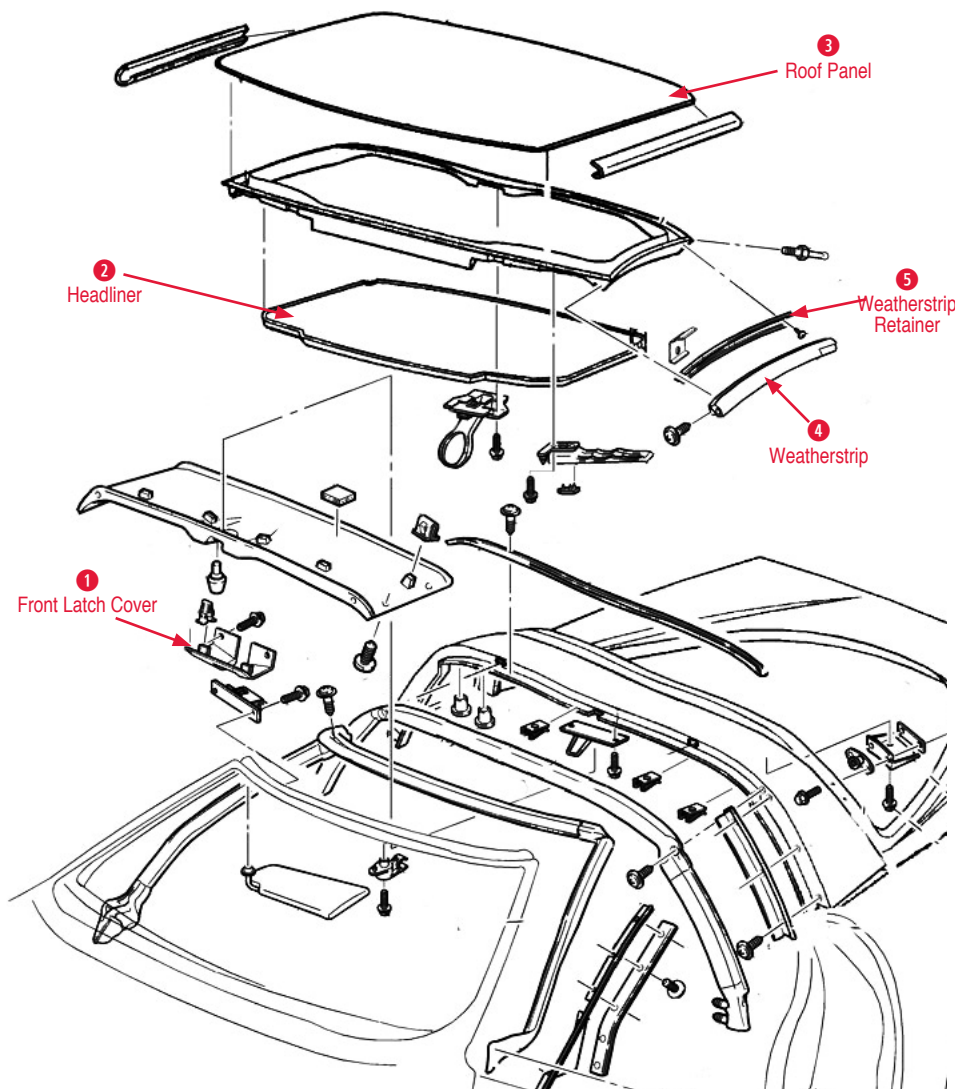

2 Headliner

910353 84-96	Solid Black Headliner	$30.00
910535 84-96	Perforated Black Headliner	$30.00
280872 84-85	Roof Panel Headliner	$150.00
280873 86-96	Roof Panel Headliner	$150.00

3 Roof Panel

390100-BLUE	84-86	Transparent Roof Panel (Blue)	$725.00
390100-BRONZE	84-86	Transparent Roof Panel (Bronze).....	$725.00
390100-GRAY	84-86	Transparent Roof Panel (Gray).....	$725.00
390101-BLUE	86-88	Transparent Roof Panel (Blue)	$725.00
390101-BRONZE	86-88	Transparent Roof Panel (Bronze).....	$675.00
390101-GRAY	86-88	Transparent Roof Panel (Gray).....	$675.00
390102-BLUE	89-96	Transparent Roof Panel (Blue)	$725.00
390102-BRONZE	89-96	Transparent Roof Panel (Bronze).....	$675.00
390102-GRAY	89-96	Transparent Roof Panel (Gray).....	$675.00

Roof Panel Slider Bracket

390042 84-96	Roof Panel Slider Bracket Set.....	$80.00

4 Weatherstrip

460182 84-96	Roof Panel Weatherstrip (Coupe) (pair) (more durable rubber).....	$125.00
460195 84-96	Coupe Weatherstrip Roof Panel (pair) (soft rubber).....	$90.00
460287 84-96	Roof Panel Weatherstrip (Latex) (pair).....	$144.00

5 Weatherstrip Retainer

460183 84-96	LH Roof Panel Weatherstrip Retainer	$43.00
460184 84-96	RH Roof Panel Weatherstrip Retainer	$43.00

1 Front Mount Bolt

390020 84-96	Roof Panel Front Mount Bolt.....	$7.00

Roof Panel Wrench

390037 84-96	Top Roof Panel Wrench (15 MM Ratchet)	$30.00