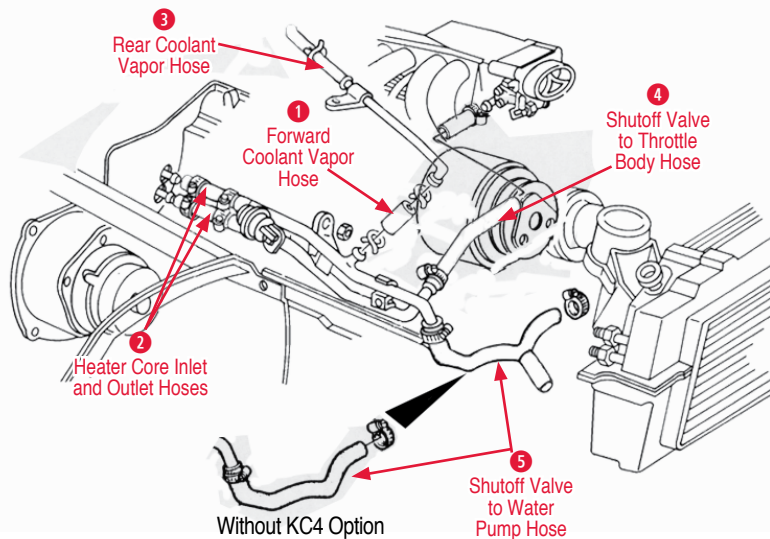

1985-91 Cooling System Hoses

1986 shown

1 Forward Coolant Vapor Hose	145458 86-87 Forward Coolant Vapor Hose	$5.00
2 Heater Core Inlet and Outlet Hoses	145444 84-87 Heater Hoses (pair)	$10.00
Heater Core to Surge Tank Hose	145465 90-91 Upper Heater Core Coolant Outlet to Upper Surge Inlet Hose.....	$17.95
Lower Radiator Hose	145455 85 Lower Radiator Hose.....	$34.00
	145607 85-87 Lower Hose (without VOI or 251)...	$34.00
	145460 86-89 Lower Radiator Hose.....	$28.00
	145610 86-89 Lower Hose (Convertible) with KC4, Z51, Z52.....	$28.00
	145467 90-91 Lower Radiator Outlet Hose L98....	$32.00
3 Rear Coolant Vapor Hose	145459 86-89 Rear Coolant Vapor Hose	$10.00
4 Shutoff Valve to Throttle Body Hose	145271 85-87 Heater to Throttle Body Hose.....	$18.00
5 Shutoff Valve to Water Pump Hose	145457 85-87 Water Pmp Shutoff Valve w/o KC4	$13.00
	145452 85-87 Shutoff Valve Water Pump to KC4 Oil Cooler	$59.95

Throttle Body Coolant Hose	145606 85-91 Throttle Body Coolant Hose	$12.00
Upper Radiator Hose	145456 85-89 Upper Radiator Hose.....	$20.00
	145466 90-91 Upper Radiator Hose L-98	$20.00