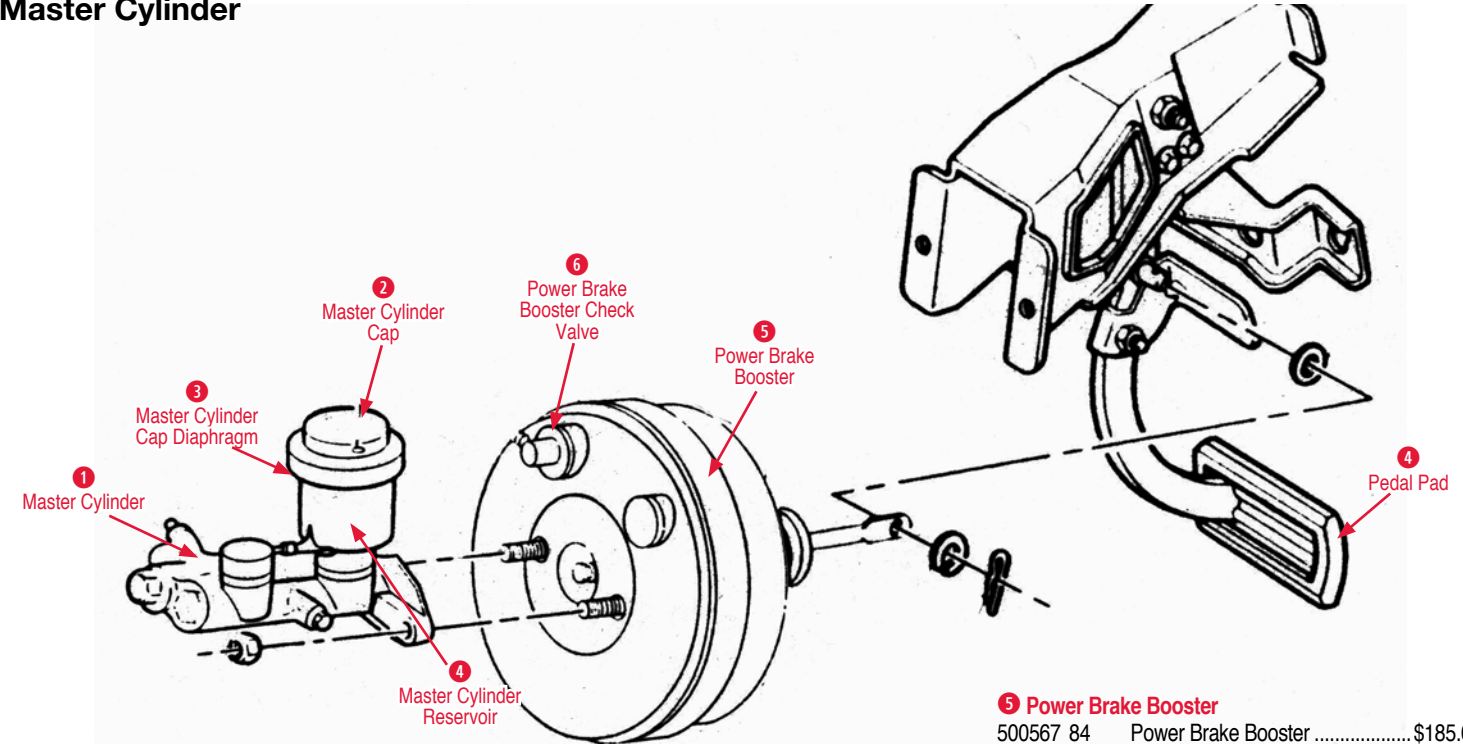

Master Cylinder

Master Cylinder Low Fluid Level Sensor Connector

490342 84-96 Low Fluid Sensor Connector.....$30.00

1 Master Cylinder

500326 84 Brake Master Cylinder with Reservoir (New).....$230.00
500602 85 Brake Master Cylinder with Reservoir (New).....$230.00
500317 89-91 Master Cylinder with Reservoir (New).....$210.00

Master Cylinder Chrome Cover

910360 84-91 MC Chrome Reservoir Cover.....$30.00

2 Master Cylinder Cap

500811 87-15 Master Cylinder Reservoir Cap.....$38.00
910085 92-12 MC Chrome Cap Cover.....$30.00

3 Master Cylinder Cap Diaphragm

500508 84-85 Master Cylinder Cap Diaphragm....$12.00

Master Cylinder Reservoir Switch

370308 91-07 MC Reservoir Switch.....$19.00

4 Pedal Pad

190033 84-96 Brake Pedal Pad with Automatic Transmission $8.00
190041 84-89 Brake or Clutch Pedal Pad.....$8.00

5 Power Brake Booster

500567 84 Power Brake Booster $185.00
500190 85-91 Power Brakes Booster (New).....$170.00

Pedal Spring Bushing

500179 67-96 Clutch & Brake Pedal Spring Bushing$3.00

6 Power Brake Booster Check Valve

500287 84-92 Power Brake Booster Check Valve $28.00
500753 92-08 Pwr Brake Booster Check Valve Kit$32.00

Power Brake Booster Check Valve Grommet

500061 93-02 Booster Check Valve Grommet $9.00