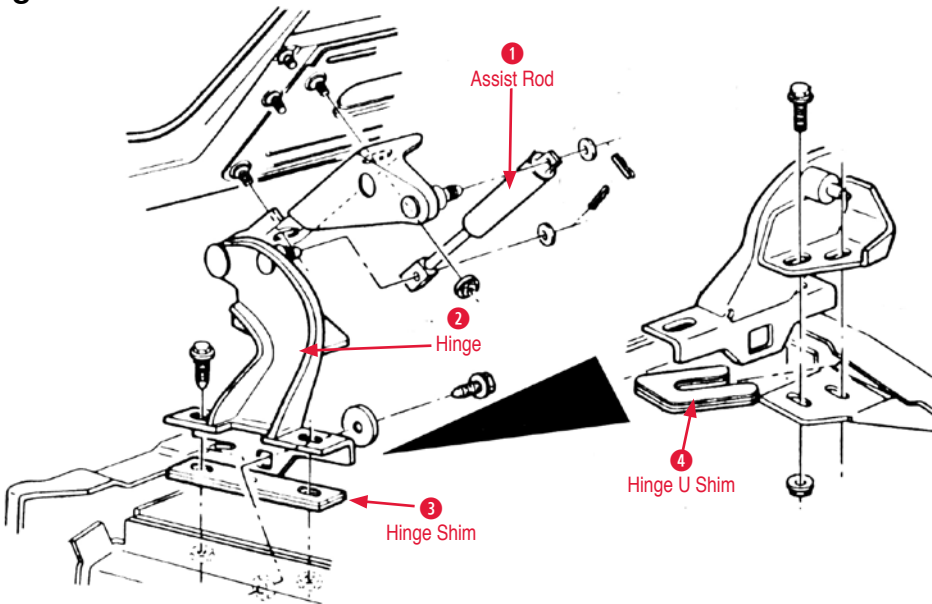

Hinge & Assist Rod

1 Assist Rod
260111 84-88 Hood Assist Rod LH or RH
(2 required per car).....$108.00

2 Hinge

260130 84-96 RH Hood Hinge.....$136.00
3 Hinge Shim
260165 84-00 Hood Shim.....$22.00
4 Hinge U Shim
260113 84-96 Hood Hinge Shim.....$20.00

Suspension
Steering
Brakes
Engine
Fuel System
Cooling Sys
Heat/AC
Exhaust
Transmission
Electrical
Body
Interior
Fasteners
Misc.
Index
Order Form