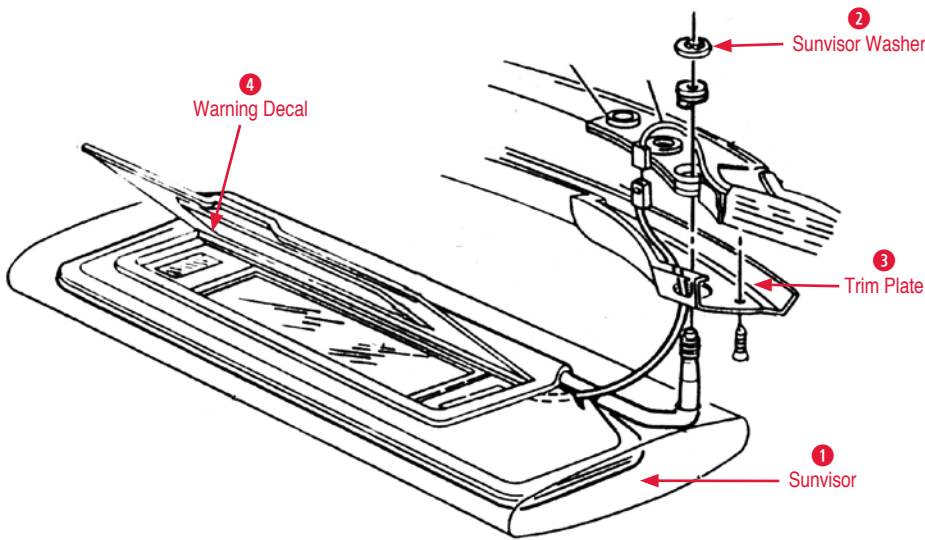

290707 84-96 LH Rear Window Package Tray Side Trim.....\$75.00

Courtesy Light

290008 84-91 Courtesy Light.....\$9.00

290011 63-13 Courtesy Light Socket - Replacement Universal\$23.00

Sunvisor

1 Sunvisor

280673*84-96	LH Sunvisor Replacement Plain	\$52.00
280674*84-96	RH Sunvisor Replacement Plain ...	\$52.00
280680 84-96	RH Sunvisor with Lighted Mirror	\$99.00
280681 84-96	LH Sunvisor with Lighted Mirror	\$99.00
280682 84-96	Sunvisor (pair) Both Lighted (Replacement)	\$180.00
280876 84-87	LH Sunvisor with Map Strap.....	\$60.00
280877 84-96	RH Sunvisor with Map Strap	\$60.00