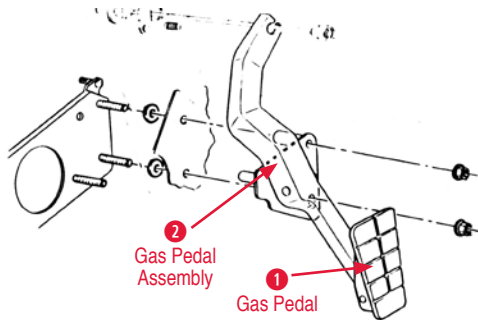

Gas Pedal

- **1 Gas Pedal**
  190022 68-08 Gas Pedal $7.00
- **2 Gas Pedal Assembly**
  190016 84-88 Gas Pedal Assembly $60.00
  190043 92-96 Gas Pedal Assembly $80.00