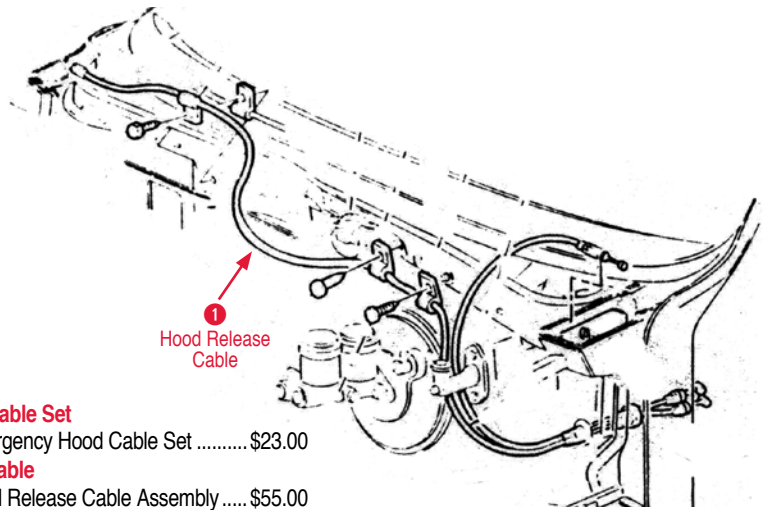

Hood Release Cable

- **Emergency Hood Cable Set**
  910574 84-96 Emergency Hood Cable Set $23.00
- **1 Hood Release Cable**
  260031 84-96 Hood Release Cable Assembly $55.00

Hood Panel & Insulation

- **Hood**
  450342 84-84 Hood (Hand Laid) Stock Design $1,200.00
  450343 85-88 Hood (Hand Laid) Stock Design $1,200.00
  450344 89-96 Hood (Hand Laid) Stock Design $1,800.00
- **Hood Insert**
  450363 84-96 Hood Insert Louvered - pair $199.00
- **Insulation Retainer**