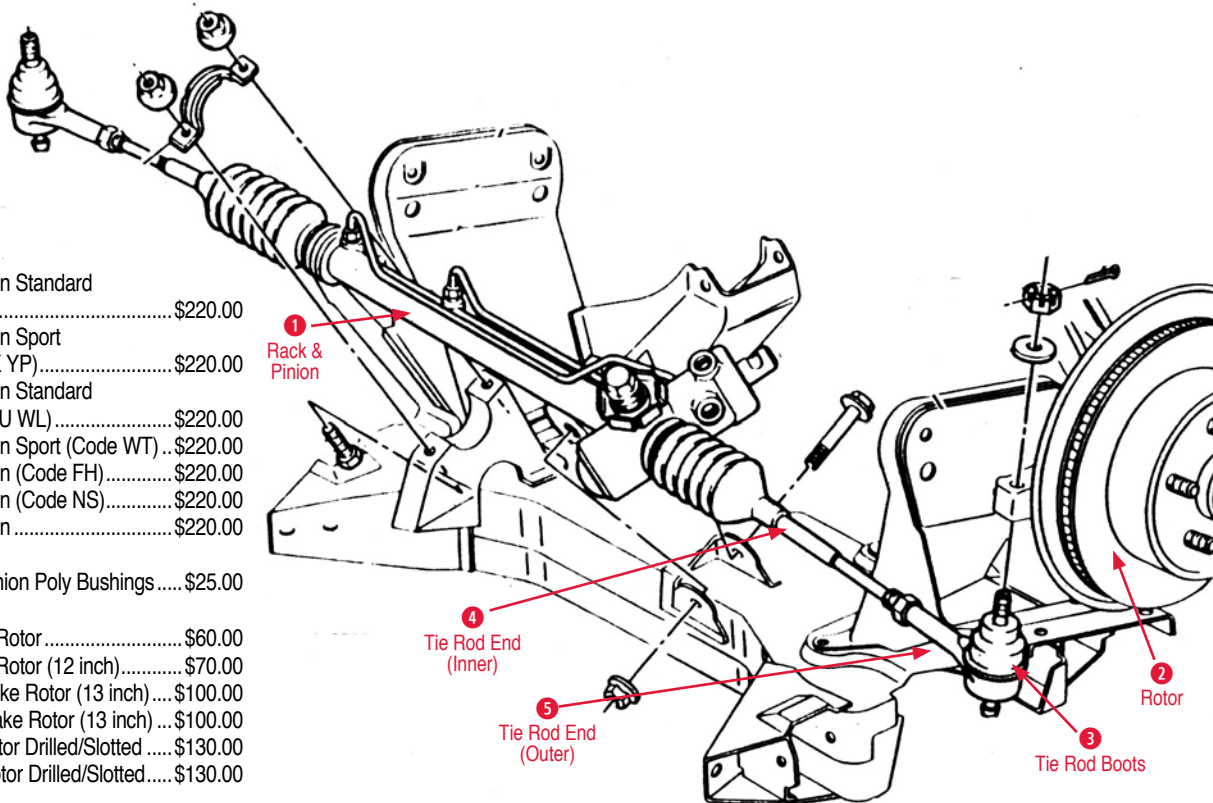

Front Suspension and Steering

1 Rack & Pinion		
440768	84-85	Rack & Pinion Standard (Code YM) $220.00
440769	84-85	Rack & Pinion Sport (Code AJ AK YP).....$220.00
440770	86-87	Rack & Pinion Standard (Code CA WU WL) $220.00
440771	86-87	Rack & Pinion Sport (Code WT) ..$220.00
440772	88-92	Rack & Pinion (Code FH).....$220.00
440773	89-89	Rack & Pinion (Code NS).....$220.00
440774	93-96	Rack & Pinion $220.00
Rack & Pinion Bushings		
440665	84-96	Rack and Pinion Poly Bushings $25.00
2 Rotor		
440545	84-87	Front Brake Rotor.....$60.00
440547	88-96	Front Brake Rotor (12 inch).....$70.00
440548	88-96	LH Front Brake Rotor (13 inch)....$100.00
440549	88-96	RH Front Brake Rotor (13 inch) ...$100.00
500598	88-96	LF Brake Rotor Drilled/Slotted $130.00
500599	88-96	RF Brake Rotor Drilled/Slotted.....$130.00
3 Tie Rod Boots		
440657	53-96	Tie Rod Boots - pair (Polyurethane) $5.00
Tie Rod Boot Dust Boot Clip		
441123	85-12	Tie Rod End Dust Boot Clip $7.00
Tie Rod Clamp		
441160	92-13	Steering Tie Rod Clamp.....$8.00

4 Tie Rod End (Inner)		5 Tie Rod End (Outer)			
440763	84-87	Inner Tie Rod End Assembly $70.00	440764	84-92	Outer Tie Rod End Assembly $50.00
440765	88-92	Inner Tie Rod End Assembly $35.00	440541	84-96	Tie Rod End (Front Outer 84-96 & Rear Outer 92-96) $32.00