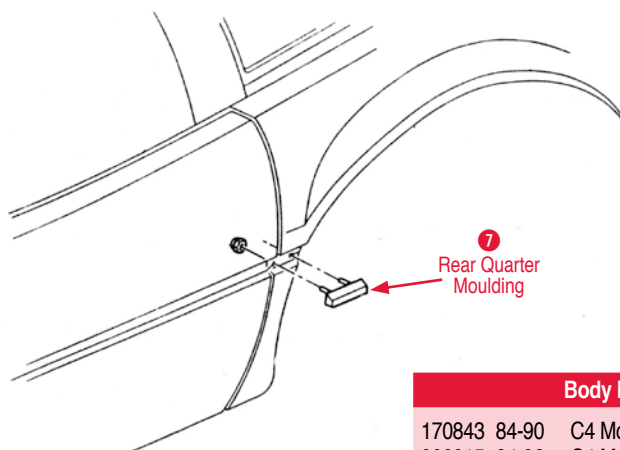

Body Mouldings

Suspension
Steering
Brakes
Engine
Fuel System
Cooling Sys
Heat/AC
Exhaust
Transmission
Electrical
Body
Interior
Fasteners
Misc.
Index
Order Form

1 Door Moulding

- 160061 84-90 LH Door Moulding.....$120.00
- 160062 84-90 RH Door Moulding.....$120.00

2 Front Center Moulding

- 600295 84-90 Center Front Bumper Moulding....$110.00

3 Front Fender Moulding

- 160249 84 LH Front Fender Moulding (Crossfire).....$60.00
- 160248 84 RH Front Fender Moulding (Crossfire).....$55.00
- 160160 85-90 RH Front Fender Moulding.....$60.00
- 160161 85-90 LH Front Fender Moulding.....$60.00

4 Front Side Moulding

- 600241 84-90 LH Front Bumper Side Moulding....$60.00
- 600244 84-90 RH Front Bumper Side Moulding...$60.00

5 Rear Bumper Center Moulding

- 600217 84-90 LH Rear Bumper Moulding Center $80.00
- 600218 84-90 RH Rear Bumper Center Moulding $80.00
- 600332 90 ZR-1 LH Rear Bumper Center Moulding.....$80.00
- 600333 90 ZR-1 RH Rear Bumper Center Moulding.....$80.00

6 Rear Bumper Side Moulding

- 600215 84-90 LH Rear Bumper Side Moulding $70.00
- 600216 84-90 RH Rear Bumper Side Moulding ...$70.00

7 Rear Quarter Moulding

- 160139 84-90 LH Rear Quarter Moulding (Front of Rear Wheel).....$40.00
- 160140 84-90 RH Rear Quarter Moulding (Front of Rear Wheel).....$40.00

Body Moulding Kits

- 160247 84 Body Moulding Kit (13 pcs) Cross-Fire.....$800.00
- 160245 85-90 Body Moulding Kit (13 pcs).....$800.00

Body Moulding Nuts

- 170843 84-90 C4 Moulding Nut Kit (53 Pcs) ...$15.00
- 900015 84-96 C4 Moulding Nut.....$0.25