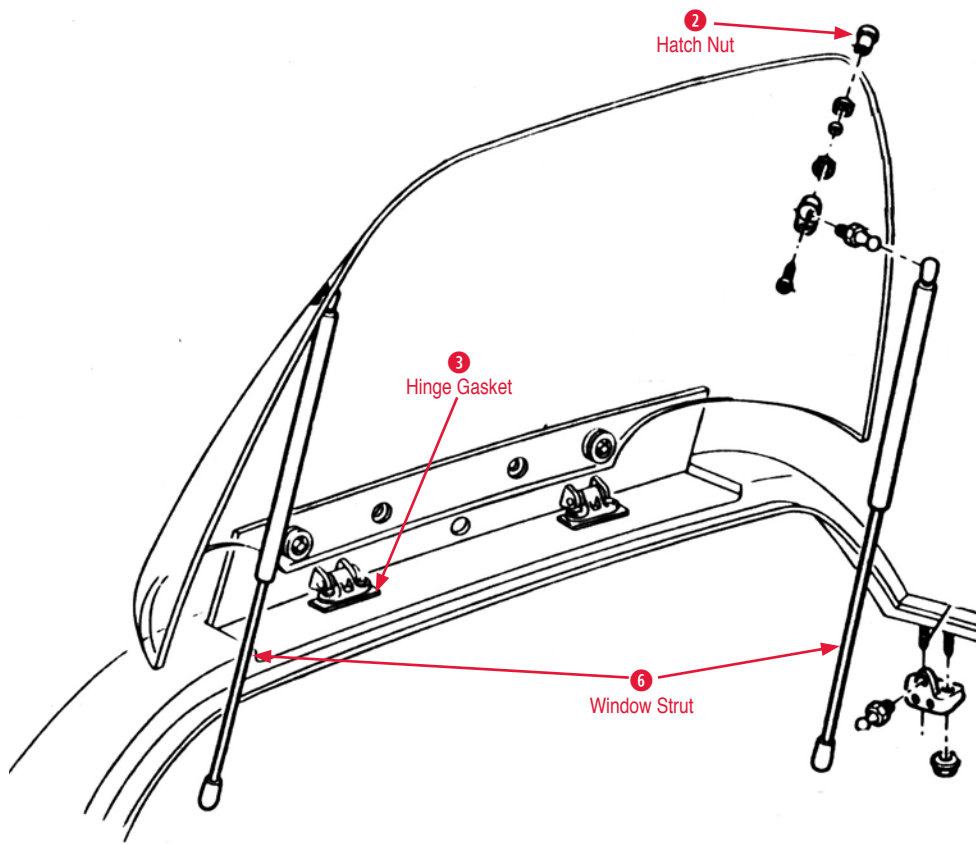

290707 84-96 LH Rear Window Package Tray Side Trim.....\$75.00

Courtesy Light

290008 84-91 Courtesy Light.....\$9.00

290011 63-13 Courtesy Light Socket - Replacement Universal\$23.00

Sunvisor

1 Sunvisor

280673*84-96	LH Sunvisor Replacement Plain	\$52.00
280674*84-96	RH Sunvisor Replacement Plain ...	\$52.00
280680 84-96	RH Sunvisor with Lighted Mirror	\$99.00
280681 84-96	LH Sunvisor with Lighted Mirror	\$99.00
280682 84-96	Sunvisor (pair) Both Lighted (Replacement)	\$180.00
280876 84-87	LH Sunvisor with Map Strap.....	\$60.00
280877 84-96	RH Sunvisor with Map Strap	\$60.00