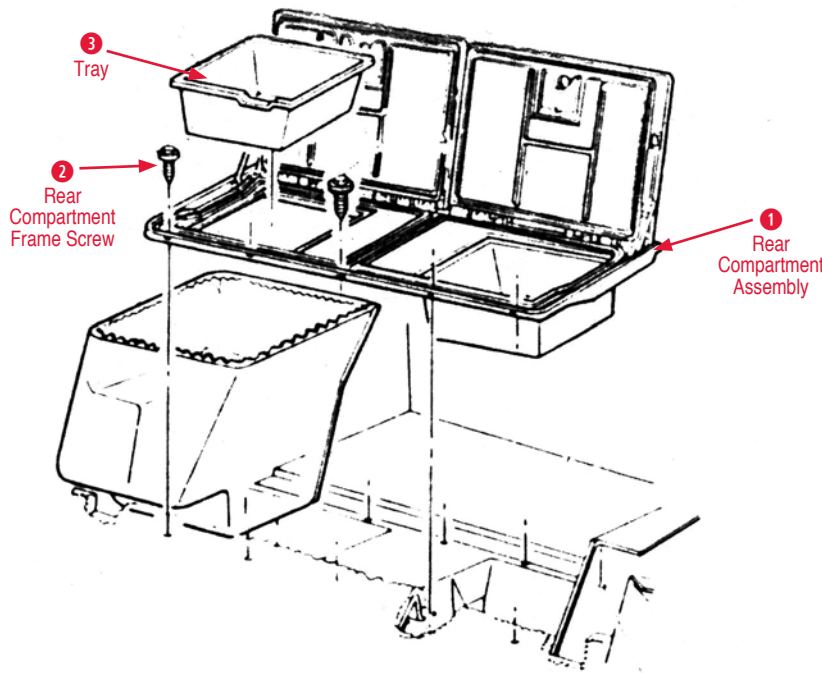

Rear Compartment

Cargo Mat (*Add color code, please see pg. 69)

287037*84-93	Cargo Mat Cut Pile without Logo ...	$91.00
287038*93-96	Cargo Mat Truette without Logo...	$80.00

1 Rear Compartment Assembly

290519 84-91	Rear Storage Compartment Assembly	$250.00
290520 92-96	Rear Storage Compartment Assembly	$250.00

2 Rear Compartment Frame Screw

170565 84-96	Rear Compartment Frame Screw Kit (10 Pcs).....	$6.00

Rear Compartment Latch Bezel Screws

170566 84-96	Rear Compartment Latch Bezel Screw Kit (2 Pcs)	$2.75

Rear Compartment Lock Cover Screws

170567 84-96	Rear Compartment Lock Cover Screw Kit (8 Pcs)	$2.50

Rear Compartment Lock & Keys

375164 84-96	Rear Storage Compartment Lock with Keys.....	$30.00

Rear Compartment Lower Tray Screws

170569 84-96	Coupe Rear Compartment Tray Screw Kit.....	$2.75

Rear Compartment Lower Trim Screws

170568 84-96	Rear Compartment Lower Trim Screw Kit (8 Pcs)	$2.75

3 Tray

290340 84-91	Coupe LH Rear Compartment Tray.....	$40.00
290341 84-96	Coupe RH Rear Compartment Tray.....	$40.00
290667 90-91	Convertible LH Rear Compartment Tray	$30.00
290668 90-96	Convertible RH Rear Compartment Tray	$30.00