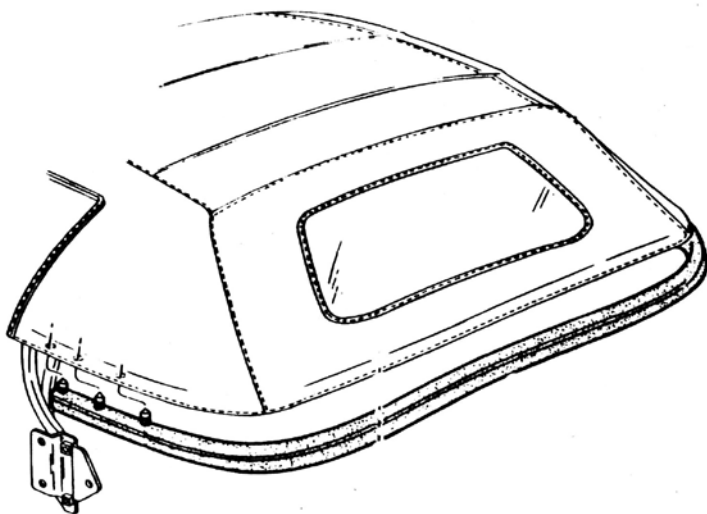

Soft Top

Soft Top

280823-823	86-93	Softtop Stayfast Cloth (Black) Exact Reproduction	$630.00
280823-871	86-93	Softtop Stayfast Cloth (Beige) Exact Reproduction	$630.00
280823-872	86-93	Softtop Stayfast Cloth (Dark Blue) Exact Reproduction ..	$920.00
280823-873	93	Softtop Stayfast Cloth (Ruby Red) Exact Reproduction ..	$920.00
280824-823	86-93	Softtop Original Vinyl (Black) Exact Reproduction	$355.00
280824-874	84-89	Softtop Original Vinyl (White) Exact Reproduction	$355.00
280824-875	90-93	Softtop Original Vinyl (White) Exact Reproduction	$730.00
280824-876	86-93	Softtop Original Vinyl (Saddle) Exact Reproduction	$355.00
280826-823	94-96	Softtop Stayfast Cloth (Black)	$920.00
280826-871	94-96	Softtop Stayfast Cloth (Beige) Reproduction	$920.00
280826-877	94-96	Softtop Stayfast Cloth (Driftwood) Reproduction	$920.00
280827-823	94-96	Softtop Vinyl (Black) Reproduction	$730.00
280827-874	94-96	Softtop Vinyl (White) Reproduction	$730.00
280827-878	94-96	Softtop Vinyl (Tan) Reproduction	$730.00
280868*	86-93	Soft Top Kit Superior Style	$260.00