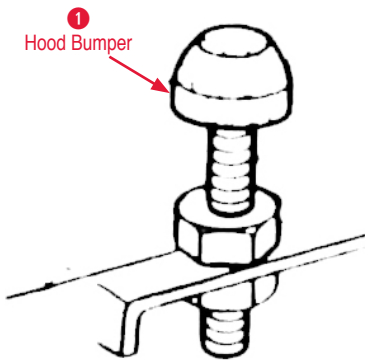

Hood Bumper

- **Hood Adjuster**
  170727 85-93 Hood Adjuster Front Bumper Stud with Nut $5.00
- **1 Hood Bumper**
  260166 85-96 Hood Front Bumper $5.00