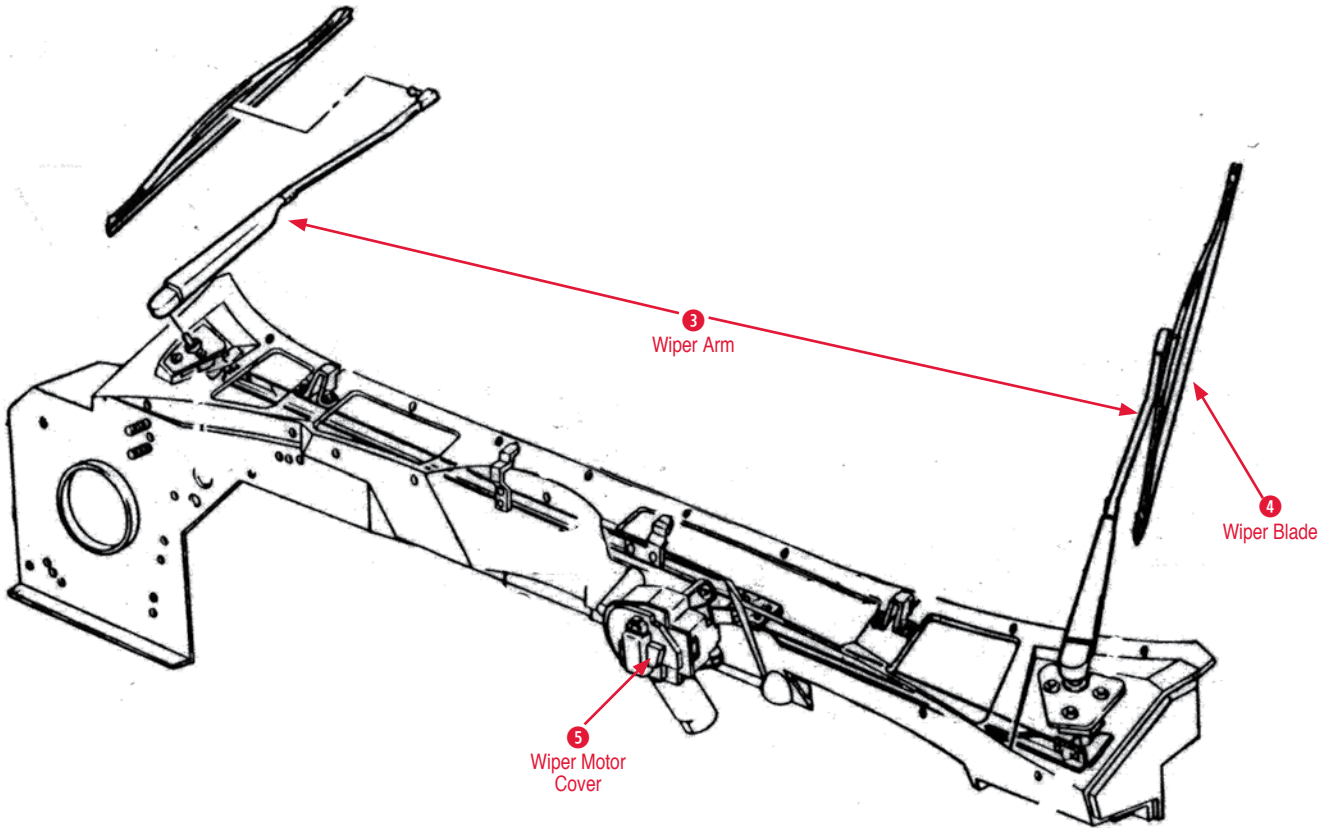

Windshield Wipers & Washers