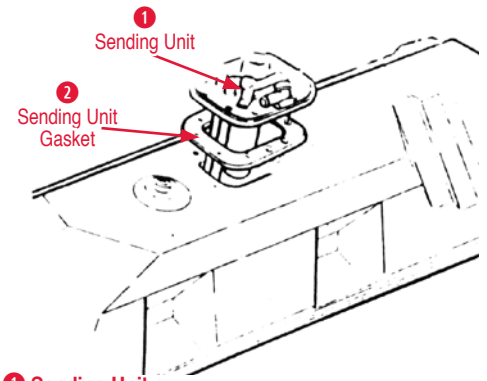

Sending Unit

- **1 Sending Unit**
  180003 84 Gas Tank Sending Unit w/o Pump$187.00
  180088 84 Gas Tank Sending Unit with Fuel Pump $350.00
  180089 85-87 Gas Tank Sending Unit with Fuel Pump $350.00
  180115 85-87 Sending Unit without Pump.....$187.00
  180056 88 Gas Tank Sending Unit with Fuel Pump $350.00
  180113 89-96 Gas Tank Sending Unit with Fuel Pump $350.00
- **2 Sending Unit Gasket**
  180057 84-96 Gas Tank Sender Gasket.....$8.00