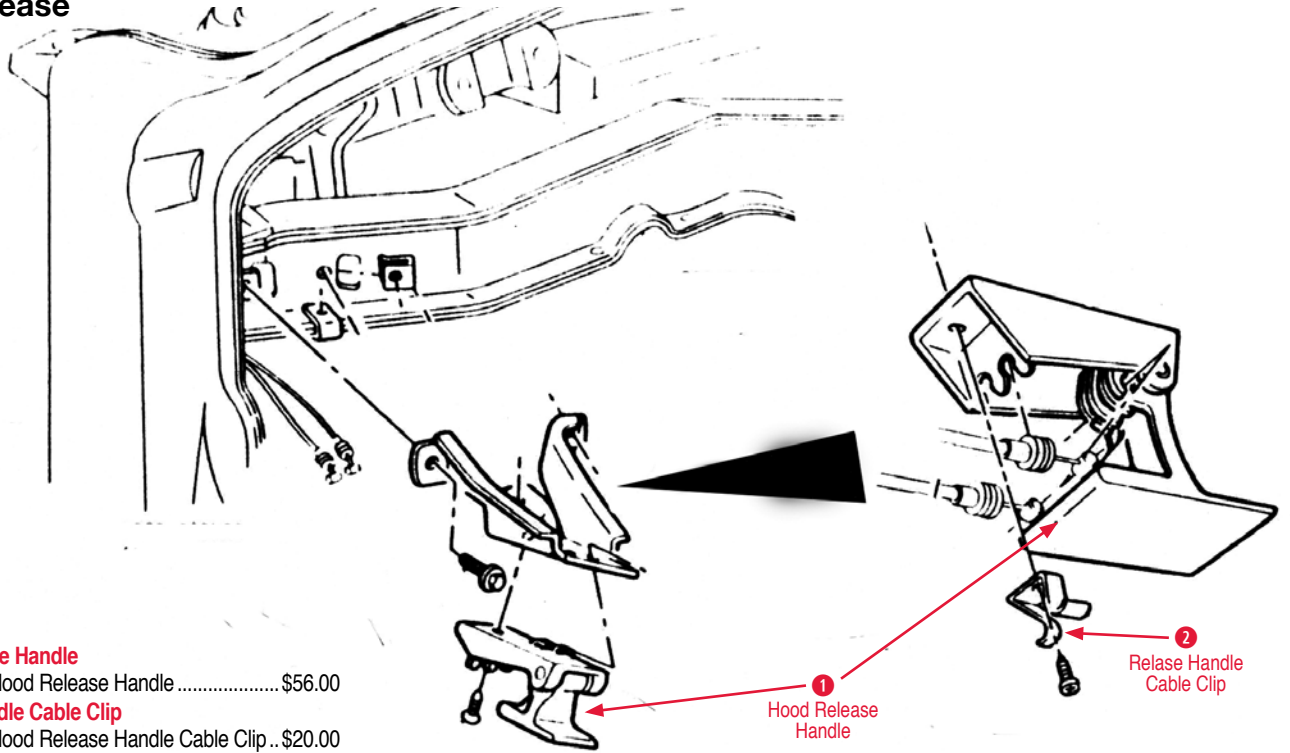

Hood Release

- **1 Hood Release Handle**
  260114 84-96 Hood Release Handle $56.00
- **2 Release Handle Cable Clip**
  260128 84-96 Hood Release Handle Cable Clip .. $20.00