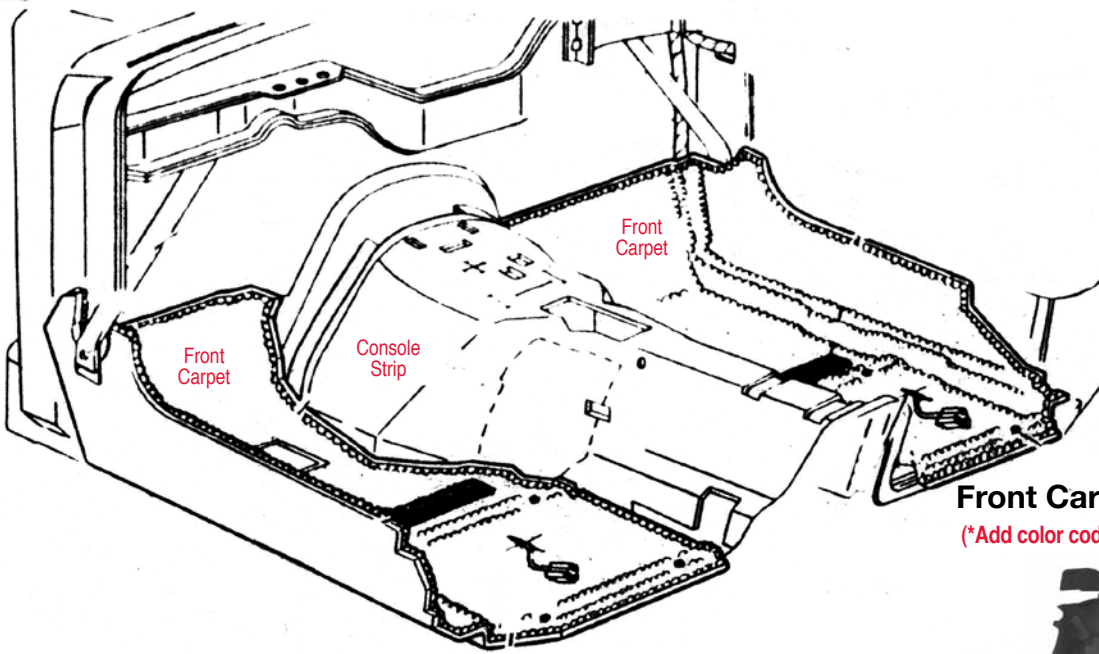

Front Carpet Set

(*Add color code, please see pg. 69)

Coupe Full Carpet Set

(*Add color code, please see pg. 69)

Convertible Full Carpet Set

(*Add color code, please see pg. 69)

280363*84-87	Coupe Full Carpet Set Poly Back	\$499.00
280573*84-87	Coupe Full Carpet Set Mass Back	\$499.00
280599*88-89	Coupe Full Carpet Set Poly Back	\$529.00
280590*88-89	Coupe Full Carpet Set Mass Back	\$589.00
280601*90-93	Coupe Full Carpet Set Poly Back (2 Door Rear Compartment)	\$579.00
280591*90-93	Coupe Full Carpet Set Mass Back (2 Door Rear Compartment)	\$649.00
280597*92-93	Coupe Carpet Set Poly Back (with 1 Rear Compartment)	\$579.00
280367*93-96	Coupe Full Carpet Set Cut Pile Poly Back	\$699.00
280365*93-96	Coupe Carpet Set Mass Back Truvette	\$699.00