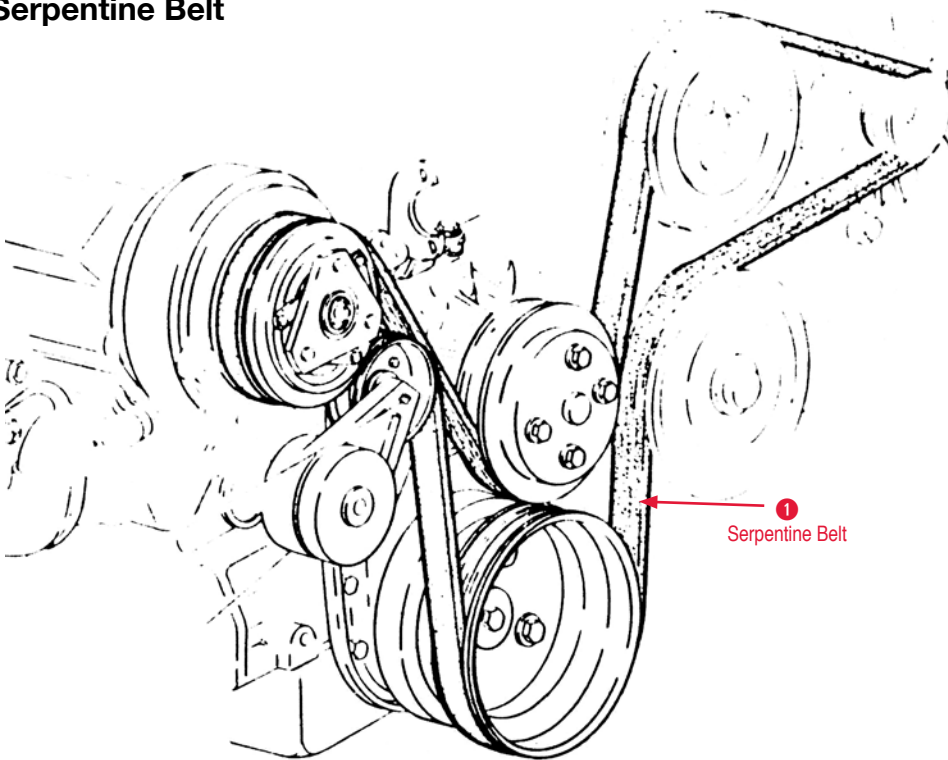

Serpentine Belt

- **1 Serpentine Belt**
- 145295 85 Serpentine Belt.....$58.00
- **Belt Routing Decal**
- 120498 88-91 Belt Routing Decal Except ZR1 .....$16.00
- 120499 93-95 Belt Routing LT-1 Decal.....$11.50
- 120500 90-95 Belt Routing Decal ZR-1.....$15.65

Engine Gaskets

- **Distributor**
- 220017 55-91 Distributor Mount Base Gasket ..$3.50
- **Intake**
- 185369 90-95 Intake Gasket LT-5 ZR-1 .....$19.00
- **Plenum**
- 185095 85-90 Upper Intake Manifold Gasket (Plenum Gasket).....$19.00
- 185096 85-90 Lower Plenum Gasket Set.....$20.00
- **Throttle Body**
- 185326 85-96 Throttle Body Gasket.....$32.00
- 185354 85-93 C4 Throttle Body Gasket Kit.....$39.00
- 185372 82-84 Throttle Body Rebuild Kit (Front & Rear).....$110.00
- **Timing Chain Cover**
- 185037 75-91 Timing Chain Cover Gasket Set - Small Block $16.00
- **Transmission Dipstick**
- 185012 78-96 Transmission Dipstick Tube Gasket - Automatic Transmission $3.00

Valve Cover

- 185013 56-85 Valve Cover Gasket - pair (Cork) Small Block $10.00
- **Water Pump**
- 185030 55-87 Water Pump Gasket - Small Block $3.00

Suspension
Steering
Brakes
Engine
Fuel System
Cooling Sys
Heat/AC
Exhaust
Transmission
Electrical
Body
Interior
Fasteners
Misc.
Index
Order Form