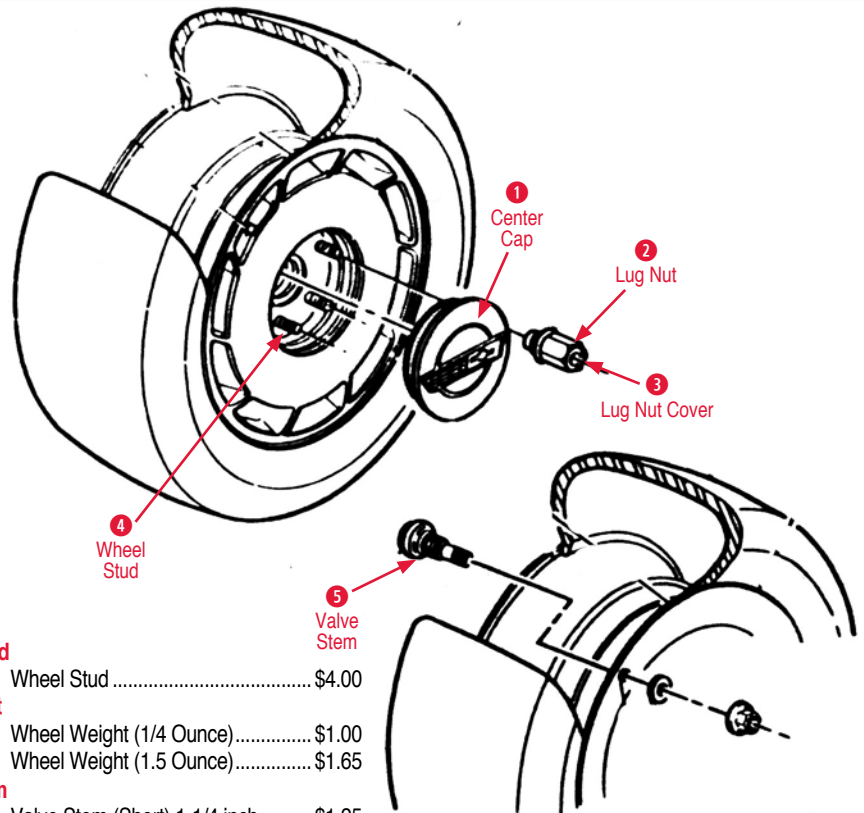

4 Wheel Stud

- 470112 84-93 Wheel Stud\$4.00

Wheel Weight

- 470134 86-93 Wheel Weight (1/4 Ounce).....\$1.00
- 470135 84-88 Wheel Weight (1.5 Ounce).....\$1.65

5 Valve Stem

- 470027 53-02 Valve Stem (Short) 1-1/4 inch.....\$1.25
- 470028 53-02 Valve Stem (long) (2 inch).....\$1.50