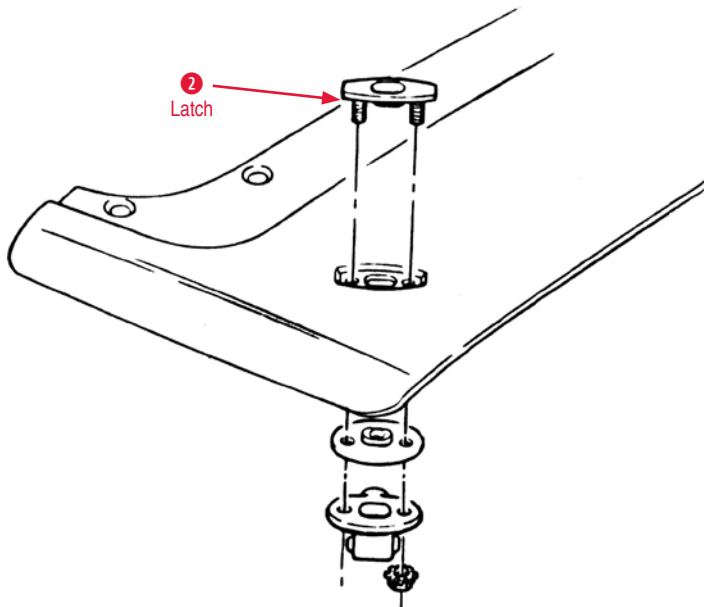

Deck Lid

1 Deck Lid Cable

- 360145 86-88 Convertible Deck Lid Cable..... \$54.00
- 360146 89-96 Convertible Deck Lid Cables - pair \$90.00

2 Latch

- 360135 86-88 LH Rear Softtop Latch On Deck \$90.00
- 360136 86-88 RH Rear Softtop Latch On Deck.... \$90.00