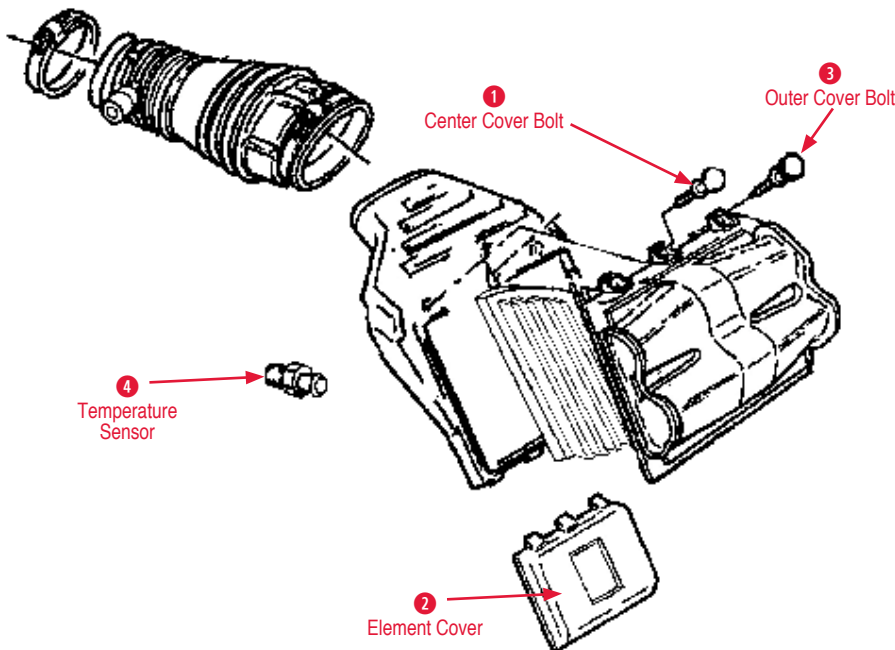

1990-1996 Air Cleaner & Intake

Air Intake Duct Cover

910366 94-96 Polished Stainless Duct Cover.....$60.00

1 Center Cover Bolt

170559 90-96 Air Cleaner Center Cover Bolt
(2-1/4 inch OL).....$14.00

2 Element Cover

100144 92-94 Air Cleaner Element Cover $91.00

Nut

170590 85-89 Air Cleaner Nut $7.00

3 Outer Cover Bolt

170589 85-96 Air Cleaner Cover Outer Bolt
(2-18 inch OL).....$8.00

Retainer for Intake Silencer Shroud

171138 94-13 Retainer for Intake Silencer Shroud$15.00

4 Temperature Sensor

370271 92-00 Intake Air Temperature Sensor.....$12.00

370272 92-00 Temp Sensor Relocator Kit.....$53.00

Throttle Position Sensor

410272 92-93 Throttle Position Sensor (TPS) $47.00

410273 90-95 Throttle Pos. Sensor ZR-1 (TPS)...$59.00

410274 94-95 Throttle Position Sensor (TPS) $53.00

410275 96 Throttle Position Sensor (TPS) $48.00

410042 92-95 Throttle Position Sensor Interface
Module $196.00