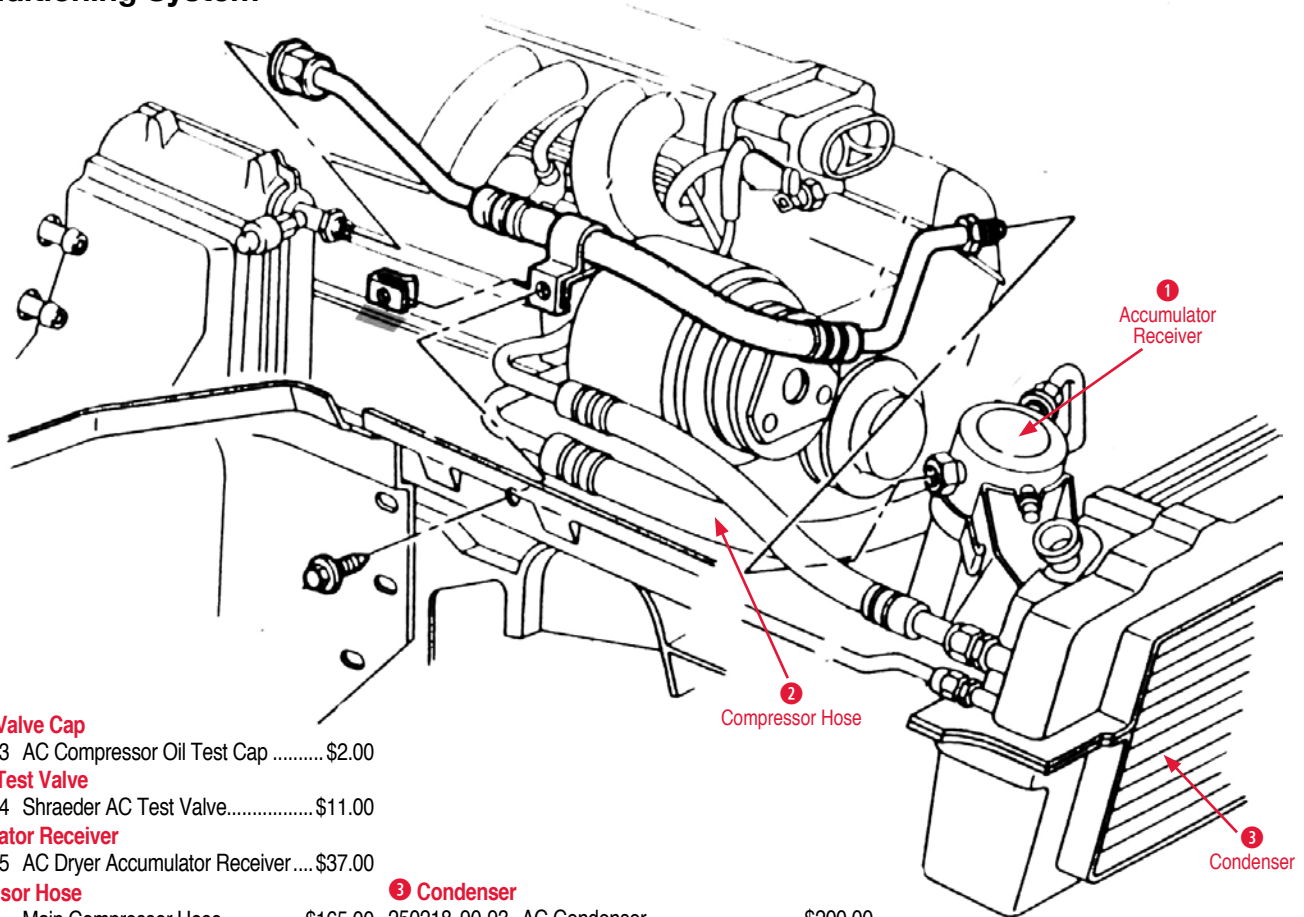

Air Conditioning System