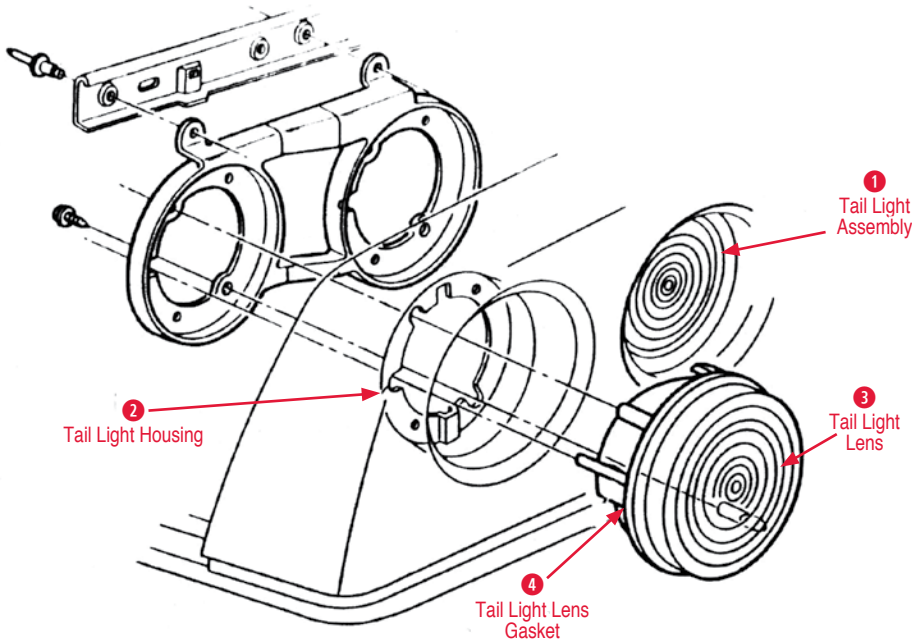

(8 pcs)\$35.00

Aftermarket Headlights

240205 84-96 C4 Non Pop Up Headlight Le Mans Style\$1,250.00

Tail Lights

- 1 Tail Light Assembly**
- 310225 84-90 LED Tail Light Assembly\$46.00
- 310226 91-96 LED Tail Light Assembly\$69.00
- 2 Tail Light Housing**
- 310171 90-96 Tail Light Housing.....\$55.00
- 3 Tail Light Lens**