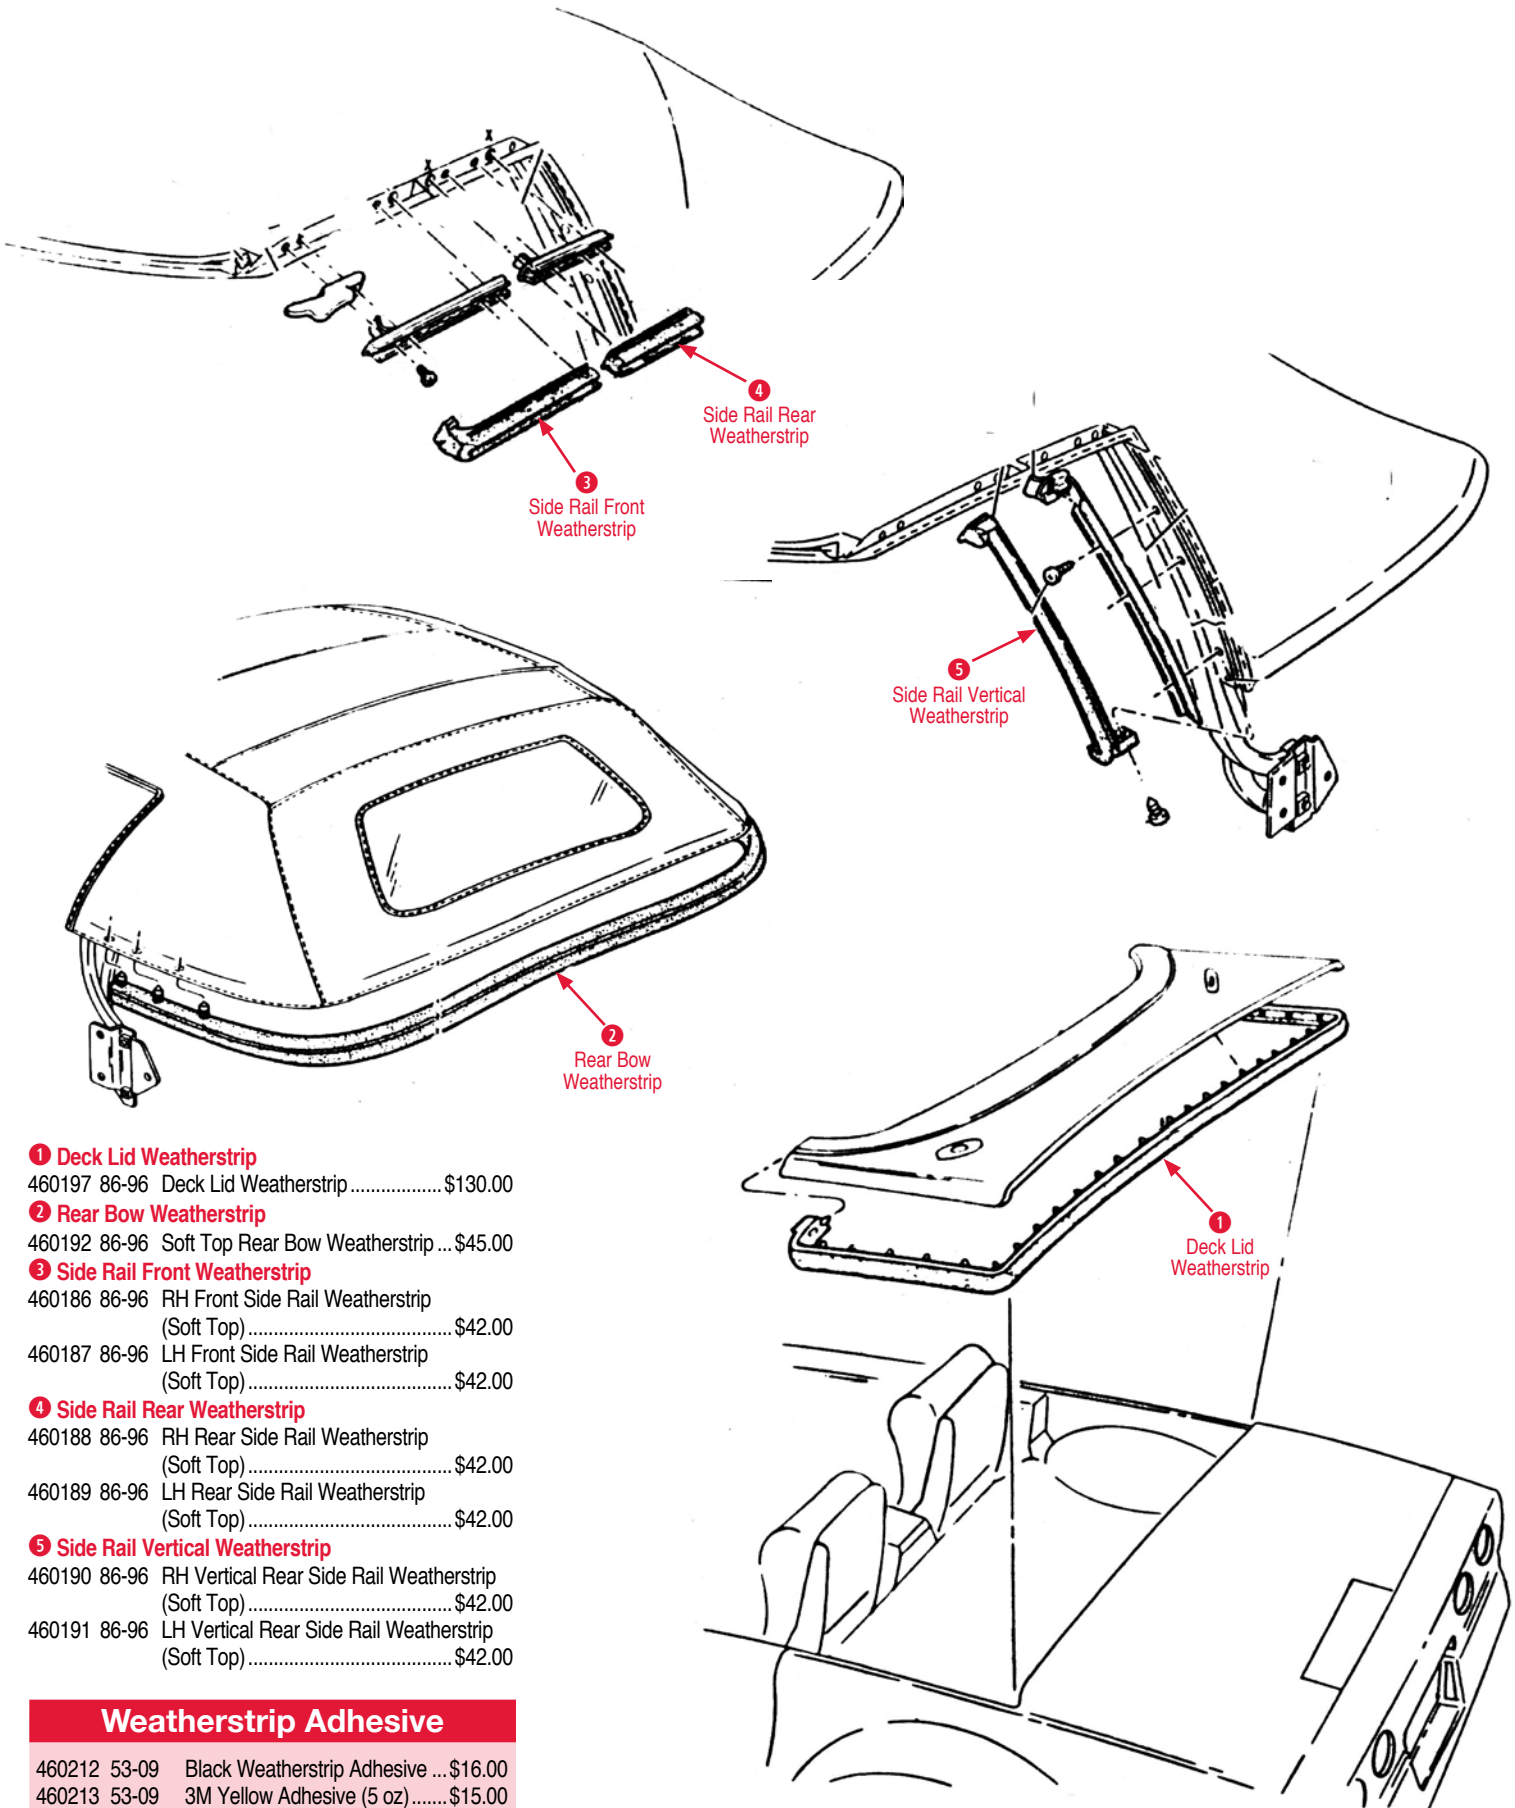

Convertible Weatherstrips

- **1 Deck Lid Weatherstrip**
  460197 86-96 Deck Lid Weatherstrip $130.00
- **2 Rear Bow Weatherstrip**
  460192 86-96 Soft Top Rear Bow Weatherstrip ...$45.00
- **3 Side Rail Front Weatherstrip**
  460186 86-96 RH Front Side Rail Weatherstrip
  (Soft Top) $42.00
  460187 86-96 LH Front Side Rail Weatherstrip
  (Soft Top) $42.00
- **4 Side Rail Rear Weatherstrip**
  460188 86-96 RH Rear Side Rail Weatherstrip
  (Soft Top) $42.00
  460189 86-96 LH Rear Side Rail Weatherstrip
  (Soft Top) $42.00
- **5 Side Rail Vertical Weatherstrip**
  460190 86-96 RH Vertical Rear Side Rail Weatherstrip
  (Soft Top) $42.00
  460191 86-96 LH Vertical Rear Side Rail Weatherstrip
  (Soft Top) $42.00

Weatherstrip Adhesive

460212 53-09	Black Weatherstrip Adhesive ...	$16.00
460213 53-09	3M Yellow Adhesive (5 oz)	$15.00
460214 53-09	3M Clear High Strength Adhesive.....	$28.00