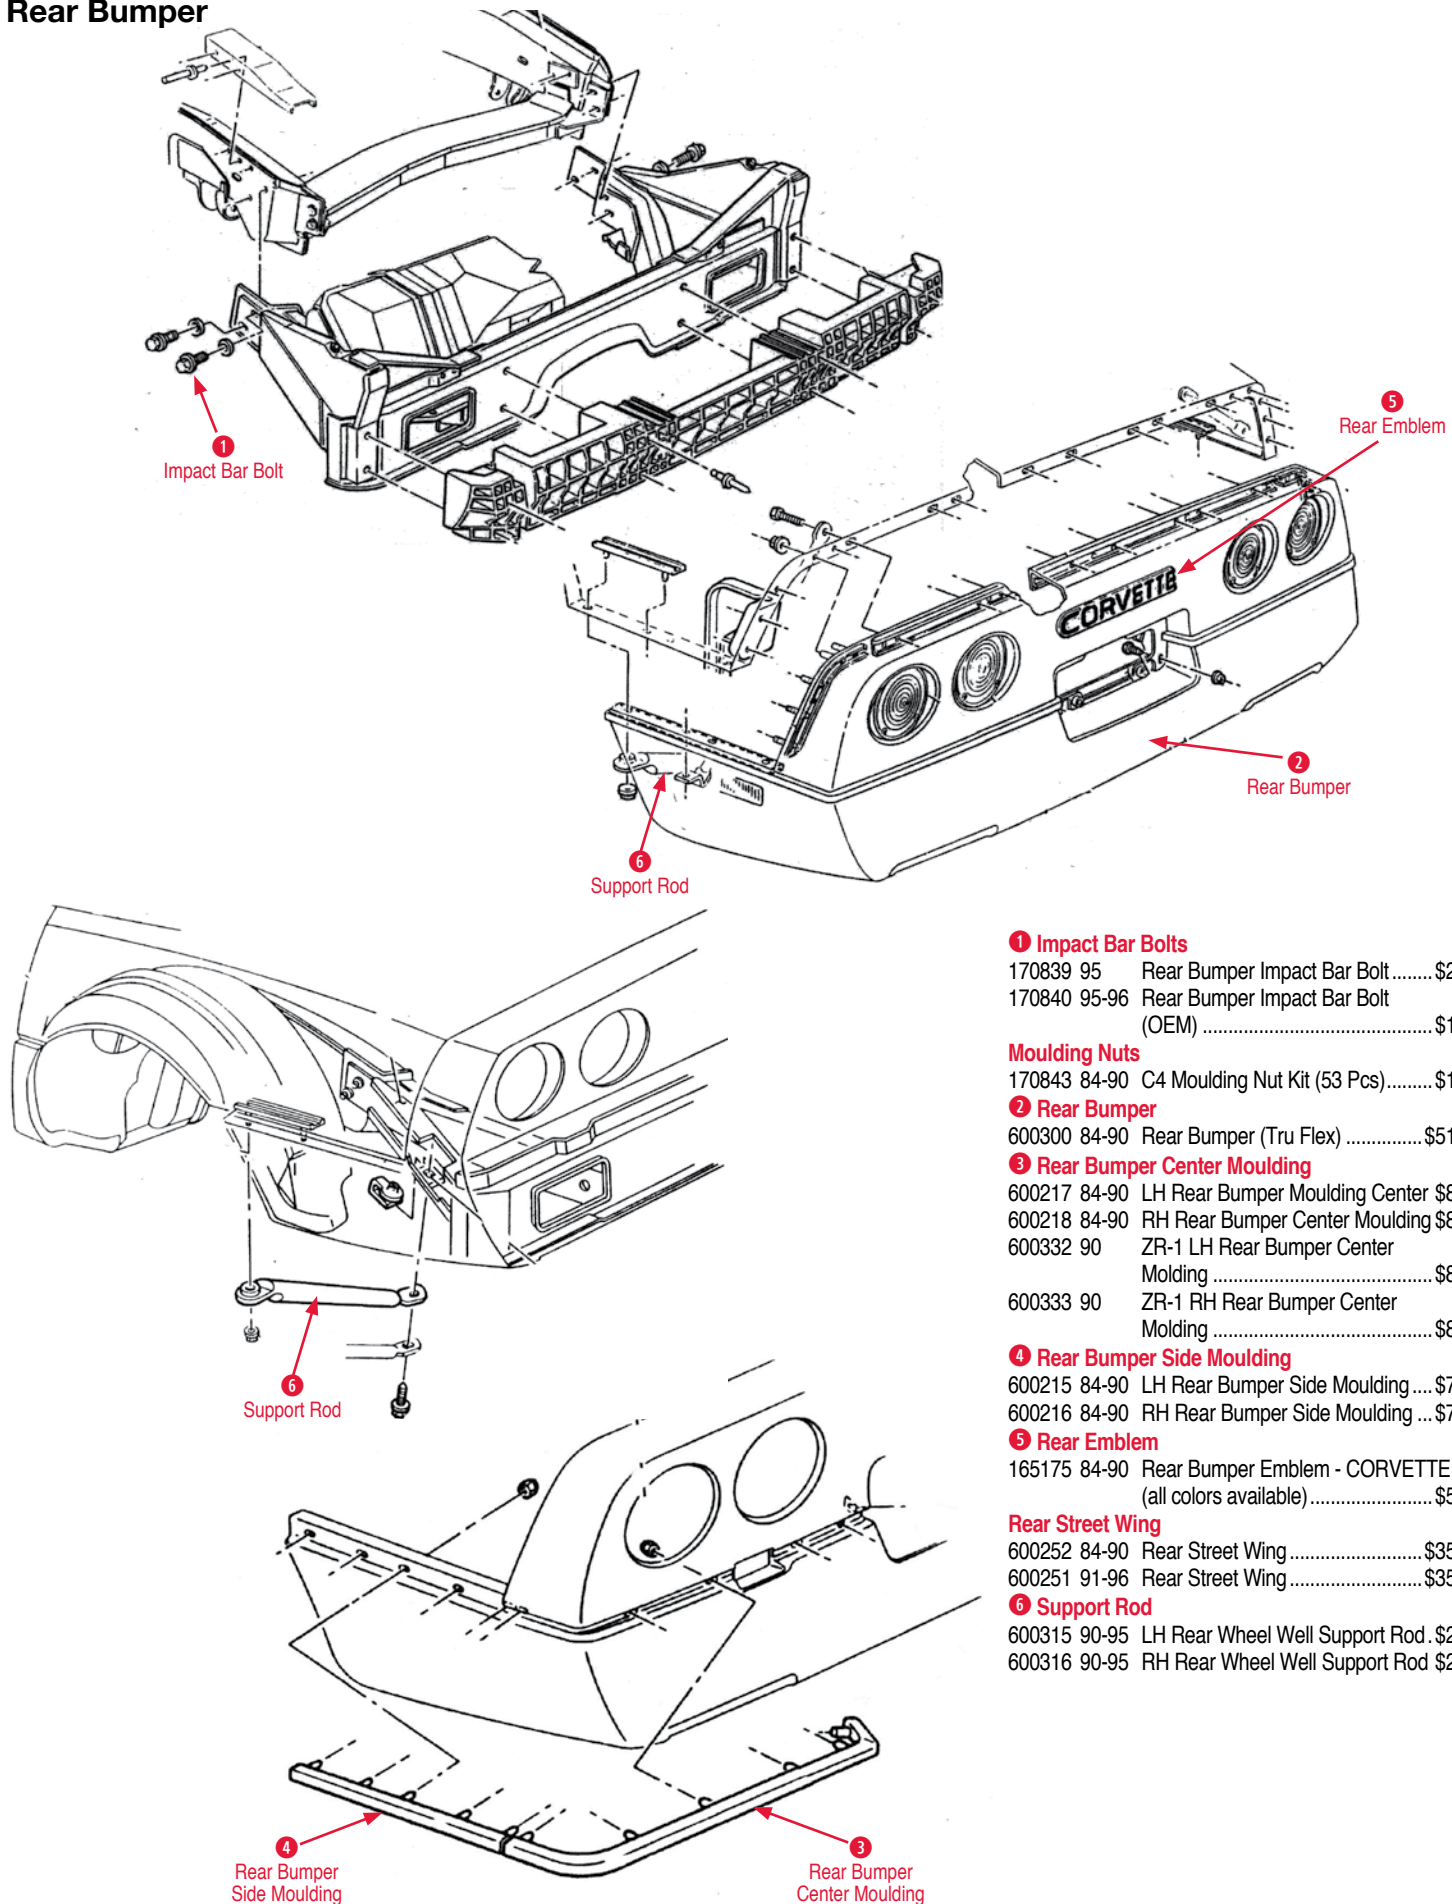

Rear Bumper

1 Impact Bar Bolts

- 170839 95 Rear Bumper Impact Bar Bolt $27.00
- 170840 95-96 Rear Bumper Impact Bar Bolt (OEM) $14.00

Moulding Nuts

- 170843 84-90 C4 Moulding Nut Kit (53 Pcs) $15.00

2 Rear Bumper

- 600300 84-90 Rear Bumper (Tru Flex) $519.00

3 Rear Bumper Center Moulding

- 600217 84-90 LH Rear Bumper Moulding Center $80.00
- 600218 84-90 RH Rear Bumper Center Moulding $80.00
- 600332 90 ZR-1 LH Rear Bumper Center Moulding $80.00
- 600333 90 ZR-1 RH Rear Bumper Center Moulding $80.00

4 Rear Bumper Side Moulding

- 600215 84-90 LH Rear Bumper Side Moulding $70.00
- 600216 84-90 RH Rear Bumper Side Moulding ... $70.00

5 Rear Emblem

- 165175 84-90 Rear Bumper Emblem - CORVETTE (all colors available) $50.00

Rear Street Wing

- 600252 84-90 Rear Street Wing $352.00
- 600251 91-96 Rear Street Wing $352.00

6 Support Rod

- 600315 90-95 LH Rear Wheel Well Support Rod. $29.00
- 600316 90-95 RH Rear Wheel Well Support Rod $29.00