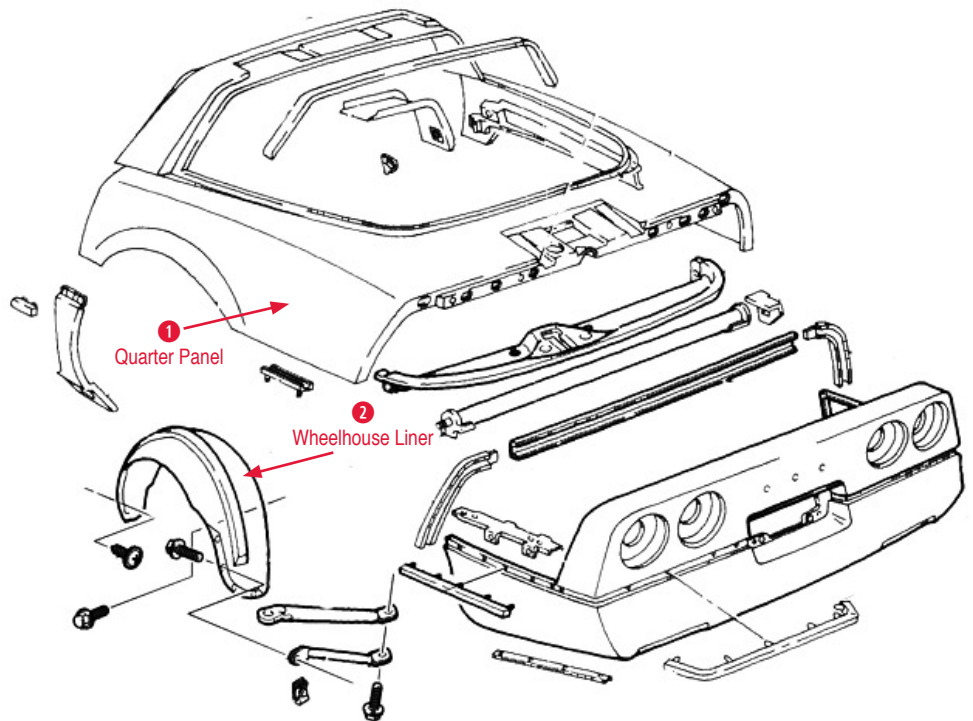

2 Wheelhouse Liner

450373	84-96	LH Rear Wheelhouse Liner	$108.00
450374	84-96	RH Rear Wheelhouse Liner	$99.00