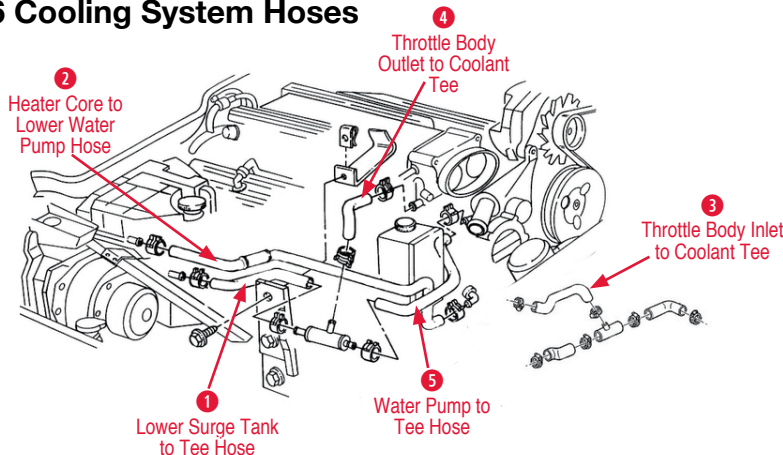

1992-1996 Cooling System Hoses

1993 shown

145472 92-94 Upper Radiator Tee to Radiator	$21.00
145480 95-96 Upper Radiator Hose (LT1 & LT4)	$22.00
Upper Water Pump to Coolant Tank Hose	
145478 95-96 Coolant Tank to Upper Water Pump Hose (LT1 & LT4)	$49.00
5 Water Pump to Tee Hose	
145475 93-94 Coolant Outlet on Water Pump to Tee (LT1)	$19.00

Lower Radiator Hose

145473 92-96 Lower Radiator Hose (LT1 & LT4)	$32.00
1 Lower Surge Tank To Tee Hose	
145476 93-94 Lower Surge Tank to Tee.....	$14.00
2 Heater Core to Lower Water Pump Hose	
145477 93-96 Lower Water Pump to Lower Heater Core Hose LT1 & LT4	$70.00

3 Throttle Body Inlet to Coolant Tee	
145469 92-94 Hose Connecting Throttle Body Inlet to Coolant Tee	$14.00
4 Throttle Body Outlet to Coolant Tee	
145474 93-94 Throttle Body Outlet to Tee	$22.00
Upper Radiator Hose	
145471 92-94 Upper Radiator Tee to Engine	$20.00
145621 92-94 Upper Hose Radiator to Tee	$21.00

Radiator Hose Kits

145481 84 Radiator Hose Kit.....	$96.00
145482 85 Radiator Hose Kit (w/KC4)	$198.00
145483 85 Radiator Hose Kit (w/o KC4)	$108.00
145487 86-87 Radiator Hose Kit (w/o KC4)	$117.00
145484 86-87 Radiator Hose Kit (w/KC4)	$199.00
145488 88-89 Radiator Hose Kit (w/KC4)	$261.00
145489 88-89 Radiator Hose Kit (w/o KC4)	$173.00
145490 90-91 Radiator Hose Kit (KC4, L98)	$194.00
145491 90-91 Hose Kit (w/o KC4, L98)	$141.00
145492 92 Radiator Hose Kit (LT1)	$178.00
145493 93-94 Radiator Hose Kit (LT1)	$230.00
145494 95-96 Radiator Hose Kit (LT4 & LT5).....	$202.00