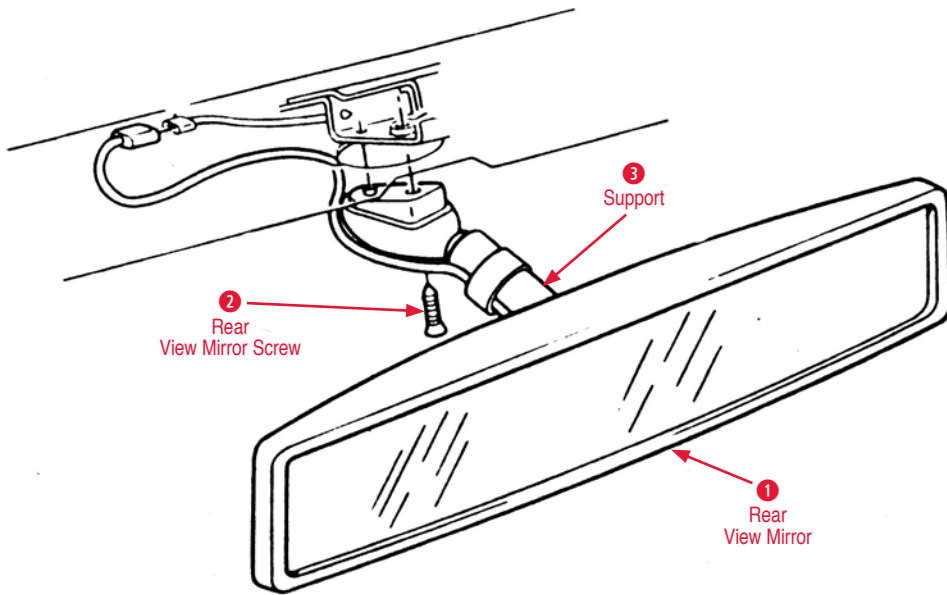

Inside Mirror