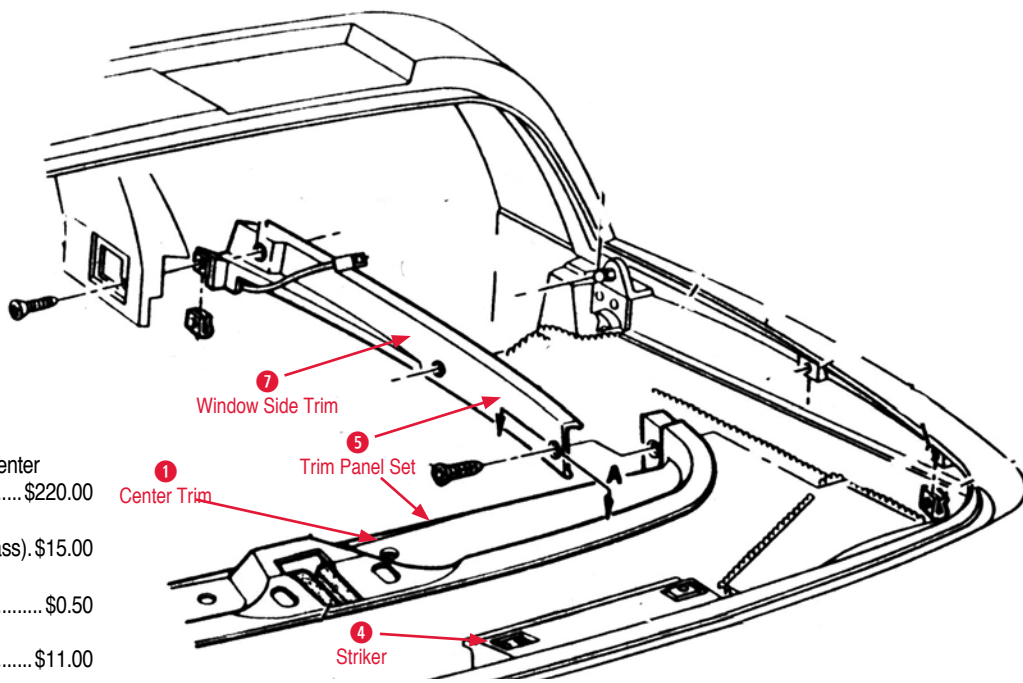

Rear Window Trim