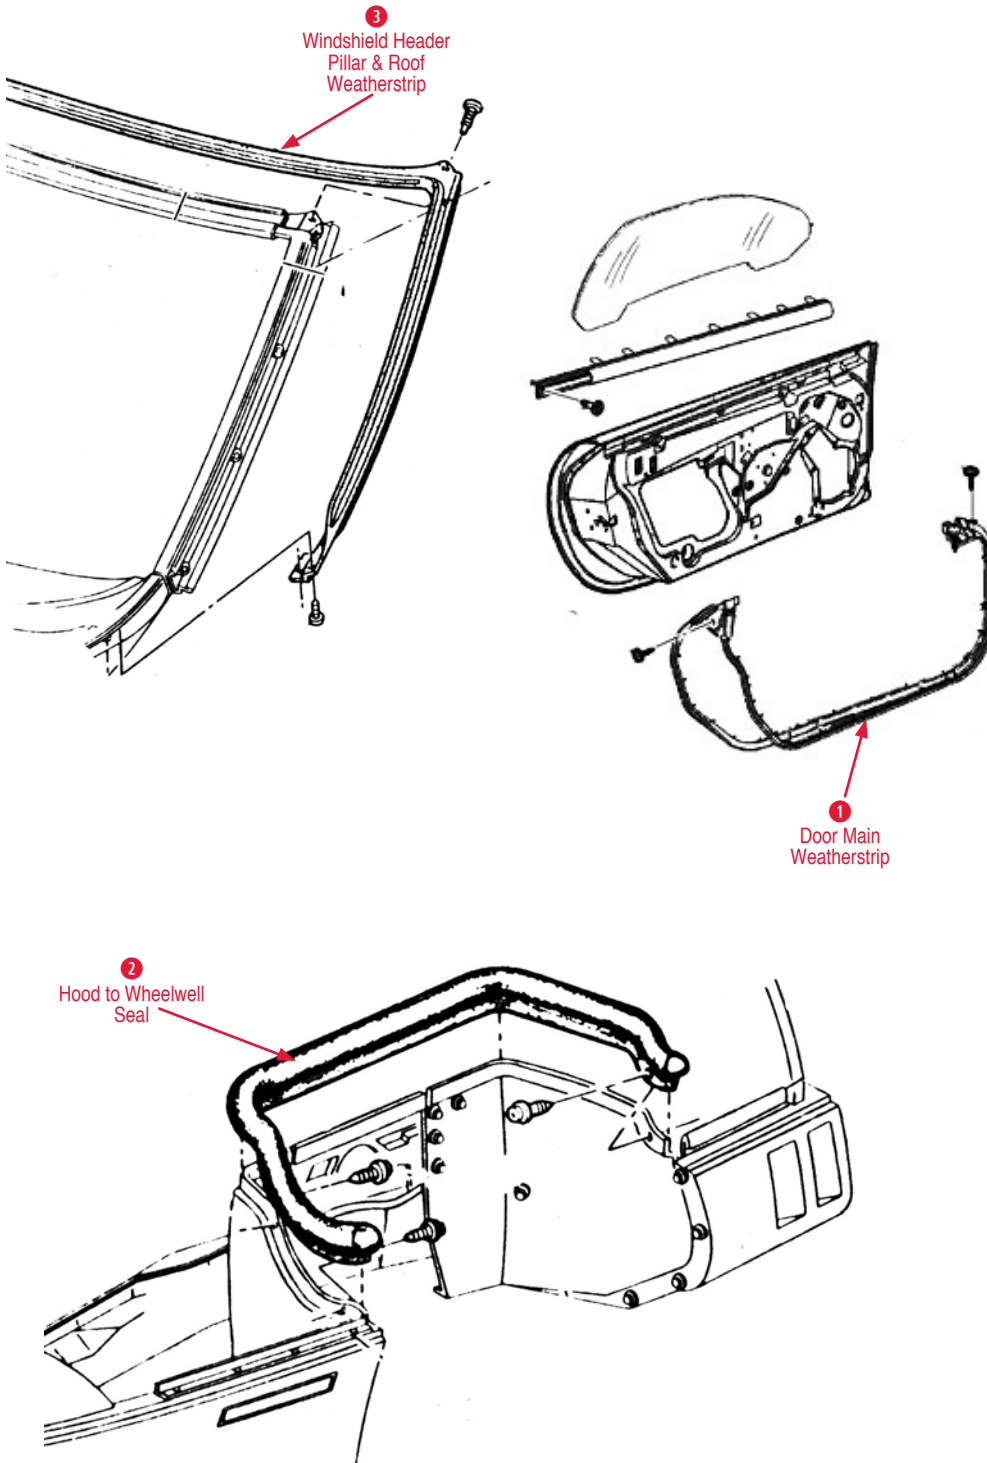

- Windshield Outer Moulding**
460245 84-96 Windshield Outer Moulding\$16.00

Convertible Weatherstrips

Dash to Door Weatherstrip

460223	84-89	LH Dash to Door Weatherstrip.....	\$55.00
460224	84-89	RH Dash to Door Weatherstrip	\$55.00
460225	90-96	LH Dash to Door Weatherstrip Windlace	\$55.00
460226	90-96	RH Dash to Door Weatherstrip Windlace	\$55.00