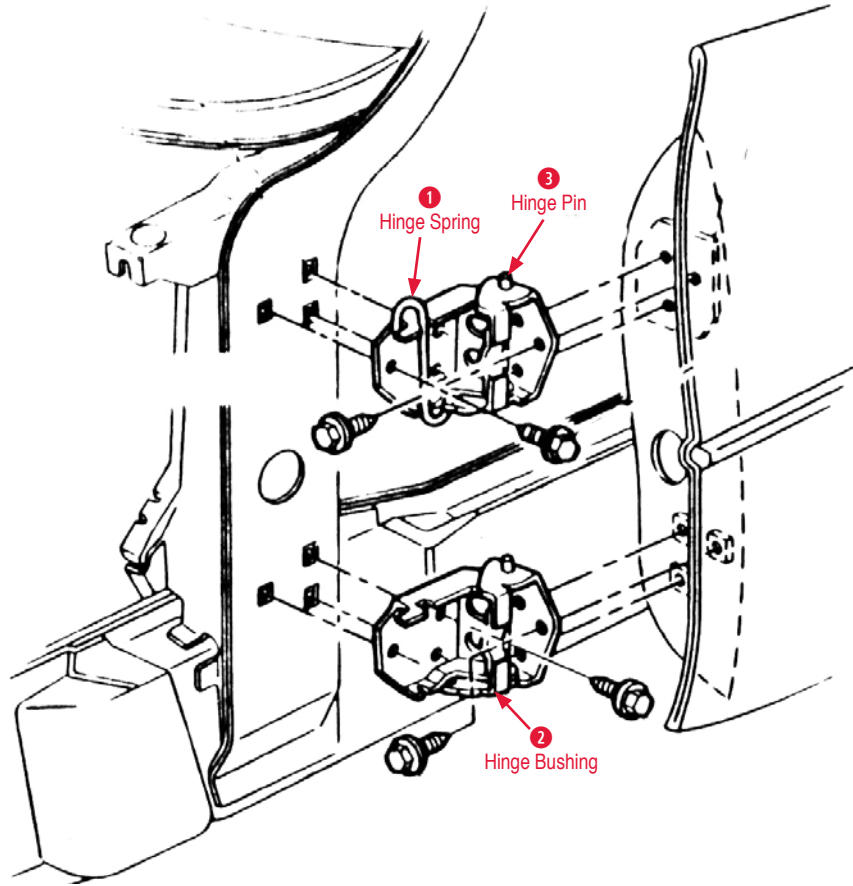

Hinges

1 Hinge Spring

130060 84-96 Door Hinge Spring.....$21.00
Hinge Spring Install Tool

130171 68-96 Door Hinge Spring Install Tool.....$14.00

2 Hinge Bushing

130186 84-96 Door Hinge Bushing.....$1.00

130187 84-96 Door Hinge Pin/Bushing Kit.....$21.00

3 Hinge Pin

130295 56-96 Door Hinge Pin.....$2.00

Power Windows

1 Power Window Motor

130290 84-85 Power Window Motor (LH & RH)...$80.00
130062 86-96 Power Window Motor RH (New)....$65.00
Power Window Ribbon
130179 84-86 Power Window Ribbon with Rivets $21.00