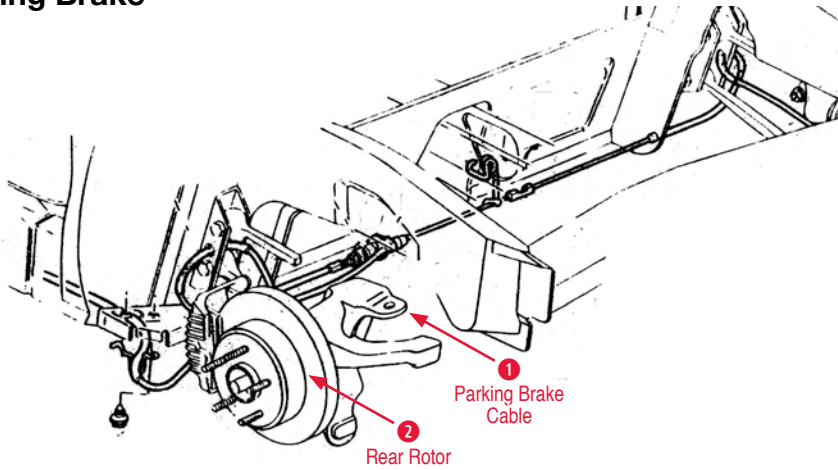

Parking Brake

2 Rear Rotor (cont'd)

- 500620 84-87 RR Brake Rotor Drilled/Slotted\$125.00
- 500621 88-96 LR Brake Rotor Drilled/Slotted\$130.00
- 500622 88-96 RR Brake Rotor Drilled/Slotted\$130.00

Parking Brake Hardware Kit