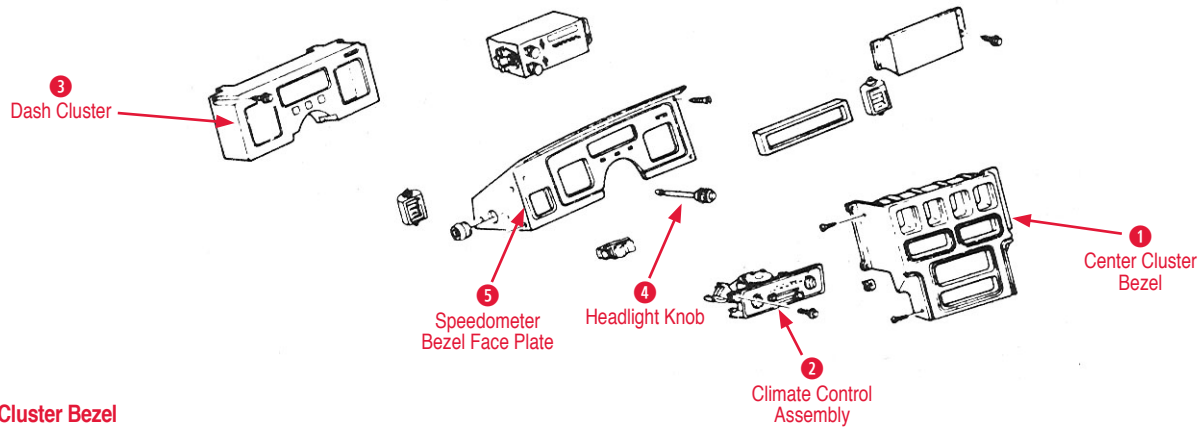

Dash

1 Center Cluster Bezel

- 110172 84-89 Radio Center Bezel with Vents (Reproduction).....$139.00
- 110001 90-91 Center Gauge Information Plate Radio Bezel $45.00
- 110007 94-96 Center Gauge Information Plate & Radio Bezel $50.00

2 Climate Control Assembly

- 110177 84-89 Electronic Climate Control Assembly (rebuilt).....$225.00

Crash Pad

- 290232 84-89 RH Dash Pad Replacement Eliminator.....$58.00

Gauge Cluster Bulb Socket

- 310229 77-89 Gauge Cluster Bulb Socket (5/8 inch Socket).....$5.00

3 Dash Cluster

Do you have a worn out dash cluster? We can have it rebuilt for you. Please call us for more information.

Dash Information Printed Circuit

- 210226 84-85 Dash Information Printed Circuit....$50.00

FUEL Button on Dash

- 110191 90-91 FUEL Button on Dash $18.50

- 110192 92-93 FUEL Button on Dash $18.50
- 110193 94-96 FUEL Button on Dash $18.50

Hazard Flasher

- 370169 66-93 Flasher Hazard.....$18.00

Hazard Flasher Knob

- 110200 88-93 Hazard Warning Flasher Knob.....$2.00

4 Headlight Knob

- 110008 84-89 Headlight Switch Knob Only.....$16.00
- 110103 84-89 Headlight Knob with Stem.....$20.00

Headlight Relay

- 370103 84-87 Headlight Actuator Relay.....$22.00
- 370111 84-85 Headlight Actuator Isolation Relay.....$29.00

Headlight Switch

- 370104 84-89 Headlight Switch.....$40.00

Headlight Switch Nut

- 110133 68-89 Headlight Switch Nut.....$5.00

Headlight Switch Pigtail

- 370101 65-89 Headlight Switch Pigtail.....$30.00

Information Center Face Plate

- 800216 84-89 Information Center Face Plate $45.00

Information Center Lens

- 800217 84-89 Information Center Lens.....$37.00
- 800218 86-87 Information Center Lens.....$37.00
- 800219 88 Information Center Lens.....$37.00
- 800220 89 Information Center Lens.....$37.00
- 800221 90 Information Center Lens.....$37.00
- 800222 91 Information Center Lens.....$37.00
- 800223 92 Information Center Lens.....$37.00
- 800224 94-96 Information Center Lens.....$37.00

Light Bulb Housing

- 110204 84-89 Dash Light Bulb Housing with Bulb $19.00

Lighter with Element

- 110090 68-96 Lighter with Element.....$15.00

5 Speedometer Bezel Face Plate

- 110173 84-85 Speedometer Bezel Face Plate ...$114.00

Speedometer Lens

- 210188 90-96 Speedometer /Tachometer Lens ...$55.00

Speedometer Seal

- 210160 64-88 Speedometer Seal.....$3.00

Speedometer Screws

- 170572 84-96 Speedometer & Small Gauge Cluster Screw Kit (8 Pcs) $3.50

TRIP Button on Dash

- 110188 90-91 TRIP Button on Dash $18.50

- 110189 92-93 TRIP Button on Dash $18.50

- 110190 94-96 TRIP Button on Dash $18.50

Windshield Wiper Switch

- 370120 84-85 Wiper Switch.....$100.00
- 370243 90-93 Wiper Switch.....$221.00
- 370228 94-96 Windshield Wiper Switch.....$73.00

Wiper Switch Knob

- 110152 84-89 Wiper Switch Knob $10.00