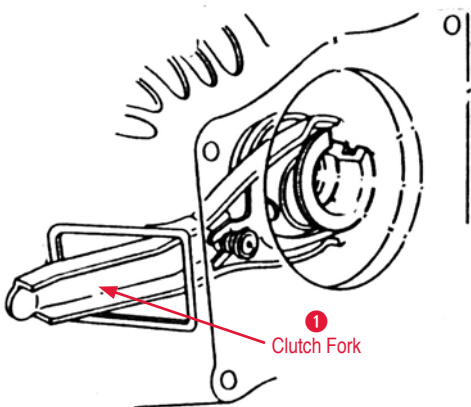

Clutch Fork

1
Clutch Fork

1 Clutch Fork

- 340321 84-88 Clutch Fork..... $129.00

Clutch Fork Push Rod

- 340307 84-88 Clutch Fork Push Rod $12.00

Clutch Parts

- 340722 82-13 Trans Clutch Front Drive Input Low & Reverse Washer.....$13.00
- 340727 82-13 Trans Clutch Fwd Cone Flywheel.... $9.00
- 340678 82-13 Trans Overrun Clutch Plate..... $9.00
- 340680 82-13 Trans Fwd Clutch Plate.....$9.00
- 340398 87-13 Trans Clutch Valve $9.00
- 340278 53-04 Clutch Pinion Pilot Bearing..... $25.00