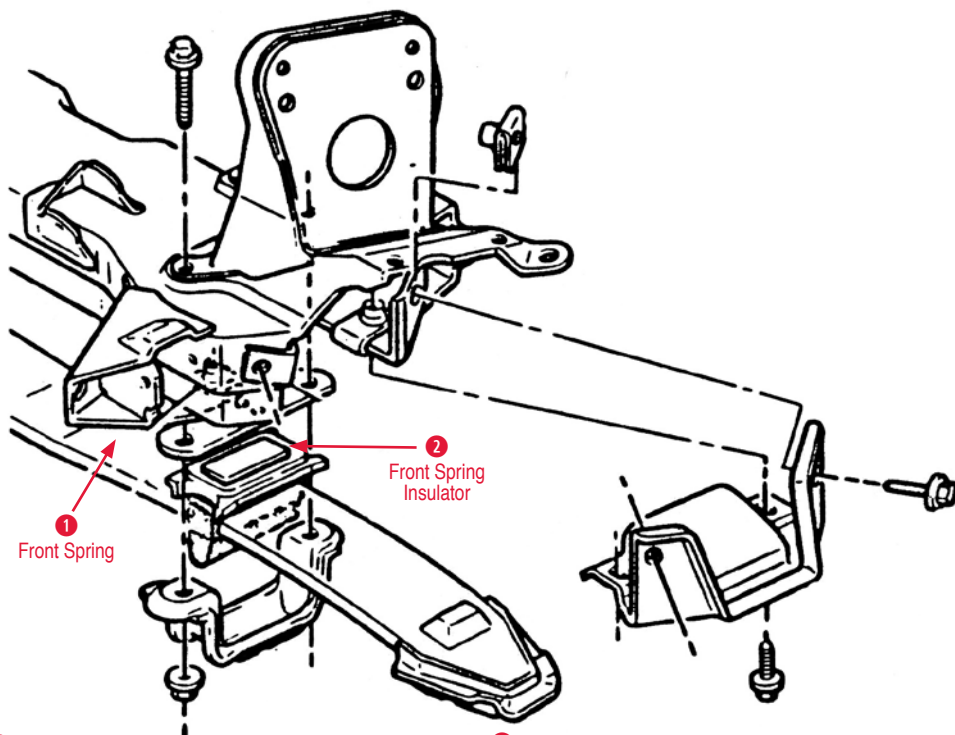

1 Front Spring		2 Front Spring Insulator			
440705	88-96	Front Composite Spring 315# (Replacement).....$490.00	440818	84-96	Front Spring End Insulator Pad (pair).....$20.00
440740	84-87	Front Composite Spring 315# (Replacement).....$420.00	Lowering Wedge		
			910113	84-96	Front Spring Lowering Wedge $22.00