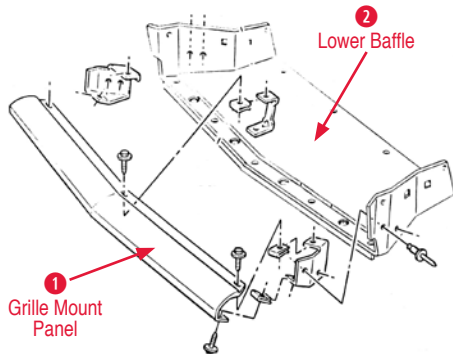

Radiator Baffle

- **1 Grille Mount Panel**
- 145302 84-89 Radiator Grill Mount Panel $42.00
- **2 Lower Baffle**
- 145304 84 Radiator Lower Baffle.....$100.00
- 450315 84-89 Plastic Radiator Front Air Baffle.....$60.00