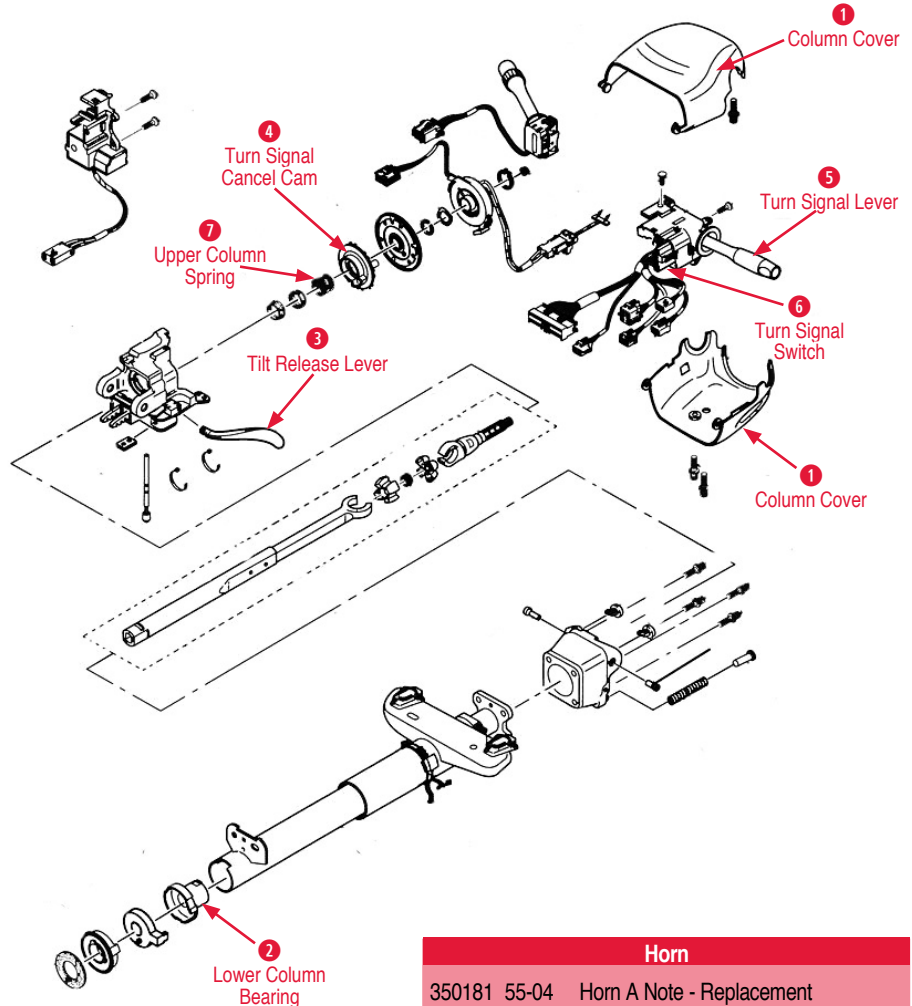

Column Knuckle

- 350246 84-89 Tilt Steering Column Knuckle with Press Pins $140.00
- 350247 90-96 Tilt Steering Column Knuckle with Press Pins $140.00

Coupler Shaft

- 440389 84-85 Steering Column Coupler Shaft Rebuilt $300.00

Headlight Dimmer Switch Rod Actuator

- 370013 77-96 Headlight Dimmer Switch Rod Actuator with Tilt & Telescoping $23.00

Ignition Switch

- 370011 69-96 Ignition Switch All with Tilt & Telescoping (OEM Replacement) ..$20.00

2 Lower Column Bearing

- 350200 84-91 Lower Steering Column Bearing $15.00

Rack & Bearing Kit

- 350008 77-96 Steering Column Rack & Bearing Kit (7 Pcs).....$65.00

Shaft Lock

- 350169 69-89 Steering Shaft Lock $43.00

3 Tilt Release Lever

- 350222 84-89 Tilt Wheel Release Lever (Long Handle).....$13.00
- 350223 90-96 Tilt Wheel Release Lever (Short Handle) $14.00

4 Turn Signal Cancel Cam

- 350208 84-89 Turn Signal Cancel Cam $53.00
- 350240 90-96 Turn Signal Cancel Cam $36.00

5 Turn Signal Lever

- 350165 84-89 Turn Signal/Cruise & Dim Lever ..$210.00

6 Turn Signal Switch

- 370116 79-88 Turn Signal Switch with Tilt & Telescoping $39.00
- 370234 89-96 Turn Signal Switch with Tilt & Telescoping $30.00

Upper Column Bearing

- 350117 69-96 Upper Steering Column Bearing with Tilt & Telescoping $25.00

7 Upper Column Spring

- 350233 69-86 Upper Steering Column Spring $8.00

Horn		
350181	55-04	Horn A Note - Replacement (High Note).....$50.00
350205	55-04	Horn F Note - Replacement (Low Note).....$50.00
350251	87	Horn A Note $55.00
350206	88-91	Horn C Note $60.00