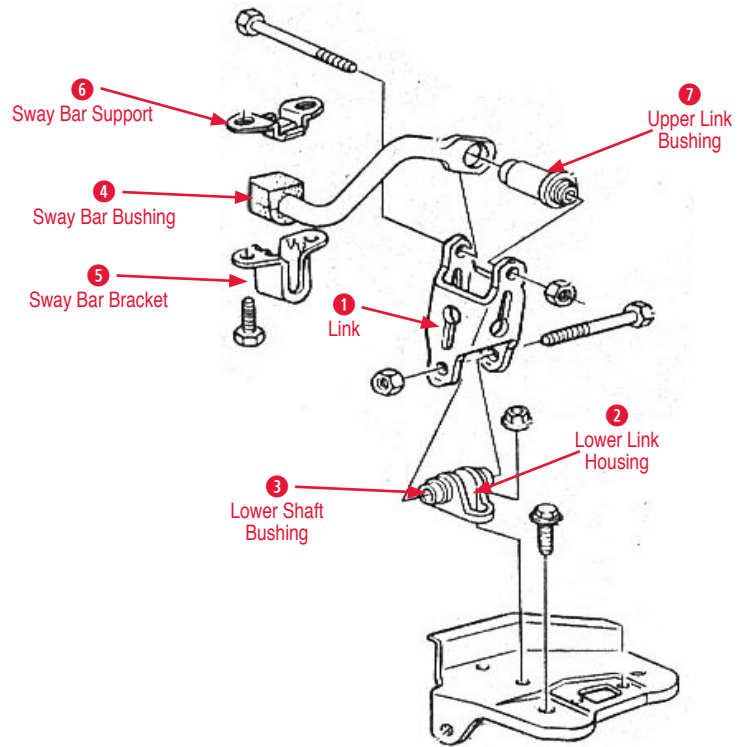

Sway Bar Bushing (Upper)

- 440811 84-96 Front Upper Sway Bar Bushing $10.00
- 440666 84-96 Control Arm Poly Bushings Front Upper and Lower $95.00

5 Sway Bar Bracket

- 440805 84-87 Front Sway Bar Bracket $12.00
- 440808 88-96 Front Sway Bar Bracket $14.00

6 Sway Bar Support

- 440806 84-87 Front Sway Bar Support.....$9.00
- 440809 88-96 Front Sway Bar Support.....$9.00