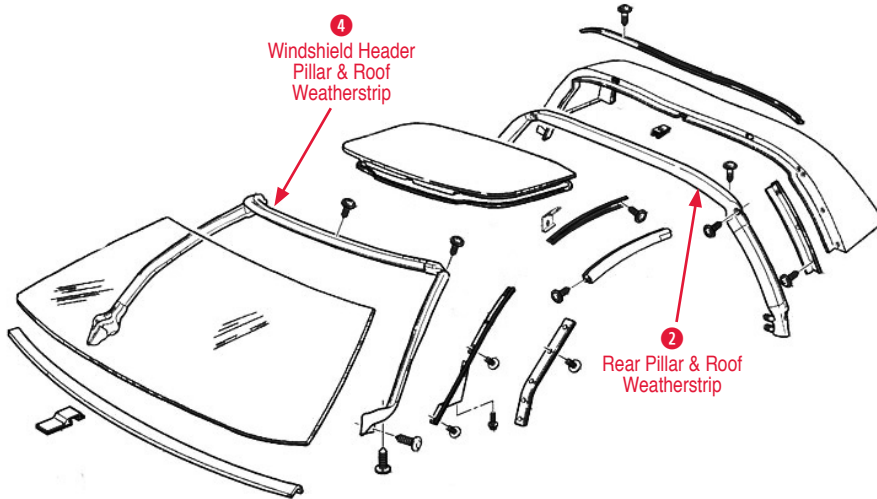

Coupe Weatherstrips

- **1 Rear Hatch Weatherstrip**
  460199 84-96 Rear Hatch Weatherstrip.....$115.00
- **2 Rear Pillar & Roof Weatherstrip**
  460178 84-96 Rear Pillar & Roof Weatherstrip...$150.00
  460194 84-96 Rear Pillar & Roof Weatherstrip...$160.00
  460284 84-96 Rear Pillar & Roof Weatherstrip (Latex).....$170.00
- **3 Rear Pillar Weatherstrip Retainer**
  460253 84-89 LH Rear Pillar Weatherstrip Retainer $33.00
- **4 Windshield Header Pillar & Roof Weatherstrip**
  460285 84-96 Windshield Header Pillar & Roof Weatherstrip (Latex).....$170.00
  460172 84-96 Windshield Header Pillar & Roof Weatherstrip (Coupe & Convertible).....$170.00
  460193 84-96 Windshield Header Pillar & Roof Weatherstrip (Coupe & Convertible).....$160.00