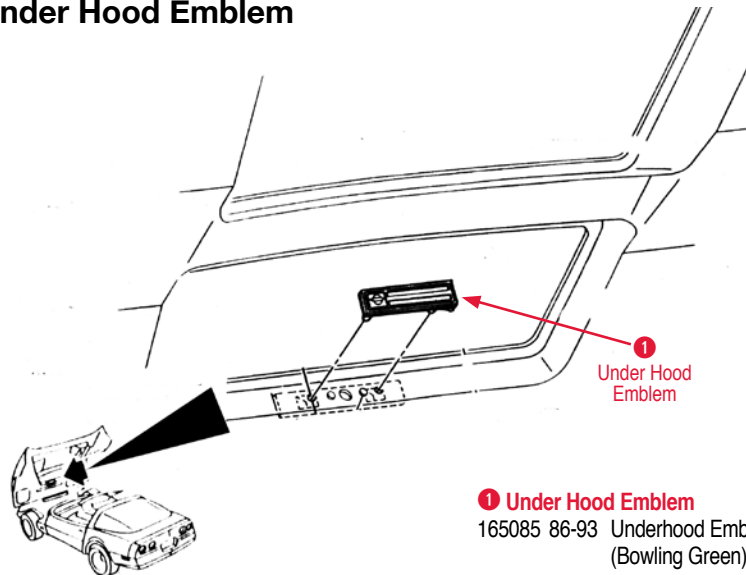

Under Hood Emblem

- **1 Under Hood Emblem**
  165085 86-93 Underhood Emblem (Bowling Green) $50.00