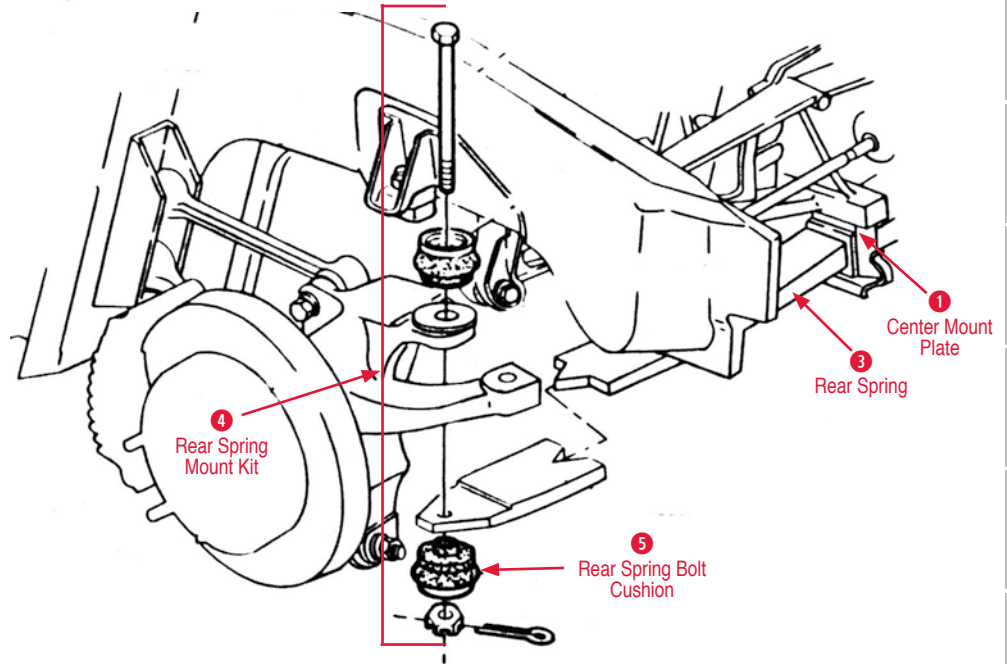

Rear Spring

- **1 Center Mount Plate**
- **2 Center Mount Spacer**
- 440760 84-93 Rear Spring Center Mount Spacer ..$9.00
- **3 Rear Spring**
- 440706 84-96 Rear Composite Spring (Replacement) $400.00
- **4 Rear Spring Mount Kit**
- 440804 84-96 Rear Spring Mount Kit - Stock (12 pieces) $40.00
- **5 Rear Spring Bolt Cushion**
- 440362 84-89 Rear Spring Bolt Cushion.....$11.00

- 440656 84-96 Rear Leaf Spring Bushing Set (Polyurethane) $16.00

Rear Tie Rod

1 Rear Tie Rod

- 440416 84-91 Rear Outer Tie Rod $53.00
- **2 Tie Rod Boots**
- 440657 53-96 Tie Rod Boots - pair (Polyurethane) $5.00
- **3 Tie Rod End**

- 440541 84-96 Tie Rod End (Front Outer 84-96 & Rear Outer 92-96) $32.00