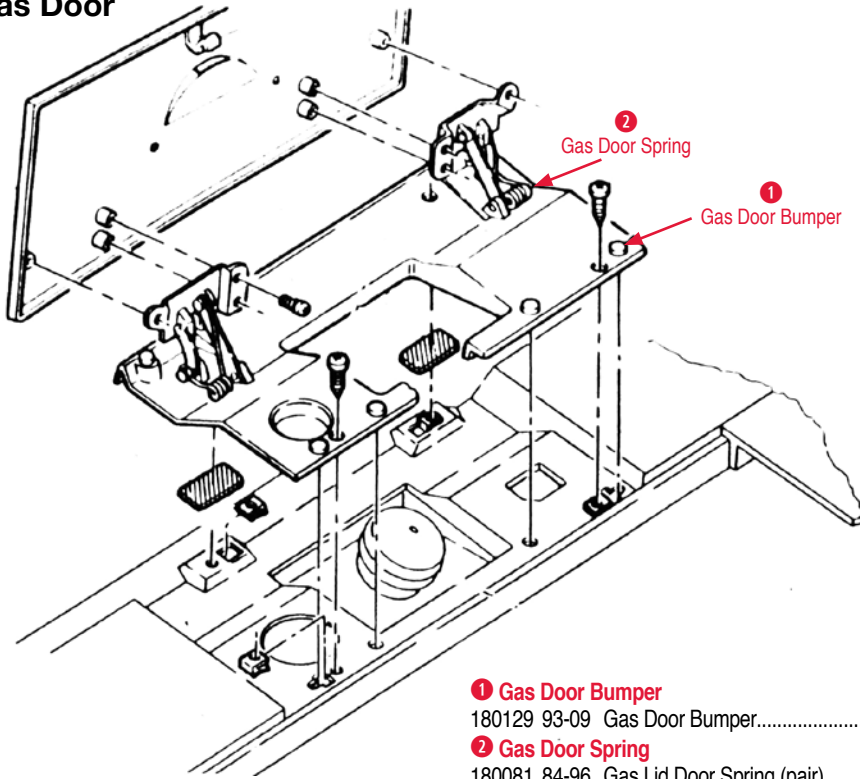

Gas Door

- **1 Gas Door Bumper**
  180129 93-09 Gas Door Bumper..... $4.00
- **2 Gas Door Spring**
  180081 84-96 Gas Lid Door Spring (pair) $12.00