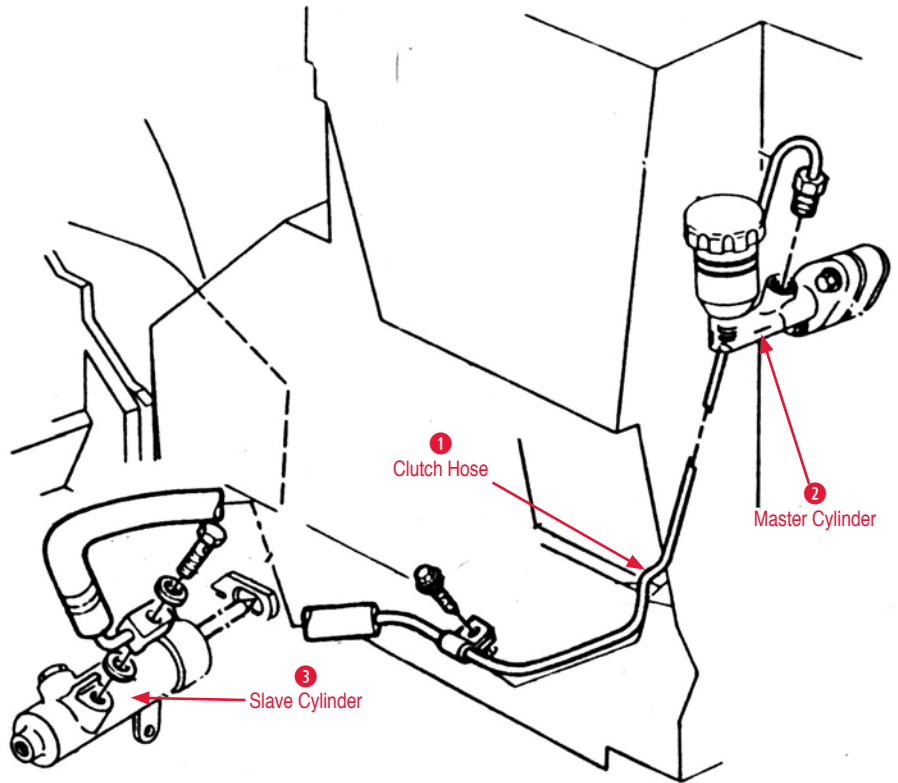

1

Clutch Hose

2

Master Cylinder

3

Slave Cylinder

Transmission Parts

- 340735 82-07 Transmission Case Extension & Sun Gear Bushing \$9.00
- 340648 91-05 Transmission Converter and Oil Pump Bushing \$4.00
- 340655 91-13 Trans Main Control Valve Body and Solenoid Seal \$3.00
- 340755 92-14 Trans Shift Control Cable Clip \$10.00
- 340525 93-14 Trans Main Shaft Center Rear Bearing..... \$83.00
- 340142 84-96 Auto Trans Shaft Seal \$4.50
- 340314 88-96 Auto Trans Dust Cover \$64.00
- 340428 84-13 Front Servo Piston Ring \$15.00
- 340596 93-07 Trans Internal Shift Plate \$9.00