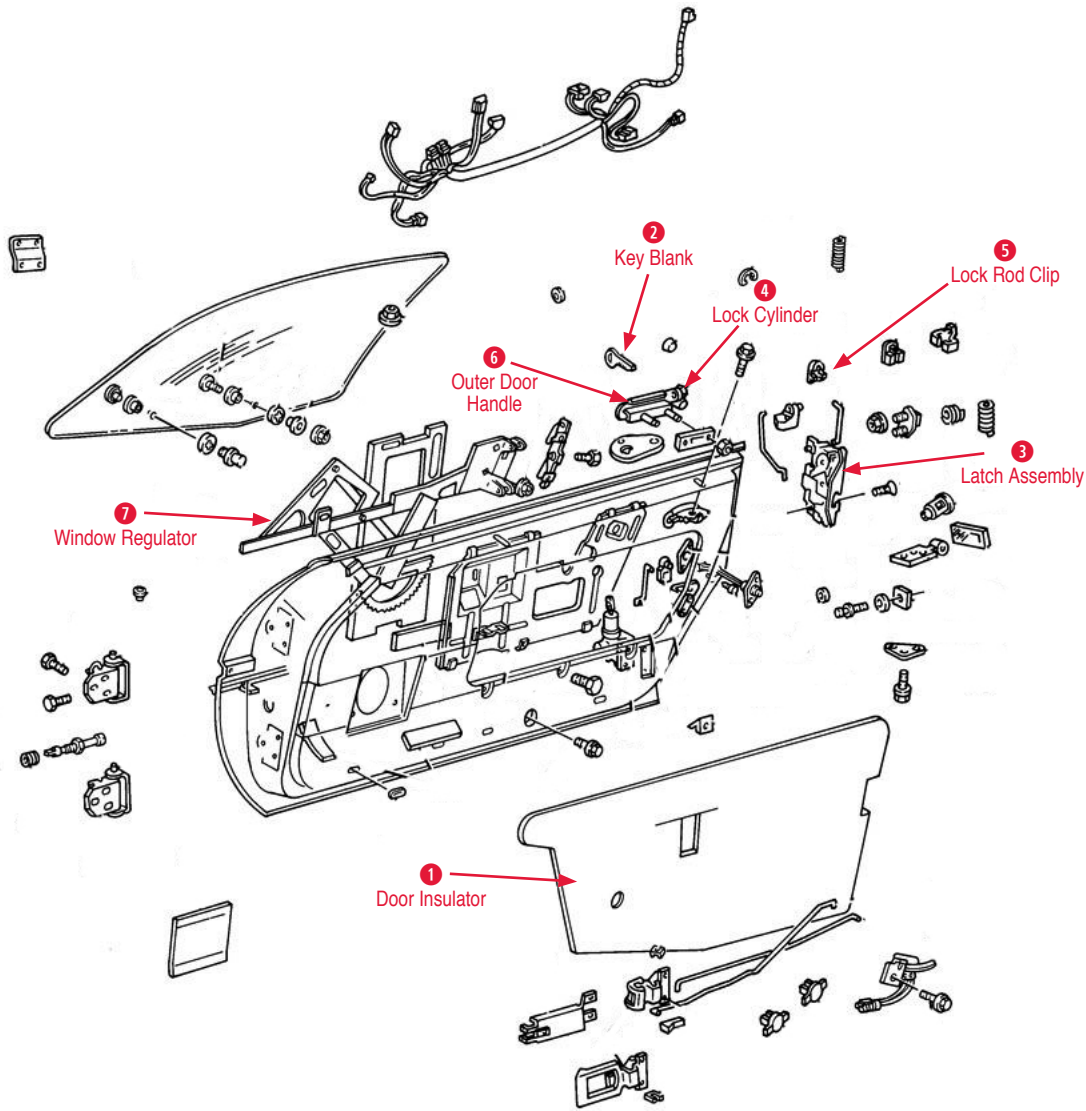

Door Mechanics

Anti Rattle Kit

- 130340 69-96 Door Anti-Rattle Cushion Kit $30.00
- 130164 69-96 Door Glass Anti-Rattle Cushion with Bolt.....$13.00