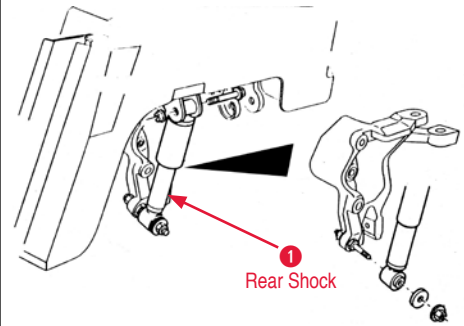

Rear Sway Bar

- **1 Bushing**
- 440817 84-96 Rear Sway Bar Link Bushing $6.00
- 440766 84-96 Rear Stabilizer Bar Bushing s(Rubber).....$9.00
- 440767 84-96 Rear Stabilizer Bar Bushing (24mm Rubber) $9.00
- 440377 68-96 Sway Bar Poly Bushing - pair (7/8 inch).....$28.00
- 440676 84-96 Rear Sway Bar Bushing Kit Poly (19MM).....$15.00
- 440677 84-96 Rear Sway Bar Bushing Kit Poly (22MM).....$35.00
- 440678 84-96 Rear Sway Bar Bushing Kit Poly (24MM).....$15.00
- 440679 84-96 Rear Sway Bar Bushing Kit Poly (26MM).....$15.00

- **2 Link**
- 440334 84-96 Rear Stabilizer Link.....$27.00
- **3 Link Bolt**
- 170742 84-96 Rear Sway Bar Link Bolt (2 per link)$3.75
- **4 Link Bracket**
- 440812 84-87 Rear Sway Bar Link Bracket $8.00
- 440813 88-96 Rear Sway Bar Link Bracket.....$8.00
- **5 Link Nut**
- 170743 84-96 Nut for Rear Sway Bar Link Bolt (4 required per car).....$22.00

- **6 Sway Bar Bracket**
- 440815 84-96 Rear Sway Bar Bracket.....$12.00

Rear Shock

- 440708 84-87 Rear Stock Bilstein Shock (Each) $113.00
- 440709 84-87 Rear Bilstein Shock Absorber Z51 (Each).....$130.00
- 440729 88-94 Rear Bilstein Shock Z51 (Each)...$120.00
- 440737 89-91 Rear Bilstein Shock with Select Ride (Each) (FX3) $199.00
- 440739 92-95 Rear Bilstein Shock with Select Ride (Each) (FX3) $199.00
- 440730 95-96 Rear Bilstein Shock Z51 (Each).....$73.00

Rear Strut Rod

- **1 Camber Adjusting Bolt**
- 440814 84-96 Camber Adjusting Bolt Kit $21.00
- **2 Strut Rod**
- 440170 84-96 Adjustable Strut Rod - pair $144.00
- **3 Strut Rod Bushings**

- 440680 84-89 Rear Strut Rod Bushings (Poly).....$30.00
- 440216 90-96 Rear Strut Rod Bushings (Poly).....$30.00
- **4 Strut Rod Cap**
- 440748 84-89 Rear Strut Rod Cap.....$2.50