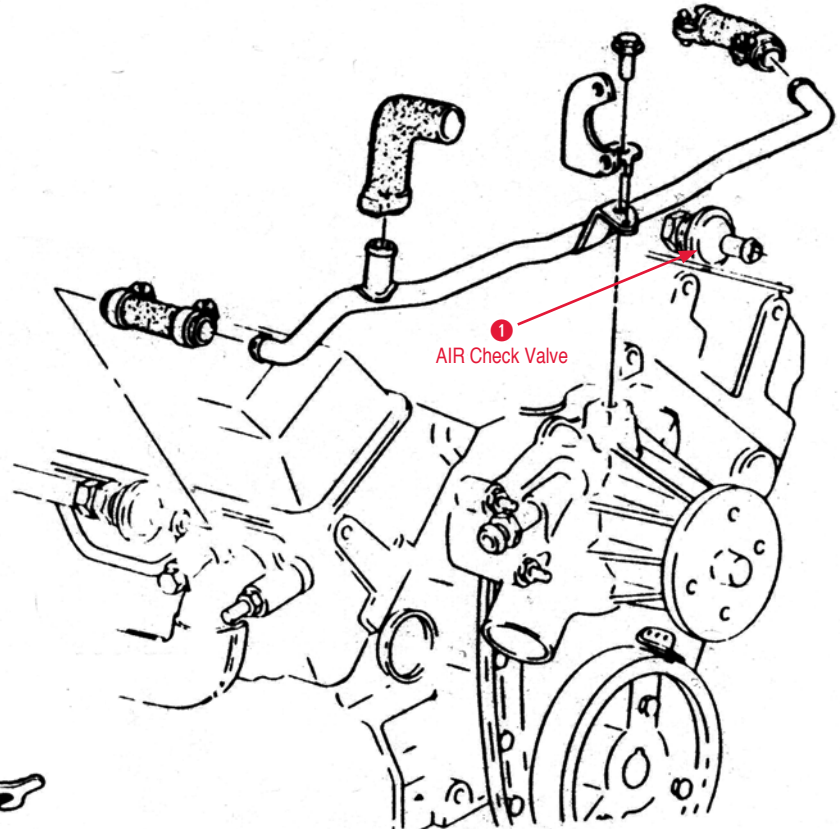

Vacuum Check Valve

- 140362 86-96 Vacuum Check Valve 3 Port.....$6.00