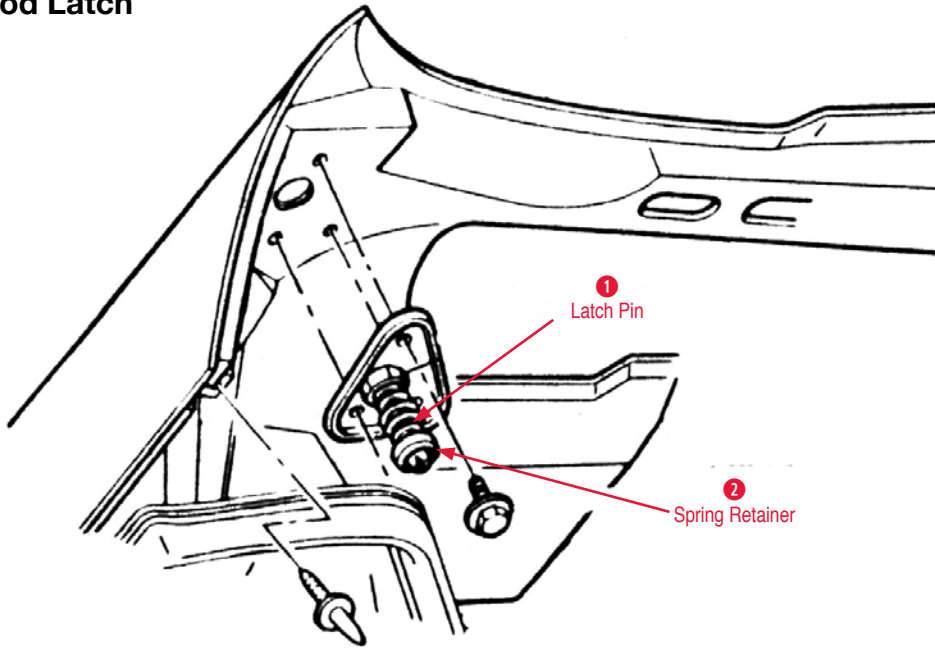

Wiper Switch

370120 84-85 Wiper Switch.....\$100.00
 370243 90-93 Wiper Switch.....\$221.00
 370228 94-96 Windshield Wiper Switch.....\$73.00

Wiper Switch Knob

110152 84-89 Wiper Switch Knob\$10.00

Hood Latch