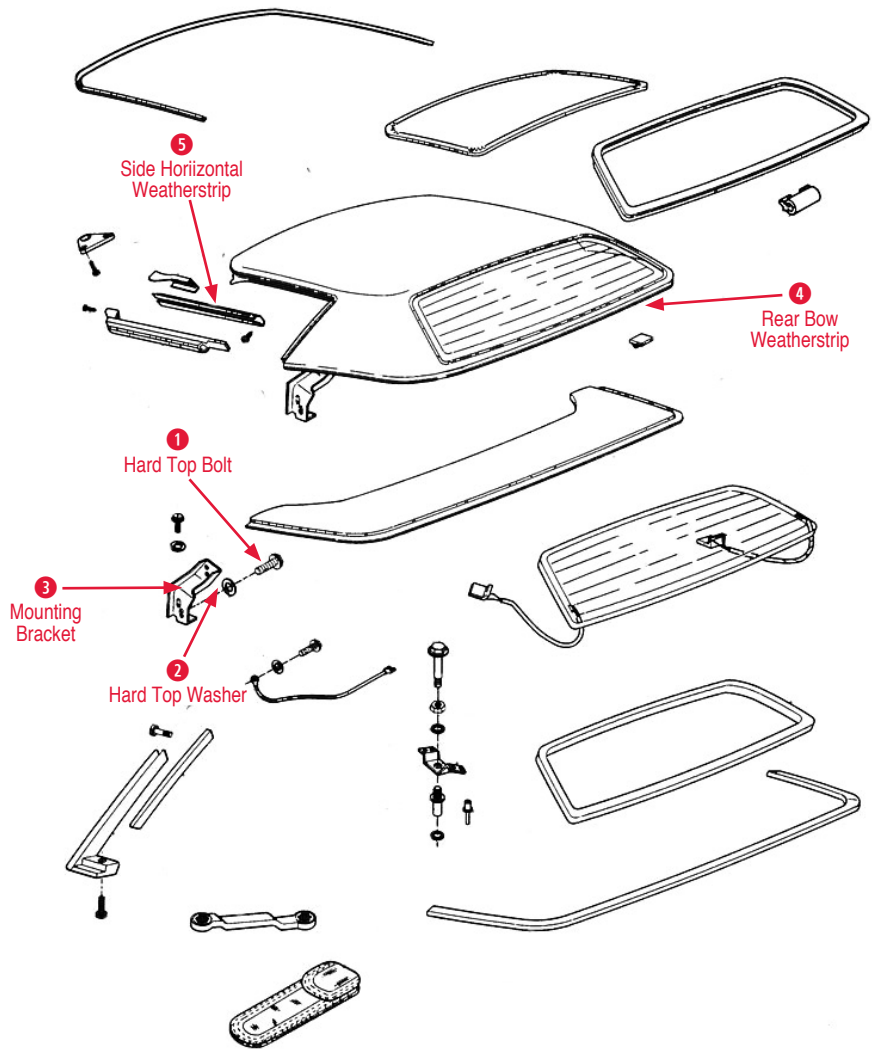

Hard Top Bolt & Washer Kit

390003 89-96 Hardtop Bolt & Washer Kit..... $20.00