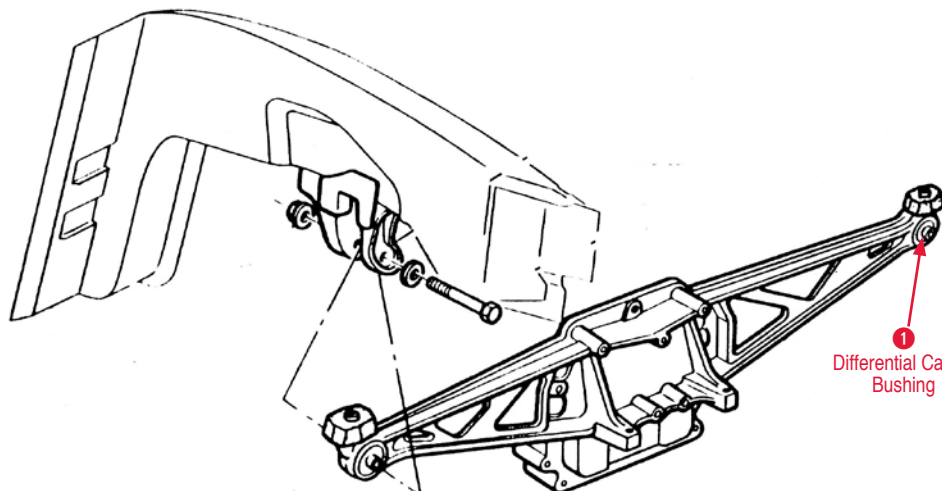

Differential Carrier