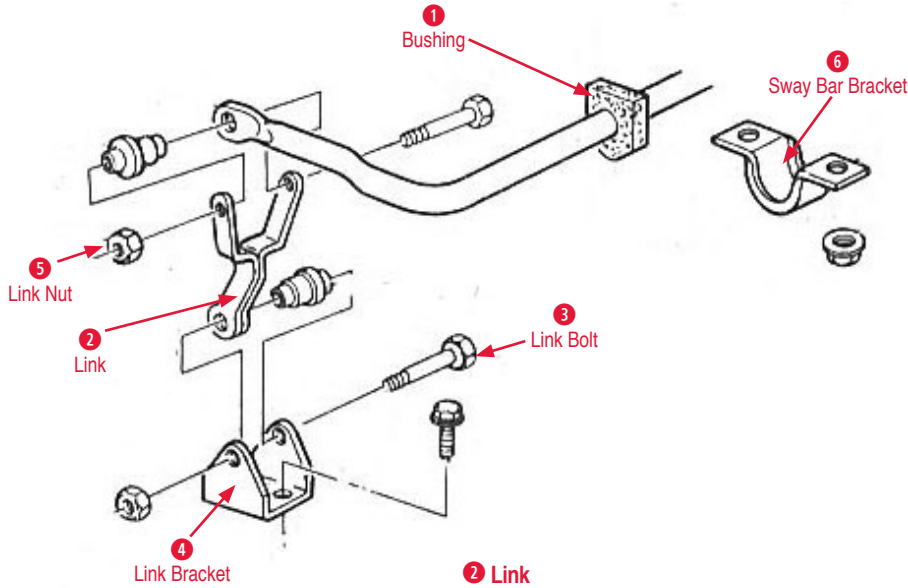

Rear Sway Bar

- **1 Bushing**
- 440817 84-96 Rear Sway Bar Link Bushing $6.00
- 440766 84-96 Rear Stabilizer Bar Bushing s(Rubber).....$9.00
- 440767 84-96 Rear Stabilizer Bar Bushing (24mm Rubber) $9.00
- 440377 68-96 Sway Bar Poly Bushing - pair (7/8 inch).....$28.00
- 440676 84-96 Rear Sway Bar Bushing Kit Poly (19MM).....$15.00
- 440677 84-96 Rear Sway Bar Bushing Kit Poly (22MM).....$35.00
- 440678 84-96 Rear Sway Bar Bushing Kit Poly (24MM).....$15.00
- 440679 84-96 Rear Sway Bar Bushing Kit Poly (26MM).....$15.00

- **2 Link**
- 440334 84-96 Rear Stabilizer Link.....$27.00
- **3 Link Bolt**
- 170742 84-96 Rear Sway Bar Link Bolt (2 per link)$3.75
- **4 Link Bracket**
- 440812 84-87 Rear Sway Bar Link Bracket $8.00
- 440813 88-96 Rear Sway Bar Link Bracket.....$8.00
- **5 Link Nut**
- 170743 84-96 Nut for Rear Sway Bar Link Bolt (4 required per car).....$22.00

- **6 Sway Bar Bracket**
- 440815 84-96 Rear Sway Bar Bracket.....$12.00